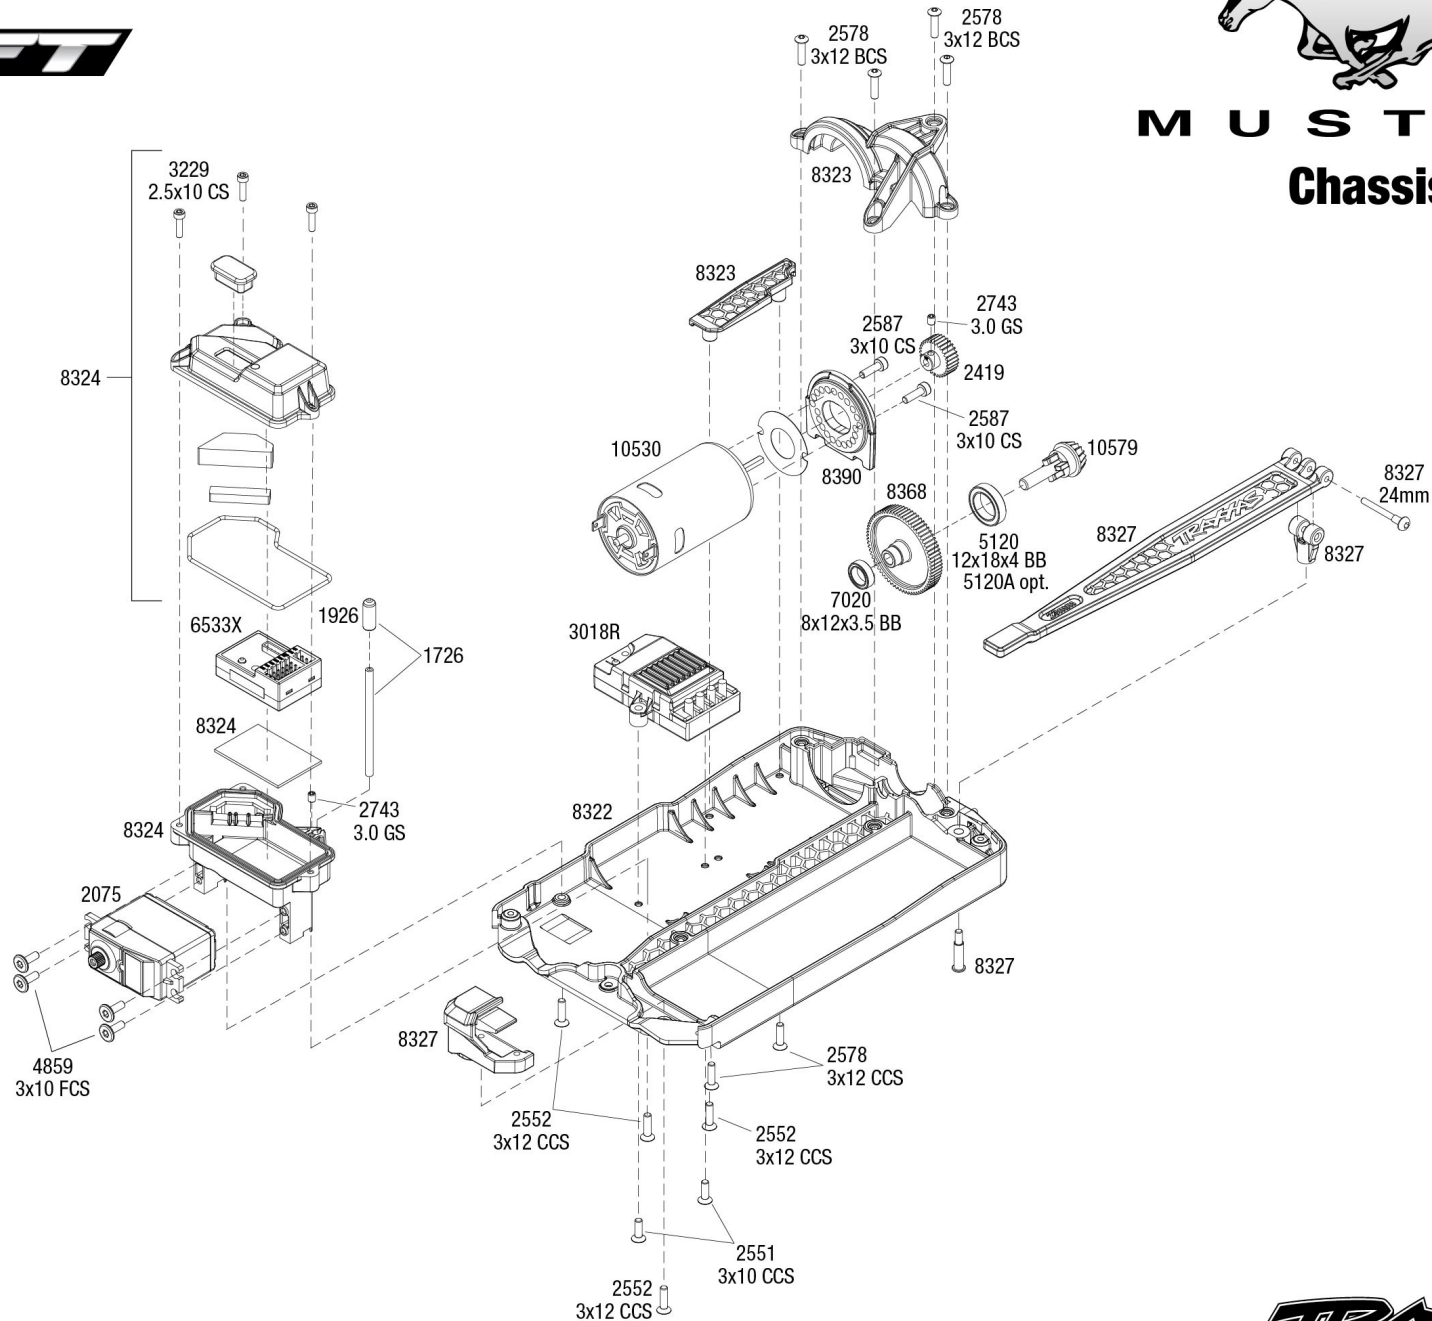

## MUSTANG Chassis Assembly

See Parts List for a complete listing of optional accessories.

Specifications on this page are subject to change without notice. Every attempt has been made to ensure the accuracy of this drawing; however, Traxxas cannot be held responsible for typographical or other errors.

REV 240716-R01

# 4TEC DRIFT