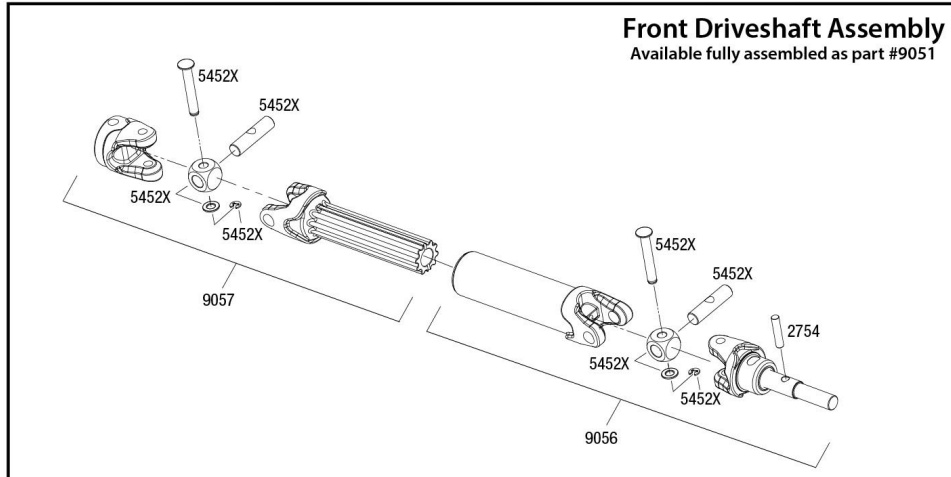

Body Assembly

Completed Assembly (view from top)

Completed Assembly (view from bottom)

Chassis Assembly

See Parts List for a complete listing of optional accessories.

Specifications on this page are subject to change without notice. Every attempt has been made to ensure the accuracy of this drawing; however, Traxxas cannot be held responsible for typographical or other errors.

Driveshafts

Modular Assembly

JATO 4x4vxl BRUSHLESS

Rear Assembly

*Requires 5117 or 5117A ball bearing for installation.

See Parts List for a complete listing of optional accessories.

Specifications on this page are subject to change without notice. Every attempt has been made to ensure the accuracy of this drawing; however, Traxxas cannot be held responsible for typographical or other errors.

REV 241030-R00

JATO 4x4vxl BRUSHLESS

Transmission Assembly

See Parts List for a complete listing of optional accessories.

REV 241030-R00
Specifications on this page are subject to change without notice. Every attempt has been made to ensure the accuracy of this drawing; however, Traxxas cannot be held responsible for typographical or other errors.