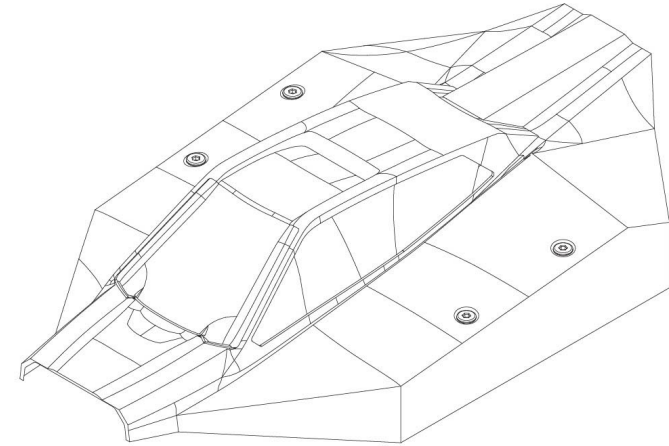

Body Assembly

Completed Assembly (view from top)

Completed Assembly (view from bottom)

Chassis Assembly

See Parts List for a complete listing of optional accessories.

Specifications on this page are subject to change without notice. Every attempt has been made to ensure the accuracy of this drawing; however, Traxxas cannot be held responsible for typographical or other errors.

Driveshafts

Modular Assembly

JATO 4x4vxl BRUSHLESS

Rear Assembly

*Requires 5117 or 5117A ball bearing for installation.

See Parts List for a complete listing of optional accessories.

Specifications on this page are subject to change without notice. Every attempt has been made to ensure the accuracy of this drawing; however, Traxxas cannot be held responsible for typographical or other errors.

REV 241030-R00

JATO 4x4vxl BRUSHLESS

Transmission Assembly

See Parts List for a complete listing of optional accessories.

REV 241030-R00
Specifications on this page are subject to change without notice. Every attempt has been made to ensure the accuracy of this drawing; however, Traxxas cannot be held responsible for typographical or other errors.