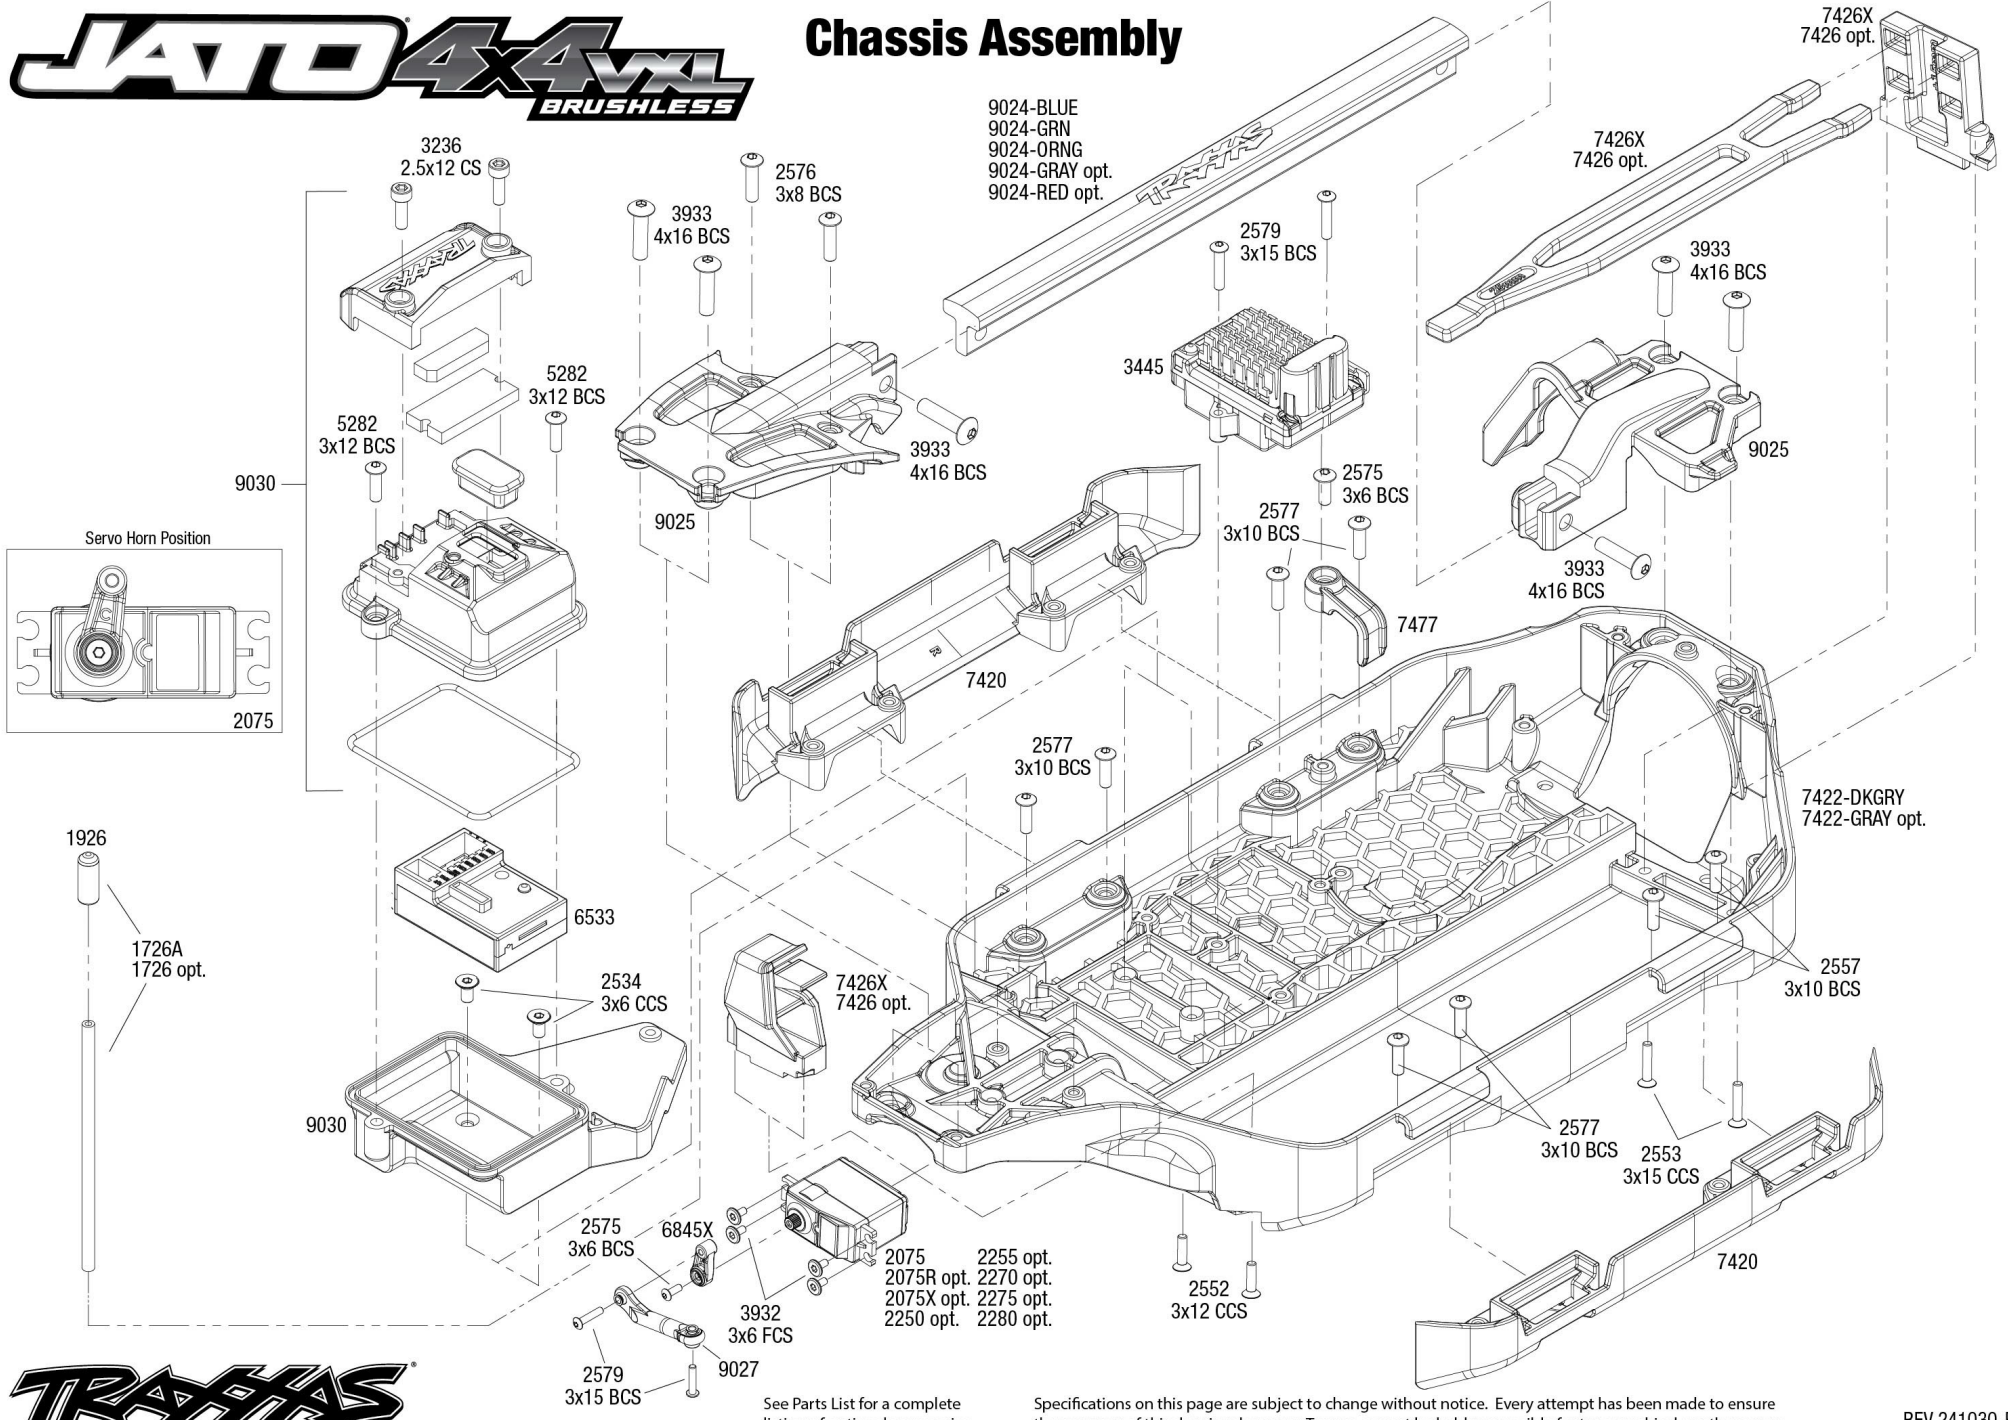

Body Assembly

Completed Assembly (view from top)

Completed Assembly (view from bottom)

Chassis Assembly

See Parts List for a complete listing of optional accessories.

Specifications on this page are subject to change without notice. Every attempt has been made to ensure the accuracy of this drawing; however, Traxxas cannot be held responsible for typographical or other errors.

Driveshafts

Modular Assembly

JATO 4x4vxl BRUSHLESS

Rear Assembly

*Requires 5117 or 5117A ball bearing for installation.

See Parts List for a complete listing of optional accessories.

Specifications on this page are subject to change without notice. Every attempt has been made to ensure the accuracy of this drawing; however, Traxxas cannot be held responsible for typographical or other errors.

REV 241030-R00

JATO 4x4vxl BRUSHLESS

Transmission Assembly

See Parts List for a complete listing of optional accessories.

REV 241030-R00
Specifications on this page are subject to change without notice. Every attempt has been made to ensure the accuracy of this drawing; however, Traxxas cannot be held responsible for typographical or other errors.