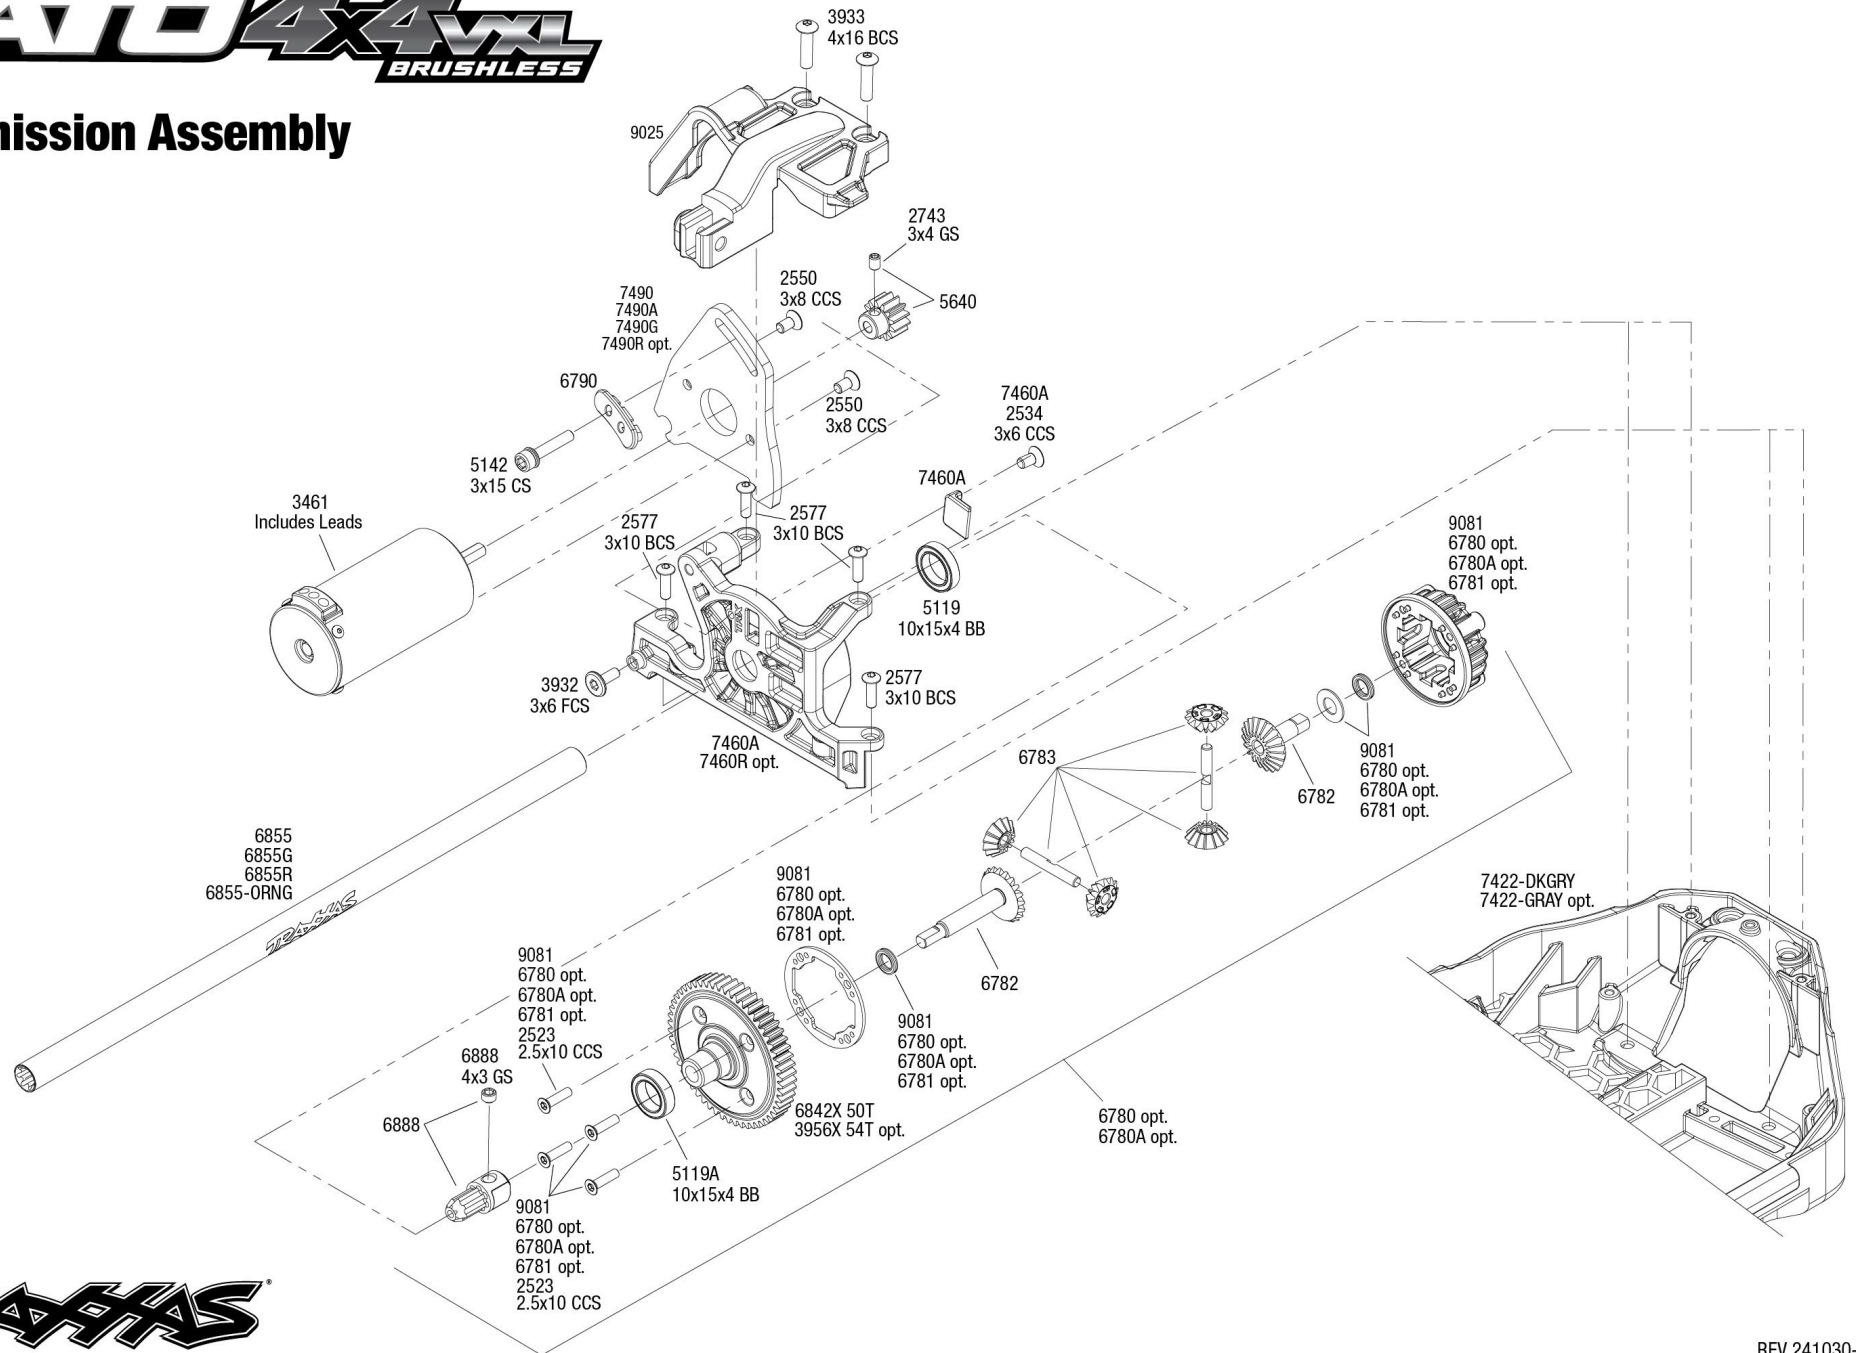

Body Assembly

Completed Assembly (view from top)

Completed Assembly (view from bottom)

Chassis Assembly

See Parts List for a complete listing of optional accessories.

Specifications on this page are subject to change without notice. Every attempt has been made to ensure the accuracy of this drawing; however, Traxxas cannot be held responsible for typographical or other errors.

Driveshafts

Modular Assembly

JATO 4x4vxl BRUSHLESS

Rear Assembly

*Requires 5117 or 5117A ball bearing for installation.

See Parts List for a complete listing of optional accessories.

Specifications on this page are subject to change without notice. Every attempt has been made to ensure the accuracy of this drawing; however, Traxxas cannot be held responsible for typographical or other errors.

REV 241030-R00

JATO 4x4vxl BRUSHLESS

Transmission Assembly

See Parts List for a complete listing of optional accessories.

REV 241030-R00
Specifications on this page are subject to change without notice. Every attempt has been made to ensure the accuracy of this drawing; however, Traxxas cannot be held responsible for typographical or other errors.