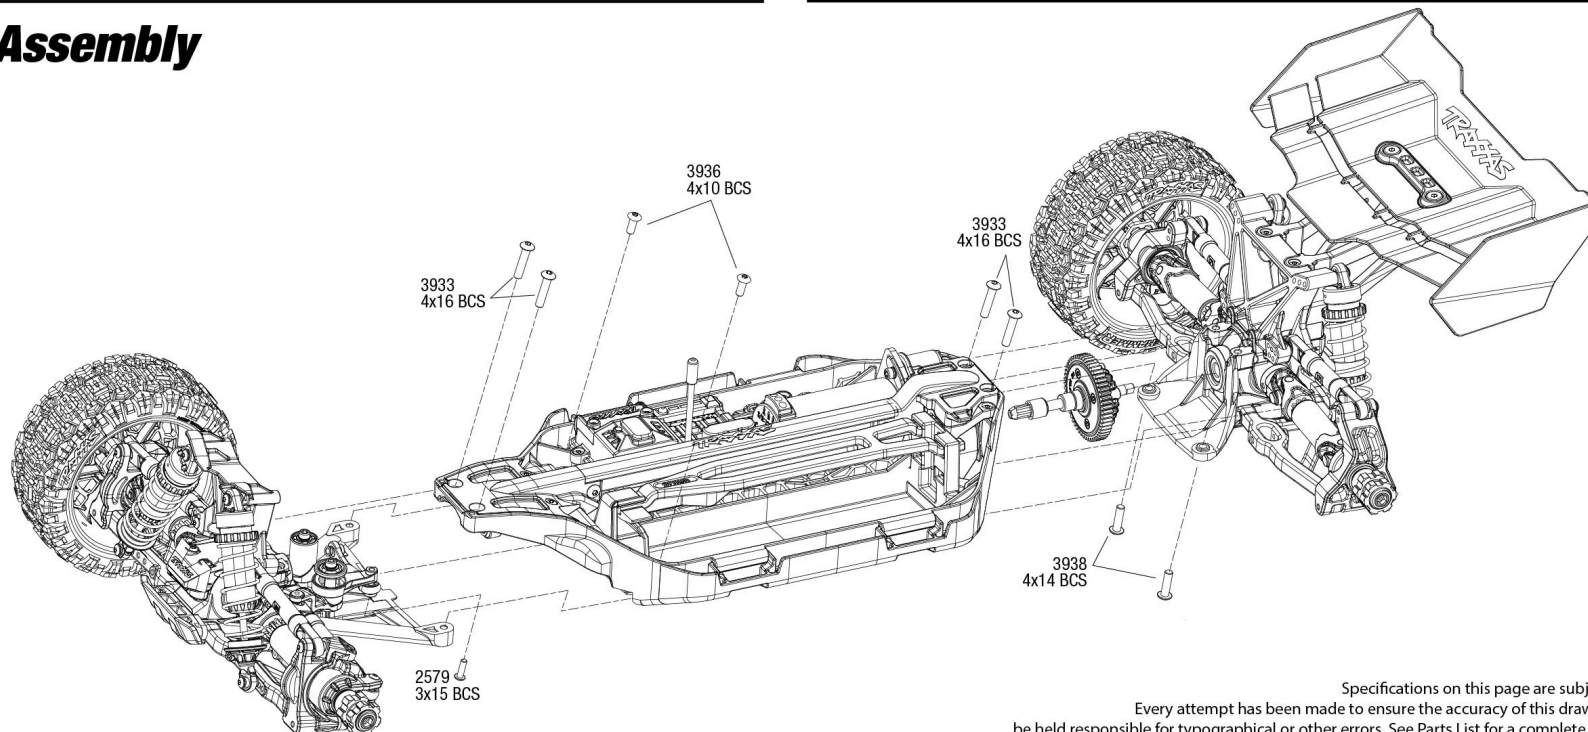

Body Assembly

Completed Assembly (view from top)

Completed Assembly (view from bottom)

Chassis Assembly

See Parts List for a complete listing of optional accessories.

Specifications on this page are subject to change without notice. Every attempt has been made to ensure the accuracy of this drawing; however, Traxxas cannot be held responsible for typographical or other errors.

Driveshafts

Modular Assembly

JATO 4x4vxl BRUSHLESS

Rear Assembly

*Requires 5117 or 5117A ball bearing for installation.

See Parts List for a complete listing of optional accessories.

Specifications on this page are subject to change without notice. Every attempt has been made to ensure the accuracy of this drawing; however, Traxxas cannot be held responsible for typographical or other errors.

REV 241030-R00

JATO 4x4vxl BRUSHLESS

Transmission Assembly

See Parts List for a complete listing of optional accessories.

REV 241030-R00
Specifications on this page are subject to change without notice. Every attempt has been made to ensure the accuracy of this drawing; however, Traxxas cannot be held responsible for typographical or other errors.