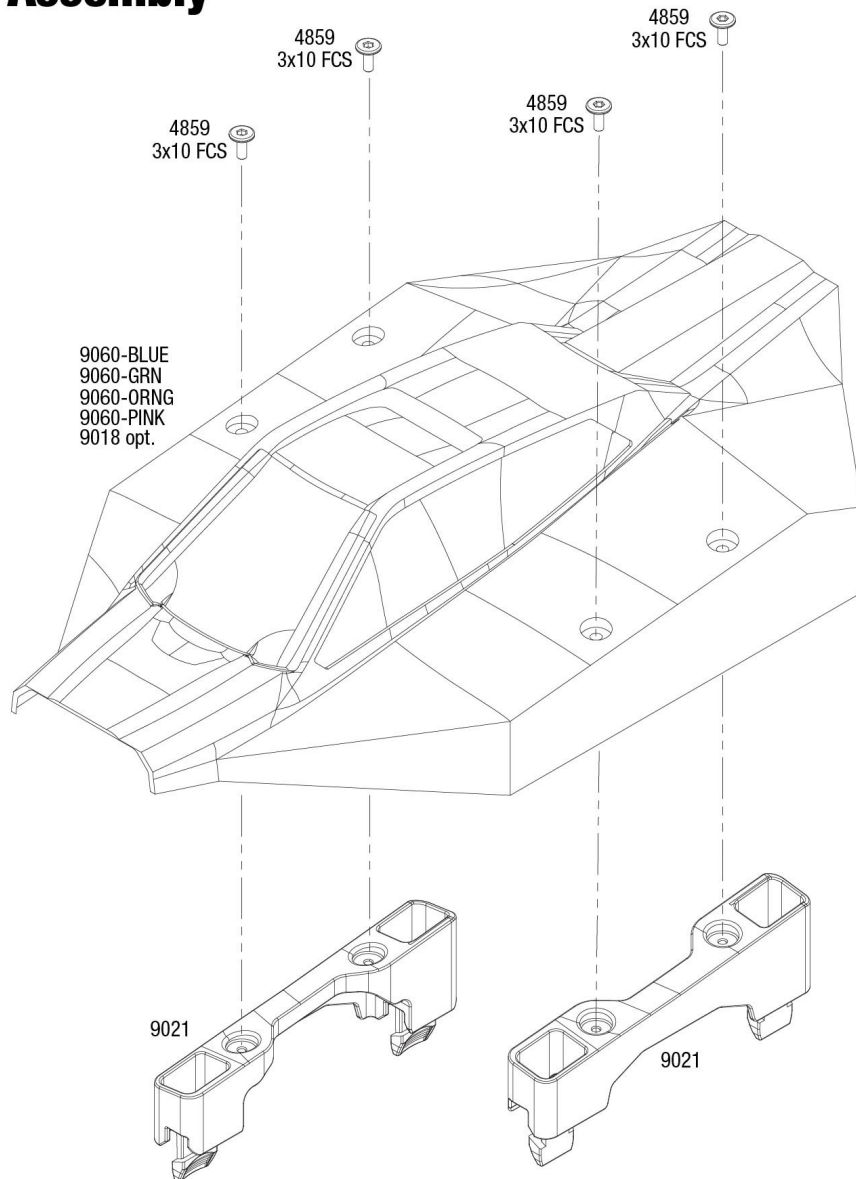

Body Assembly

Completed Assembly (view from top)

Completed Assembly (view from bottom)

Chassis Assembly

See Parts List for a complete listing of optional accessories.

Specifications on this page are subject to change without notice. Every attempt has been made to ensure the accuracy of this drawing; however, Traxxas cannot be held responsible for typographical or other errors.

Driveshafts

Modular Assembly

JATO 4x4vxl BRUSHLESS

Rear Assembly

*Requires 5117 or 5117A ball bearing for installation.

See Parts List for a complete listing of optional accessories.

Specifications on this page are subject to change without notice. Every attempt has been made to ensure the accuracy of this drawing; however, Traxxas cannot be held responsible for typographical or other errors.

REV 241030-R00

JATO 4x4vxl BRUSHLESS

Transmission Assembly

See Parts List for a complete listing of optional accessories.

REV 241030-R00
Specifications on this page are subject to change without notice. Every attempt has been made to ensure the accuracy of this drawing; however, Traxxas cannot be held responsible for typographical or other errors.