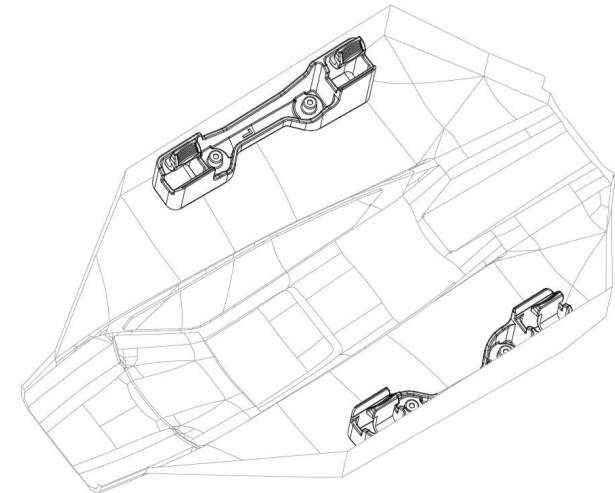

Body Assembly

Completed Assembly (view from top)

Completed Assembly (view from bottom)

Chassis Assembly

See Parts List for a complete listing of optional accessories.

Specifications on this page are subject to change without notice. Every attempt has been made to ensure the accuracy of this drawing; however, Traxxas cannot be held responsible for typographical or other errors.

Driveshafts

Modular Assembly

JATO 4x4vxl BRUSHLESS

Rear Assembly

*Requires 5117 or 5117A ball bearing for installation.

See Parts List for a complete listing of optional accessories.

Specifications on this page are subject to change without notice. Every attempt has been made to ensure the accuracy of this drawing; however, Traxxas cannot be held responsible for typographical or other errors.

REV 241030-R00

JATO 4x4vxl BRUSHLESS

Transmission Assembly

See Parts List for a complete listing of optional accessories.

REV 241030-R00
Specifications on this page are subject to change without notice. Every attempt has been made to ensure the accuracy of this drawing; however, Traxxas cannot be held responsible for typographical or other errors.