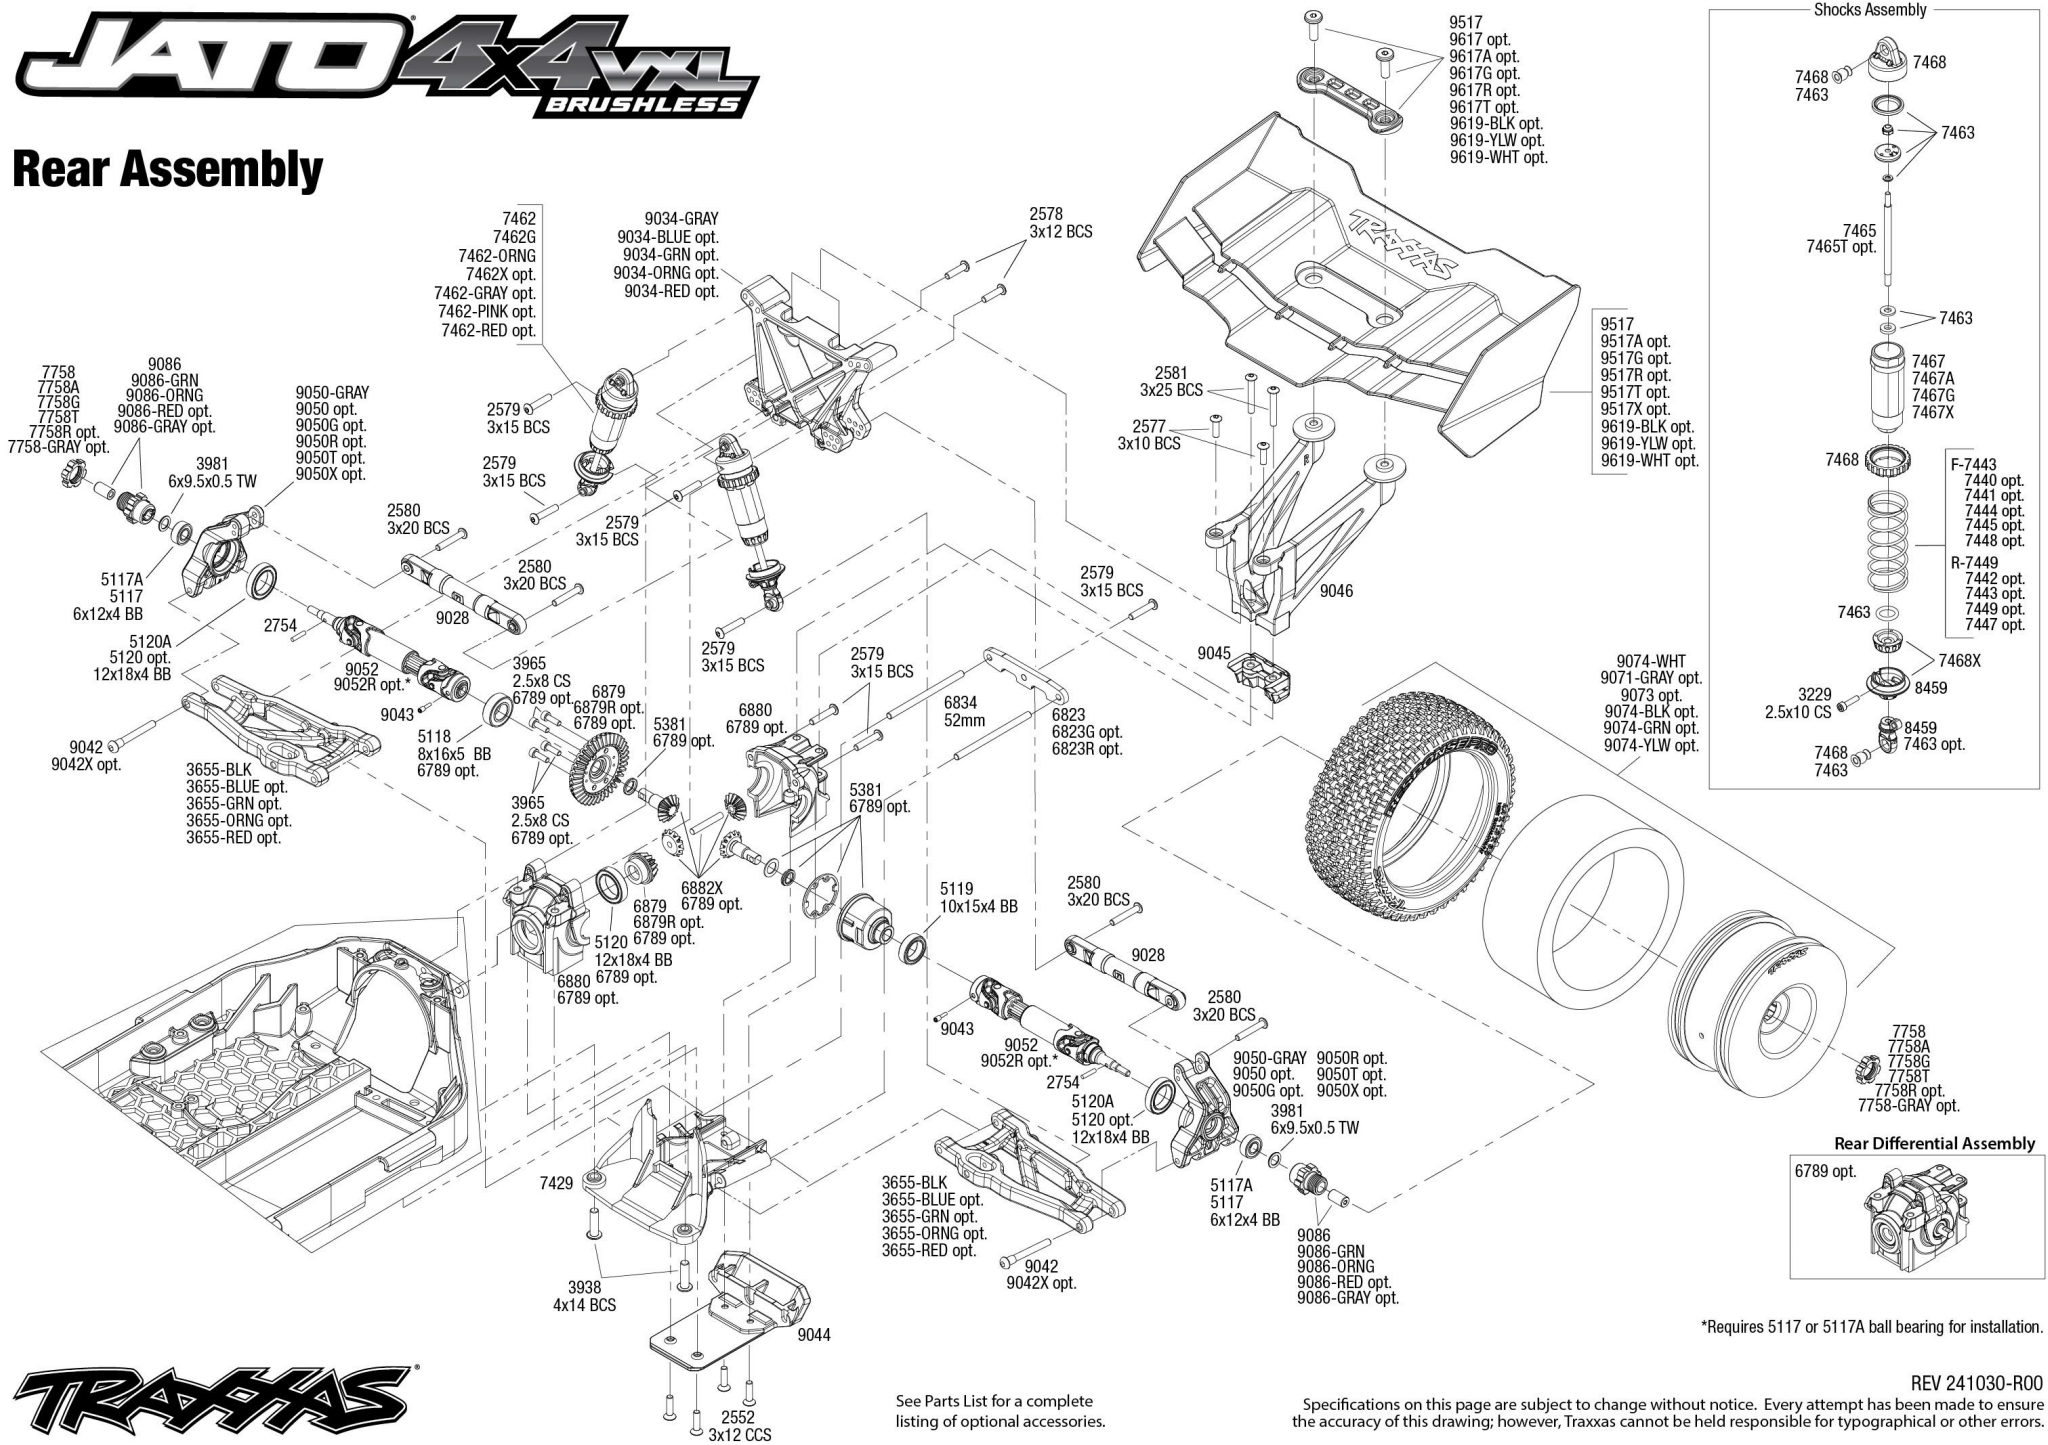

Body Assembly

Completed Assembly (view from top)

Completed Assembly (view from bottom)

Chassis Assembly

See Parts List for a complete listing of optional accessories.

Specifications on this page are subject to change without notice. Every attempt has been made to ensure the accuracy of this drawing; however, Traxxas cannot be held responsible for typographical or other errors.

Driveshafts

Modular Assembly

JATO 4x4vxl BRUSHLESS

Rear Assembly

*Requires 5117 or 5117A ball bearing for installation.

See Parts List for a complete listing of optional accessories.

Specifications on this page are subject to change without notice. Every attempt has been made to ensure the accuracy of this drawing; however, Traxxas cannot be held responsible for typographical or other errors.

REV 241030-R00

JATO 4x4vxl BRUSHLESS

Transmission Assembly

See Parts List for a complete listing of optional accessories.

REV 241030-R00
Specifications on this page are subject to change without notice. Every attempt has been made to ensure the accuracy of this drawing; however, Traxxas cannot be held responsible for typographical or other errors.