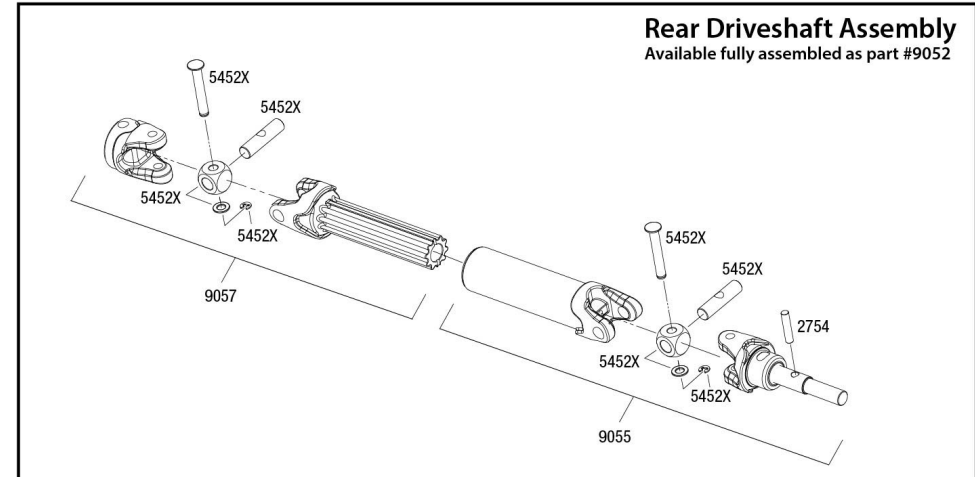

Body Assembly

Completed Assembly (view from top)

Completed Assembly (view from bottom)

Chassis Assembly

See Parts List for a complete listing of optional accessories.

Specifications on this page are subject to change without notice. Every attempt has been made to ensure the accuracy of this drawing; however, Traxxas cannot be held responsible for typographical or other errors.

Driveshafts

Modular Assembly

JATO 4x4vxl BRUSHLESS

Rear Assembly

*Requires 5117 or 5117A ball bearing for installation.

See Parts List for a complete listing of optional accessories.

Specifications on this page are subject to change without notice. Every attempt has been made to ensure the accuracy of this drawing; however, Traxxas cannot be held responsible for typographical or other errors.

REV 241030-R00

JATO 4x4vxl BRUSHLESS

Transmission Assembly

See Parts List for a complete listing of optional accessories.

REV 241030-R00
Specifications on this page are subject to change without notice. Every attempt has been made to ensure the accuracy of this drawing; however, Traxxas cannot be held responsible for typographical or other errors.