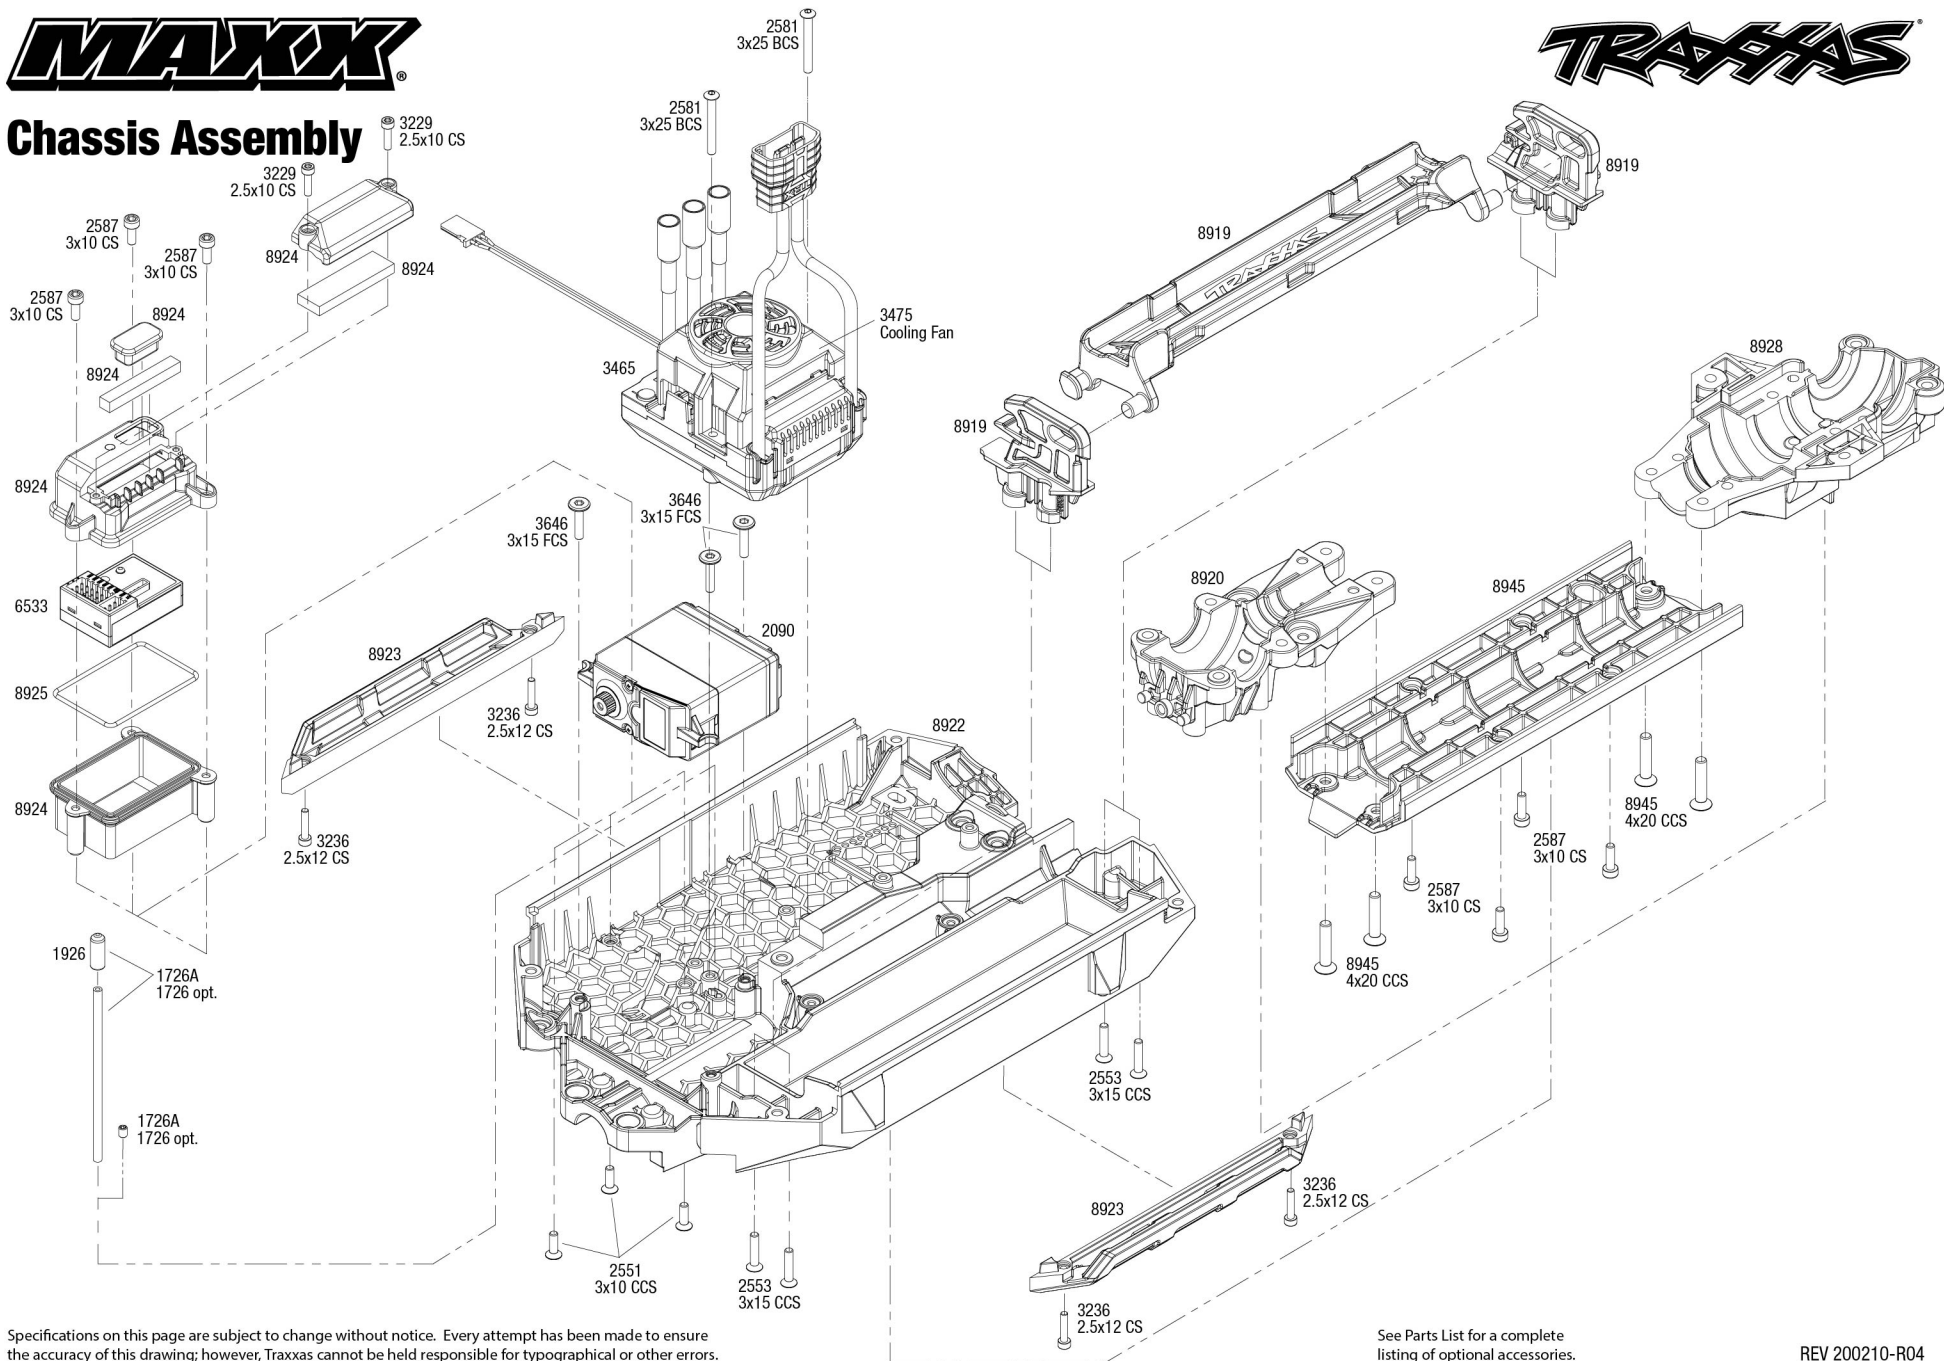

Chassis Assembly

Specifications on this page are subject to change without notice. Every attempt has been made to ensure the accuracy of this drawing; however, Traxxas cannot be held responsible for typographical or other errors.

See Parts List for a complete listing of optional accessories.

Modular Assembly

REV 200210-R04

Specifications on this page are subject to change without notice. Every attempt has been made to ensure the accuracy of this drawing; however, Traxxas cannot be held responsible for typographical or other errors. See Parts List for a complete listing of optional accessories.