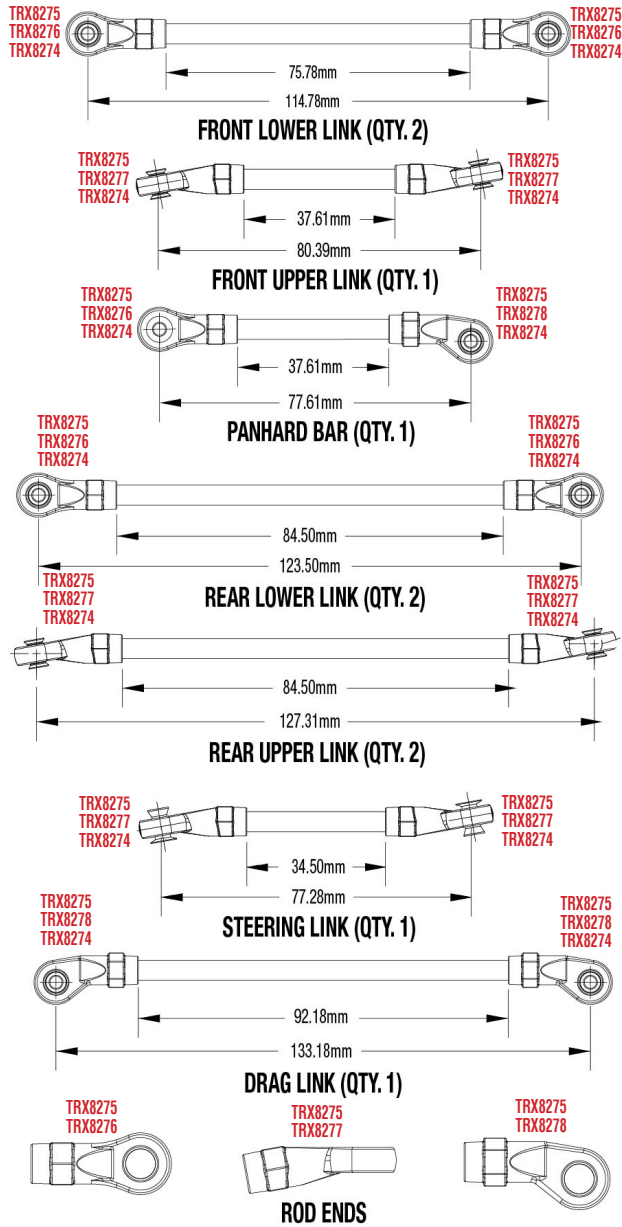

REV 210706-R17
 See Parts List for a complete listing of optional accessories.

Specifications on this page are subject to change without notice. Every attempt has been made to ensure the accuracy of this drawing; however, Traxxas cannot be held responsible for typographical or other errors.

Dämpfer Montage

Link Abmessungen

Für Standard Kugeln Ersatz verwenden Sie bitte ArtNr. TRX5349.

MODULARE MONTAGE

See Parts List for a complete listing of optional accessories.

REV 210706-R17
 Specifications on this page are subject to change without notice. Every attempt has been made to ensure the accuracy of this drawing; however, Traxxas cannot be held responsible for typographical or other errors.