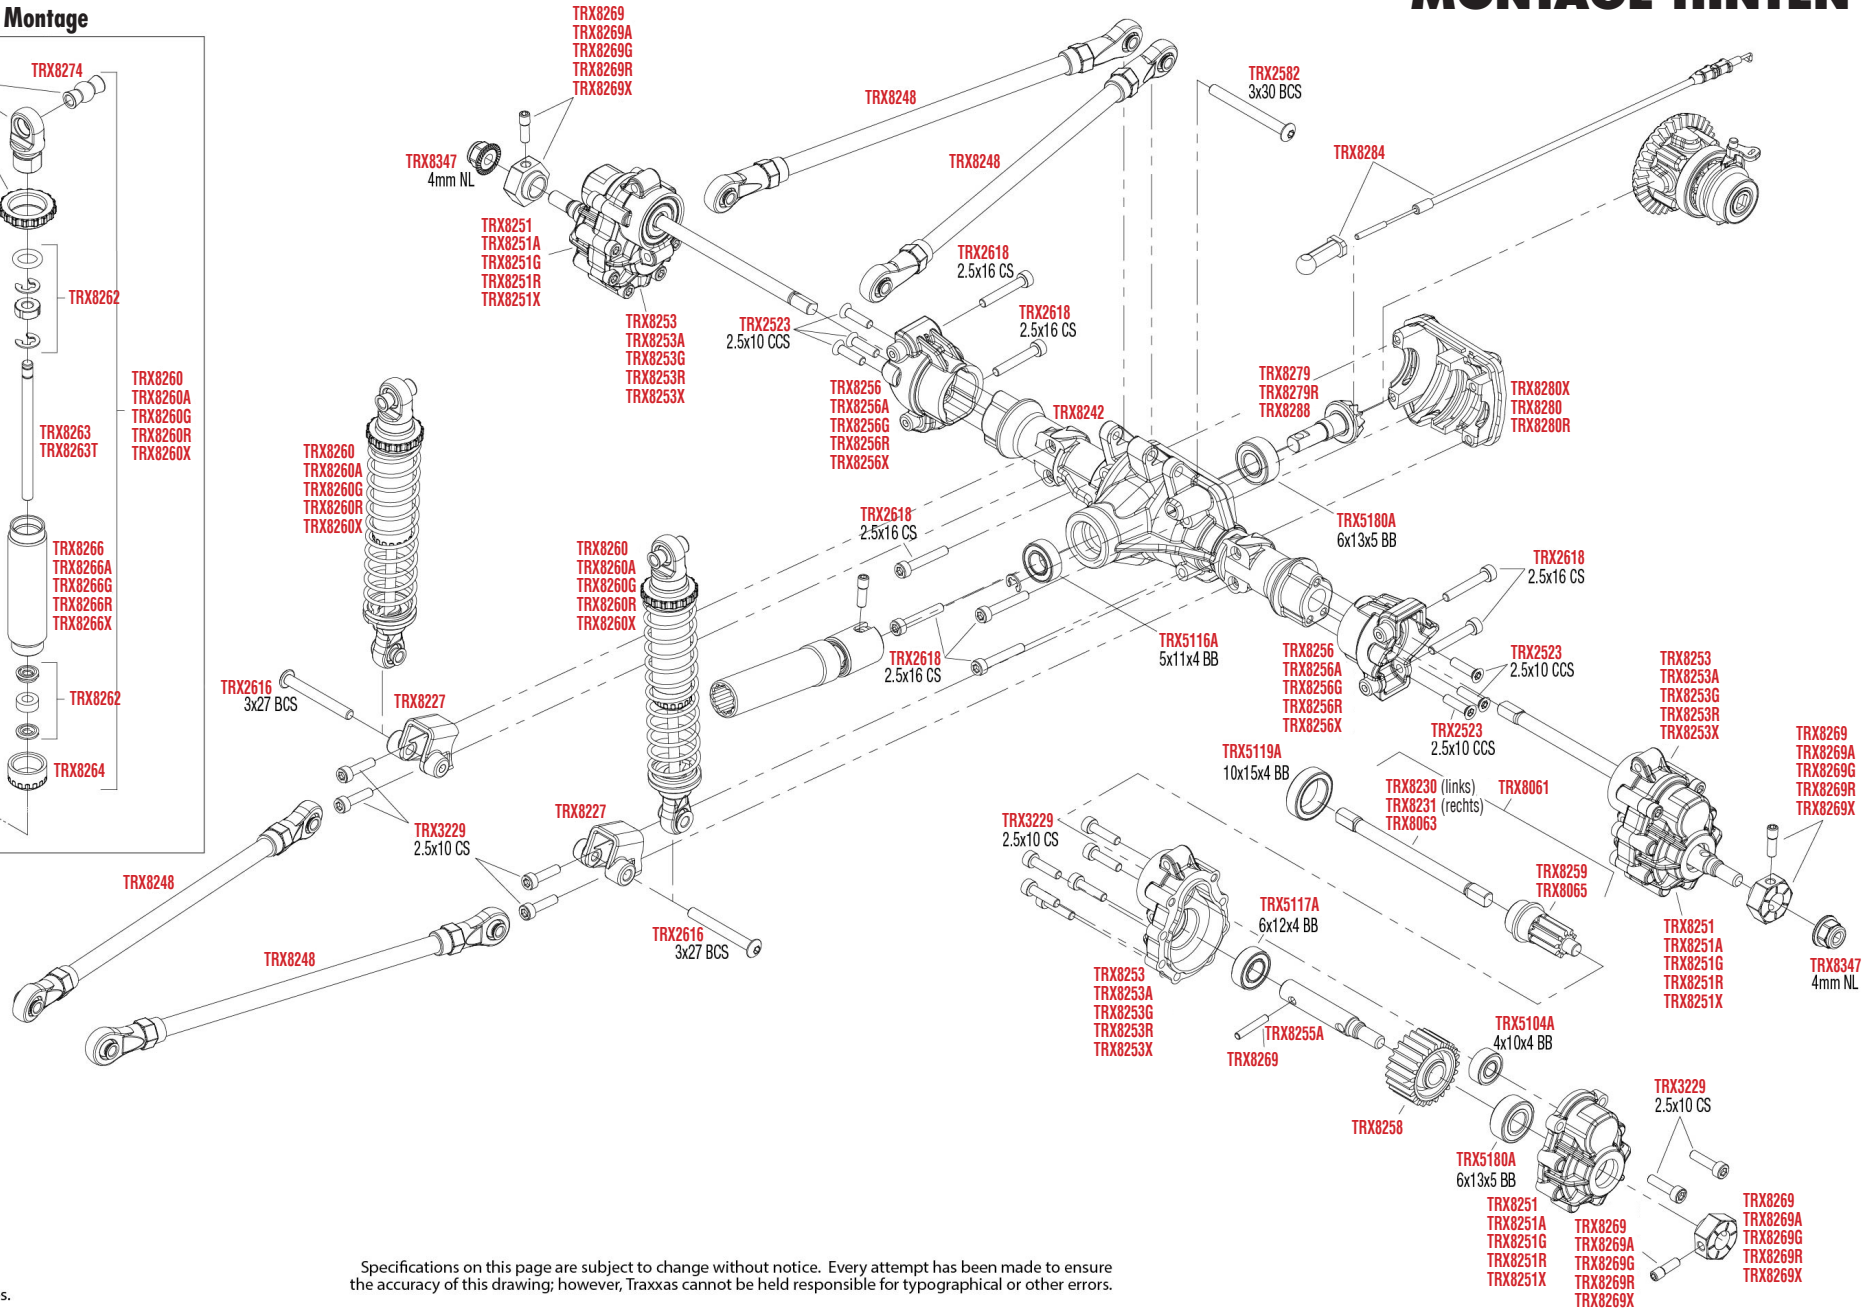

REV 210706-R17
 See Parts List for a complete listing of optional accessories.

Specifications on this page are subject to change without notice. Every attempt has been made to ensure the accuracy of this drawing; however, Traxxas cannot be held responsible for typographical or other errors.

Dämpfer Montage

Link Abmessungen

Für Standard Kugeln Ersatz verwenden Sie bitte ArtNr. TRX5349.

MODULARE MONTAGE

See Parts List for a complete listing of optional accessories.

REV 210706-R17
 Specifications on this page are subject to change without notice. Every attempt has been made to ensure the accuracy of this drawing; however, Traxxas cannot be held responsible for typographical or other errors.