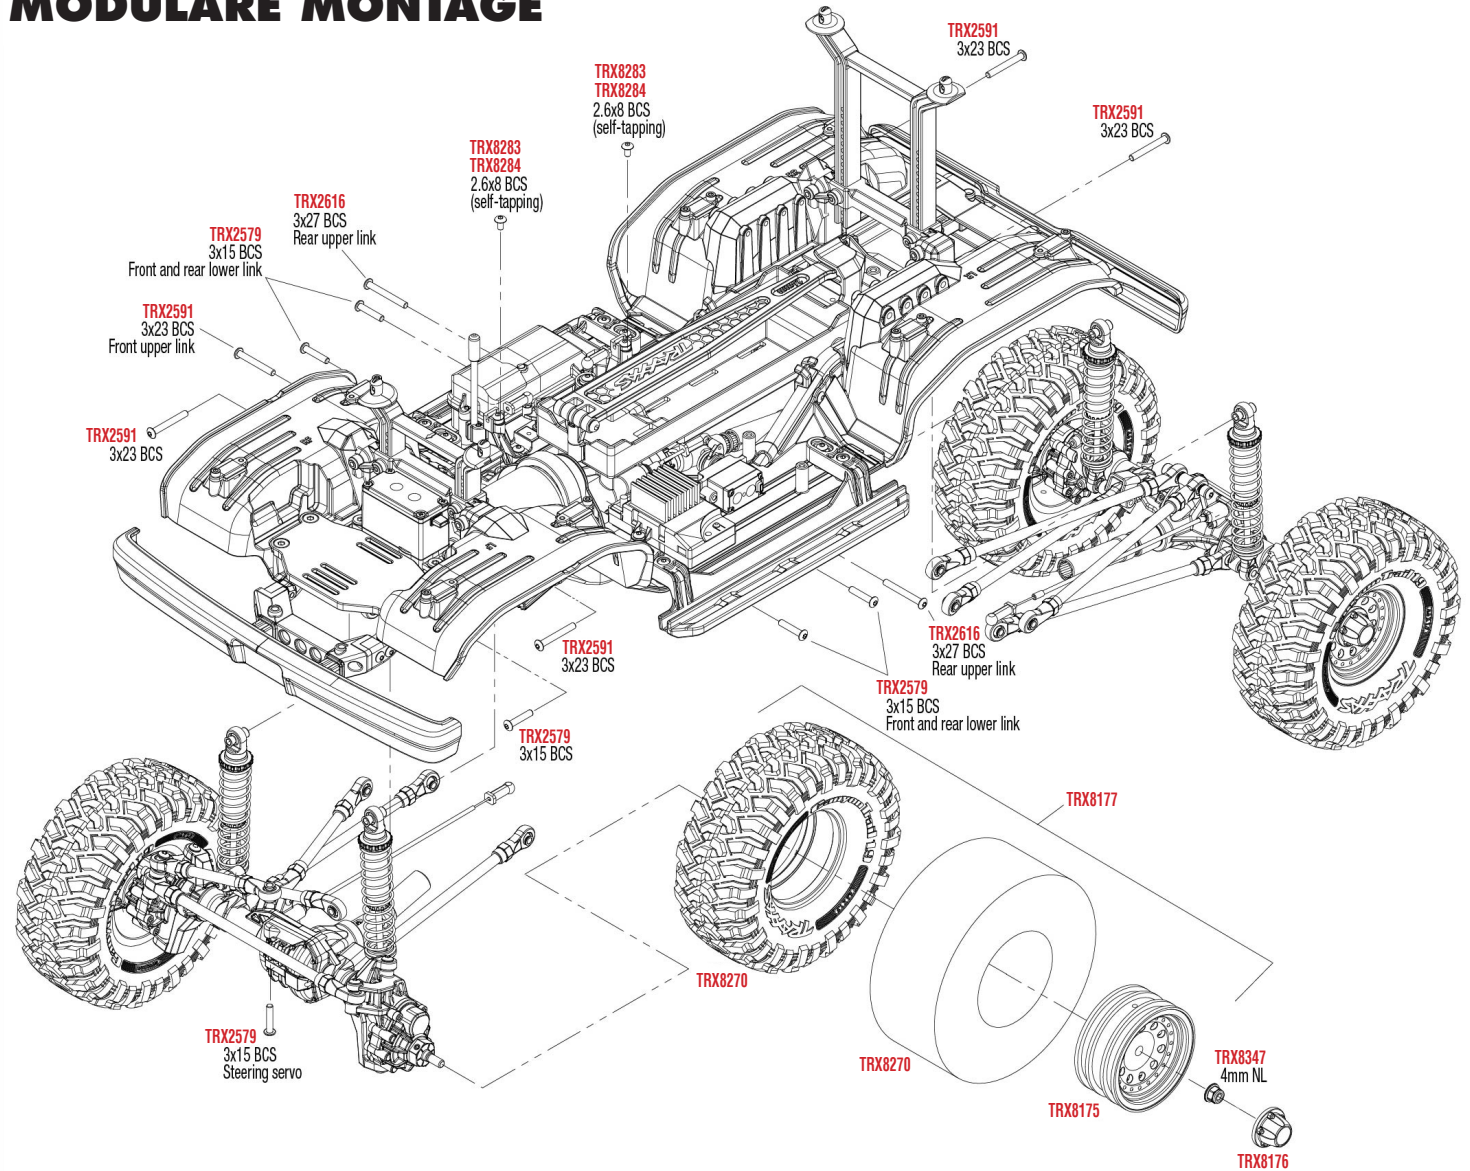

REV 210706-R17
 See Parts List for a complete listing of optional accessories.

Specifications on this page are subject to change without notice. Every attempt has been made to ensure the accuracy of this drawing; however, Traxxas cannot be held responsible for typographical or other errors.

Dämpfer Montage

Link Abmessungen

Für Standard Kugeln Ersatz verwenden Sie bitte ArtNr. TRX5349.

MODULARE MONTAGE

See Parts List for a complete listing of optional accessories.

REV 210706-R17
 Specifications on this page are subject to change without notice. Every attempt has been made to ensure the accuracy of this drawing; however, Traxxas cannot be held responsible for typographical or other errors.