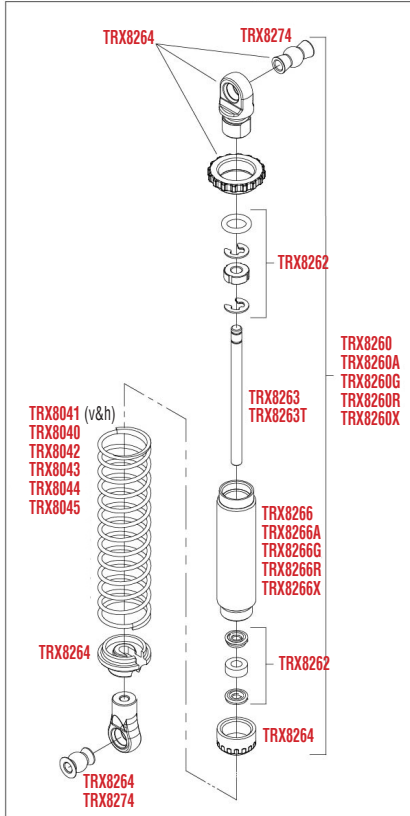

REV 210706-R17
 See Parts List for a complete listing of optional accessories.

Specifications on this page are subject to change without notice. Every attempt has been made to ensure the accuracy of this drawing; however, Traxxas cannot be held responsible for typographical or other errors.

Dämpfer Montage

Link Abmessungen

Für Standard Kugeln Ersatz verwenden Sie bitte ArtNr. TRX5349.

MODULARE MONTAGE

See Parts List for a complete listing of optional accessories.

REV 210706-R17
 Specifications on this page are subject to change without notice. Every attempt has been made to ensure the accuracy of this drawing; however, Traxxas cannot be held responsible for typographical or other errors.