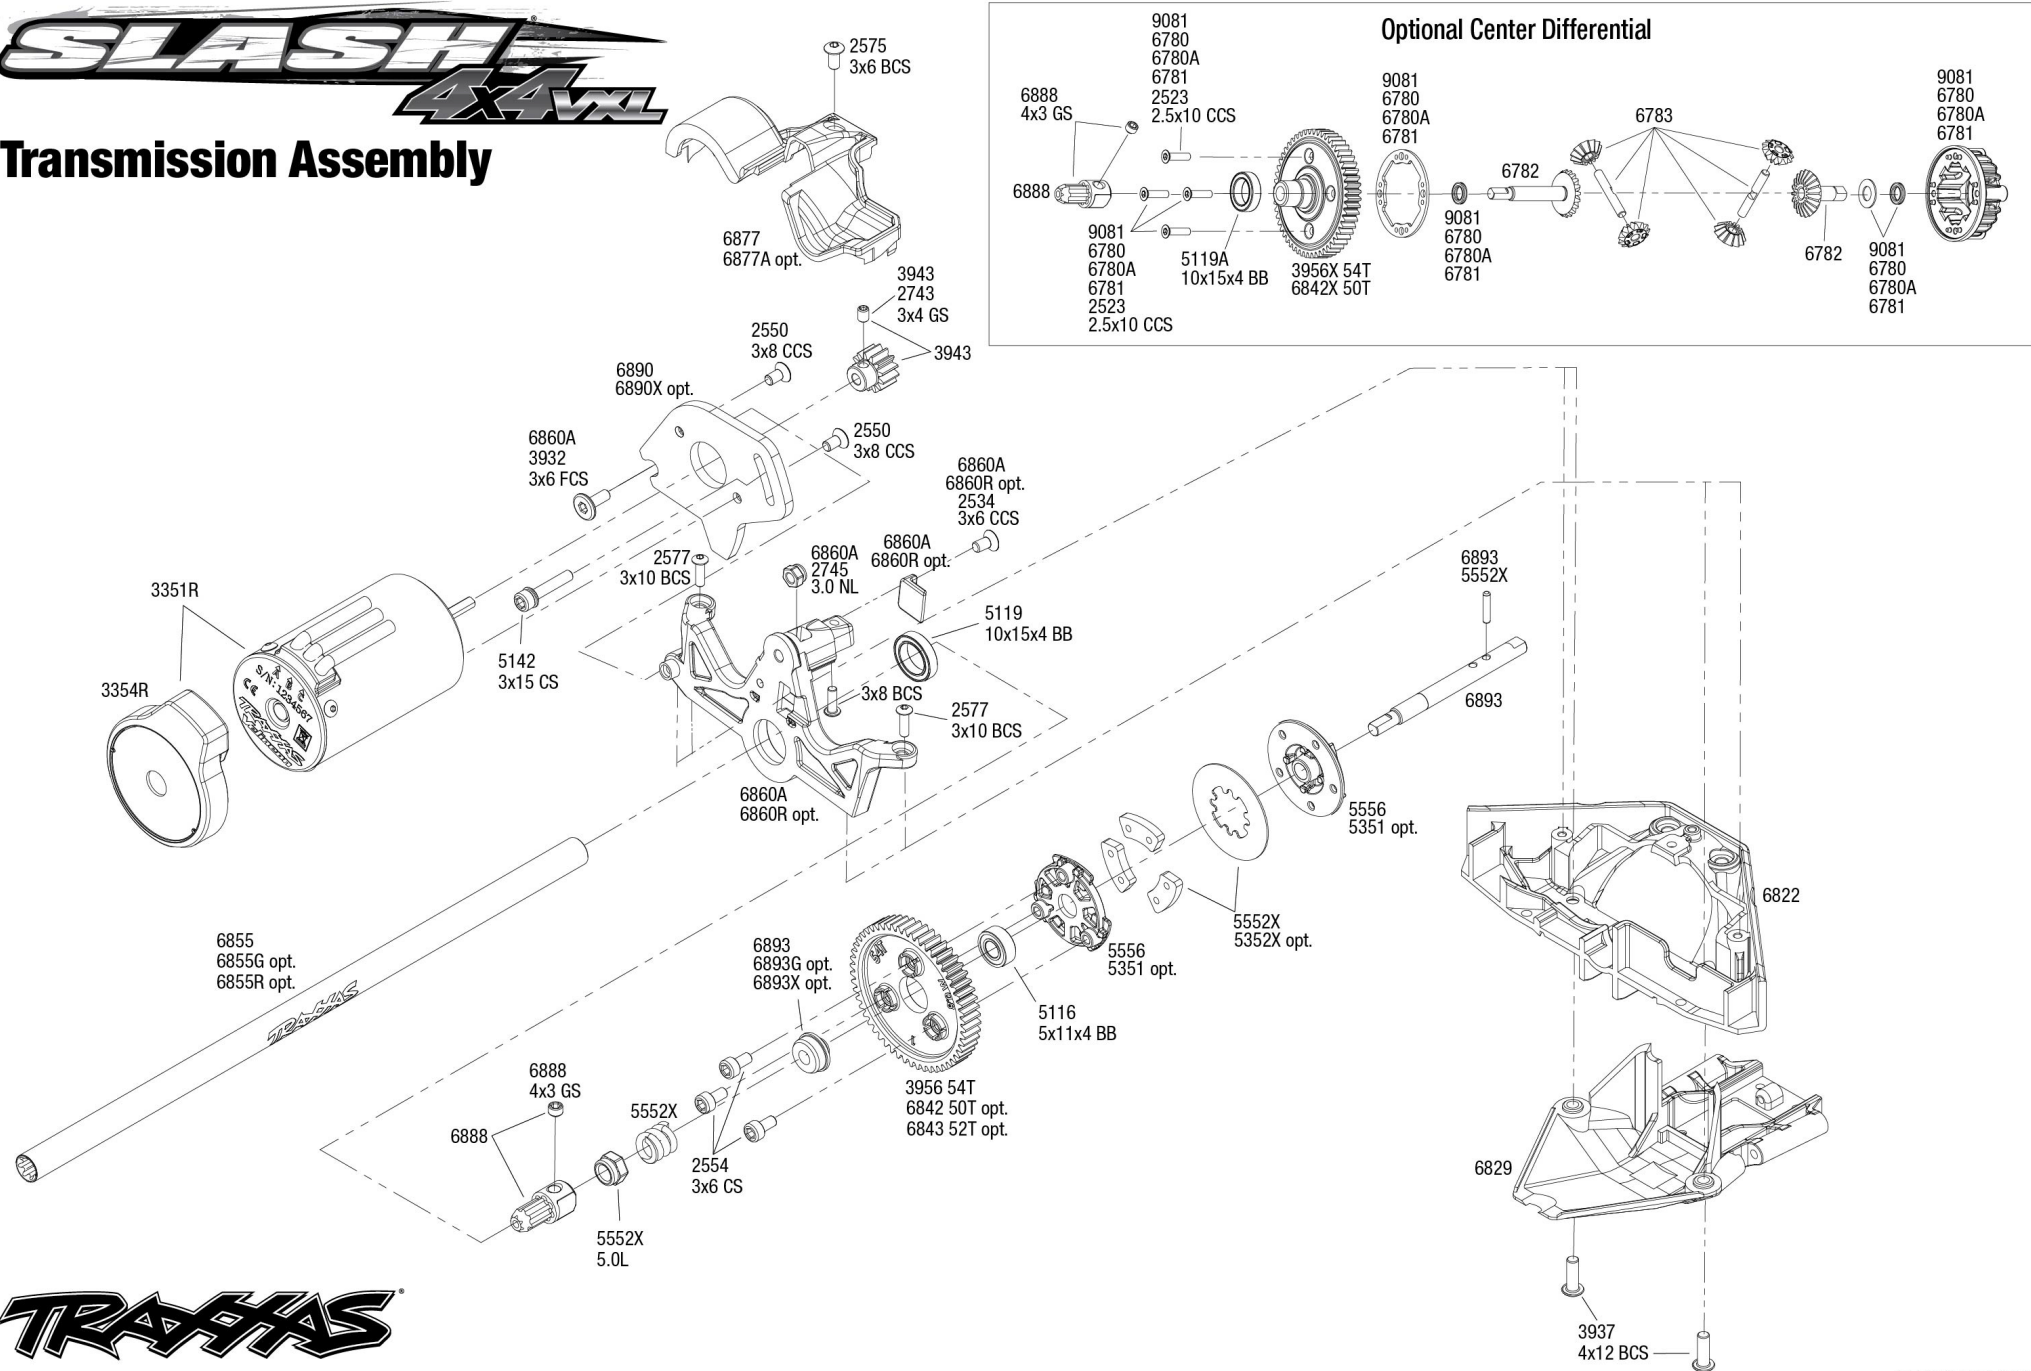

See Parts List for a complete listing of optional accessories.

REV 240521-R01

Driveshafts

Modular Assembly

Transmission Assembly

See Parts List for a complete listing of optional accessories.

REV 240521-R01
Specifications on this page are subject to change without notice. Every attempt has been made to ensure the accuracy of this drawing, however Traxxas cannot be held responsible for typographical or other errors.