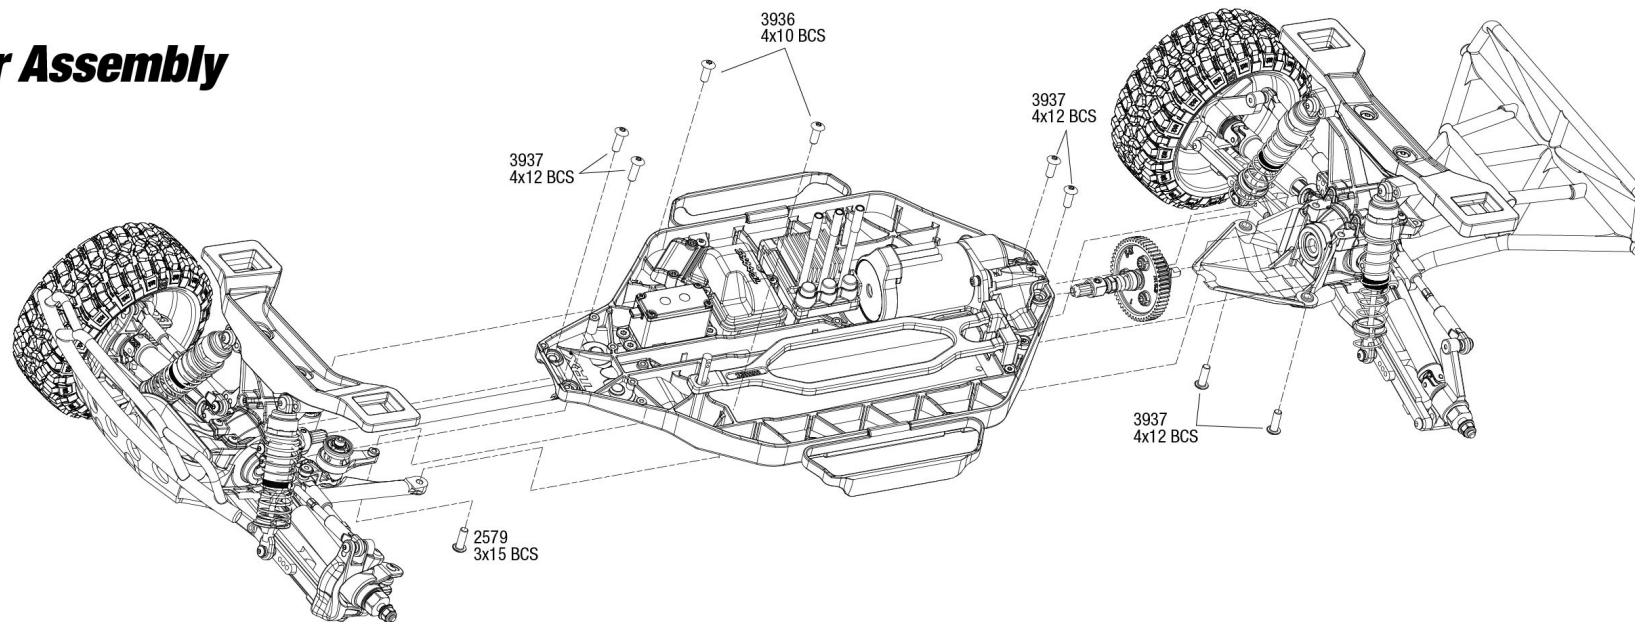

SLASH 4x4XL

Chassis Assembly

Specifications on this page are subject to change without notice. Every attempt has been made to ensure the accuracy of this drawing, however Traxxas cannot be held responsible for typographical or other errors.

See Parts List for a complete listing of optional accessories.

REV 240521-R01

Driveshafts

Modular Assembly

Transmission Assembly

See Parts List for a complete listing of optional accessories.

REV 240521-R01
Specifications on this page are subject to change without notice. Every attempt has been made to ensure the accuracy of this drawing, however Traxxas cannot be held responsible for typographical or other errors.