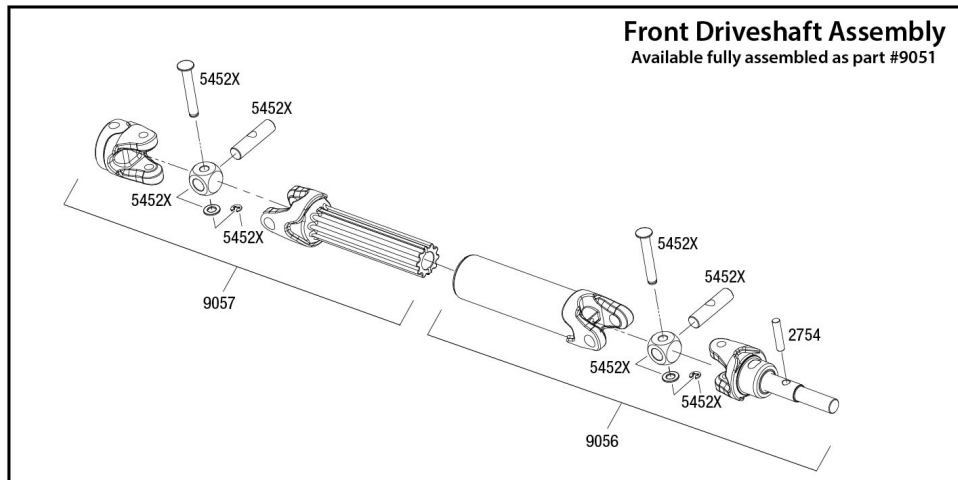

SLASH 4x4XL

Chassis Assembly

Specifications on this page are subject to change without notice. Every attempt has been made to ensure the accuracy of this drawing, however Traxxas cannot be held responsible for typographical or other errors.

See Parts List for a complete listing of optional accessories.

REV 240521-R01

Driveshafts

Modular Assembly

Transmission Assembly

See Parts List for a complete listing of optional accessories.

REV 240521-R01
Specifications on this page are subject to change without notice. Every attempt has been made to ensure the accuracy of this drawing, however Traxxas cannot be held responsible for typographical or other errors.