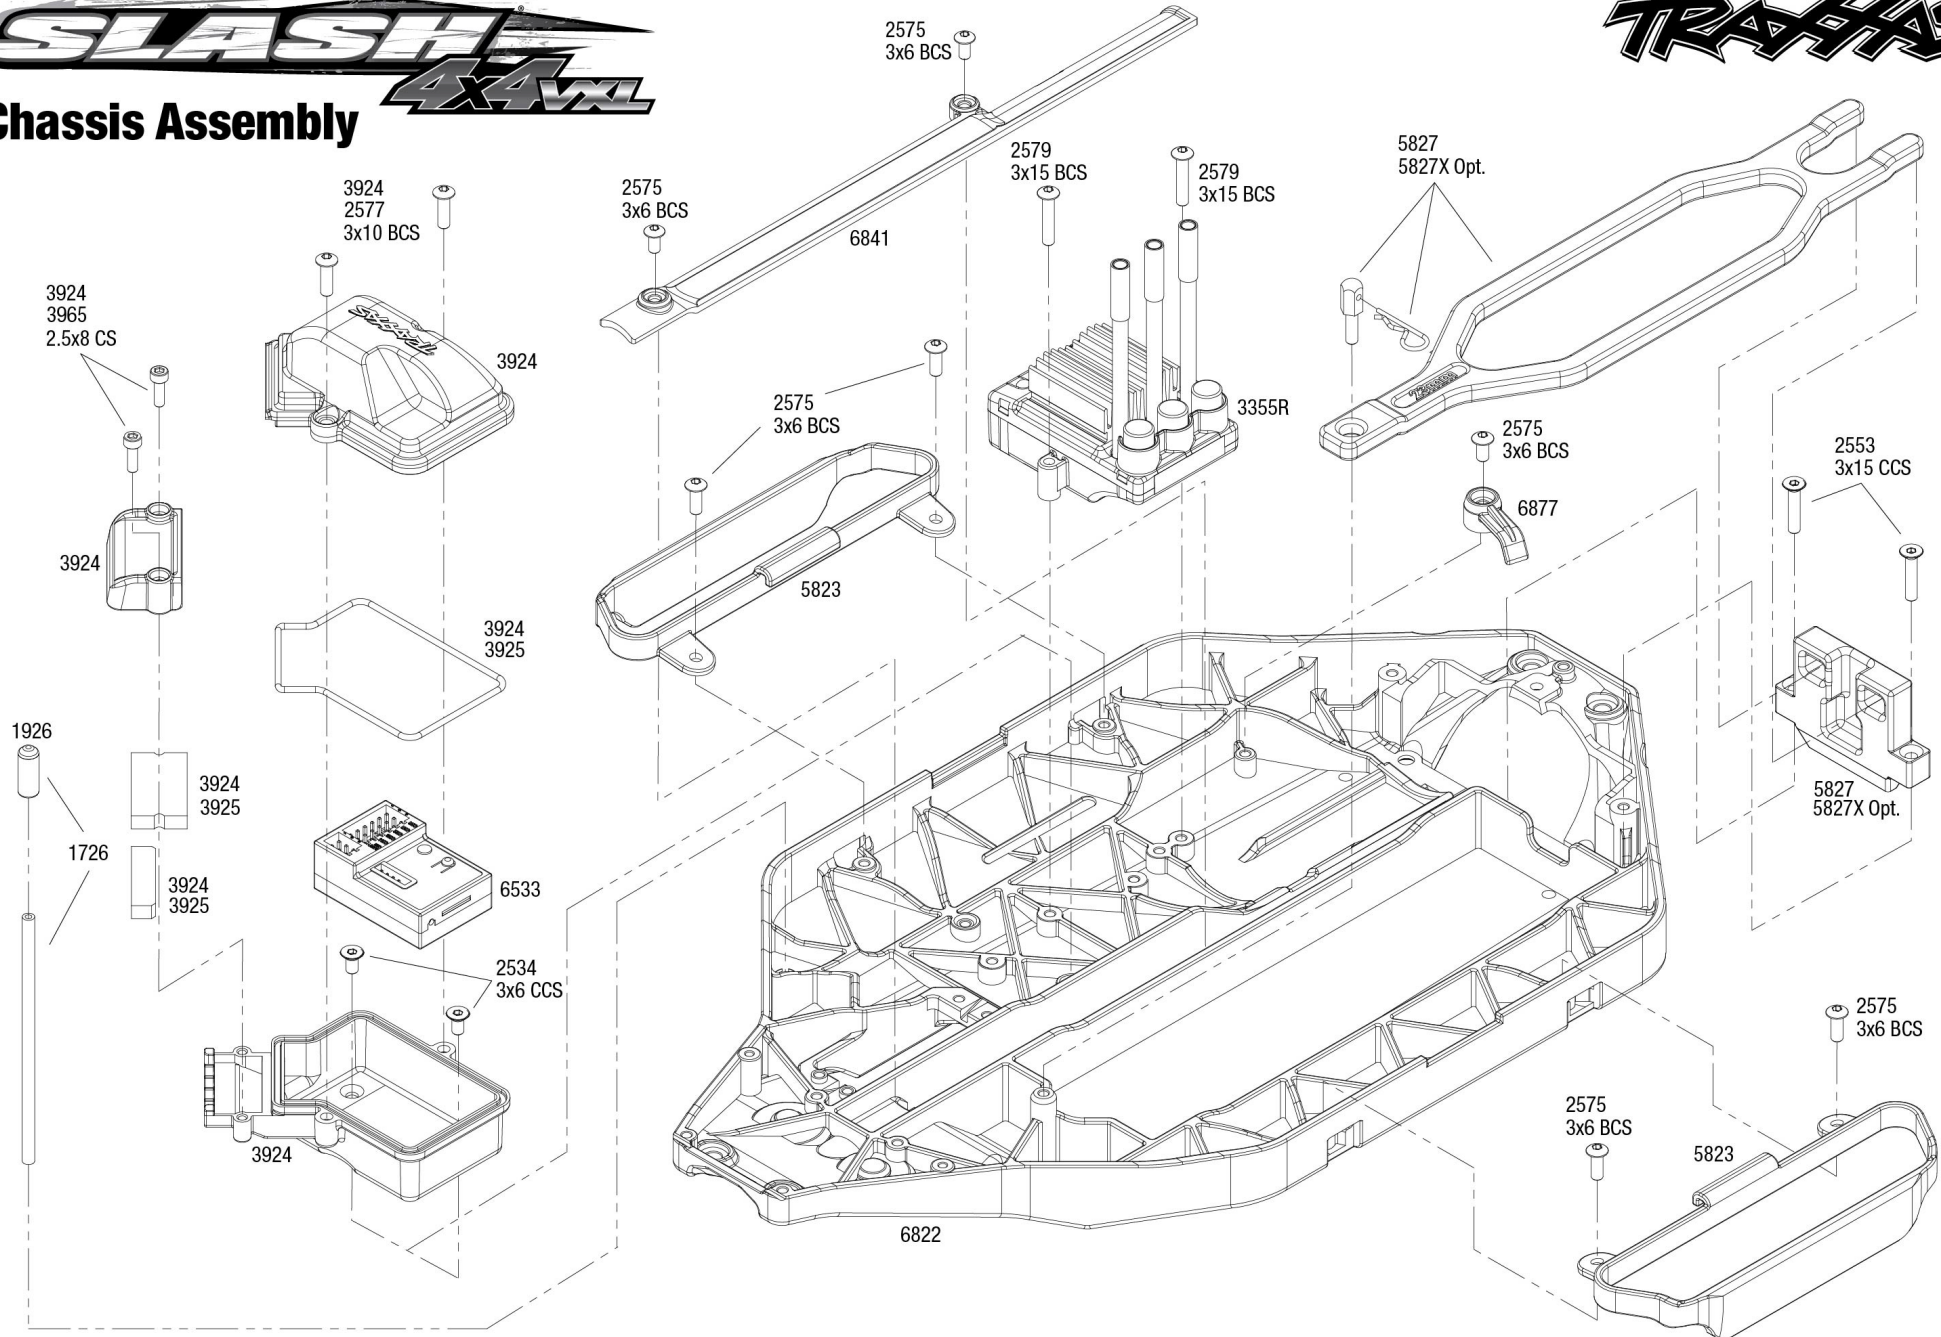

SLASH 4x4XL

Chassis Assembly

Specifications on this page are subject to change without notice. Every attempt has been made to ensure the accuracy of this drawing, however Traxxas cannot be held responsible for typographical or other errors.

See Parts List for a complete listing of optional accessories.

REV 240521-R01

Driveshafts

Modular Assembly

Transmission Assembly

See Parts List for a complete listing of optional accessories.

REV 240521-R01
Specifications on this page are subject to change without notice. Every attempt has been made to ensure the accuracy of this drawing, however Traxxas cannot be held responsible for typographical or other errors.