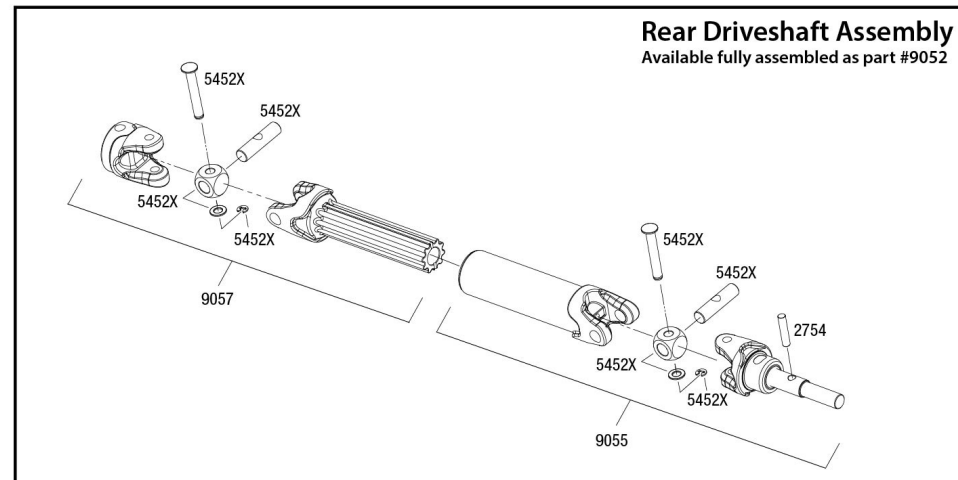

SLASH 4x4XL

Chassis Assembly

Specifications on this page are subject to change without notice. Every attempt has been made to ensure the accuracy of this drawing, however Traxxas cannot be held responsible for typographical or other errors.

See Parts List for a complete listing of optional accessories.

REV 240521-R01

Driveshafts

Modular Assembly

Transmission Assembly

See Parts List for a complete listing of optional accessories.

REV 240521-R01
Specifications on this page are subject to change without notice. Every attempt has been made to ensure the accuracy of this drawing, however Traxxas cannot be held responsible for typographical or other errors.