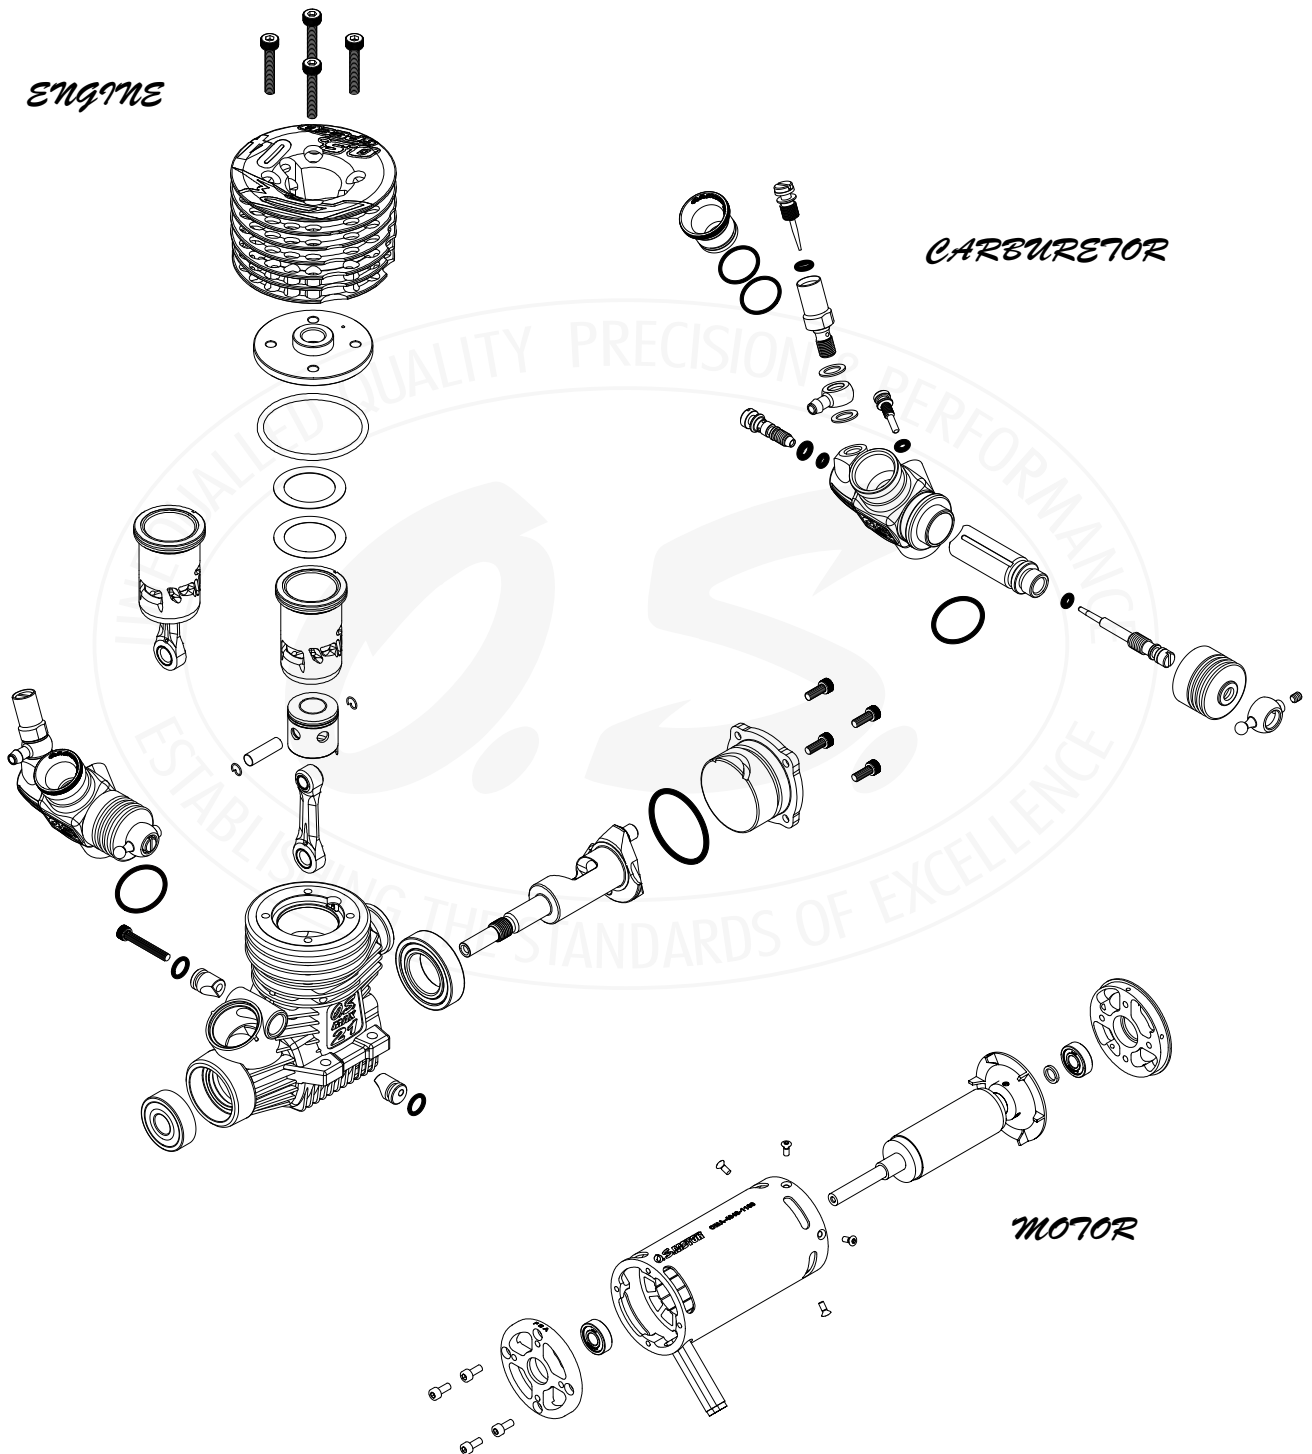

# 2019 EXPLODED VIEWS WITH CODE NUMBERS LIST

\* Type of screw

C...Cap Screw B...Binding Screw M...Oval Fillister-Head Screw  
F...Flat Head Screw T...Tapping Screw N...Round Head Screw S...Set Screw

### CAP SCREW SETS (10pcs./sets)

Code No.	Size	Pcs. used in an engine
79871020	M2.6x7	Cam Cover Retaining Screw (2pcs.)
79871040	M2.6x12	Silencer Assembly Screw (4pcs.)
79871140	M3x12	Rocker Cover & Rocker Support Retaining Screw (4pcs.)
79871415	M4x15	Cylinder Retaining Screw (4pcs.)
79871420	M4x20	Intake Manifold Retaining Screw (3pcs.)
79871430	M4x30	Cylinder Head Retaining Screw (5pcs.)
79871515	M5x15	Cover Plate Retaining Screw (4pcs.)
79871540	M5x40	Carburetor Retaining Screw (2pc.)

No.	Code No.	Description
1	49404200	Rocker Cover GF40
2	45761600	Rocker Arm Retainer (2pcs./1pair) FS26S-120S,70U
3	49464000	Rocker Support GF30-40
4	42561100	Rocker Arm (1pc.) FSα-155,GF30
5	44561200	Tappet Adjusting Screw (1pair) FS200S,GF30
6	45560410	Split Cotter (2pcs./1pair) FS120S3,SE,GF30
7	49460400	Valve Spring Retainer (1pc.) GF30-40
8	49460200	Valve Spring (1pc.) GF30-40
9	49414300	Rocker Cover Gasket GF40
10	49404100	Cylinder Head (W/Gasket) GF40
10-1	49404160	Head Gasket (1pc.) GF40
11	49460100	Intake Valve (1pc.) GF30-40
12	49460110	Exhaust Valve (1pc.) GF30-40
13	49403400	Piston Ring GF40
14	49403200	Piston GF40
15	29717000	Piston Pin Retainer (2pcs.) GT55,60
16	49406010	Piston Pin GF40
17	49405000	Connecting Rod GF40
18	49403300	Cylinder GF40
19	29122540	Cylinder Gasket E-5020
20	49401000	Crankcase GF40
21	49466000	Push Rod (2pcs.) GF40
22	45566310	Push Rod Cover "O" Ring (2pcs.)
23	49466100	Push Rod Cover (1pc.) GF30-40
24	44564000	Cam Follower (2pcs.) FS200S,GF30
25	28310000	Lock Nut Set GT33,GF30
25-1	28309000	Propeller Washer GT33,GF30
26	49408000	Drive Hub GF40
27	45520000	Thrust Washer FS120S,S2,SE,SP