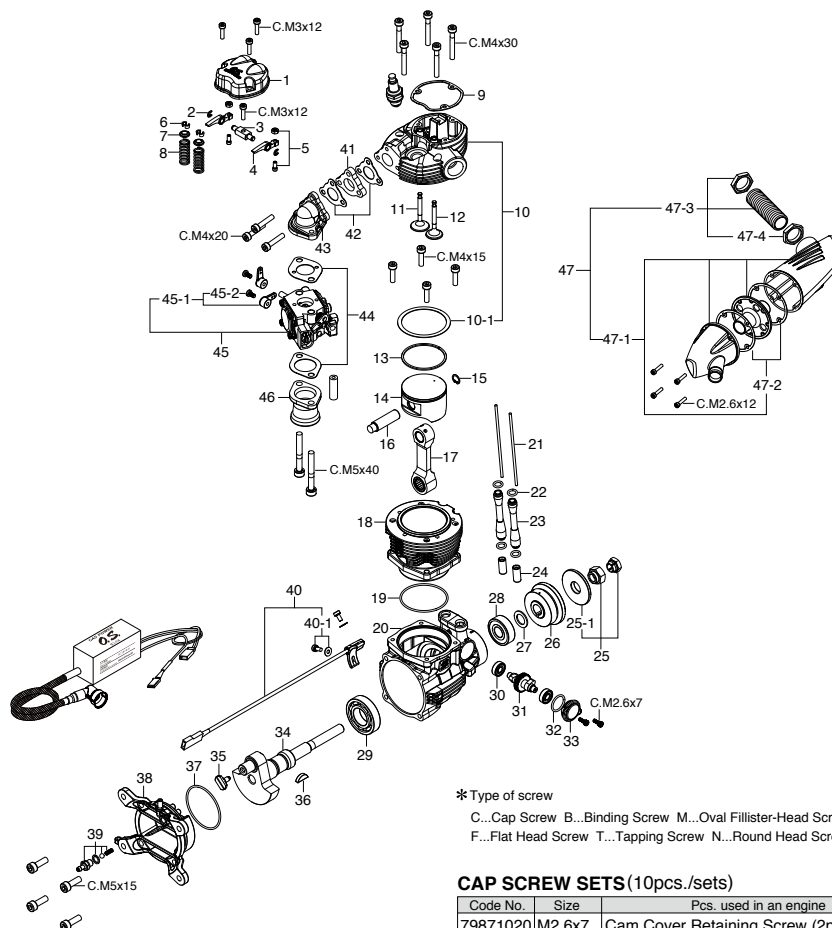

* Type of screw

C...Cap Screw B...Binding Screw M...Oval Fillister-Head Screw
F...Flat Head Screw T...Tapping Screw N...Round Head Screw S...Set Screw

CAP SCREW SETS (10pcs./sets)

Code No.	Size	Pcs. used in an engine
79871020	M2.6x7	Cam Cover Retaining Screw (2pcs.)
79871040	M2.6x12	Silencer Assembly Screw (4pcs.)
79871140	M3x12	Rocker Cover & Rocker Support Retaining Screw (4pcs.)
79871415	M4x15	Cylinder Retaining Screw (4pcs.)
79871420	M4x20	Intake Manifold Retaining Screw (3pcs.)
79871430	M4x30	Cylinder Head Retaining Screw (5pcs.)
79871515	M5x15	Cover Plate Retaining Screw (4pcs.)
79871540	M5x40	Carburetor Retaining Screw (2pc.)

No.	Code No.	Description
1	49404200	Rocker Cover GF40
2	45761600	Rocker Arm Retainer (2pcs./1pair) FS26S-120S,70U
3	49464000	Rocker Support GF30-40
4	42561100	Rocker Arm (1pc.) FSα-155,GF30
5	44561200	Tappet Adjusting Screw (1pair) FS200S,GF30
6	45560410	Split Cotter (2pcs./1pair) FS120S3,SE,GF30
7	49460400	Valve Spring Retainer (1pc.) GF30-40
8	49460200	Valve Spring (1pc.) GF30-40
9	49414300	Rocker Cover Gasket GF40
10	49404100	Cylinder Head (W/Gasket) GF40
10-1	49404160	Head Gasket (1pc.) GF40
11	49460100	Intake Valve (1pc.) GF30-40
12	49460110	Exhaust Valve (1pc.) GF30-40
13	49403400	Piston Ring GF40
14	49403200	Piston GF40
15	29717000	Piston Pin Retainer (2pcs.) GT55,60
16	49406010	Piston Pin GF40
17	49405000	Connecting Rod GF40
18	49403300	Cylinder GF40
19	29122540	Cylinder Gasket E-5020
20	49401000	Crankcase GF40
21	49466000	Push Rod (2pcs.) GF40
22	45566310	Push Rod Cover "O" Ring (2pcs.)
23	49466100	Push Rod Cover (1pc.) GF30-40
24	44564000	Cam Follower (2pcs.) FS200S,GF30
25	28310000	Lock Nut Set GT33,GF30
25-1	28309000	Propeller Washer GT33,GF30
26	49408000	Drive Hub GF40
27	45520000	Thrust Washer FS120S,S2,SE,SP