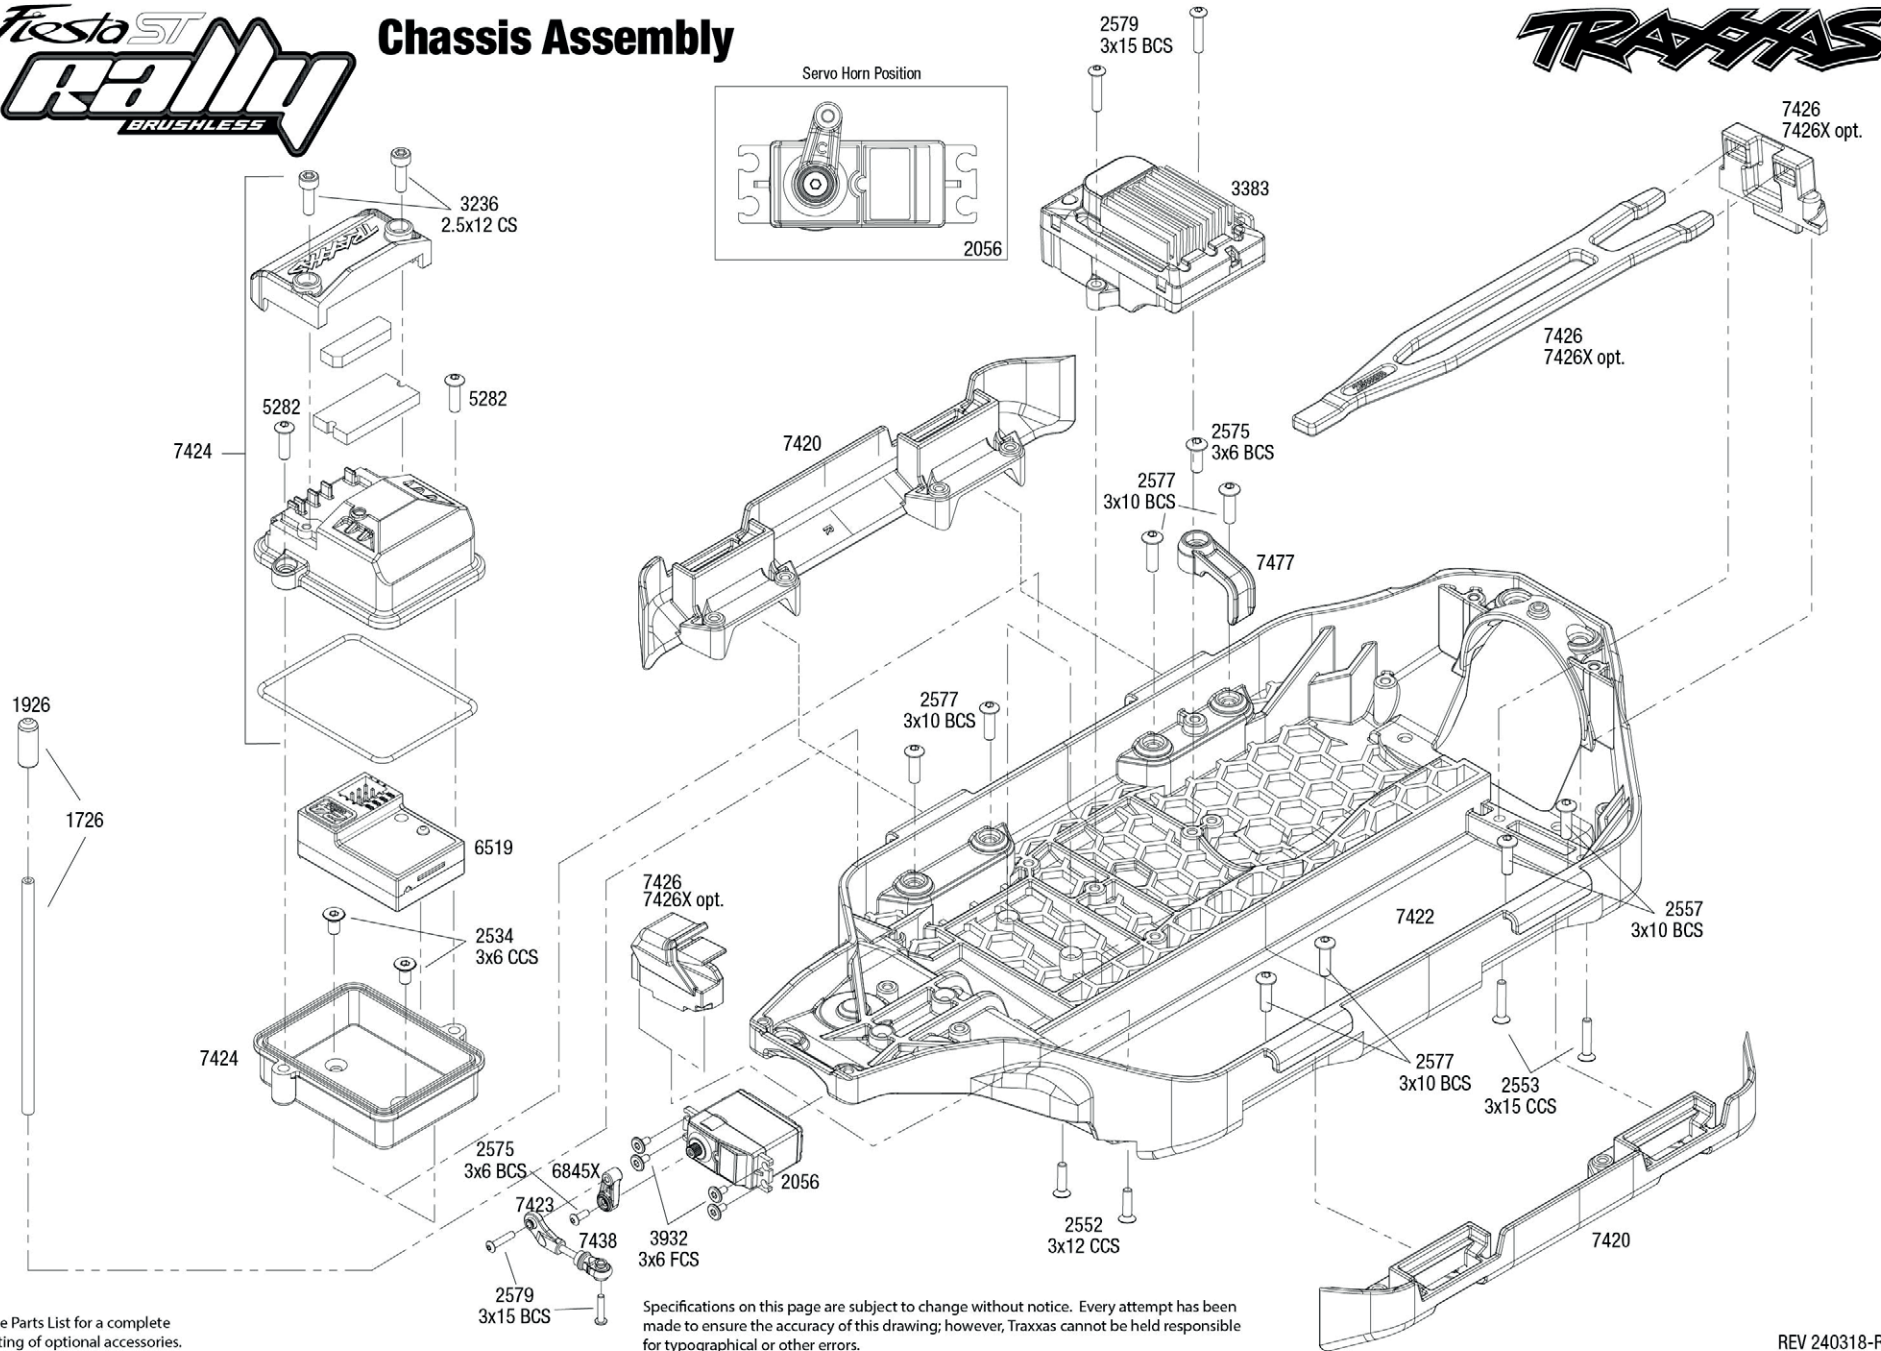

Body Assembly

See Parts List for a complete listing of optional accessories.

REV 240318-R02
Specifications on this page are subject to change without notice. Every attempt has been made to ensure the accuracy of this drawing; however, Traxxas cannot be held responsible for typographical or other errors.

Chassis Assembly

See Parts List for a complete listing of optional accessories.

Specifications on this page are subject to change without notice. Every attempt has been made to ensure the accuracy of this drawing; however, Traxxas cannot be held responsible for typographical or other errors.

Driveshafts

Modular Assembly

Transmission Assembly

See Parts List for a complete listing of optional accessories.

REV 240318-R02
 Specifications on this page are subject to change without notice. Every attempt has been made to ensure the accuracy of this drawing; however, Traxxas cannot be held responsible for typographical or other errors.