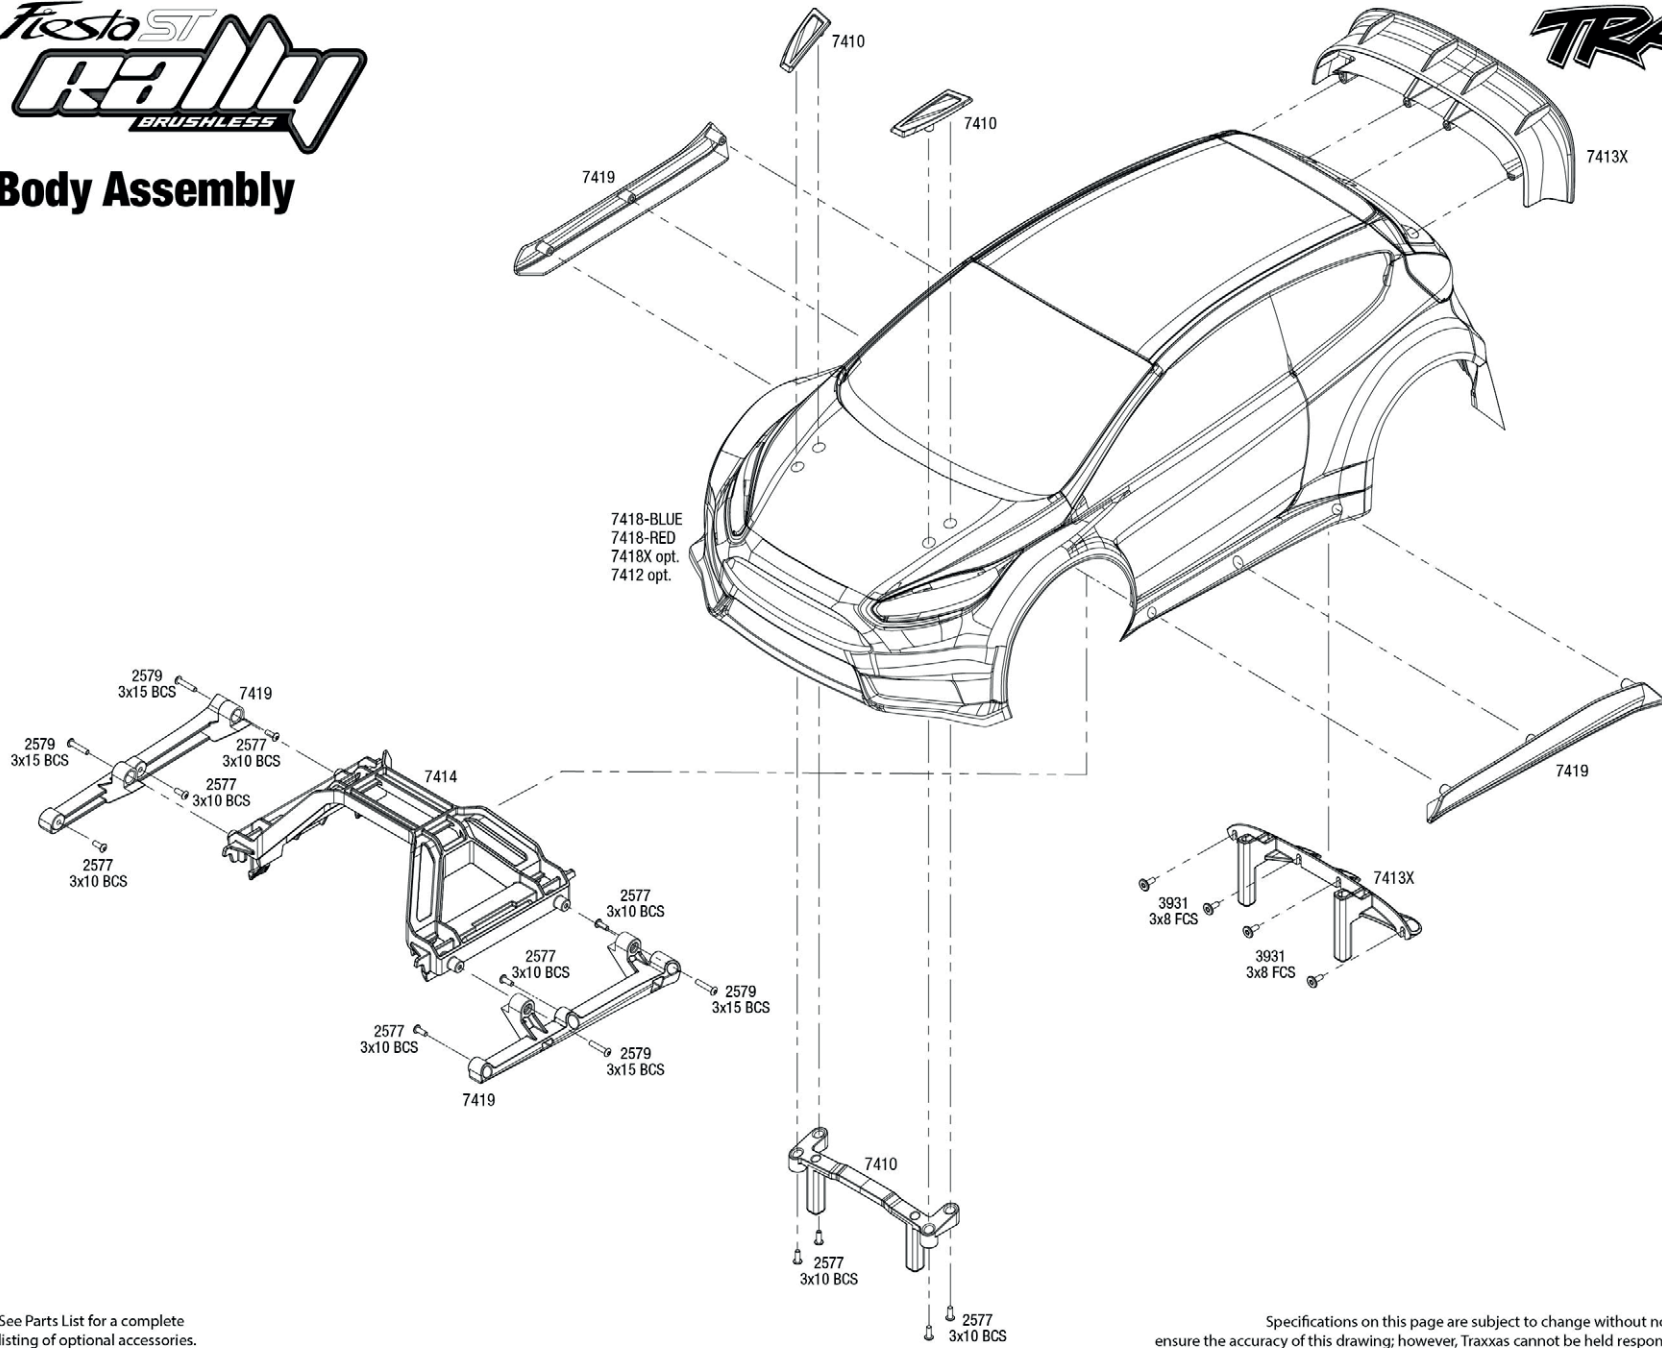

Body Assembly

See Parts List for a complete listing of optional accessories.

REV 240318-R02
Specifications on this page are subject to change without notice. Every attempt has been made to ensure the accuracy of this drawing; however, Traxxas cannot be held responsible for typographical or other errors.

Driveshafts

Modular Assembly

Transmission Assembly

See Parts List for a complete listing of optional accessories.

REV 240318-R02
 Specifications on this page are subject to change without notice. Every attempt has been made to ensure the accuracy of this drawing; however, Traxxas cannot be held responsible for typographical or other errors.