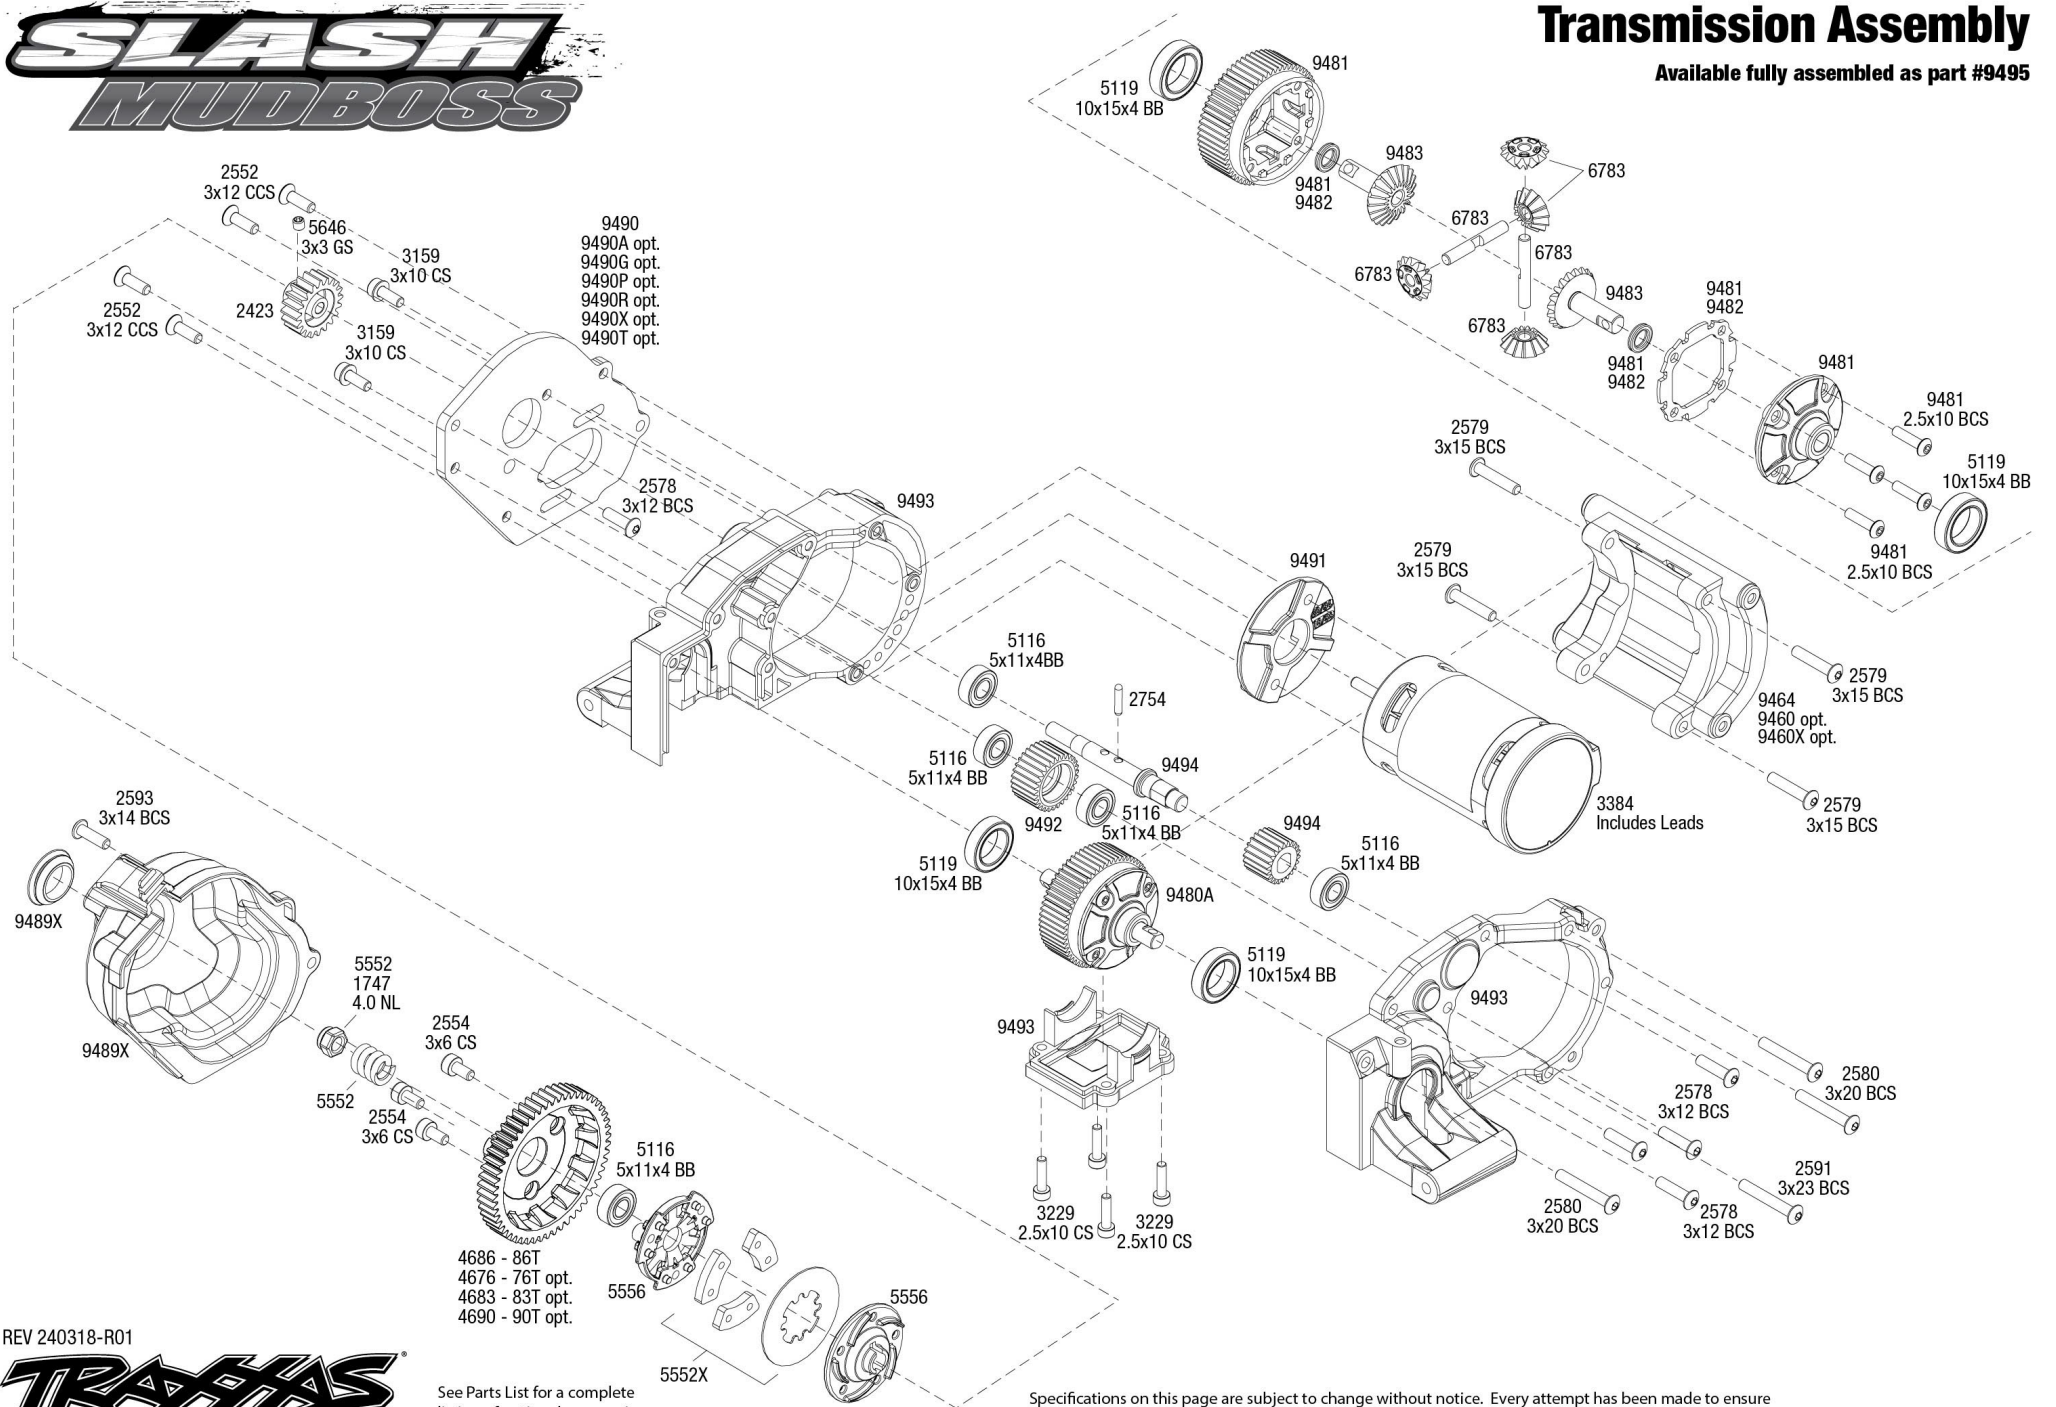

Available fully assembled as part #9495

REV 240318-R01

See Parts List for a complete listing of optional accessories.

Specifications on this page are subject to change without notice. Every attempt has been made to ensure the accuracy of this drawing; however, Traxxas cannot be held responsible for typographical or other errors.