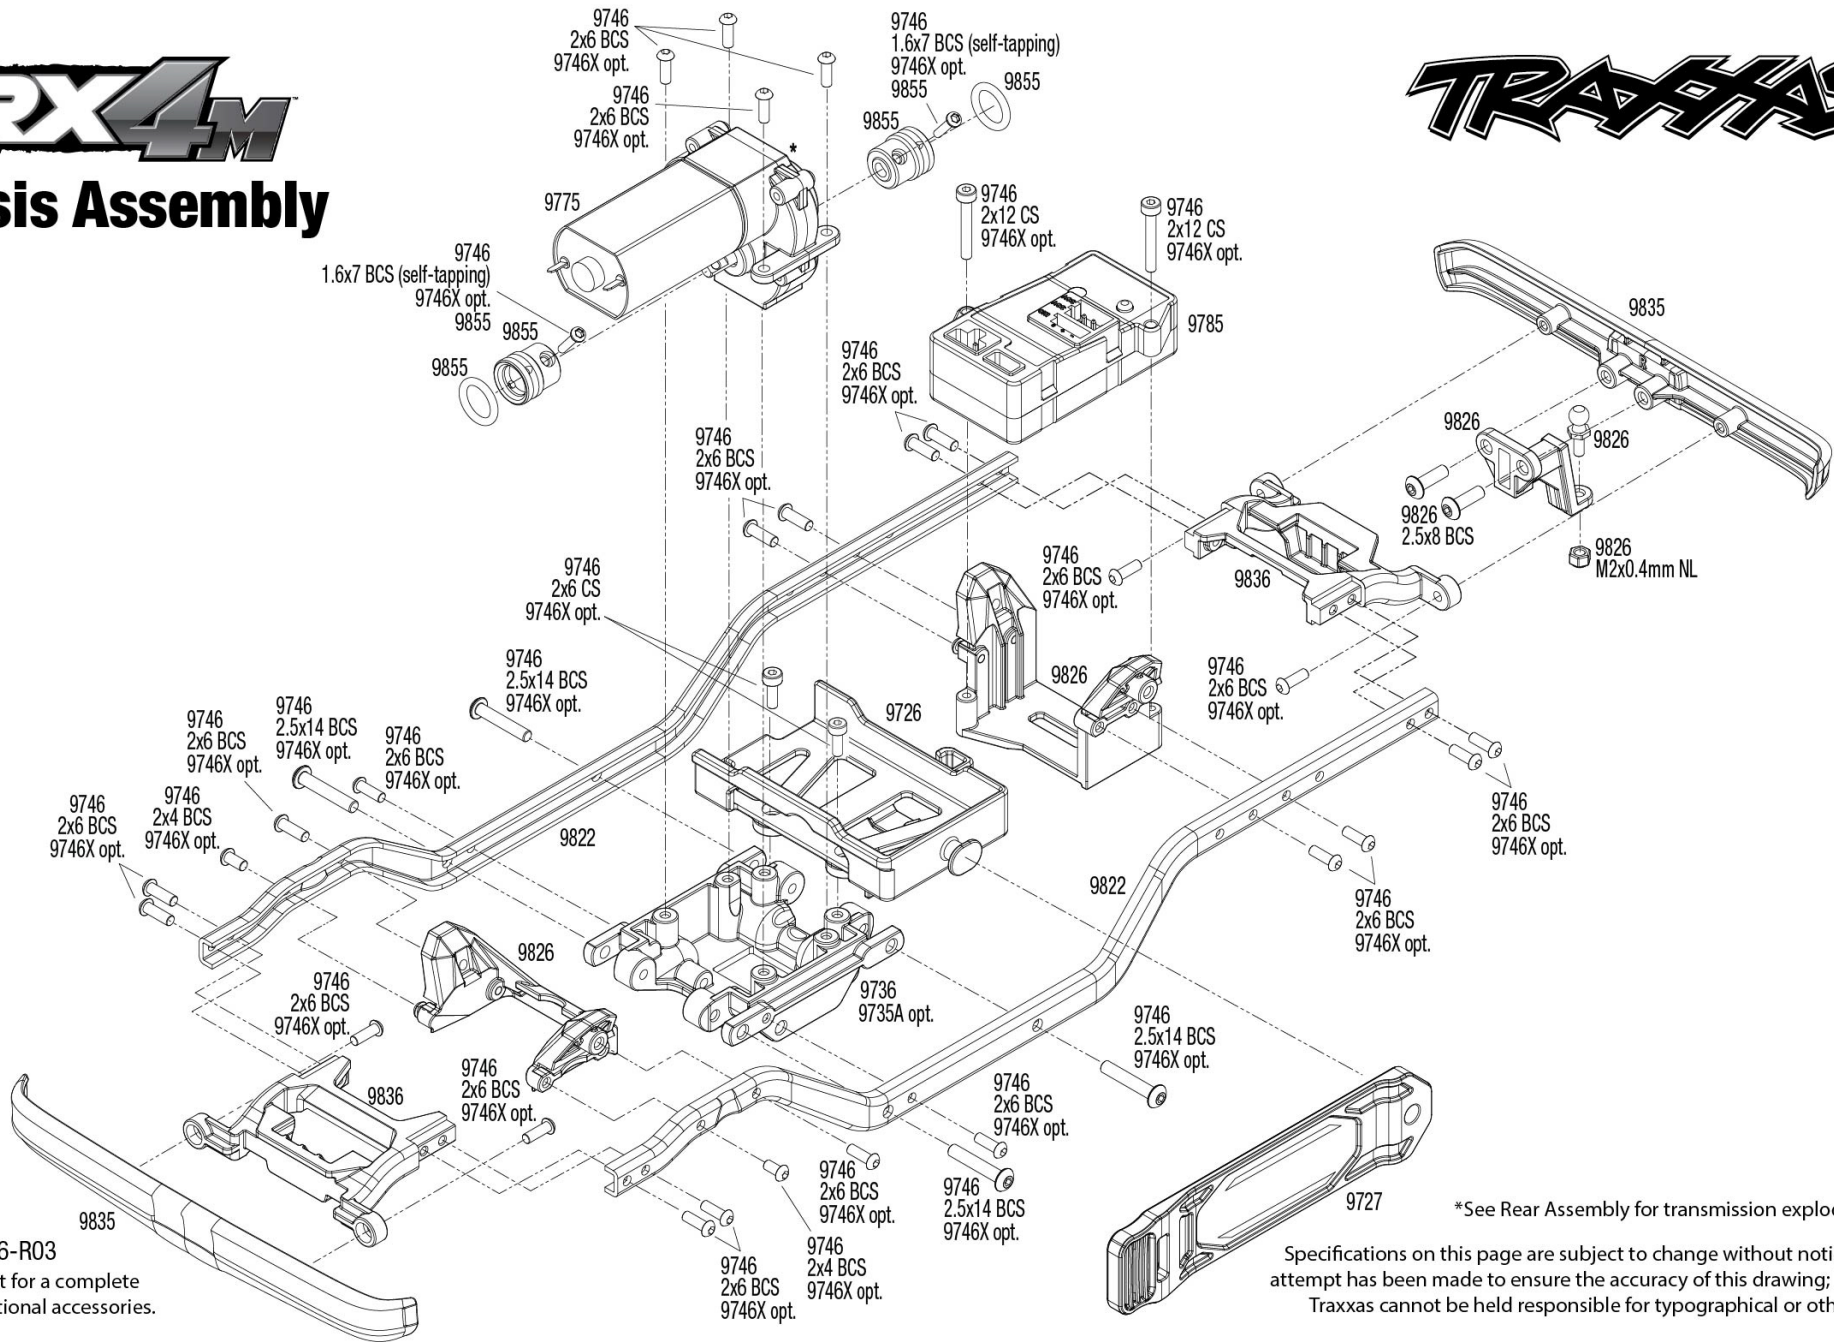

TRAXXAS

TRX4M

Body Assembly

REV 231206-R03

See Parts List for a complete listing of optional accessories.

Specifications on this page are subject to change without notice. Every attempt has been made to ensure the accuracy of this drawing; however, Traxxas cannot be held responsible for typographical or other errors.

TRX4M

Chassis Assembly

REV 231206-R03
See Parts List for a complete listing of optional accessories.

*See Rear Assembly for transmission exploded view.
Specifications on this page are subject to change without notice. Every attempt has been made to ensure the accuracy of this drawing; however, Traxxas cannot be held responsible for typographical or other errors.

TRX4M

Rear Assembly