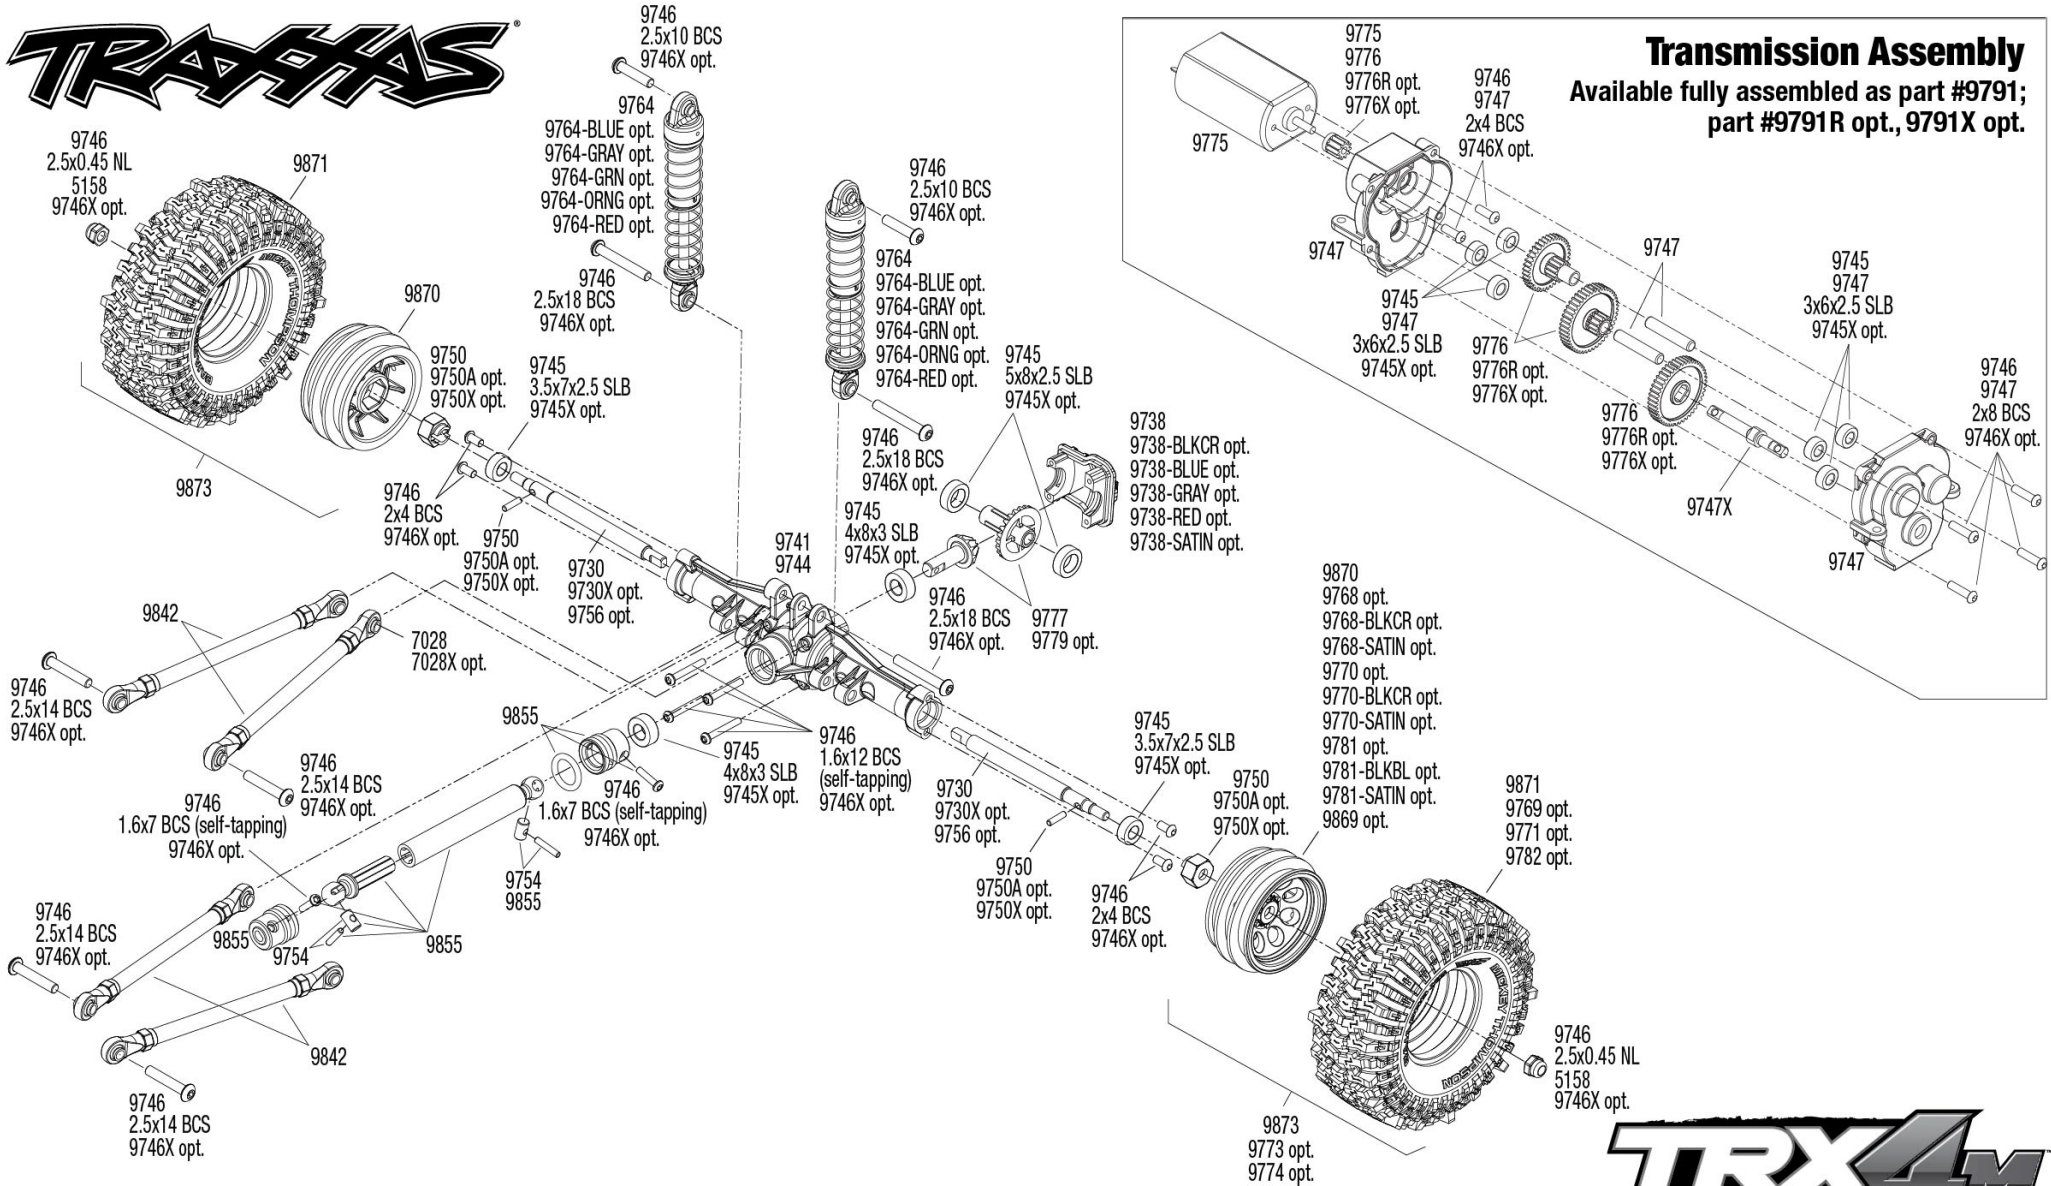

TRAXXAS

REV 231206-R03
See Parts List for a complete listing of optional accessories.

Specifications on this page are subject to change without notice. Every attempt has been made to ensure the accuracy of this drawing; however, Traxxas cannot be held responsible for typographical or other errors.

TRX4M

Rear Assembly