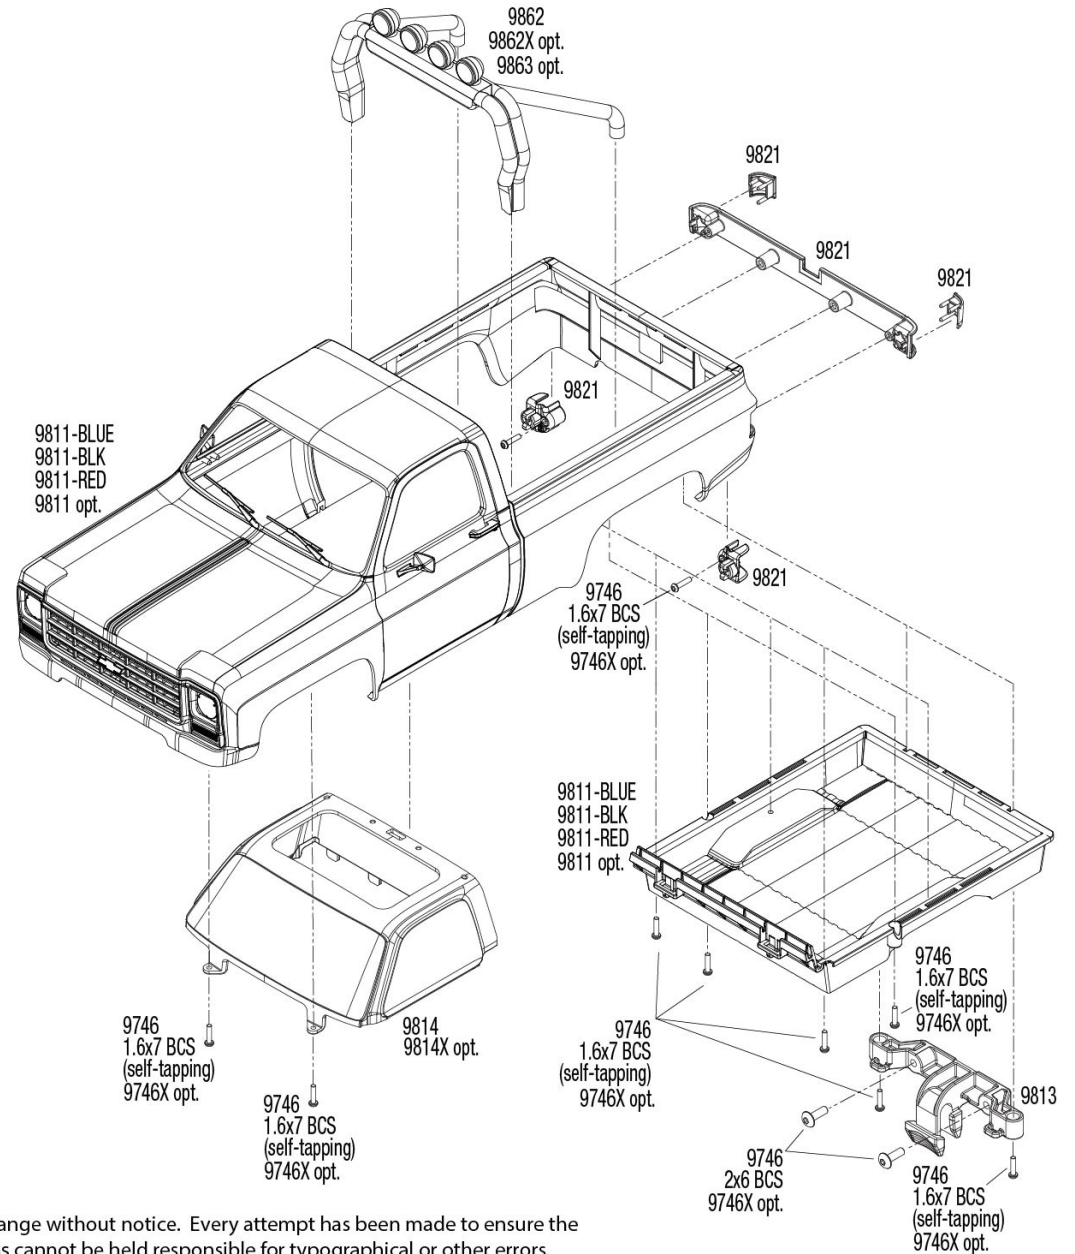

TRAXXAS

TRX4M

Body Assembly

REV 231206-R03

See Parts List for a complete listing of optional accessories.

Specifications on this page are subject to change without notice. Every attempt has been made to ensure the accuracy of this drawing; however, Traxxas cannot be held responsible for typographical or other errors.

TRX4M

Chassis Assembly

REV 231206-R03
See Parts List for a complete listing of optional accessories.

*See Rear Assembly for transmission exploded view.
Specifications on this page are subject to change without notice. Every attempt has been made to ensure the accuracy of this drawing; however, Traxxas cannot be held responsible for typographical or other errors.