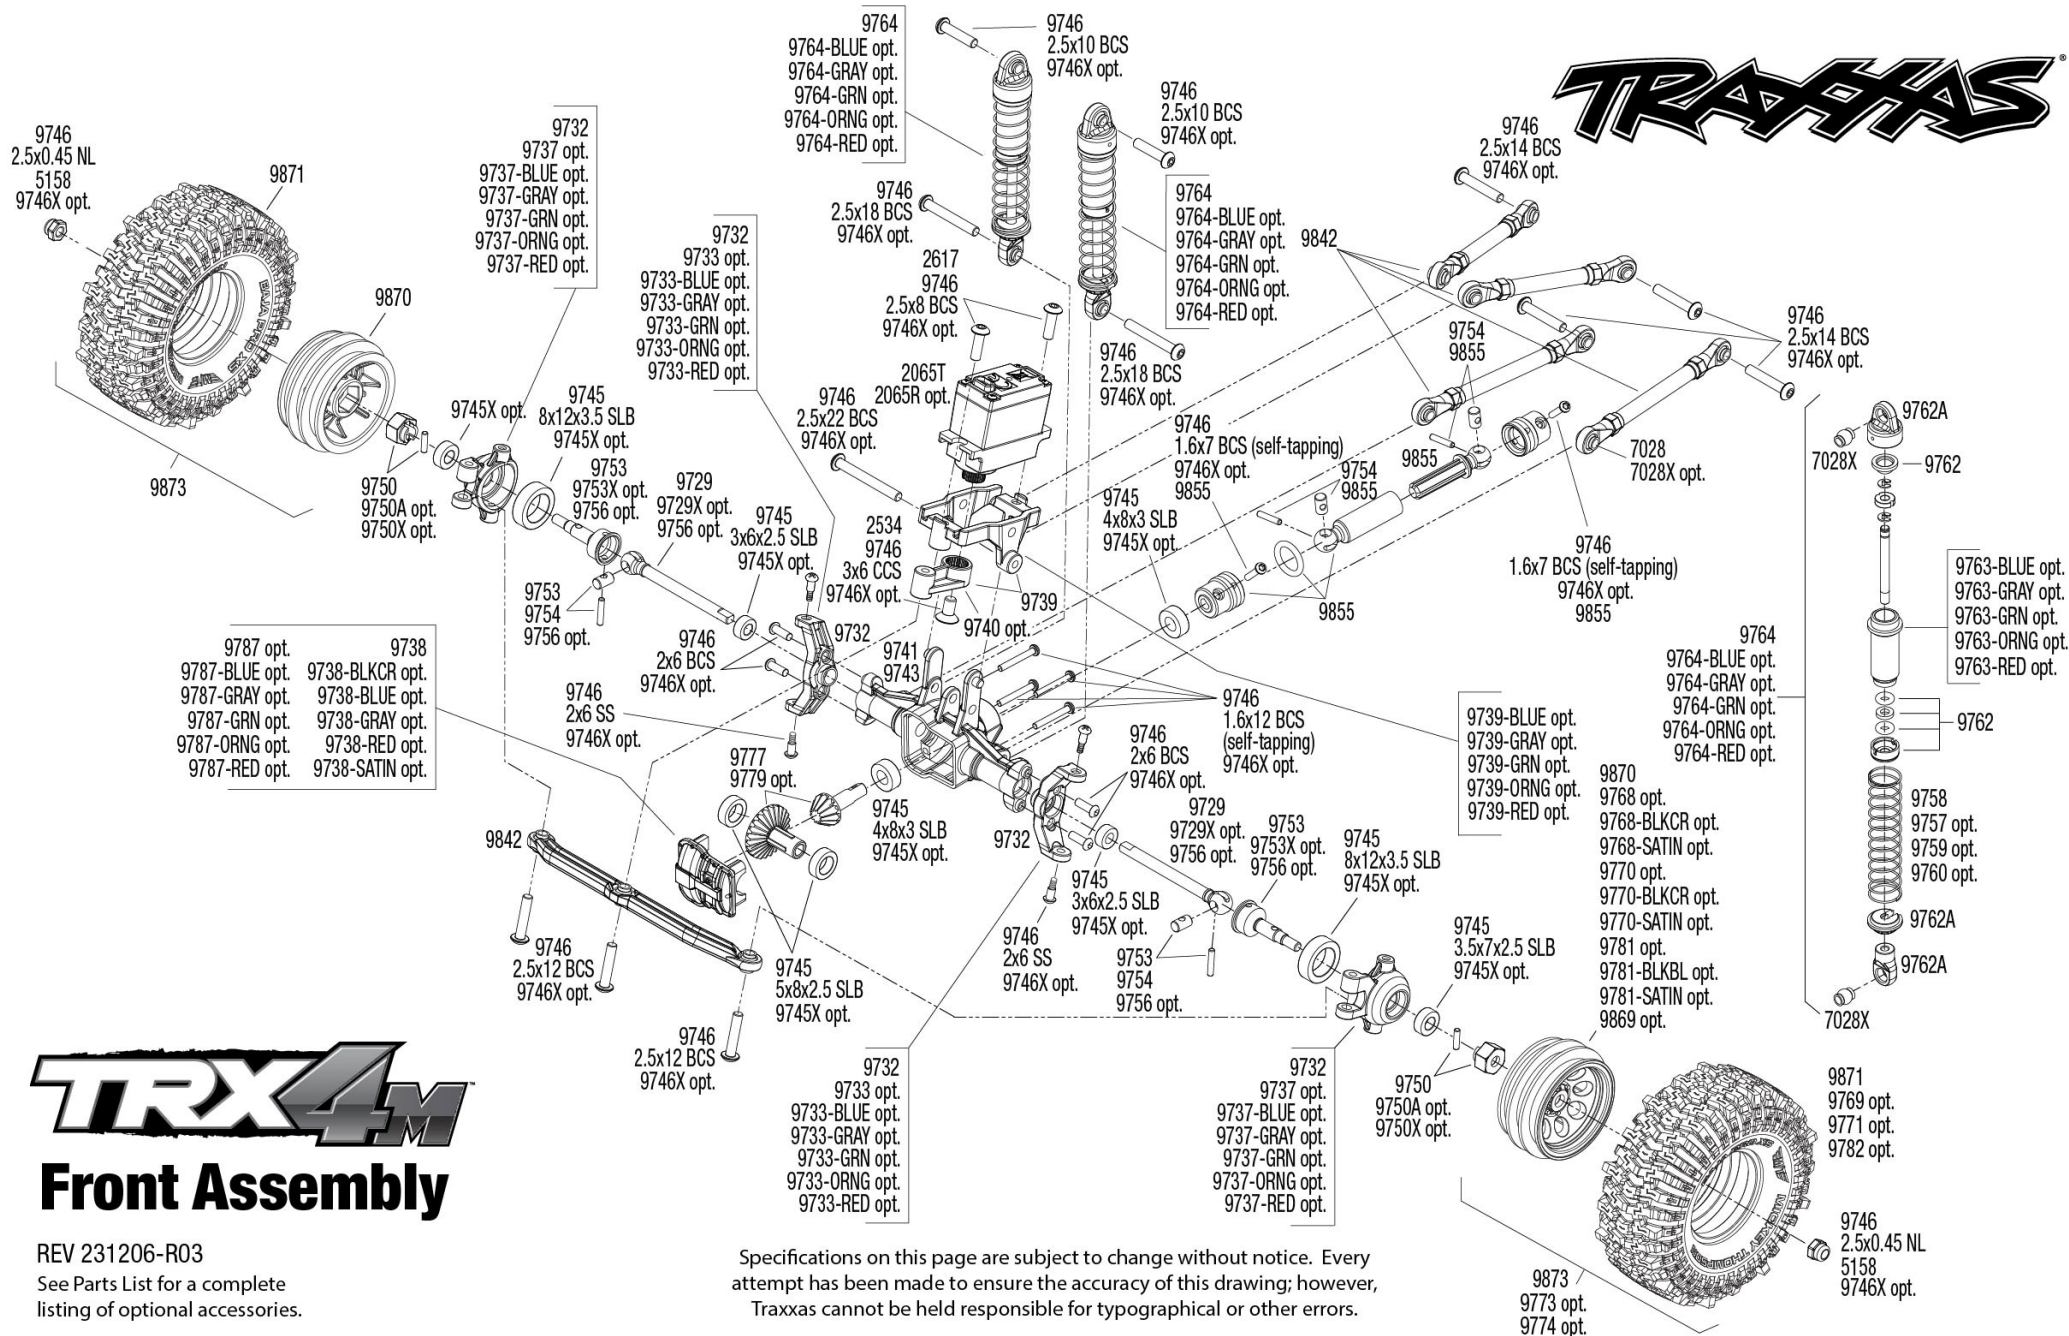

TRAXXAS

TRX4M

Body Assembly

REV 231206-R03

See Parts List for a complete listing of optional accessories.

Specifications on this page are subject to change without notice. Every attempt has been made to ensure the accuracy of this drawing; however, Traxxas cannot be held responsible for typographical or other errors.

TRX4M

Chassis Assembly

REV 231206-R03
See Parts List for a complete listing of optional accessories.

*See Rear Assembly for transmission exploded view.
Specifications on this page are subject to change without notice. Every attempt has been made to ensure the accuracy of this drawing; however, Traxxas cannot be held responsible for typographical or other errors.

TRAXXAS

TRX4M Front Assembly

REV 231206-R03

See Parts List for a complete listing of optional accessories.

Specifications on this page are subject to change without notice. Every attempt has been made to ensure the accuracy of this drawing; however, Traxxas cannot be held responsible for typographical or other errors.

TRX4M

Rear Assembly