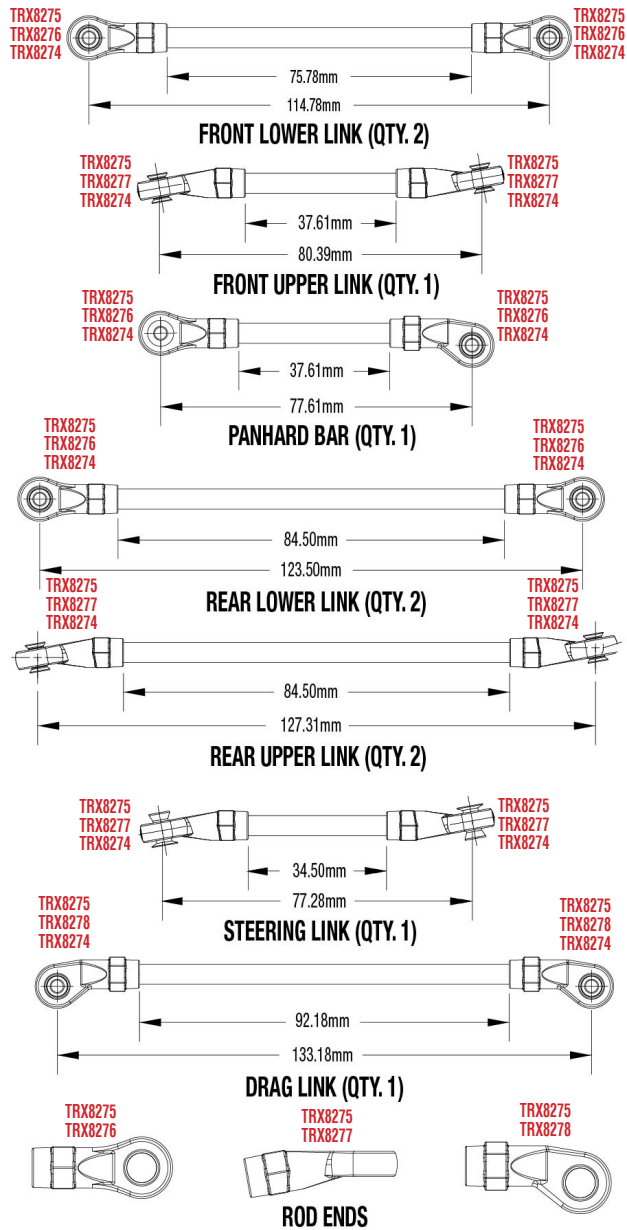

## MONTAGE VORNE

See Parts List for a complete listing of optional accessories.

Specifications on this page are subject to change without notice. Every attempt has been made to ensure the accuracy of this drawing; however, Traxxas cannot be held responsible for typographical or other errors.

## Link Abmessungen

Für Standard Kugeln Ersatz verwenden Sie bitte ArtNr. TRX5349.

## MODULARE MONTAGE

See Parts List for a complete listing of optional accessories.

REV 201020-R13  
 Specifications on this page are subject to change without notice. Every attempt has been made to ensure the accuracy of this drawing; however, Traxxas cannot be held responsible for typographical or other errors.