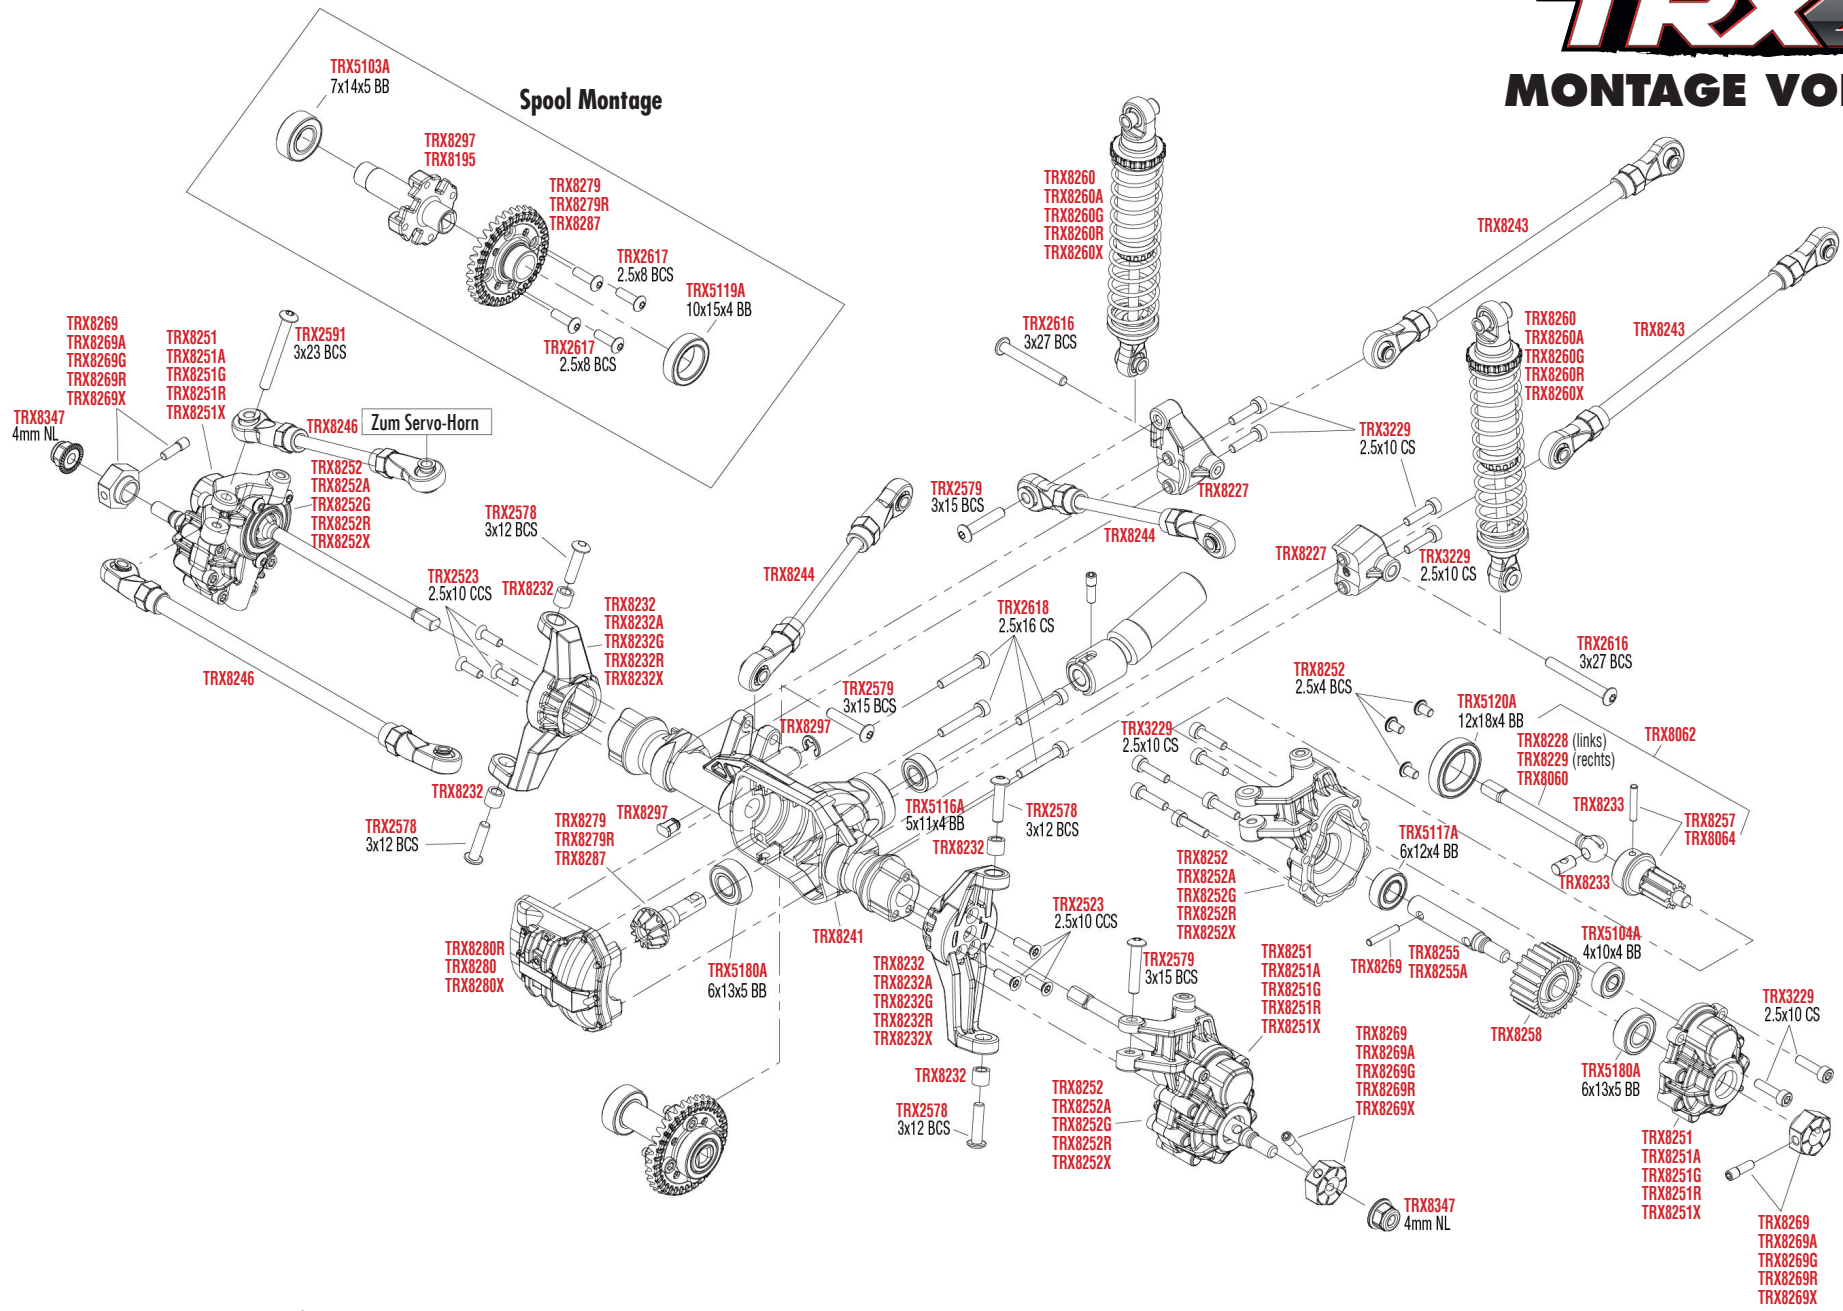

# TRX4

## MONTAGE VORNE

See Parts List for a complete listing of optional accessories.

Specifications on this page are subject to change without notice. Every attempt has been made to ensure the accuracy of this drawing; however, Traxxas cannot be held responsible for typographical or other errors.

REV 201020-R13

## Link Abmessungen

Für Standard Kugeln Ersatz verwenden Sie bitte ArtNr. TRX5349.