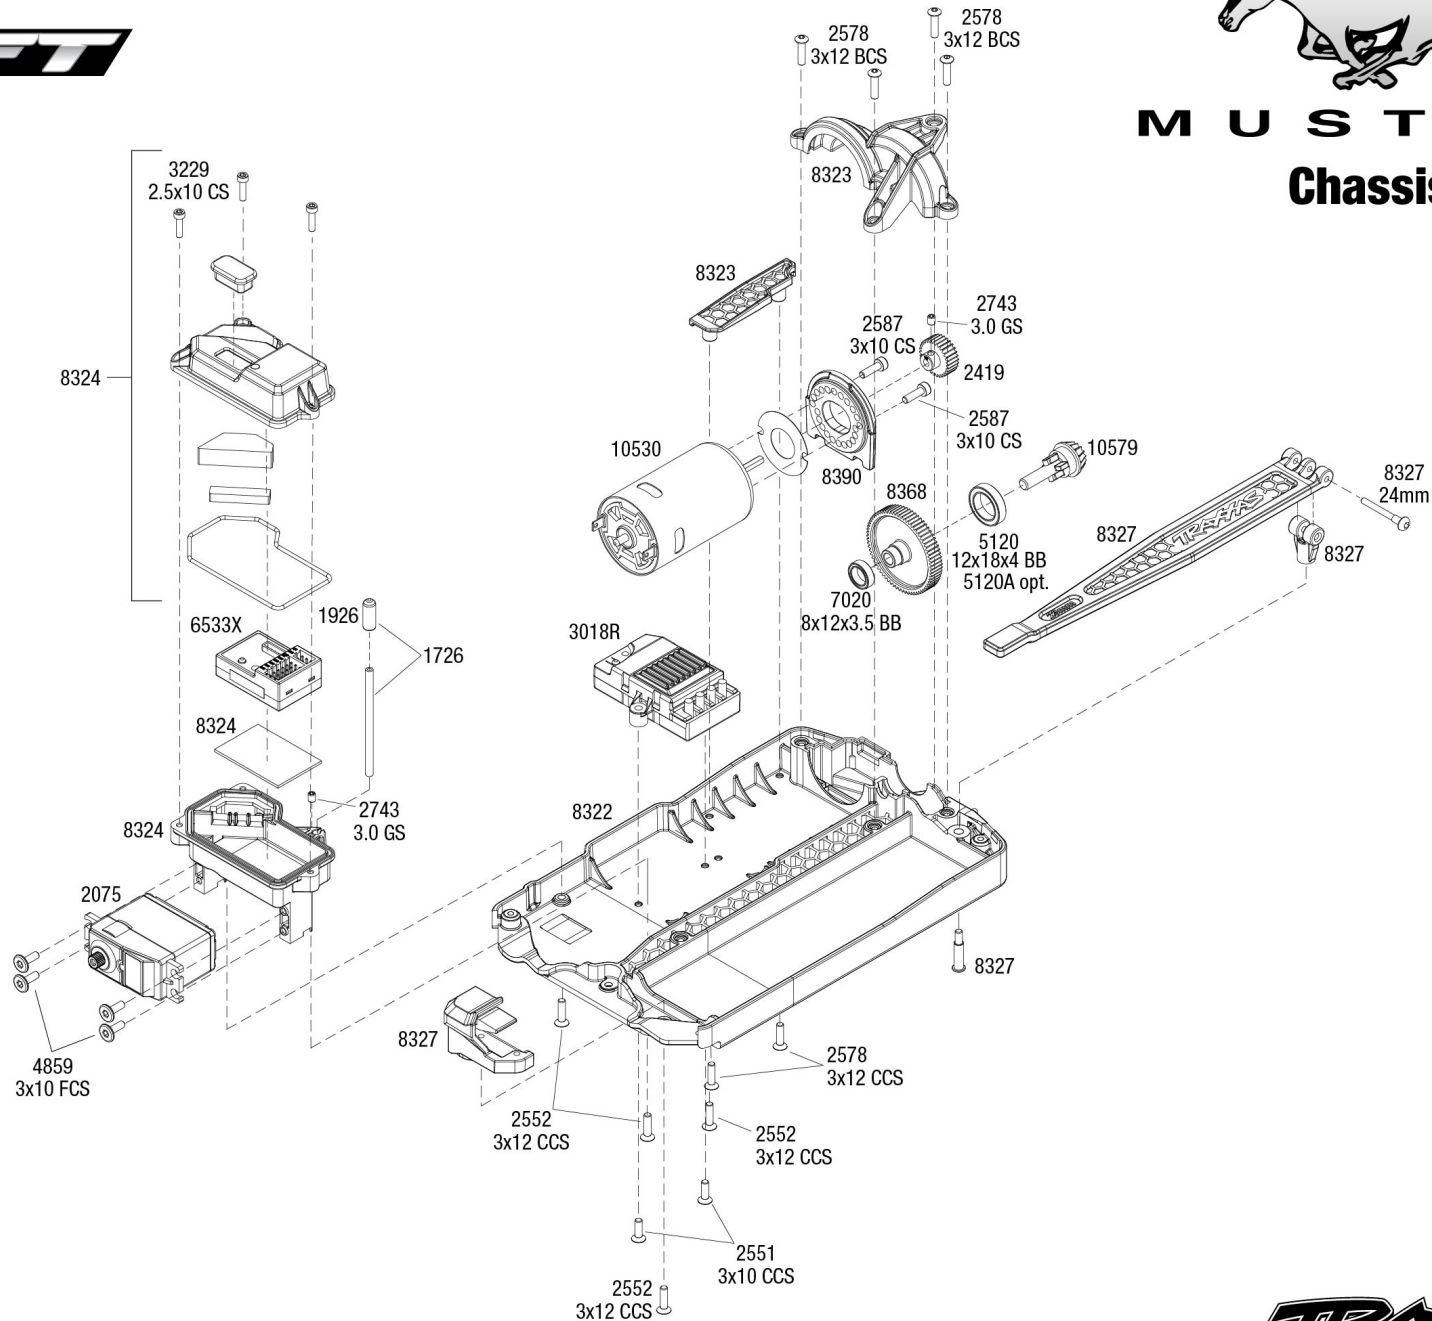

MUSTANG Chassis Assembly

See Parts List for a complete listing of optional accessories.

Specifications on this page are subject to change without notice. Every attempt has been made to ensure the accuracy of this drawing; however, Traxxas cannot be held responsible for typographical or other errors.

REV 240716-R01

TRAXXAS

4TEC DRIFT

M U S T A N G Modular Assembly

See Parts List for a complete listing of optional accessories.

REV 240716-R01

TRAXXAS

Specifications on this page are subject to change without notice. Every attempt has been made to ensure the accuracy of this drawing; however, Traxxas cannot be held responsible for typographical or other errors.