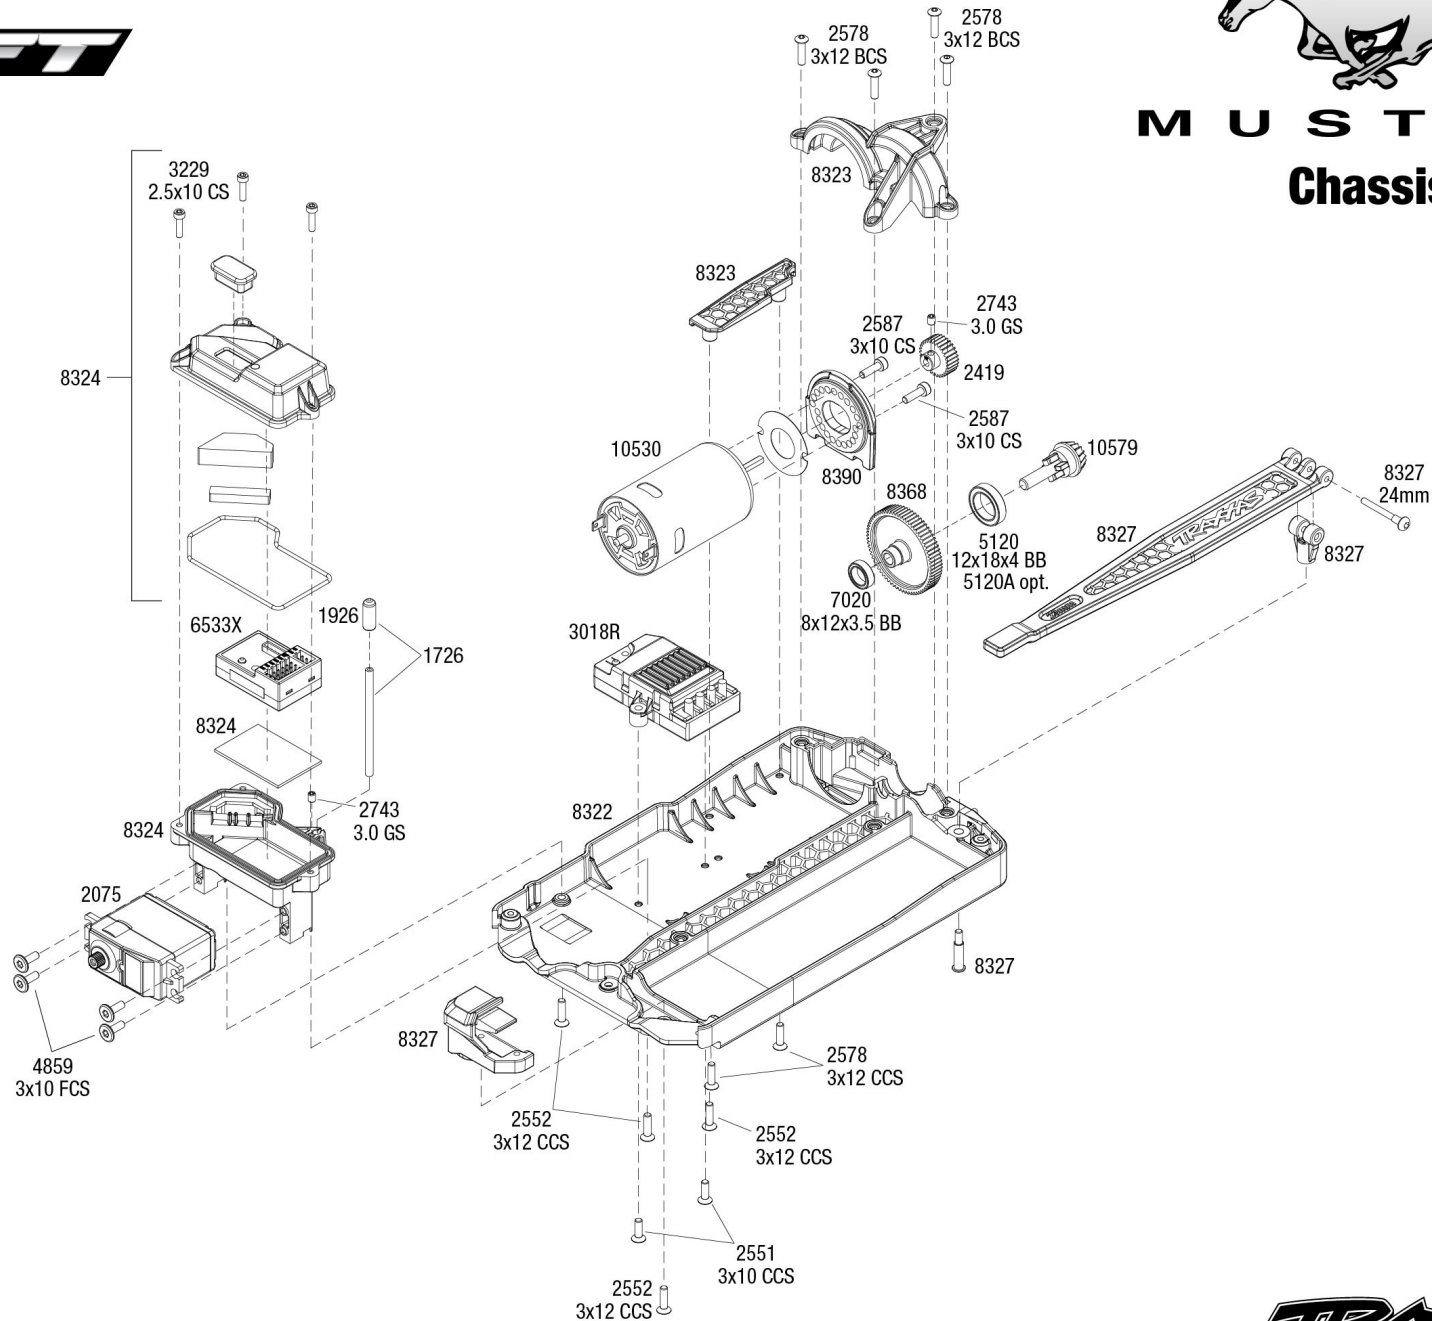

MUSTANG

Body Assembly

- 10511-BLK
- 10511-BLUE
- 10511-CPR
- 10511-GRN
- 10511-RED
- 10511-WHT
- 10511 opt.

- 3931
- 3x8 FCS

- 10511-BLK
- 10511-BLUE
- 10511-CPR
- 10511-GRN
- 10511-RED
- 10511-WHT
- 10511 opt.

Completed Assembly

REV 240716-R01

Specifications on this page are subject to change without notice. Every attempt has been made to ensure the accuracy of this drawing; however, Traxxas cannot be held responsible for typographical or other errors.

See Parts List for a complete listing of optional accessories.

MUSTANG Chassis Assembly

See Parts List for a complete listing of optional accessories.

Specifications on this page are subject to change without notice. Every attempt has been made to ensure the accuracy of this drawing; however, Traxxas cannot be held responsible for typographical or other errors.