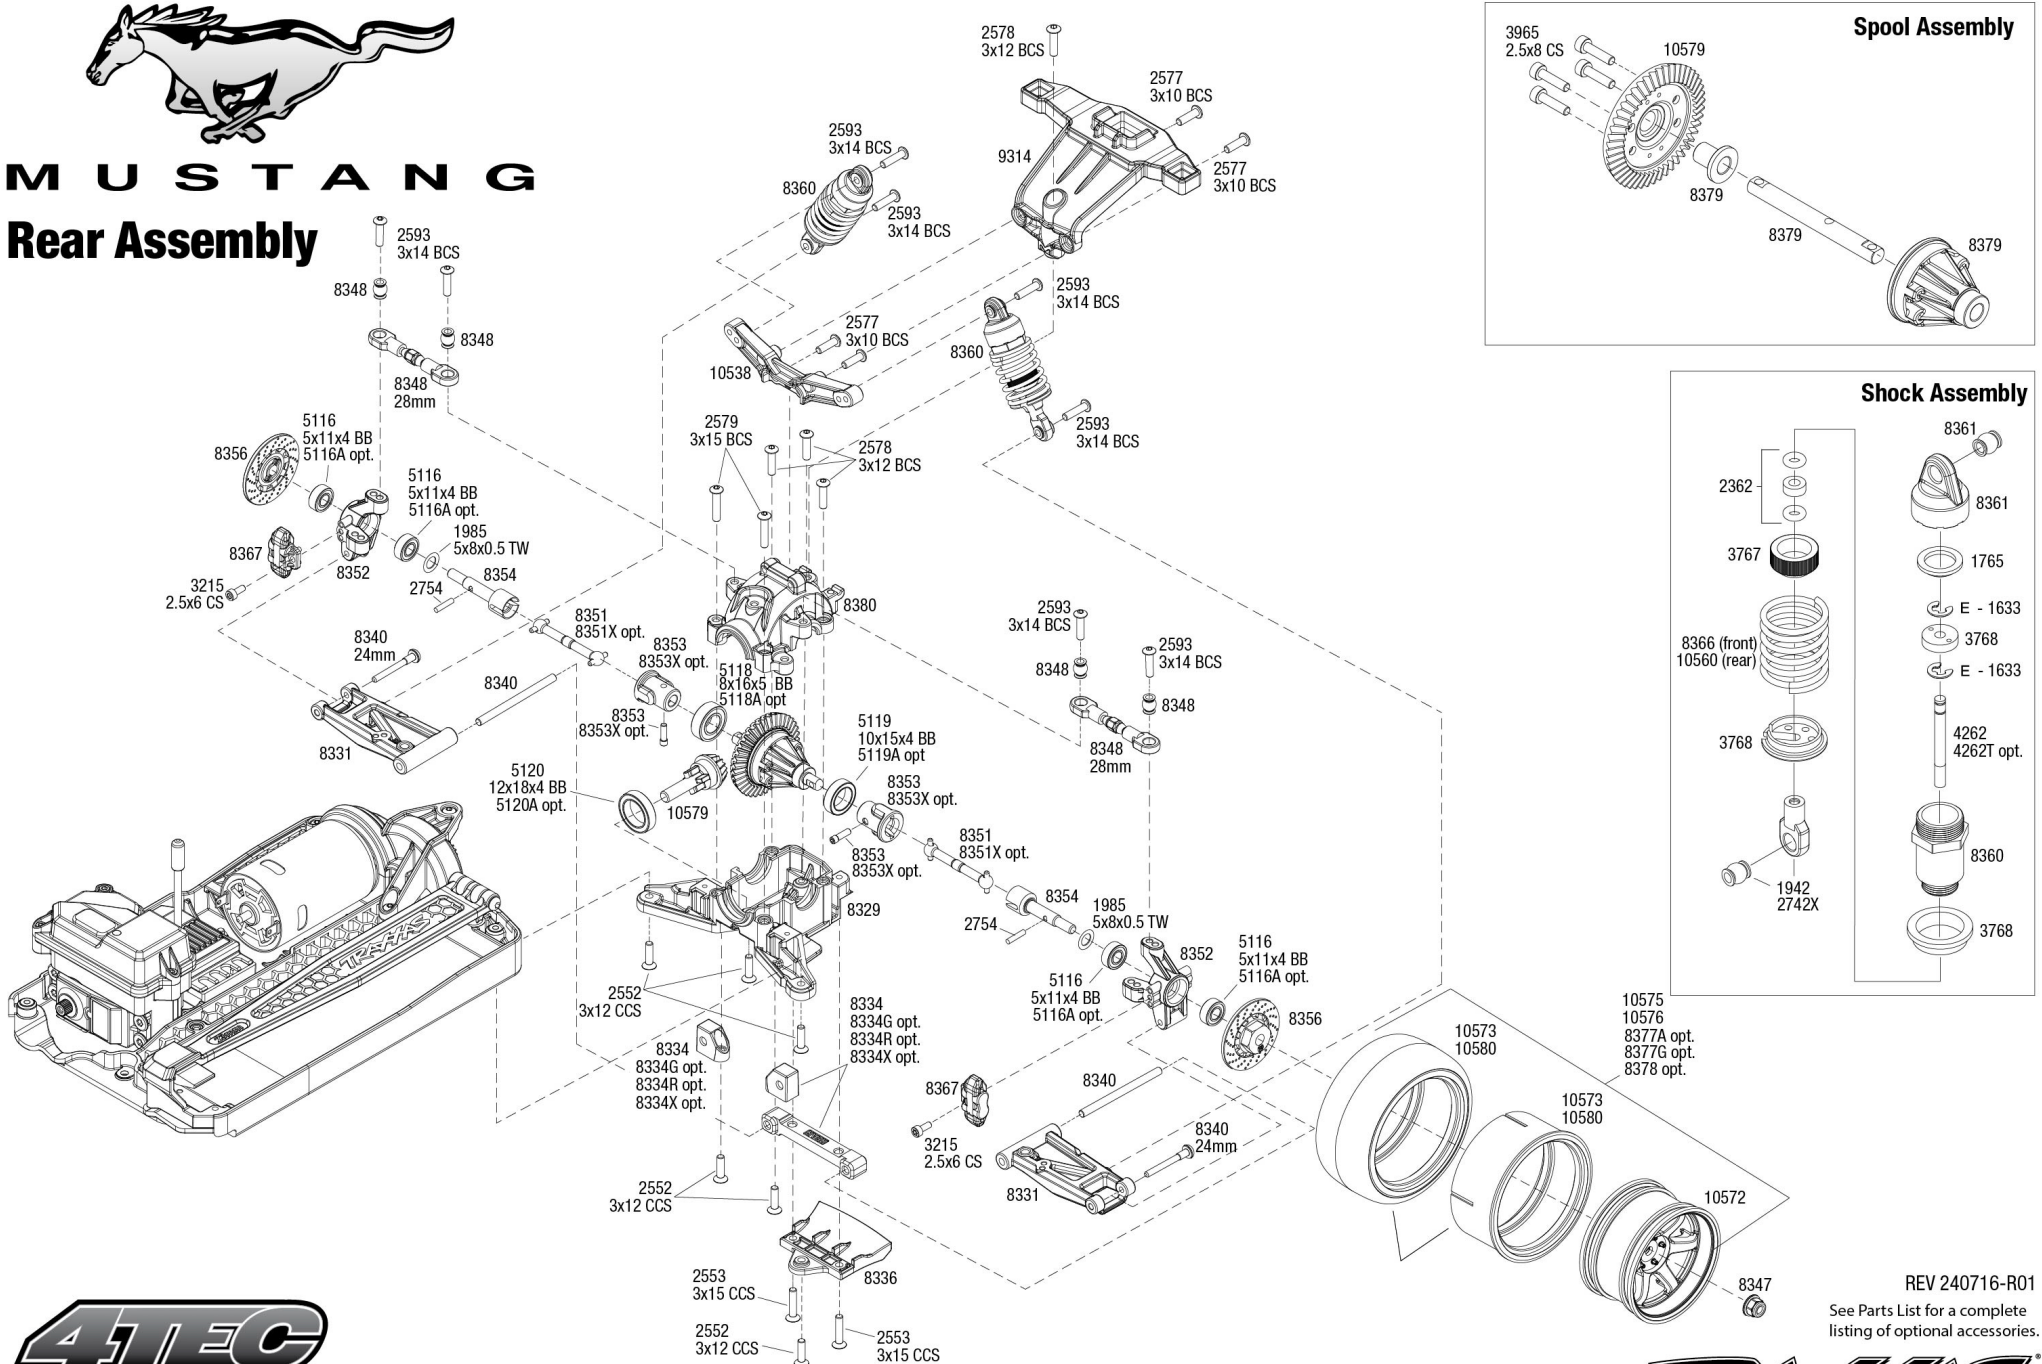

MUSTANG

Rear Assembly

Specifications on this page are subject to change without notice. Every attempt has been made to ensure the accuracy of this drawing; however, Traxxas cannot be held responsible for typographical or other errors.

REV 240716-R01
See Parts List for a complete listing of optional accessories.