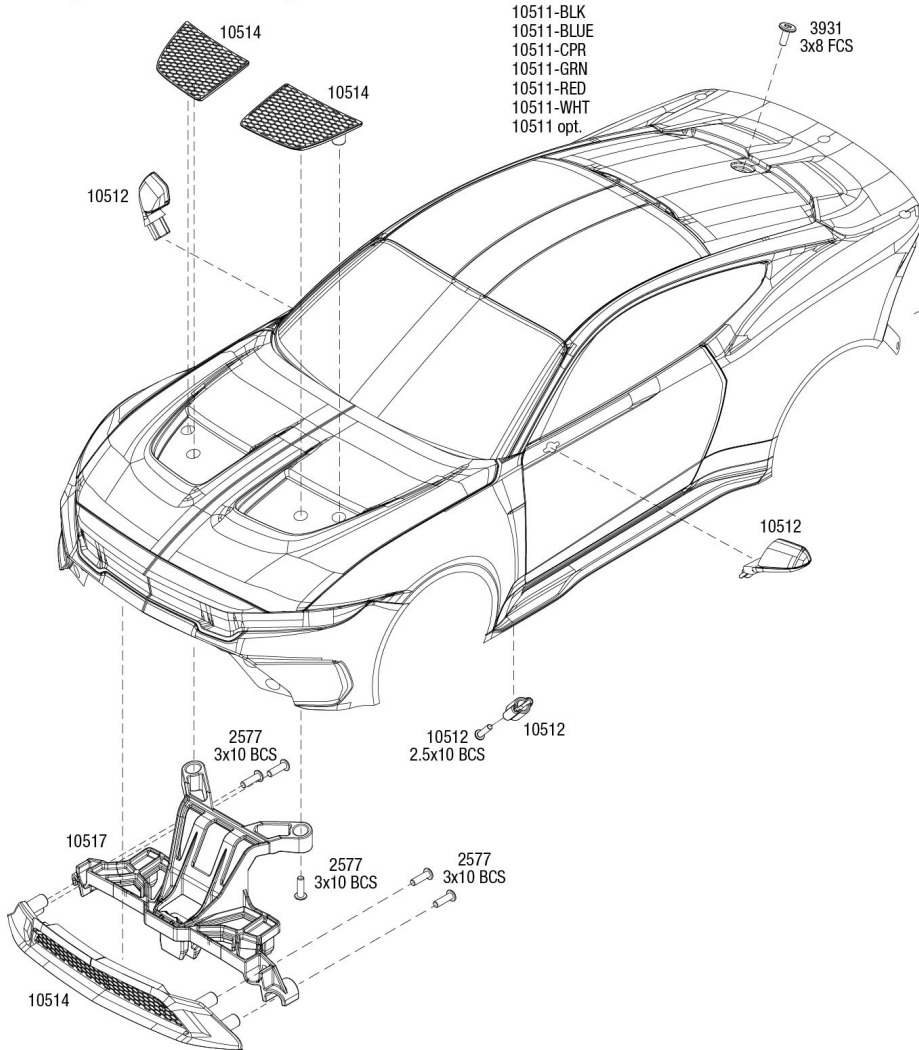

MUSTANG

Body Assembly

- 10511-BLK
- 10511-BLUE
- 10511-CPR
- 10511-GRN
- 10511-RED
- 10511-WHT
- 10511 opt.

- 3931
- 3x8 FCS

- 10511-BLK
- 10511-BLUE
- 10511-CPR
- 10511-GRN
- 10511-RED
- 10511-WHT
- 10511 opt.

Completed Assembly

REV 240716-R01

Specifications on this page are subject to change without notice. Every attempt has been made to ensure the accuracy of this drawing; however, Traxxas cannot be held responsible for typographical or other errors.

See Parts List for a complete listing of optional accessories.

MUSTANG Chassis Assembly

See Parts List for a complete listing of optional accessories.

Specifications on this page are subject to change without notice. Every attempt has been made to ensure the accuracy of this drawing; however, Traxxas cannot be held responsible for typographical or other errors.