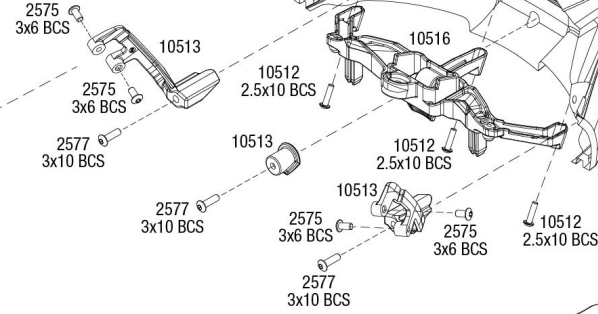

MUSTANG

Body Assembly

- 10511-BLK
- 10511-BLUE
- 10511-CPR
- 10511-GRN
- 10511-RED
- 10511-WHT
- 10511 opt.

- 3931
- 3x8 FCS

- 10511-BLK
- 10511-BLUE
- 10511-CPR
- 10511-GRN
- 10511-RED
- 10511-WHT
- 10511 opt.

Completed Assembly

REV 240716-R01

Specifications on this page are subject to change without notice. Every attempt has been made to ensure the accuracy of this drawing; however, Traxxas cannot be held responsible for typographical or other errors.

REV 240716-R01

TRAXXAS

MUSTANG

Rear Assembly

Specifications on this page are subject to change without notice. Every attempt has been made to ensure the accuracy of this drawing; however, Traxxas cannot be held responsible for typographical or other errors.