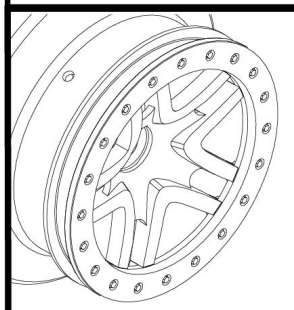

Split Spoke Wheels

Specifications on this page are subject to change without notice. Every attempt has been made to ensure the accuracy of this drawing; however, Traxxas cannot be held responsible for typographical or other errors. See Parts List for a complete listing of optional accessories.

BFGoodrich and all associated names are trademarks used with permission. Distributed under license by Traxxas LP. Copyright © 2024 MNA, Inc. All rights reserved.

* Wheels and/or tires sold in pairs
†TSM rated
REV 240516-R01