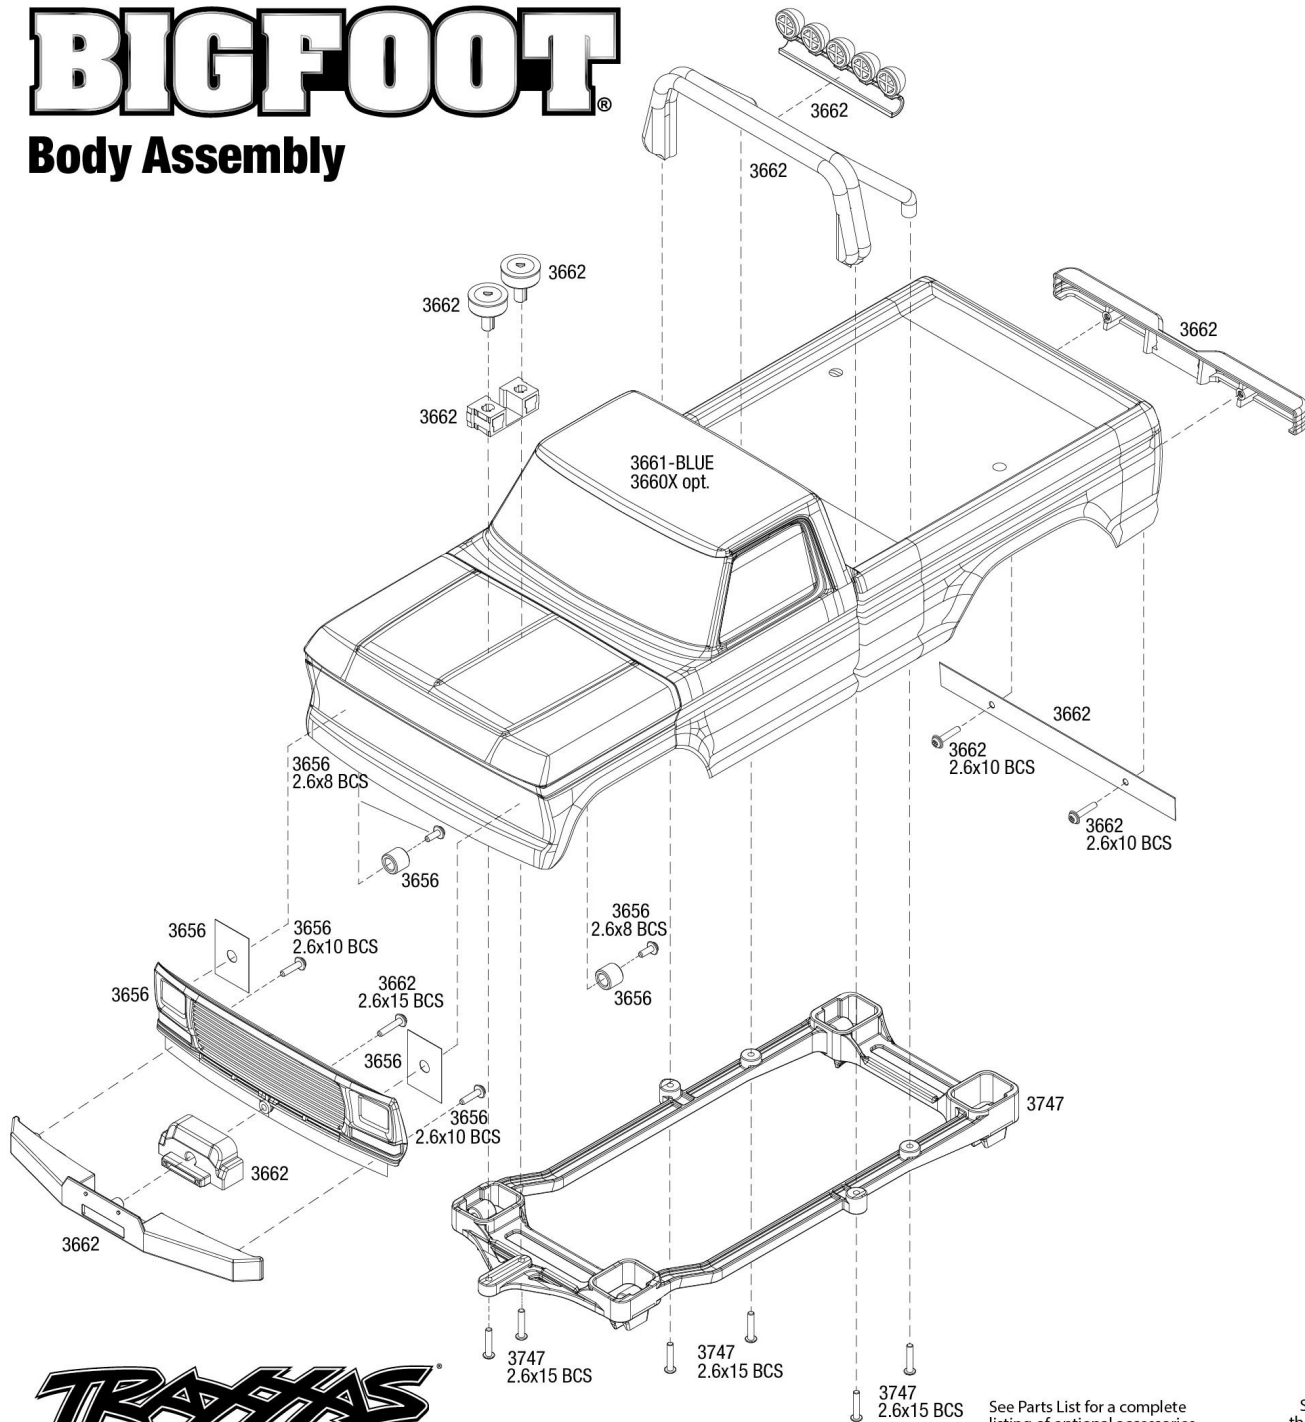

## Body Assembly

**Completed Assembly  
(view from bottom)**

- 3660X Body, Bigfoot® No. 1, Officially Licensed replica (clear, requires painting)/ window masks/ decal sheet
- 3661-BLUE Body, Bigfoot® No. 1, Officially Licensed replica (painted, decals applied) (assembled with body support for clipless mounting)
- 3747 Body support (with front & rear latches)/ 2.6x15mm BCS (6) (for clipless body mounting)
- 3656 Grille, Bigfoot® No. 1 (chrome)/ decals/ adhesive tape/ mounting hardware
- 3662 Body accessories kit, Bigfoot® No. 1 (includes winch, front and rear bumpers, roll bar, light bar, engine detail, & mounting hardware) (grille sold separately)

**Completed Assembly  
(view from top)**

- 3660X Body, Bigfoot® No. 1, Officially Licensed replica (clear, requires painting)/ window masks/ decal sheet
- 3661-BLUE Body, Bigfoot® No. 1, Officially Licensed replica (painted, decals applied) (assembled with body support for clipless mounting)
- 3747 Body support (with front & rear latches)/ 2.6x15mm BCS (6) (for clipless body mounting)
- 3656 Grille, Bigfoot® No. 1 (chrome)/ decals/ adhesive tape/ mounting hardware
- 3662 Body accessories kit, Bigfoot® No. 1 (includes winch, front and rear bumpers, roll bar, light bar, engine detail, & mounting hardware) (grille sold separately)