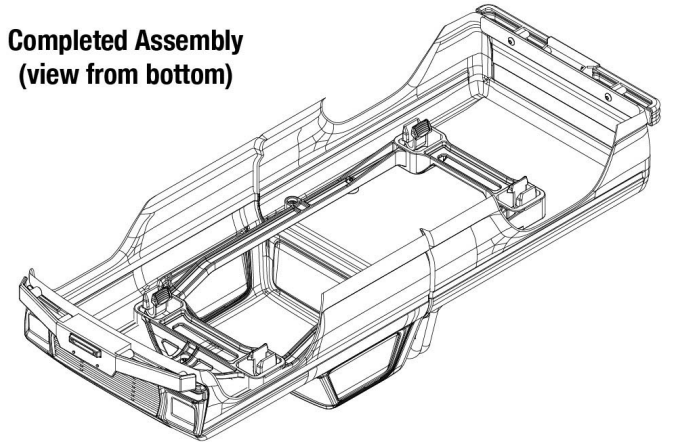

## Body Assembly

**Completed Assembly  
(view from bottom)**

- 3660X Body, Bigfoot® No. 1, Officially Licensed replica (clear, requires painting)/ window masks/ decal sheet
- 3661-BLUE Body, Bigfoot® No. 1, Officially Licensed replica (painted, decals applied) (assembled with body support for clipless mounting)
- 3747 Body support (with front & rear latches)/ 2.6x15mm BCS (6) (for clipless body mounting)
- 3656 Grille, Bigfoot® No. 1 (chrome)/ decals/ adhesive tape/ mounting hardware
- 3662 Body accessories kit, Bigfoot® No. 1 (includes winch, front and rear bumpers, roll bar, light bar, engine detail, & mounting hardware) (grille sold separately)