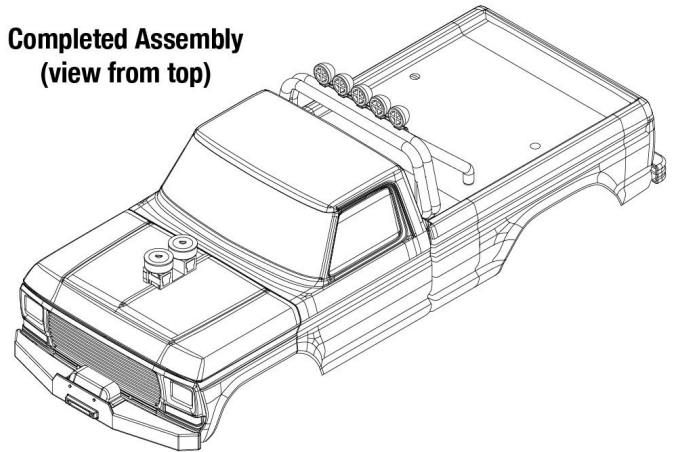

**Completed Assembly
(view from top)**

- 3660X Body, Bigfoot® No. 1, Officially Licensed replica (clear, requires painting)/ window masks/ decal sheet
- 3661-BLUE Body, Bigfoot® No. 1, Officially Licensed replica (painted, decals applied) (assembled with body support for clipless mounting)
- 3747 Body support (with front & rear latches)/ 2.6x15mm BCS (6) (for clipless body mounting)
- 3656 Grille, Bigfoot® No. 1 (chrome)/ decals/ adhesive tape/ mounting hardware
- 3662 Body accessories kit, Bigfoot® No. 1 (includes winch, front and rear bumpers, roll bar, light bar, engine detail, & mounting hardware) (grille sold separately)

See Parts List for a complete listing of optional accessories.

REV 240503-R01
Specifications on this page are subject to change without notice. Every attempt has been made to ensure the accuracy of this drawing; however, Traxxas cannot be held responsible for typographical or other errors.