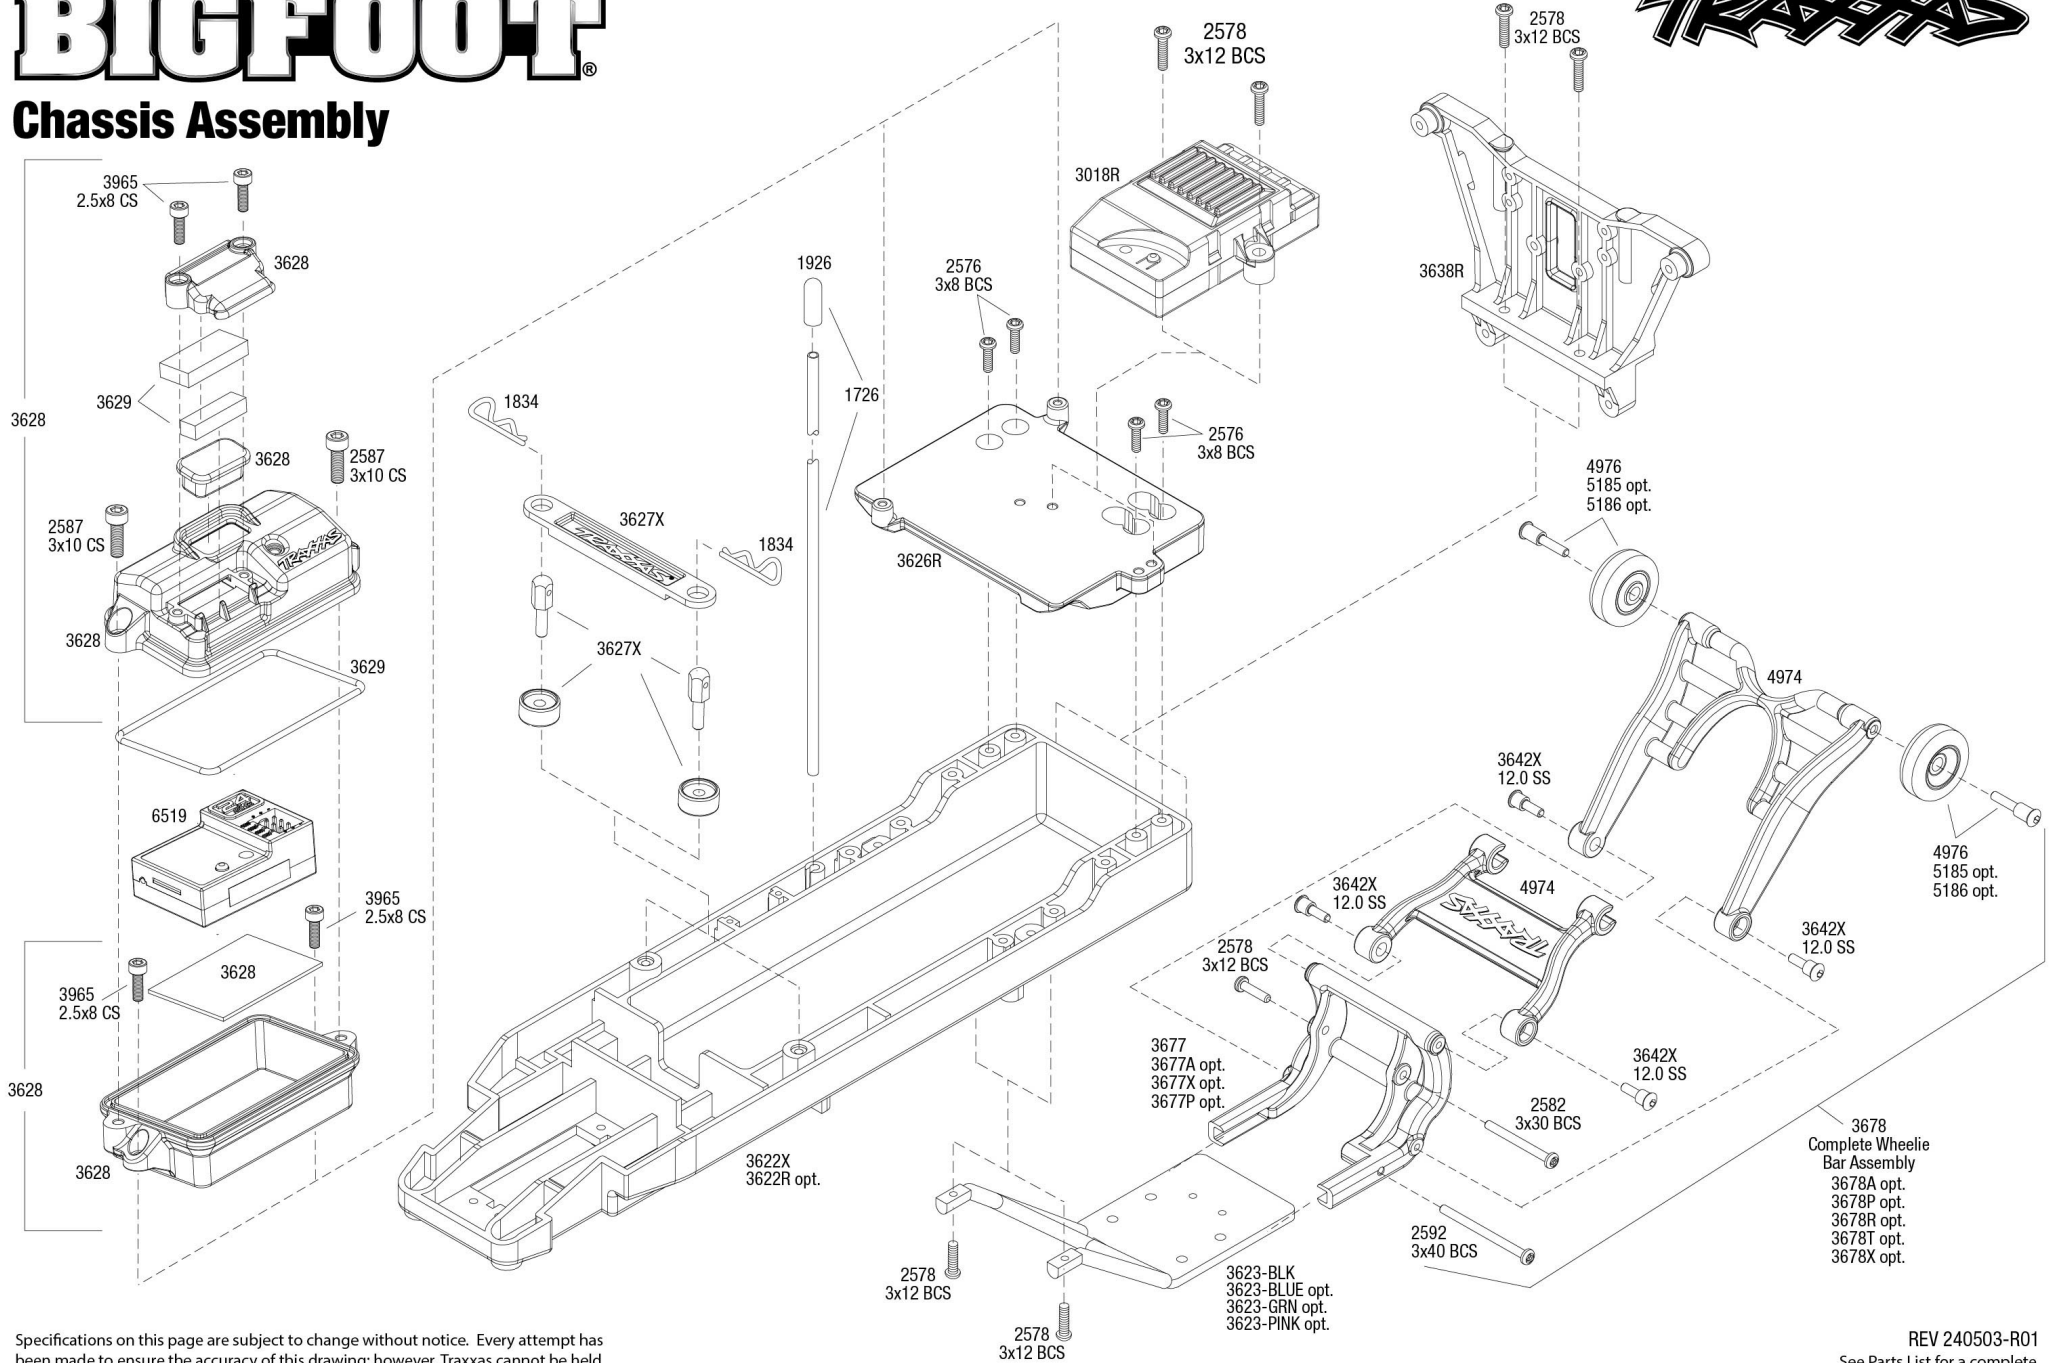

BIGFOOT®

Chassis Assembly

Specifications on this page are subject to change without notice. Every attempt has been made to ensure the accuracy of this drawing; however, Traxxas cannot be held responsible for typographical or other errors.

REV 240503-R01
See Parts List for a complete listing of optional accessories.