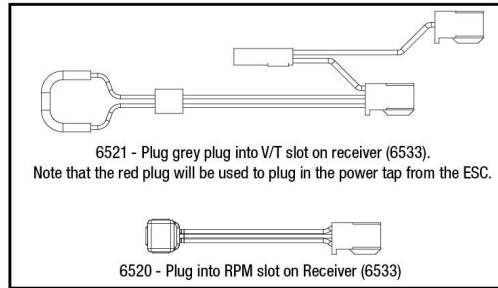

Chassis Assembly

Telemetry Sensors

See Parts List for a complete listing of optional accessories.

Specifications on this page are subject to change without notice. Every attempt has been made to ensure the accuracy of this drawing; however, Traxxas cannot be held responsible for typographical or other errors.