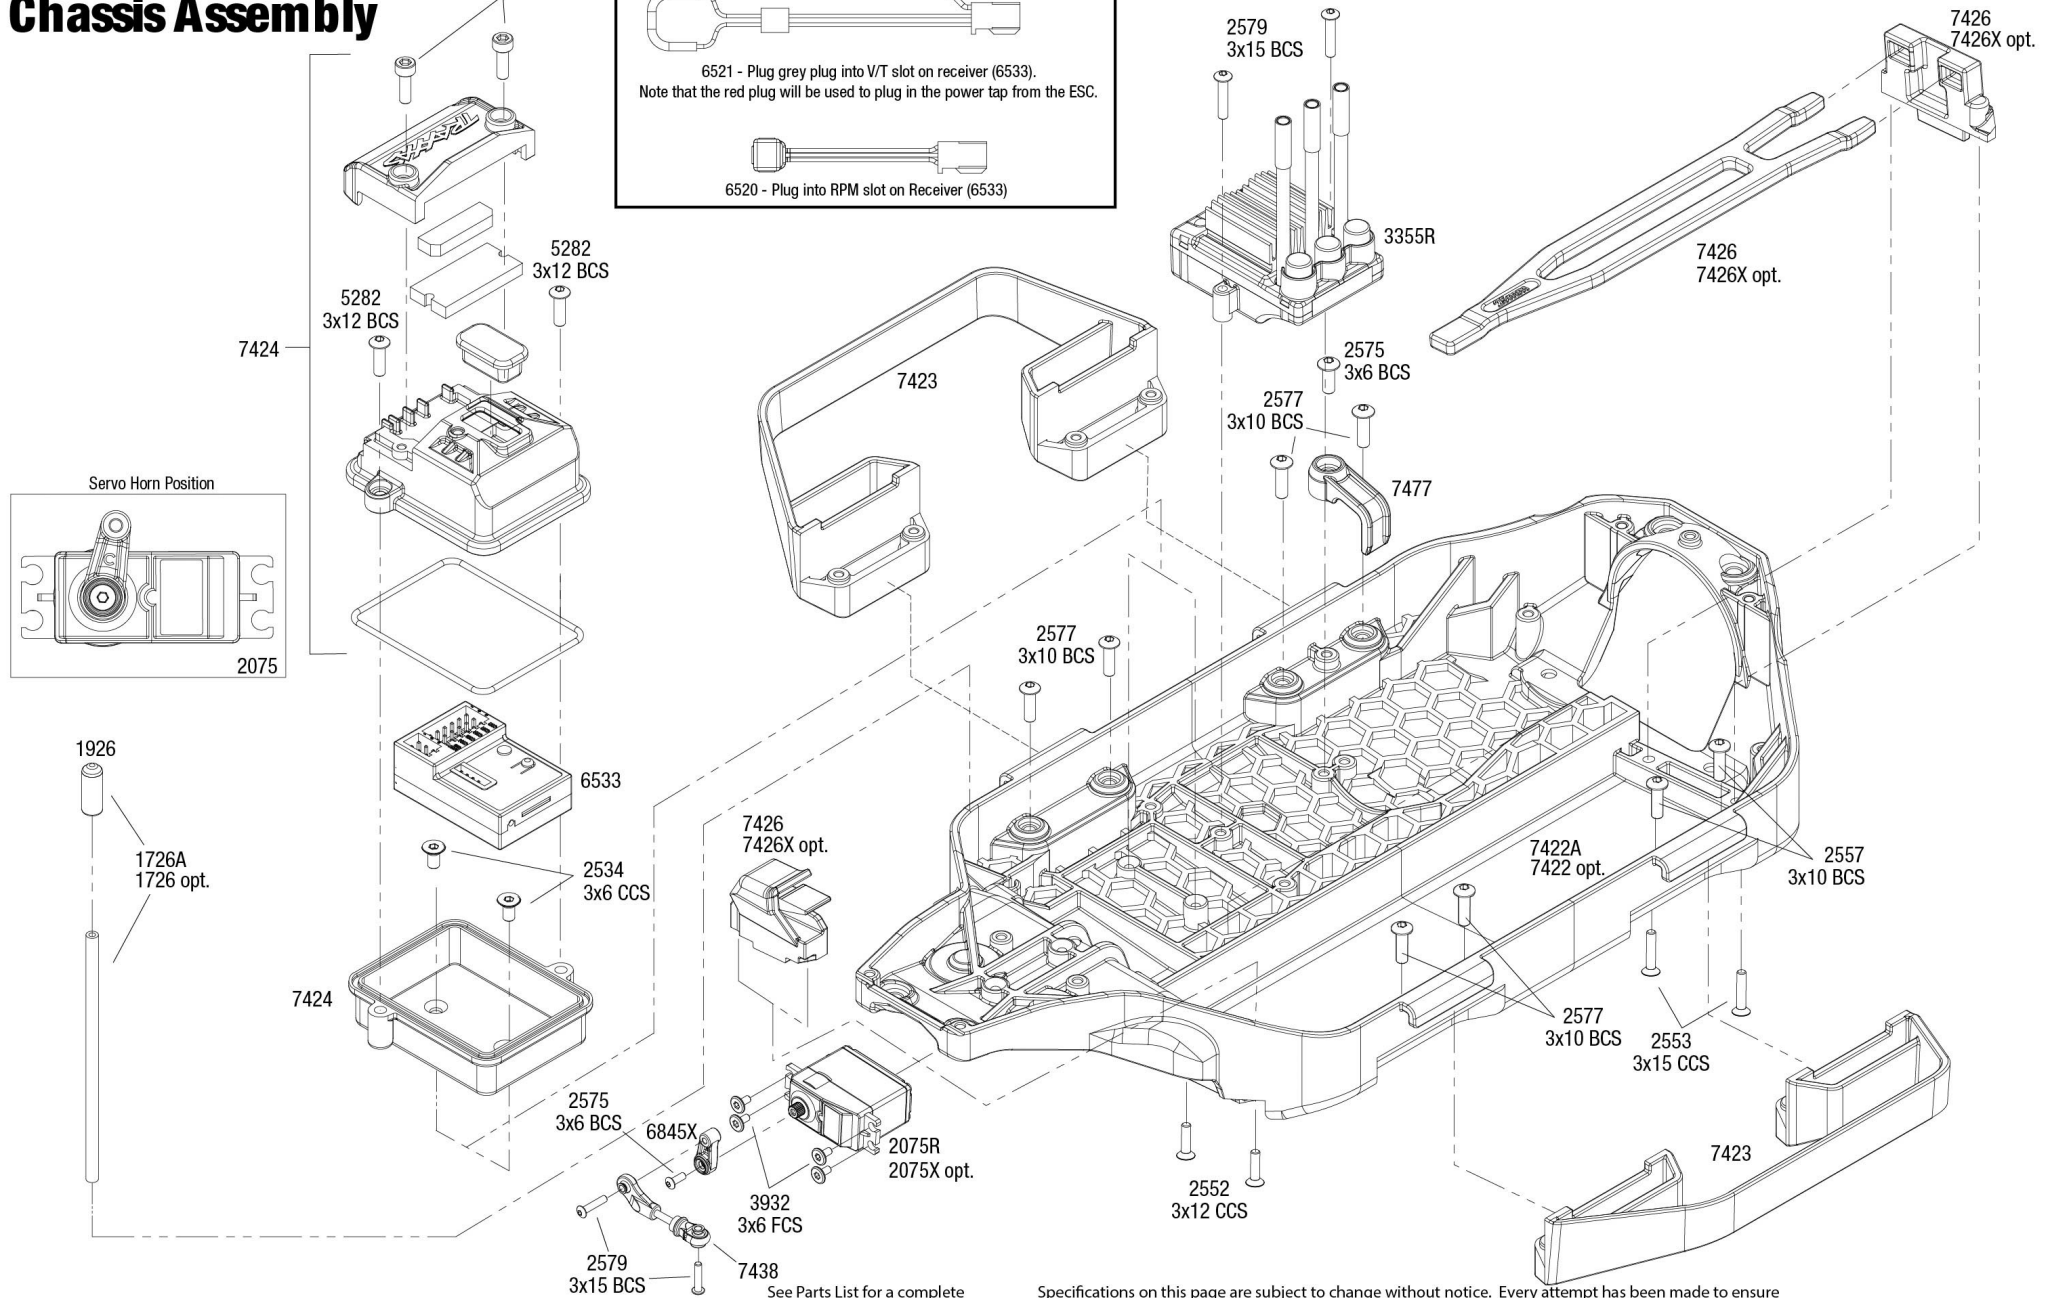

Body Assembly

REV 231219-R02
See Parts List for a complete listing of optional accessories.

Specifications on this page are subject to change without notice. Every attempt has been made to ensure the accuracy of this drawing; however, Traxxas cannot be held responsible for typographical or other errors.

Chassis Assembly

Telemetry Sensors

See Parts List for a complete listing of optional accessories.

Specifications on this page are subject to change without notice. Every attempt has been made to ensure the accuracy of this drawing; however, Traxxas cannot be held responsible for typographical or other errors.