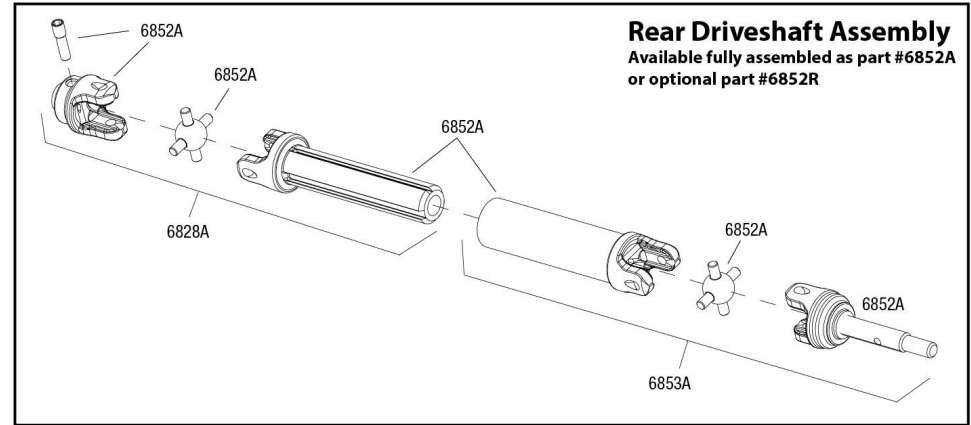

Driveshafts

Modular Assembly

Rear Assembly

See Parts List for a complete listing of optional accessories.

Wheel and Tire Chart

Traxxas SCT Wheels

Split Spoke Wheels

Wheels*		Assembled Wheels and Tires		Assembled Wheels and Tires		Assembled Wheels and Tires	
Satin Beadlock/ Satin Wheel - Slash Rear or Slash 4X4 Front/Rear	5872	5873†	-	-	-	5880X	-
Satin Beadlock/ Satin Wheel - Slash Front	5874	5875	-	-	-	5881X	-
Red Beadlock/ Satin Wheel - Slash Rear or Slash 4X4 Front/Rear	-	5873A	5873R	-	-	-	-
Red Beadlock/ Satin Wheel - Slash Front	5874A	-	-	-	-	-	-
Black Beadlock/ Satin Wheel - Slash Rear or Slash 4X4 Front/Rear	5872X	5873X	-	5878	-	5880	-
Black Beadlock/ Satin Wheel - Slash Front	5874X	5875X	-	-	-	5881	-
Red Beadlock/ Chrome Wheel - Slash Rear or Slash 4X4 Front/Rear	5868	5887†	5887R	5867	-	-	-
Red Beadlock/ Chrome Wheel - Slash Front	-	5888	-	5869	-	-	-
Blue Beadlock/ Chrome Wheel - Slash Rear or Slash 4X4 Front/Rear	5868A	-	-	5867A	-	-	-
Blue Beadlock/ Chrome Wheel - Slash Front	5870A	-	-	5869A	-	-	-
Green Beadlock/ Chrome Wheel - Slash Front	5866	-	-	5865	-	-	-
Green Beadlock/ Chrome Wheel - Slash Rear or Slash 4X4 Front/Rear	6875	-	-	6876	-	-	-
Orange Beadlock/ Black Wheel - Slash Front	5870X	5864	-	-	-	-	-
Orange Beadlock/ Black Wheel - Slash Rear or Slash 4X4 Front/Rear	5868X	5863†	5863R†	-	-	-	-
Black Beadlock/ Satin Wheel - Slash Rear or Slash 4X4 Front/Rear	6872	6892†	6892R	6873†	6873X	6874	6874R
Black Beadlock/ Satin Wheel - Slash Front	5876	-	-	5877	-	5882	5882R
Black Chrome Beadlock/ Black Wheel - Slash Rear or Slash 4X4 Front/Rear	-	-	-	-	6873T†	-	-
Red Beadlock/ Chrome Wheel - Slash Rear or Slash 4X4 Front/Rear	6872A	6891†	6891R†	6873A	6873R	-	-
Red Beadlock/ Chrome Wheel - Slash Front	-	-	-	5877A	5877R	-	-
Green Beadlock/ Chrome Wheel - Slash Rear or Slash 4X4 Front/Rear Front	6872X	-	-	-	-	-	-
Satin Beadlock/ Black Wheel - Slash Front	5886	5890	-	5885	-	-	-
Satin Beadlock/ Black Wheel - Slash Rear or Slash 4X4 Front/Rear	5884	5889†	5889R	5883	-	-	-
Blue Beadlock/ Black Wheel - Slash Front	5886A	-	-	5885A	-	-	-
Blue Beadlock/ Black Wheel - Slash Rear or Slash 4X4 Front/Rear	5884A	-	-	5883A	-	-	-
Gray Beadlock/ Gray Wheel - Slash Rear or Slash 4X4 Front/Rear	-	6964†	-	-	-	-	-
Orange Beadlock/ Orange Wheel - Slash Rear or Slash 4X4 Front/Rear	-	5892†	-	-	-	-	-
Green Beadlock/ Green Wheel - Slash Rear or Slash 4X4 Front/Rear	-	5892G†	-	-	-	-	-