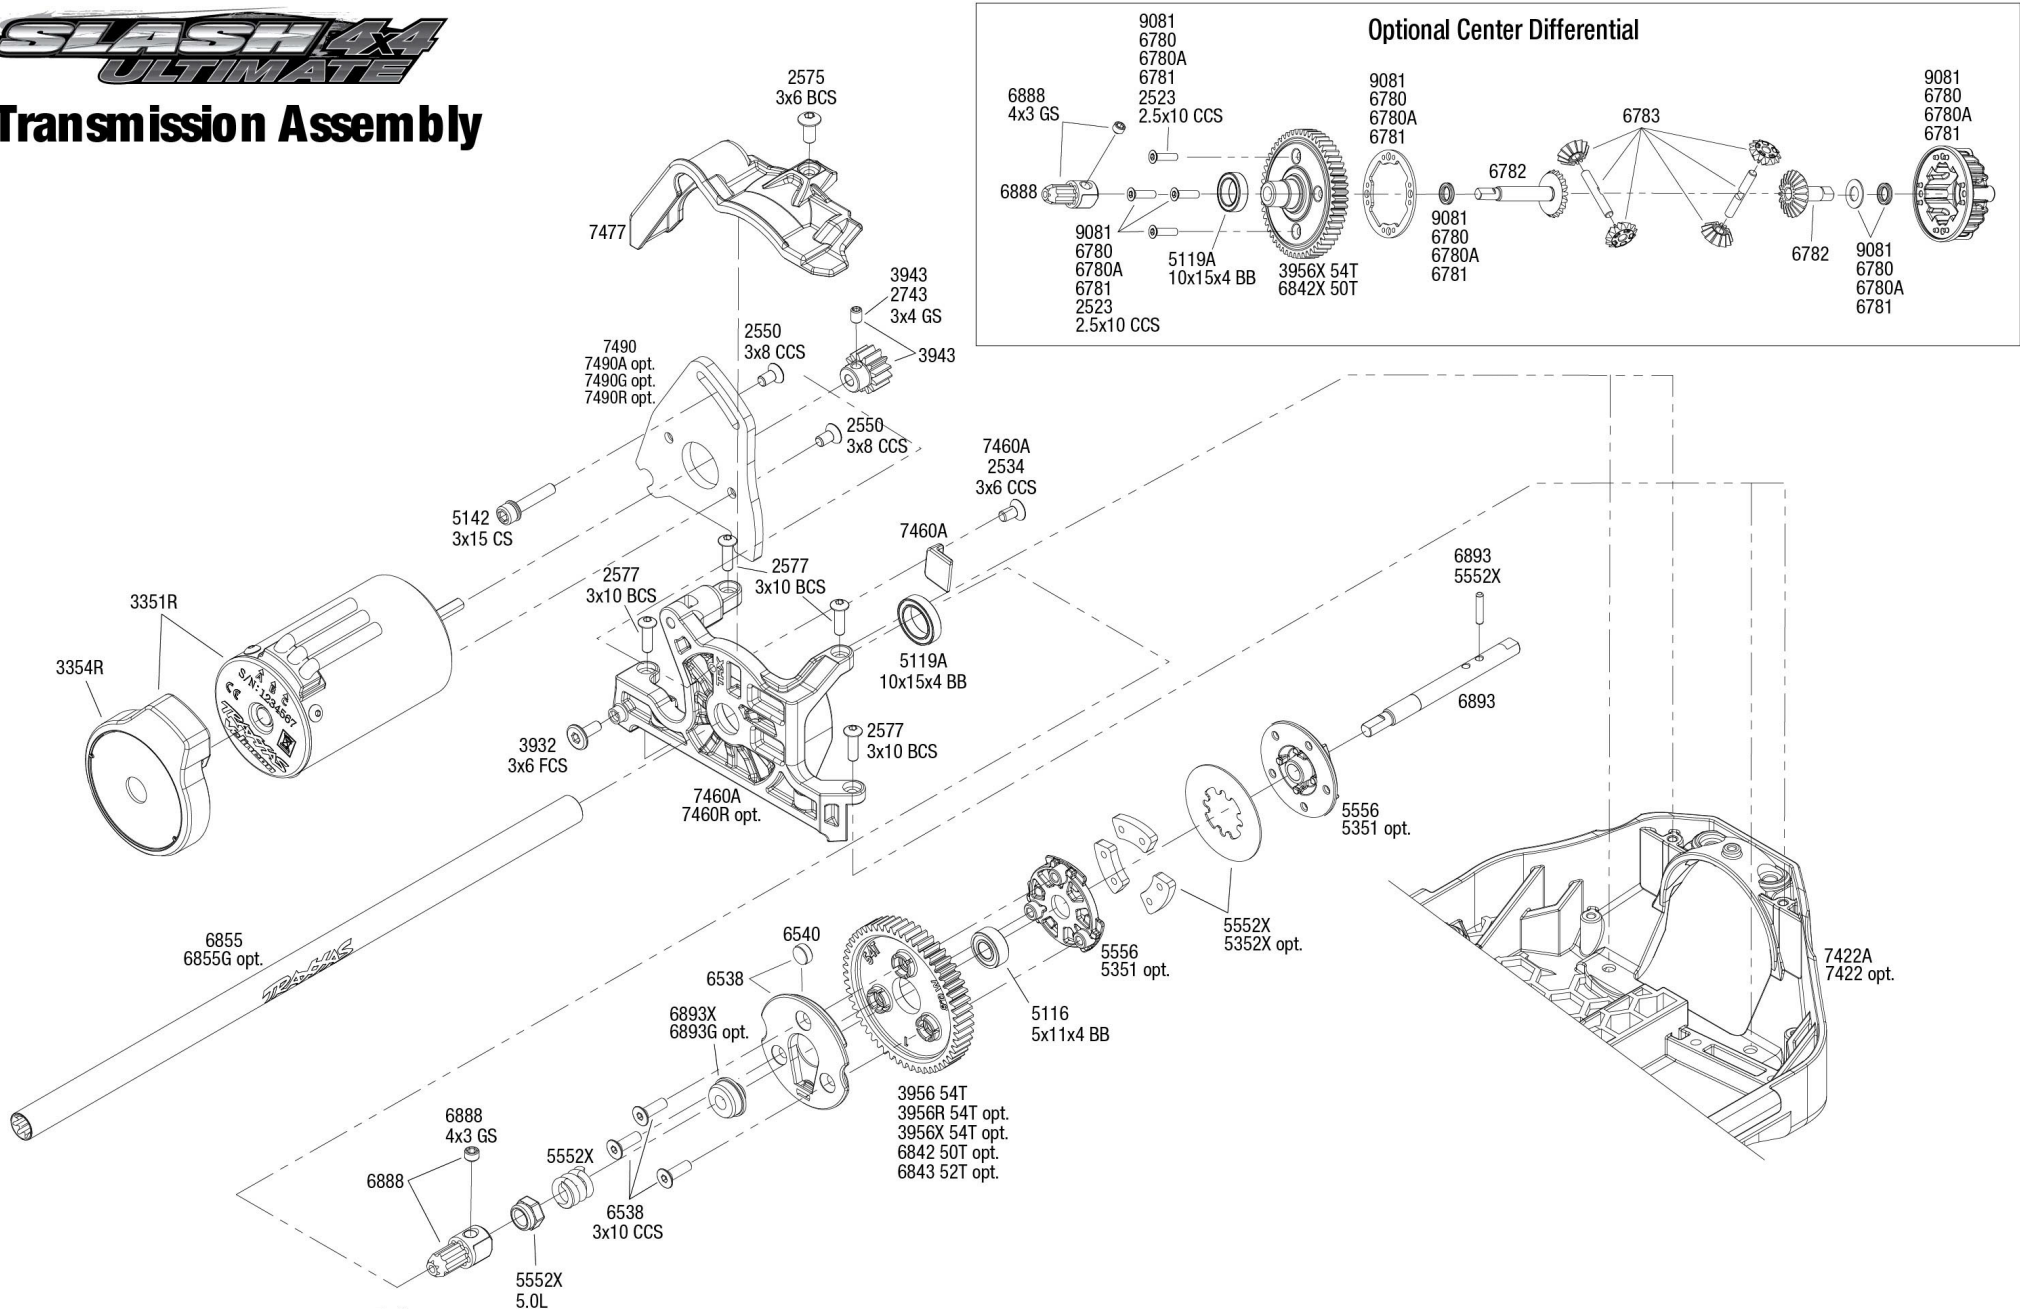

Transmission Assembly

See Parts List for a complete listing of optional accessories.

REV 231219-R02
Specifications on this page are subject to change without notice. Every attempt has been made to ensure the accuracy of this drawing; however, Traxxas cannot be held responsible for typographical or other errors.