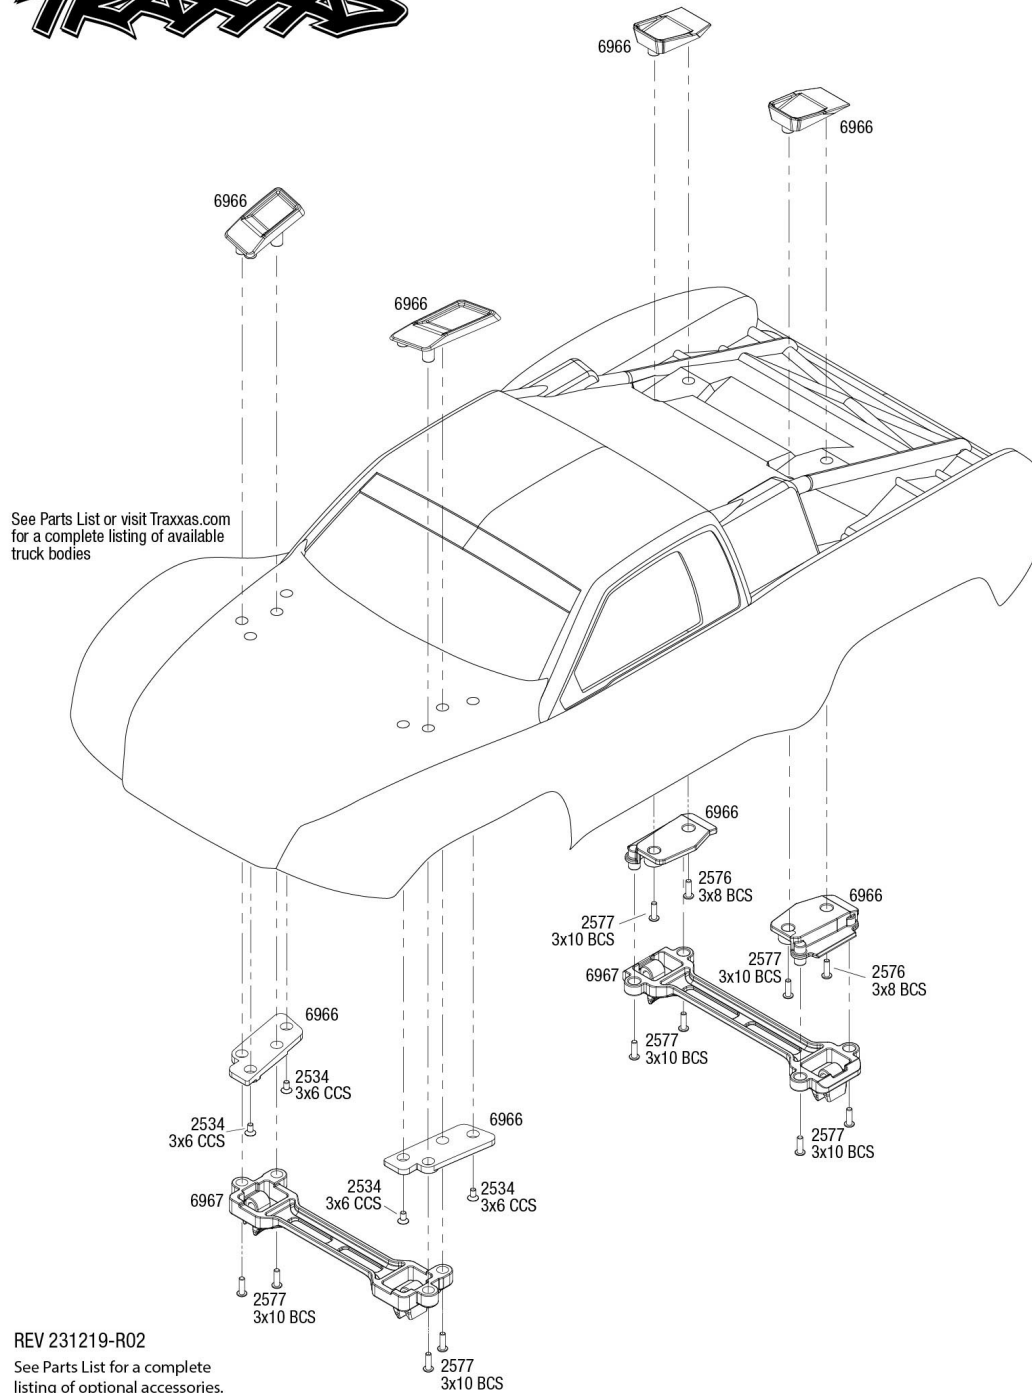

Body Assembly

REV 231219-R02
See Parts List for a complete listing of optional accessories.

Specifications on this page are subject to change without notice. Every attempt has been made to ensure the accuracy of this drawing; however, Traxxas cannot be held responsible for typographical or other errors.

Chassis Assembly

Telemetry Sensors

See Parts List for a complete listing of optional accessories.

Specifications on this page are subject to change without notice. Every attempt has been made to ensure the accuracy of this drawing; however, Traxxas cannot be held responsible for typographical or other errors.