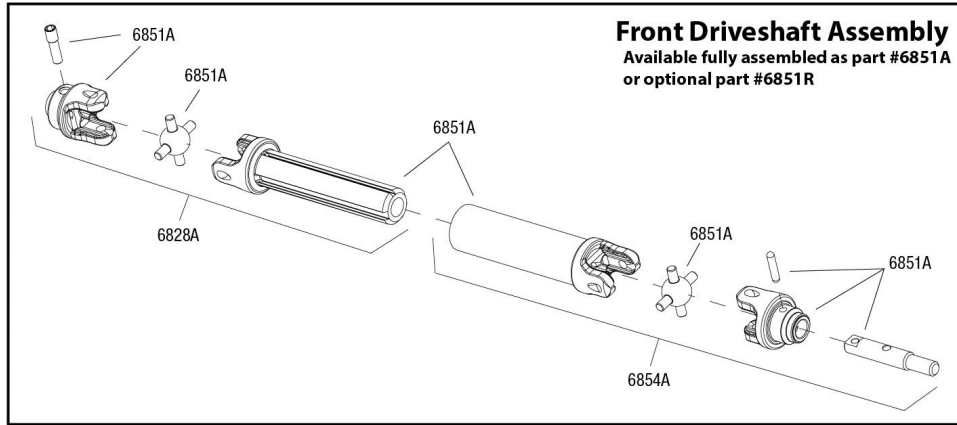

Driveshafts

Modular Assembly

Rear Assembly

See Parts List for a complete listing of optional accessories.

Wheel and Tire Chart

Traxxas SCT Wheels

Split Spoke Wheels

Wheels*		Assembled Wheels and Tires		Assembled Wheels and Tires		Assembled Wheels and Tires	
Satin Beadlock/ Satin Wheel - Slash Rear or Slash 4X4 Front/Rear	5872	5873†	-	-	-	5880X	-
Satin Beadlock/ Satin Wheel - Slash Front	5874	5875	-	-	-	5881X	-
Red Beadlock/ Satin Wheel - Slash Rear or Slash 4X4 Front/Rear	-	5873A	5873R	-	-	-	-
Red Beadlock/ Satin Wheel - Slash Front	5874A	-	-	-	-	-	-
Black Beadlock/ Satin Wheel - Slash Rear or Slash 4X4 Front/Rear	5872X	5873X	-	5878	-	5880	-
Black Beadlock/ Satin Wheel - Slash Front	5874X	5875X	-	-	-	5881	-
Red Beadlock/ Chrome Wheel - Slash Rear or Slash 4X4 Front/Rear	5868	5887†	5887R	5867	-	-	-
Red Beadlock/ Chrome Wheel - Slash Front	-	5888	-	5869	-	-	-
Blue Beadlock/ Chrome Wheel - Slash Rear or Slash 4X4 Front/Rear	5868A	-	-	5867A	-	-	-
Blue Beadlock/ Chrome Wheel - Slash Front	5870A	-	-	5869A	-	-	-
Green Beadlock/ Chrome Wheel - Slash Front	5866	-	-	5865	-	-	-
Green Beadlock/ Chrome Wheel - Slash Rear or Slash 4X4 Front/Rear	6875	-	-	6876	-	-	-
Orange Beadlock/ Black Wheel - Slash Front	5870X	5864	-	-	-	-	-
Orange Beadlock/ Black Wheel - Slash Rear or Slash 4X4 Front/Rear	5868X	5863†	5863R†	-	-	-	-
Black Beadlock/ Satin Wheel - Slash Rear or Slash 4X4 Front/Rear	6872	6892†	6892R	6873†	6873X	6874	6874R
Black Beadlock/ Satin Wheel - Slash Front	5876	-	-	5877	-	5882	5882R
Black Chrome Beadlock/ Black Wheel - Slash Rear or Slash 4X4 Front/Rear	-	-	-	-	6873T†	-	-
Red Beadlock/ Chrome Wheel - Slash Rear or Slash 4X4 Front/Rear	6872A	6891†	6891R†	6873A	6873R	-	-
Red Beadlock/ Chrome Wheel - Slash Front	-	-	-	5877A	5877R	-	-
Green Beadlock/ Chrome Wheel - Slash Rear or Slash 4X4 Front/Rear Front	6872X	-	-	-	-	-	-
Satin Beadlock/ Black Wheel - Slash Front	5886	5890	-	5885	-	-	-
Satin Beadlock/ Black Wheel - Slash Rear or Slash 4X4 Front/Rear	5884	5889†	5889R	5883	-	-	-
Blue Beadlock/ Black Wheel - Slash Front	5886A	-	-	5885A	-	-	-
Blue Beadlock/ Black Wheel - Slash Rear or Slash 4X4 Front/Rear	5884A	-	-	5883A	-	-	-
Gray Beadlock/ Gray Wheel - Slash Rear or Slash 4X4 Front/Rear	-	6964†	-	-	-	-	-
Orange Beadlock/ Orange Wheel - Slash Rear or Slash 4X4 Front/Rear	-	5892†	-	-	-	-	-
Green Beadlock/ Green Wheel - Slash Rear or Slash 4X4 Front/Rear	-	5892G†	-	-	-	-	-