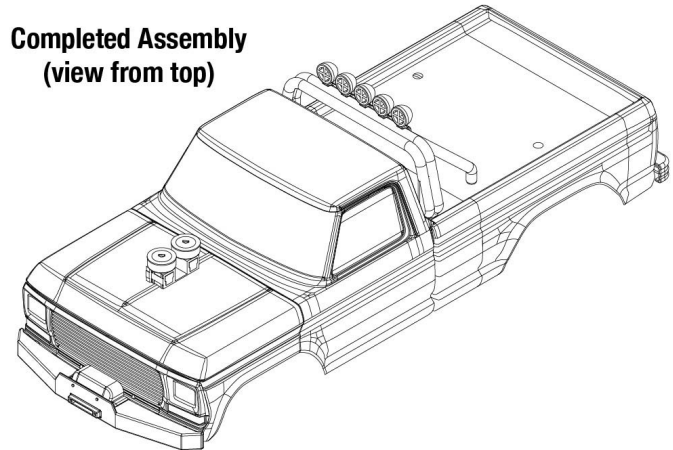

BIGFOOT®

BRUSHLESS

Body Assembly

**Completed Assembly
(view from bottom)**

- 3660X Body, Bigfoot® No. 1, Officially Licensed replica (clear, requires painting)/ window masks/ decal sheet
- 3661-BLUE Body, Bigfoot® No. 1, Officially Licensed replica (painted, decals applied) (assembled with body support for clipless mounting)
- 3747 Body support (with front & rear latches)/ 2.6x15mm BCS (6) (for clipless body mounting)
- 3656 Grille, Bigfoot® No. 1 (chrome)/ decals/ adhesive tape/ mounting hardware
- 3662 Body accessories kit, Bigfoot® No. 1 (includes winch, front and rear bumpers, roll bar, light bar, engine detail, & mounting hardware) (grille sold separately)

**Completed Assembly
(view from top)**

- 3660X Body, Bigfoot® No. 1, Officially Licensed replica (clear, requires painting)/ window masks/ decal sheet
- 3661-BLUE Body, Bigfoot® No. 1, Officially Licensed replica (painted, decals applied) (assembled with body support for clipless mounting)
- 3747 Body support (with front & rear latches)/ 2.6x15mm BCS (6) (for clipless body mounting)
- 3656 Grille, Bigfoot® No. 1 (chrome)/ decals/ adhesive tape/ mounting hardware
- 3662 Body accessories kit, Bigfoot® No. 1 (includes winch, front and rear bumpers, roll bar, light bar, engine detail, & mounting hardware) (grille sold separately)