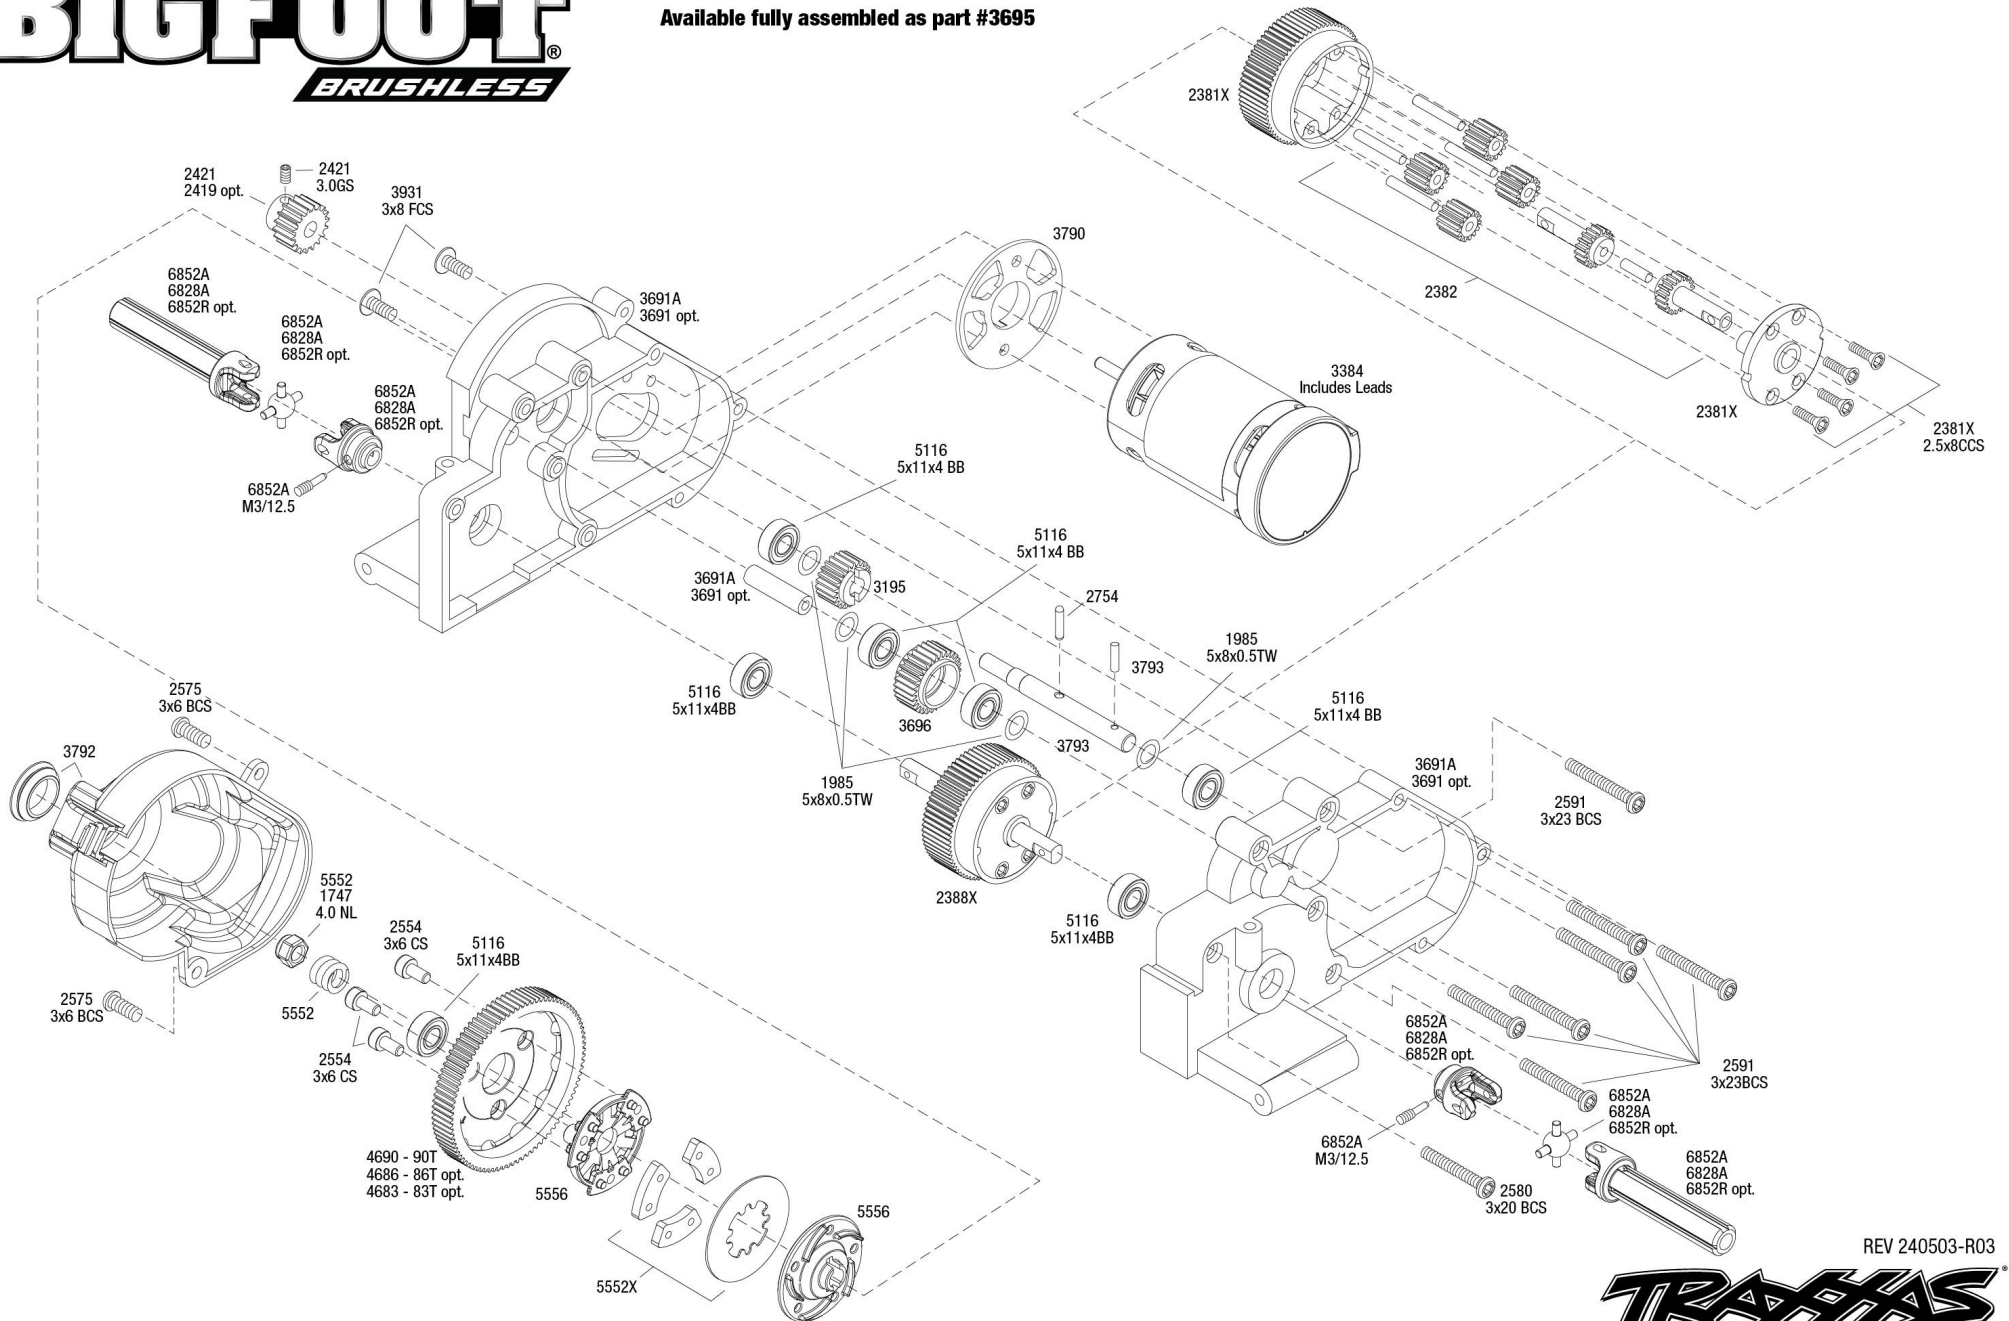

REV 240503-R03

Transmission Assembly

Available fully assembled as part #3695

REV 240503-R03

See Parts List for a complete listing of optional accessories.

Specifications on this page are subject to change without notice. Every attempt has been made to ensure the accuracy of this drawing; however, Traxxas cannot be held responsible for typographical or other errors.