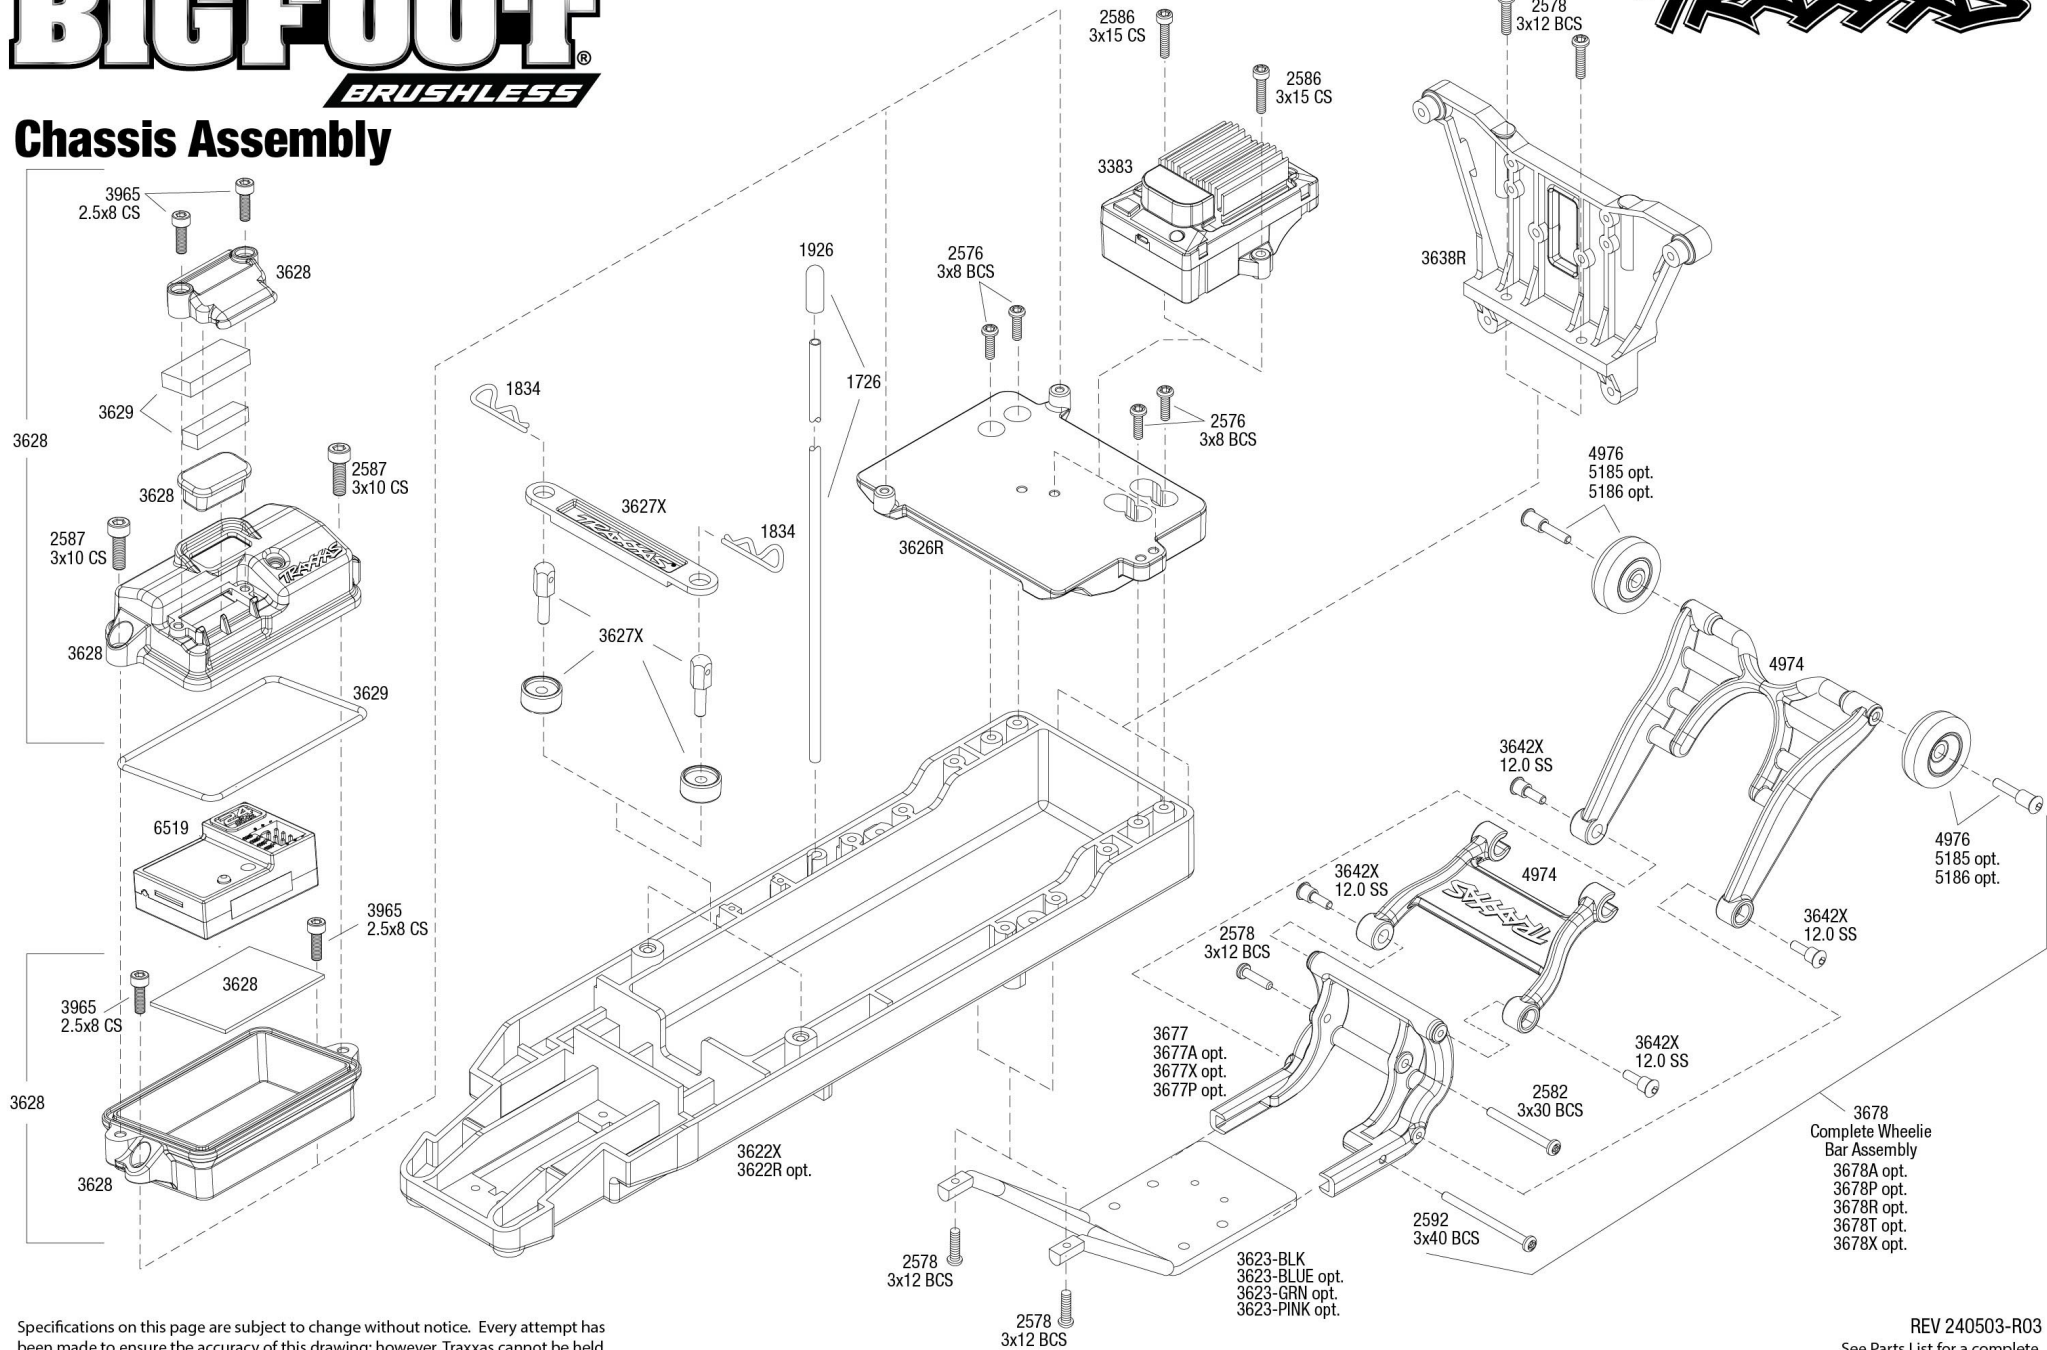

BIGFOOT®

BRUSHLESS

Chassis Assembly

Specifications on this page are subject to change without notice. Every attempt has been made to ensure the accuracy of this drawing; however, Traxxas cannot be held responsible for typographical or other errors.

REV 240503-R03
See Parts List for a complete listing of optional accessories.