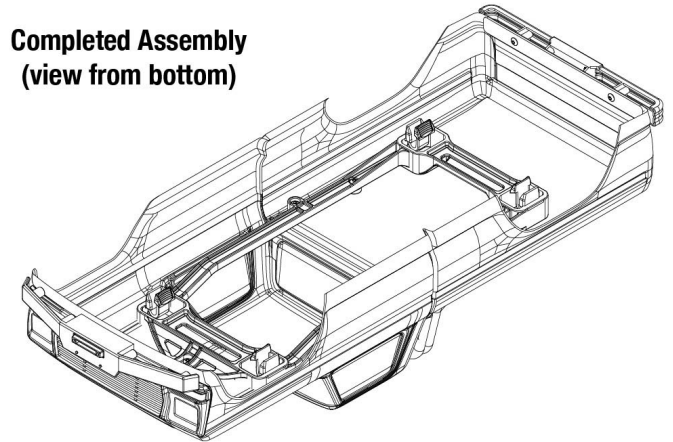

BIGFOOT®

BRUSHLESS

Body Assembly

**Completed Assembly
(view from bottom)**

- 3660X Body, Bigfoot® No. 1, Officially Licensed replica (clear, requires painting)/ window masks/ decal sheet
- 3661-BLUE Body, Bigfoot® No. 1, Officially Licensed replica (painted, decals applied) (assembled with body support for clipless mounting)
- 3747 Body support (with front & rear latches)/ 2.6x15mm BCS (6) (for clipless body mounting)
- 3656 Grille, Bigfoot® No. 1 (chrome)/ decals/ adhesive tape/ mounting hardware
- 3662 Body accessories kit, Bigfoot® No. 1 (includes winch, front and rear bumpers, roll bar, light bar, engine detail, & mounting hardware) (grille sold separately)

**Completed Assembly
(view from top)**

- 3660X Body, Bigfoot® No. 1, Officially Licensed replica (clear, requires painting)/ window masks/ decal sheet
- 3661-BLUE Body, Bigfoot® No. 1, Officially Licensed replica (painted, decals applied) (assembled with body support for clipless mounting)
- 3747 Body support (with front & rear latches)/ 2.6x15mm BCS (6) (for clipless body mounting)
- 3656 Grille, Bigfoot® No. 1 (chrome)/ decals/ adhesive tape/ mounting hardware
- 3662 Body accessories kit, Bigfoot® No. 1 (includes winch, front and rear bumpers, roll bar, light bar, engine detail, & mounting hardware) (grille sold separately)