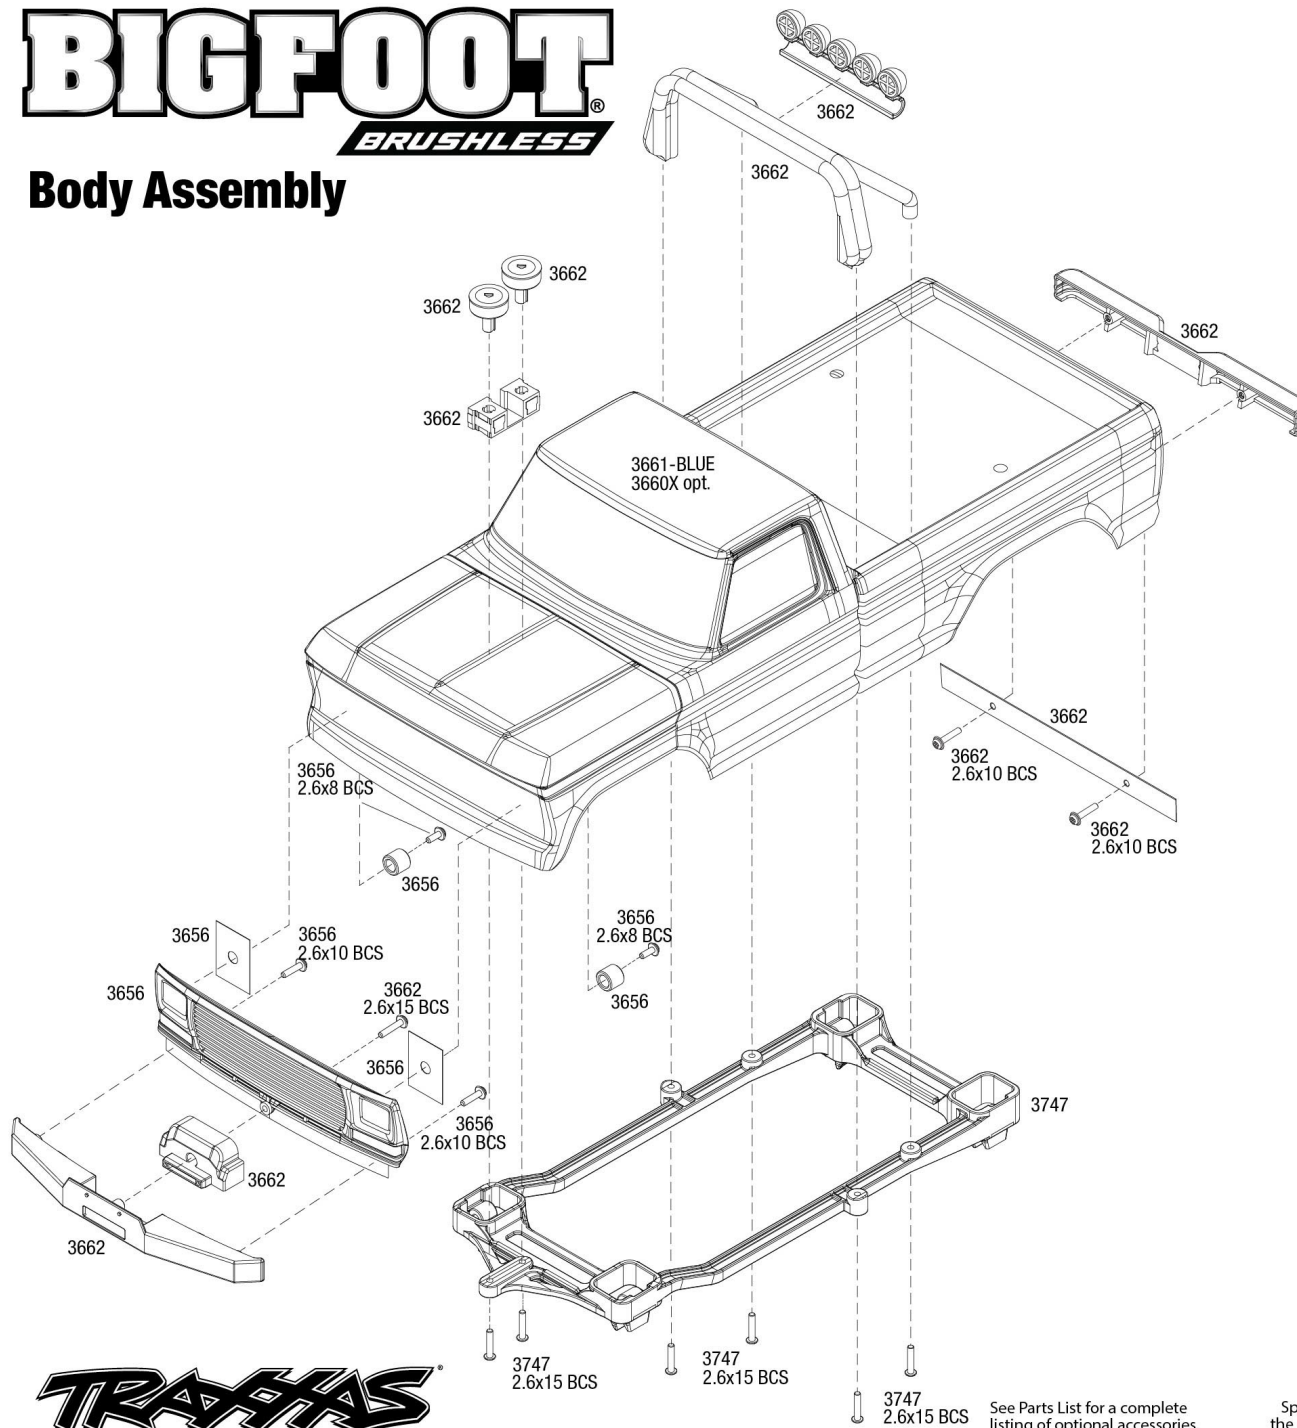

BIGFOOT®

BRUSHLESS

Body Assembly

**Completed Assembly
(view from bottom)**

- 3660X Body, Bigfoot® No. 1, Officially Licensed replica (clear, requires painting)/ window masks/ decal sheet
- 3661-BLUE Body, Bigfoot® No. 1, Officially Licensed replica (painted, decals applied) (assembled with body support for clipless mounting)
- 3747 Body support (with front & rear latches)/ 2.6x15mm BCS (6) (for clipless body mounting)
- 3656 Grille, Bigfoot® No. 1 (chrome)/ decals/ adhesive tape/ mounting hardware
- 3662 Body accessories kit, Bigfoot® No. 1 (includes winch, front and rear bumpers, roll bar, light bar, engine detail, & mounting hardware) (grille sold separately)

**Completed Assembly
(view from top)**

- 3660X Body, Bigfoot® No. 1, Officially Licensed replica (clear, requires painting)/ window masks/ decal sheet
- 3661-BLUE Body, Bigfoot® No. 1, Officially Licensed replica (painted, decals applied) (assembled with body support for clipless mounting)
- 3747 Body support (with front & rear latches)/ 2.6x15mm BCS (6) (for clipless body mounting)
- 3656 Grille, Bigfoot® No. 1 (chrome)/ decals/ adhesive tape/ mounting hardware
- 3662 Body accessories kit, Bigfoot® No. 1 (includes winch, front and rear bumpers, roll bar, light bar, engine detail, & mounting hardware) (grille sold separately)