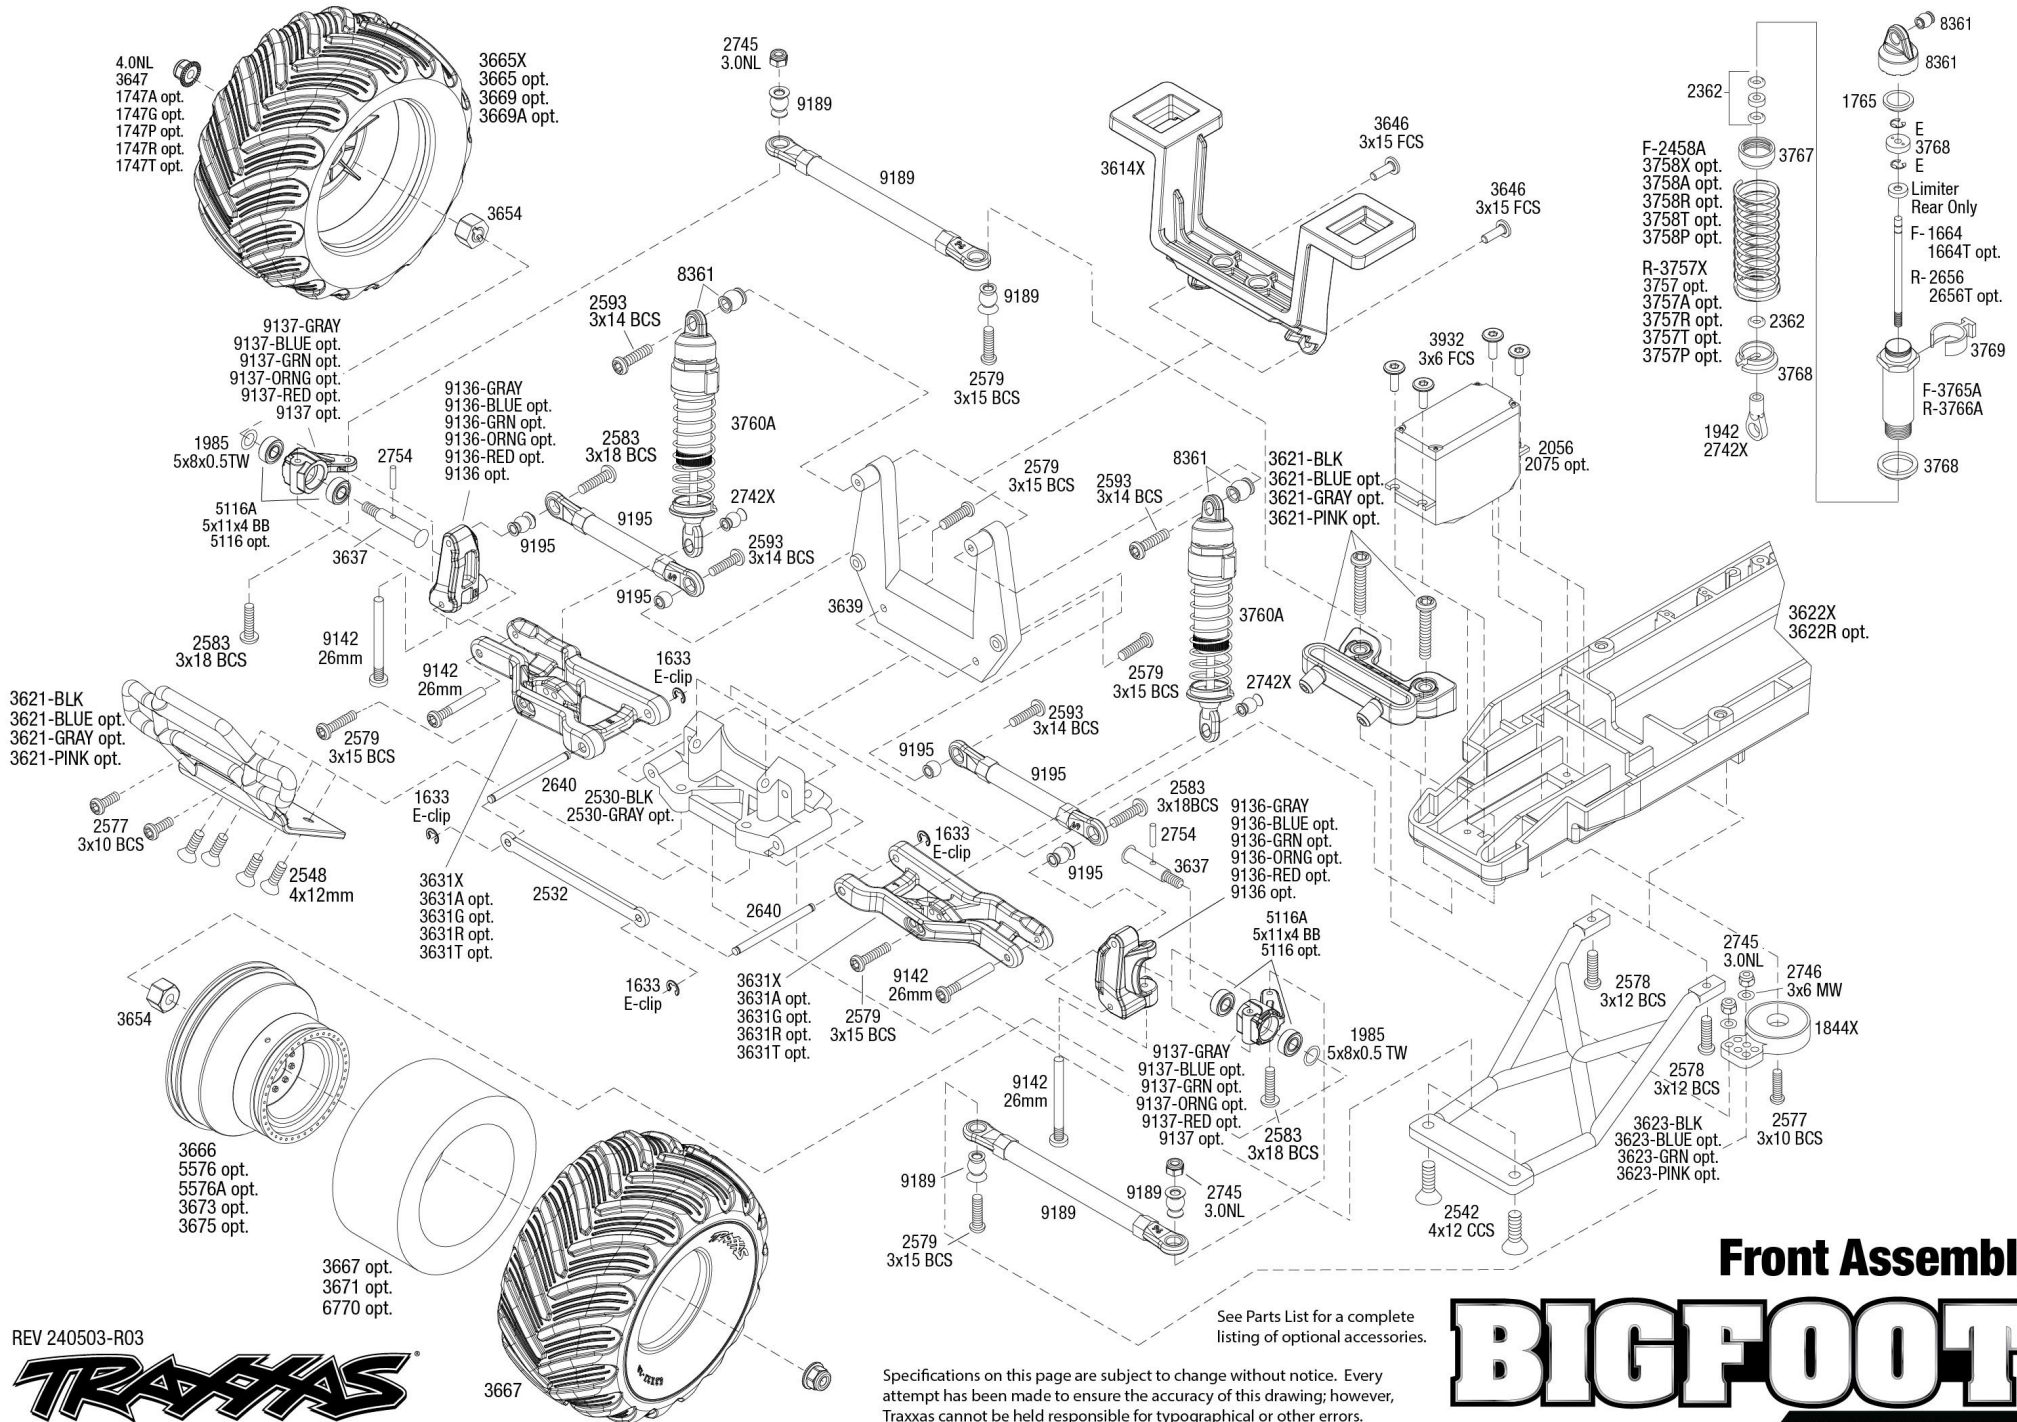

REV 240503-R03

See Parts List for a complete listing of optional accessories.

Specifications on this page are subject to change without notice. Every attempt has been made to ensure the accuracy of this drawing; however, Traxxas cannot be held responsible for typographical or other errors.