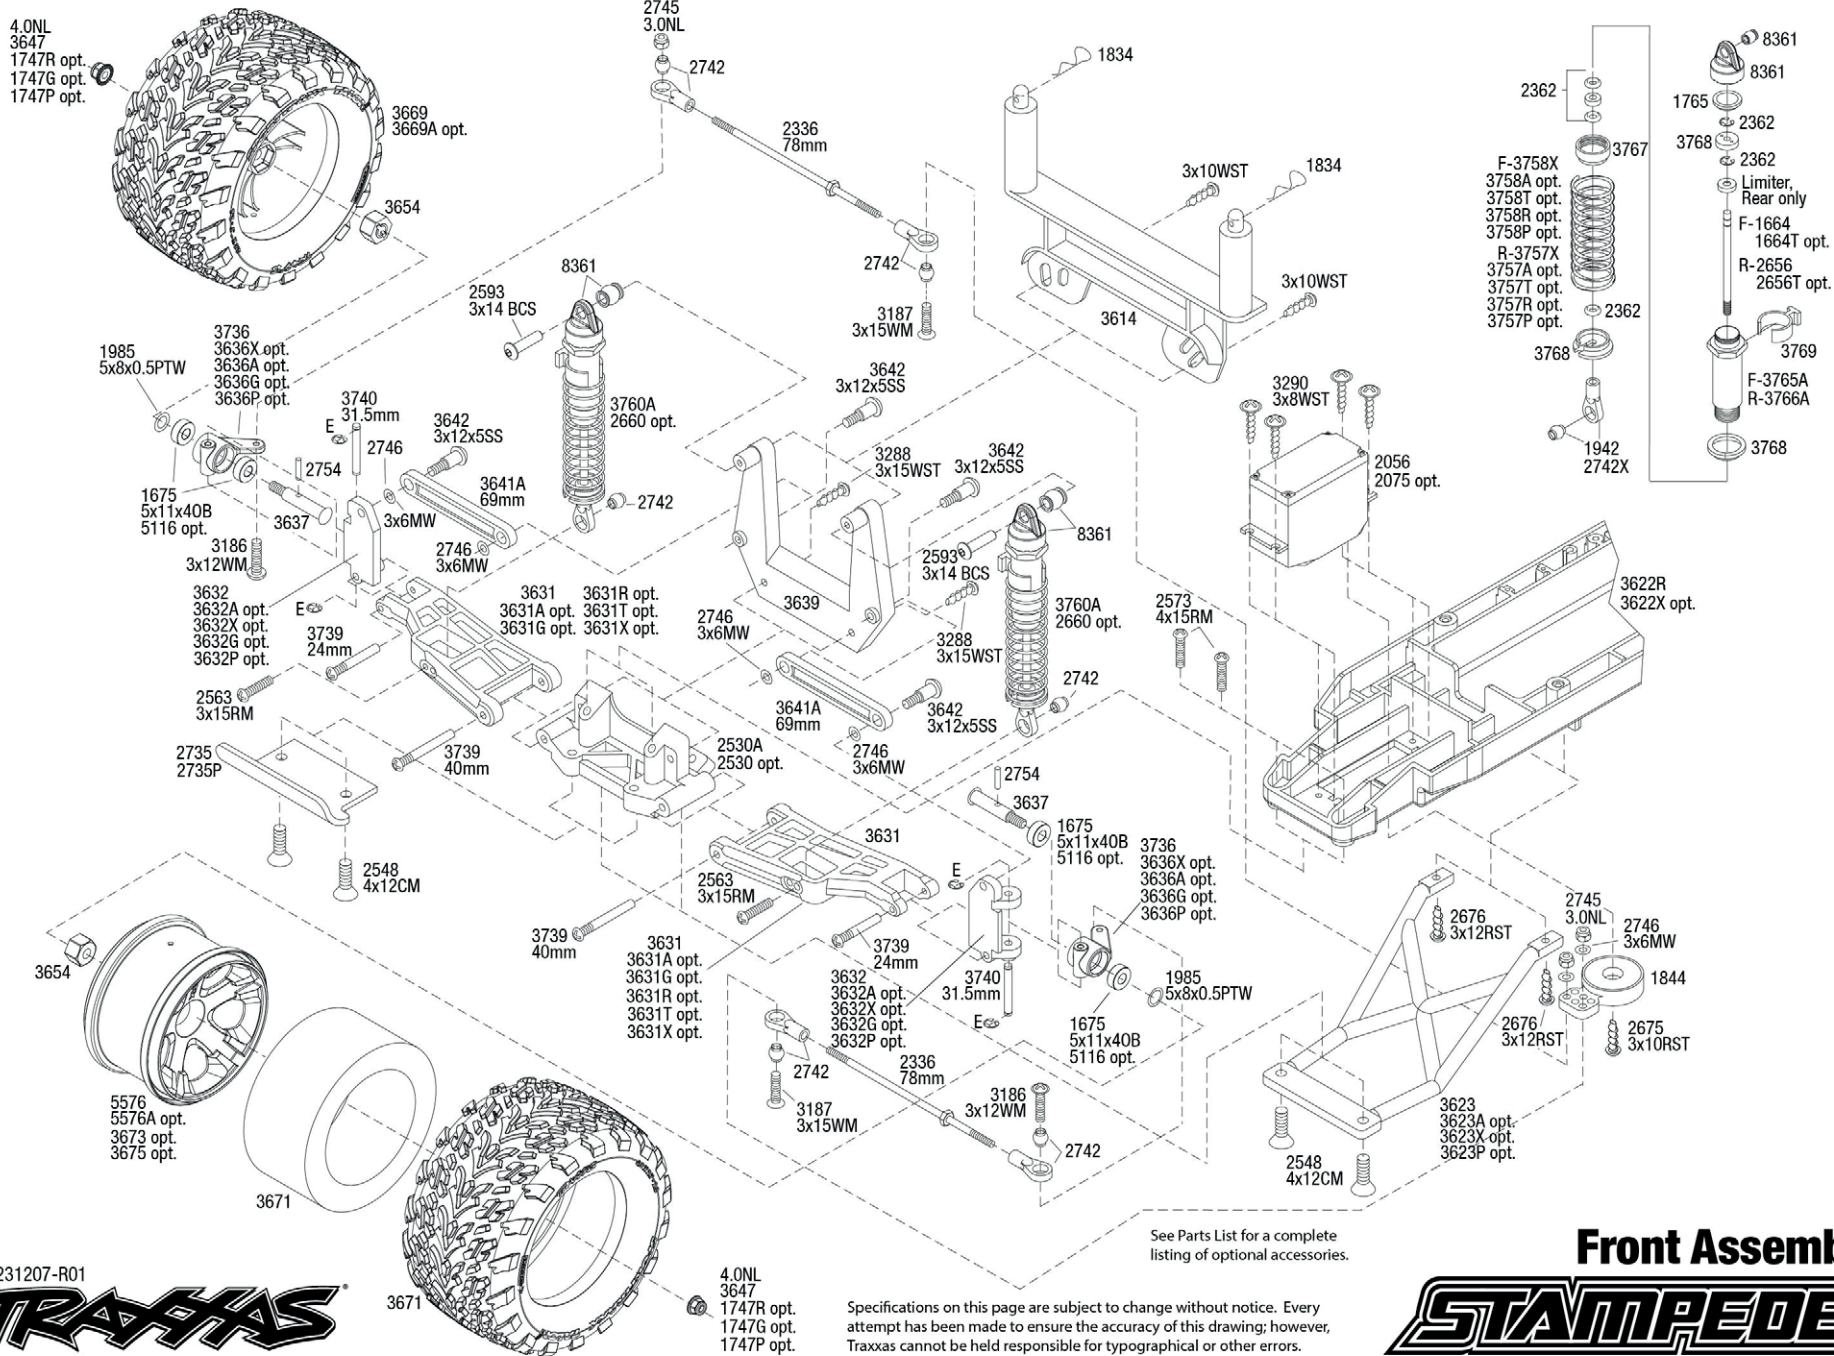

See Parts List for a complete listing of optional accessories.

REV 231207-R01

See Parts List for a complete listing of optional accessories.

Specifications on this page are subject to change without notice. Every attempt has been made to ensure the accuracy of this drawing; however, Traxxas cannot be held responsible for typographical or other errors.

REV 231207-R01

See Parts List for a complete listing of optional accessories.

REV 231207-R01

Specifications on this page are subject to change without notice. Every attempt has been made to ensure the accuracy of this drawing; however, Traxxas cannot be held responsible for typographical or other errors.

Rear Assembly

STAMPEDE

STAMPEDE

Transmission Assembly

Available fully assembled as part #3695

See Parts List for a complete listing of optional accessories.

Specifications on this page are subject to change without notice. Every attempt has been made to ensure the accuracy of this drawing; however, Traxxas cannot be held responsible for typographical or other errors.

REV 231207-R01