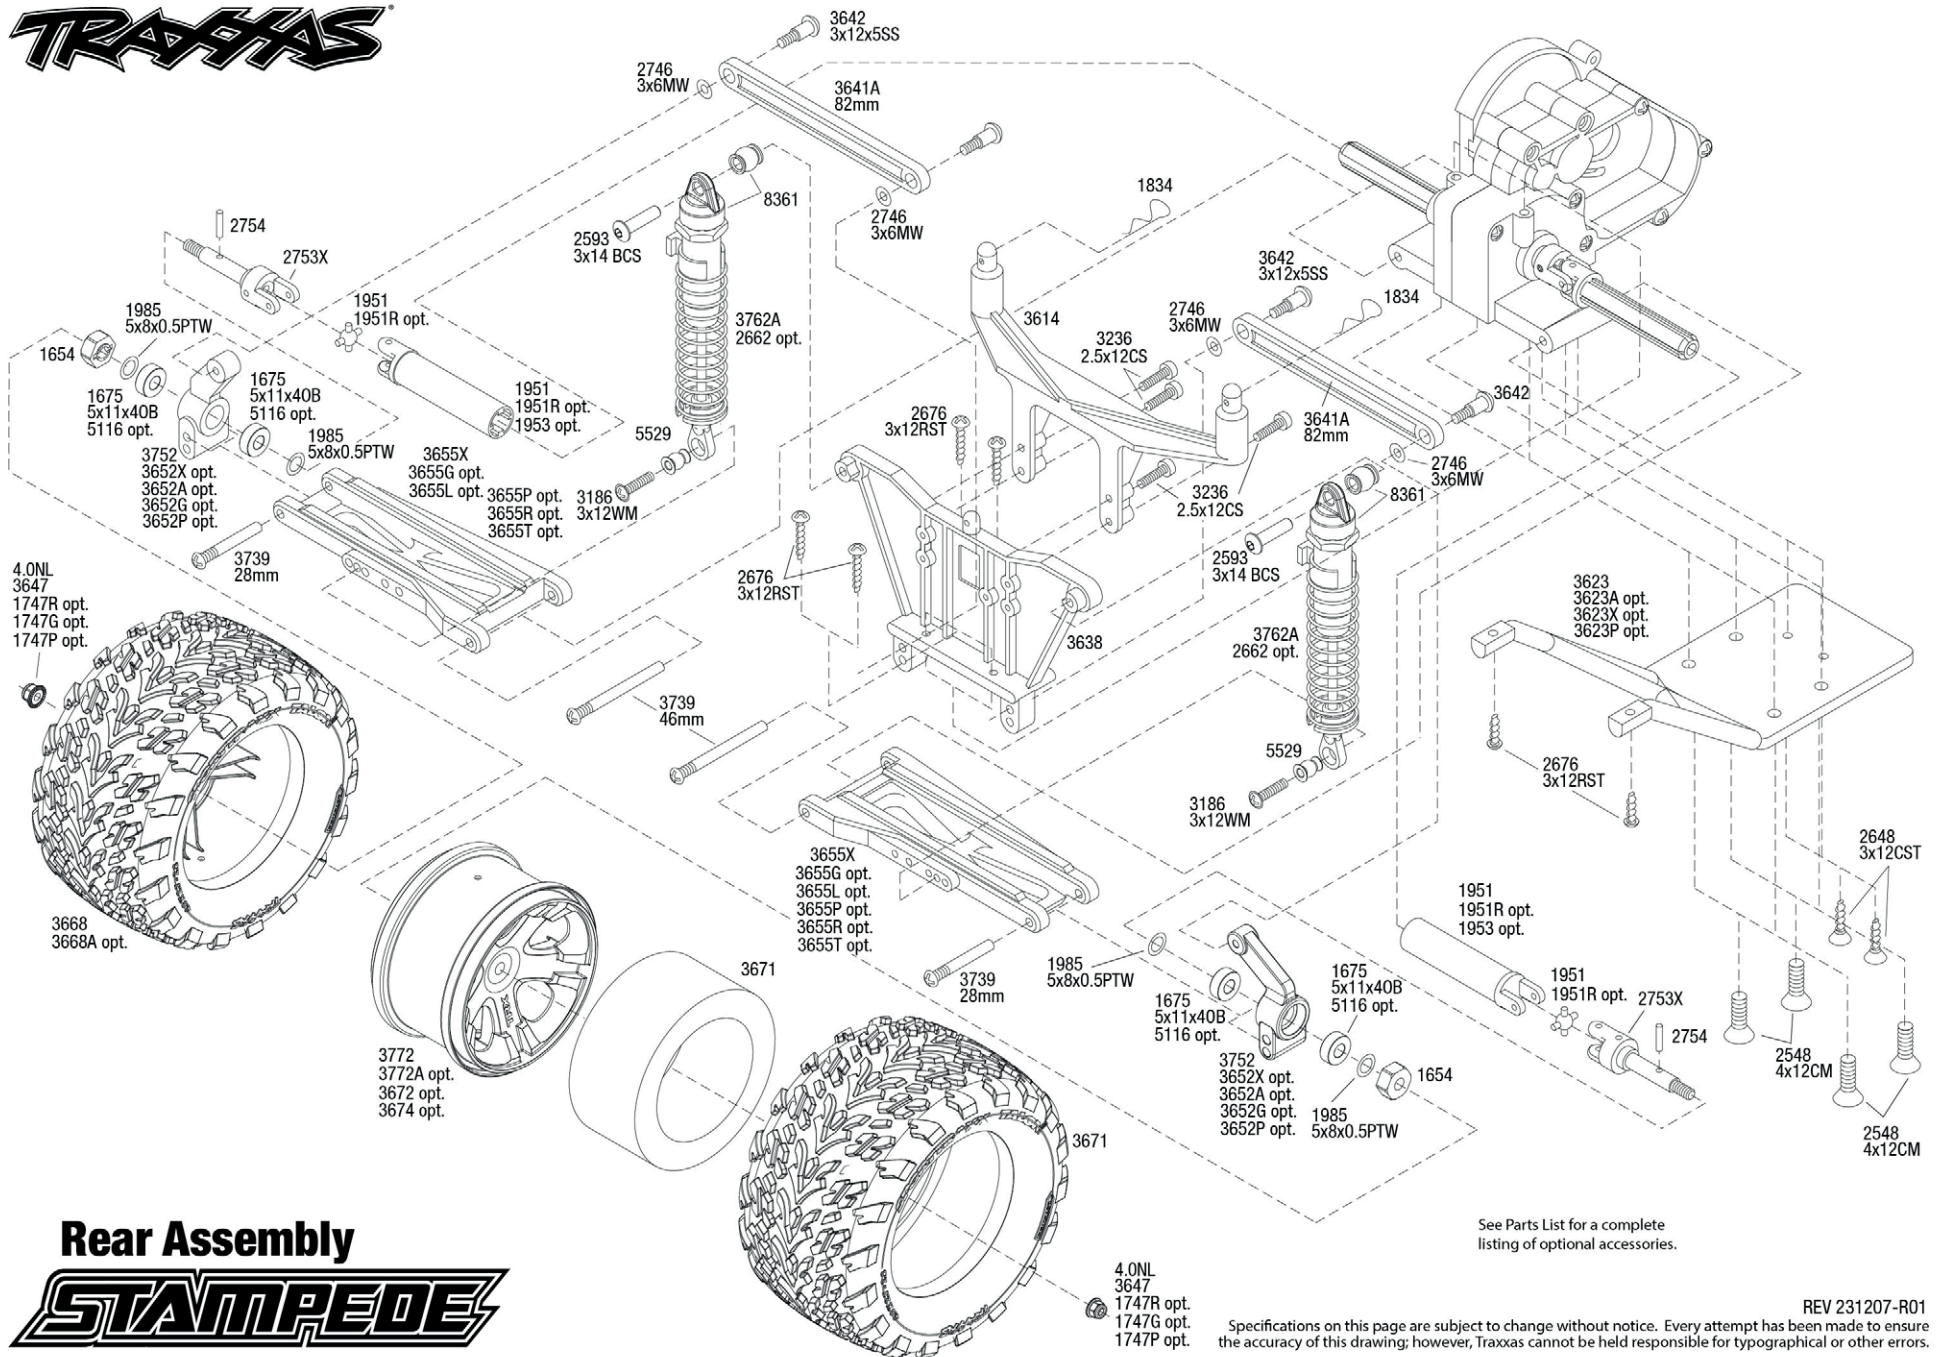

See Parts List for a complete listing of optional accessories.

REV 231207-R01

Specifications on this page are subject to change without notice. Every attempt has been made to ensure the accuracy of this drawing; however, Traxxas cannot be held responsible for typographical or other errors.

Rear Assembly

STAMPEDE