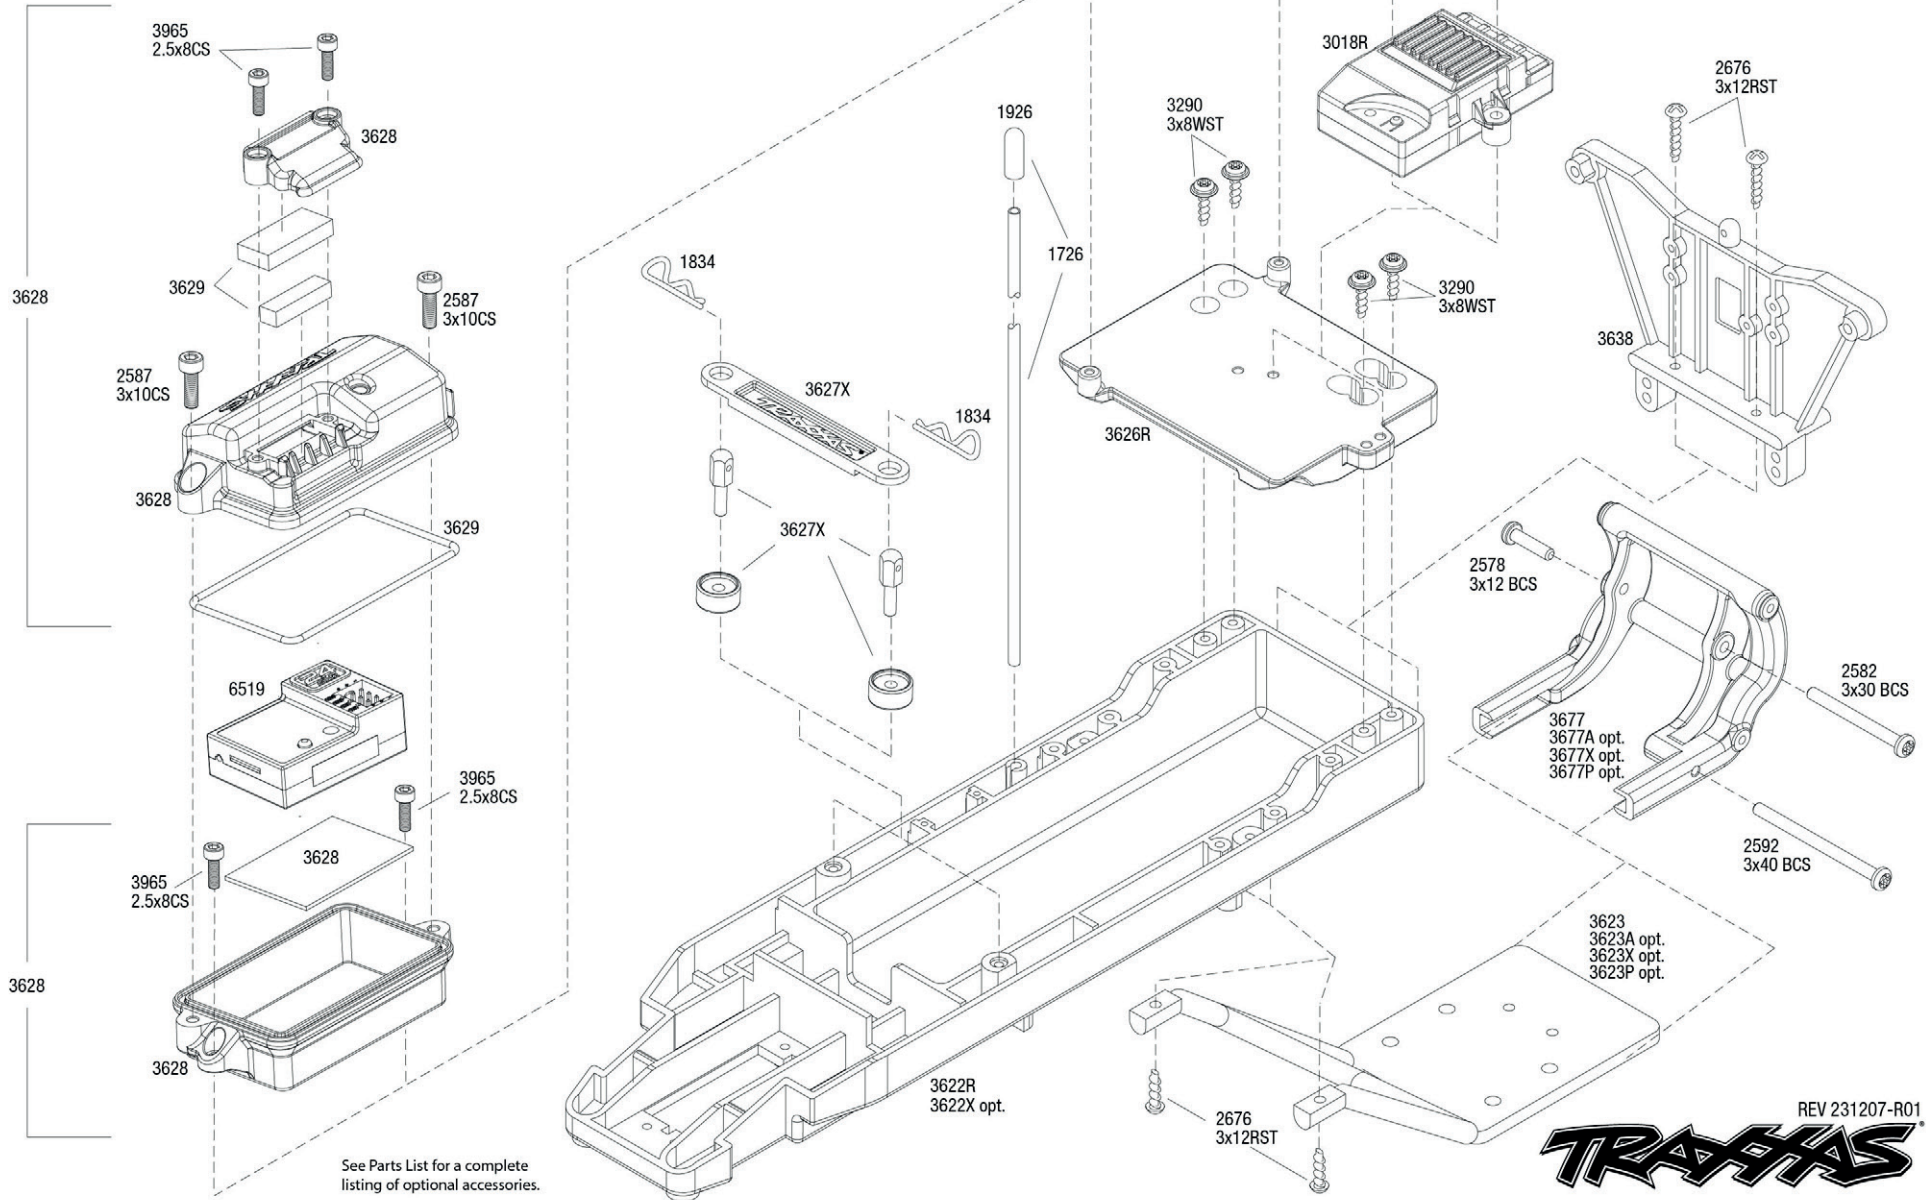

See Parts List for a complete listing of optional accessories.

REV 231207-R01

See Parts List for a complete listing of optional accessories.

Specifications on this page are subject to change without notice. Every attempt has been made to ensure the accuracy of this drawing; however, Traxxas cannot be held responsible for typographical or other errors.

REV 231207-R01

See Parts List for a complete listing of optional accessories.

REV 231207-R01

Specifications on this page are subject to change without notice. Every attempt has been made to ensure the accuracy of this drawing; however, Traxxas cannot be held responsible for typographical or other errors.

Rear Assembly

STAMPEDE

STAMPEDE

Transmission Assembly

Available fully assembled as part #3695

See Parts List for a complete listing of optional accessories.

Specifications on this page are subject to change without notice. Every attempt has been made to ensure the accuracy of this drawing; however, Traxxas cannot be held responsible for typographical or other errors.

REV 231207-R01