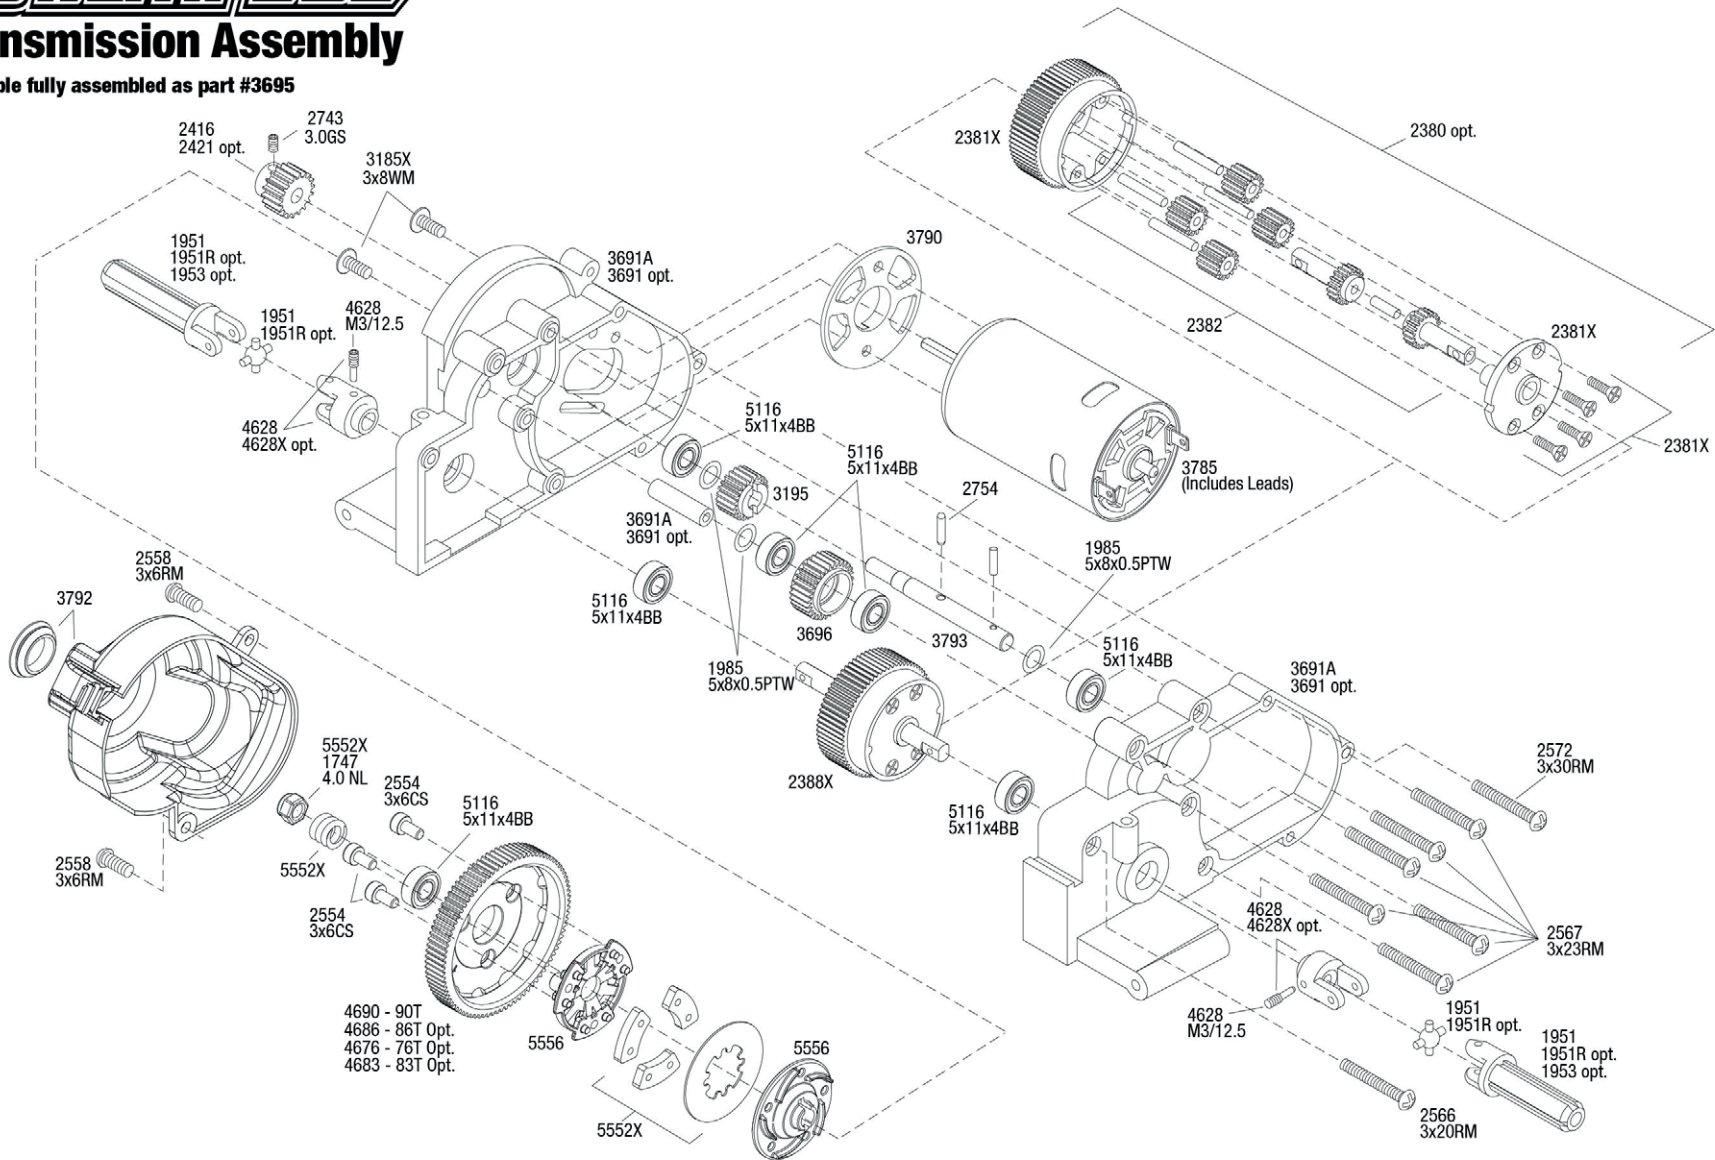

REV 231207-R01

See Parts List for a complete listing of optional accessories.

REV 231207-R01

Specifications on this page are subject to change without notice. Every attempt has been made to ensure the accuracy of this drawing; however, Traxxas cannot be held responsible for typographical or other errors.

Rear Assembly

STAMPEDE

STAMPEDE

Transmission Assembly

Available fully assembled as part #3695

See Parts List for a complete listing of optional accessories.

Specifications on this page are subject to change without notice. Every attempt has been made to ensure the accuracy of this drawing; however, Traxxas cannot be held responsible for typographical or other errors.