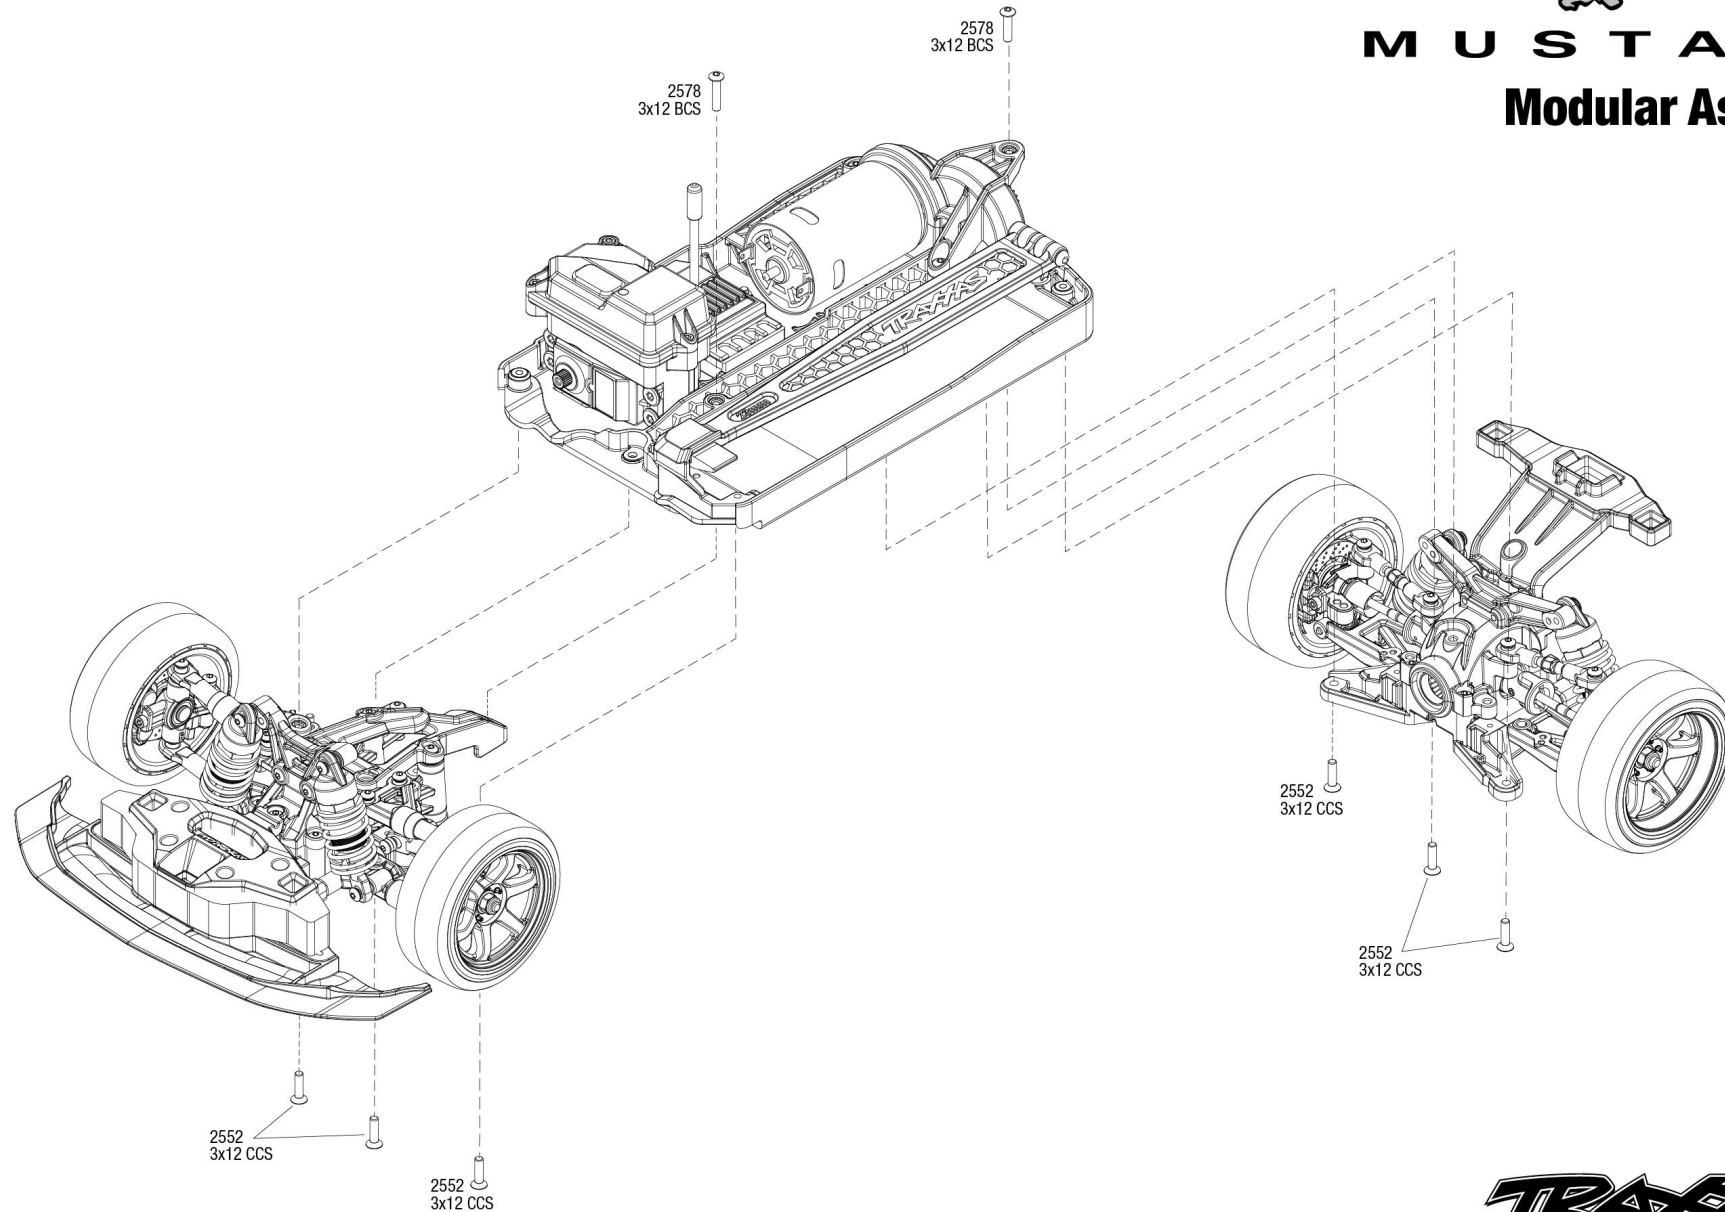

MUSTANG Chassis Assembly

See Parts List for a complete listing of optional accessories.

Specifications on this page are subject to change without notice. Every attempt has been made to ensure the accuracy of this drawing; however, Traxxas cannot be held responsible for typographical or other errors.

REV 240716-R01

TRAXXAS

4TEC DRIFT

M U S T A N G Modular Assembly

See Parts List for a complete listing of optional accessories.

REV 240716-R01

TRAXXAS

Specifications on this page are subject to change without notice. Every attempt has been made to ensure the accuracy of this drawing; however, Traxxas cannot be held responsible for typographical or other errors.