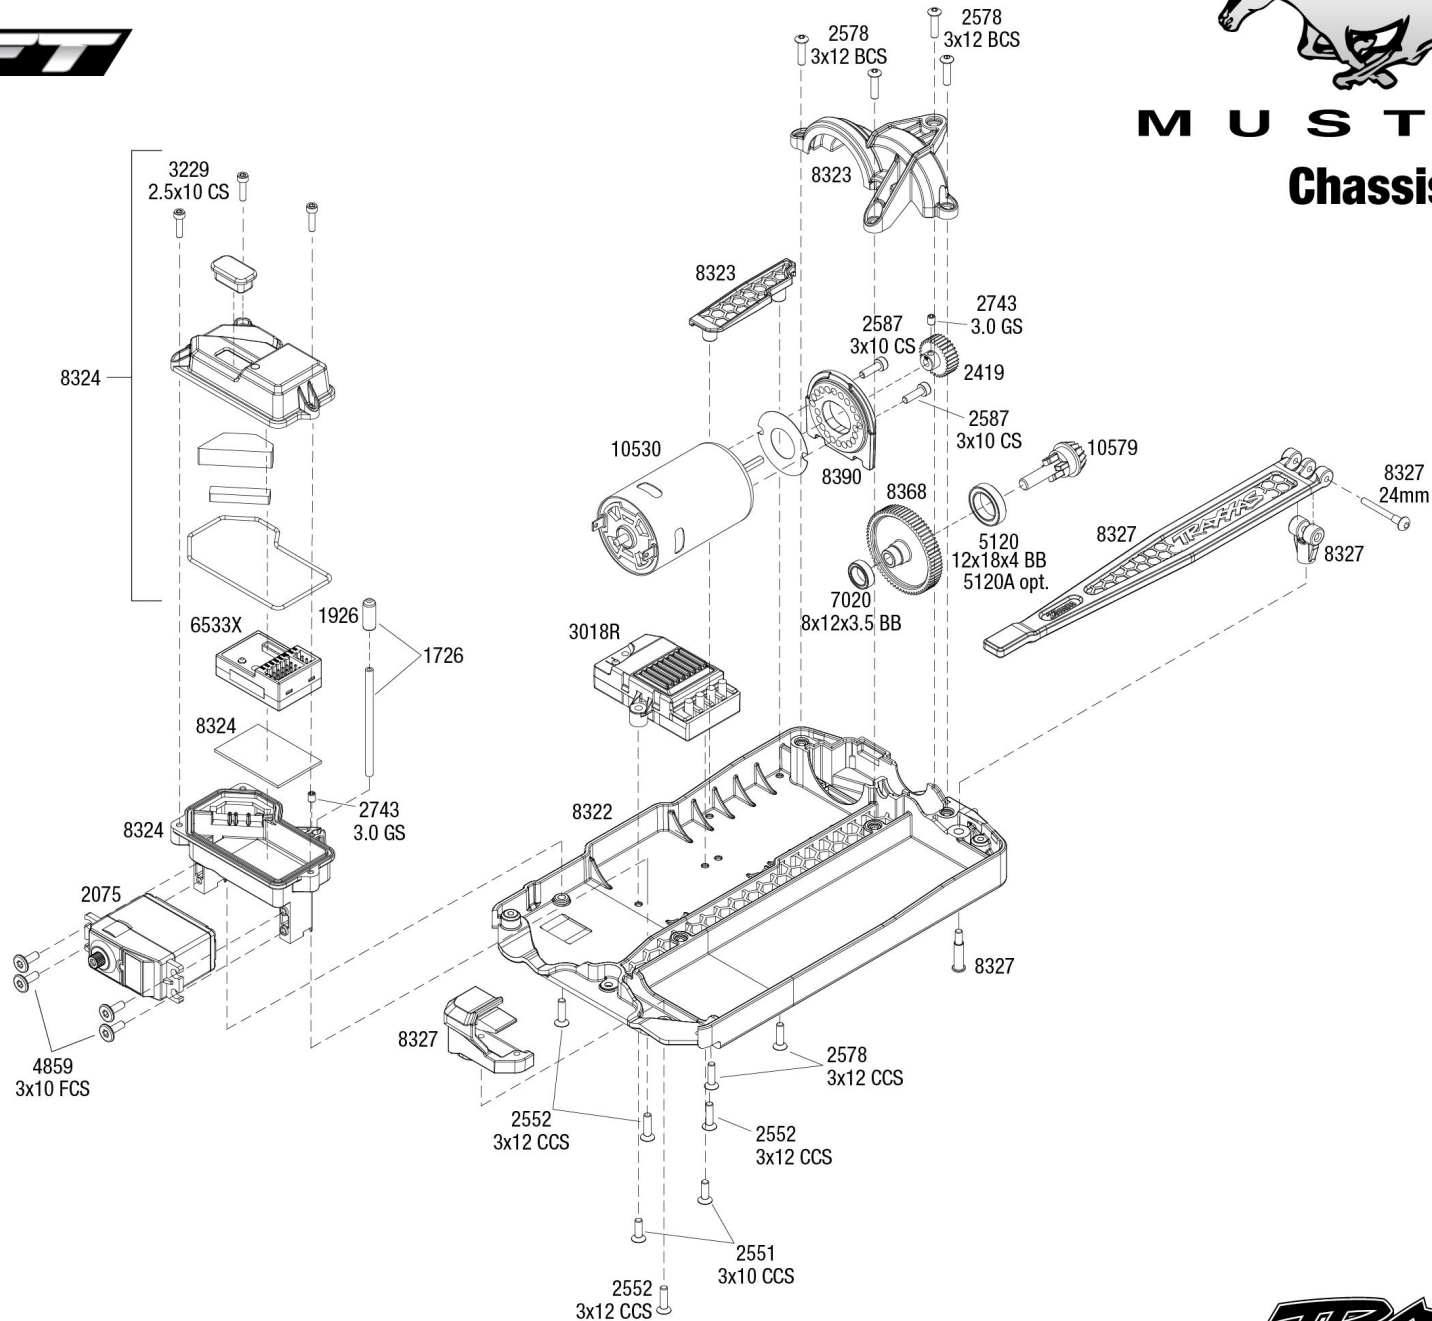

MUSTANG Chassis Assembly

See Parts List for a complete listing of optional accessories.

Specifications on this page are subject to change without notice. Every attempt has been made to ensure the accuracy of this drawing; however, Traxxas cannot be held responsible for typographical or other errors.

REV 240716-R01

TRAXXAS

4TEC DRIFT

M U S T A N G Modular Assembly

See Parts List for a complete listing of optional accessories.

REV 240716-R01

TRAXXAS

Specifications on this page are subject to change without notice. Every attempt has been made to ensure the accuracy of this drawing; however, Traxxas cannot be held responsible for typographical or other errors.

MUSTANG

Rear Assembly

Specifications on this page are subject to change without notice. Every attempt has been made to ensure the accuracy of this drawing; however, Traxxas cannot be held responsible for typographical or other errors.

REV 240716-R01
See Parts List for a complete listing of optional accessories.
TRAXXAS