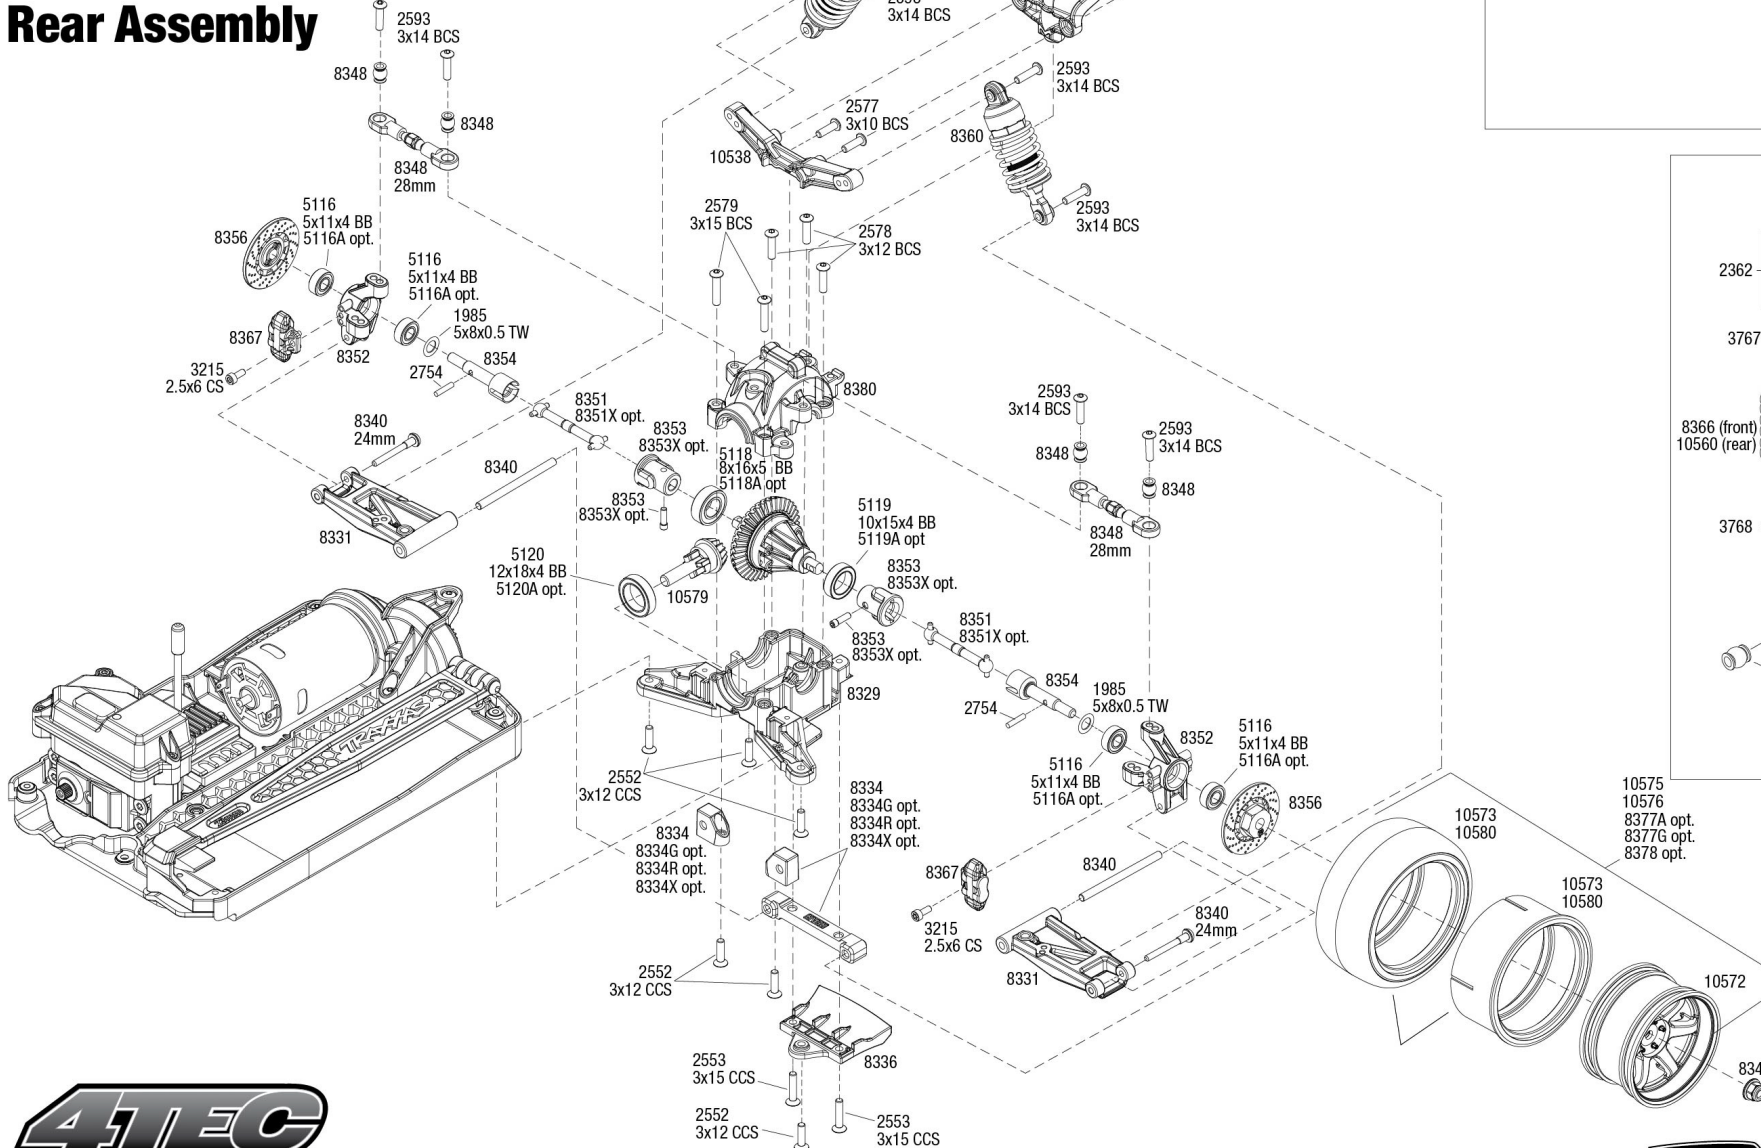

MUSTANG

Rear Assembly

Specifications on this page are subject to change without notice. Every attempt has been made to ensure the accuracy of this drawing; however, Traxxas cannot be held responsible for typographical or other errors.

REV 240716-R01
See Parts List for a complete listing of optional accessories.
TRAXXAS