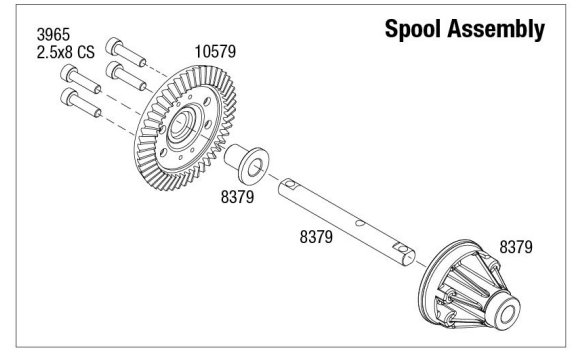

REV 240716-R01

TRAXXAS

4TEC DRIFT

M U S T A N G Modular Assembly

See Parts List for a complete listing of optional accessories.

REV 240716-R01

TRAXXAS

Specifications on this page are subject to change without notice. Every attempt has been made to ensure the accuracy of this drawing; however, Traxxas cannot be held responsible for typographical or other errors.

MUSTANG

Rear Assembly

Specifications on this page are subject to change without notice. Every attempt has been made to ensure the accuracy of this drawing; however, Traxxas cannot be held responsible for typographical or other errors.