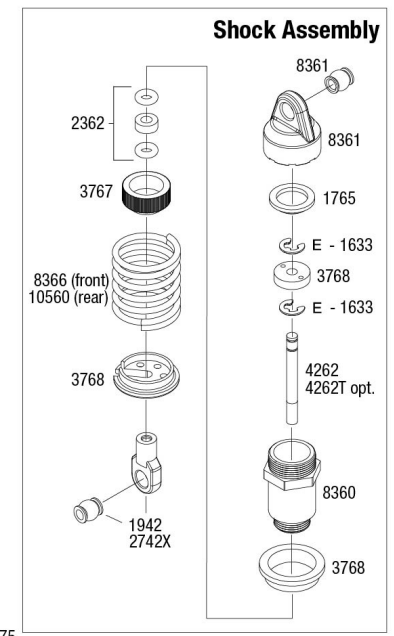

MUSTANG

Rear Assembly

Specifications on this page are subject to change without notice. Every attempt has been made to ensure the accuracy of this drawing; however, Traxxas cannot be held responsible for typographical or other errors.

REV 240716-R01
See Parts List for a complete listing of optional accessories.
TRAXXAS