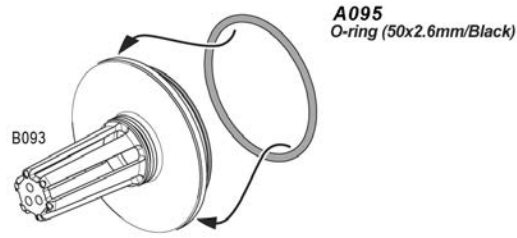

O-RING AUSTAUSCH • O-RING REPLACEMENT