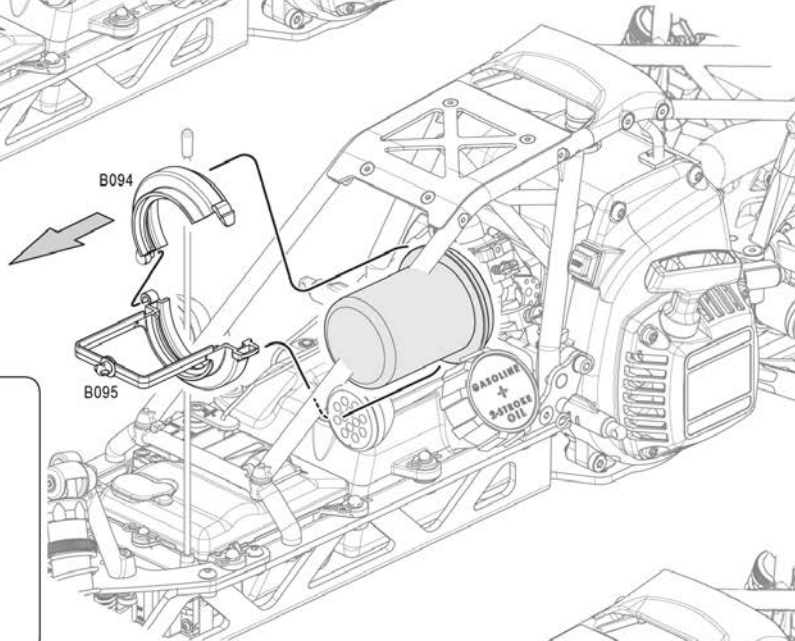

Wild GP Attack

ASSEMBLED READY-TO-RUN MODEL

Montageanleitung / Assembly

MONTAGEANLEITUNG • ASSEMBLY

LUFTFILTER WARTUNG • AIR FILTER MAINTENANCE

1

2

3