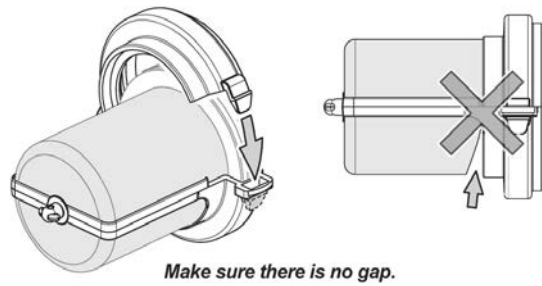

EINBAU SCHAUMSTOFF-FILTER • REINSTALLING THE FILTER ELEMENT