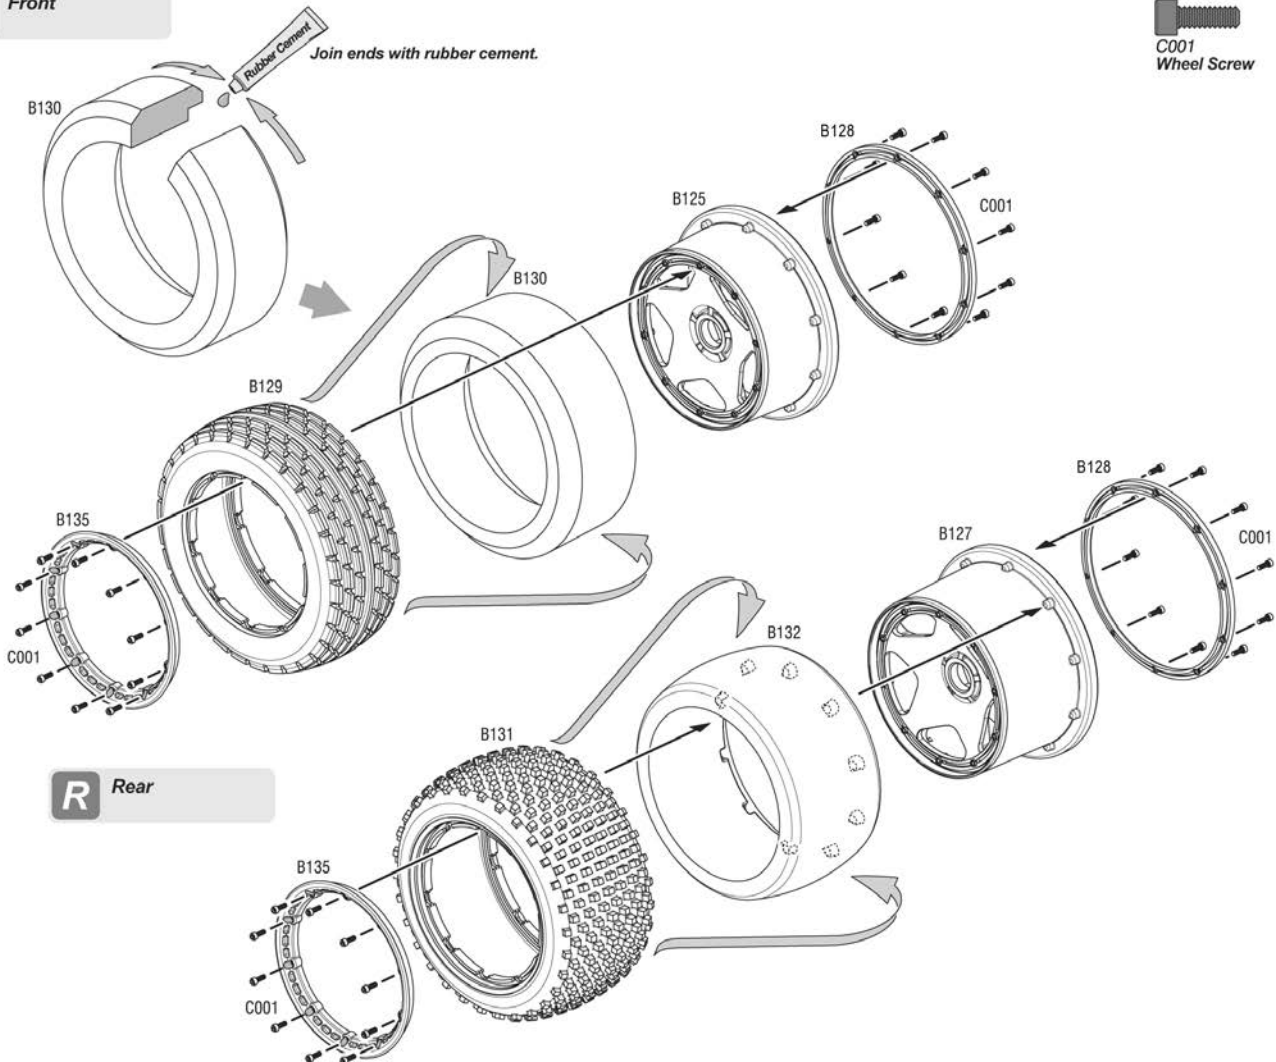

Wild GP Attack

ASSEMBLED READY-TO-RUN MODEL

Montageanleitung / Assembly

MONTAGEANLEITUNG • ASSEMBLY

LUFTFILTER WARTUNG • AIR FILTER MAINTENANCE

1

2

3

O-RING AUSTAUSCH • O-RING REPLACEMENT

EINBAU SCHAUMSTOFF-FILTER • REINSTALLING THE FILTER ELEMENT

RÄDER WARTUNG • WHEEL MAINTENANCE

F Front

RÄDER MONTAGE • TIRE ASSEMBLY

1

2

3

4

C001
Wheel Screw

5

6

Do not overtigten

CHASSIS MONTAGE • CHASSIS ASSEMBLY

Montage

VORDERACHSE • FRONT ASSEMBLY