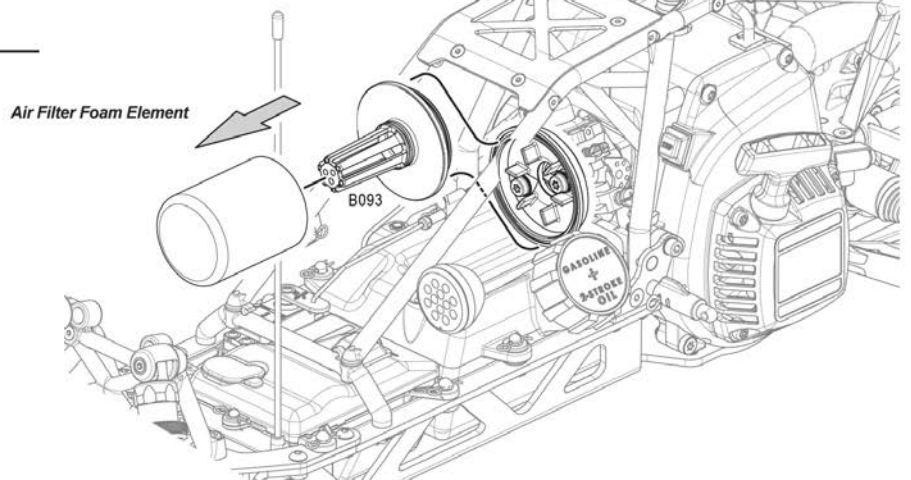

Wild GP Attack

ASSEMBLED READY-TO-RUN MODEL

Montageanleitung / Assembly

MONTAGEANLEITUNG • ASSEMBLY

LUFTFILTER WARTUNG • AIR FILTER MAINTENANCE

1

2

3