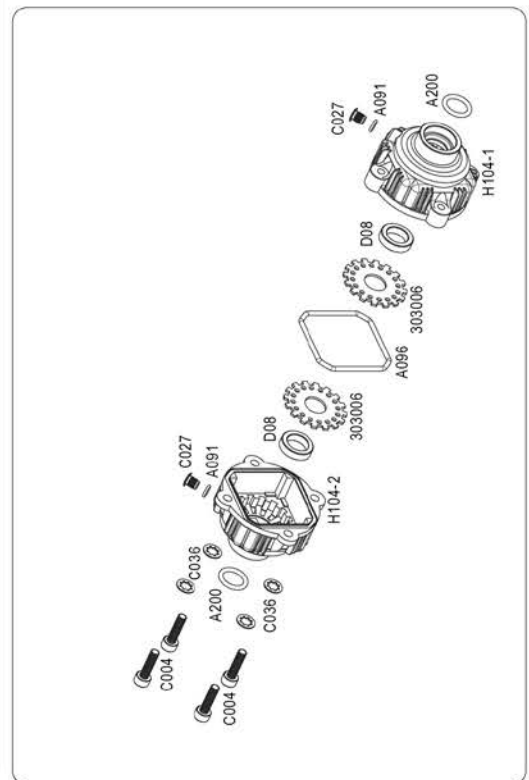

4

C001
Wheel Screw

5

6

Do not overtigten

CHASSIS MONTAGE • CHASSIS ASSEMBLY

Montage

VORDERACHSE • FRONT ASSEMBLY

CHASSIS MONTAGE • CHASSIS ASSEMBLY

Montage

HINTERACHSE • REAR ASSEMBLY

Montage

GETRIEBE / DIFFERENZIAL MONTAGE • GEAR BOX ASSEMBLY DIFFERENTIAL

Montage

GETRIEBE MONTAGE • TRANSMISSION ASSEMBLY

Montage

Montage

CHASSIS MONTAGE • CHASSIS ASSEMBLY

Montage

NOTIZEN / NOTES

A series of horizontal dotted lines spanning the width of the page, intended for taking notes.

Montage

A series of horizontal dotted lines spanning the width of the page, intended for handwriting practice.