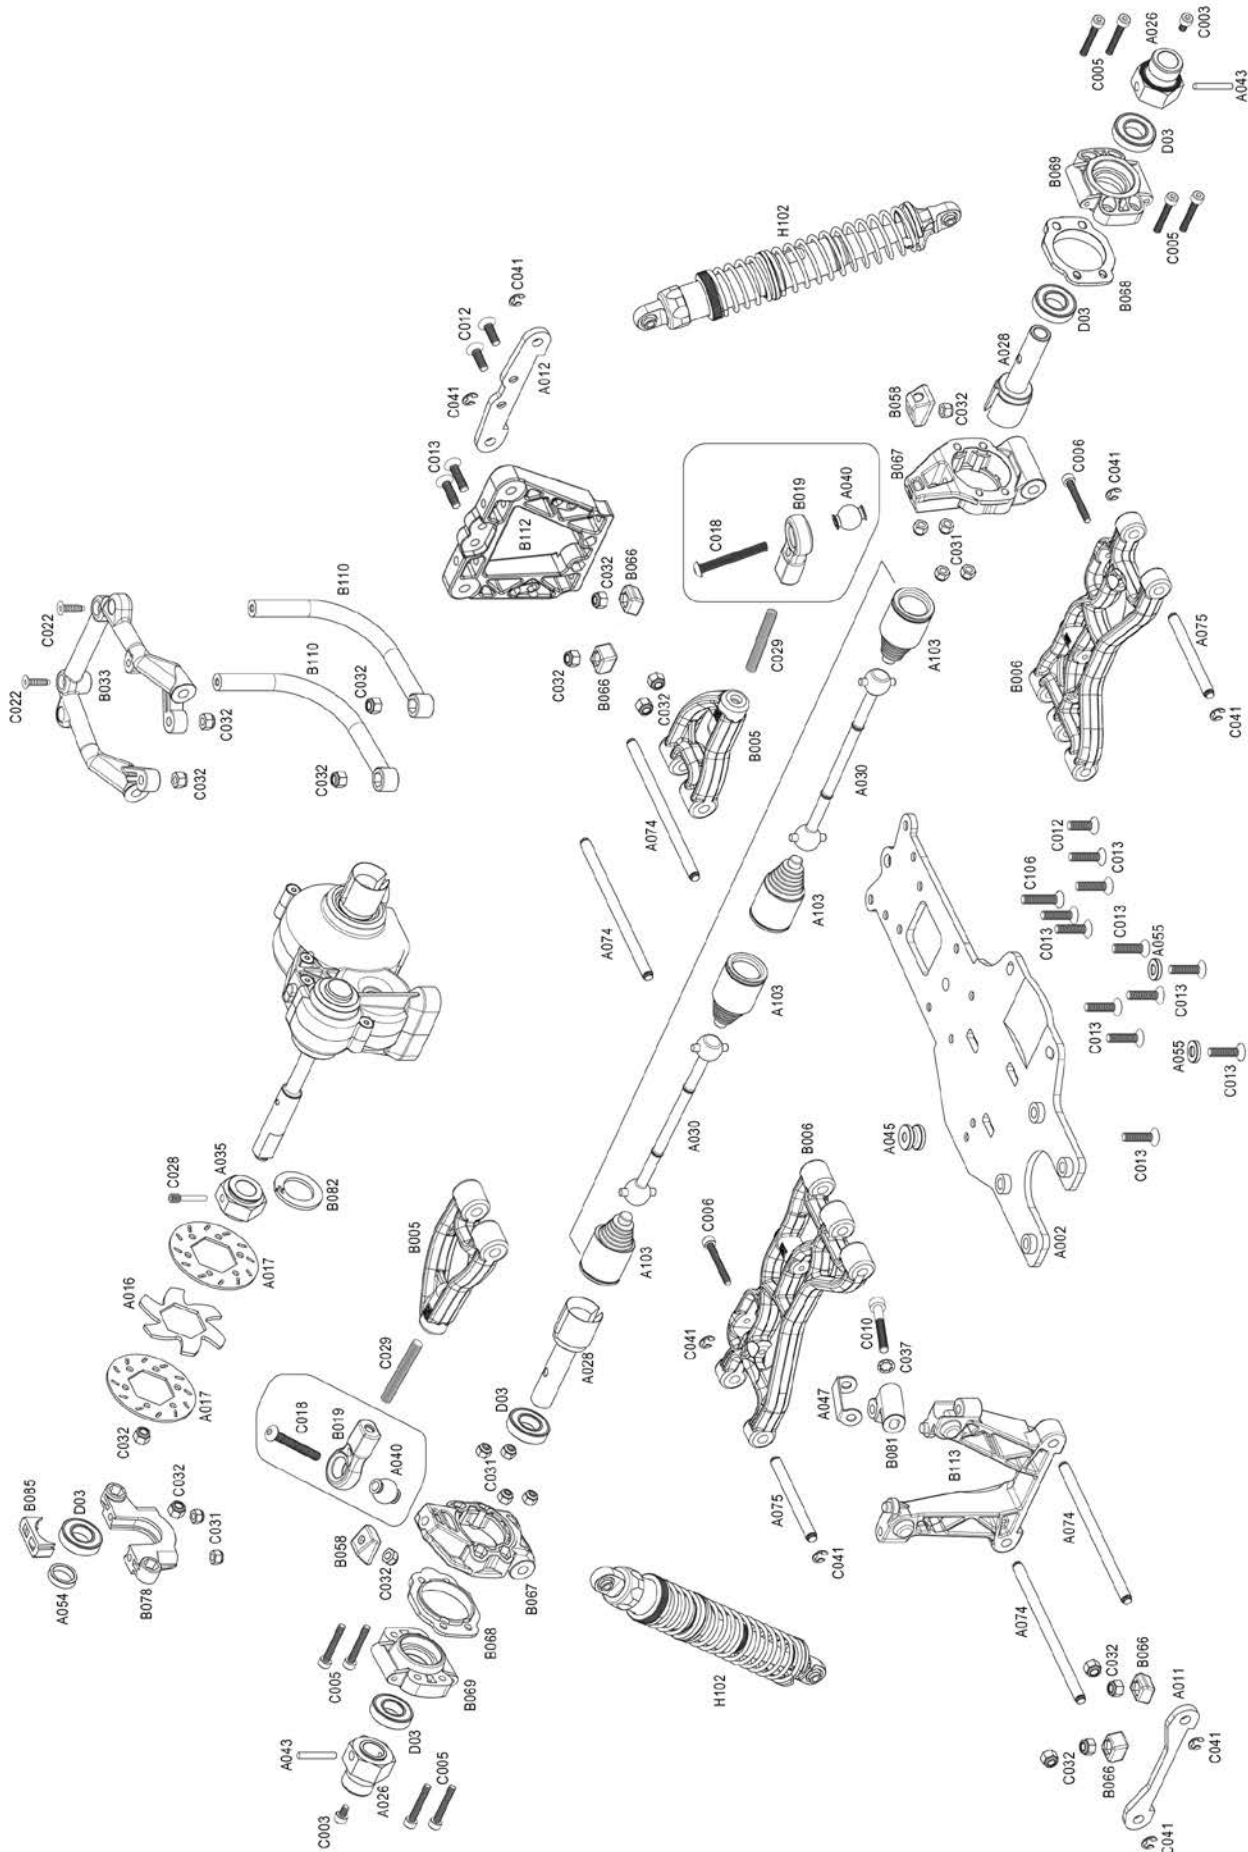

HINTERACHSE • REAR ASSEMBLY

Montage