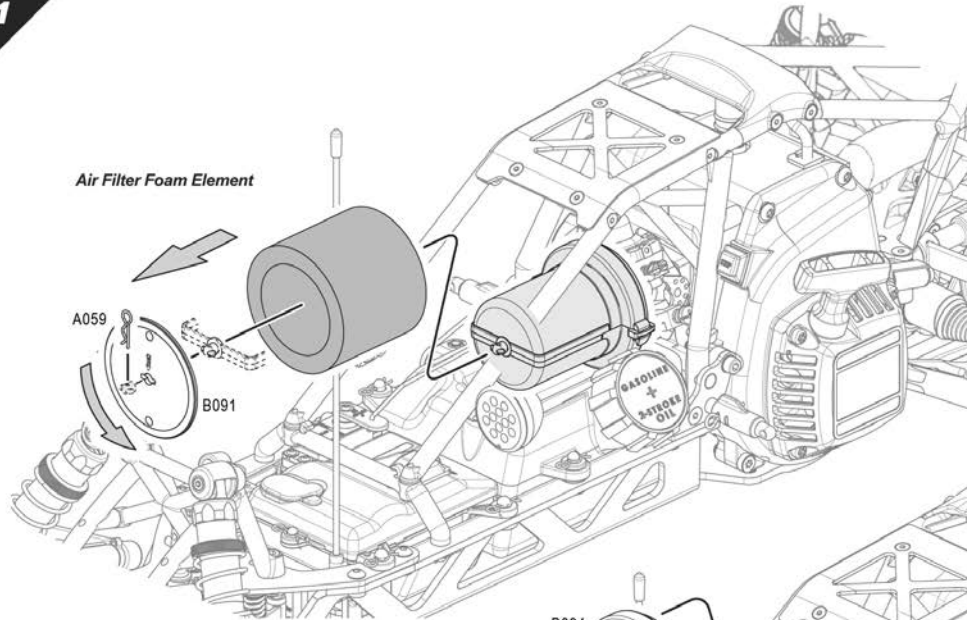

Wild GP Attack

ASSEMBLED READY-TO-RUN MODEL

Montageanleitung / Assembly

MONTAGEANLEITUNG • ASSEMBLY

LUFTFILTER WARTUNG • AIR FILTER MAINTENANCE

1

2

3