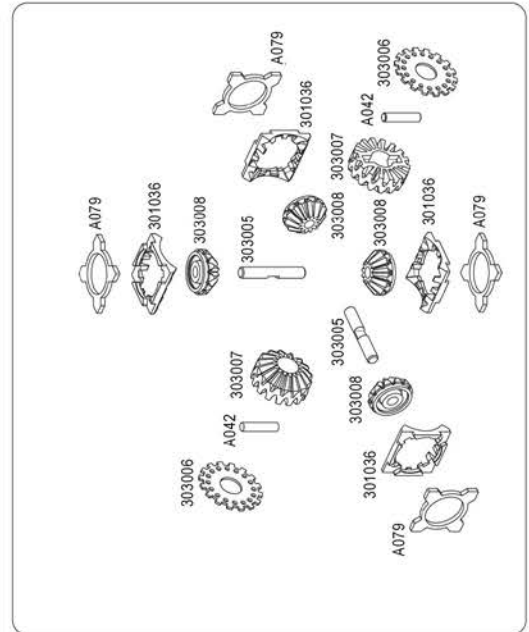

4

C001
Wheel Screw

5

6

Do not overtigten

CHASSIS MONTAGE • CHASSIS ASSEMBLY

Montage

VORDERACHSE • FRONT ASSEMBLY

CHASSIS MONTAGE • CHASSIS ASSEMBLY

Montage

HINTERACHSE • REAR ASSEMBLY

Montage

GETRIEBE / DIFFERENZIAL MONTAGE • GEAR BOX ASSEMBLY DIFFERENTIAL

Montage

GETRIEBE MONTAGE • TRANSMISSION ASSEMBLY

Montage

Montage

CHASSIS MONTAGE • CHASSIS ASSEMBLY

Montage

NOTIZEN / NOTES

A series of horizontal dotted lines spanning the width of the page, intended for taking notes.

Montage

A series of horizontal dotted lines spanning the width of the page, intended for handwriting practice.