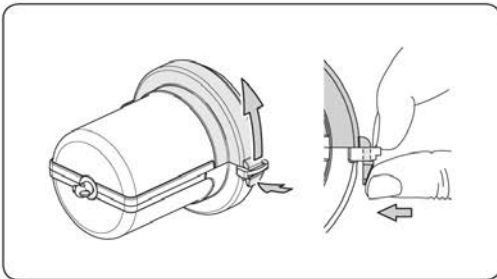

Wild GP Attack

ASSEMBLED READY-TO-RUN MODEL

Montageanleitung / Assembly

MONTAGEANLEITUNG • ASSEMBLY

LUFTFILTER WARTUNG • AIR FILTER MAINTENANCE

1

2

3

O-RING AUSTAUSCH • O-RING REPLACEMENT

EINBAU SCHAUMSTOFF-FILTER • REINSTALLING THE FILTER ELEMENT

RÄDER WARTUNG • WHEEL MAINTENANCE

F Front

RÄDER MONTAGE • TIRE ASSEMBLY

1

2

3