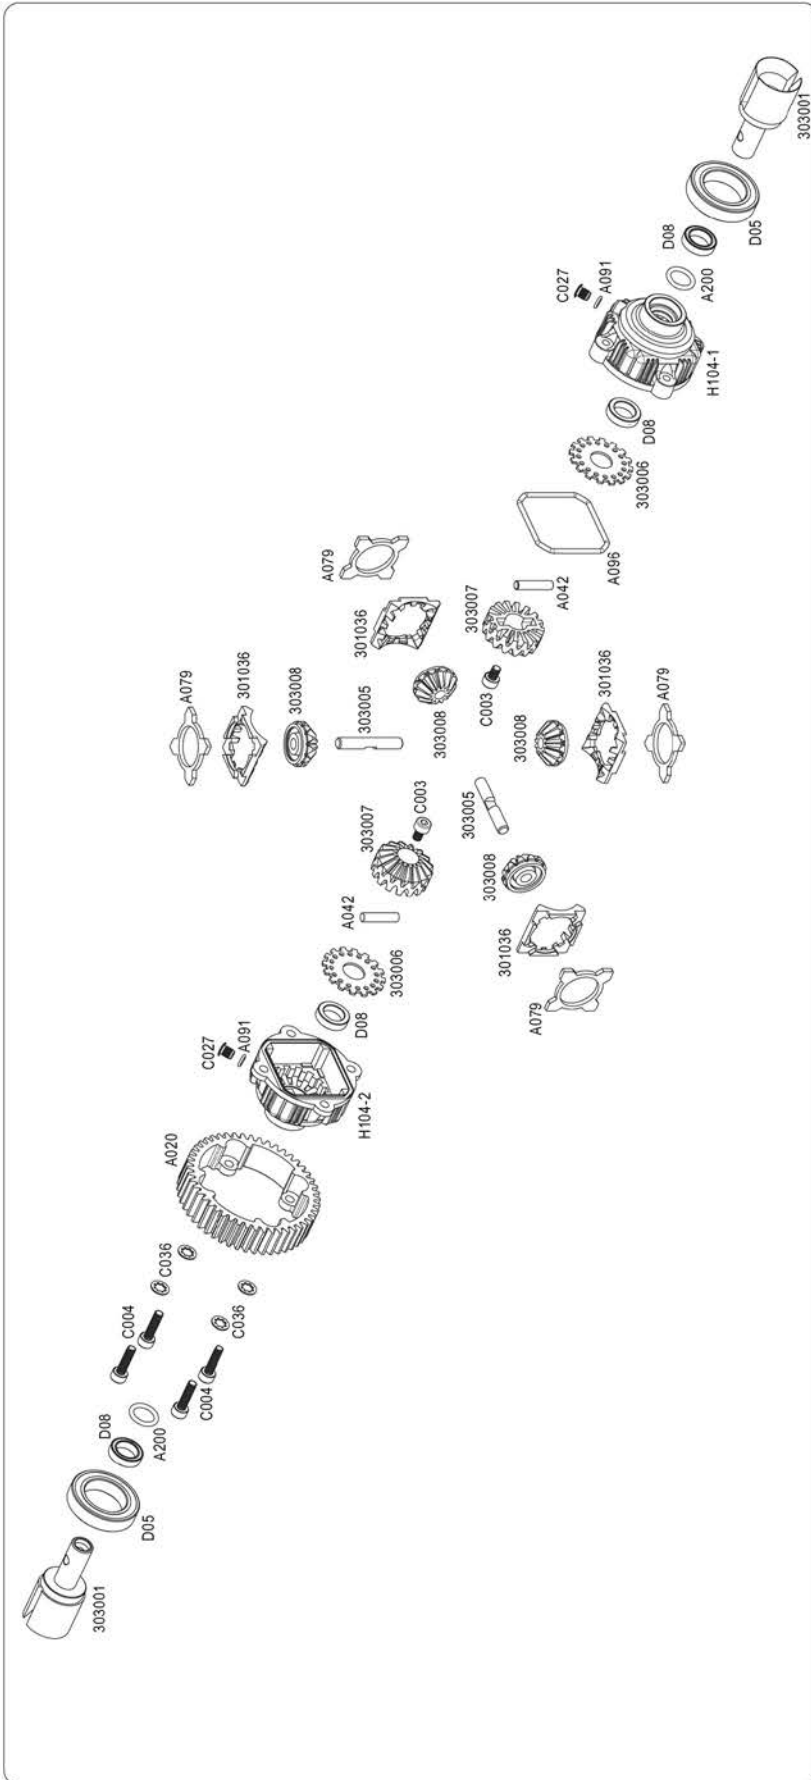

GETRIEBE MONTAGE • TRANSMISSION ASSEMBLY

Montage