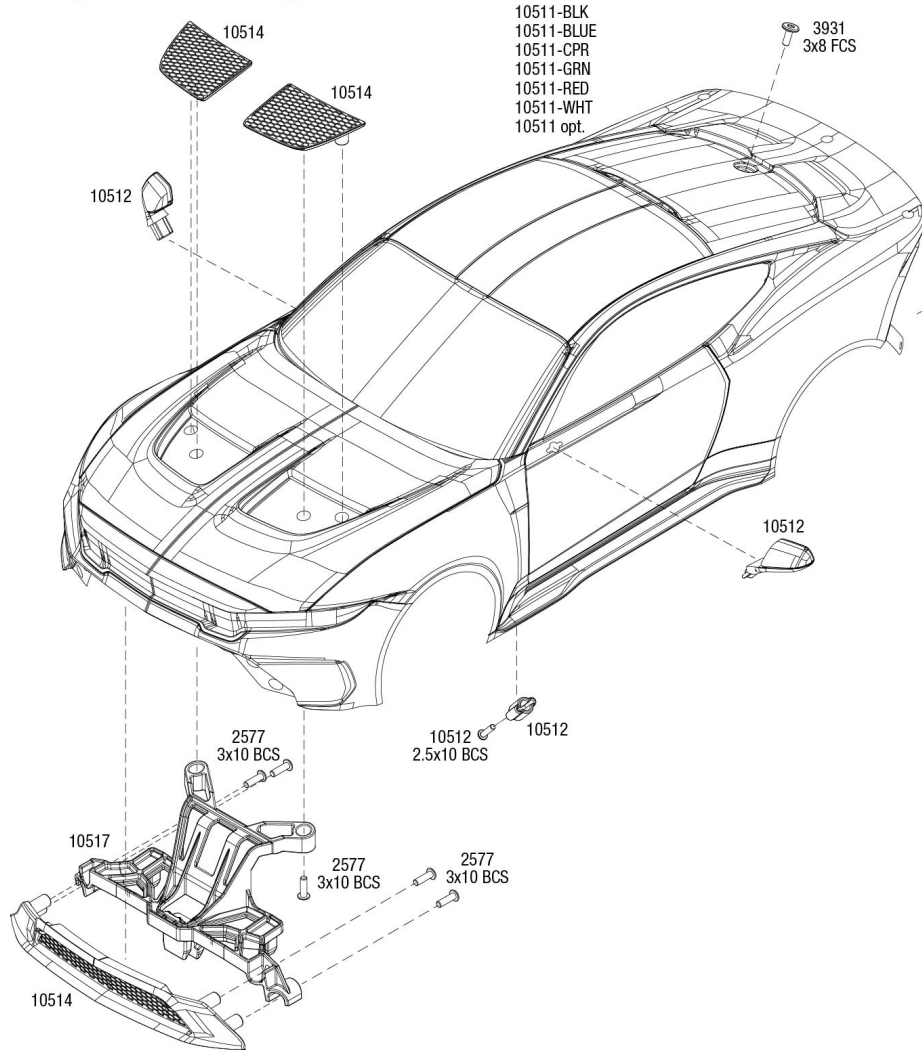

MUSTANG

Body Assembly

- 10511-BLK
- 10511-BLUE
- 10511-CPR
- 10511-GRN
- 10511-RED
- 10511-WHT
- 10511 opt.

3931
3x8 FCS

- 10511-BLK
- 10511-BLUE
- 10511-CPR
- 10511-GRN
- 10511-RED
- 10511-WHT
- 10511 opt.

Completed Assembly

REV 240716-R01

Specifications on this page are subject to change without notice. Every attempt has been made to ensure the accuracy of this drawing; however, Traxxas cannot be held responsible for typographical or other errors.

See Parts List for a complete listing of optional accessories.

MUSTANG Chassis Assembly

See Parts List for a complete listing of optional accessories.

Specifications on this page are subject to change without notice. Every attempt has been made to ensure the accuracy of this drawing; however, Traxxas cannot be held responsible for typographical or other errors.