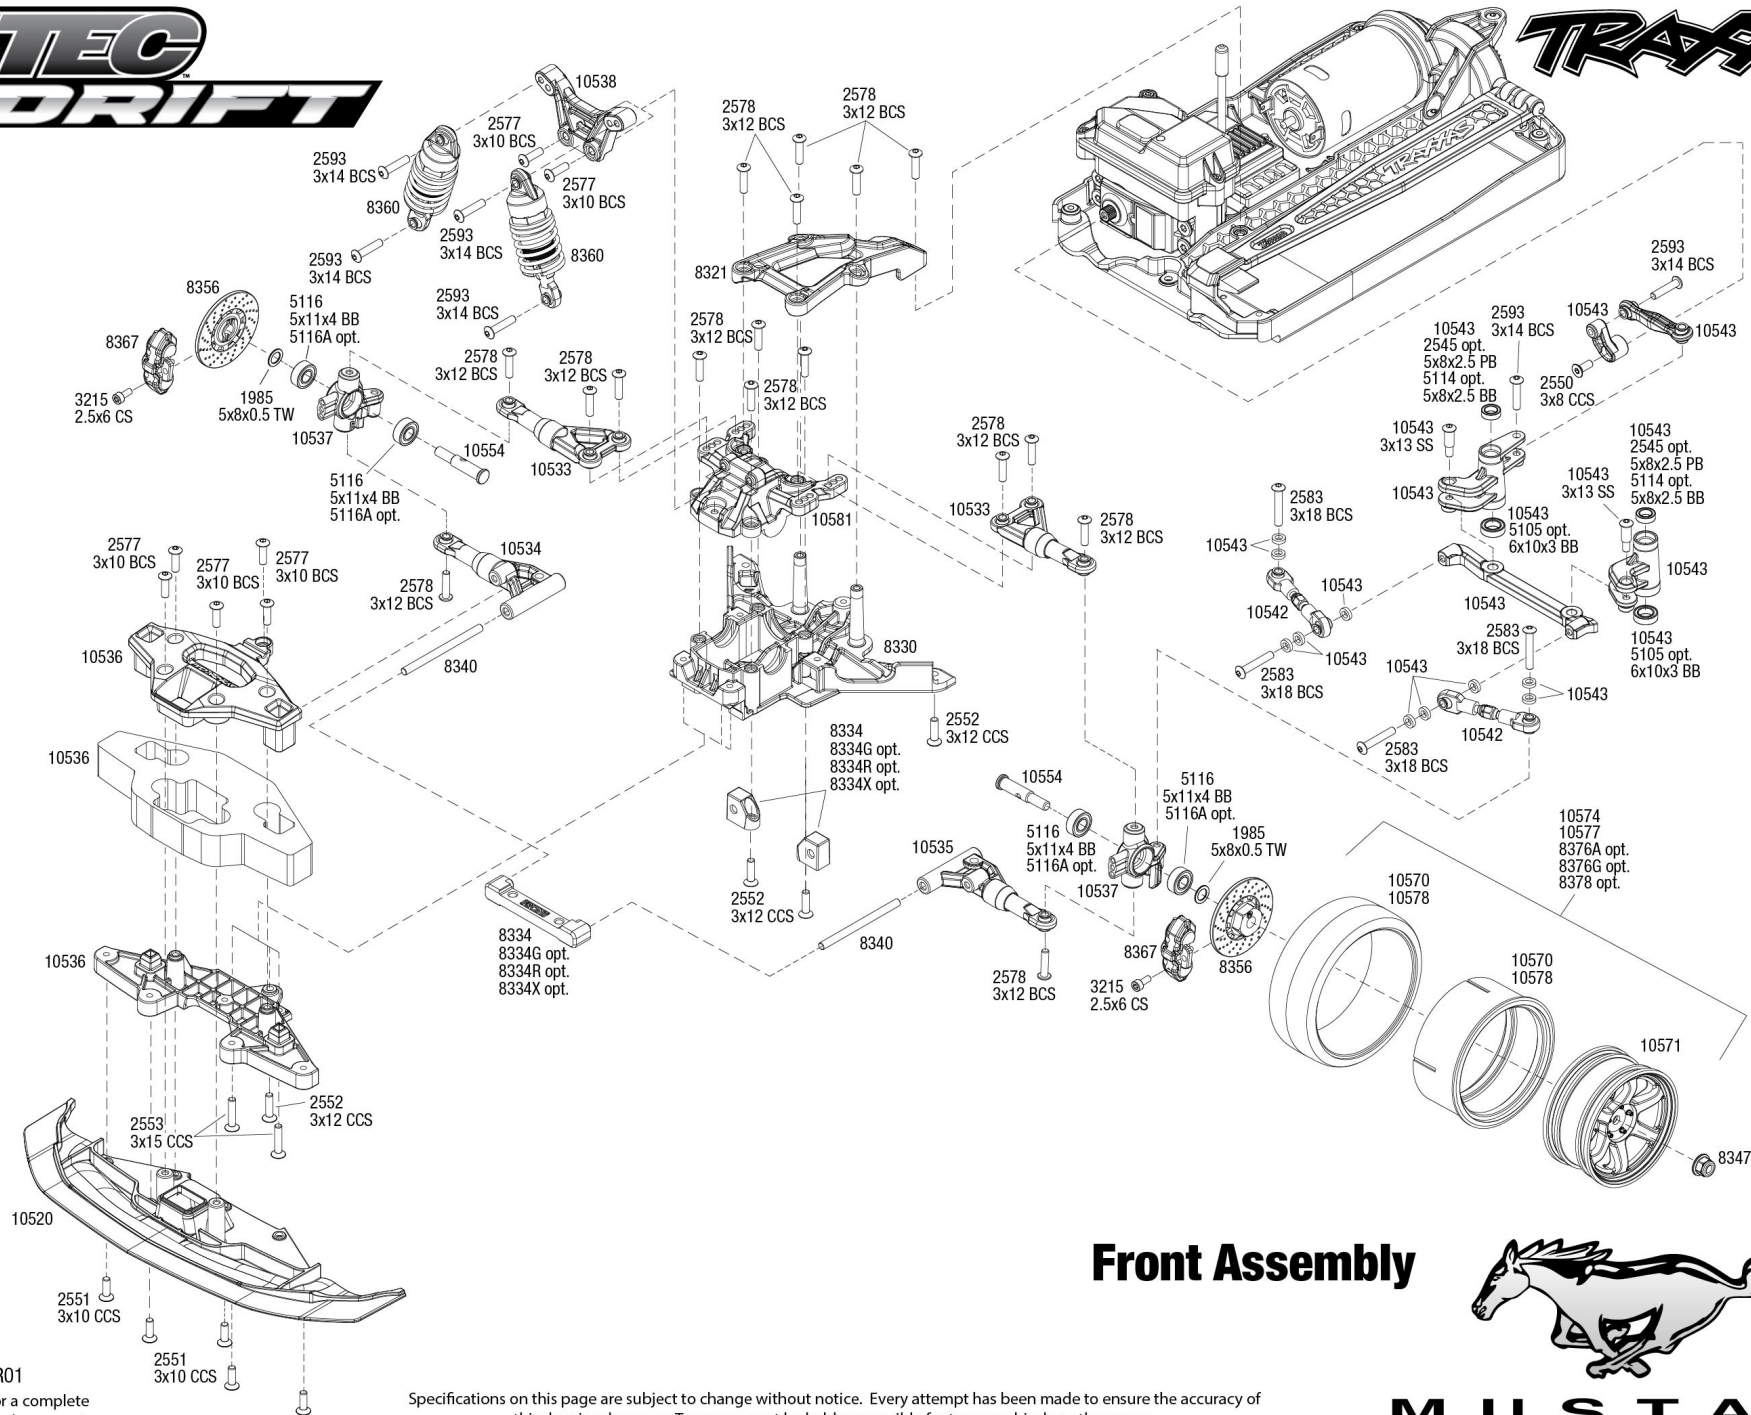

Front Assembly