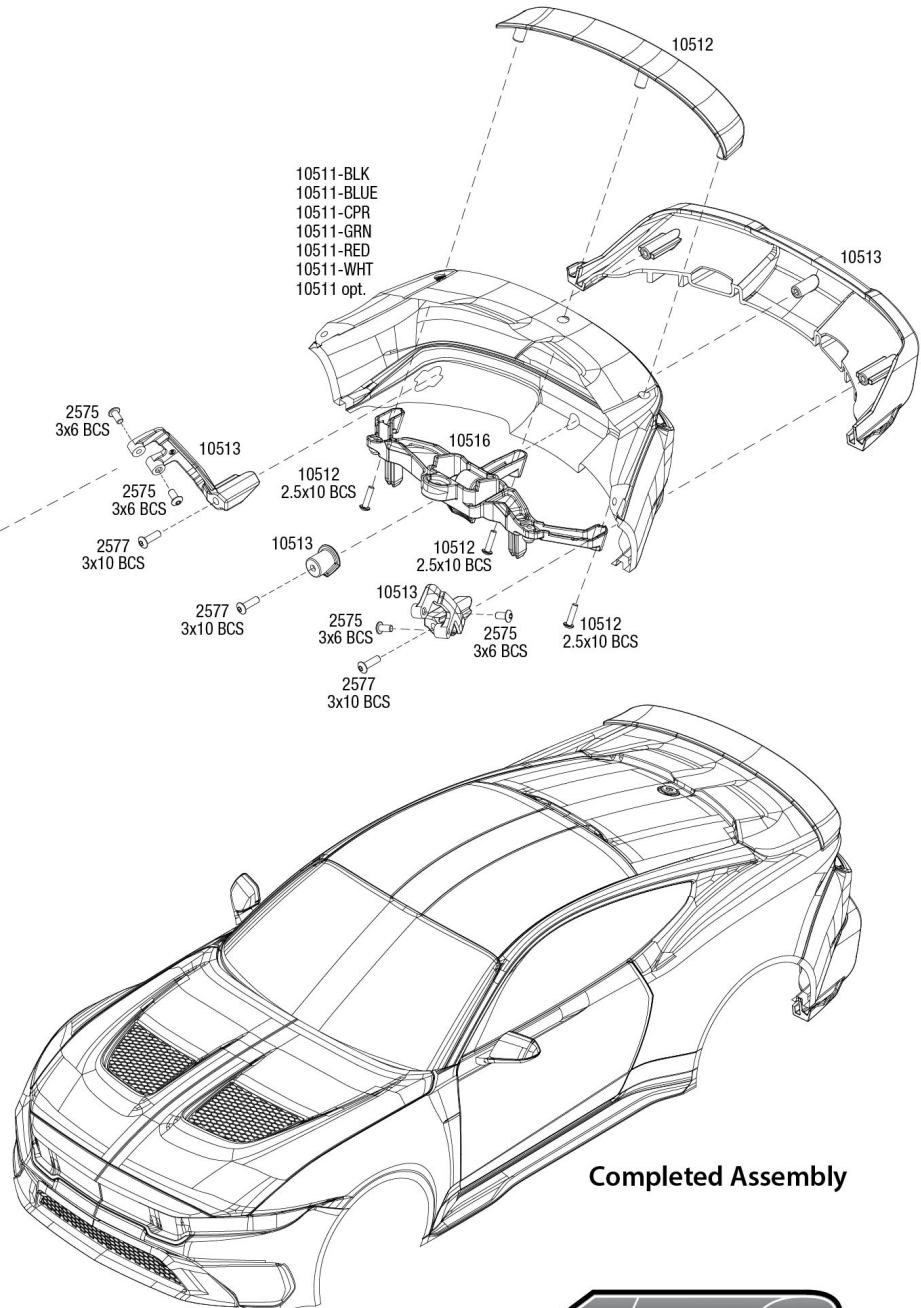

MUSTANG

Body Assembly

- 10511-BLK
- 10511-BLUE
- 10511-CPR
- 10511-GRN
- 10511-RED
- 10511-WHT
- 10511 opt.

3931
3x8 FCS

- 10511-BLK
- 10511-BLUE
- 10511-CPR
- 10511-GRN
- 10511-RED
- 10511-WHT
- 10511 opt.

Completed Assembly

REV 240716-R01

Specifications on this page are subject to change without notice. Every attempt has been made to ensure the accuracy of this drawing; however, Traxxas cannot be held responsible for typographical or other errors.

See Parts List for a complete listing of optional accessories.

MUSTANG Chassis Assembly

See Parts List for a complete listing of optional accessories.

Specifications on this page are subject to change without notice. Every attempt has been made to ensure the accuracy of this drawing; however, Traxxas cannot be held responsible for typographical or other errors.