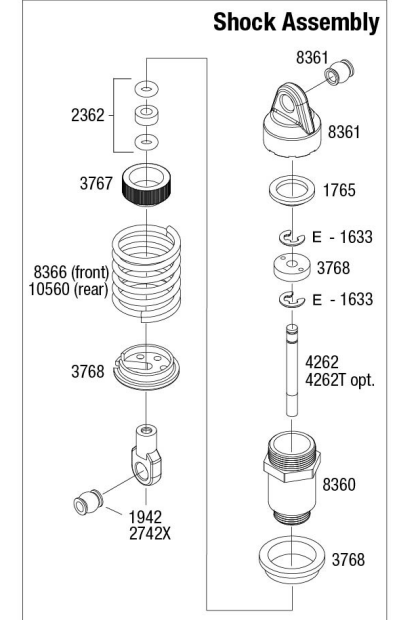

MUSTANG

Rear Assembly

Specifications on this page are subject to change without notice. Every attempt has been made to ensure the accuracy of this drawing; however, Traxxas cannot be held responsible for typographical or other errors.

REV 240716-R01
See Parts List for a complete listing of optional accessories.
TRAXXAS