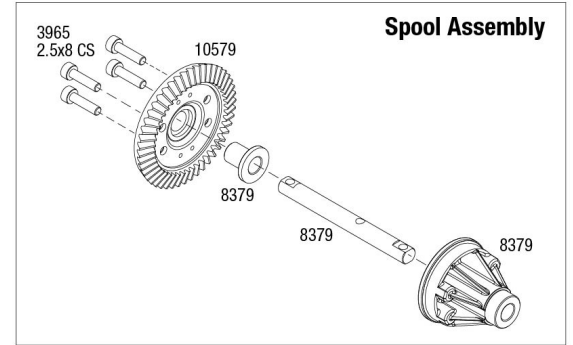

MUSTANG

Rear Assembly

Specifications on this page are subject to change without notice. Every attempt has been made to ensure the accuracy of this drawing; however, Traxxas cannot be held responsible for typographical or other errors.

REV 240716-R01
See Parts List for a complete listing of optional accessories.
TRAXXAS