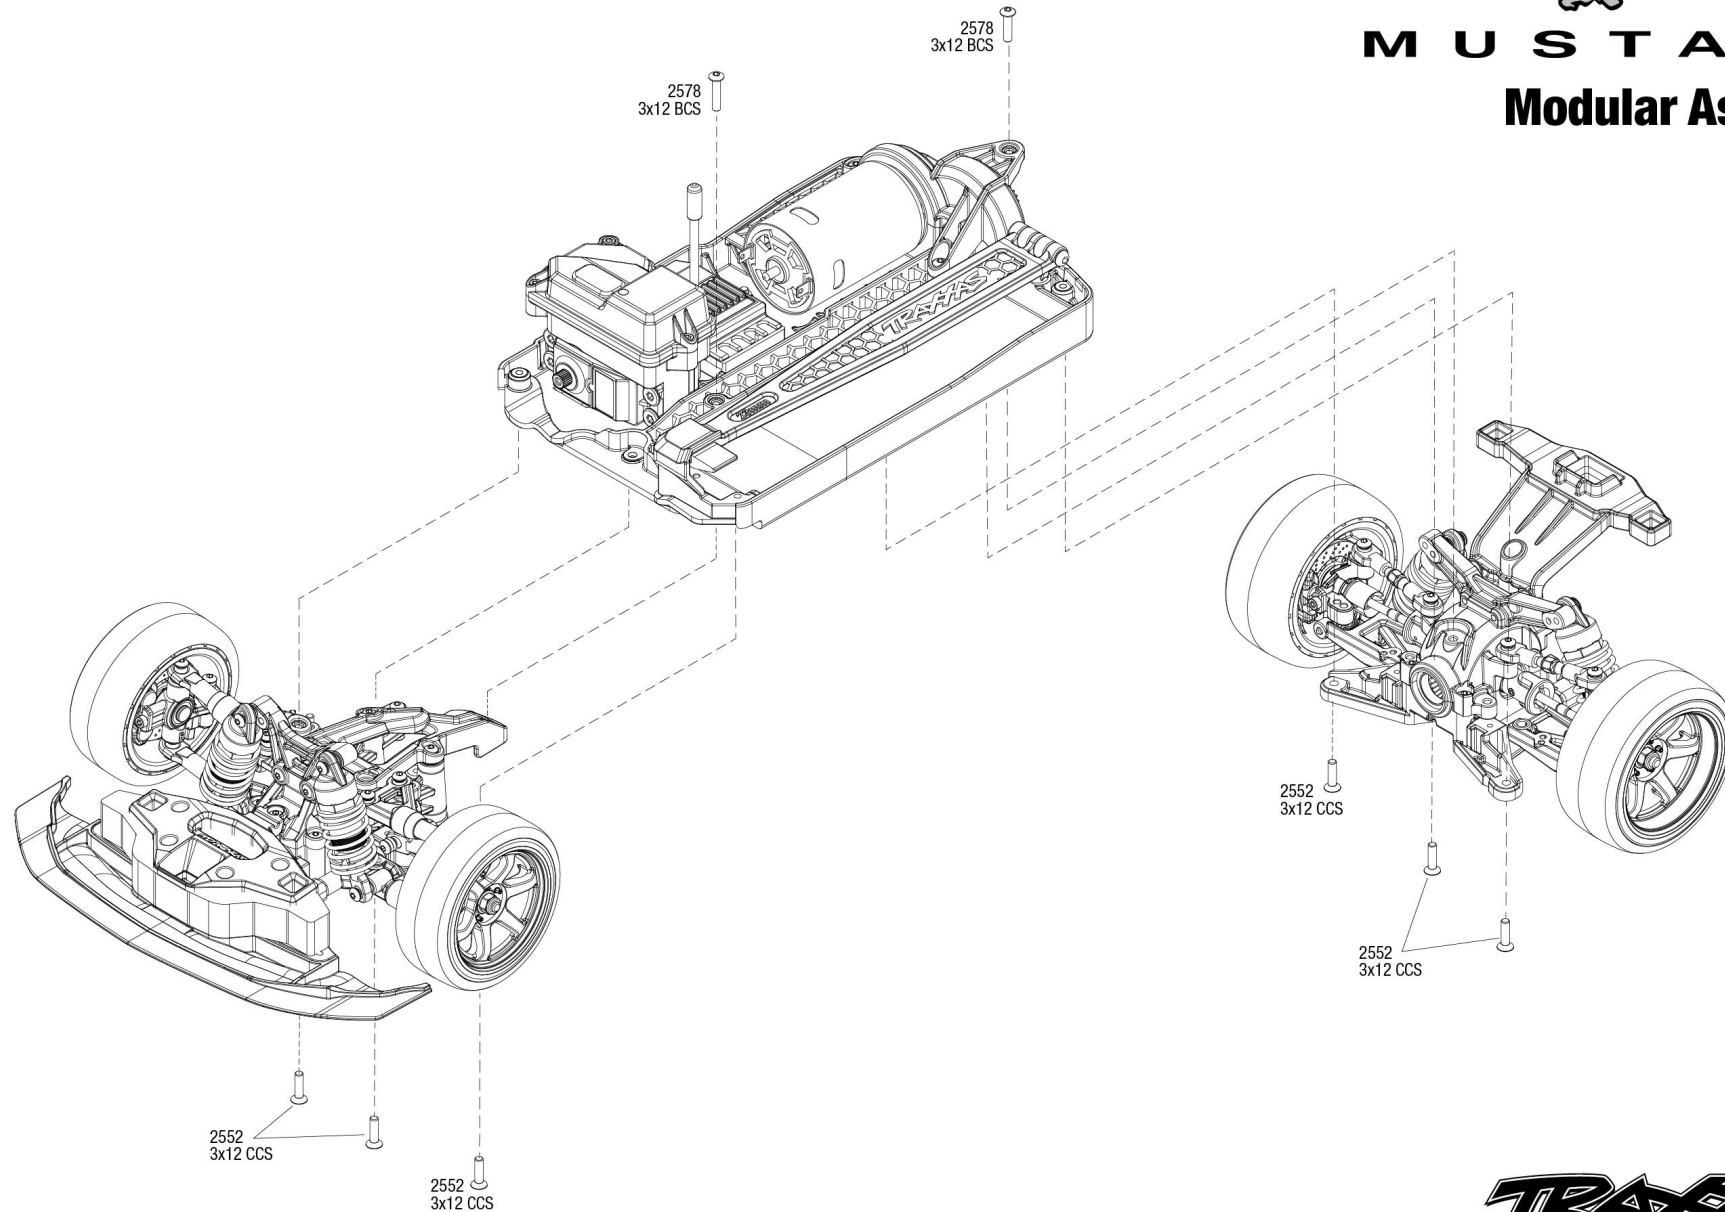

REV 240716-R01

Front Assembly

MUSTANG

4TEC DRIFT

M U S T A N G Modular Assembly

See Parts List for a complete listing of optional accessories.

REV 240716-R01

TRAXXAS