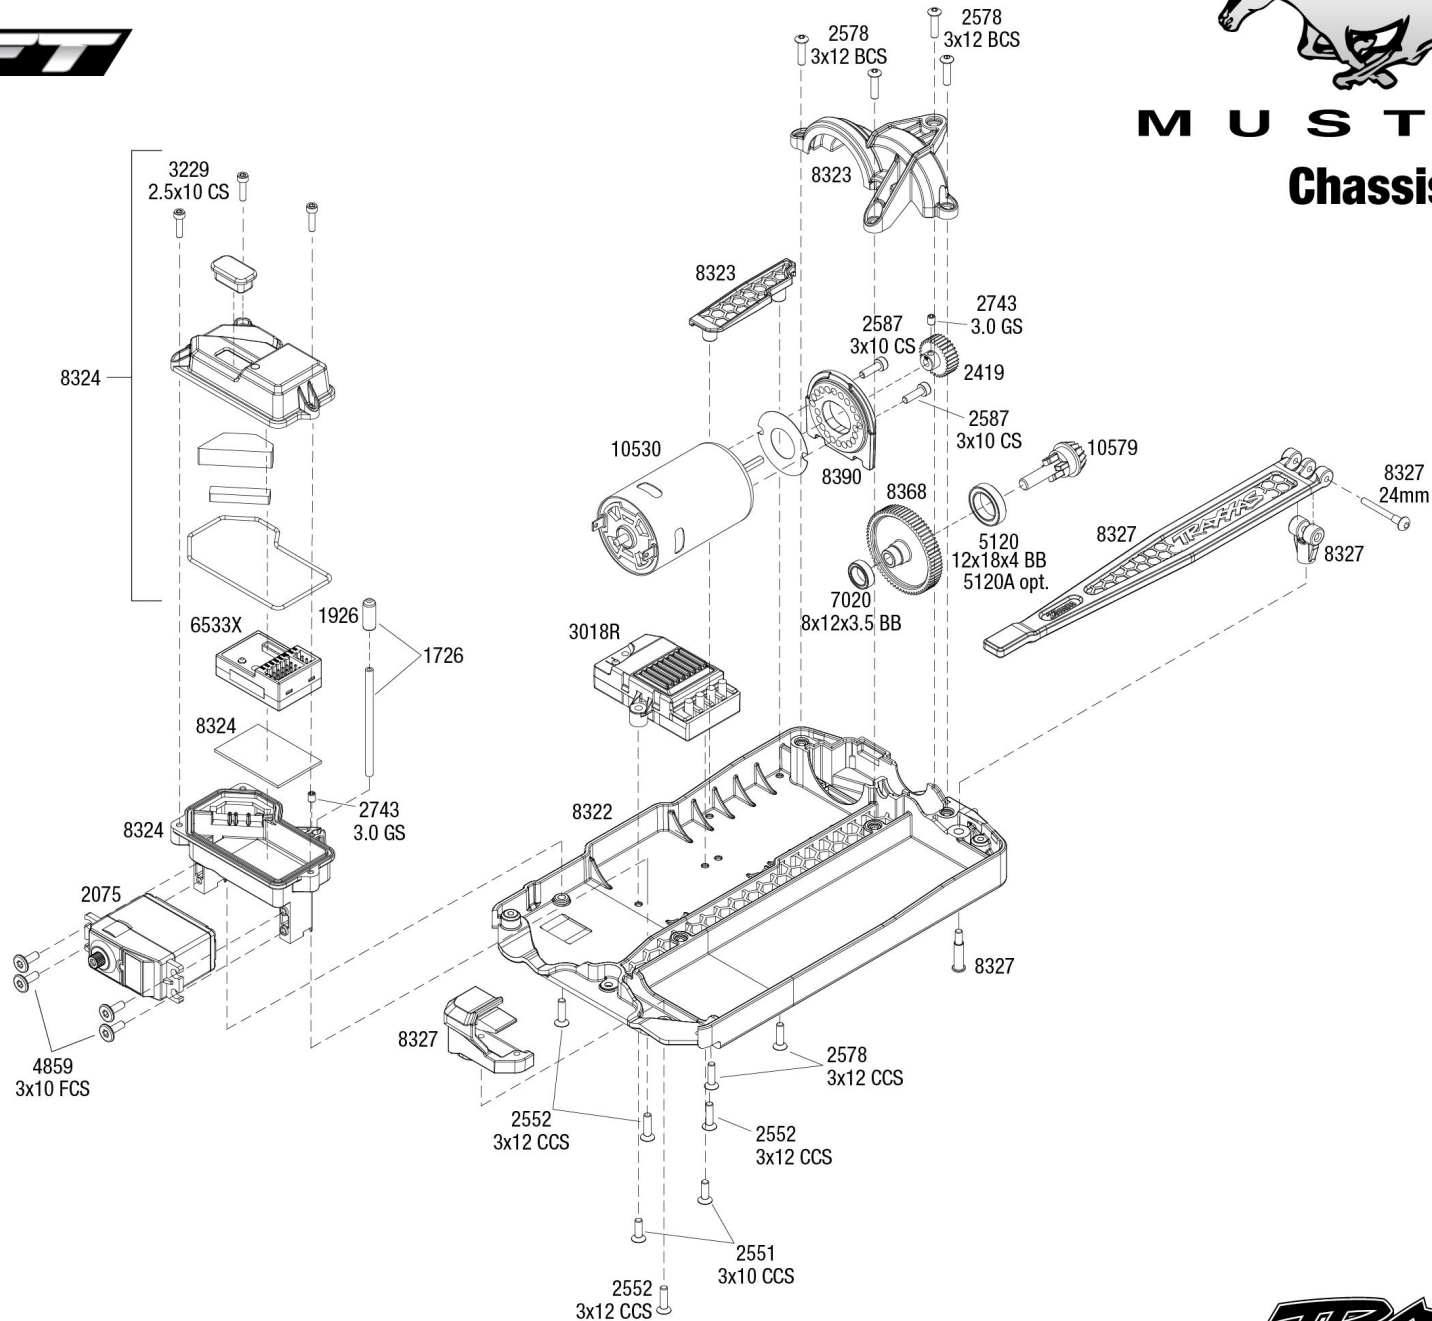

MUSTANG

Body Assembly

- 10511-BLK
- 10511-BLUE
- 10511-CPR
- 10511-GRN
- 10511-RED
- 10511-WHT
- 10511 opt.

3931
3x8 FCS

- 10511-BLK
- 10511-BLUE
- 10511-CPR
- 10511-GRN
- 10511-RED
- 10511-WHT
- 10511 opt.

Completed Assembly

REV 240716-R01

Specifications on this page are subject to change without notice. Every attempt has been made to ensure the accuracy of this drawing; however, Traxxas cannot be held responsible for typographical or other errors.

See Parts List for a complete listing of optional accessories.

MUSTANG Chassis Assembly

See Parts List for a complete listing of optional accessories.

Specifications on this page are subject to change without notice. Every attempt has been made to ensure the accuracy of this drawing; however, Traxxas cannot be held responsible for typographical or other errors.