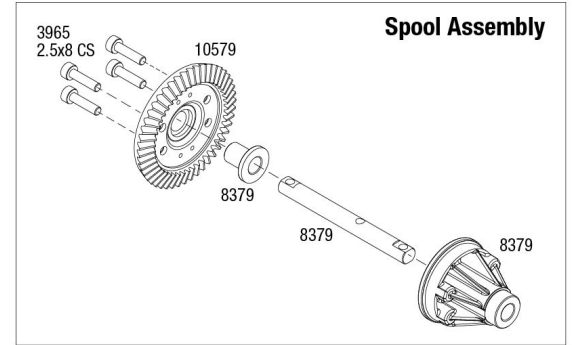

REV 240716-R01

4TEC DRIFT

MUSTANG Modular Assembly

See Parts List for a complete listing of optional accessories.

Specifications on this page are subject to change without notice. Every attempt has been made to ensure the accuracy of this drawing; however, Traxxas cannot be held responsible for typographical or other errors.

REV 240716-R01

TRAXXAS

MUSTANG

Rear Assembly

Specifications on this page are subject to change without notice. Every attempt has been made to ensure the accuracy of this drawing; however, Traxxas cannot be held responsible for typographical or other errors.