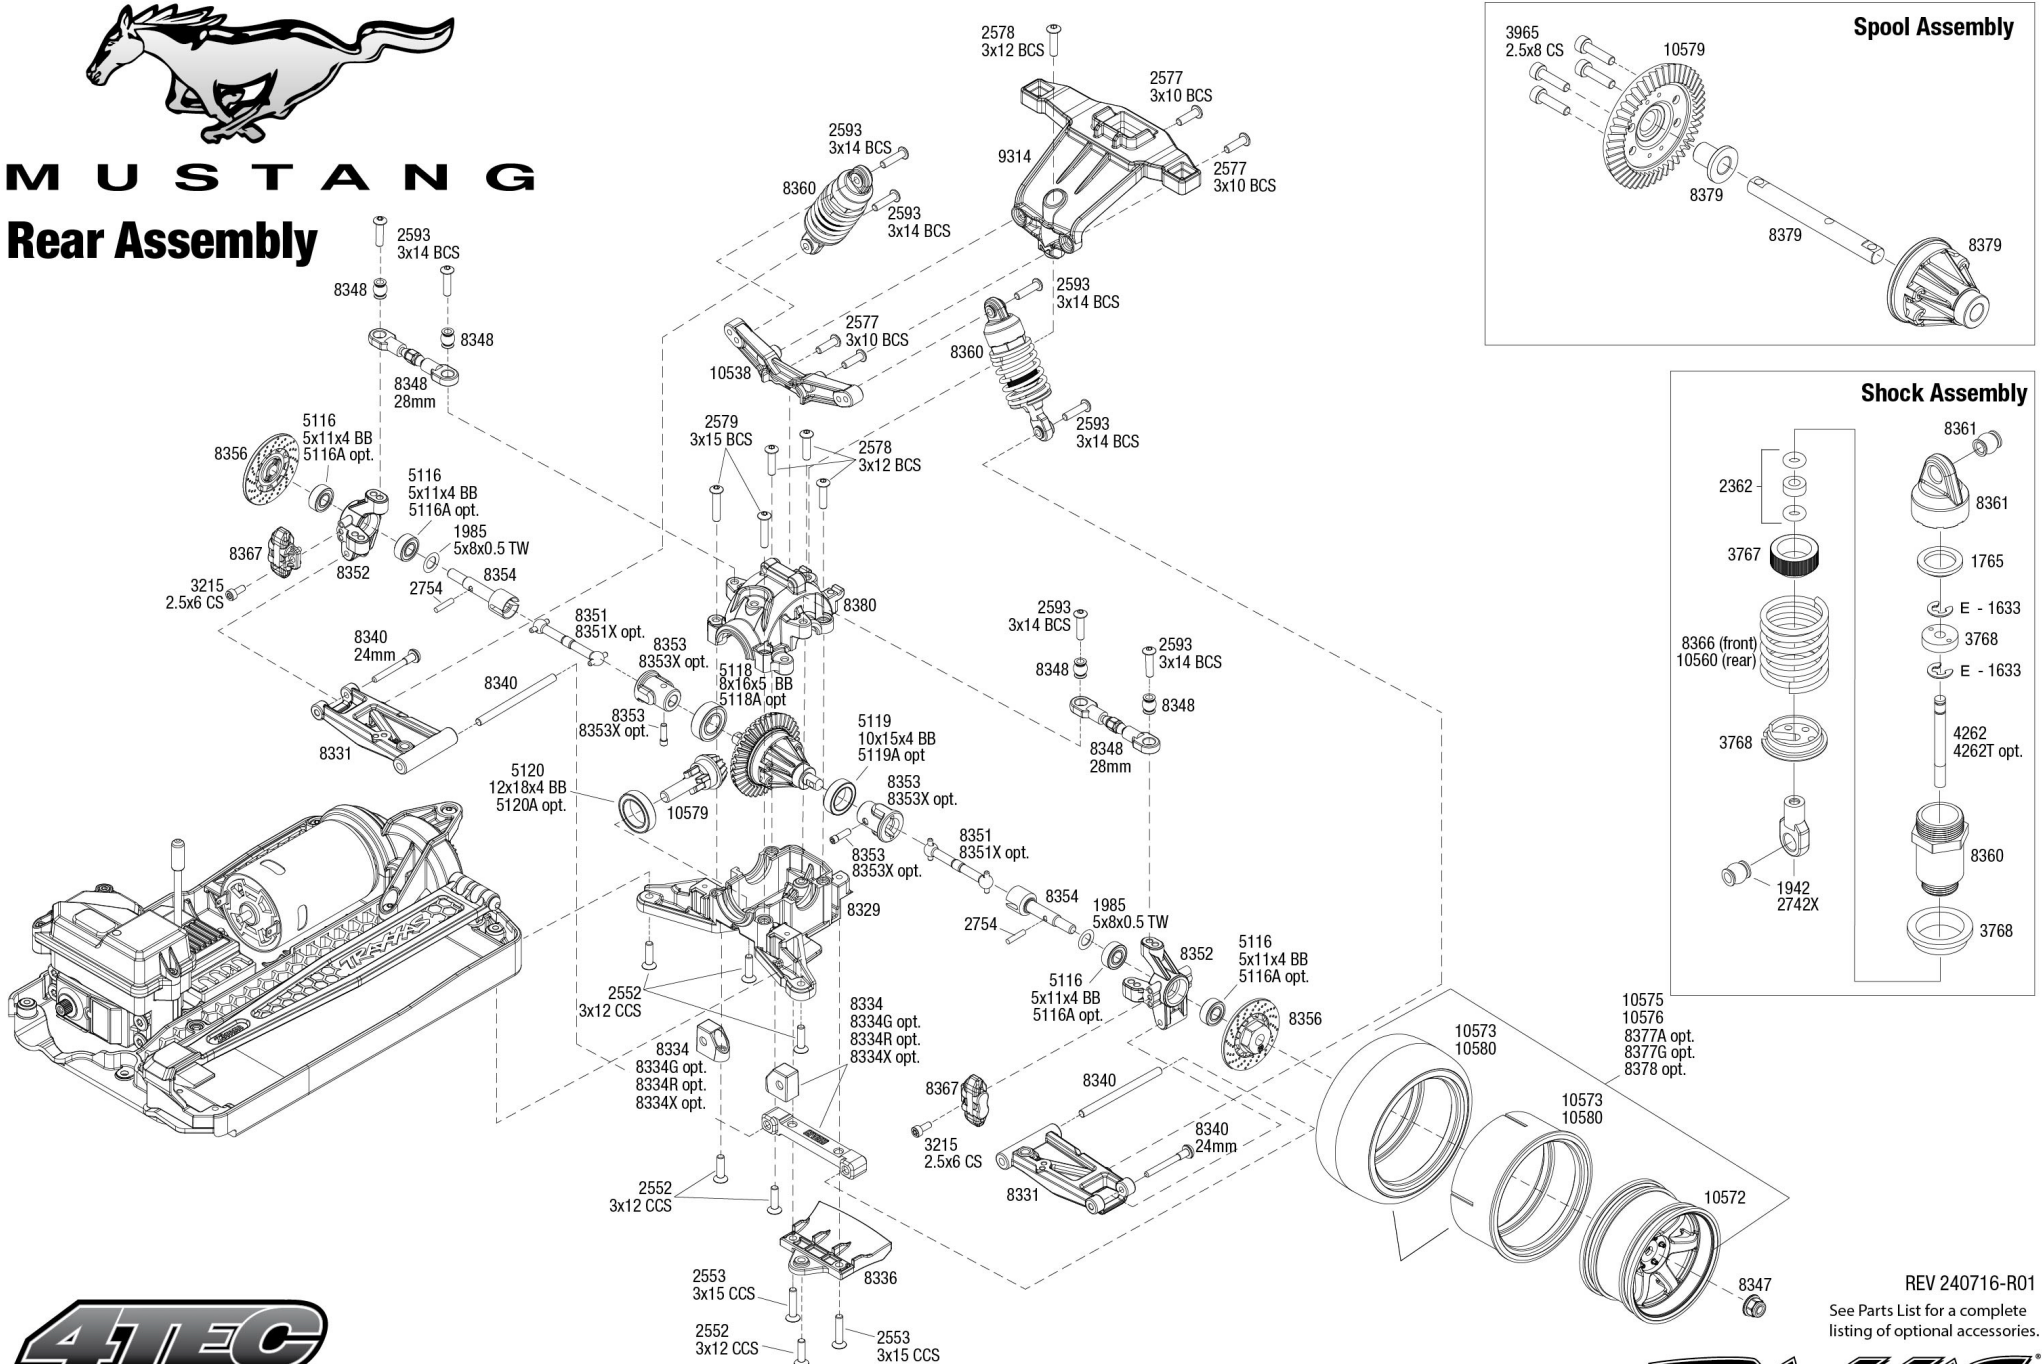

MUSTANG Chassis Assembly

See Parts List for a complete listing of optional accessories.

Specifications on this page are subject to change without notice. Every attempt has been made to ensure the accuracy of this drawing; however, Traxxas cannot be held responsible for typographical or other errors.

REV 240716-R01

4TEC DRIFT

MUSTANG Modular Assembly

See Parts List for a complete listing of optional accessories.

Specifications on this page are subject to change without notice. Every attempt has been made to ensure the accuracy of this drawing; however, Traxxas cannot be held responsible for typographical or other errors.

REV 240716-R01

TRAXXAS

MUSTANG

Rear Assembly

Specifications on this page are subject to change without notice. Every attempt has been made to ensure the accuracy of this drawing; however, Traxxas cannot be held responsible for typographical or other errors.