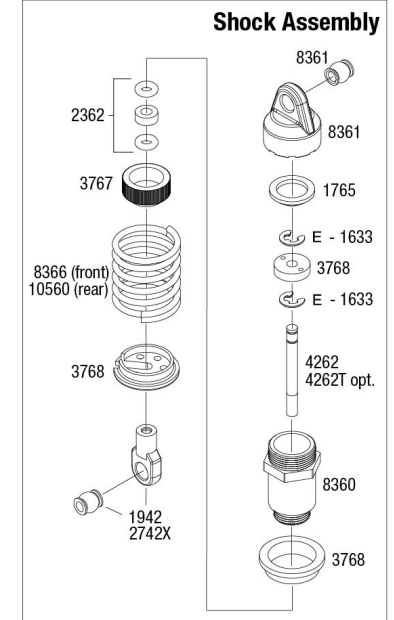

REV 240716-R01

4TEC DRIFT

MUSTANG Modular Assembly

See Parts List for a complete listing of optional accessories.

Specifications on this page are subject to change without notice. Every attempt has been made to ensure the accuracy of this drawing; however, Traxxas cannot be held responsible for typographical or other errors.

REV 240716-R01

TRAXXAS

MUSTANG

Rear Assembly

Specifications on this page are subject to change without notice. Every attempt has been made to ensure the accuracy of this drawing; however, Traxxas cannot be held responsible for typographical or other errors.