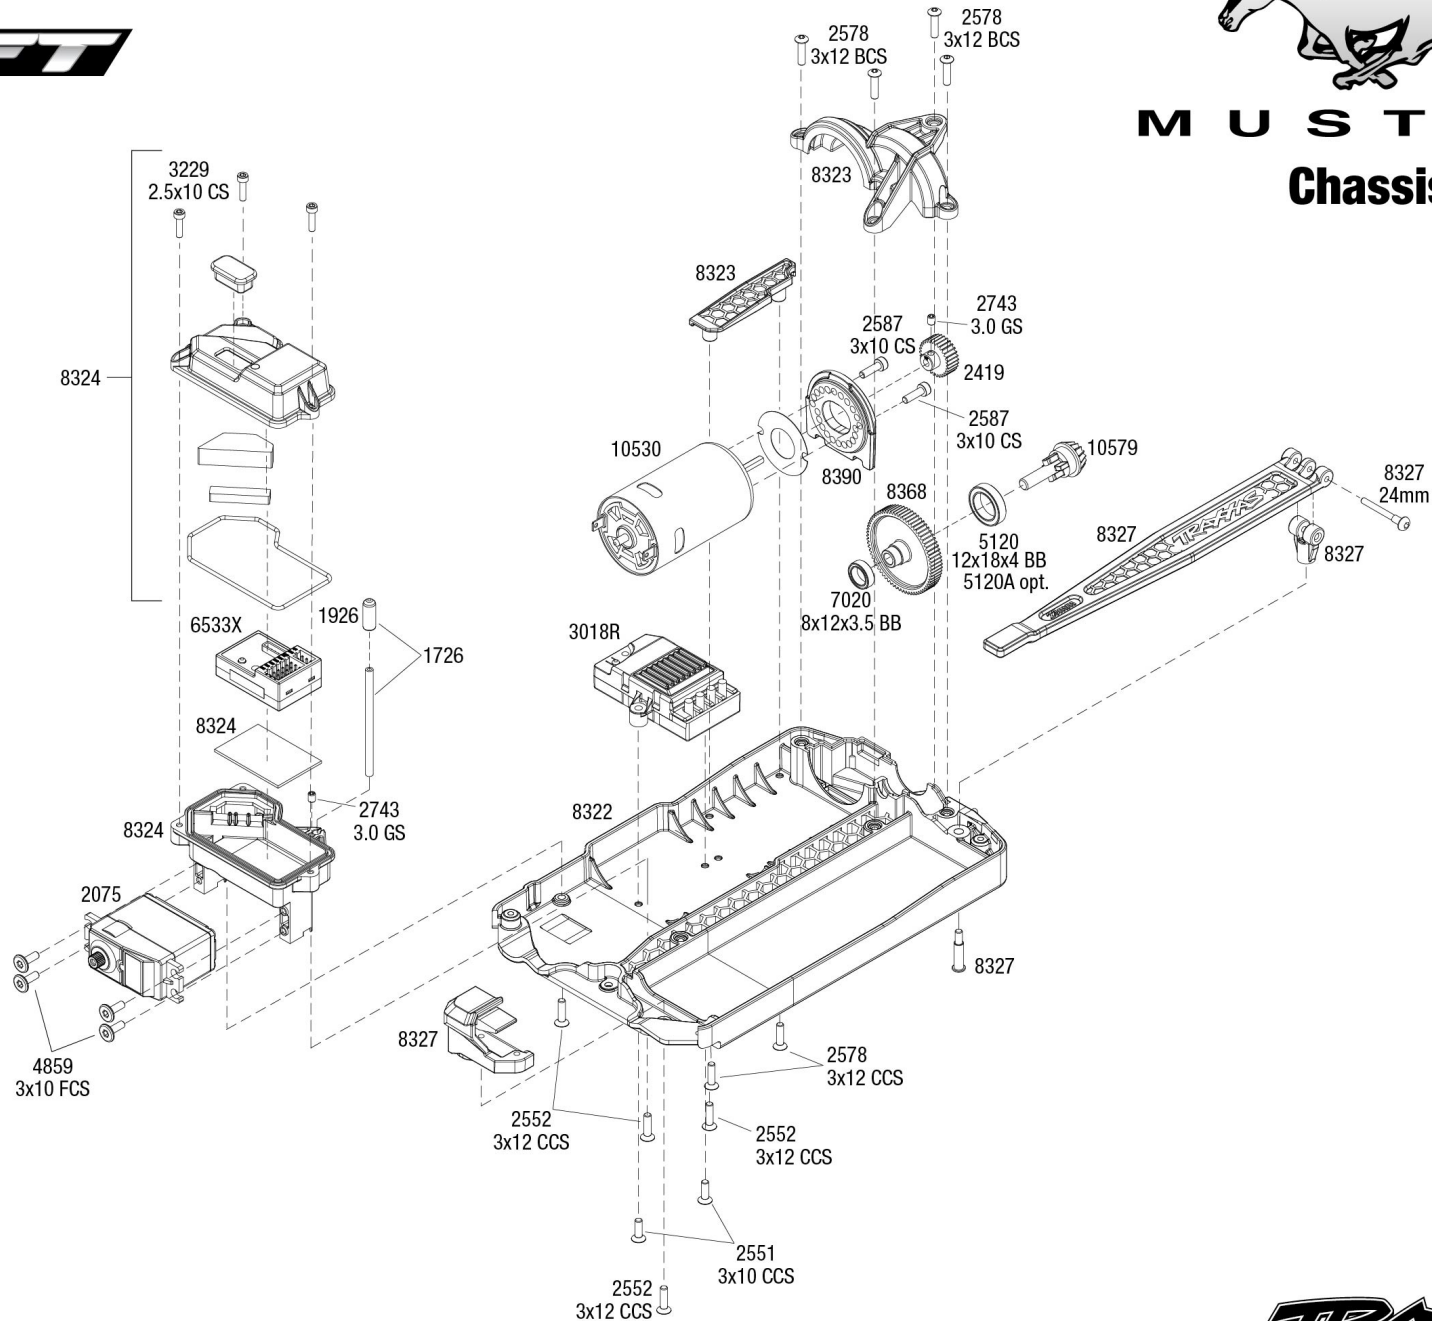

MUSTANG Chassis Assembly

See Parts List for a complete listing of optional accessories.

Specifications on this page are subject to change without notice. Every attempt has been made to ensure the accuracy of this drawing; however, Traxxas cannot be held responsible for typographical or other errors.

REV 240716-R01

4TEC DRIFT

MUSTANG Modular Assembly

See Parts List for a complete listing of optional accessories.

Specifications on this page are subject to change without notice. Every attempt has been made to ensure the accuracy of this drawing; however, Traxxas cannot be held responsible for typographical or other errors.

REV 240716-R01

TRAXXAS

MUSTANG

Rear Assembly

Specifications on this page are subject to change without notice. Every attempt has been made to ensure the accuracy of this drawing; however, Traxxas cannot be held responsible for typographical or other errors.

REV 240716-R01
See Parts List for a complete listing of optional accessories.