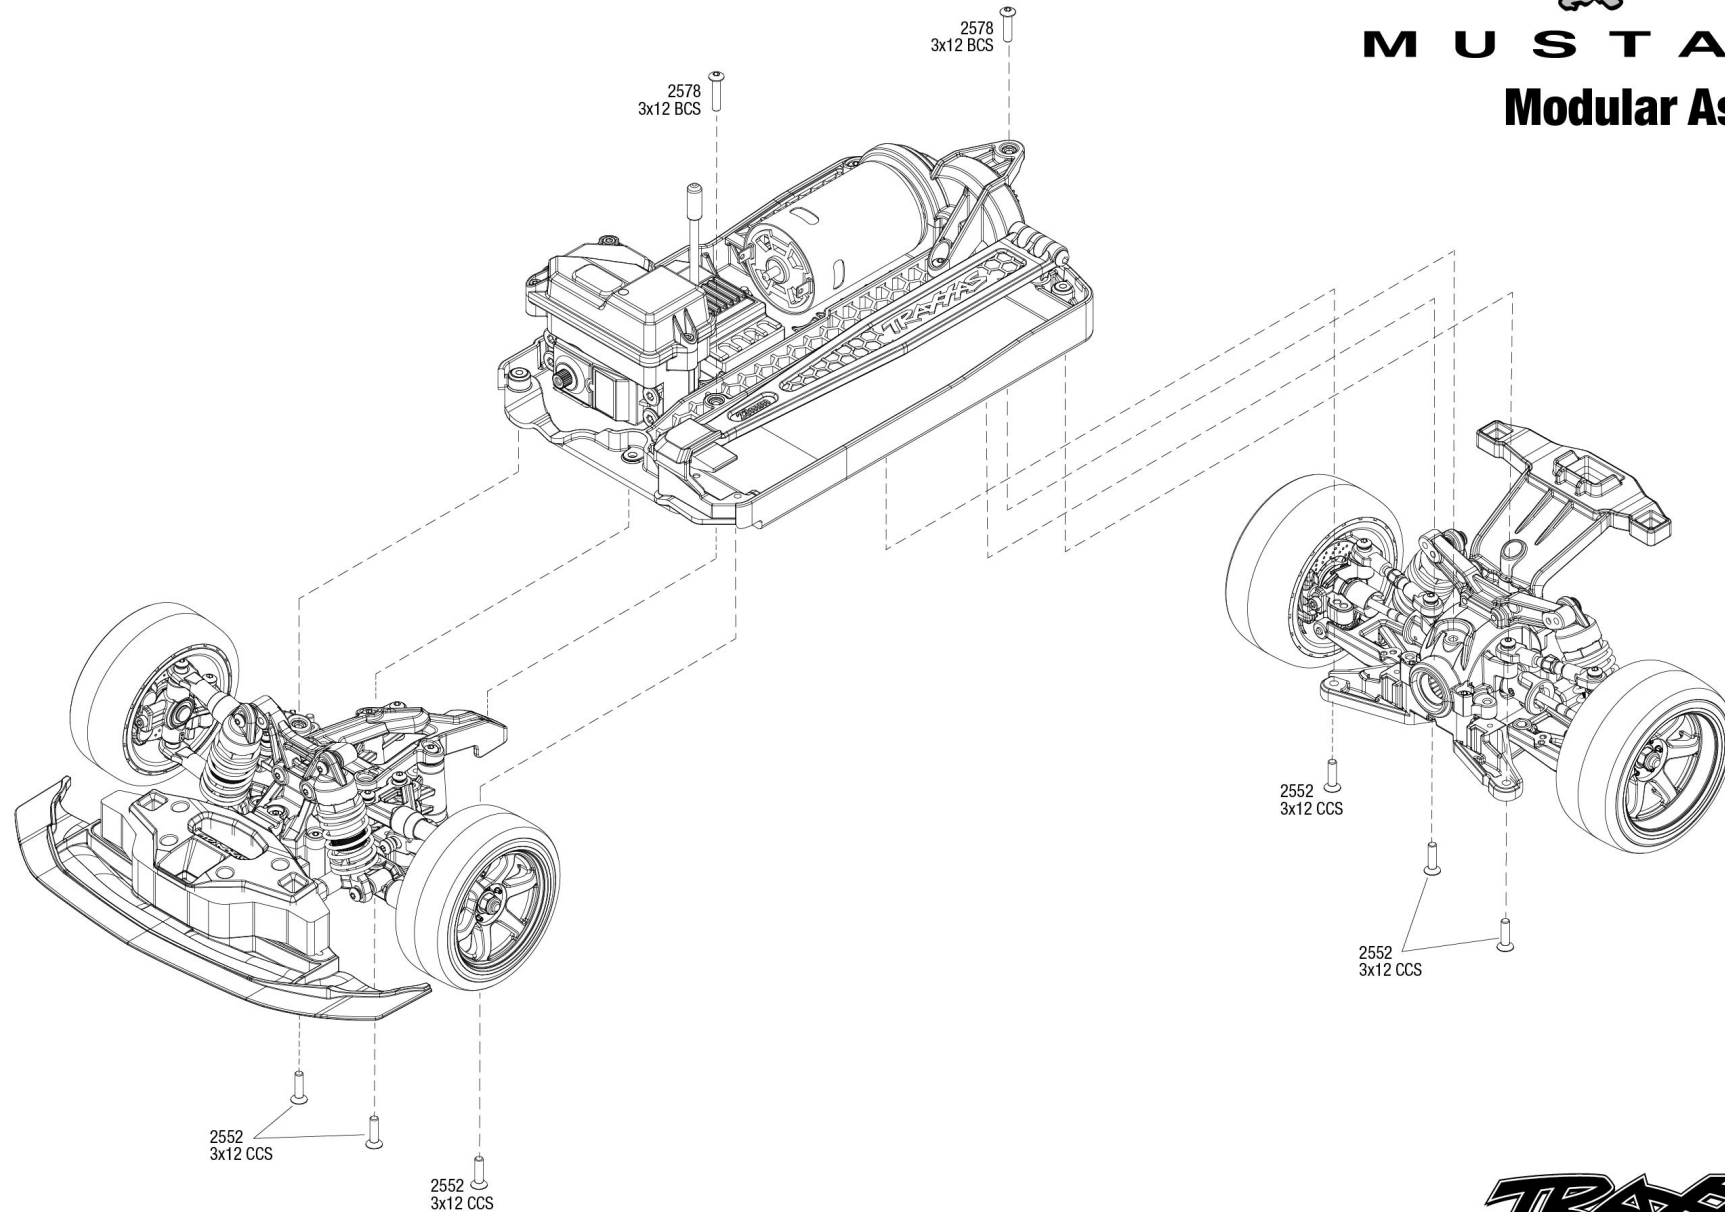

MUSTANG Chassis Assembly

See Parts List for a complete listing of optional accessories.

Specifications on this page are subject to change without notice. Every attempt has been made to ensure the accuracy of this drawing; however, Traxxas cannot be held responsible for typographical or other errors.

REV 240716-R01

4TEC DRIFT

MUSTANG Modular Assembly

See Parts List for a complete listing of optional accessories.

Specifications on this page are subject to change without notice. Every attempt has been made to ensure the accuracy of this drawing; however, Traxxas cannot be held responsible for typographical or other errors.