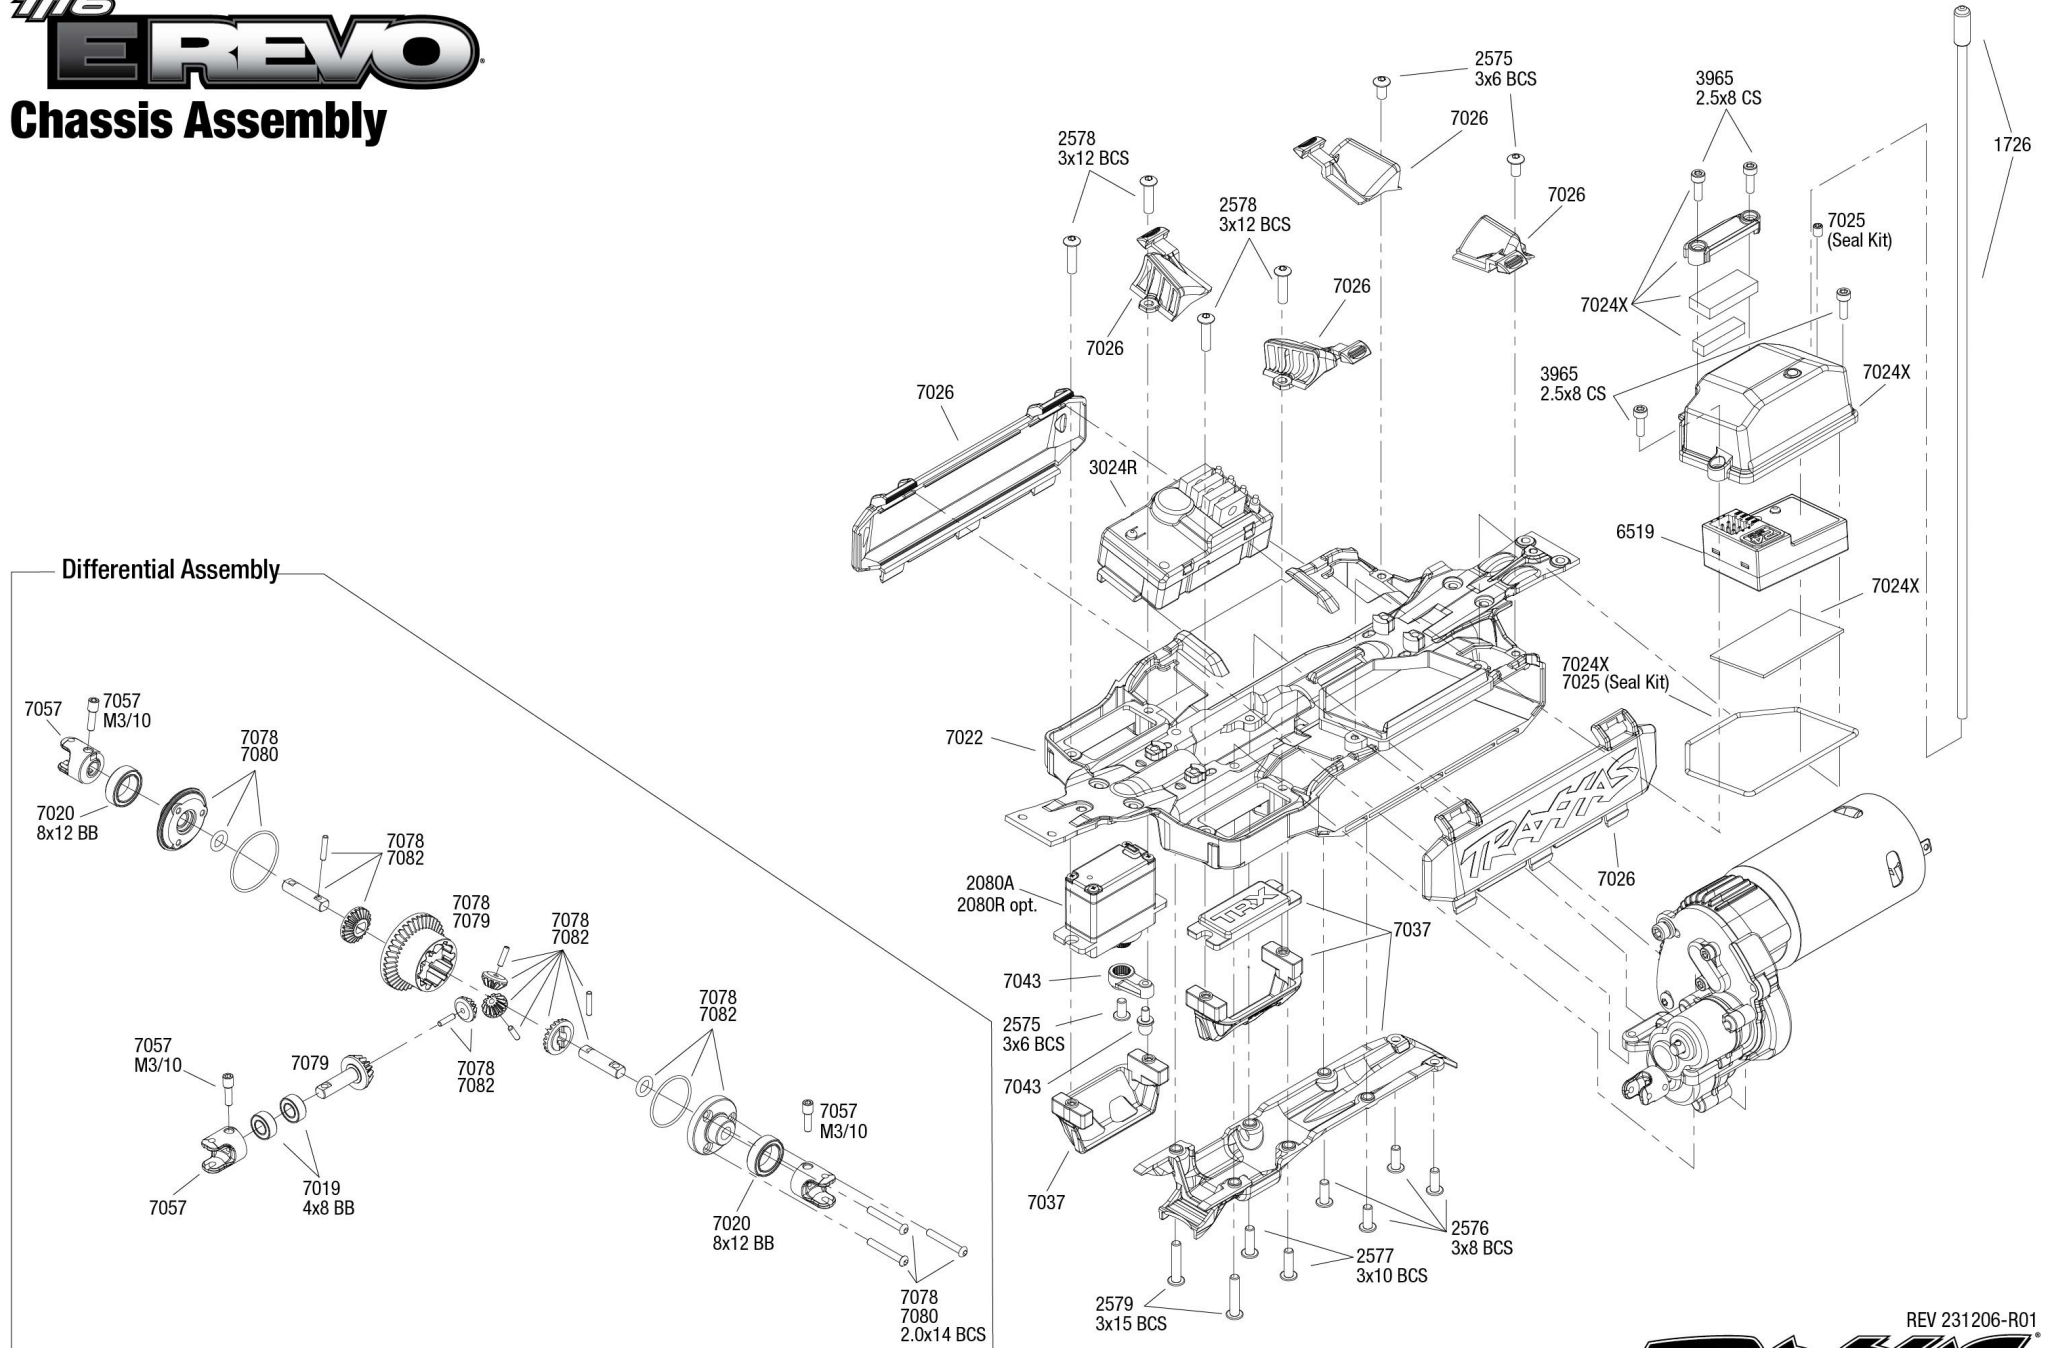

1/16 EREVO

Chassis Assembly

Specifications on this page are subject to change without notice. Every attempt has been made to ensure the accuracy of this drawing; however, Traxxas cannot be held responsible for typographical or other errors.

See Parts List for a complete listing of optional accessories.

REV 231206-R01

TRAXXAS

Driveshaft Assembly

1/16 EREVO

Specifications on this page are subject to change without notice.
Every attempt has been made to ensure the accuracy of this drawing; however, Traxxas cannot be held responsible for typographical or other errors. See Parts List for a complete listing of optional accessories.

1/16 EREVO Transmission Assembly

Available fully assembled as part #7095
(motor and pinion gear not included)

See Parts List for a complete listing of optional accessories.

Specifications on this page are subject to change without notice. Every attempt has been made to ensure the accuracy of this drawing; however, Traxxas cannot be held responsible for typographical or other errors.

REV 231206-R01