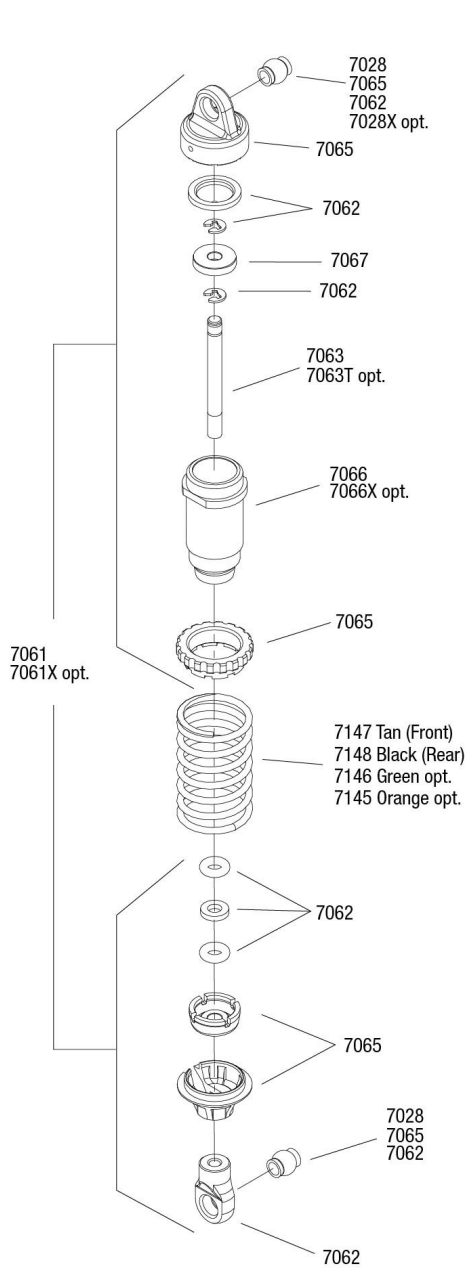

1/16 EREVO

Chassis Assembly

Specifications on this page are subject to change without notice. Every attempt has been made to ensure the accuracy of this drawing; however, Traxxas cannot be held responsible for typographical or other errors.

See Parts List for a complete listing of optional accessories.

REV 231206-R01

TRAXXAS

Driveshaft Assembly

1/16 EREVO

Specifications on this page are subject to change without notice.
Every attempt has been made to ensure the accuracy of this drawing; however, Traxxas cannot be held responsible for typographical or other errors. See Parts List for a complete listing of optional accessories.

1/16 EREVO Transmission Assembly

Available fully assembled as part #7095
(motor and pinion gear not included)

See Parts List for a complete listing of optional accessories.

Specifications on this page are subject to change without notice. Every attempt has been made to ensure the accuracy of this drawing; however, Traxxas cannot be held responsible for typographical or other errors.

REV 231206-R01