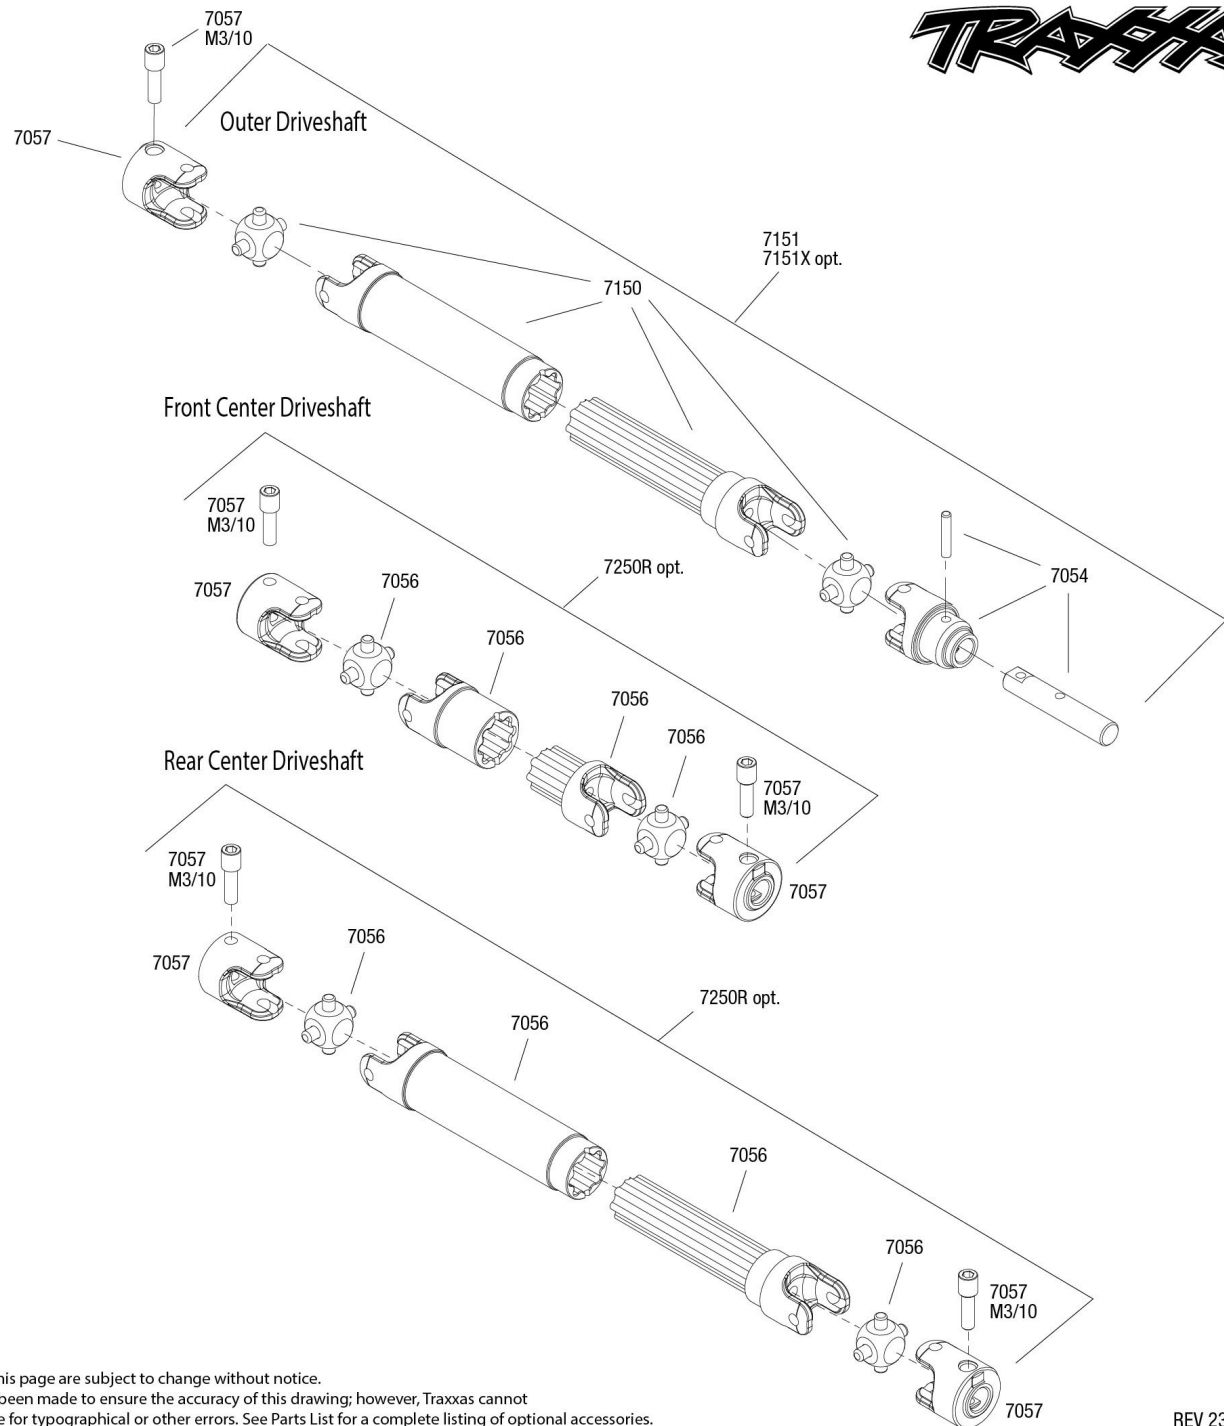

1/16 EREVO

Chassis Assembly

Specifications on this page are subject to change without notice. Every attempt has been made to ensure the accuracy of this drawing; however, Traxxas cannot be held responsible for typographical or other errors.

See Parts List for a complete listing of optional accessories.

REV 231206-R01

TRAXXAS

Driveshaft Assembly

1/16 EREVO

Specifications on this page are subject to change without notice.
Every attempt has been made to ensure the accuracy of this drawing; however, Traxxas cannot be held responsible for typographical or other errors. See Parts List for a complete listing of optional accessories.

1/16 EREVO Transmission Assembly

Available fully assembled as part #7095
(motor and pinion gear not included)

See Parts List for a complete listing of optional accessories.

Specifications on this page are subject to change without notice. Every attempt has been made to ensure the accuracy of this drawing; however, Traxxas cannot be held responsible for typographical or other errors.

REV 231206-R01