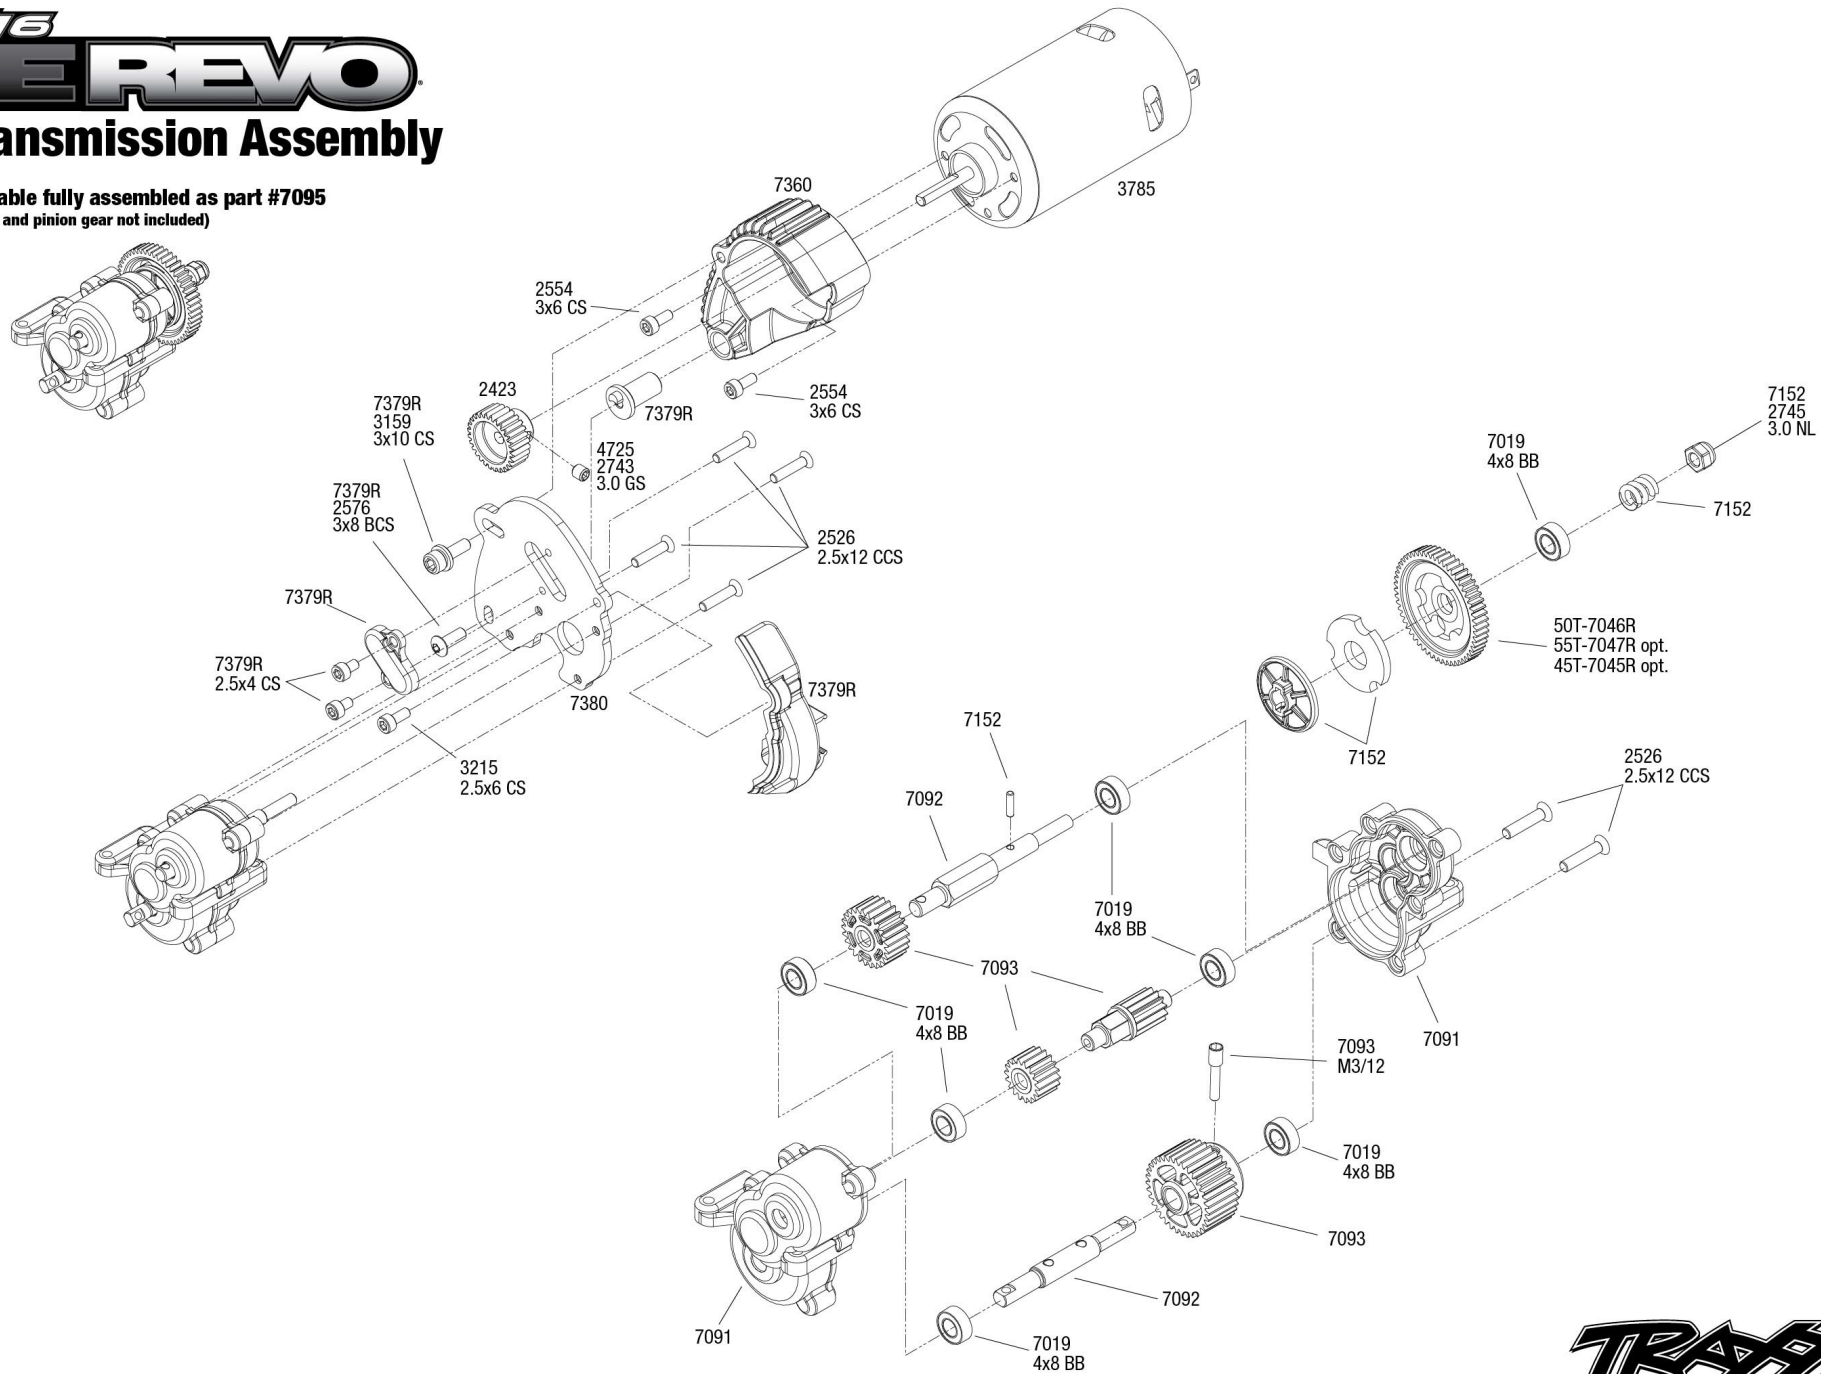

See Parts List for a complete listing of optional accessories.

REV 231206-R01

TRAXXAS

Driveshaft Assembly

1/16 EREVO

Specifications on this page are subject to change without notice.
Every attempt has been made to ensure the accuracy of this drawing; however, Traxxas cannot be held responsible for typographical or other errors. See Parts List for a complete listing of optional accessories.

1/16 EREVO Transmission Assembly

Available fully assembled as part #7095
(motor and pinion gear not included)

See Parts List for a complete listing of optional accessories.

Specifications on this page are subject to change without notice. Every attempt has been made to ensure the accuracy of this drawing; however, Traxxas cannot be held responsible for typographical or other errors.