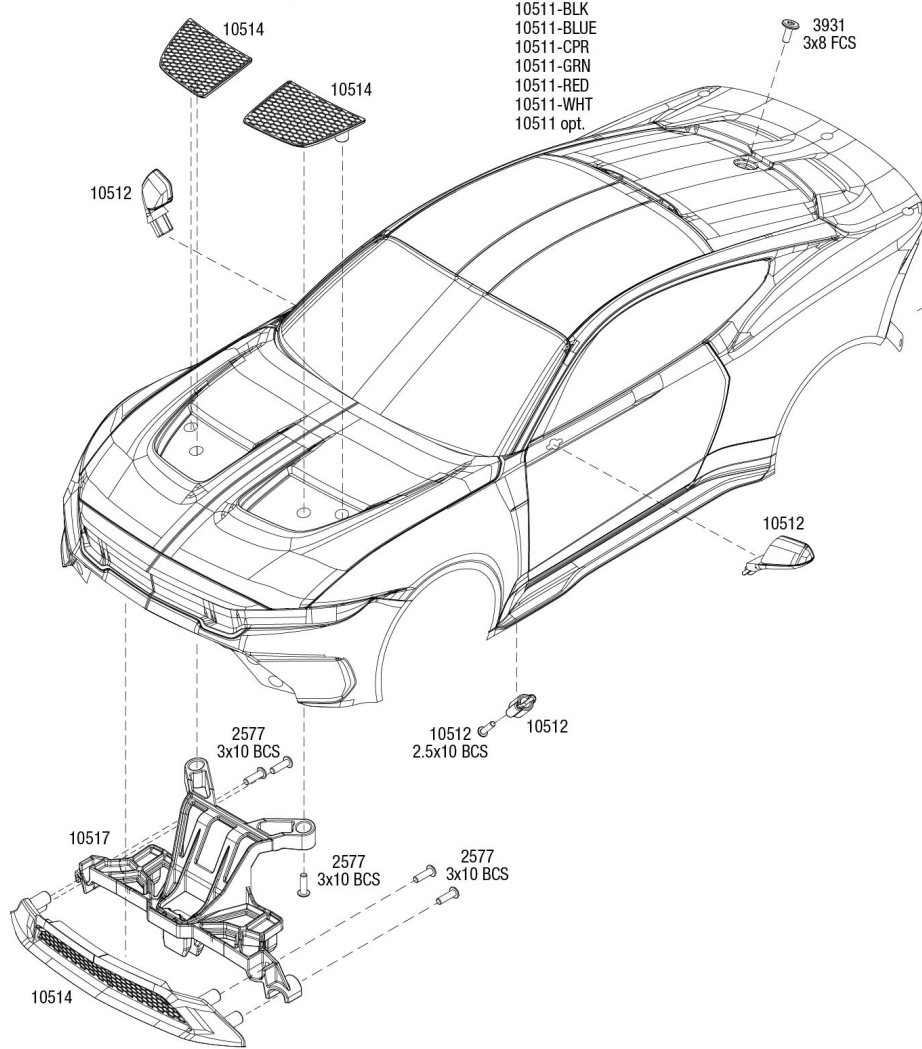

MUSTANG

Body Assembly

10511-BLK
10511-BLUE
10511-CPR
10511-GRN
10511-RED
10511-WHT
10511 opt.

10511-BLK
10511-BLUE
10511-CPR
10511-GRN
10511-RED
10511-WHT
10511 opt.

Completed Assembly

REV 240716-R01

Specifications on this page are subject to change without notice. Every attempt has been made to ensure the accuracy of this drawing; however, Traxxas cannot be held responsible for typographical or other errors.

See Parts List for a complete listing of optional accessories.

MUSTANG Chassis Assembly

See Parts List for a complete listing of optional accessories.

Specifications on this page are subject to change without notice. Every attempt has been made to ensure the accuracy of this drawing; however, Traxxas cannot be held responsible for typographical or other errors.