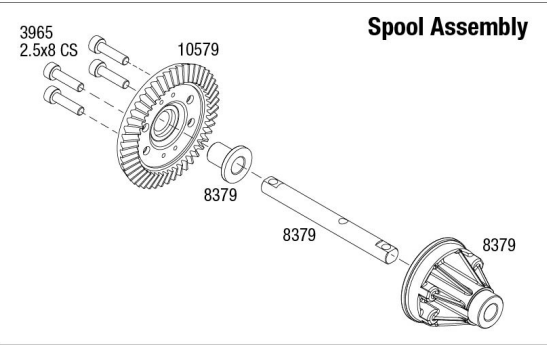

REV 240716-R01

4TEC DRIFT

M U S T A N G Modular Assembly

See Parts List for a complete listing of optional accessories.

REV 240716-R01

TRAXXAS

Specifications on this page are subject to change without notice. Every attempt has been made to ensure the accuracy of this drawing; however, Traxxas cannot be held responsible for typographical or other errors.

MUSTANG

Rear Assembly

Specifications on this page are subject to change without notice. Every attempt has been made to ensure the accuracy of this drawing; however, Traxxas cannot be held responsible for typographical or other errors.