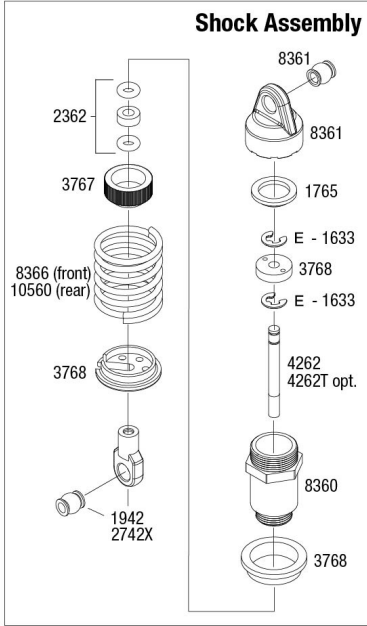

MUSTANG

Rear Assembly

Specifications on this page are subject to change without notice. Every attempt has been made to ensure the accuracy of this drawing; however, Traxxas cannot be held responsible for typographical or other errors.

REV 240716-R01
See Parts List for a complete listing of optional accessories.