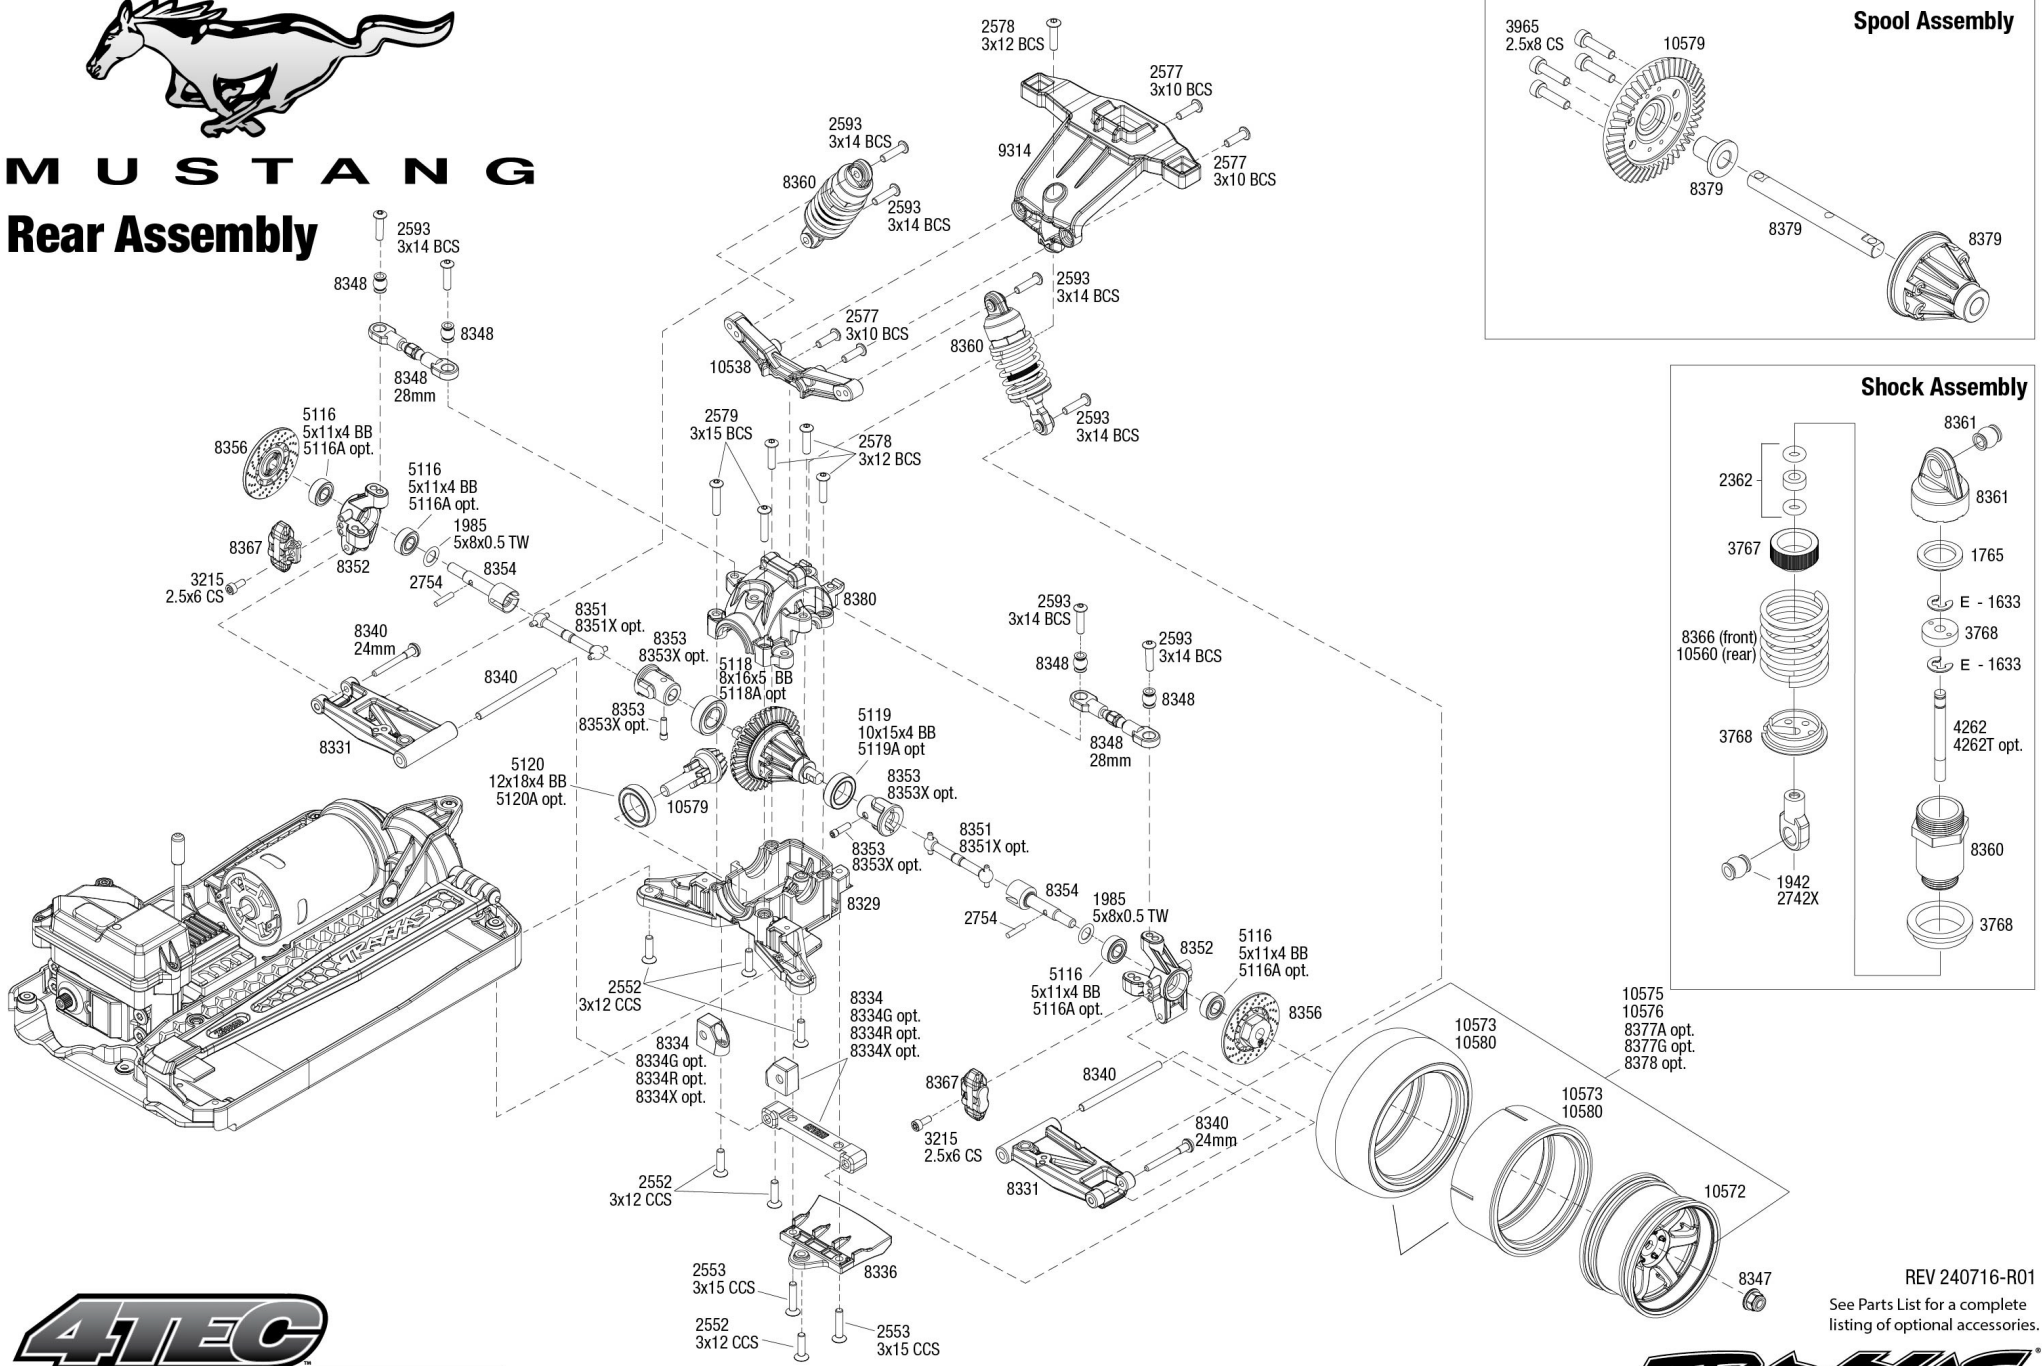

MUSTANG

Rear Assembly

Specifications on this page are subject to change without notice. Every attempt has been made to ensure the accuracy of this drawing; however, Traxxas cannot be held responsible for typographical or other errors.

REV 240716-R01
See Parts List for a complete listing of optional accessories.