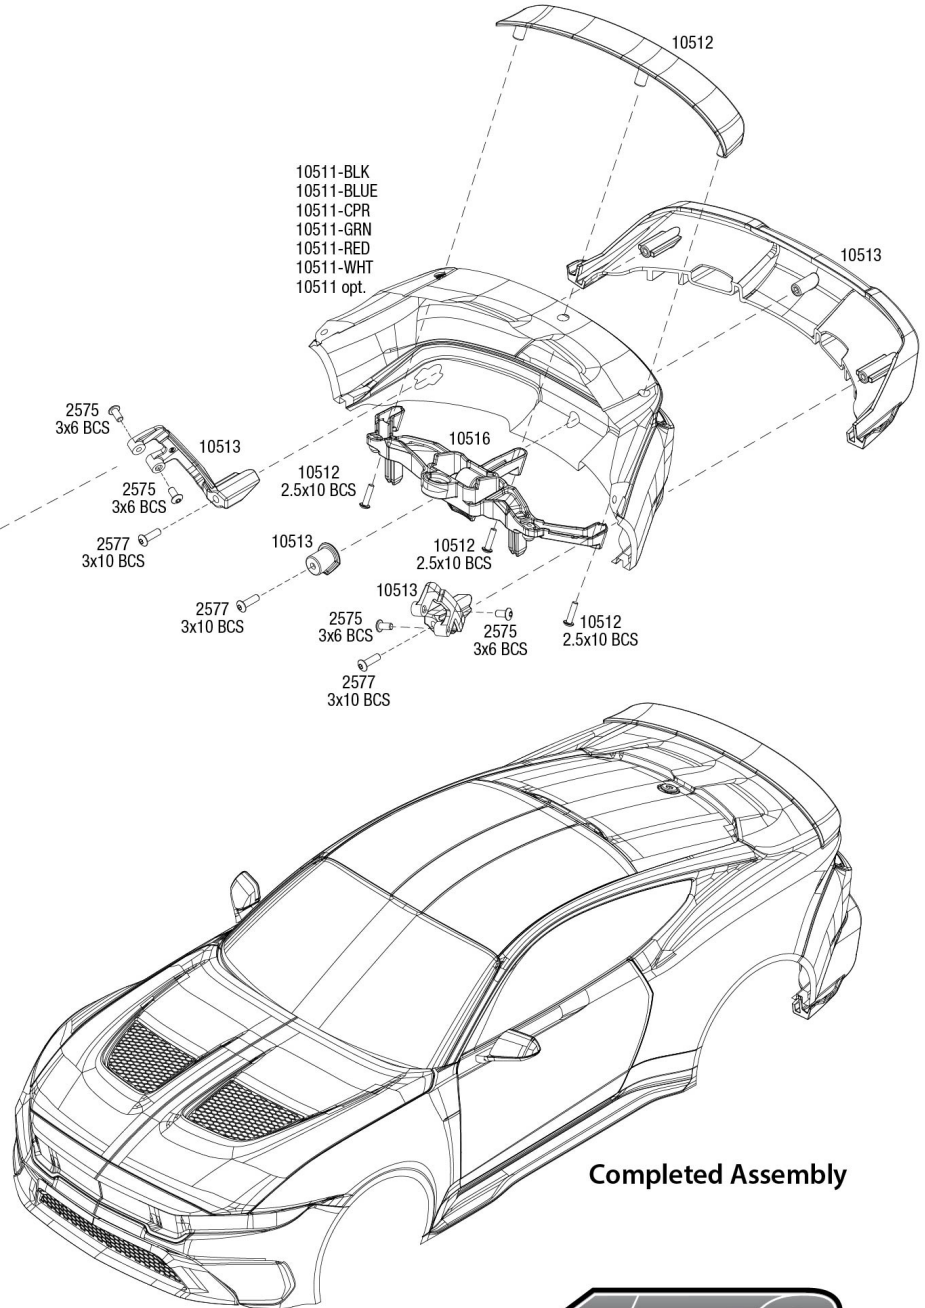

MUSTANG

Body Assembly

10511-BLK
10511-BLUE
10511-CPR
10511-GRN
10511-RED
10511-WHT
10511 opt.

10511-BLK
10511-BLUE
10511-CPR
10511-GRN
10511-RED
10511-WHT
10511 opt.

Completed Assembly

REV 240716-R01

Specifications on this page are subject to change without notice. Every attempt has been made to ensure the accuracy of this drawing; however, Traxxas cannot be held responsible for typographical or other errors.

See Parts List for a complete listing of optional accessories.

MUSTANG Chassis Assembly

See Parts List for a complete listing of optional accessories.

Specifications on this page are subject to change without notice. Every attempt has been made to ensure the accuracy of this drawing; however, Traxxas cannot be held responsible for typographical or other errors.

REV 240716-R01

4TEC DRIFT

M U S T A N G Modular Assembly

See Parts List for a complete listing of optional accessories.

REV 240716-R01

TRAXXAS

Specifications on this page are subject to change without notice. Every attempt has been made to ensure the accuracy of this drawing; however, Traxxas cannot be held responsible for typographical or other errors.