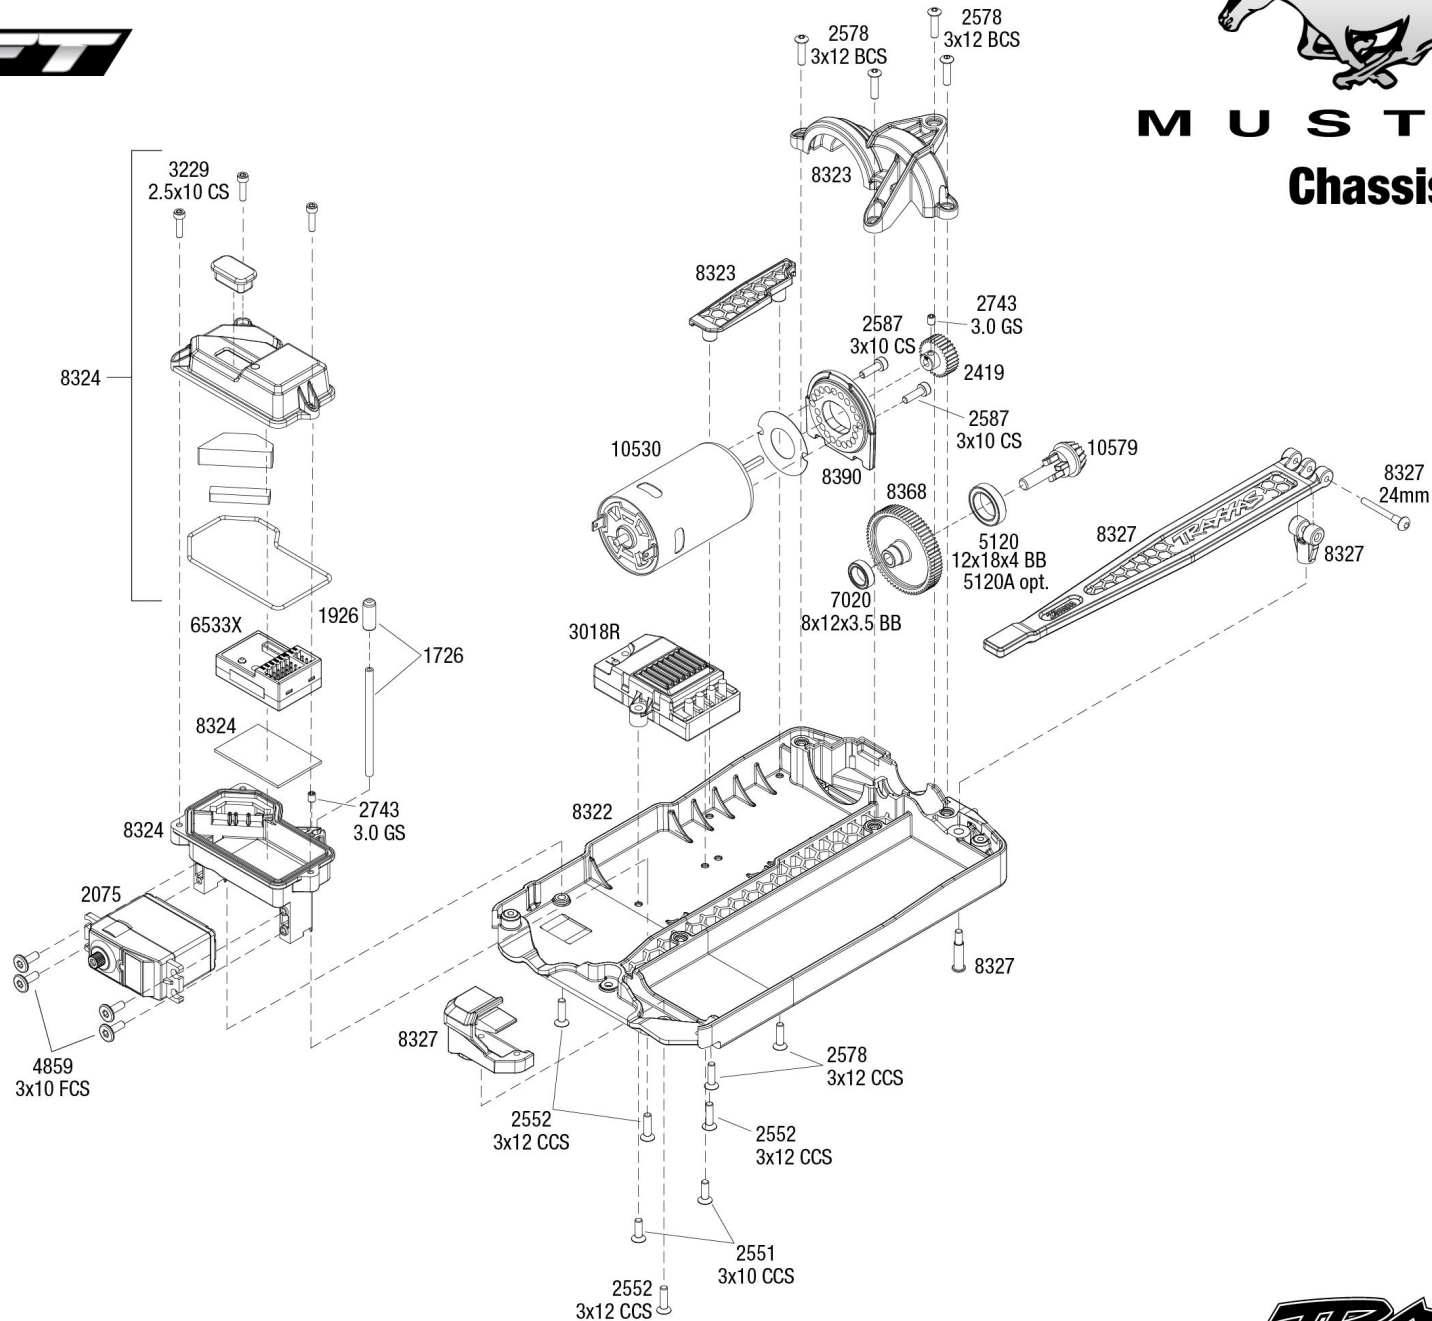

MUSTANG

Body Assembly

10511-BLK
10511-BLUE
10511-CPR
10511-GRN
10511-RED
10511-WHT
10511 opt.

10511-BLK
10511-BLUE
10511-CPR
10511-GRN
10511-RED
10511-WHT
10511 opt.

Completed Assembly

REV 240716-R01

Specifications on this page are subject to change without notice. Every attempt has been made to ensure the accuracy of this drawing; however, Traxxas cannot be held responsible for typographical or other errors.

See Parts List for a complete listing of optional accessories.

MUSTANG Chassis Assembly

See Parts List for a complete listing of optional accessories.

Specifications on this page are subject to change without notice. Every attempt has been made to ensure the accuracy of this drawing; however, Traxxas cannot be held responsible for typographical or other errors.

REV 240716-R01

4TEC DRIFT

M U S T A N G Modular Assembly

See Parts List for a complete listing of optional accessories.

REV 240716-R01

TRAXXAS

Specifications on this page are subject to change without notice. Every attempt has been made to ensure the accuracy of this drawing; however, Traxxas cannot be held responsible for typographical or other errors.

MUSTANG

Rear Assembly

Specifications on this page are subject to change without notice. Every attempt has been made to ensure the accuracy of this drawing; however, Traxxas cannot be held responsible for typographical or other errors.