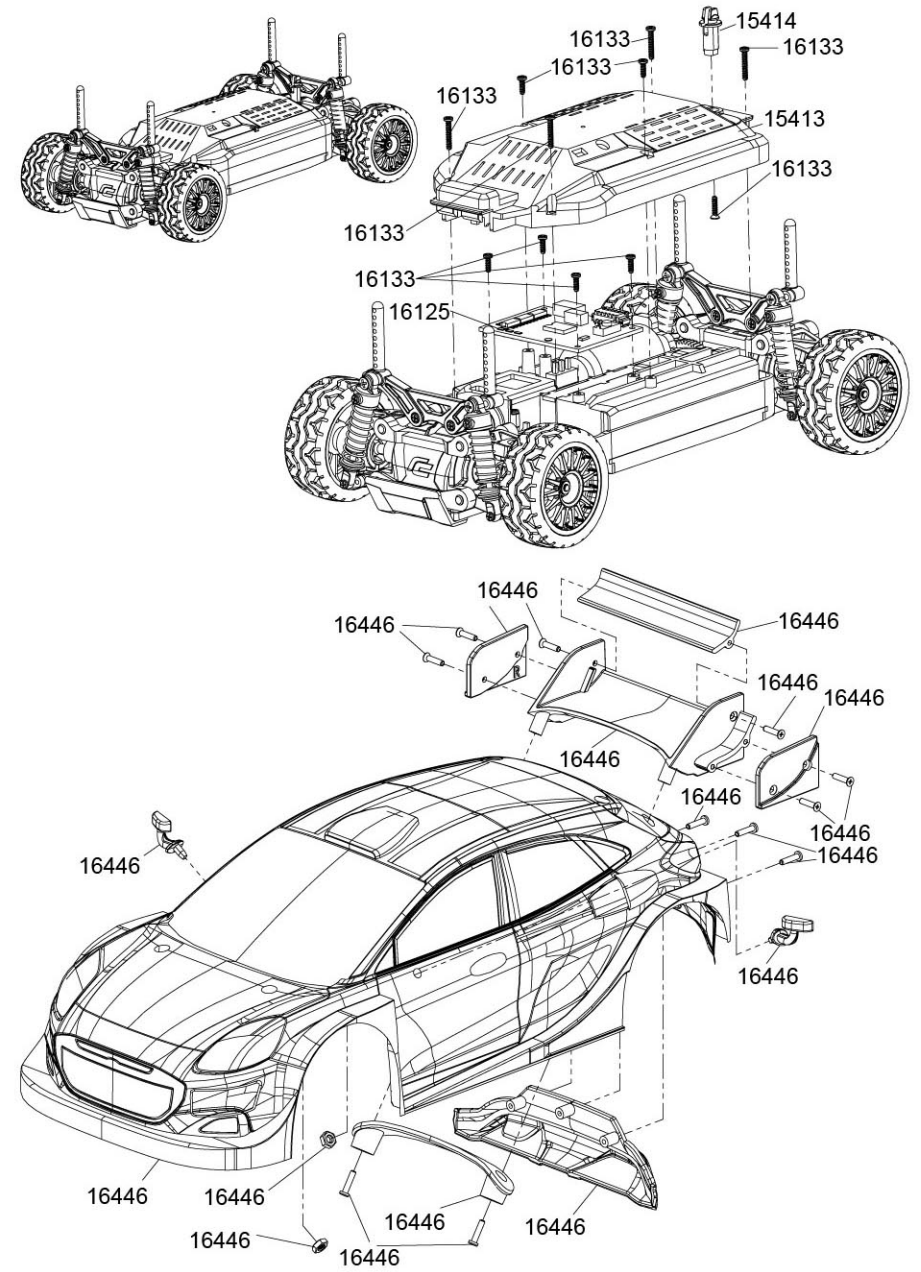

内頁

GT24 RALLY SERIES

PART DESCRIPTION

15413	GT24B CHASSIS AND COVER SET	16125	GT24 ESC/RX MODULE n VERSION
15414	GT24B BODY POST AND BATTERY COVER	16133	GT24i20 HARDWARE SET
15653	MICRO CAR BODY CLIP	16161	GT24i20 BODY POST EXTENDER
		16446	GT24 M-SPORT 2022 PUMA HYBRID RALLY1 PAINTED BODY SET