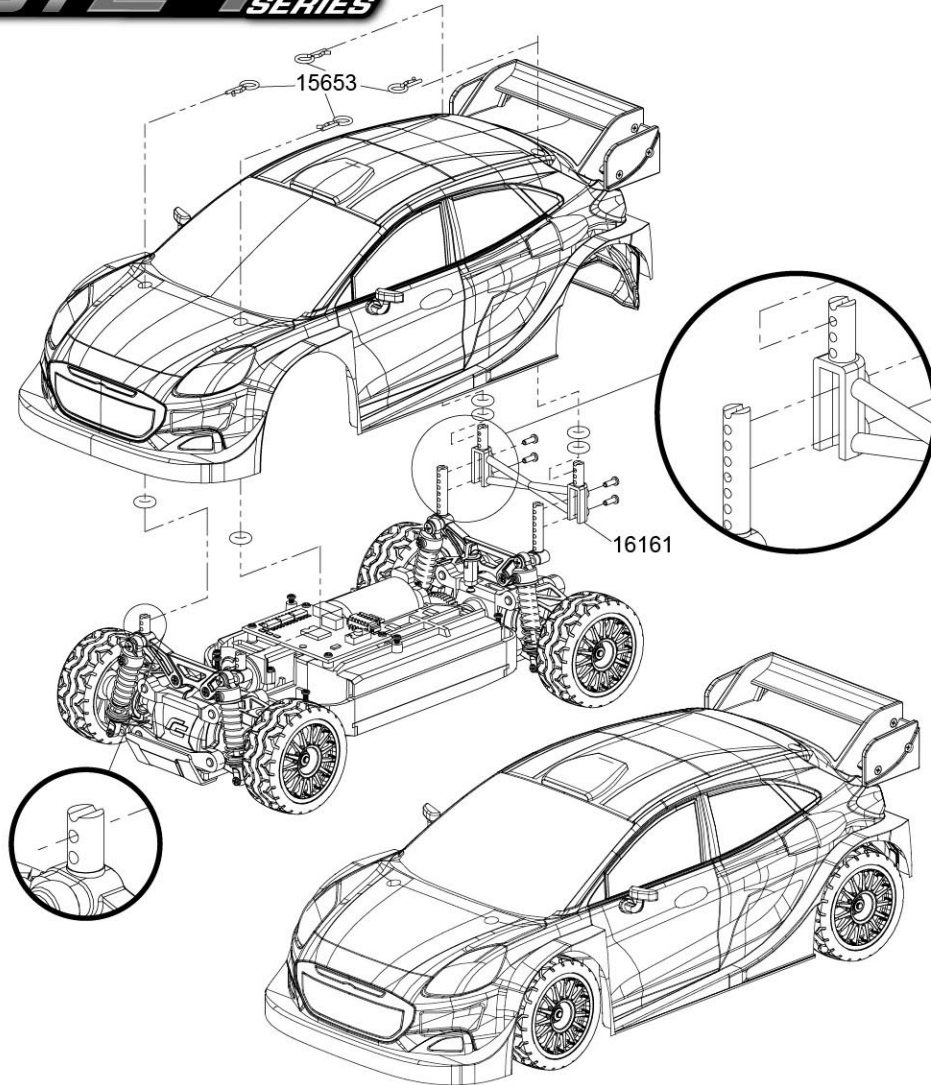

封底

封面

GT24 RALLY SERIES

PART DESCRIPTION

15653	MICRO CAR BODY CLIP
16161	GT24i20 BODY POST EXTENDER

Visit us on www.carisma-shop.com
請到: www.carisma-shop.com
Visitateci su www.carisma-shop.com
Besuchen sie uns auf www.carisma-shop.com
Visitez notre site www.carisma-shop.com
www.carisma-shop.com で私達を訪ねます

Printed in China
中国印刷
Stampato in Cina
Gedruckt in China
Imprimé en China
中国で印刷されます。

MAN-G00843

Carisma®
DIGITAL PROPORTIONAL RADIO CONTROL MODELS

M-SPORT

Ford

WORLD RALLY TEAM

PUMA HYBRID RALLY1

Manufactured by Mun Ah Plastic Electronic Toys Company Limited under licence from M-Sport Ltd. Images, logos © [2022] M-Sport Ltd. "M-Sport" is a trademark of M-Sport Ltd. All right reserved.