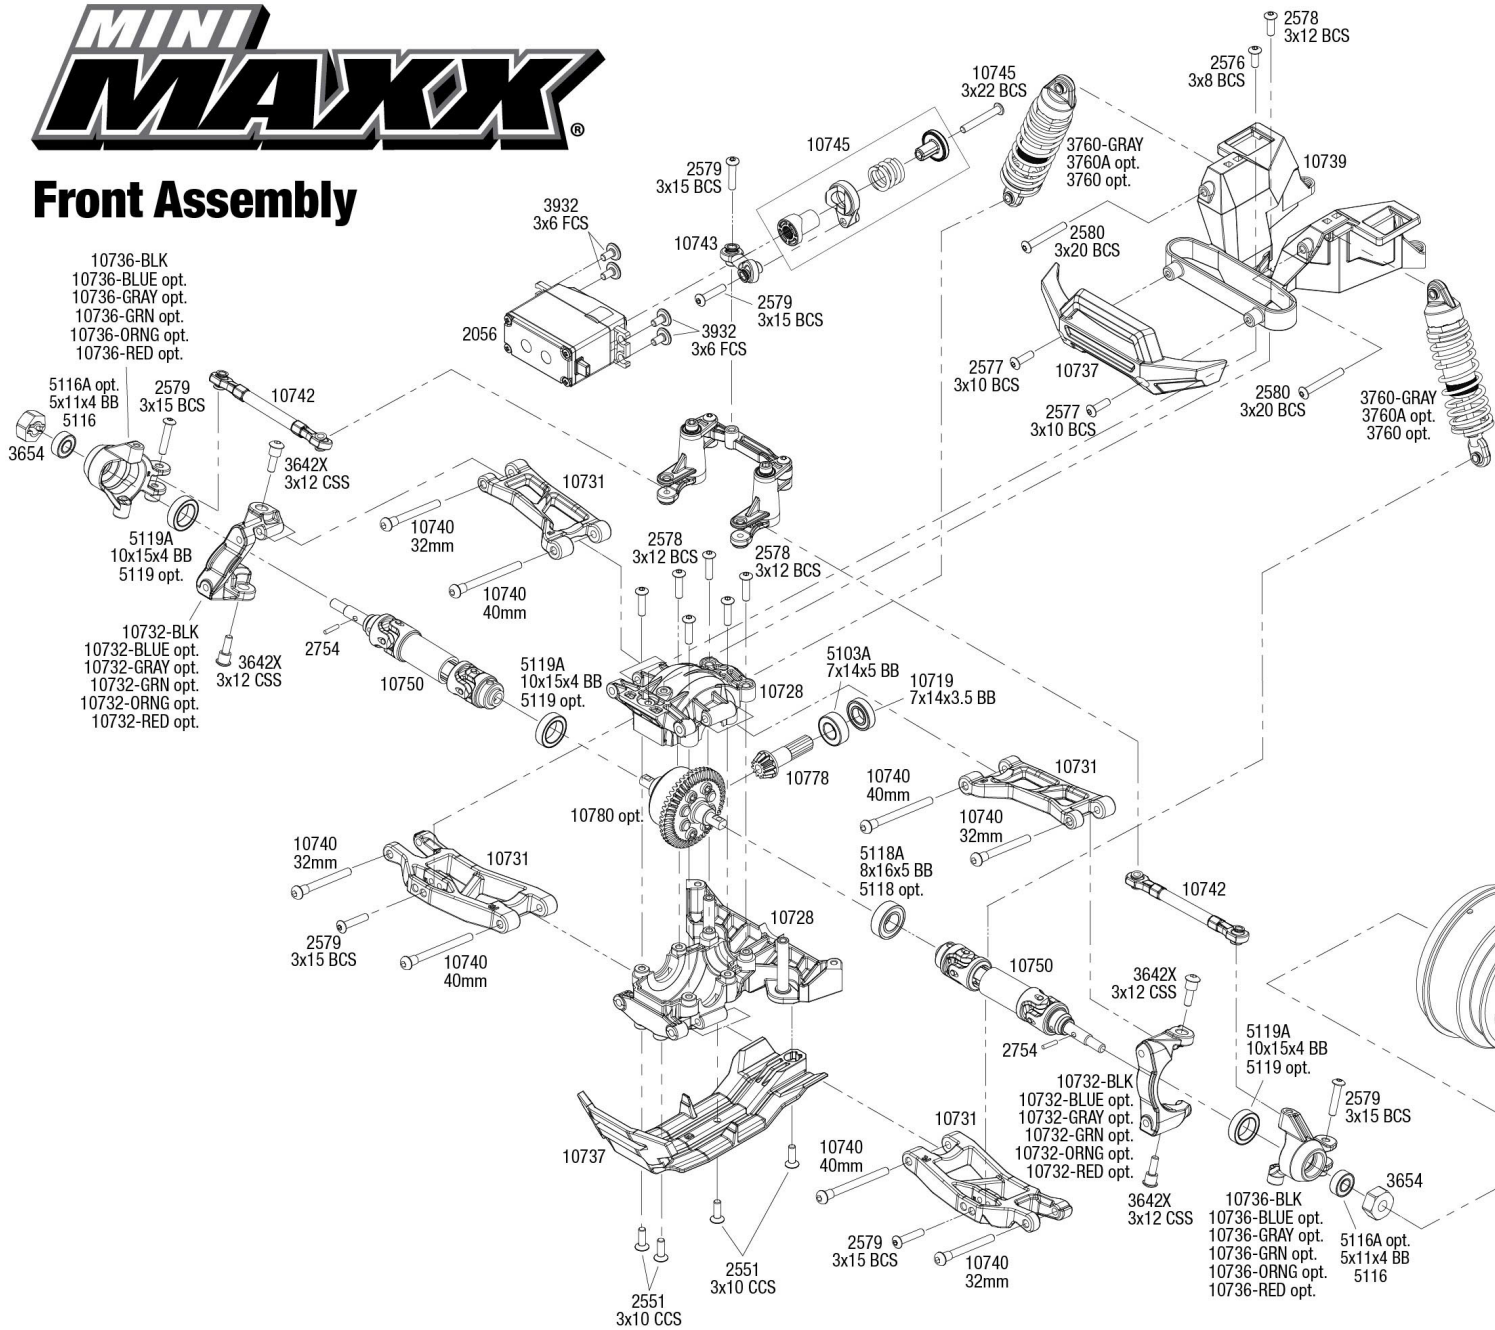

Chassis Assembly

Specifications on this page are subject to change without notice. Every attempt has been made to ensure the accuracy of this drawing; however, Traxxas cannot be held responsible for typographical or other errors.

REV 241007-R03
See Parts List for a complete listing of optional accessories.

Front Assembly

REV 241007-R03
 See Parts List for a complete listing of optional accessories.

Specifications on this page are subject to change without notice. Every attempt has been made to ensure the accuracy of this drawing; however, Traxxas cannot be held responsible for typographical or other errors.