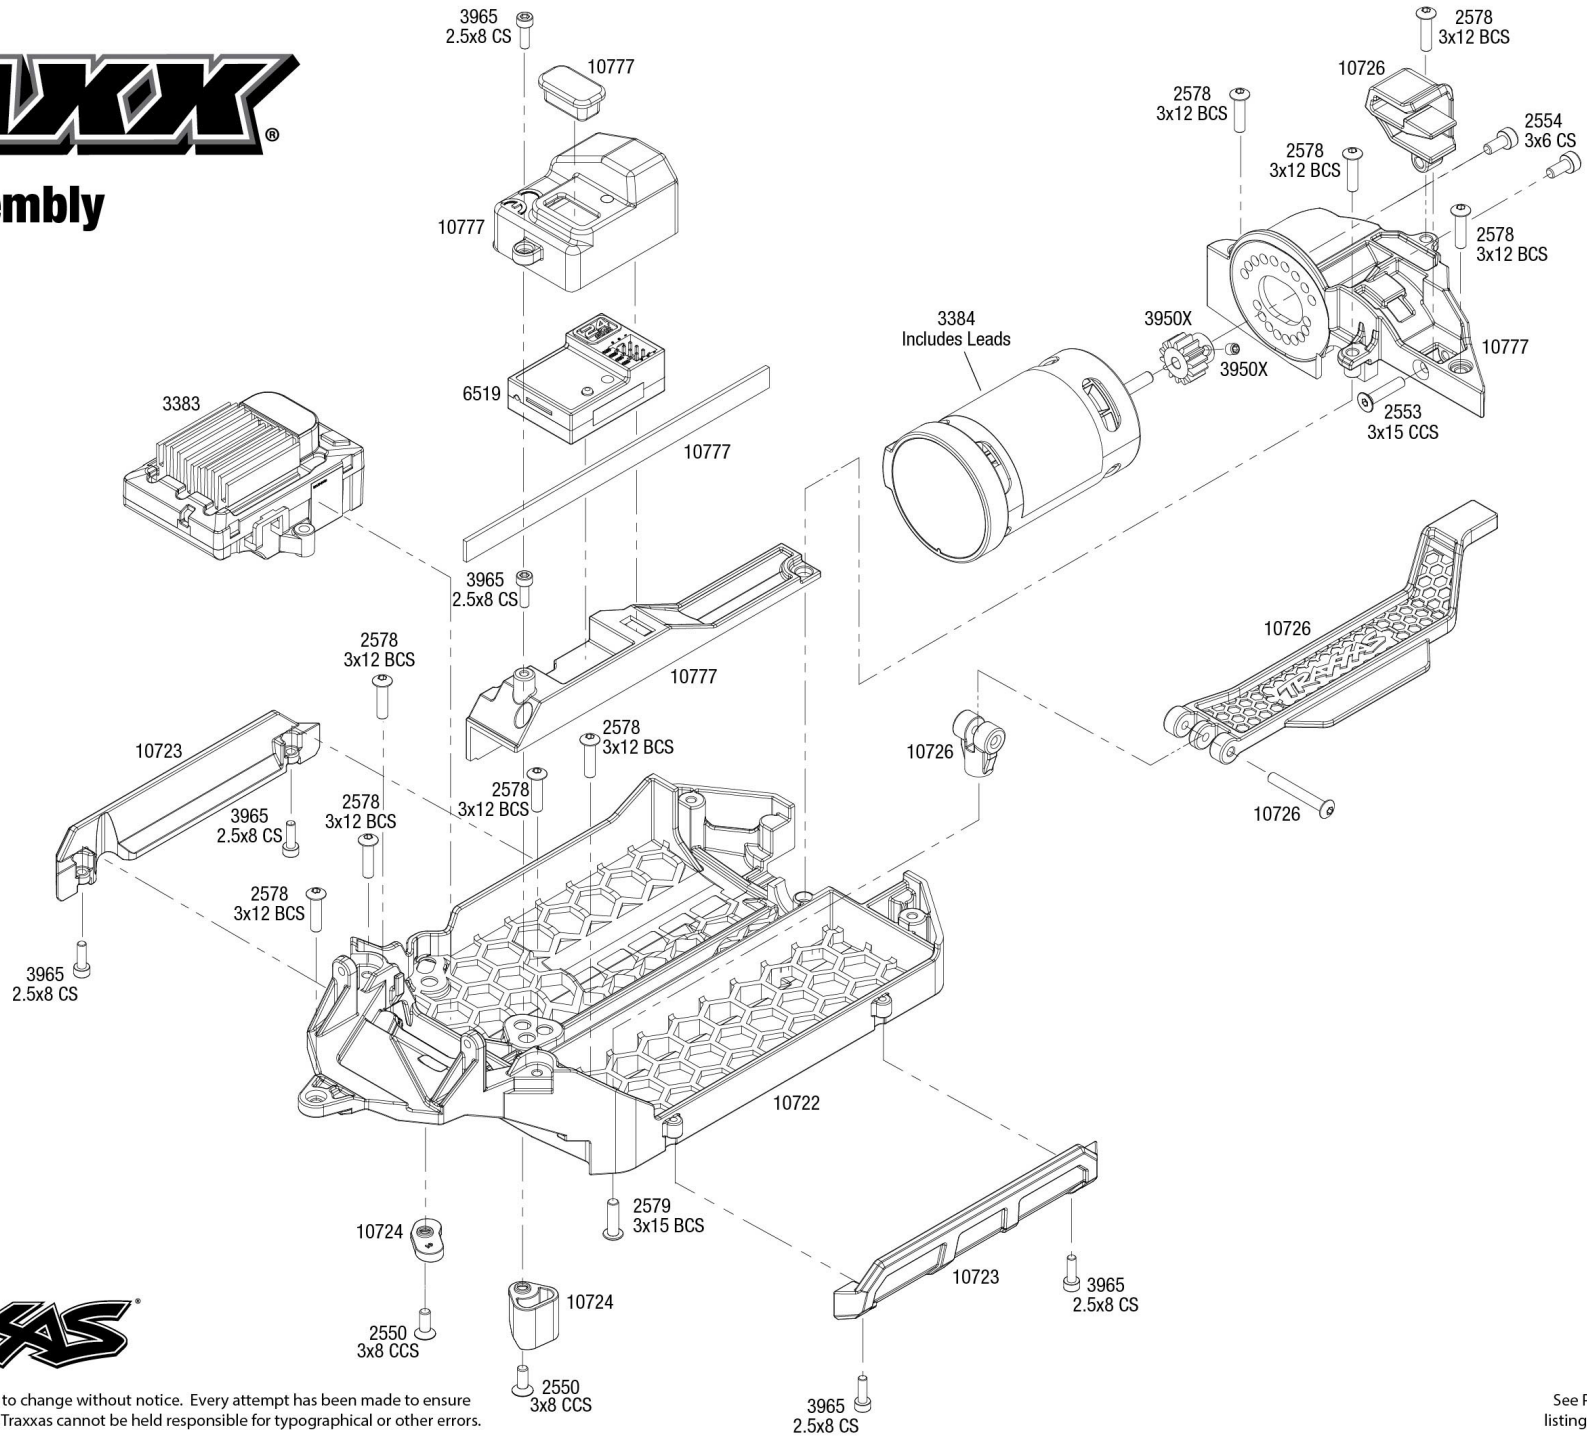

Chassis Assembly

Specifications on this page are subject to change without notice. Every attempt has been made to ensure the accuracy of this drawing; however, Traxxas cannot be held responsible for typographical or other errors.

REV 241007-R03
See Parts List for a complete listing of optional accessories.

Front Assembly

REV 241007-R03
 See Parts List for a complete listing of optional accessories.

Specifications on this page are subject to change without notice. Every attempt has been made to ensure the accuracy of this drawing; however, Traxxas cannot be held responsible for typographical or other errors.