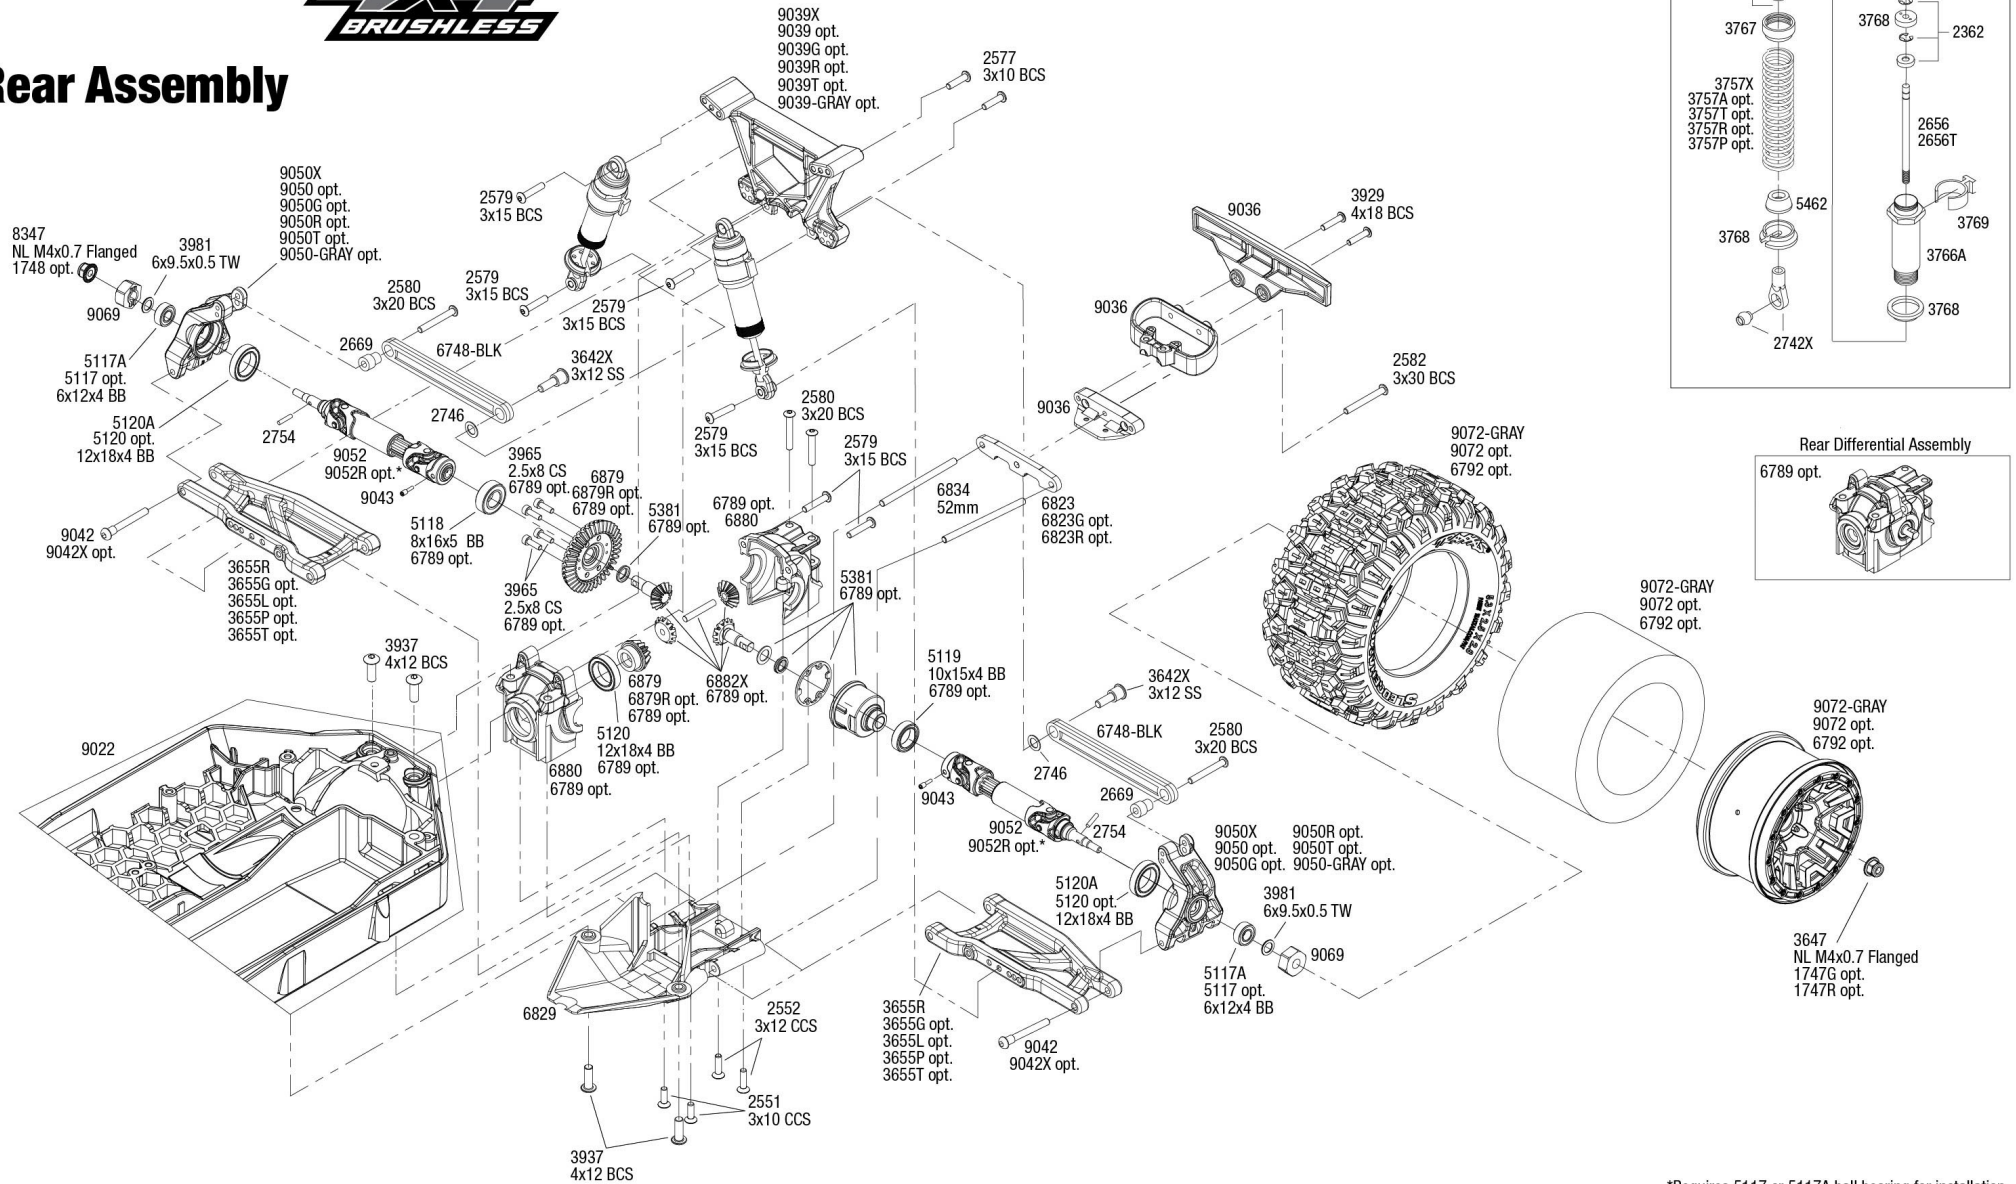

Driveshafts

Modular Assembly

STAMPEDE 4x4 BRUSHLESS

Rear Assembly

*Requires 5117 or 5117A ball bearing for installation.

See Parts List for a complete listing of optional accessories.

Specifications on this page are subject to change without notice. Every attempt has been made to ensure the accuracy of this drawing; however, Traxxas cannot be held responsible for typographical or other errors.

REV 231206-R02

Transmission Assembly

See Parts List for a complete listing of optional accessories.

REV 231206-R02
 Specifications on this page are subject to change without notice. Every attempt has been made to ensure the accuracy of this drawing; however, Traxxas cannot be held responsible for typographical or other errors.