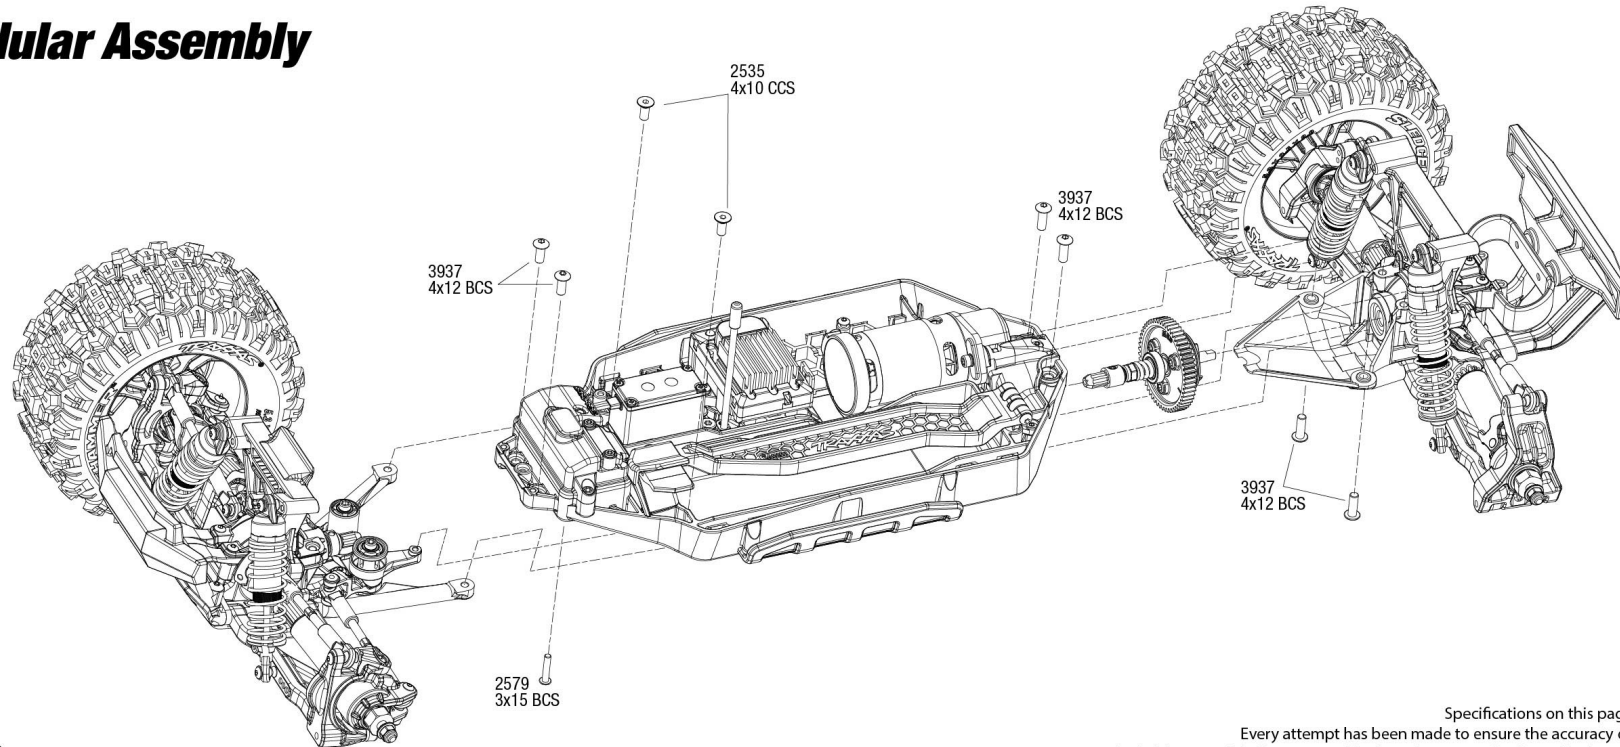

Driveshafts

Modular Assembly

STAMPEDE 4x4 BRUSHLESS

Rear Assembly

*Requires 5117 or 5117A ball bearing for installation.

See Parts List for a complete listing of optional accessories.

Specifications on this page are subject to change without notice. Every attempt has been made to ensure the accuracy of this drawing; however, Traxxas cannot be held responsible for typographical or other errors.

REV 231206-R02

Transmission Assembly

See Parts List for a complete listing of optional accessories.

REV 231206-R02
 Specifications on this page are subject to change without notice. Every attempt has been made to ensure the accuracy of this drawing; however, Traxxas cannot be held responsible for typographical or other errors.