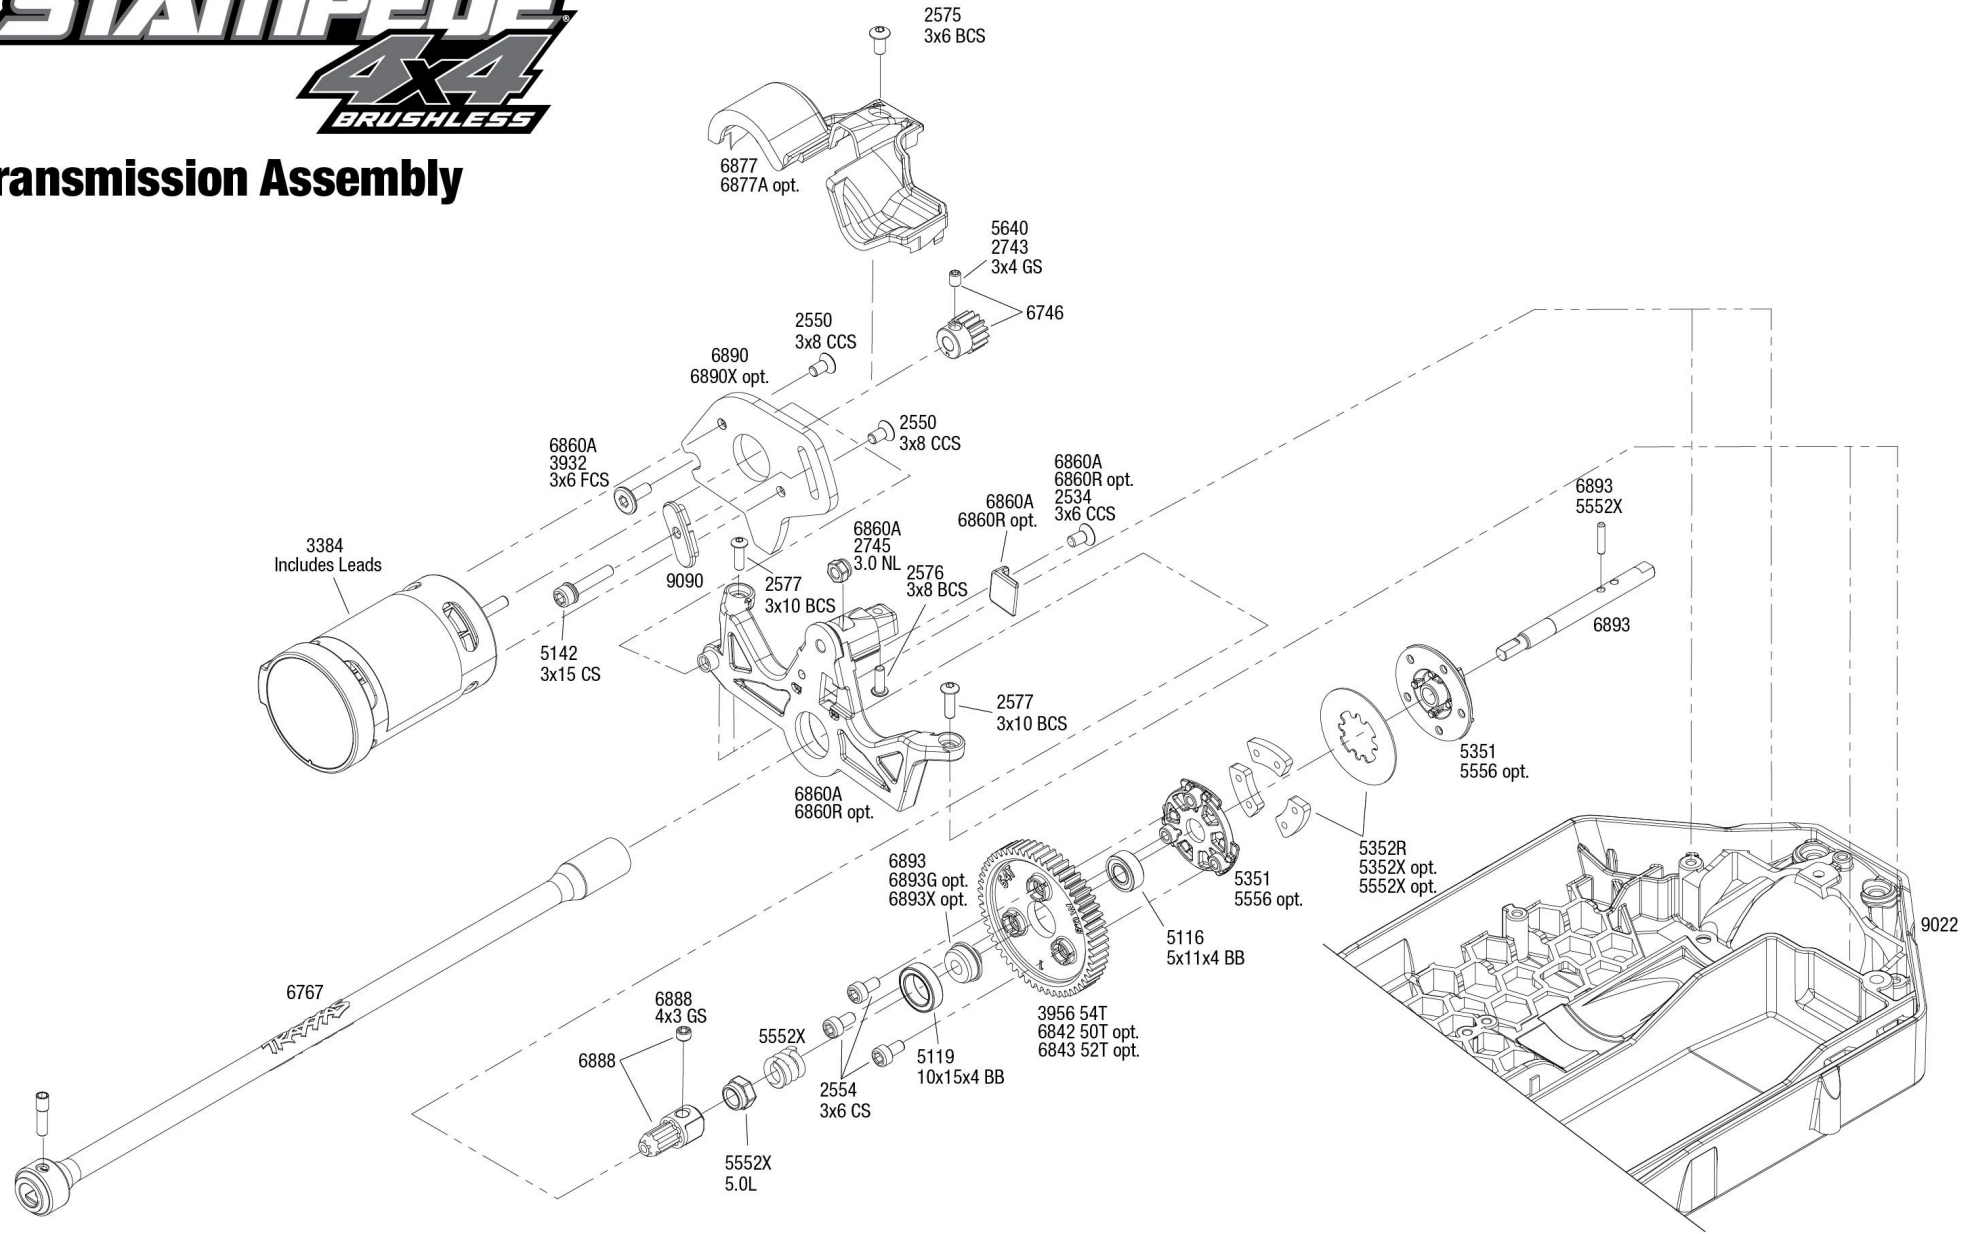

Driveshafts

Modular Assembly

STAMPEDE 4x4 BRUSHLESS

Rear Assembly

*Requires 5117 or 5117A ball bearing for installation.

See Parts List for a complete listing of optional accessories.

Specifications on this page are subject to change without notice. Every attempt has been made to ensure the accuracy of this drawing; however, Traxxas cannot be held responsible for typographical or other errors.

REV 231206-R02

Transmission Assembly

See Parts List for a complete listing of optional accessories.

REV 231206-R02
 Specifications on this page are subject to change without notice. Every attempt has been made to ensure the accuracy of this drawing; however, Traxxas cannot be held responsible for typographical or other errors.