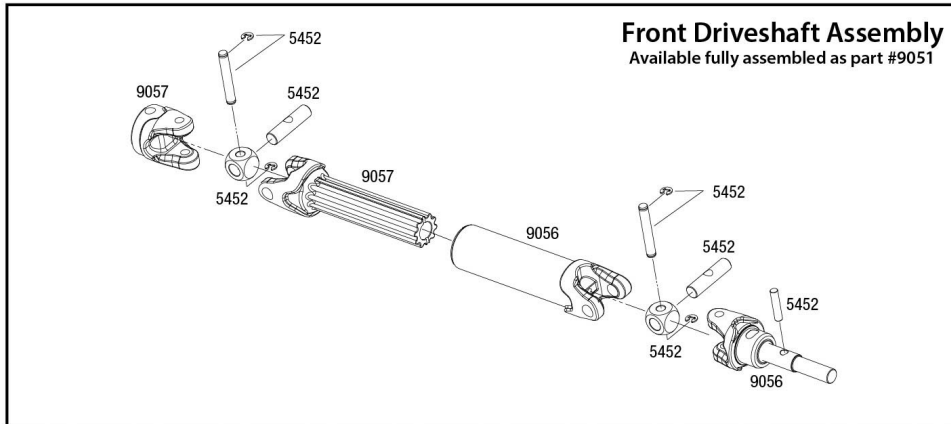

Driveshafts

Modular Assembly

STAMPEDE 4x4 BRUSHLESS

Rear Assembly

*Requires 5117 or 5117A ball bearing for installation.

See Parts List for a complete listing of optional accessories.

Specifications on this page are subject to change without notice. Every attempt has been made to ensure the accuracy of this drawing; however, Traxxas cannot be held responsible for typographical or other errors.

REV 231206-R02

Transmission Assembly

See Parts List for a complete listing of optional accessories.

REV 231206-R02
 Specifications on this page are subject to change without notice. Every attempt has been made to ensure the accuracy of this drawing; however, Traxxas cannot be held responsible for typographical or other errors.