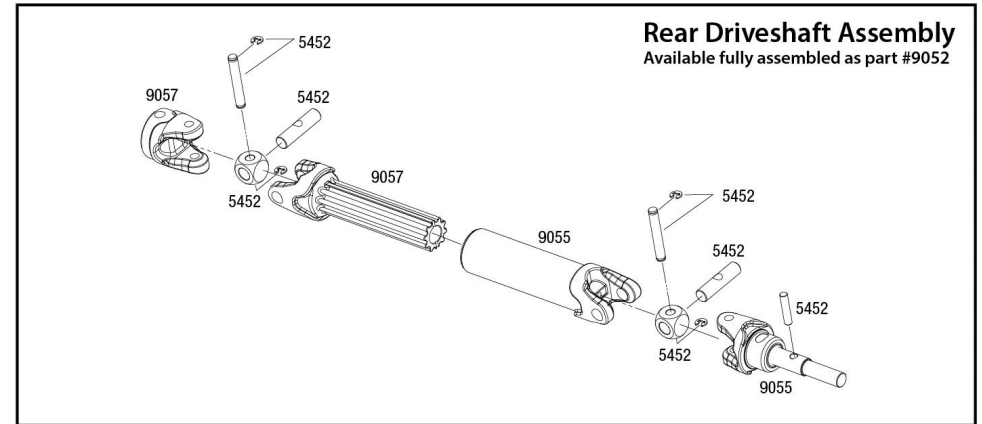

Driveshafts

Modular Assembly

STAMPEDE 4x4 BRUSHLESS

Rear Assembly

*Requires 5117 or 5117A ball bearing for installation.

See Parts List for a complete listing of optional accessories.

Specifications on this page are subject to change without notice. Every attempt has been made to ensure the accuracy of this drawing; however, Traxxas cannot be held responsible for typographical or other errors.

REV 231206-R02

Transmission Assembly

See Parts List for a complete listing of optional accessories.

REV 231206-R02
 Specifications on this page are subject to change without notice. Every attempt has been made to ensure the accuracy of this drawing; however, Traxxas cannot be held responsible for typographical or other errors.