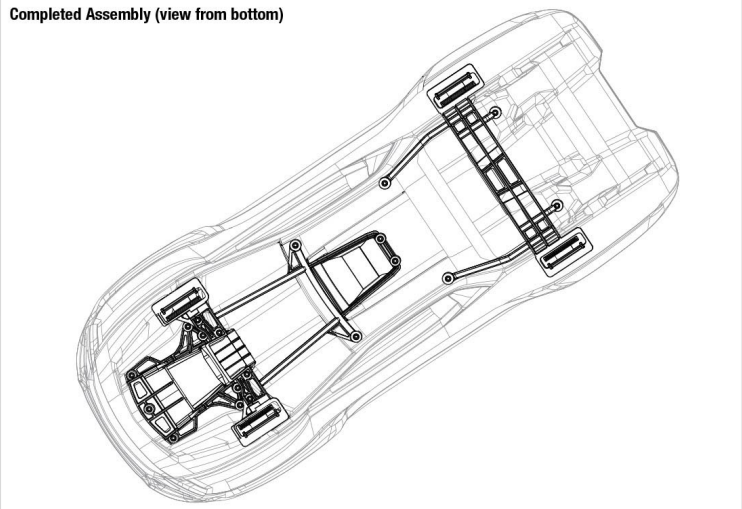

Body Assembly

Completed Assembly (view from top)

Completed Assembly (view from bottom)

Specifications on this page are subject to change without notice. Every attempt has been made to ensure the accuracy of this drawing; however, Traxxas cannot be held responsible for typographical or other errors.

See Parts List for a complete listing of optional accessories.

REV 240529-R17

Chassis Assembly

Specifications on this page are subject to change without notice. Every attempt has been made to ensure the accuracy of this drawing; however, Traxxas cannot be held responsible for typographical or other errors.

See Parts List for a complete listing of optional accessories.

REV 240529-R17

Modular Assembly

REV 240529-R17

Specifications on this page are subject to change without notice.

Every attempt has been made to ensure the accuracy of this drawing; however, Traxxas cannot be held responsible for typographical or other errors. See Parts List for a complete listing of optional accessories.