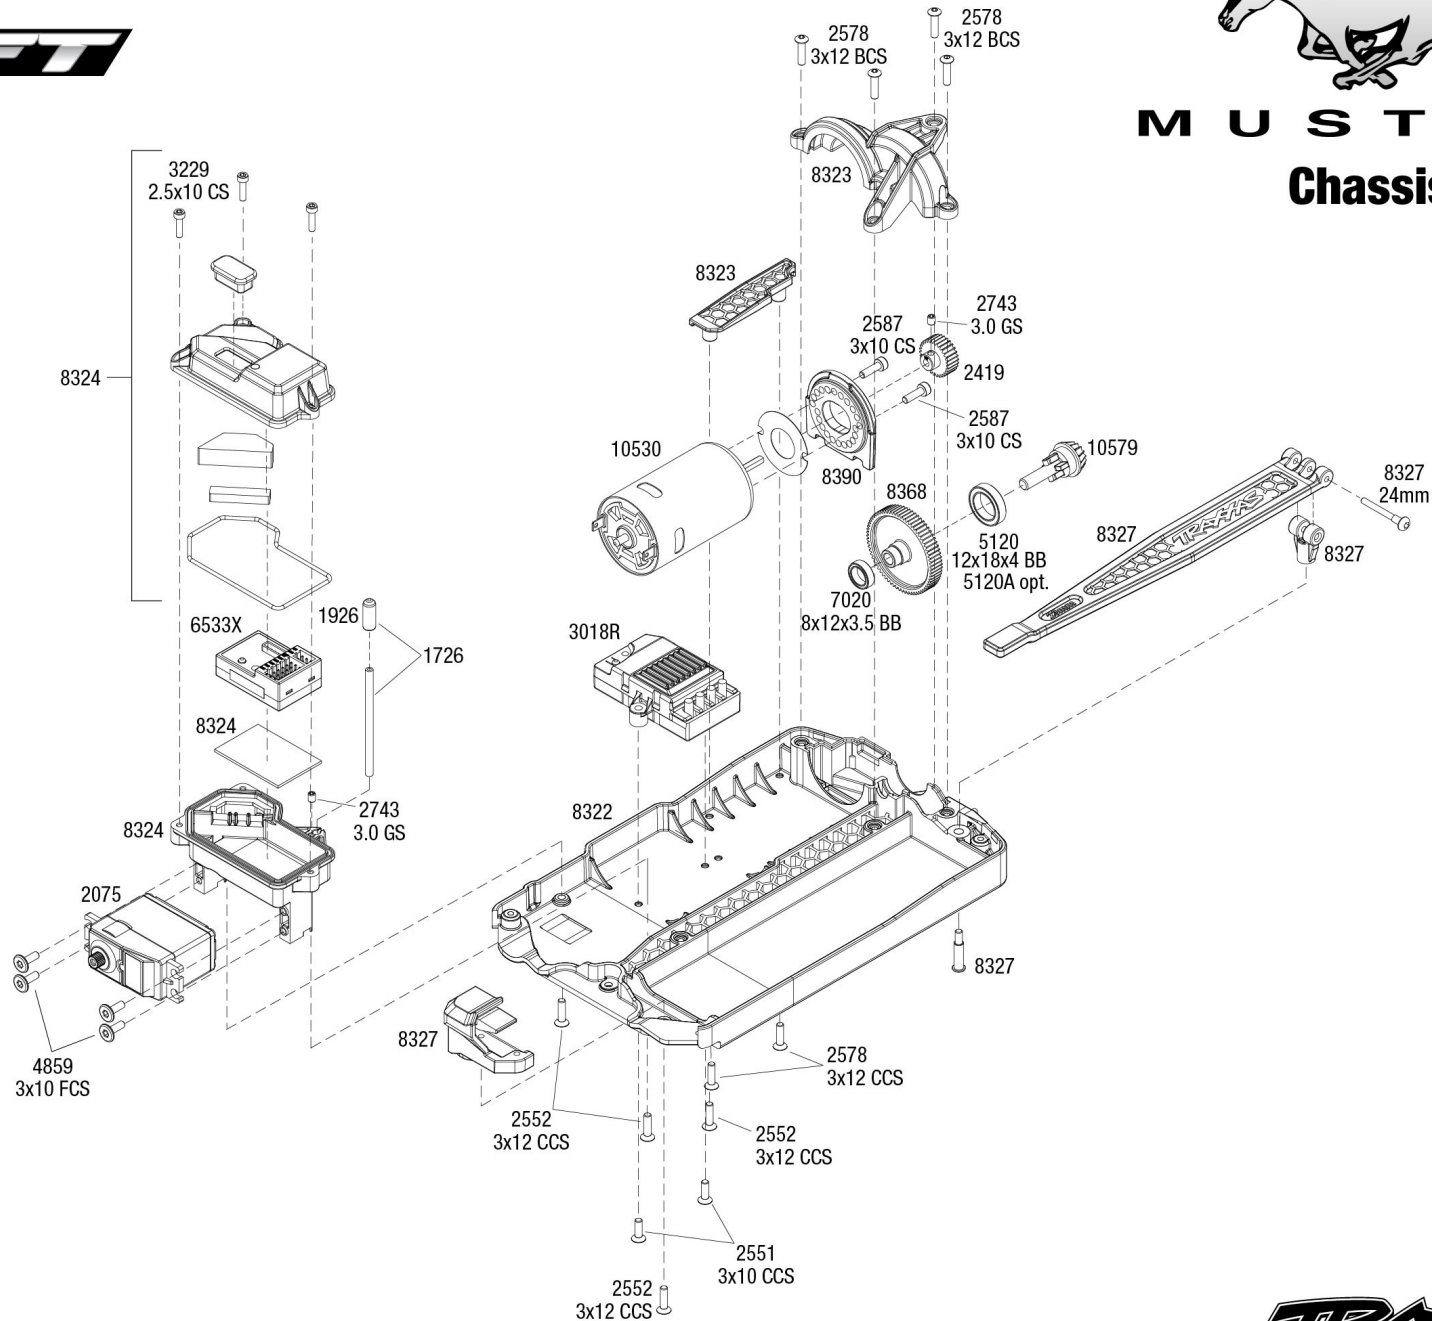

## MUSTANG Chassis Assembly

See Parts List for a complete listing of optional accessories.

Specifications on this page are subject to change without notice. Every attempt has been made to ensure the accuracy of this drawing; however, Traxxas cannot be held responsible for typographical or other errors.

REV 240716-R01

# 4TEC DRIFT

## MUSTANG Modular Assembly

See Parts List for a complete listing of optional accessories.

Specifications on this page are subject to change without notice. Every attempt has been made to ensure the accuracy of this drawing; however, Traxxas cannot be held responsible for typographical or other errors.