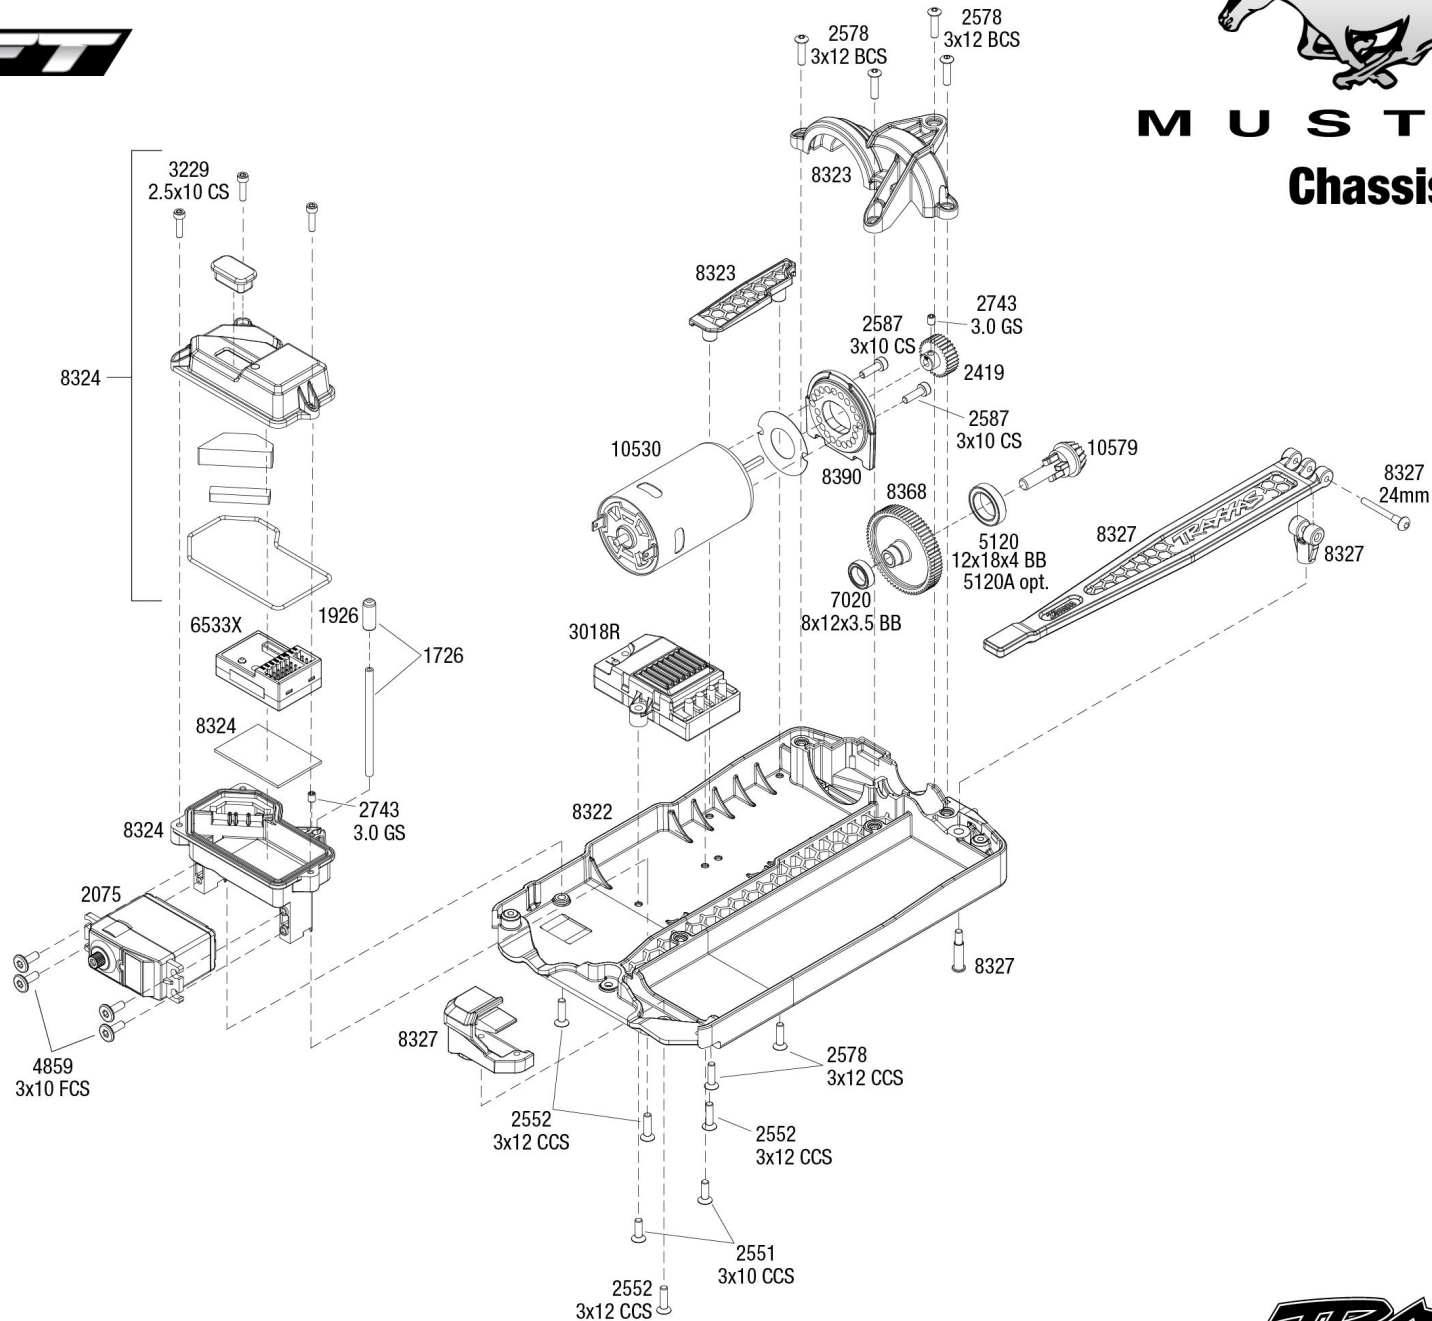

MUSTANG Chassis Assembly

See Parts List for a complete listing of optional accessories.

Specifications on this page are subject to change without notice. Every attempt has been made to ensure the accuracy of this drawing; however, Traxxas cannot be held responsible for typographical or other errors.

REV 240716-R01

TRAXXAS