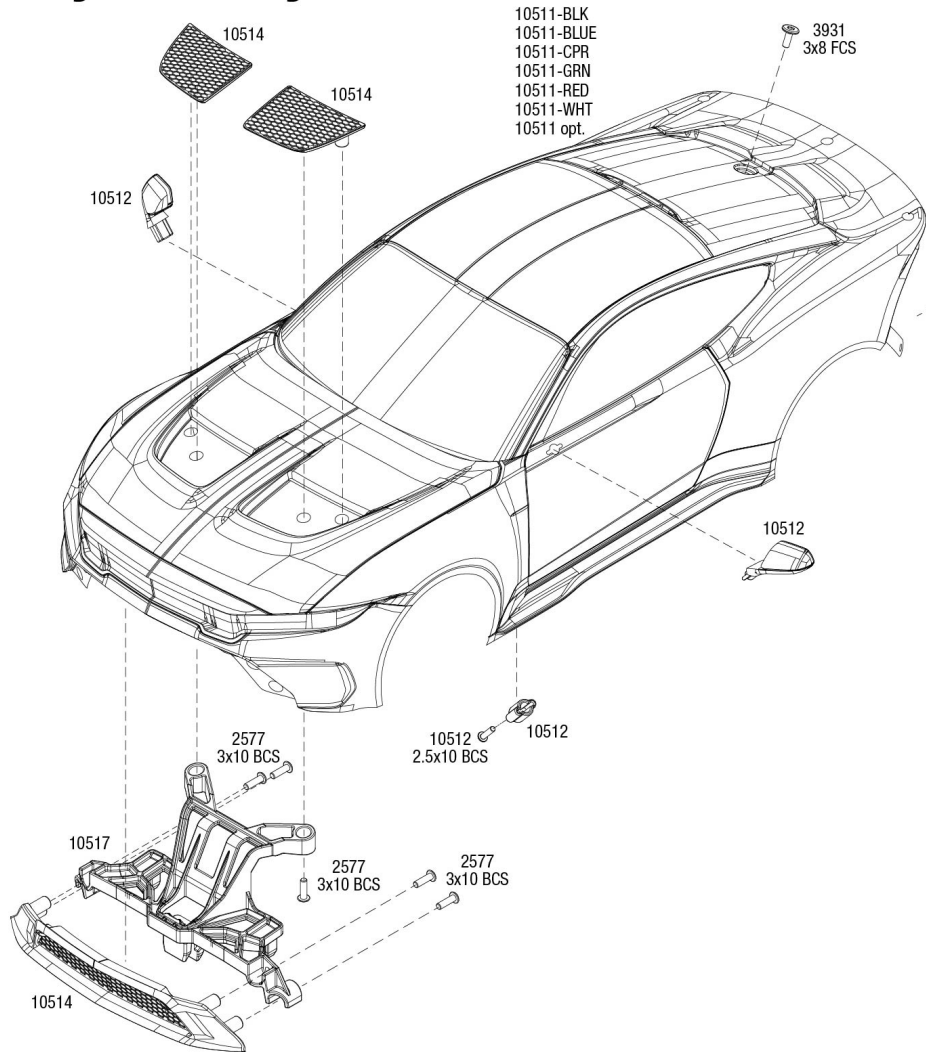

## Body Assembly

- 10511-BLK
  - 10511-BLUE
  - 10511-CPR
  - 10511-GRN
  - 10511-RED
  - 10511-WHT
  - 10511 opt.
- 3931  
3x8 FCS

Completed Assembly

REV 240716-R01

Specifications on this page are subject to change without notice. Every attempt has been made to ensure the accuracy of this drawing; however, Traxxas cannot be held responsible for typographical or other errors.