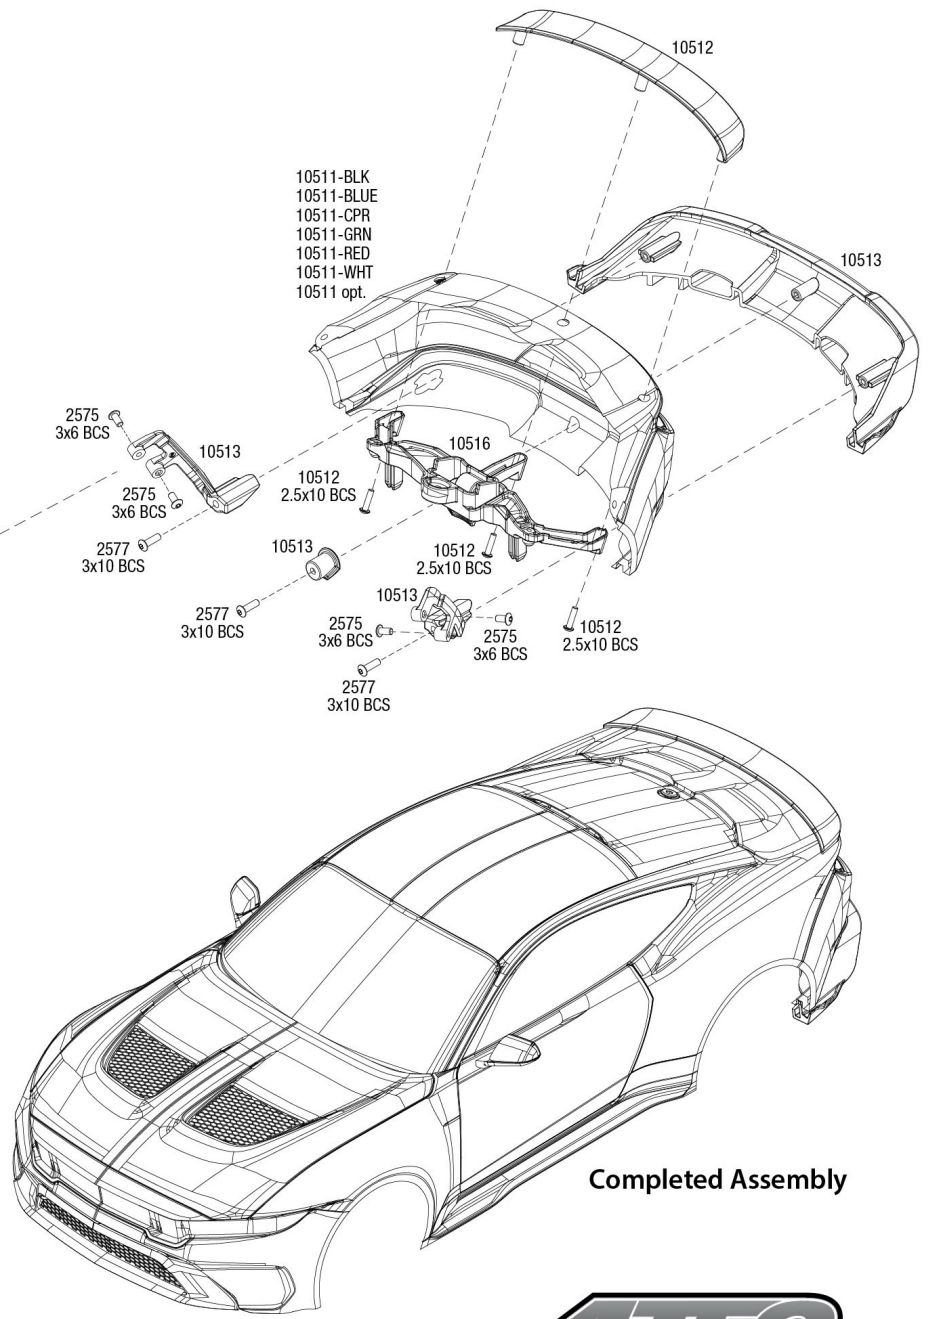

## Body Assembly

- 10511-BLK
  - 10511-BLUE
  - 10511-CPR
  - 10511-GRN
  - 10511-RED
  - 10511-WHT
  - 10511 opt.
- 3931  
3x8 FCS

Completed Assembly

REV 240716-R01

Specifications on this page are subject to change without notice. Every attempt has been made to ensure the accuracy of this drawing; however, Traxxas cannot be held responsible for typographical or other errors.

See Parts List for a complete listing of optional accessories.