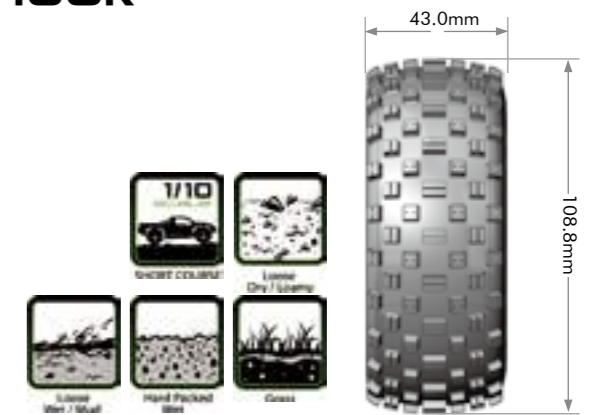

SERIES
SC-ROCK

MODEL NO.	SERIES	SCALE	COMPOUND	RIM COLOR	FIT FOR	INSERT	GLUE
L-T3223SBM	SC-UPHILL	1/10	SOFT	BLACK	ARRMA SENTON 6S HEX 17mm Front & Rear	●	●
L-T3223SBTF					TRAXXAS SLASH Front		
L-T3223SBTR					SLASH Rear, SLASH 4X4 Front & Rear SCRT10 Front & Rear, BLITZ Front & Rear		
L-T3223SBAF					ASSOCIATED SC10 Front		
L-T3223SBAR					ASSOCIATED SC10 Rear		
L-T3223SBAA					ASSOCIATED SC10 4X4 Front & Rear		
L-T3223SBLA					LOSI TEN-SCTE 4X4 Front & Rear		
L-T3223SI					NONE		

MODEL NO.	SERIES	SCALE	COMPOUND	RIM COLOR	FIT FOR	INSERT	GLUE
L-T3229SBM	SC-ROCK	1/10	SOFT	BLACK	ARRMA SENTON 6S HEX 17mm Front & Rear	●	●
L-T3229SBTF					TRAXXAS SLASH Front		
L-T3229SBTR					SLASH Rear, SLASH 4X4 Front & Rear SCRT10 Front & Rear, BLITZ Front & Rear		
L-T3229SBAF					ASSOCIATED SC10 Front		
L-T3229SBAR					ASSOCIATED SC10 Rear		
L-T3229SBAA					ASSOCIATED SC10 4X4 Front & Rear		
L-T3229SBLA					LOSI TEN-SCTE 4X4 Front & Rear		
L-T3229SI					NONE		

MFT 1/10 STADIUM TRUCK
1/10 STADIUM TRUCK
1/16 STADIUM TRUCK
1.9" CRAWLER
2.2" CRAWLER
1/10 SHORT COURSE
1/5 SHORT COURSE
1/5 OFF-ROAD BUGGY

MFT 1/10 STADIUM TRUCK
1/10 STADIUM TRUCK
1/16 STADIUM TRUCK
1.9" CRAWLER
2.2" CRAWLER
1/10 SHORT COURSE
1/5 SHORT COURSE
1/5 OFF-ROAD BUGGY