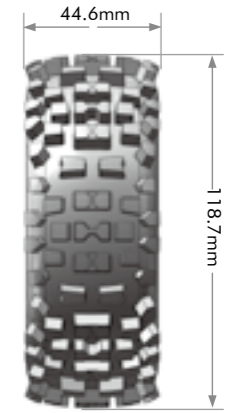

SERIES
B-ULLDOZE

RIM COLOR

MODEL NO.	SERIES	SCALE	COMPOUND	TIRE	RIM COLOR	FIT FOR	INSERT	GLUE
L-T324SW	B-ULLDOZE	1/8	SOFT	Front / Rear	WHITE	HEX 17mm	●	●
L-T324SY					YELLOW			
L-T324SB					SPOKE / BLACK			
L-T324SBC					SPOKE / BLACK CHROME			
L-T324SI	NONE	HEX 17mm	●	NONE				
L-T325B	SPOKE / BLACK							
L-T325BC	SPOKE / BLACK CHROME							
L-T325I	NONE	HEX 17mm	●	NONE				
L-T325B	SPOKE / BLACK							
L-T325BC	SPOKE / BLACK CHROME	HEX 17mm	●	NONE				
L-T325I	NONE