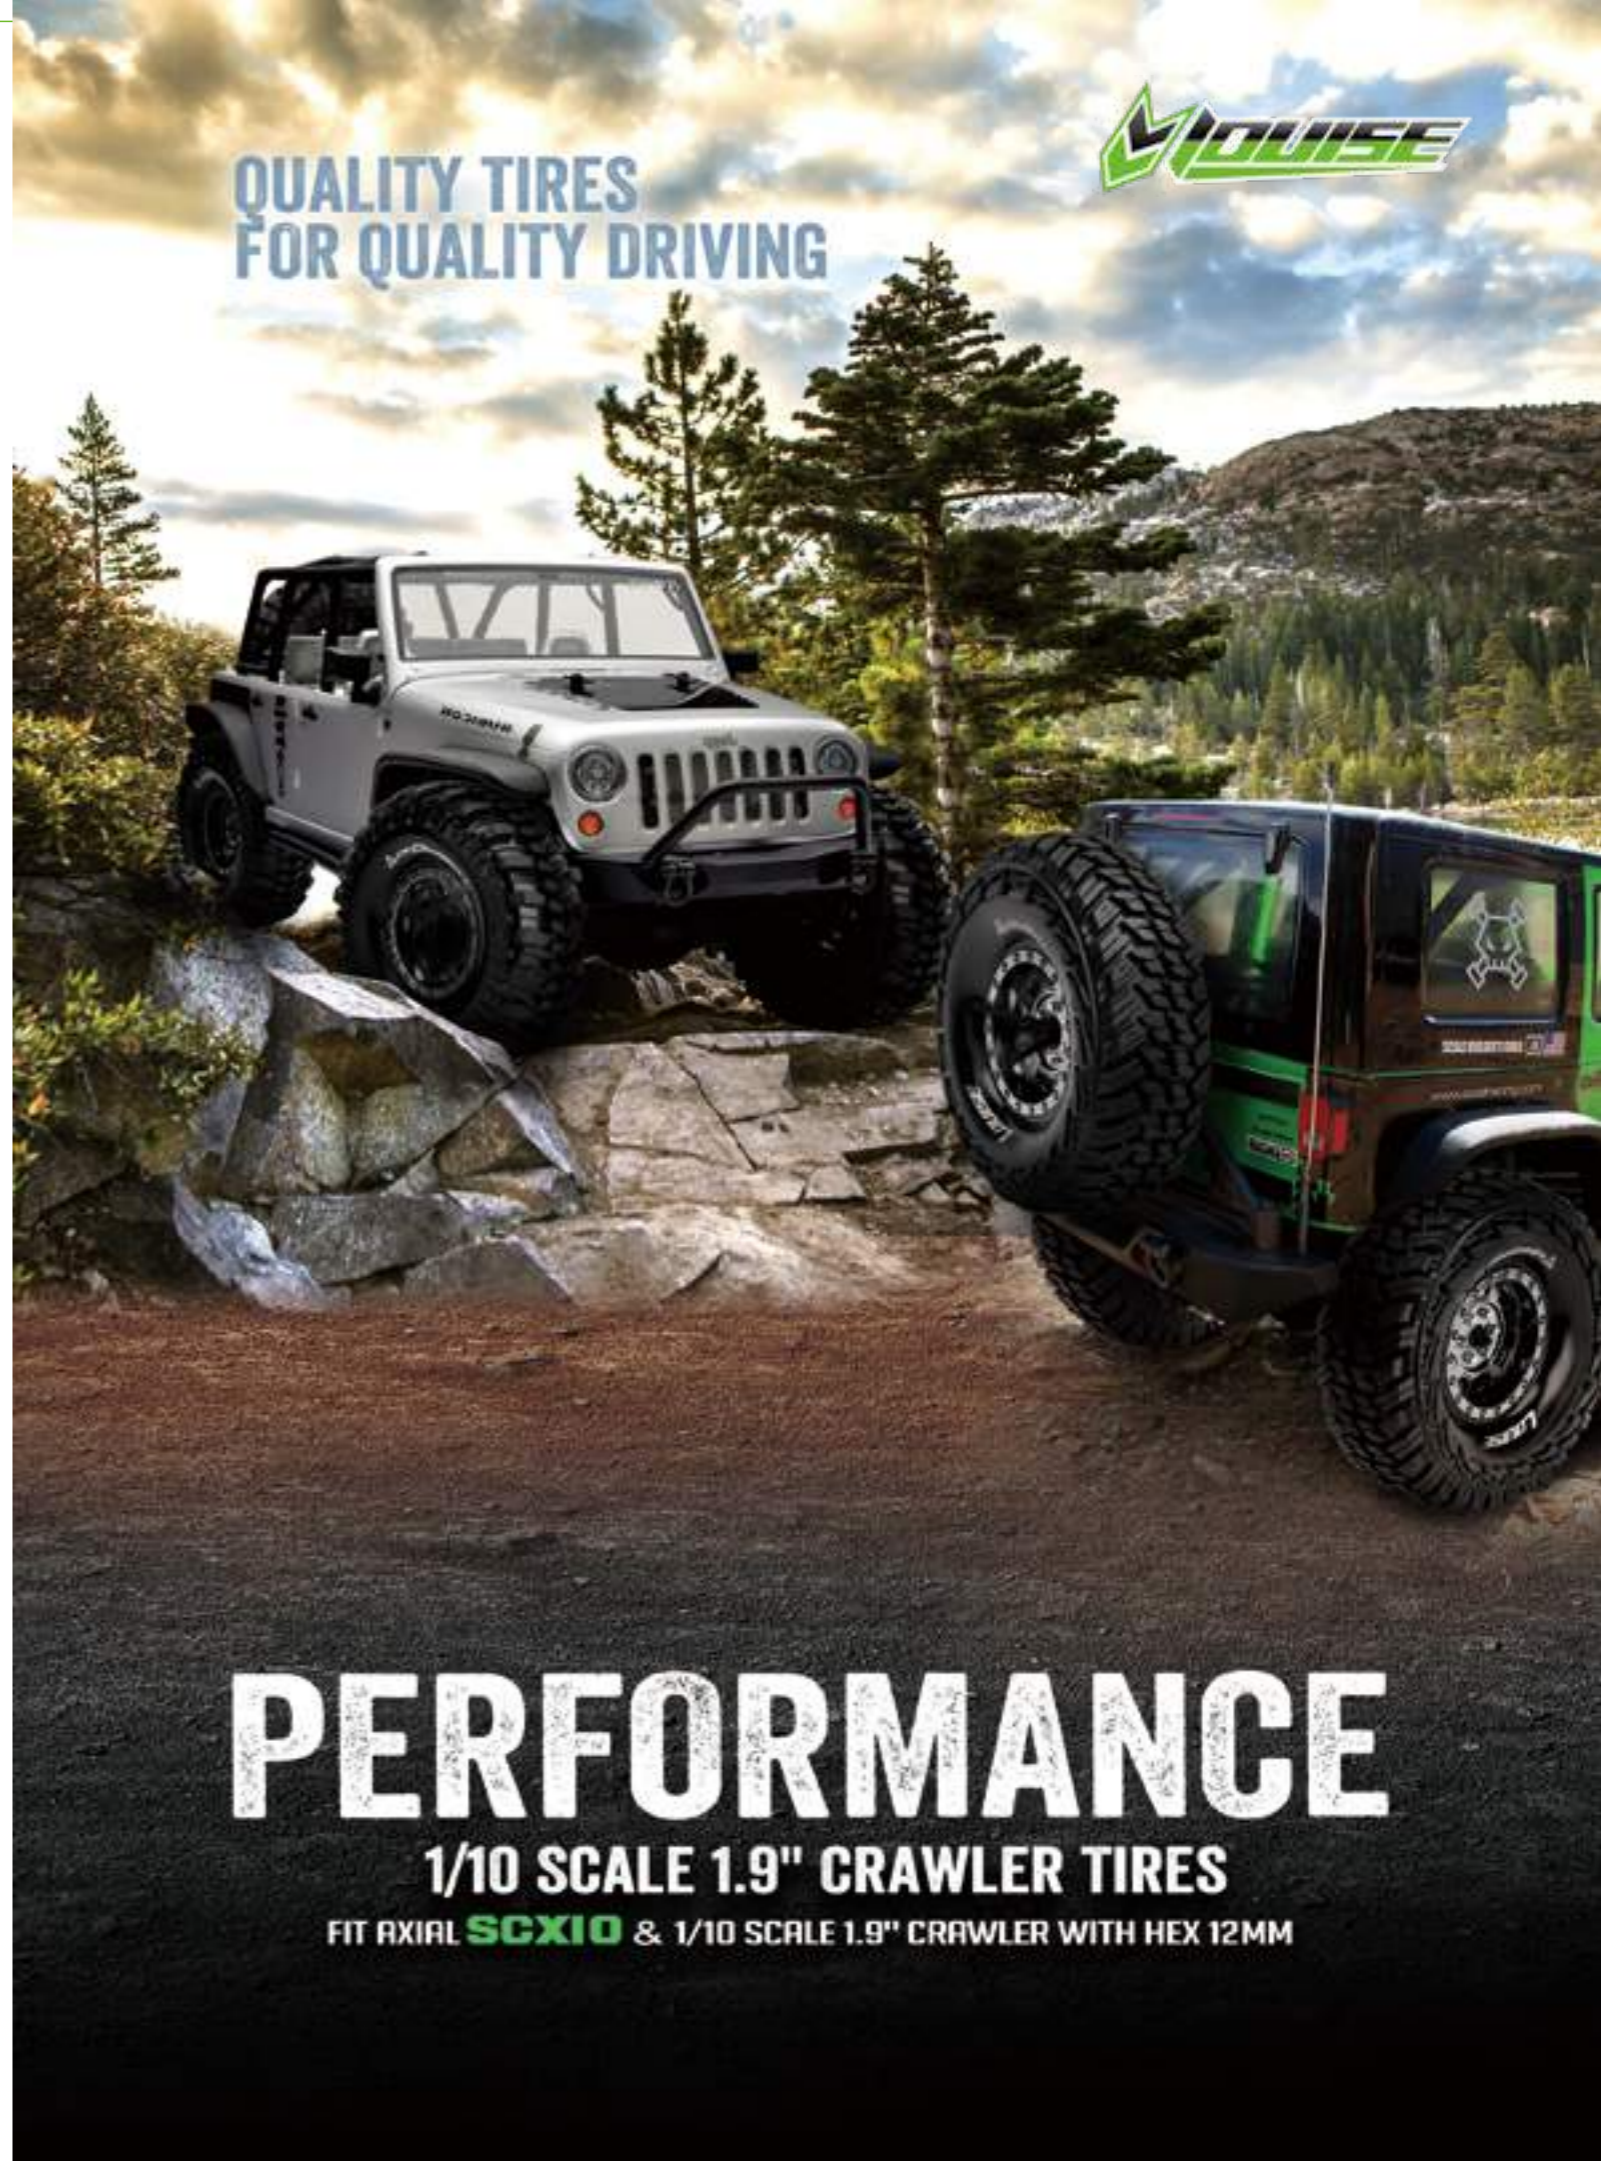

MODEL NO.	DESCRIPTION	RIM TYPE	COLOR	FIT FOR
L-T3281BC	Rim For 1/16 Stadium Truck	2.2"	BLACK CHROME	HEX 12mm

QUALITY TIRES
FOR QUALITY DRIVING