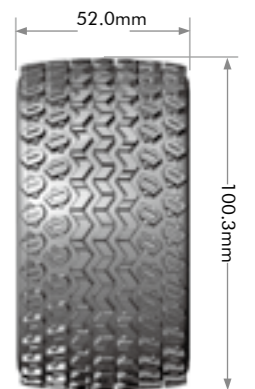

SERIES
ST-HUMMER

RIM COLOR

MODEL NO.	SERIES	SCALE	COMPOUND	2.8" RIM / COLOR	FIT FOR	INSERT	GLUE
L-T3209SBM	ST-HUMMER	1/10	SOFT	HEX 14mm / BLACK	ARRMA GRANITE 4X4		
L-T3209BCM				HEX 14mm / BLACK CHROME			
L-T3209SBB				BEARING / BLACK	GP JATO 2WD Front GP STAMPEDE 2WD Front GP RUSTLER 2WD Front		
L-T3209SCB				BEARING / CHROME			
L-T3209SB				0" OFFSET / BLACK	EP STAMPEDE 2WD Front EP RUSTLER 2WD Front EP MOSTER JAM 2WD Front	●	●
L-T3209SC				0" OFFSET / CHROME			
L-T3209SBH				1/2" OFFSET / BLACK	GP JATO 2WD Rear GP STAMPEDE 2WD Rear GP RUSTLER 2WD Rear EP STAMPEDE 2WD Front EP RUSTLER 2WD Front		
L-T3209SCH				1/2" OFFSET / CHROME	EP STAMPEDE 4WD Front & Rear EP MOSTER JAM 2WD Front HPI SAVAGE XS Flux Front & Rear		
L-T3209SI					Front & Rear		NONE