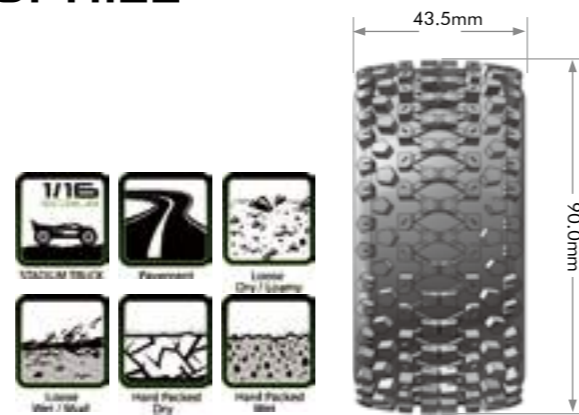

SERIES
ST-UPHILL

RIM COLOR

MODEL NO.	SERIES	SCALE	COMPOUND	2.2" RIM / COLOR	FIT FOR	INSERT	GLUE		
L-T3279SB	ST-UPHILL	1/16	SOFT	BLACK	Traxxas 1:16 E-REVO Front & Rear Traxxas 1:16 SUMMIT Front & Rear HPI SAVAGE XS Flux Front & Rear 1/10 Buggy Rear	●	●		
L-T3279SBC				SPOKE / BLACK CHROME					
L-T3279SI-ST								Front & Rear	NONE