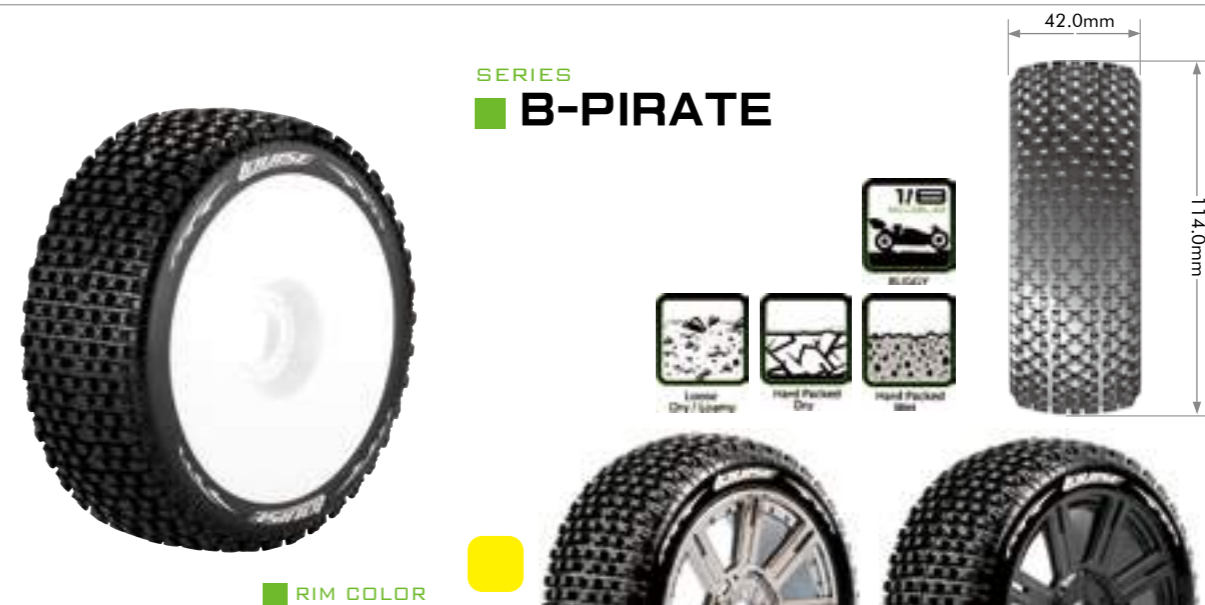

SERIES **B-PIRATE**

RIM COLOR

MODEL NO.	SERIES	SCALE	COMPOUND	TIRE	RIM COLOR	FIT FOR	INSERT	GLUE	
L-T3126SW	B-PIRATE	1/8	SOFT	Front / Rear	WHITE	HEX 17mm	●	●	
L-T3126VW			SUPER SOFT						
L-T3126SY			SOFT						
L-T3126VY			SUPER SOFT						
L-T3126SB			SOFT						
L-T3126VB			SUPER SOFT						
L-T3126SBC			SOFT						
L-T3126VBC			SUPER SOFT						
L-T3126SI			SOFT						
L-T3126VI			SUPER SOFT						
L-T3127B	B-PIRATE	1/8	SPORT	Front / Rear	SPOKE / BLACK	HEX 17mm	●	●	
L-T3127BC					SPOKE / BLACK CHROME				
L-T3127I					NONE				NONE