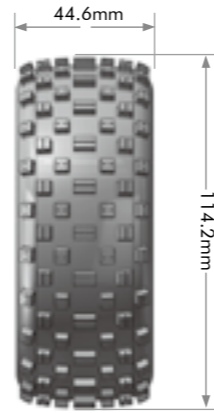

SERIES
B-ROCK

RIM COLOR

MODEL NO.	SERIES	SCALE	COMPOUND	TIRE	RIM COLOR	FIT FOR	INSERT	GLUE
L-T3270SW	B-ROCK	1/8	SOFT	Front / Rear	WHITE	HEX 17mm	●	●
L-T3270SB					SPOKE / BLACK			
L-T3270SBC					SPOKE / BLACK CHROME			
L-T3270SI					NONE			
L-T3270B	B-ROCK	1/8	SPORT	Front / Rear	SPOKE / BLACK	HEX 17mm	●	
L-T3270BC					SPOKE / BLACK CHROME			
L-T3270I					NONE