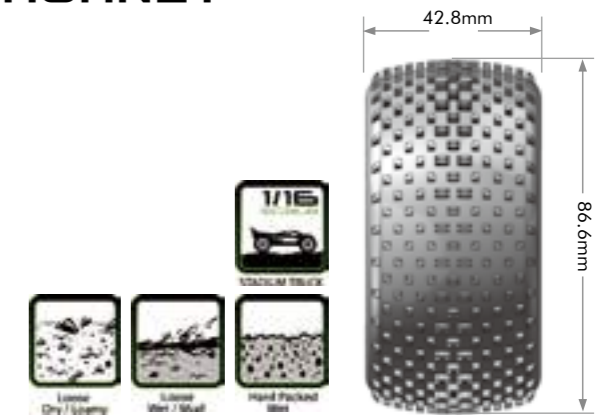

SERIES
ST-HORNET

RIM COLOR

MODEL NO.	SERIES	SCALE	COMPOUND	2.2" RIM / COLOR	FIT FOR	INSERT	GLUE		
L-T3172SB	ST-HORNET	1/16	SOFT	BLACK	Traxxas 1:16 E-REVO Front & Rear Traxxas 1:16 SUMMIT Front & Rear HPI SAVAGE XS Flux Front & Rear 1/10 Buggy Rear	●	●		
L-T3172SBC				SPOKE / BLACK CHROME					
L-T3172SI-ST								Front & Rear	NONE

MFT 1/10
STADIUM TRUCK

1/10
STADIUM TRUCK

1/16
STADIUM TRUCK

1.9"
CRAWLER

2.2"
CRAWLER

1/10
SHORT COURSE

1/5
SHORT COURSE

1/5
OFF-ROAD BUGGY

MFT 1/10
STADIUM TRUCK

1/10
STADIUM TRUCK

1/16
STADIUM TRUCK

1.9"
CRAWLER

2.2"
CRAWLER

1/10
SHORT COURSE

1/5
SHORT COURSE

1/5
OFF-ROAD BUGGY