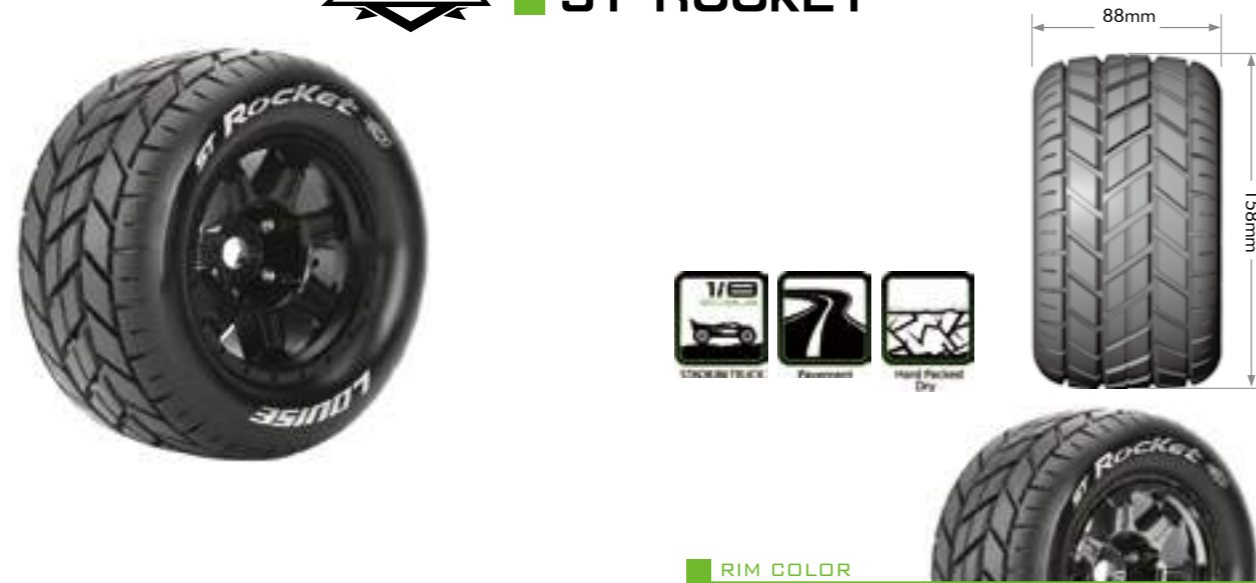

SERIES ST-ROCKET

SERIES ST-UPHILL

MODEL NO.	SERIES	SCALE	COMPOUND	3.8" RIM / COLOR	FIT FOR	INSERT	GLUE
L-T3324B	ST-ROCKET	1/8	SPORT	0" OFFSET HEX 17mm BLACK	E-REVO Front & Rear E-MAXX Front & Rear		
L-T3324BC				0" OFFSET HEX 17mm BLACK CHROME	SUMMIT Front & Rear NERO Front & Rear		
L-T3324BH				1/2" OFFSET HEX 17mm BLACK	FAZON Front & Rear KRATON Front & Rear	●	●
L-T3324BCH				1/2" OFFSET HEX 17mm BLACK CHROME	OUTCAST Front & Rear SAVAGE Front & Rear		

MODEL NO.	SERIES	SCALE	COMPOUND	3.8" RIM / COLOR	FIT FOR	INSERT	GLUE
L-T3326B	ST-UPHILL	1/8	SPORT	0" OFFSET HEX 17mm BLACK	E-REVO Front & Rear E-MAXX Front & Rear		
L-T3326BC				0" OFFSET HEX 17mm BLACK CHROME	SUMMIT Front & Rear NERO Front & Rear		
L-T3326BH				1/2" OFFSET HEX 17mm BLACK	FAZON Front & Rear KRATON Front & Rear	●	●
L-T3326BCH				1/2" OFFSET HEX 17mm BLACK CHROME	OUTCAST Front & Rear SAVAGE Front & Rear