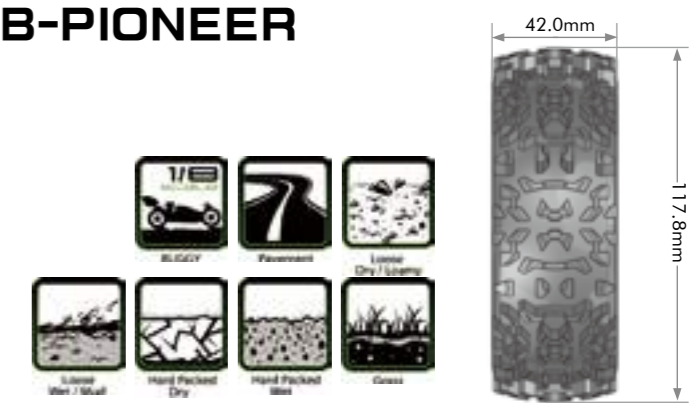

SERIES
B-PIONEER

RIM COLOR

MODEL NO.	SERIES	SCALE	COMPOUND	TIRE	RIM COLOR	FIT FOR	INSERT	GLUE	
L-T3130SW	B-PIONEER	1/8	SOFT	Front / Rear	WHITE	HEX 17mm	●	●	
L-T3130SY					YELLOW				
L-T3130SB					SPOKE / BLACK				
L-T3130SBC					SPOKE / BLACK CHROME				
L-T3130SI	NONE	NONE							
L-T3130B	B-PIONEER	1/8	SPORT	Front / Rear	SPOKE / BLACK	HEX 17mm	●	●	
L-T3130BC					SPOKE / BLACK CHROME				
L-T3130I					NONE				NONE