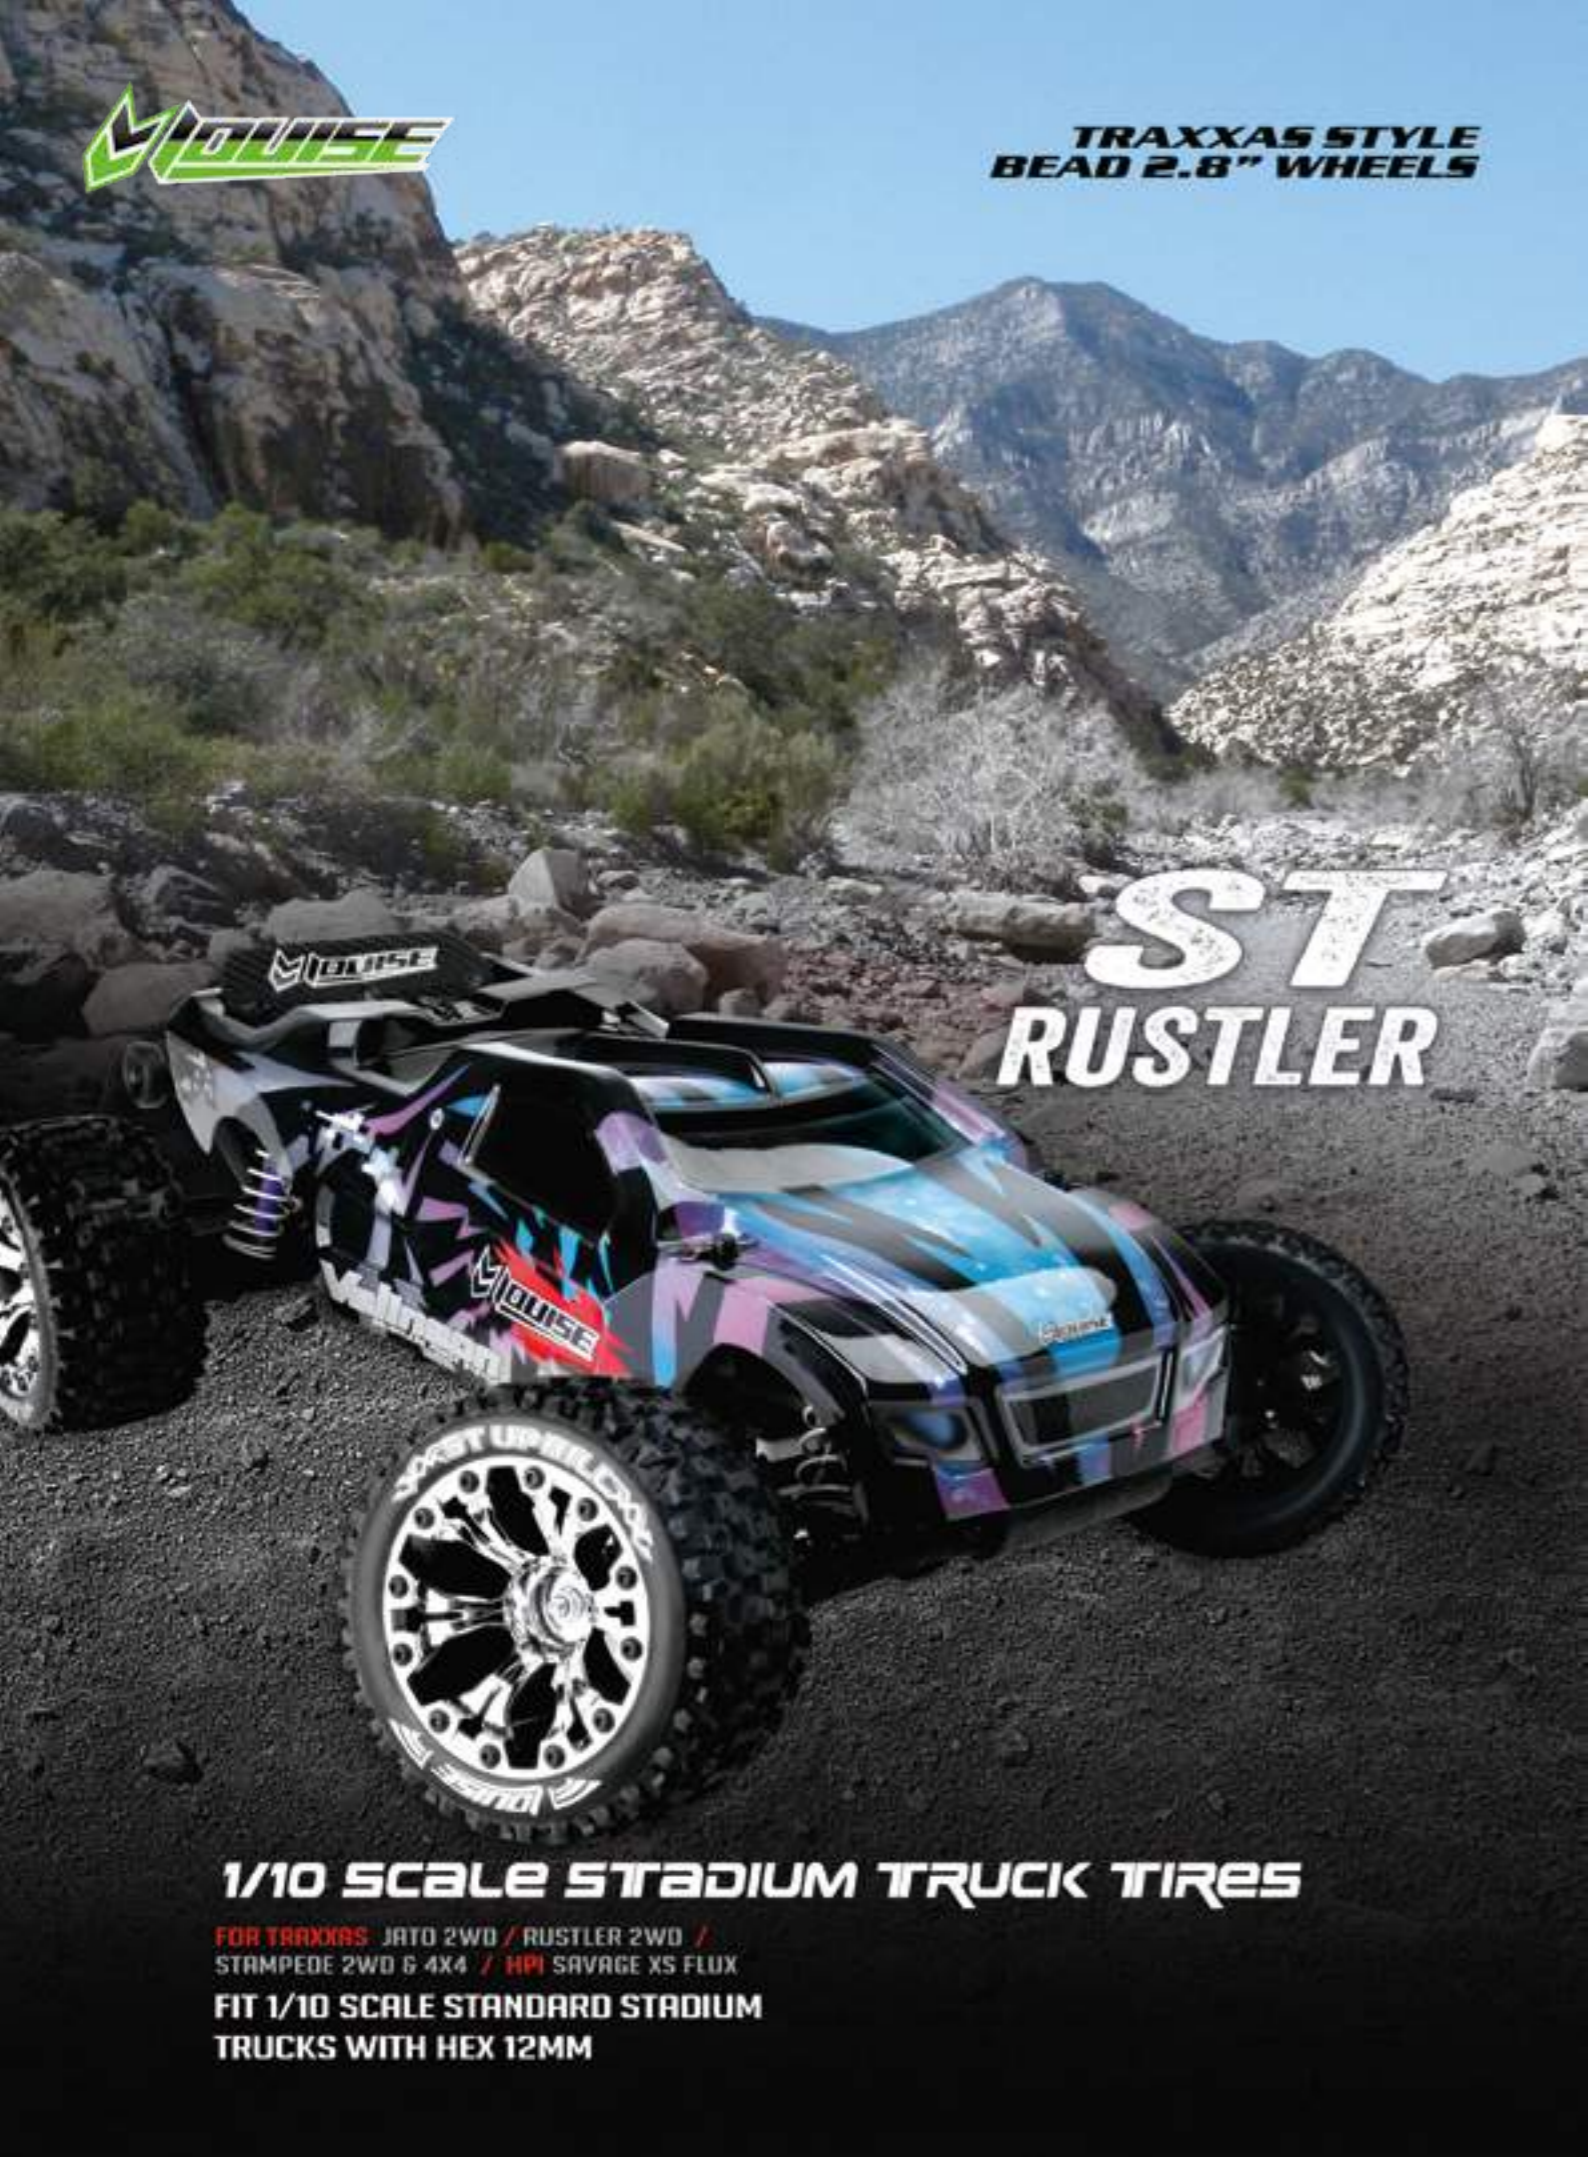

TRAXXAS STYLE
BEAD 2.8" WHEELS

**ST
RUSTLER**

1/10 SCALE STADIUM TRUCK TIRES

FOR TRAXXAS: JATO 2WD / RUSTLER 2WD /
STAMPEDE 2WD & 4X4 / HPI SAVAGE XS FLUX

FIT 1/10 SCALE STANDARD STADIUM
TRUCKS WITH HEX 12MM