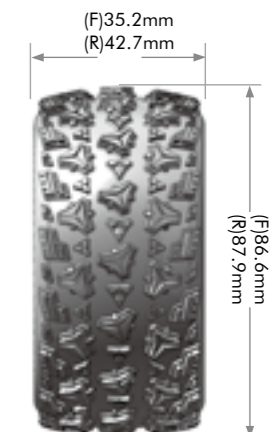

MODEL NO.	SERIES	SCALE	COMPOUND	TIRE	RIM COLOR	FIT FOR	INSERT	GLUE	
L-T3198SWAF	E-SPIDER	1/10	SOFT	4WD / Front	WHITE	ASSOCIATED B44	●	●	
L-T3198SWKF					NONE	KYOSHO HEX 12mm			
L-T3198SI					NONE	NONE			
L-T3200SWAR				4WD / Rear	WHITE	ASSOCIATED B44			●
L-T3200SWKR					NONE	KYOSHO HEX 12mm			
L-T3200SI					NONE	NONE			

1/8 OFF-ROAD BUGGY 1/8 GT 1/10 OFF-ROAD BUGGY 1/8 OFF-ROAD TRUGGY

1/8 OFF-ROAD BUGGY 1/8 GT 1/10 OFF-ROAD BUGGY 1/8 OFF-ROAD TRUGGY