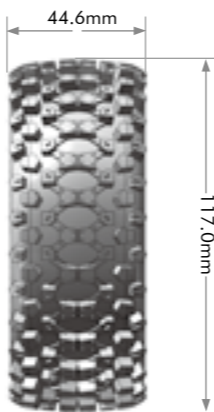

SERIES
B-UPHILL

RIM COLOR

MODEL NO.	SERIES	SCALE	COMPOUND	TIRE	RIM COLOR	FIT FOR	INSERT	GLUE
L-T3271SW	B-UPHILL	1/8	SOFT	Front / Rear	WHITE	HEX 17mm	●	●
L-T3271SB					SPOKE / BLACK			
L-T3271SBC					SPOKE / BLACK CHROME			
L-T3271SI					NONE			
L-T3271B	B-UPHILL	1/8	SPORT	Front / Rear	SPOKE / BLACK	HEX 17mm	●	
L-T3271BC					SPOKE / BLACK CHROME			
L-T3271I					NONE