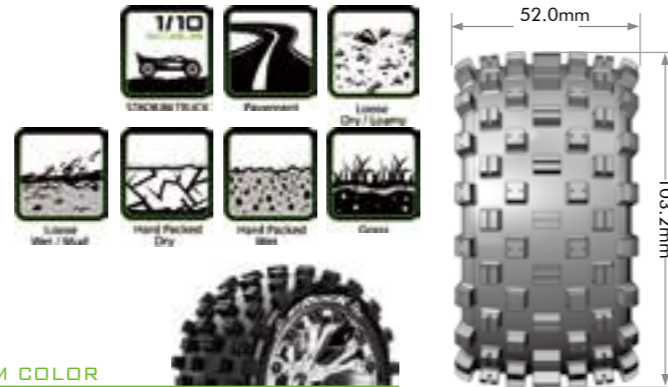

MFT 1/10 STADIUM TRUCK
1/10 STADIUM TRUCK
1/16 STADIUM TRUCK
1.9" CRAWLER
2.2" CRAWLER
1/10 SHORT COURSE
1/5 SHORT COURSE
1/5 OFF-ROAD BUGGY

1/10 STADIUM TRUCK

SERIES ST-ROCK

RIM COLOR

MODEL NO.	SERIES	SCALE	COMPOUND	2.8" RIM / COLOR	FIT FOR	INSERT	GLUE		
L-T3273SBM	ST-ROCK	1/10	SOFT	HEX 14mm / BLACK	ARRMA GRANITE 4X4	●	●		
L-T3273BCM				HEX 14mm / BLACK CHROME					
L-T3273SBB				BEARING / BLACK					
L-T3273SCB				BEARING / CHROME	GP JATO 2WD Front GP STAMPEDE 2WD Front GP RUSTLER 2WD Front				
L-T3273SB				0" OFFSET / BLACK					
L-T3273SC				0" OFFSET / CHROME					
L-T3273SBH				1/2" OFFSET / BLACK	GP JATO 2WD Rear GP STAMPEDE 2WD Rear GP RUSTLER 2WD Rear EP STAMPEDE 2WD Front EP RUSTLER 2WD Front EP STAMPEDE 4WD Front & Rear EP MOSTER JAM 2WD Front HPI SAVAGE XS Flux Front & Rear				
L-T3273SCH				1/2" OFFSET / CHROME					
L-T3273SI								Front & Rear	NONE