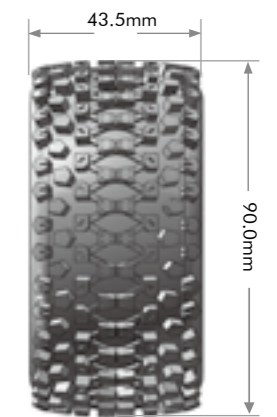

SERIES
E-UPHILL

MODEL NO.	SERIES	SCALE	COMPOUND	TIRE	RIM COLOR	FIT FOR	INSERT	GLUE
L-T3279SWAR	E-UPHILL	1/10	SOFT	4WD / Rear	WHITE	ASSOCIATED B44	●	●
L-T3279SWKR					NONE	KYOSHO HEX 12mm		
L-T3279SI					NONE	NONE