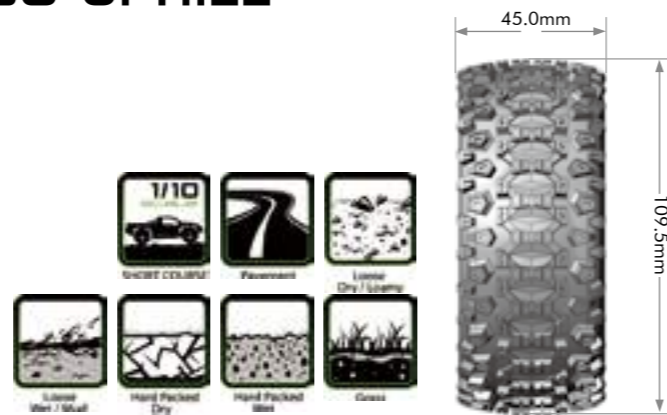

SERIES
SC-UPHILL