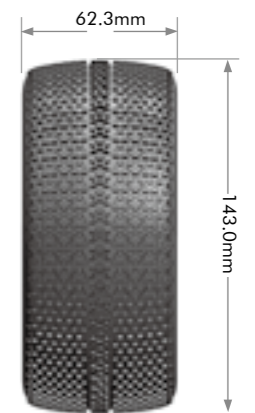

SERIES
T-TURBO

RIM COLOR

MODEL NO.	SERIES	SCALE	COMPOUND	TIRE	RIM COLOR	FIT FOR	INSERT	GLUE	
L-T3112SW	T-TURBO	1/8	SOFT	Front / Rear	WHITE	0" OFFSET	●	●	
L-T3112VW			SUPER SOFT						
L-T3112SY			SOFT						
L-T3112VY			SUPER SOFT		NONE				
L-T3112SI			SOFT						
L-T3112VI			SUPER SOFT						
L-T3112SWH			SOFT		WHITE				
L-T3112VWH			SUPER SOFT						
L-T3112SYH			SOFT						
L-T3112VYH			SUPER SOFT		YELLOW				
L-T3113W	T-TURBO	1/8	SPORT	Front / Rear		WHITE	0" OFFSET	●	●
L-T3113WH					NONE	1/2" OFFSET			
L-T3113I					NONE	NONE