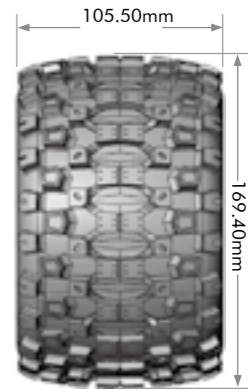

SERIES
MT-UPHILL

RIM COLOR

MODEL NO.	SERIES	SCALE	COMPOUND	3.8" RIM / COLOR	FIT FOR	INSERT	GLUE
L-T3322B	MT-UPHILL	1/8	SPORT	0" OFFSET HEX 17mm BLACK	E-REVO Front & Rear E-MAXX Front & Rear		
L-T3322BC				0" OFFSET HEX 17mm BLACK CHROME	SUMMIT Front & Rear NERO Front & Rear		
L-T3322BH				1/2" OFFSET HEX 17mm BLACK	FAZON Front & Rear KRATON Front & Rear	●	●
L-T3322BCH				1/2" OFFSET HEX 17mm BLACK CHROME	OUTCAST Front & Rear SAVAGE Front & Rear