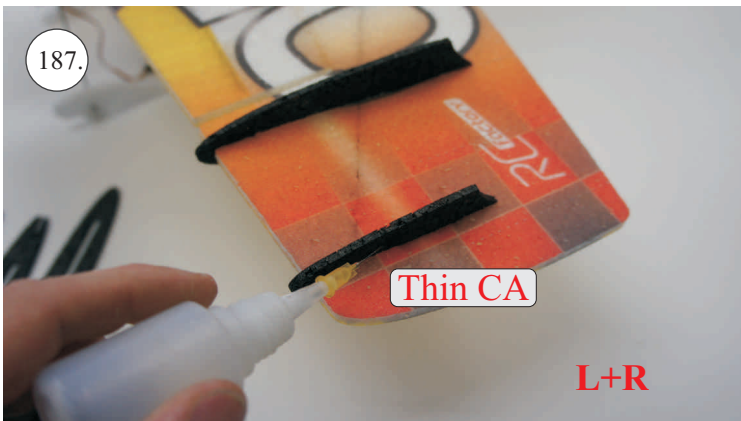

130.

CG 195mm

We wish you many happy flying hours with the SU-29

Your RC Factory team.