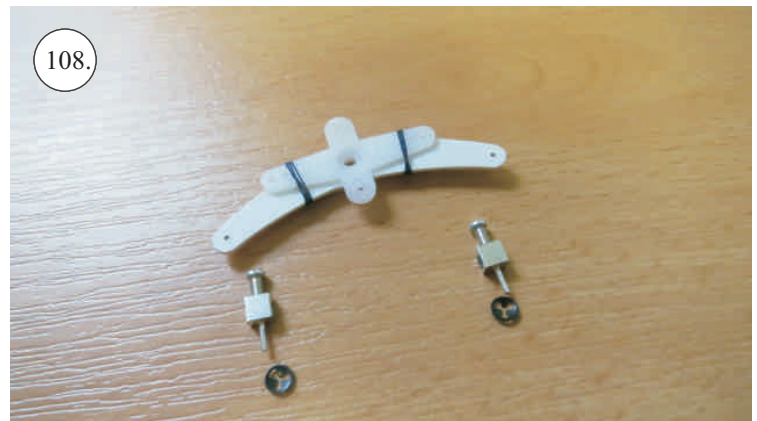

SU-29

V1.0

Kit Contents:

- *Fuselage
- *Wings
- *Backbone
- *Horizontal Stab

- *Torsion Strips
- *Vertical Stab
- *SFG's
- *Landing gear
- *Accessory Pack
- *Motor Cowl

*Carbon Reinforcements:

- 2x 0,8x500 ... elevator/rudder pushrod
- 4x0,5,630 ... wing spar
- 4x 1,2x250 ... wing strut
- 2x 1x330.... aileron reinforcement
- 2x 3x0,5,330 ... aileron reinforcement
- 2x 2,5x1,5x200 ... landing gear

Plastic & Plywood Frame:

1. aileron servo horn
2. elevator, rudder horns
3. aileron horns
4. wing semi-rib
5. landing gear parts
6. wing/torsion bracing fuselage root

You Will Also Need:

- * sharp hobby knife
- * screwdriver
- * pliers

- * round needle file
- * CA medium+thin, CA kicker
- * ruler
- * sandpaper 100-500

121.

122.

123.

Activator

124.

Medium CA

125.