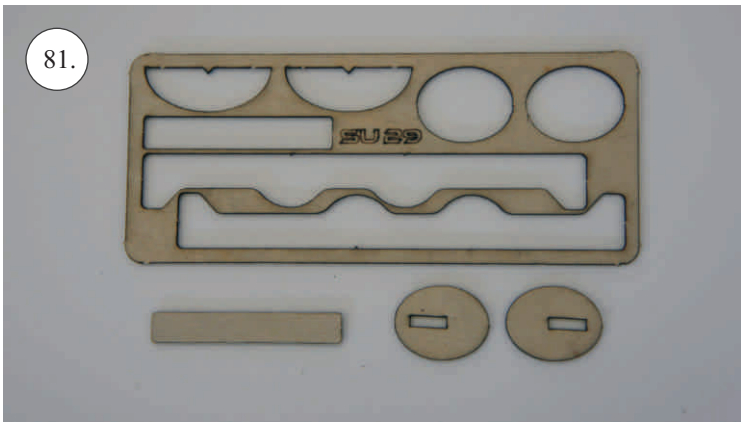

SU-29

V1.0

Kit Contents:

- *Fuselage
- *Wings
- *Backbone
- *Horizontal Stab

- *Torsion Strips
- *Vertical Stab
- *SFG's
- *Landing gear
- *Accessory Pack
- *Motor Cowl

*Carbon Reinforcements:

- 2x 0,8x500 ... elevator/rudder pushrod
- 4x0,5,630 ... wing spar
- 4x 1,2x250 ... wing strut
- 2x 1x330.... aileron reinforcement
- 2x 3x0,5,330 ... aileron reinforcement
- 2x 2,5x1,5x200 ... landing gear

Plastic & Plywood Frame:

1. aileron servo horn
2. elevator, rudder horns
3. aileron horns
4. wing semi-rib
5. landing gear parts
6. wing/torsion bracing fuselage root

You Will Also Need:

- * sharp hobby knife
- * screwdriver
- * pliers

- * round needle file
- * CA medium+thin, CA kicker
- * ruler
- * sandpaper 100-500

121.

122.

123.

Activator

124.

Medium CA

125.