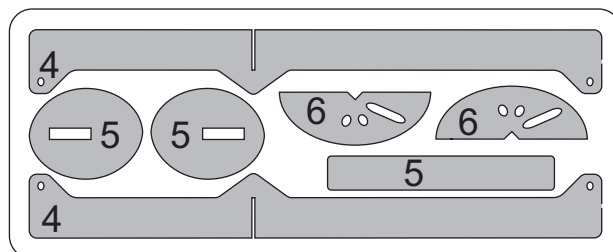

Plastic & Plywood Frame:

1. aileron servo horn
2. elevator, rudder horns
3. aileron horns
4. wing semi-rib
5. landing gear parts
6. wing/torsion bracing fuselage root