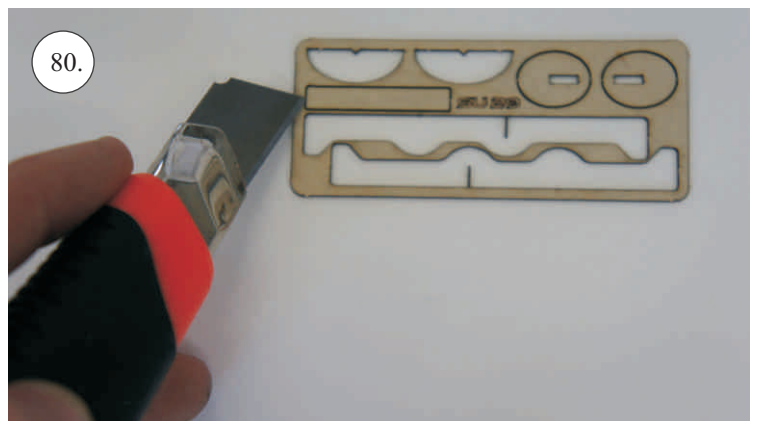

SU-29

V1.0

Kit Contents:

- *Fuselage
- *Wings
- *Backbone
- *Horizontal Stab

- *Torsion Strips
- *Vertical Stab
- *SFG's
- *Landing gear
- *Accessory Pack
- *Motor Cowl

*Carbon Reinforcements:

- 2x 0,8x500 ... elevator/rudder pushrod
- 4x0,5,630 ... wing spar
- 4x 1,2x250 ... wing strut
- 2x 1x330.... aileron reinforcement
- 2x 3x0,5,330 ... aileron reinforcement
- 2x 2,5x1,5x200 ... landing gear

- * round needle file
- * CA medium+thin, CA kicker
- * ruler
- * sandpaper 100-500

121.

122.

123.

Activator

124.

Medium CA

125.