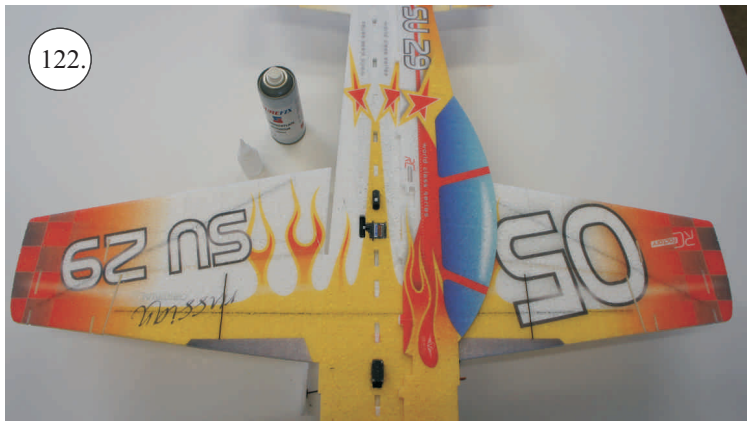

SU-29

V1.0

Kit Contents:

- *Fuselage
- *Wings
- *Backbone
- *Horizontal Stab

- *Torsion Strips
- *Vertical Stab
- *SFG's
- *Landing gear
- *Accessory Pack
- *Motor Cowl

*Carbon Reinforcements:

- 2x 0,8x500 ... elevator/rudder pushrod
- 4x0,5,630 ... wing spar
- 4x 1,2x250 ... wing strut
- 2x 1x330.... aileron reinforcement
- 2x 3x0,5,330 ... aileron reinforcement
- 2x 2,5x1,5x200 ... landing gear

Plastic & Plywood Frame:

1. aileron servo horn
2. elevator, rudder horns
3. aileron horns
4. wing semi-rib
5. landing gear parts
6. wing/torsion bracing fuselage root

You Will Also Need:

- * sharp hobby knife
- * screwdriver
- * pliers

- * round needle file
- * CA medium+thin, CA kicker
- * ruler
- * sandpaper 100-500

121.

122.

123.

Activator

124.

Medium CA

125.