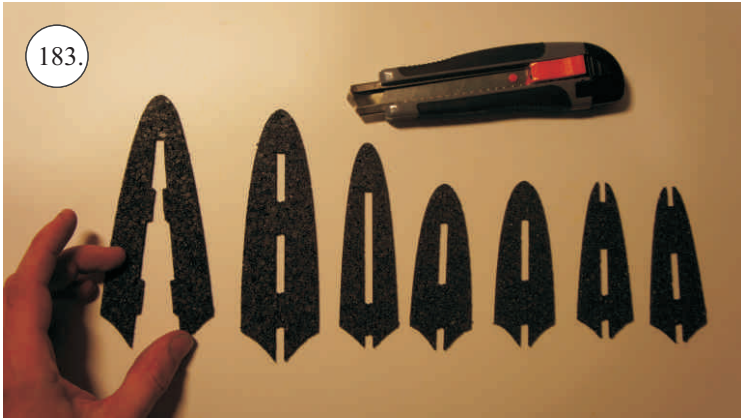

SU-29

V1.0

Kit Contents:

- *Fuselage
- *Wings
- *Backbone
- *Horizontal Stab

- *Torsion Strips
- *Vertical Stab
- *SFG's
- *Landing gear
- *Accessory Pack
- *Motor Cowl

*Carbon Reinforcements:

- 2x 0,8x500 ... elevator/rudder pushrod
- 4x0,5,630 ... wing spar
- 4x 1,2x250 ... wing strut
- 2x 1x330.... aileron reinforcement
- 2x 3x0,5,330 ... aileron reinforcement
- 2x 2,5x1,5x200 ... landing gear

130.

CG 195mm

We wish you many happy flying hours with the SU-29

Your RC Factory team.