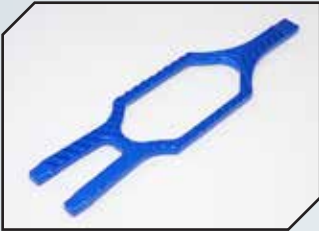

Art.Nr.: **GPMSLA0126LCGB**
GPM Aluminium Akkuhalter blau