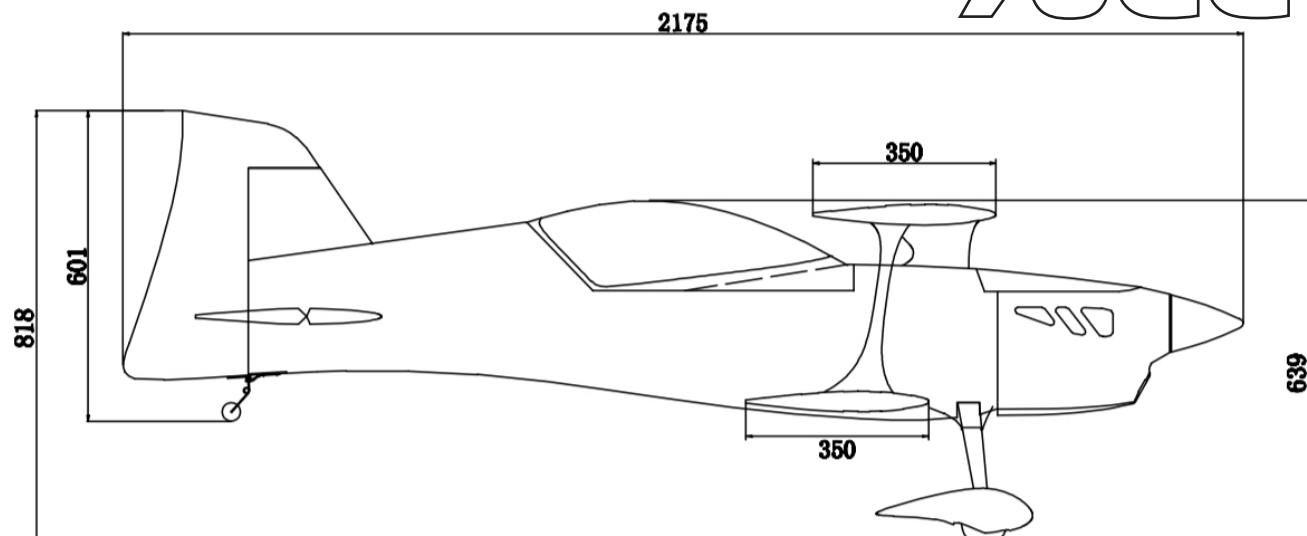

PEREGRINE 70CC

PEREGRINE 76.5in.
Fuselage Length: 2175mm/85.7 in.
Wing Span: 1940.6mm/76.5 in.
WING AREA: 124.6dm²/1931.3 sq. in.
STAB AREA: 23.8dm²/368.9 sq. in.

Wing tube: ∅20x850mm/∅8x280mm/∅8x252mm
Stab tube: ∅16x345mm/∅6x190mm
Main wing incidence: 0 deg
Stab incidence: 0 deg
Right thrust: 3 deg
Up/Down thrust: 0 deg

SPECS

WingSpan: 76.5"
 Length: 85.7"
 Wing area: 1931 sq. in.
 Spinner: 5.0"
 Weight: 21-24 lbs.

Center of Gravity - With NO wings installed, support by the upper wing spar tube hole. For maiden, should hang level to slight tail down. See manual for additional information.