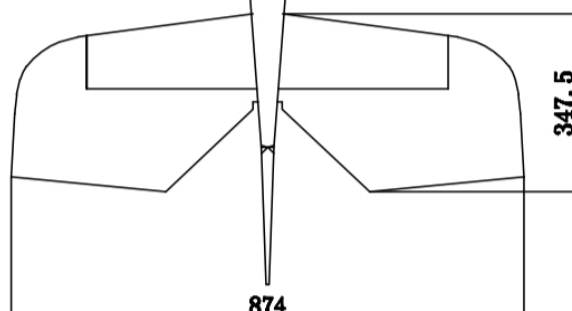

PEREGRINE 70CC

PEREGRINE 76.5in.
Fuselage Length: 2175mm/85.7 in.
Wing Span: 1940.6mm/76.5 in.
WING AREA: 124.6dm²/1931.3 sq. in.
STAB AREA: 23.8dm²/368.9 sq. in.

Wing tube: ∅20x850mm/∅8x280mm/∅8x252mm
Stab tube: ∅16x345mm/∅6x190mm
Main wing incidence: 0 deg
Stab incidence: 0 deg
Right thrust: 3 deg
Up/Down thrust: 0 deg

SPECS

WingSpan: 76.5"
 Length: 85.7"
 Wing area: 1931 sq. in.
 Spinner: 5.0"
 Weight: 21-24 lbs.

Center of Gravity - With NO wings installed, support by the upper wing spar tube hole. For maiden, should hang level to slight tail down. See manual for additional information.