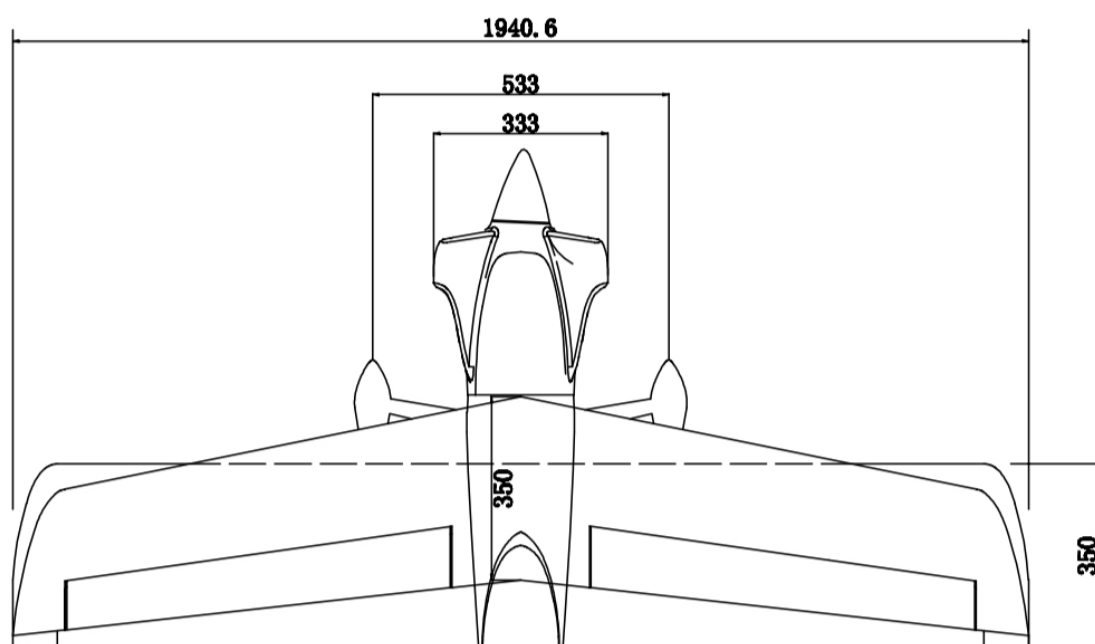

PEREGRINE 70CC

PEREGRINE 76.5in.
Fuselage Length: 2175mm/85.7 in.
Wing Span: 1940.6mm/76.5 in.
WING AREA: 124.6dm²/1931.3 sq. in.
STAB AREA: 23.8dm²/368.9 sq. in.

Wing tube: ∅20x850mm/∅8x280mm/∅8x252mm
Stab tube: ∅16x345mm/∅6x190mm
Main wing incidence: 0 deg
Stab incidence: 0 deg
Right thrust: 3 deg
Up/Down thrust: 0 deg

SPECS

WingSpan: 76.5"
 Length: 85.7"
 Wing area: 1931 sq. in.
 Spinner: 5.0"
 Weight: 21-24 lbs.

Center of Gravity - With NO wings installed, support by the upper wing spar tube hole. For maiden, should hang level to slight tail down. See manual for additional information.