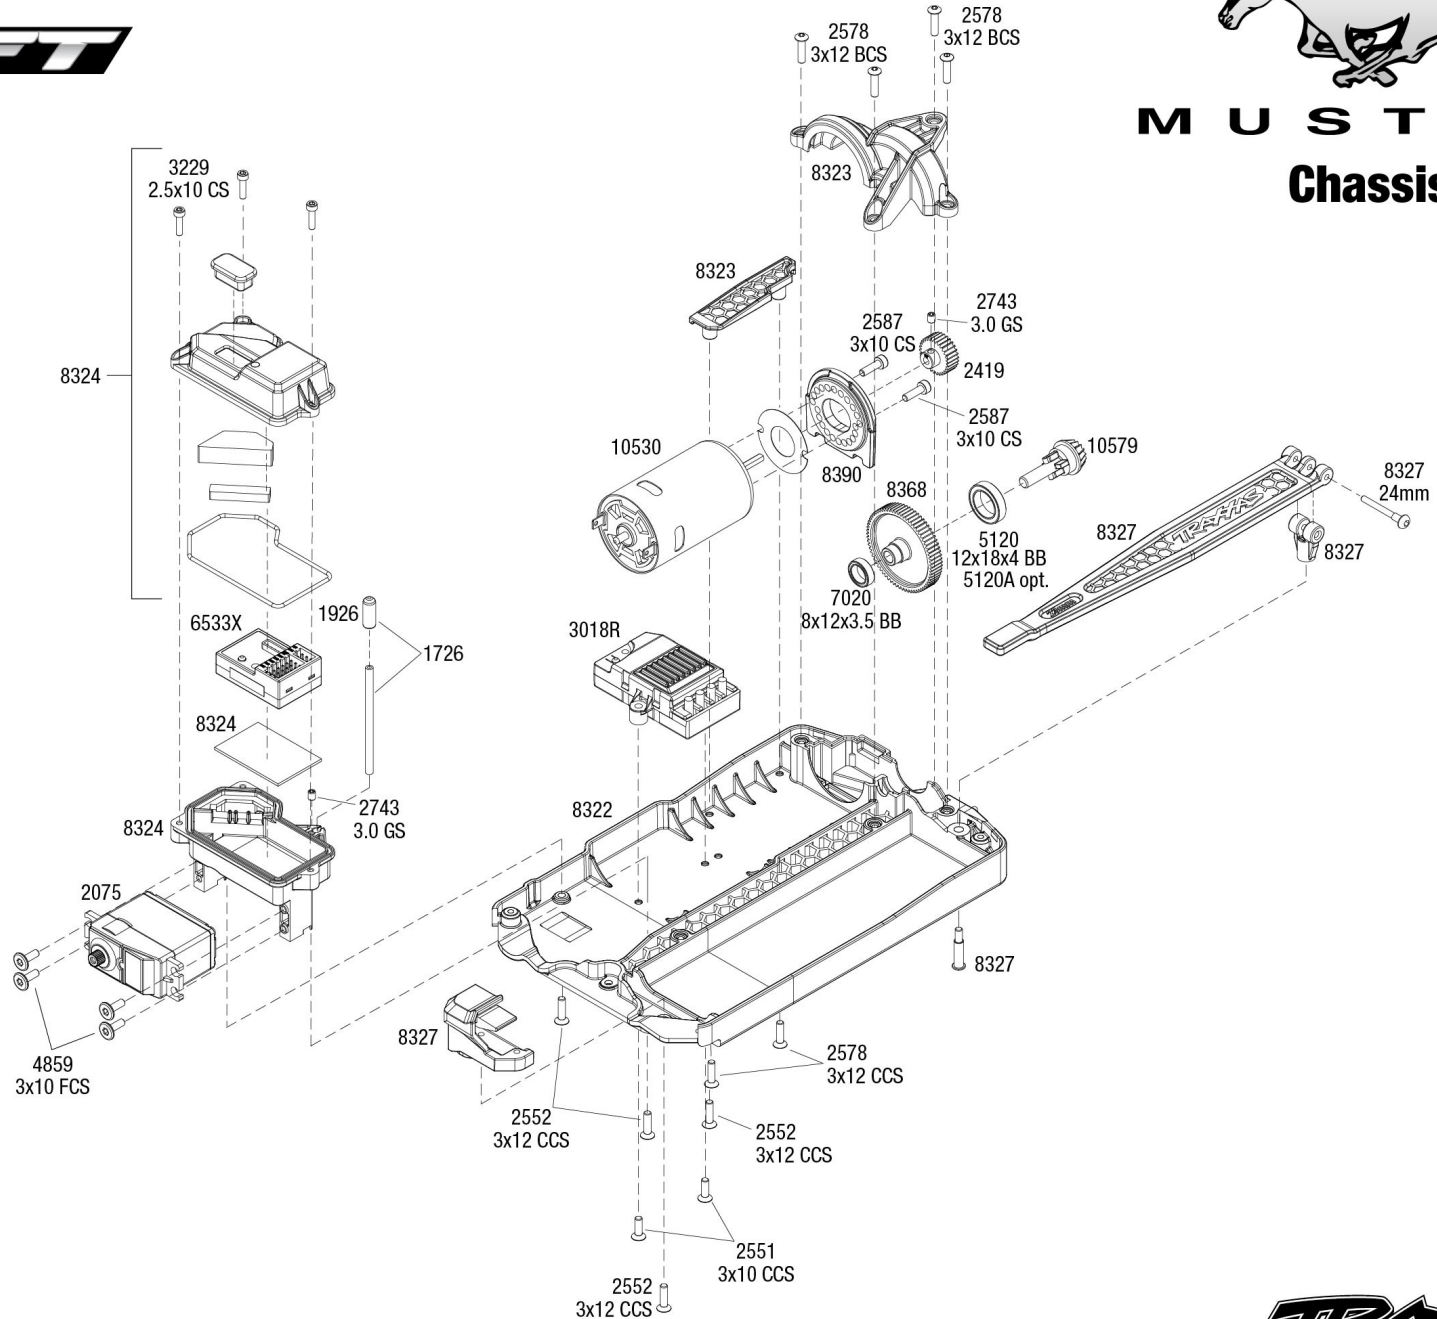

MUSTANG Chassis Assembly

See Parts List for a complete listing of optional accessories.

Specifications on this page are subject to change without notice. Every attempt has been made to ensure the accuracy of this drawing; however, Traxxas cannot be held responsible for typographical or other errors.

REV 240716-R01

4TEC DRIFT

M U S T A N G Modular Assembly

See Parts List for a complete listing of optional accessories.

REV 240716-R01

TRAXXAS

Specifications on this page are subject to change without notice. Every attempt has been made to ensure the accuracy of this drawing; however, Traxxas cannot be held responsible for typographical or other errors.

MUSTANG

Rear Assembly

Specifications on this page are subject to change without notice. Every attempt has been made to ensure the accuracy of this drawing; however, Traxxas cannot be held responsible for typographical or other errors.

REV 240716-R01
See Parts List for a complete listing of optional accessories.