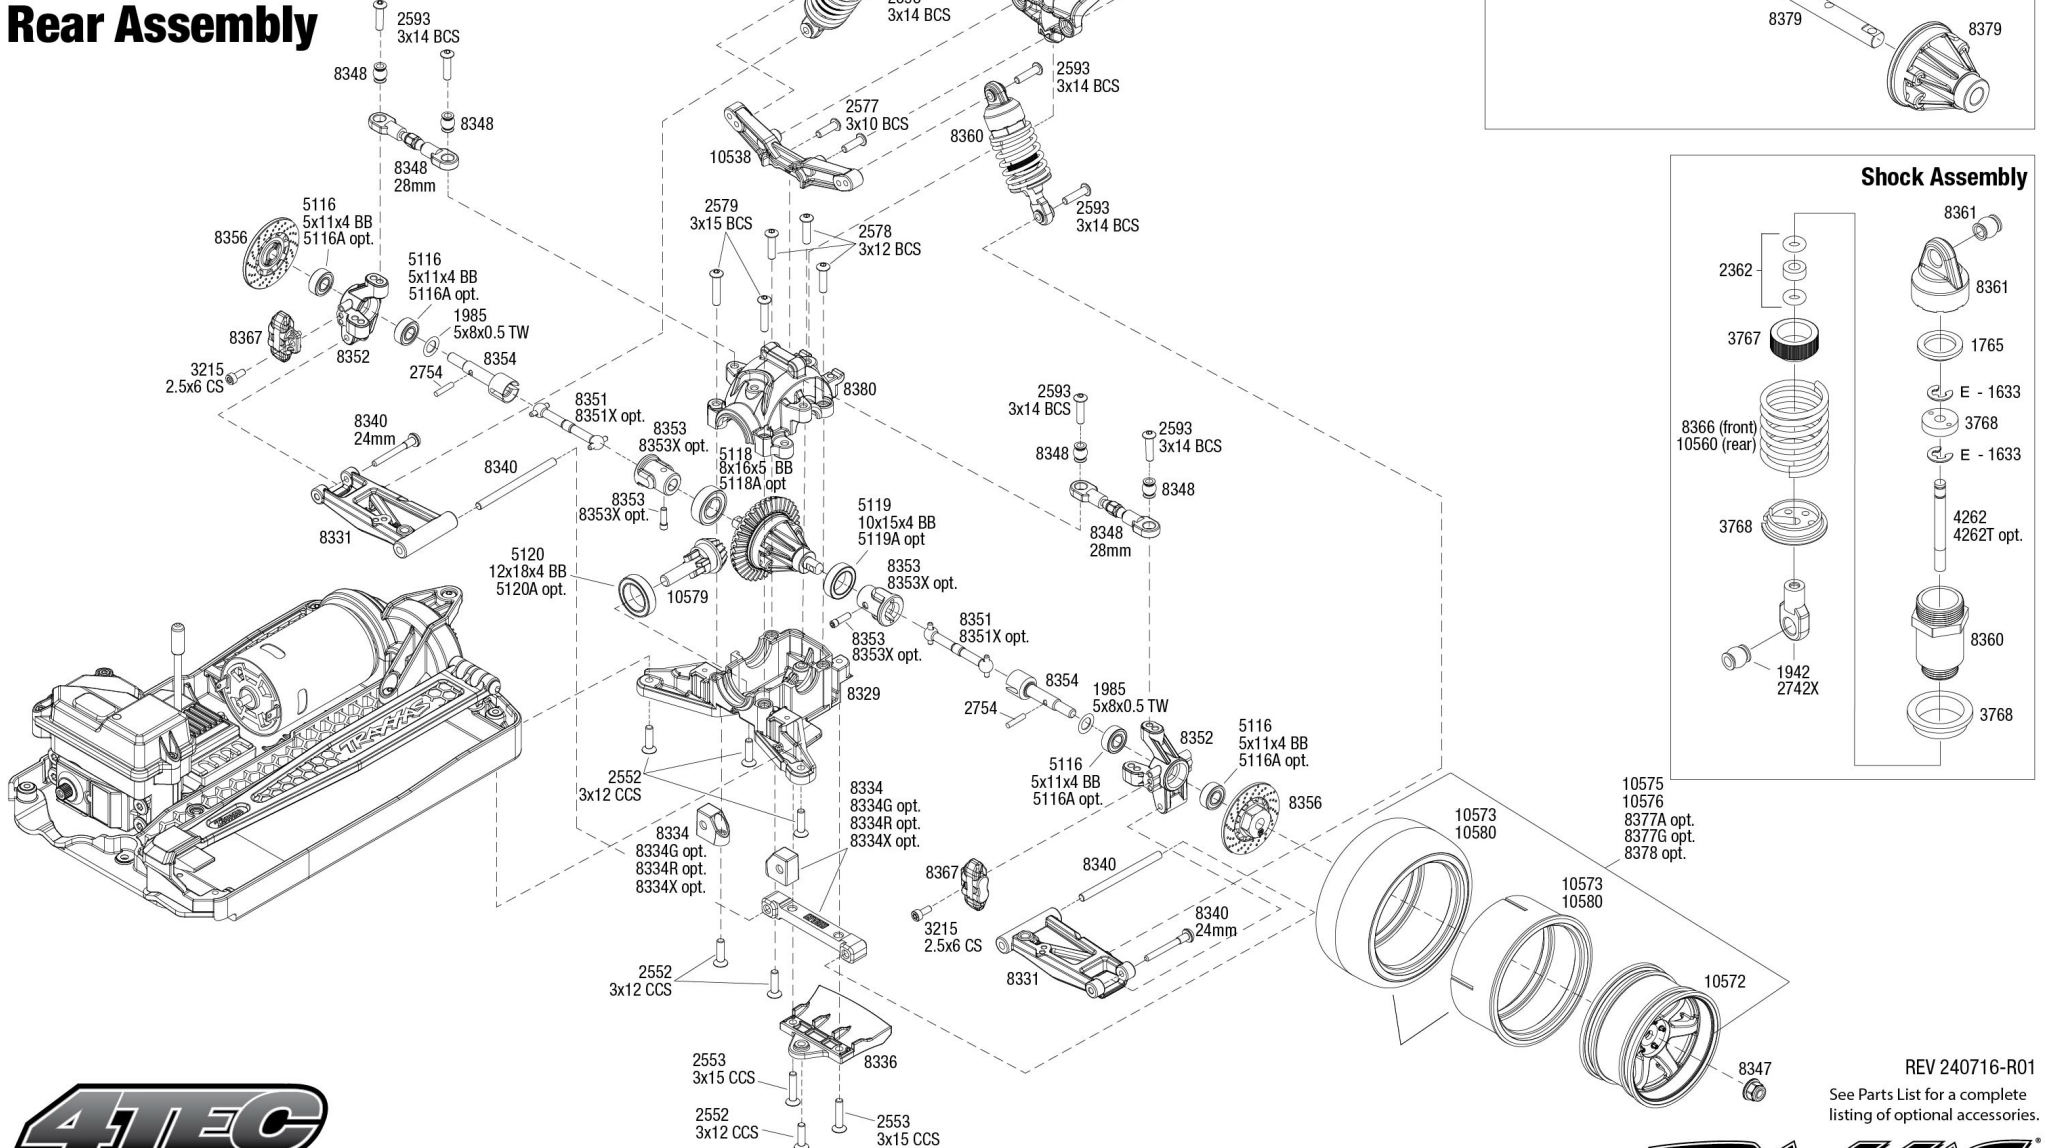

MUSTANG

Rear Assembly

Specifications on this page are subject to change without notice. Every attempt has been made to ensure the accuracy of this drawing; however, Traxxas cannot be held responsible for typographical or other errors.

REV 240716-R01
See Parts List for a complete listing of optional accessories.