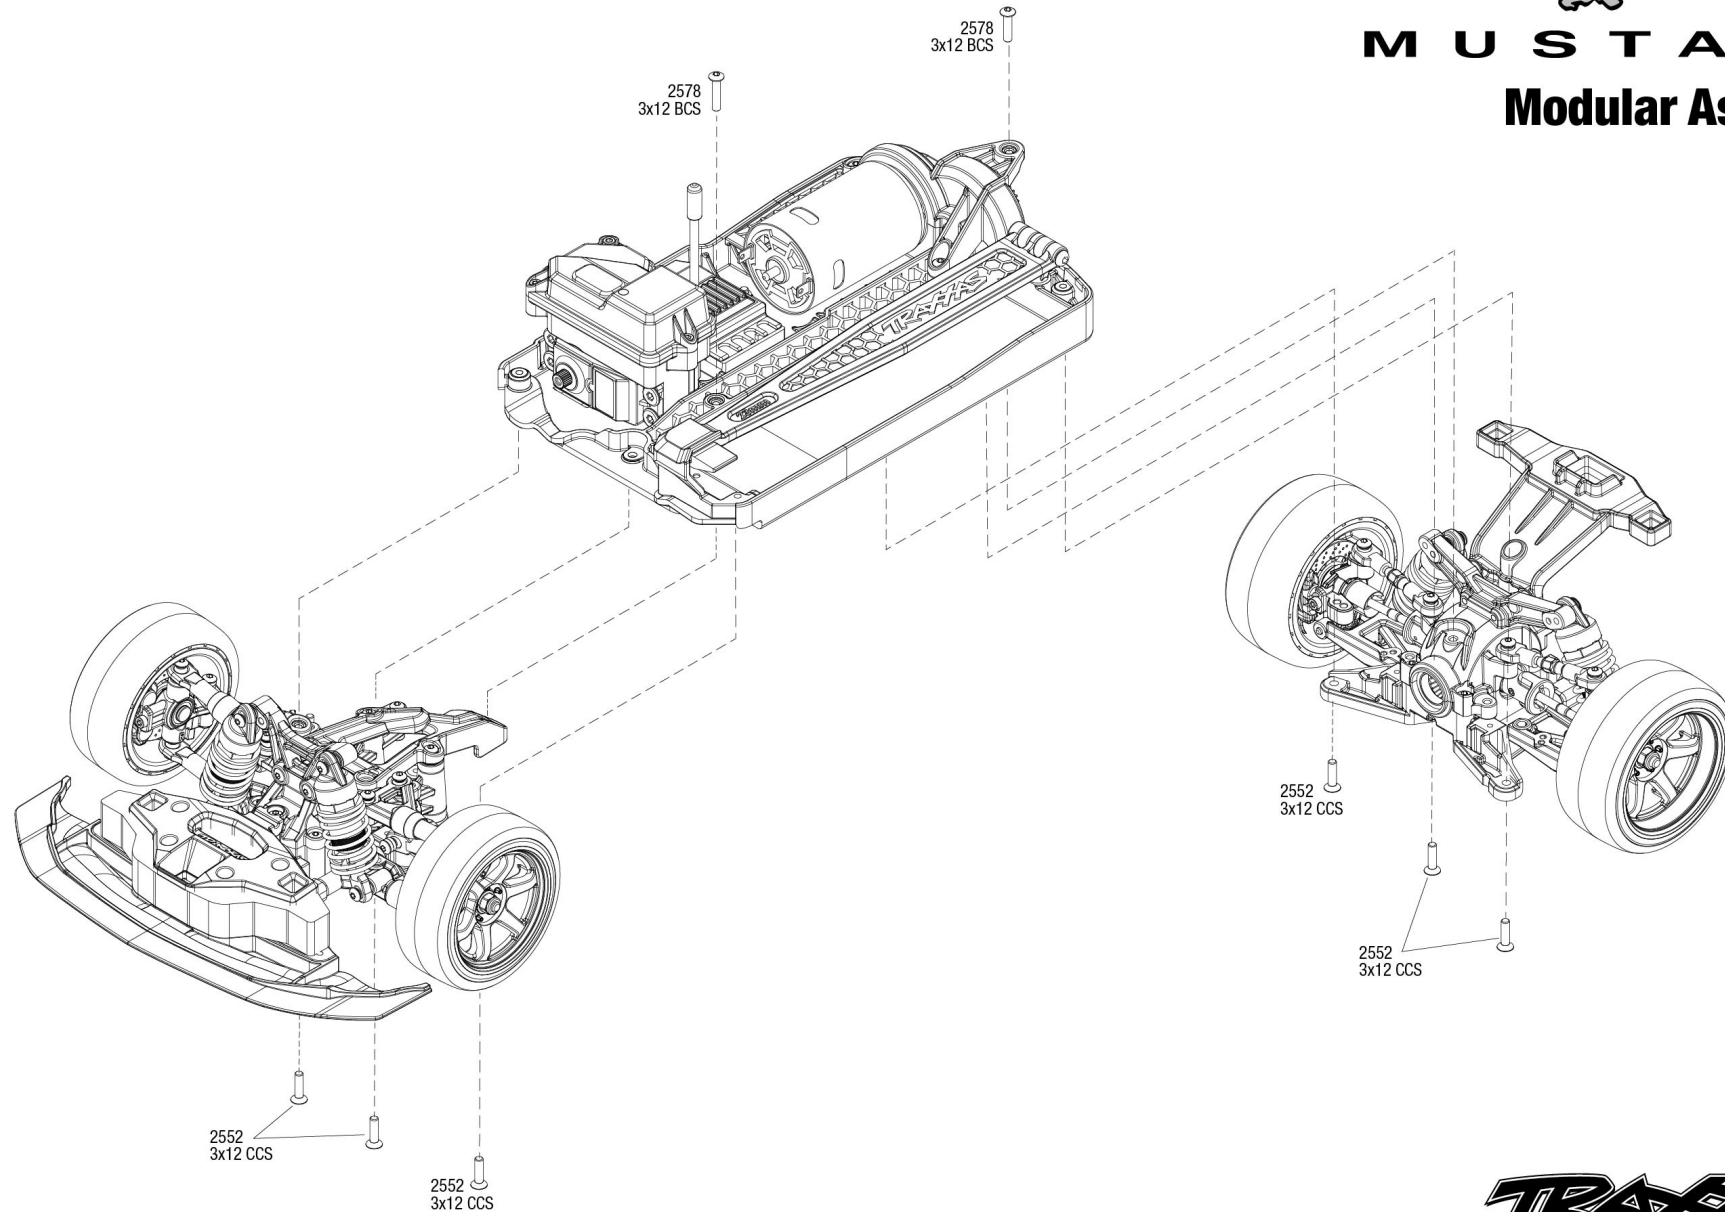

MUSTANG Chassis Assembly

See Parts List for a complete listing of optional accessories.

Specifications on this page are subject to change without notice. Every attempt has been made to ensure the accuracy of this drawing; however, Traxxas cannot be held responsible for typographical or other errors.

REV 240716-R01

4TEC DRIFT

M U S T A N G Modular Assembly

See Parts List for a complete listing of optional accessories.

REV 240716-R01

TRAXXAS

Specifications on this page are subject to change without notice. Every attempt has been made to ensure the accuracy of this drawing; however, Traxxas cannot be held responsible for typographical or other errors.