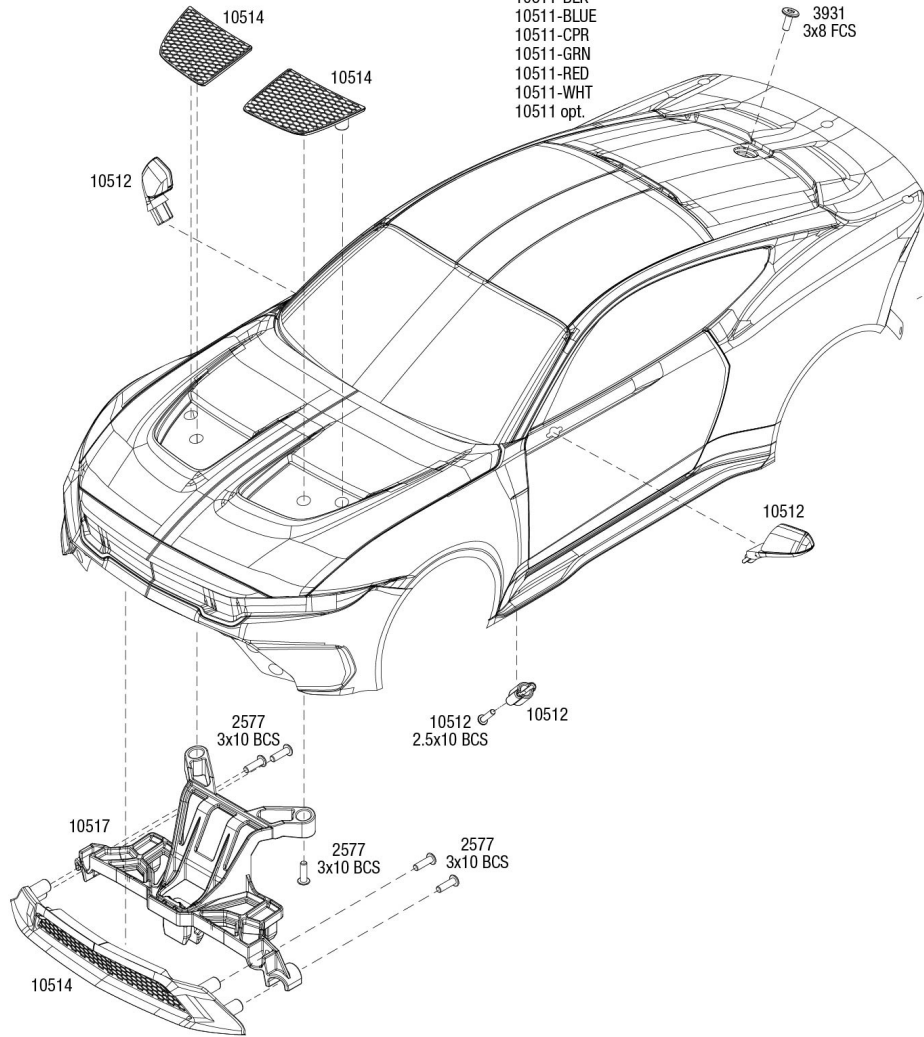

M U S T A N G

Body Assembly

- 10511-BLK
- 10511-BLUE
- 10511-CPR
- 10511-GRN
- 10511-RED
- 10511-WHT
- 10511 opt.

- 10511-BLK
- 10511-BLUE
- 10511-CPR
- 10511-GRN
- 10511-RED
- 10511-WHT
- 10511 opt.

Completed Assembly

See Parts List for a complete listing of optional accessories.

MUSTANG Chassis Assembly

See Parts List for a complete listing of optional accessories.

Specifications on this page are subject to change without notice. Every attempt has been made to ensure the accuracy of this drawing; however, Traxxas cannot be held responsible for typographical or other errors.