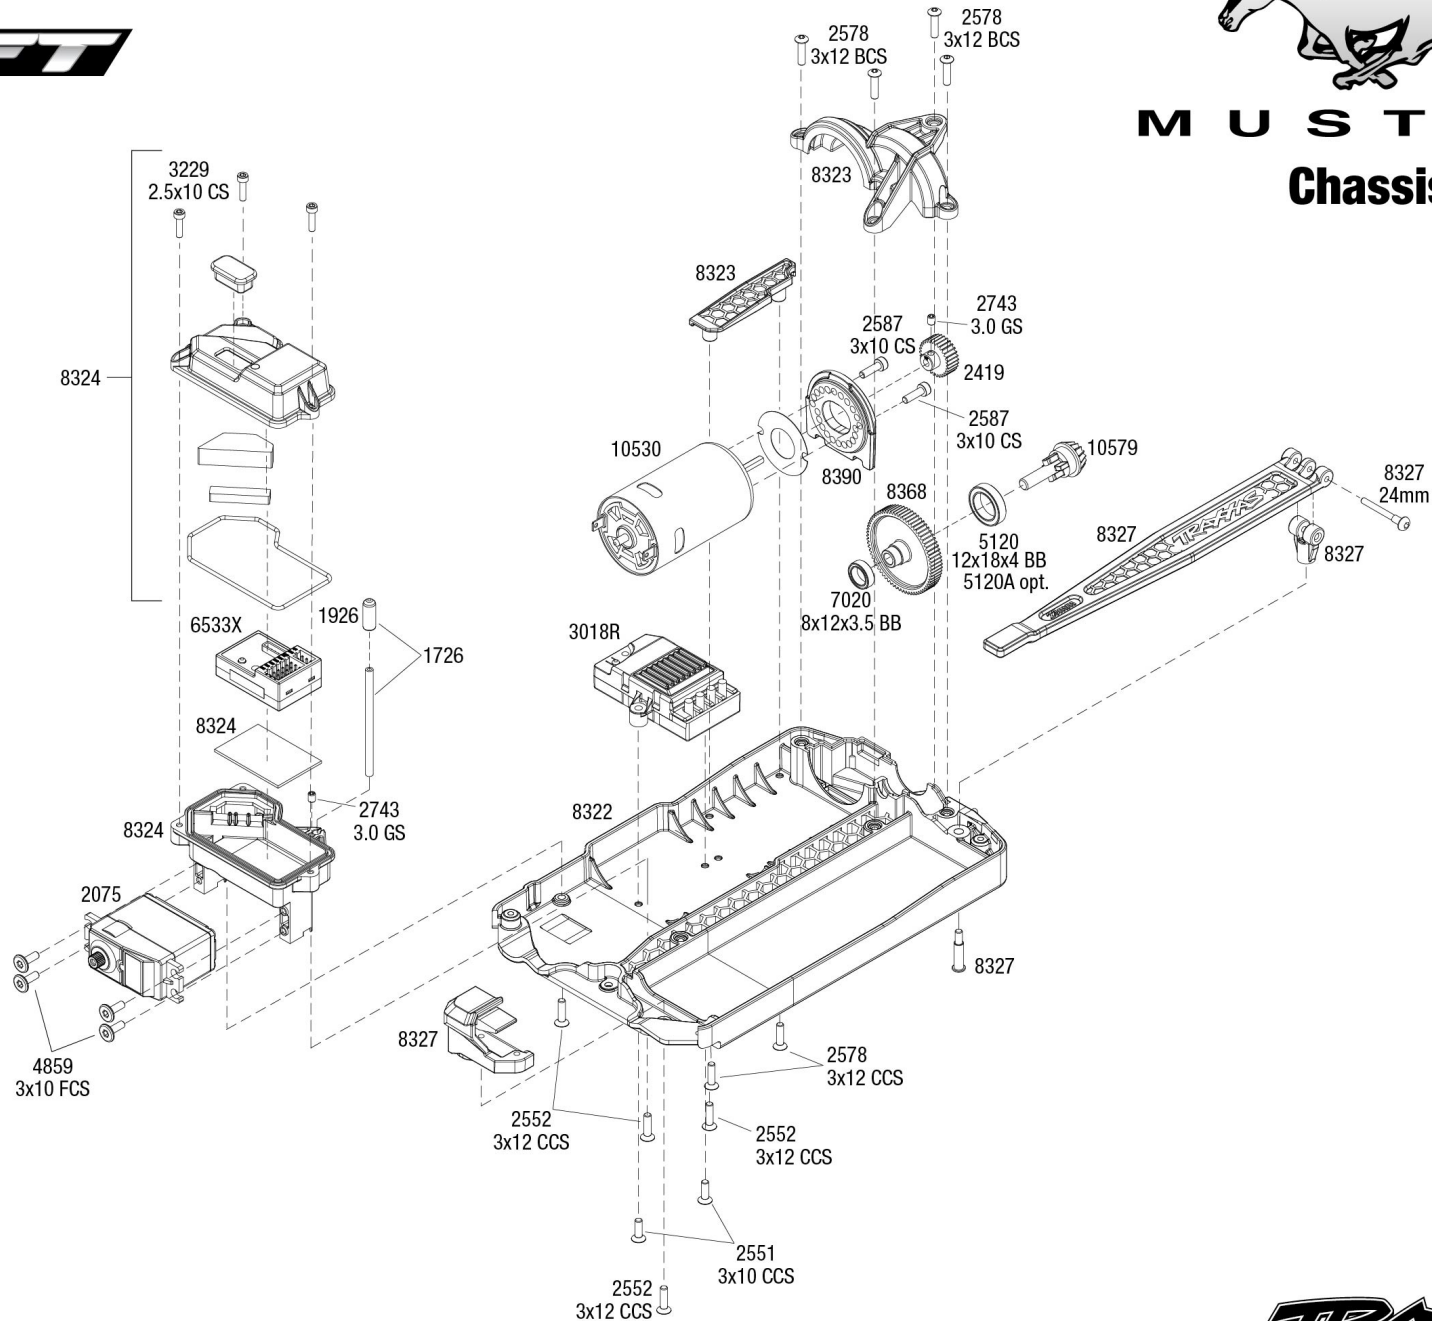

M U S T A N G

Body Assembly

- 10511-BLK
- 10511-BLUE
- 10511-CPR
- 10511-GRN
- 10511-RED
- 10511-WHT
- 10511 opt.

- 10511-BLK
- 10511-BLUE
- 10511-CPR
- 10511-GRN
- 10511-RED
- 10511-WHT
- 10511 opt.

Completed Assembly

REV 240716-R01

Specifications on this page are subject to change without notice. Every attempt has been made to ensure the accuracy of this drawing; however, Traxxas cannot be held responsible for typographical or other errors.

See Parts List for a complete listing of optional accessories.

MUSTANG Chassis Assembly

See Parts List for a complete listing of optional accessories.

Specifications on this page are subject to change without notice. Every attempt has been made to ensure the accuracy of this drawing; however, Traxxas cannot be held responsible for typographical or other errors.

REV 240716-R01

Front Assembly

MUSTANG

REV 240716-R01
See Parts List for a complete listing of optional accessories.

Specifications on this page are subject to change without notice. Every attempt has been made to ensure the accuracy of this drawing; however, Traxxas cannot be held responsible for typographical or other errors.