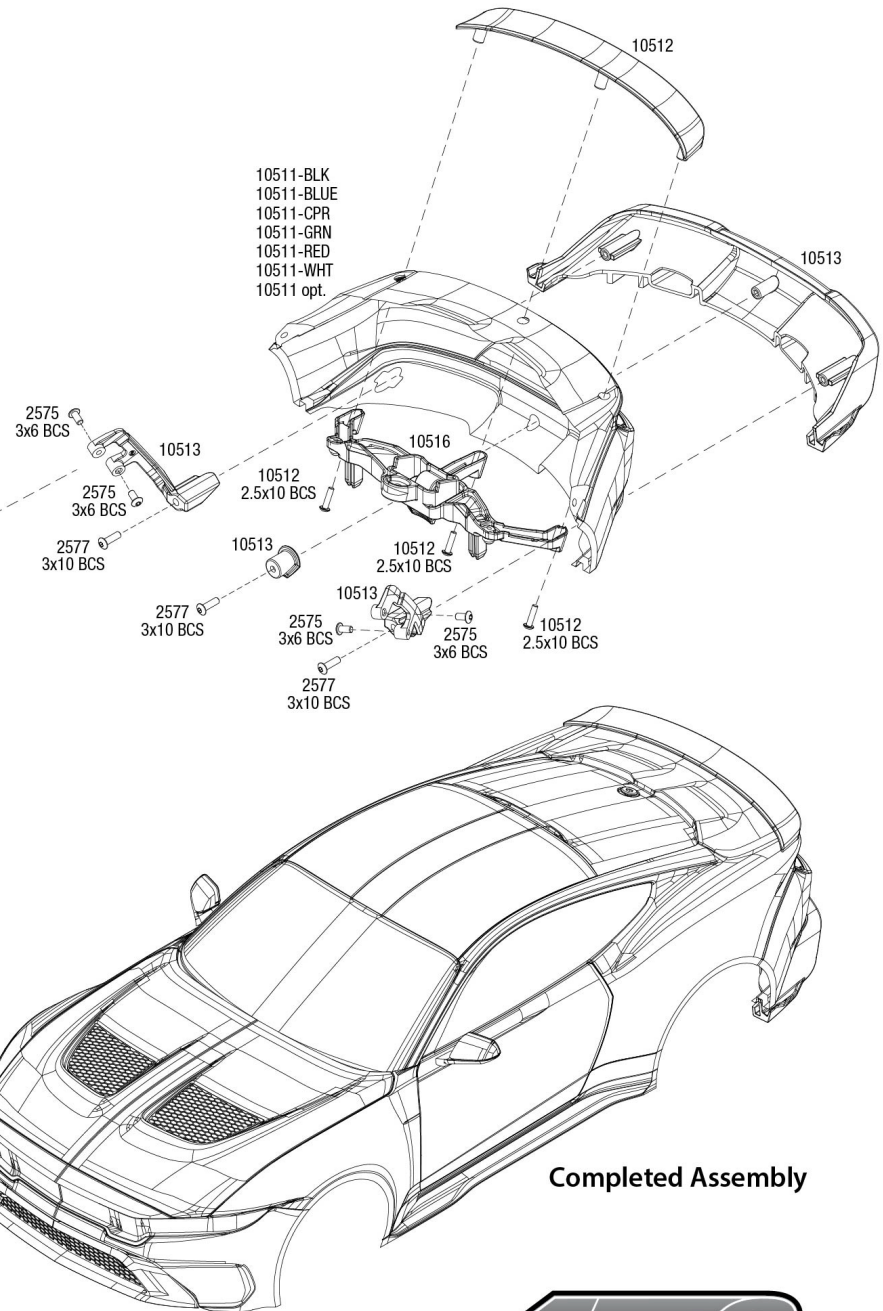

M U S T A N G

Body Assembly

- 10511-BLK
- 10511-BLUE
- 10511-CPR
- 10511-GRN
- 10511-RED
- 10511-WHT
- 10511 opt.

- 10511-BLK
- 10511-BLUE
- 10511-CPR
- 10511-GRN
- 10511-RED
- 10511-WHT
- 10511 opt.

Completed Assembly

REV 240716-R01

Specifications on this page are subject to change without notice. Every attempt has been made to ensure the accuracy of this drawing; however, Traxxas cannot be held responsible for typographical or other errors.

See Parts List for a complete listing of optional accessories.

MUSTANG Chassis Assembly

See Parts List for a complete listing of optional accessories.

Specifications on this page are subject to change without notice. Every attempt has been made to ensure the accuracy of this drawing; however, Traxxas cannot be held responsible for typographical or other errors.

REV 240716-R01

Front Assembly

MUSTANG

REV 240716-R01
See Parts List for a complete listing of optional accessories.

Specifications on this page are subject to change without notice. Every attempt has been made to ensure the accuracy of this drawing; however, Traxxas cannot be held responsible for typographical or other errors.