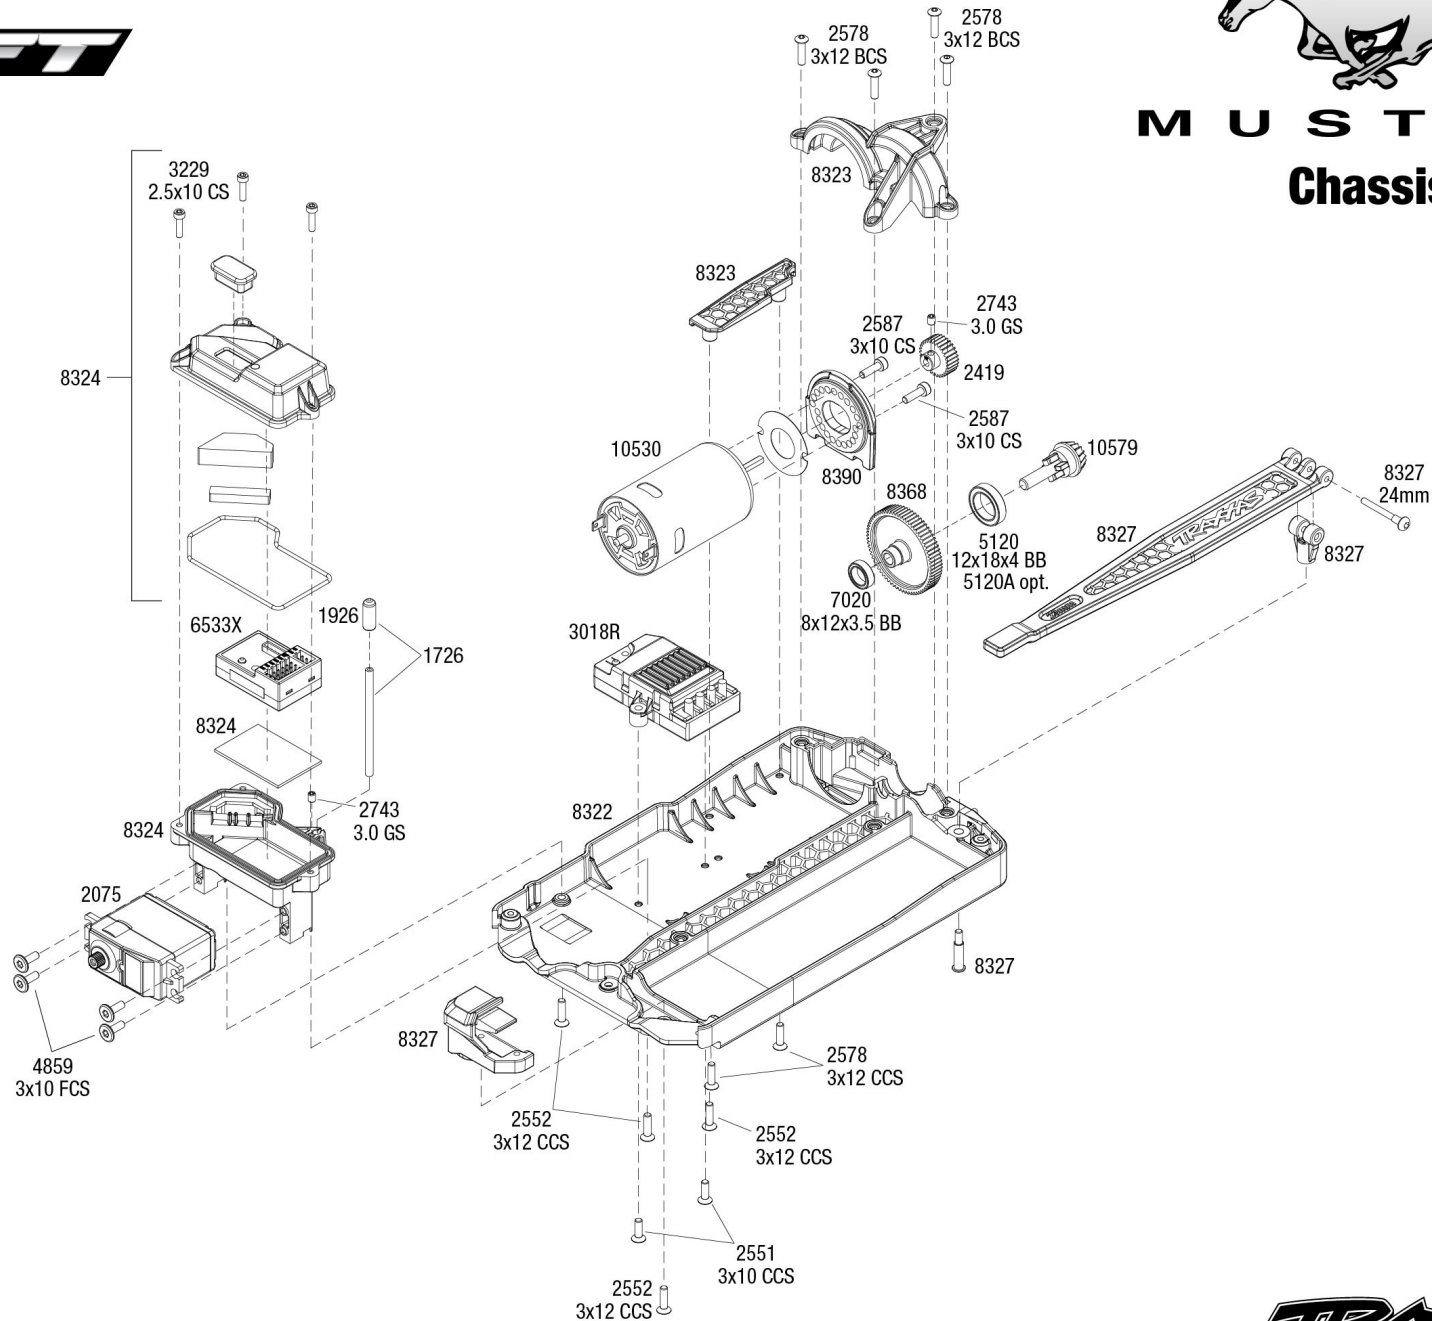

MUSTANG

Body Assembly

- 10511-BLK
- 10511-BLUE
- 10511-CPR
- 10511-GRN
- 10511-RED
- 10511-WHT
- 10511 opt.

- 10511-BLK
- 10511-BLUE
- 10511-CPR
- 10511-GRN
- 10511-RED
- 10511-WHT
- 10511 opt.

Completed Assembly

REV 240716-R01

Specifications on this page are subject to change without notice. Every attempt has been made to ensure the accuracy of this drawing; however, Traxxas cannot be held responsible for typographical or other errors.

See Parts List for a complete listing of optional accessories.

MUSTANG Chassis Assembly

See Parts List for a complete listing of optional accessories.

Specifications on this page are subject to change without notice. Every attempt has been made to ensure the accuracy of this drawing; however, Traxxas cannot be held responsible for typographical or other errors.

REV 240716-R01

4TEC DRIFT

TRAXXAS

Front Assembly

M U S T A N G

REV 240716-R01
See Parts List for a complete listing of optional accessories.

Specifications on this page are subject to change without notice. Every attempt has been made to ensure the accuracy of this drawing; however, Traxxas cannot be held responsible for typographical or other errors.