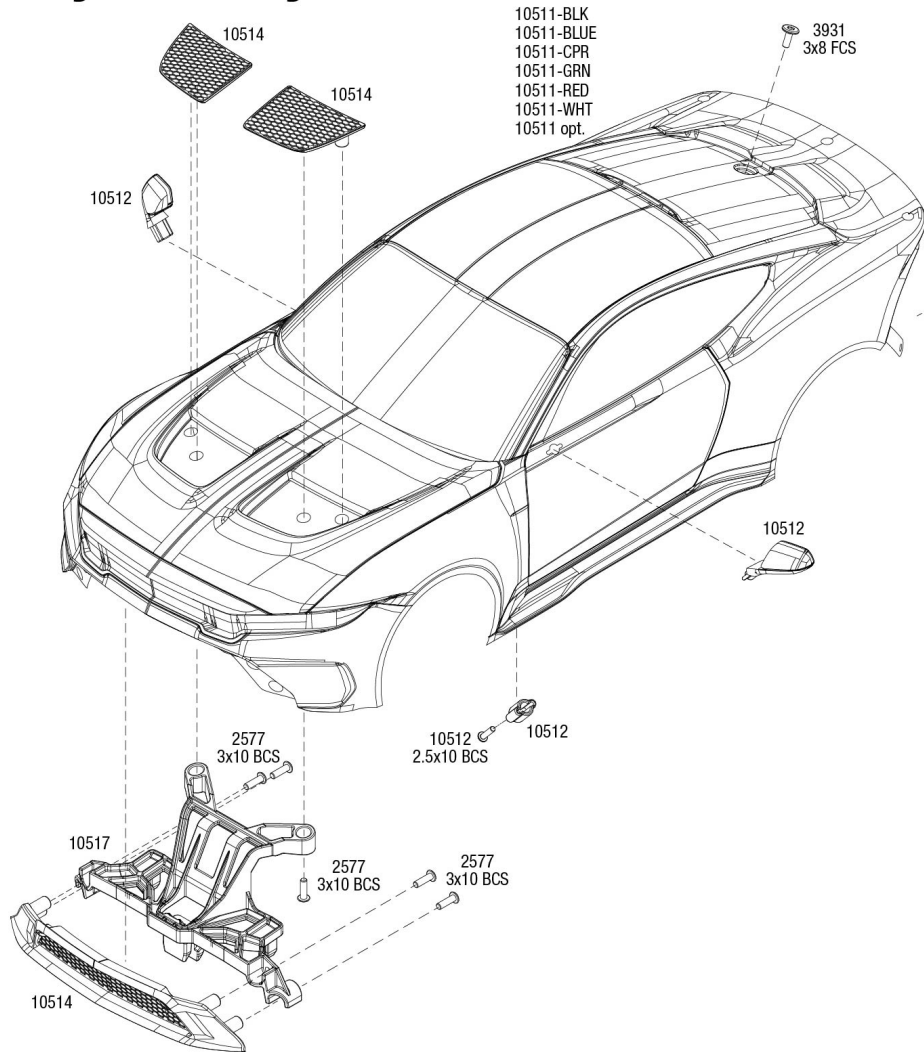

MUSTANG

Body Assembly

- 10511-BLK
- 10511-BLUE
- 10511-CPR
- 10511-GRN
- 10511-RED
- 10511-WHT
- 10511 opt.

- 10511-BLK
- 10511-BLUE
- 10511-CPR
- 10511-GRN
- 10511-RED
- 10511-WHT
- 10511 opt.

Completed Assembly

See Parts List for a complete listing of optional accessories.

MUSTANG Chassis Assembly

See Parts List for a complete listing of optional accessories.

Specifications on this page are subject to change without notice. Every attempt has been made to ensure the accuracy of this drawing; however, Traxxas cannot be held responsible for typographical or other errors.

REV 240716-R01

4TEC DRIFT

TRAXXAS

Front Assembly

M U S T A N G

REV 240716-R01
See Parts List for a complete listing of optional accessories.

Specifications on this page are subject to change without notice. Every attempt has been made to ensure the accuracy of this drawing; however, Traxxas cannot be held responsible for typographical or other errors.