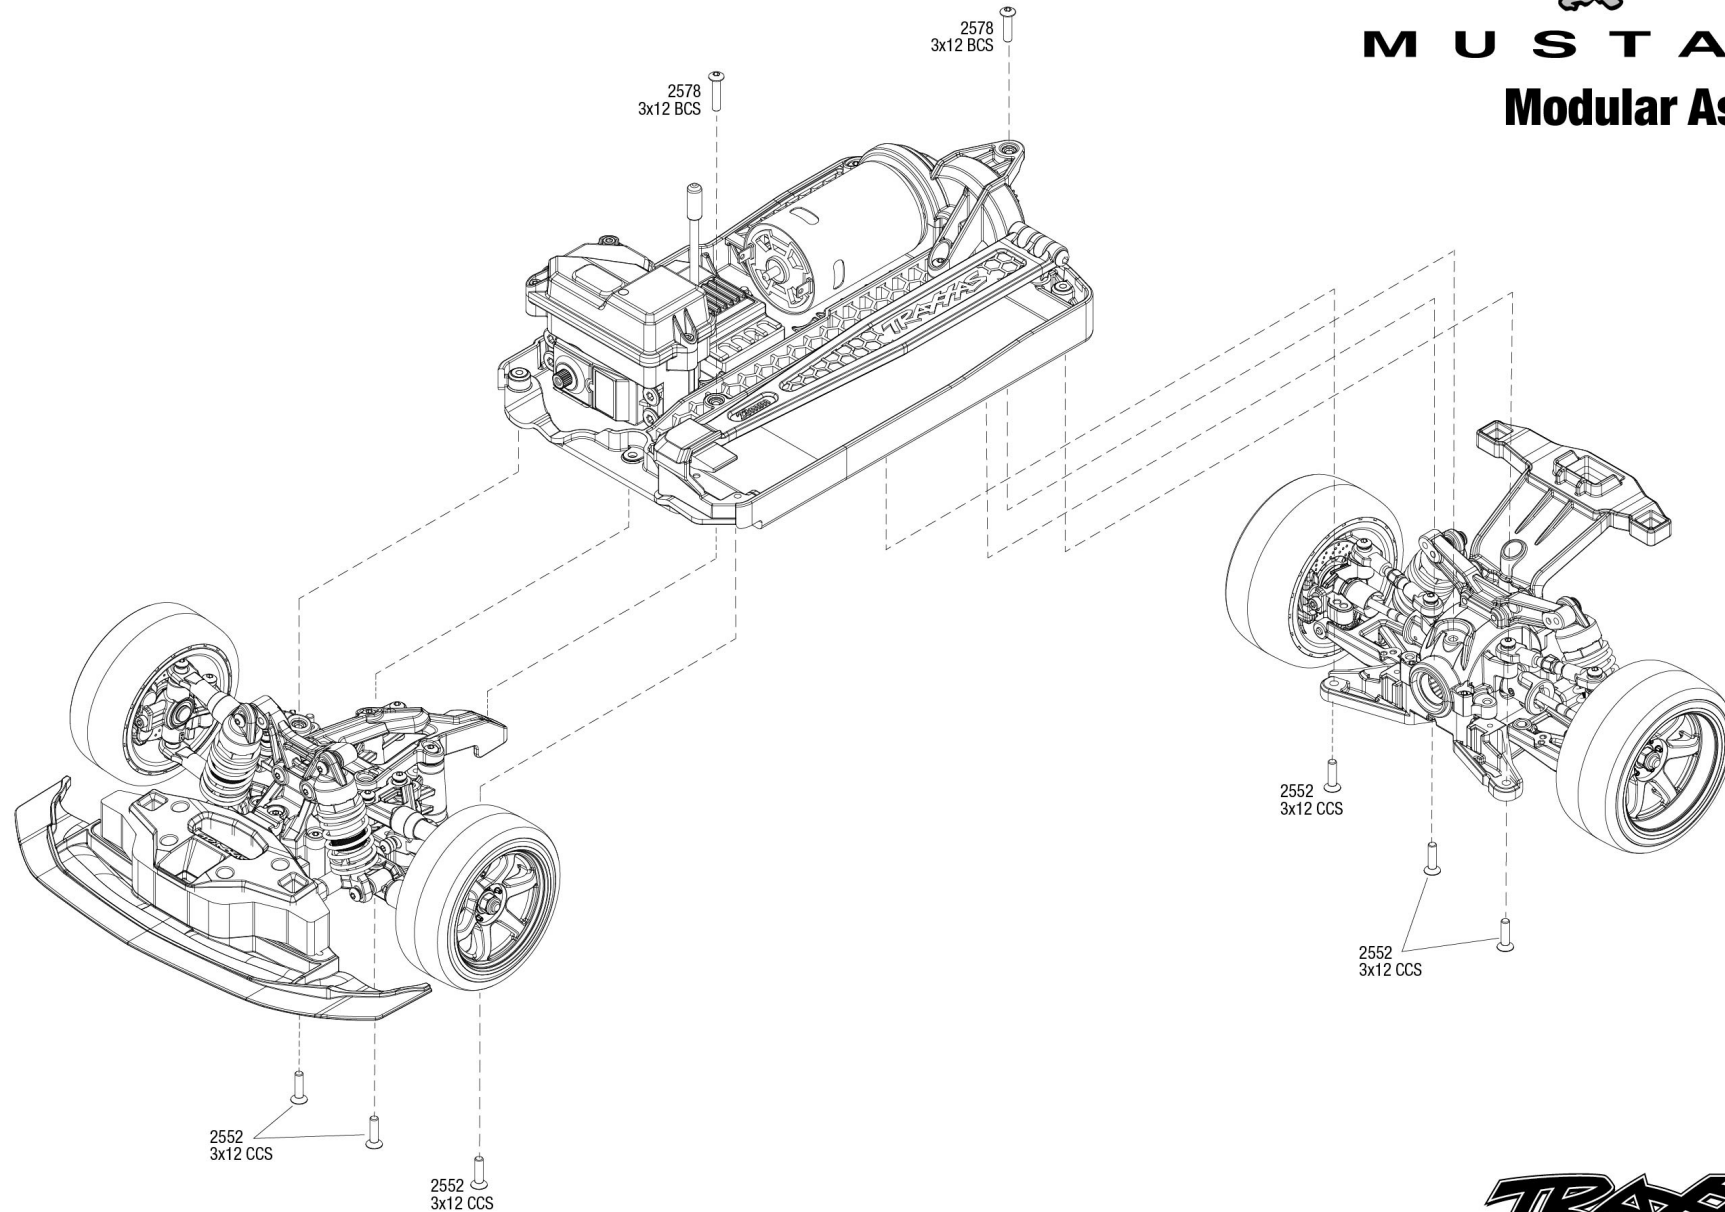

MUSTANG Modular Assembly

See Parts List for a complete listing of optional accessories.

REV 240716-R01

TRAXXAS

Specifications on this page are subject to change without notice. Every attempt has been made to ensure the accuracy of this drawing; however, Traxxas cannot be held responsible for typographical or other errors.