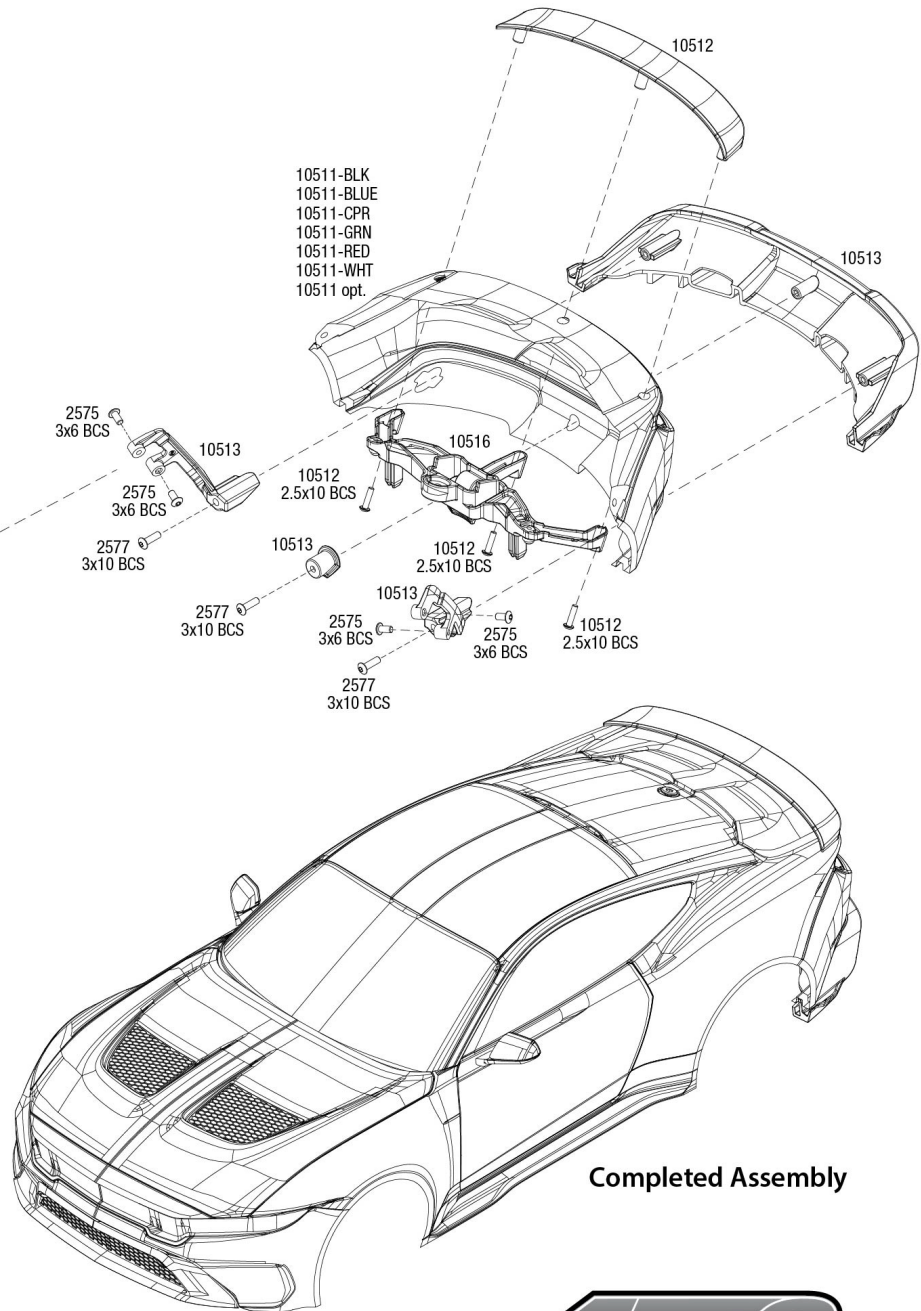

MUSTANG

Body Assembly

- 10511-BLK
- 10511-BLUE
- 10511-CPR
- 10511-GRN
- 10511-RED
- 10511-WHT
- 10511 opt.

- 10511-BLK
- 10511-BLUE
- 10511-CPR
- 10511-GRN
- 10511-RED
- 10511-WHT
- 10511 opt.

Completed Assembly

REV 240716-R01

Specifications on this page are subject to change without notice. Every attempt has been made to ensure the accuracy of this drawing; however, Traxxas cannot be held responsible for typographical or other errors.

See Parts List for a complete listing of optional accessories.

MUSTANG Chassis Assembly

See Parts List for a complete listing of optional accessories.

Specifications on this page are subject to change without notice. Every attempt has been made to ensure the accuracy of this drawing; however, Traxxas cannot be held responsible for typographical or other errors.

REV 240716-R01

4TEC DRIFT

TRAXXAS

Front Assembly

M U S T A N G

REV 240716-R01
See Parts List for a complete listing of optional accessories.

Specifications on this page are subject to change without notice. Every attempt has been made to ensure the accuracy of this drawing; however, Traxxas cannot be held responsible for typographical or other errors.