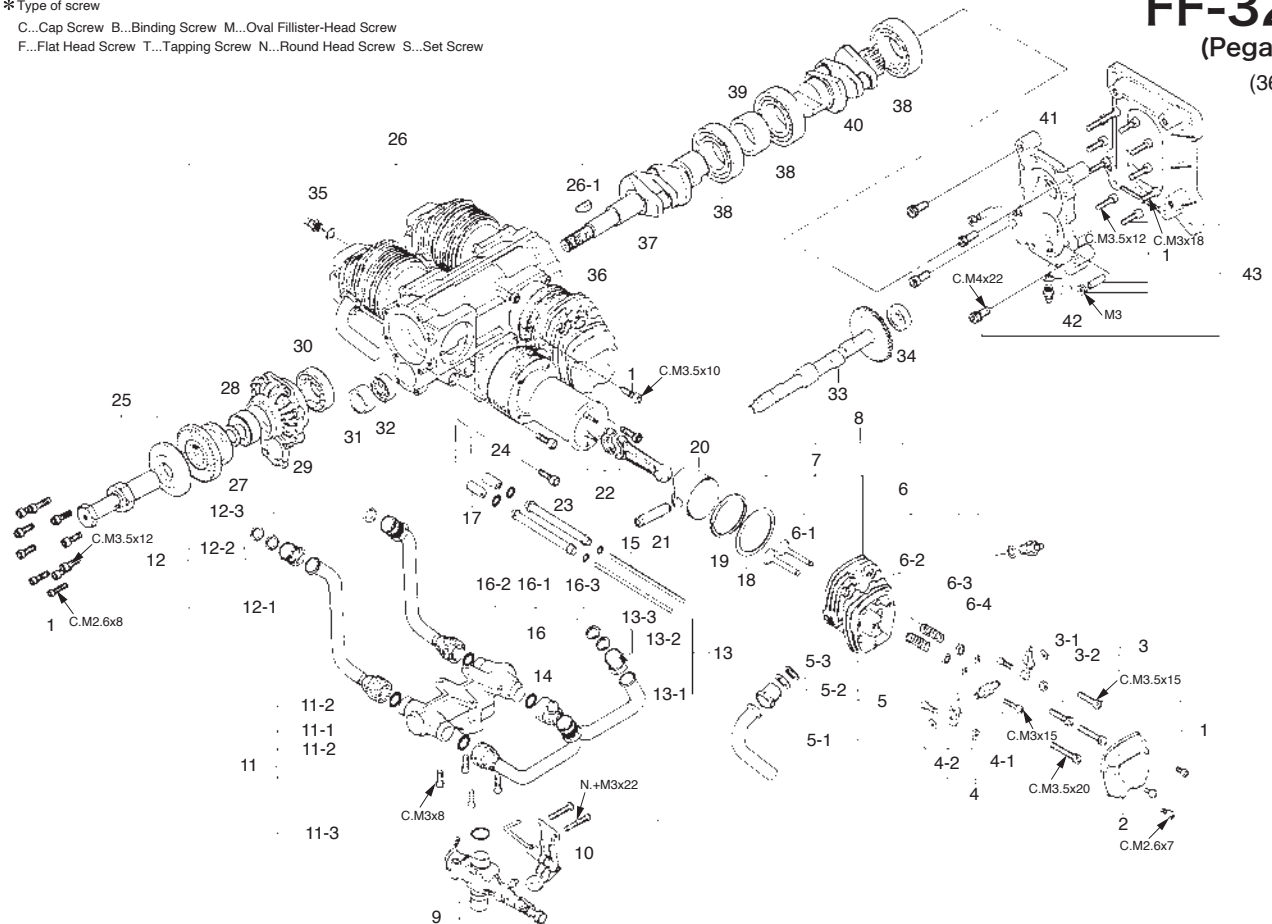

*Type of screw

C...Cap Screw B...Binding Screw M...Oval Fillister-Head Screw
F...Flat Head Screw T...Tapping Screw N...Round Head Screw S...Set Screw

FF-320 (Pegasus) (36410)

No.	Code No.	Description
1	46413001	Screw Set FF320
2	46404200	Rocker Cover FF320
3	45961400	Rocker Support Assembly FS α -81,FS70-91S
3-1	45961410	Rocker Support FS α -81,FS70,91S
3-2	45761600	Rocker Arm Retainer (2pcs.) FS26-120S,70U
4	45361000	Rocker Arm Assembly (1pair) FS70S,91S2,FR
4-1	45361100	Rocker Arm (1pc.) FS70S,91S2,FF,FR
4-2	45061202	Tappet Adjusting Screw FS,FT,FF,FR,IL
5	46469000	Exhaust Pipe Assembly (1pair) FF320
5-1	46169100	Exhaust Pipe FT160
5-2	45169200	Exhaust Pipe Lock Nut FT120-2,160
5-3	46468300	Exhaust Pipe Washer (1pc.) FF320
6	46160000	Valve Assembly (1pair) FS90,FT160,FF,IL
6-1	46160100	Valve (1pc.) FS90,FT160,FF,IL
6-2	45460200	Valve Spring (1pc.) FT160,IL300
6-3	45060309	Spring Seat (1pc.) FS,FT,FR,IL
6-4	46160400	Valve Spring Retainer (2pcs.) FS,FT,FR,IL
7	46404120	Cylinder Head FF320
8	46404030	Cylinder Head (W/Valve Assembly) FF320
9	46481000	Carburetor Complete FF320,FT160
10	46184000	Choke Valve Assembly FT,FF
11	46468000	Intake Manifold Assembly FF320
11-1	46468010	Intake Manifold FF320
11-2	45115000	Intake Pipe "O" Ring (2pcs.) (P-8) FS52S,FR
11-3	46115000	Carburetor Gasket (S-11.2)
12	46468100	Intake Pipe Assembly (right) (1pair) FF320
12-1	46168110	Intake Pipe (right) FT160
12-2	45169200	Intake Pipe Lock Nut FT120-2,160
12-3	46468300	Intake Pipe Washer (1pc.) FF320
13	46468200	Intake Pipe Assembly (left) (1pair) FF320
13-1	46168210	Intake Pipe (left) FT160
13-2	45169200	Intake Pipe Lock Nut FT120-2,160
13-3	46468300	Intake Pipe Washer (1pc.) FF320
14	46168500	Intake Boots (2pcs.) FT160
15	45566000	Push Rod (2pcs.) FS120S2,SE,IL300
16	45566100	Push Rod Cover Assembly (2pcs.) FT160,120-2
16-1	45566110	Push Rod Cover (1pc.) FT160,120-2