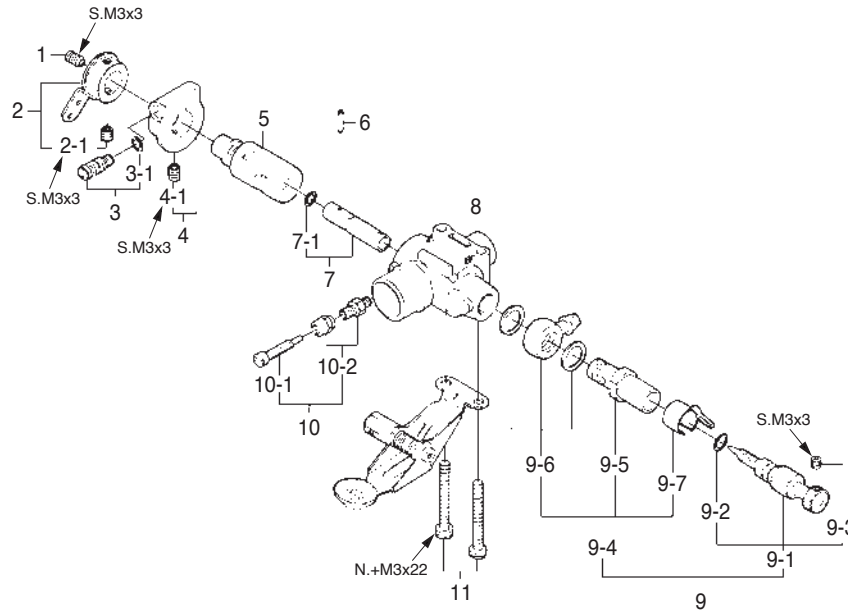

*Type of screw

C...Cap Screw B...Binding Screw M...Oval Fillister-Head Screw
F...Flat Head Screw T...Tapping Screw N...Round Head Screw S...Set Screw

Note: The choke valve assembly is not included in the carburetor complete.

No.	Code No.	Description
1	26381501	Set-screw
2	24981405	Throttle Lever Assembly 4BK-4E,20J,FF
2-1	26381501	Set-screw
3	46481320	Mixture Control Screw Assembly FF,FR,FT160
3-1	22781800	"O" Ring (2pcs.) (S) 10D,10F,1H-3H,20E
4	46481330	Mixture Control Screw Holder Assembly FF,FR
4-1	26381501	Set-screw
5	46481200	Carburetor Rotor FF320,FT160
6	46281340	Mixture Control Valve Pin FT160-300,FR5
7	46481310	Mixture Control Valve Assembly FF,FR,FT160
7-1	22781800	"O" Ring (2pcs.) (S) 10D,10F,1H-3H,20E
8	46481100	Carburetor Body FF320,FT160
9	46281900	Needle Valve Assembly FT,FF,FR
9-1	29081952	Needle Assembly 6H,7H,8B,6P,FT,FF,FR
9-2	24981837	"O" Ring (2pcs.)
9-3	26381501	Set-screw
9-4	46181940	Needle Valve Holder Assembly FT,FF
9-5	46181941	Needle Valve Holder FT,FF,FR,91FX
9-6	46181950	Fuel Inlet 20M,FT,FF,FR,91FX
9-7	26711305	Ratchet Spring No.4
10	26781619	Throttle Stop Screw Assembly FT,FF,4D,46
10-1	26681305	Throttle Stop Screw 2D-7B
10-2	26681803	Throttle Stop Screw Holder 2D-7B
11	45581700	Carburetor Retaining Screw FS70S-120S