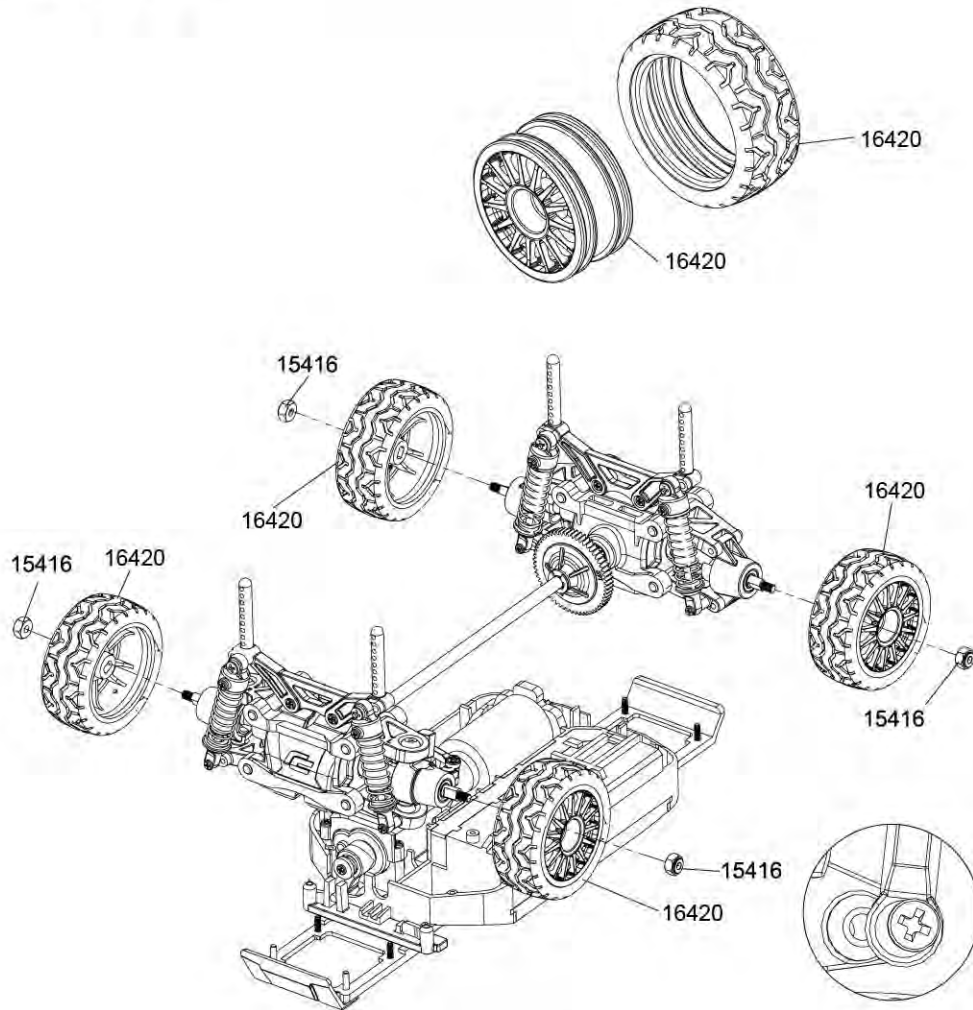

MITSUBISHI LANCER EVOLUTION IV WRC

PART DESCRIPTION

15416	GT24B PLASTIC SCREW NUT FOR WHEEL
16133	GT24:20 HARDWARE SET
16420	GT24 MITSUBISHI LANCER EVO 4 WRC WHITE WHEELS AND TIRES SET

PART DESCRIPTION

15413	GT24B CHASSIS AND COVER SET	16125	GT24 ESC/RX MODULE n VERSION
15414	GT24B BODY POST AND BATTERY COVER	16133	GT24i20 HARDWARE SET
15653	MICRO CAR BODY CLIP	16161	GT24i20 BODY POST EXTENDER
		16421	GT24 MITSUBISHI LANCER EVO 4 WRC PAINTED BODY SET