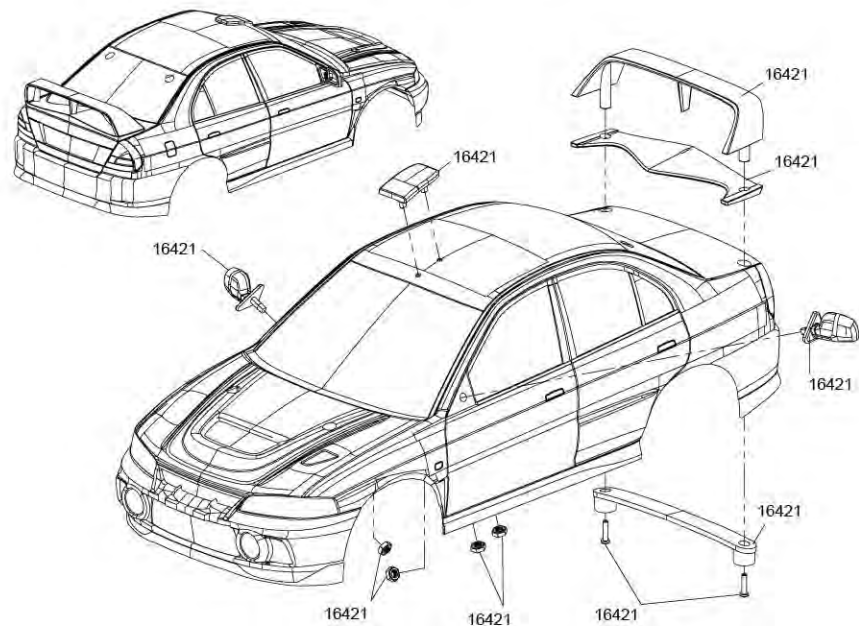

PART DESCRIPTION

15413	GT24B CHASSIS AND COVER SET	16125	GT24 ESC/RX MODULE n VERSION
15414	GT24B BODY POST AND BATTERY COVER	16133	GT24i20 HARDWARE SET
15653	MICRO CAR BODY CLIP	16161	GT24i20 BODY POST EXTENDER
		16421	GT24 MITSUBISHI LANCER EVO 4 WRC PAINTED BODY SET

FOR DETAILED MANUAL AND PARTS FINDER, PLEASE GO TO HERE
有关详细的手册和零件查找器。请到这里
PER MANUALE DETTAGLIATO E RICERCA PARTI, PER FAVORE, VAI QUI
FÜR DETAILLIERTE HANDBUCH UND TELESUCHE, BITTE GEHEN SIE HIER
POUR LE MANUEL DÉTAILLÉ ET LA RECHERCHE DE PIÈCES, VEUILLEZ ALLER ICI
詳細なマニュアルと部品の詳細については、ここに行ってください

Visit us on www.carisma-shop.com
請到: www.carisma-shop.com
Visitateci su www.carisma-shop.com
Besuchen sie uns auf www.carisma-shop.com
Visitez notre site www.carisma-shop.com
www.carisma-shop.com で私達を訪ねます

Printed in China
中国印刷
Stampato in Cina
Gedruckt in China
Imprimé en China
中国で印刷されます。

MAN-G00833