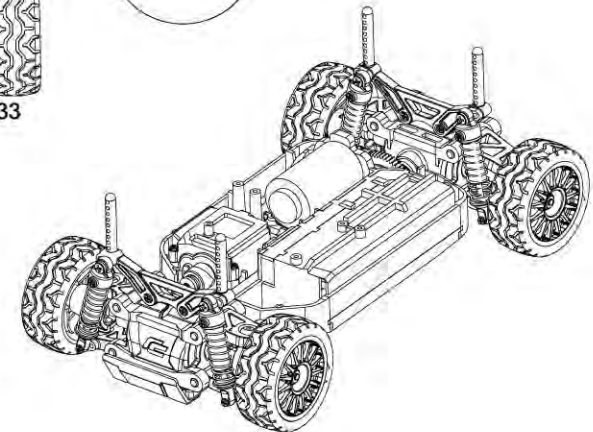

MITSUBISHI LANCER EVOLUTION IV WRC

PART DESCRIPTION

15416	GT24B PLASTIC SCREW NUT FOR WHEEL
16133	GT24:20 HARDWARE SET
16420	GT24 MITSUBISHI LANCER EVO 4 WRC WHITE WHEELS AND TIRES SET

PART DESCRIPTION

15413	GT24B CHASSIS AND COVER SET	16125	GT24 ESC/RX MODULE n VERSION
15414	GT24B BODY POST AND BATTERY COVER	16133	GT24i20 HARDWARE SET
15653	MICRO CAR BODY CLIP	16161	GT24i20 BODY POST EXTENDER
		16421	GT24 MITSUBISHI LANCER EVO 4 WRC PAINTED BODY SET