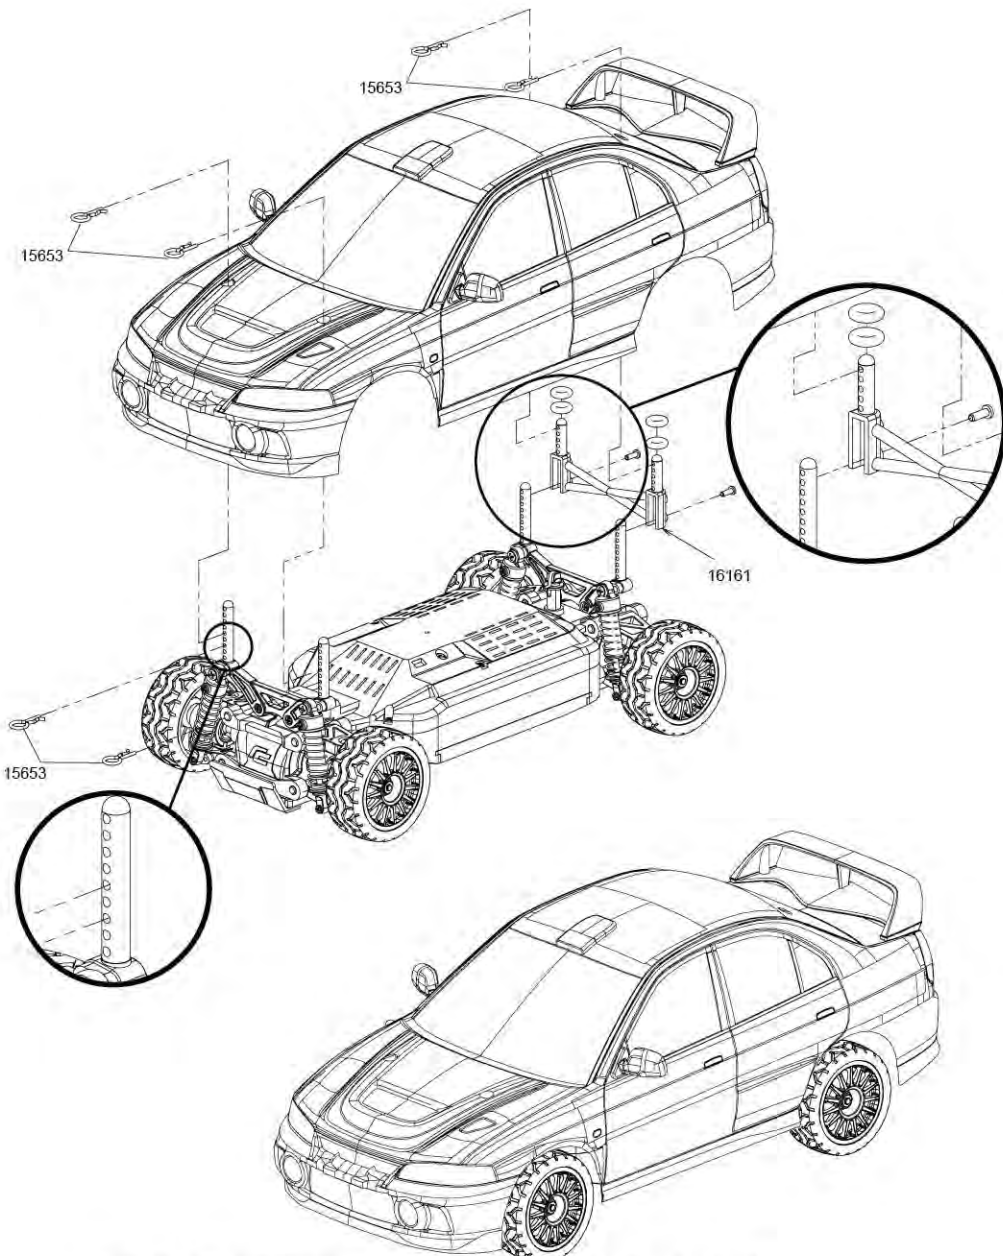

PART DESCRIPTION

15413	GT24B CHASSIS AND COVER SET	16125	GT24 ESC/RX MODULE n VERSION
15414	GT24B BODY POST AND BATTERY COVER	16133	GT24i20 HARDWARE SET
15653	MICRO CAR BODY CLIP	16161	GT24i20 BODY POST EXTENDER
		16421	GT24 MITSUBISHI LANCER EVO 4 WRC PAINTED BODY SET

FOR DETAILED MANUAL AND PARTS FINDER, PLEASE GO TO HERE
有关详细的手册和零件查找器。请到这里
PER MANUALE DETTAGLIATO E RICERCA PARTI, PER FAVORE, VAI QUI
FÜR DETAILLIERTE HANDBUCH UND TELESUCHE, BITTE GEHEN SIE HIER
POUR LE MANUEL DÉTAILLÉ ET LA RECHERCHE DE PIÈCES, VEUILLEZ ALLER ICI
詳細なマニュアルと部品の詳細については、ここに行ってください

Visit us on www.carisma-shop.com
請到: www.carisma-shop.com
Visitateci su www.carisma-shop.com
Besuchen sie uns auf www.carisma-shop.com
Visitez notre site www.carisma-shop.com
www.carisma-shop.com で私達を訪ねます

Printed in China
中国印刷
Stampato in Cina
Gedruckt in China
Imprimé en China
中国で印刷されます。

MAN-G00833