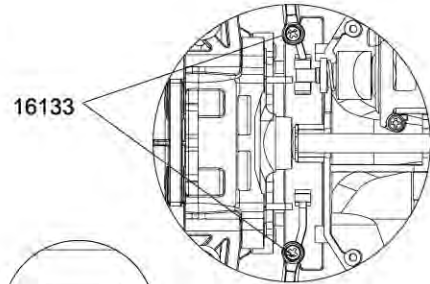

MITSUBISHI LANCER EVOLUTION IV WRC

PART DESCRIPTION

15416	GT24B PLASTIC SCREW NUT FOR WHEEL
16133	GT24:20 HARDWARE SET
16420	GT24 MITSUBISHI LANCER EVO 4 WRC WHITE WHEELS AND TIRES SET

PART DESCRIPTION

15413	GT24B CHASSIS AND COVER SET	16125	GT24 ESC/RX MODULE n VERSION
15414	GT24B BODY POST AND BATTERY COVER	16133	GT24i20 HARDWARE SET
15653	MICRO CAR BODY CLIP	16161	GT24i20 BODY POST EXTENDER
		16421	GT24 MITSUBISHI LANCER EVO 4 WRC PAINTED BODY SET