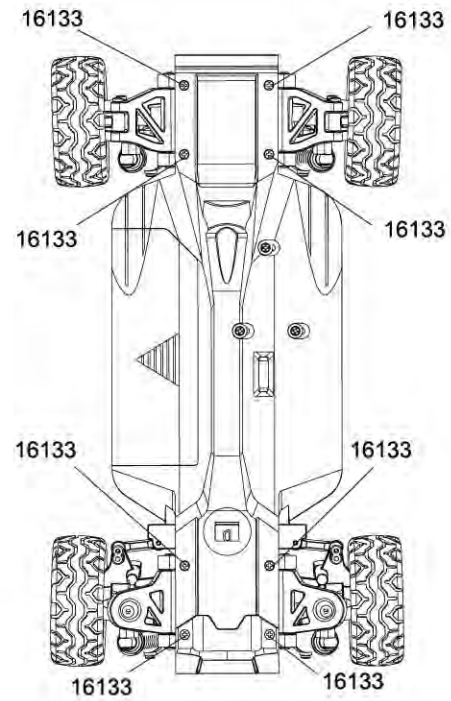

MITSUBISHI LANCER EVOLUTION IV WRC

PART DESCRIPTION

15416	GT24B PLASTIC SCREW NUT FOR WHEEL
16133	GT24:20 HARDWARE SET
16420	GT24 MITSUBISHI LANCER EVO 4 WRC WHITE WHEELS AND TIRES SET

PART DESCRIPTION

15413	GT24B CHASSIS AND COVER SET	16125	GT24 ESC/RX MODULE n VERSION
15414	GT24B BODY POST AND BATTERY COVER	16133	GT24i20 HARDWARE SET
15653	MICRO CAR BODY CLIP	16161	GT24i20 BODY POST EXTENDER
		16421	GT24 MITSUBISHI LANCER EVO 4 WRC PAINTED BODY SET