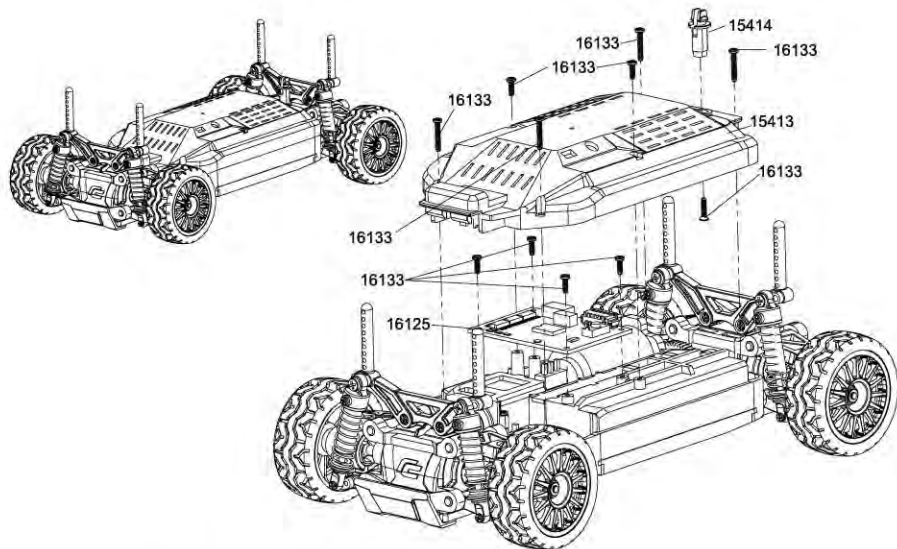

PART DESCRIPTION

15413	GT24B CHASSIS AND COVER SET	16125	GT24 ESC/RX MODULE n VERSION
15414	GT24B BODY POST AND BATTERY COVER	16133	GT24i20 HARDWARE SET
15653	MICRO CAR BODY CLIP	16161	GT24i20 BODY POST EXTENDER
		16421	GT24 MITSUBISHI LANCER EVO 4 WRC PAINTED BODY SET

FOR DETAILED MANUAL AND PARTS FINDER, PLEASE GO TO HERE
有关详细的手册和零件查找器。请到这里
PER MANUALE DETTAGLIATO E RICERCA PARTI, PER FAVORE, VAI QUI
FÜR DETAILLIERTE HANDBUCH UND TELESUCHE, BITTE GEHEN SIE HIER
POUR LE MANUEL DÉTAILLÉ ET LA RECHERCHE DE PIÈCES, VEUILLEZ ALLER ICI
詳細なマニュアルと部品の詳細については、ここに行ってください

Visit us on www.carisma-shop.com
請到: www.carisma-shop.com
Visitateci su www.carisma-shop.com
Besuchen sie uns auf www.carisma-shop.com
Visitez notre site www.carisma-shop.com
www.carisma-shop.com で私達を訪ねます

Printed in China
中国印刷
Stampato in Cina
Gedruckt in China
Imprimé en China
中国で印刷されます。

MAN-G00833