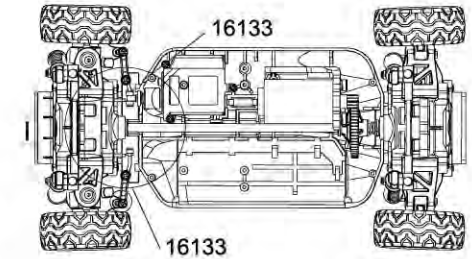

MITSUBISHI LANCER EVOLUTION IV WRC

PART DESCRIPTION

15416	GT24B PLASTIC SCREW NUT FOR WHEEL
16133	GT24:20 HARDWARE SET
16420	GT24 MITSUBISHI LANCER EVO 4 WRC WHITE WHEELS AND TIRES SET

PART DESCRIPTION

15413	GT24B CHASSIS AND COVER SET	16125	GT24 ESC/RX MODULE n VERSION
15414	GT24B BODY POST AND BATTERY COVER	16133	GT24i20 HARDWARE SET
15653	MICRO CAR BODY CLIP	16161	GT24i20 BODY POST EXTENDER
		16421	GT24 MITSUBISHI LANCER EVO 4 WRC PAINTED BODY SET