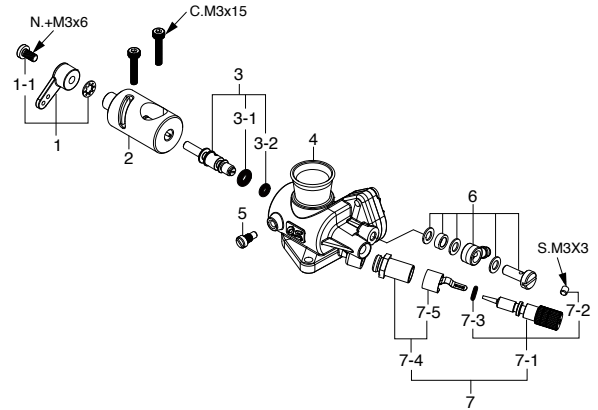

*Type of screw

C...Cap Screw B...Binding Screw M...Oval Fillister-Head Screw
F...Flat Head Screw T...Tapping Screw N...Round Head Screw S...Set Screw

CAP SCREW SETS (10pcs./sets)

Code No.	Size	Pcs. used in an engine
79871140	M3x12	Cover Plate Retaining Screw (4pcs.)
79871150	M3x15	Cylinder Head Retaining Screw (6pcs.) Carburetor Retaining Screw (2pcs.)

No.	Code No.	Description
1	71655001	Glow Gasoline Engine Plug G5 GGT10,15
2	4A204000	Cylinder Head GGT15
2-1	29061406	Head Gasket 91HZ
3	29503100	Cylinder Liner 91FX
4	28153400	Piston Ring GT15HZ
5	28163200	Piston GT15
6	26606008	Piston Pin 91HZ,61SX-H,61FSR
7	28117010	Piston Pin Retainer (2pcs.) GT15
8	28155000	Connecting Rod GT15HZ
9	28181010	Carburetor Complete (Type 61H) GT15
10	28169460	Thermo Insulator GT15
11	45910100	Lock Nut Set FS70S2,91S,91FX
12	29008219	Woodruff Key 61,90,91
13	29508000	Drive Hub 91FX
14	46120000	Thrust Washer 91FX,SX-H,SZ,FT160,FF
15	26731002	Ball Bearing (F) 40-61,70S,91S
16	4A201000	Crankcase GGT15
17	28151300	Crankcase Plug GT15HZ
18	29030001	Ball Bearing (R) 61-91F,FX,FR
19	28162000	Crankshaft GT15
20	28152100	Crank Pin Stop Screw GT22,GF30
21	29514000	Gasket Set 91FX,91SZ-H
22	28167000	Cover Plate GT15
23	72508100	Pump Unit PD-08 FS200SP,GF30
23-1	29067130	Pan Head Screw (N.+M3x18 10pcs.)
24	27425011	E-4040 Silencer 75,95AX,GT15
24-1	29122540	"O" Ring E-5020
24-2	27425300	Assembly Screw E-4040 75AX
24-3	26625210	Silencer Retaining Screw (C.M4x40 2pcs.) E-4020
24-4	23081706	Carburetor Retaining Screw (N.+M3.5x5 2pcs.) 25-46LA,49PI

No.	Code No.	Description
1	27881400	Throttle Lever Assembly 70N,C14,60F,70D
1-1	22081313	Throttle Lever Retaining Screw 1A-3A
2	28181210	Carburetor Rotor (61H) GT15
3	28181600	Mixture Control Valve Assembly (61H)
3-1	28181920	"O" Ring (L) (2pcs.)
3-2	28181910	"O" Ring (S) (2pcs.)
4	28181110	Carburetor Body (61H) GT15
5	45581820	Roter Guide Screw 20C,60MC,70D
6	28181950	Universal Nipple L3.5 No.17
7	28181900	Needle Valve Assembly (61H) 70T
7-1	28181970	Needle Assembly (61H) 70T
7-2	26381501	Set Screw
7-3	28181910	"O" Ring (2pcs.)
7-4	27381940	Needle-valve Holder Assembly 20C,60U,70D,7H
7-5	26711305	Ratchet Spring No.4