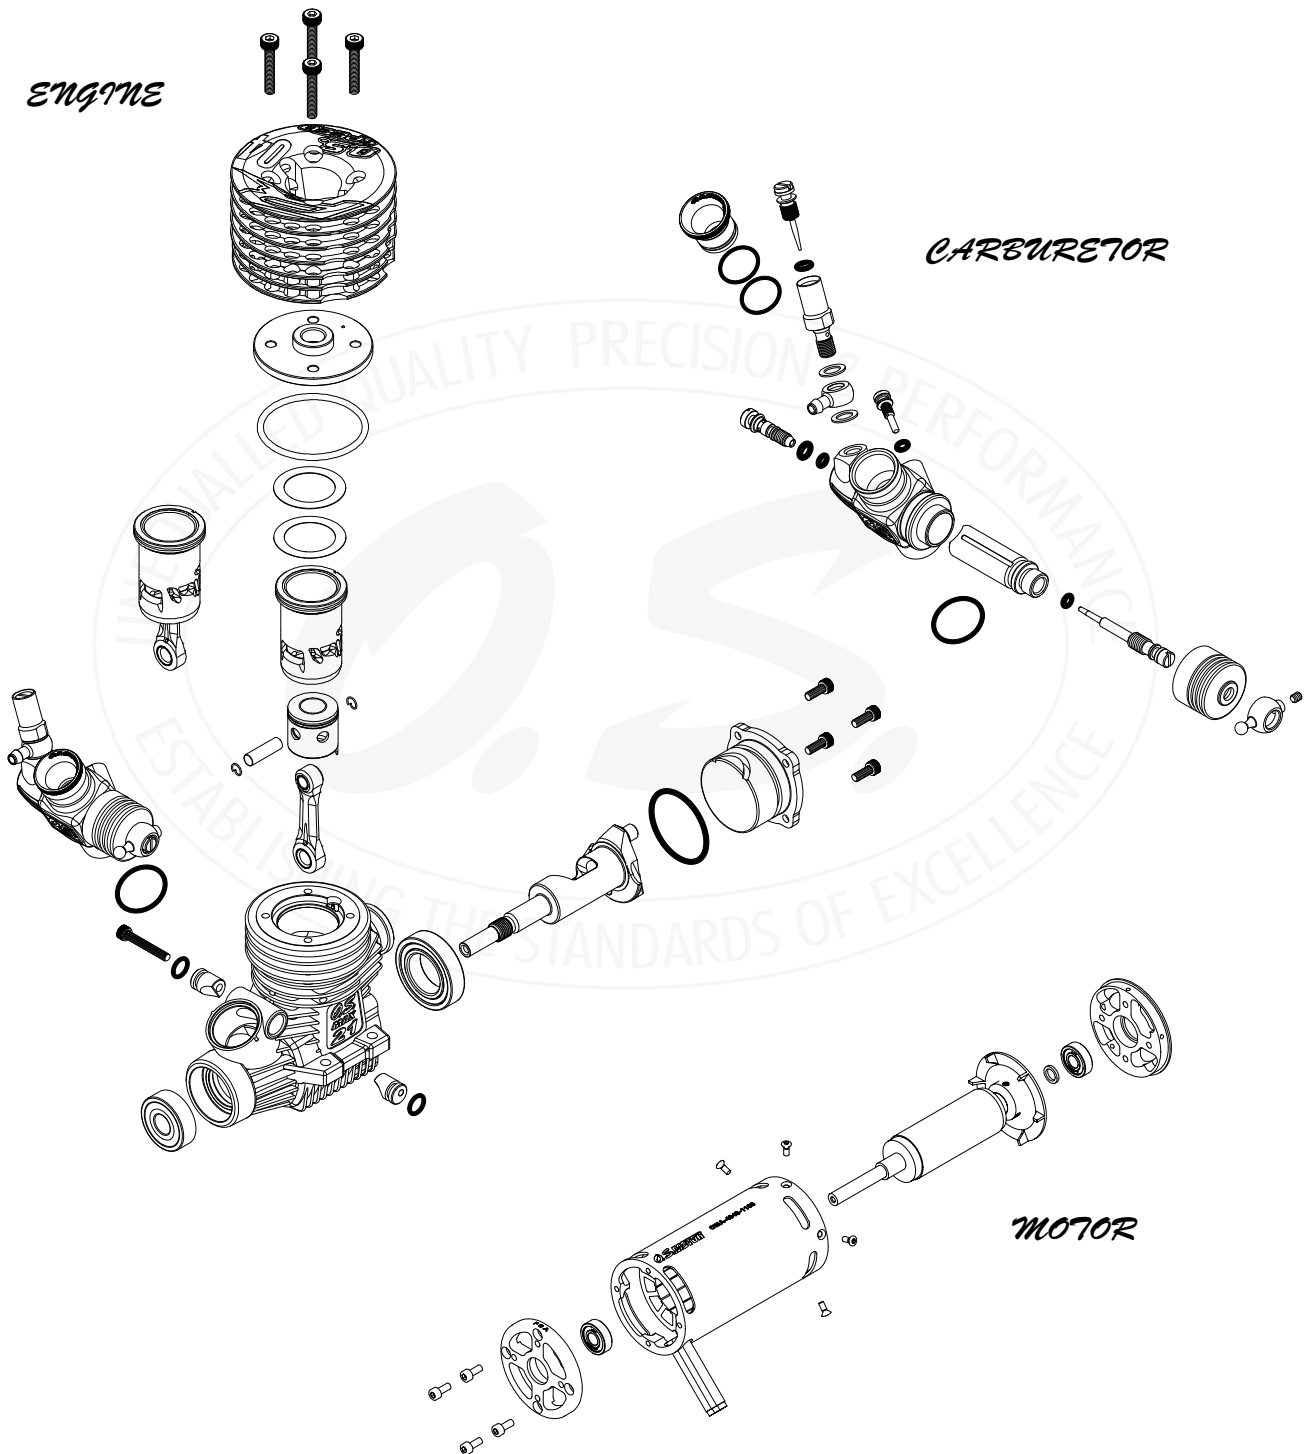

2019 EXPLODED VIEWS WITH CODE NUMBERS LIST