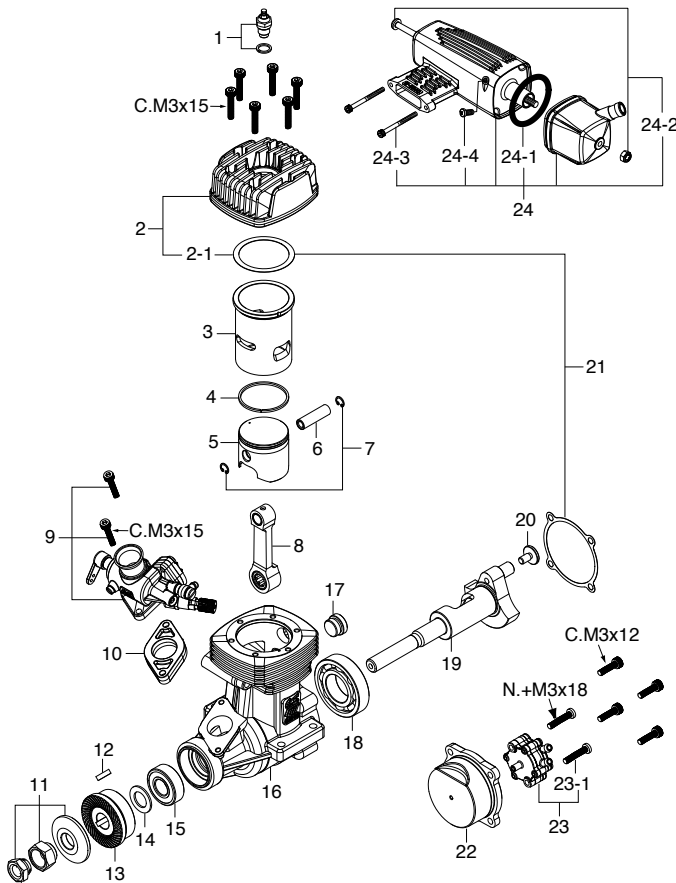

*Type of screw

C...Cap Screw B...Binding Screw M...Oval Fillister-Head Screw
F...Flat Head Screw T...Tapping Screw N...Round Head Screw S...Set Screw

CAP SCREW SETS (10pcs./sets)

Code No.	Size	Pcs. used in an engine
79871140	M3x12	Cover Plate Retaining Screw (4pcs.)
79871150	M3x15	Cylinder Head Retaining Screw (6pcs.) Carburetor Retaining Screw (2pcs.)

No.	Code No.	Description
1	71655001	Glow Gasoline Engine Plug G5 GGT10,15
2	4A204000	Cylinder Head GGT15
2-1	29061406	Head Gasket 91HZ
3	29503100	Cylinder Liner 91FX
4	28153400	Piston Ring GT15HZ
5	28163200	Piston GT15
6	26606008	Piston Pin 91HZ,61SX-H,61FSR
7	28117010	Piston Pin Retainer (2pcs.) GT15
8	28155000	Connecting Rod GT15HZ
9	28181010	Carburetor Complete (Type 61H) GT15
10	28169460	Thermo Insulator GT15
11	45910100	Lock Nut Set FS70S2,91S,91FX
12	29008219	Woodruff Key 61,90,91
13	29508000	Drive Hub 91FX
14	46120000	Thrust Washer 91FX,SX-H,SZ,FT160,FF
15	26731002	Ball Bearing (F) 40-61,70S,91S
16	4A201000	Crankcase GGT15
17	28151300	Crankcase Plug GT15HZ
18	29030001	Ball Bearing (R) 61-91F,FX,FR
19	28162000	Crankshaft GT15
20	28152100	Crank Pin Stop Screw GT22,GF30
21	29514000	Gasket Set 91FX,91SZ-H
22	28167000	Cover Plate GT15
23	72508100	Pump Unit PD-08 FS200SP,GF30
23-1	29067130	Pan Head Screw (N.+M3x18 10pcs.)
24	27425011	E-4040 Silencer 75,95AX,GT15
24-1	29122540	"O" Ring E-5020
24-2	27425300	Assembly Screw E-4040 75AX
24-3	26625210	Silencer Retaining Screw (C.M4x40 2pcs.) E-4020
24-4	23081706	Carburetor Retaining Screw (N.+M3.5x5 2pcs.) 25-46LA,49PI

No.	Code No.	Description
1	27881400	Throttle Lever Assembly 70N,C14,60F,70D
1-1	22081313	Throttle Lever Retaining Screw 1A-3A
2	28181210	Carburetor Rotor (61H) GT15
3	28181600	Mixture Control Valve Assembly (61H)
3-1	28181920	"O" Ring (L) (2pcs.)
3-2	28181910	"O" Ring (S) (2pcs.)
4	28181110	Carburetor Body (61H) GT15
5	45581820	Roter Guide Screw 20C,60MC,70D
6	28181950	Universal Nipple L3.5 No.17
7	28181900	Needle Valve Assembly (61H) 70T
7-1	28181970	Needle Assembly (61H) 70T
7-2	26381501	Set Screw
7-3	28181910	"O" Ring (2pcs.)
7-4	27381940	Needle-valve Holder Assembly 20C,60U,70D,7H
7-5	26711305	Ratchet Spring No.4