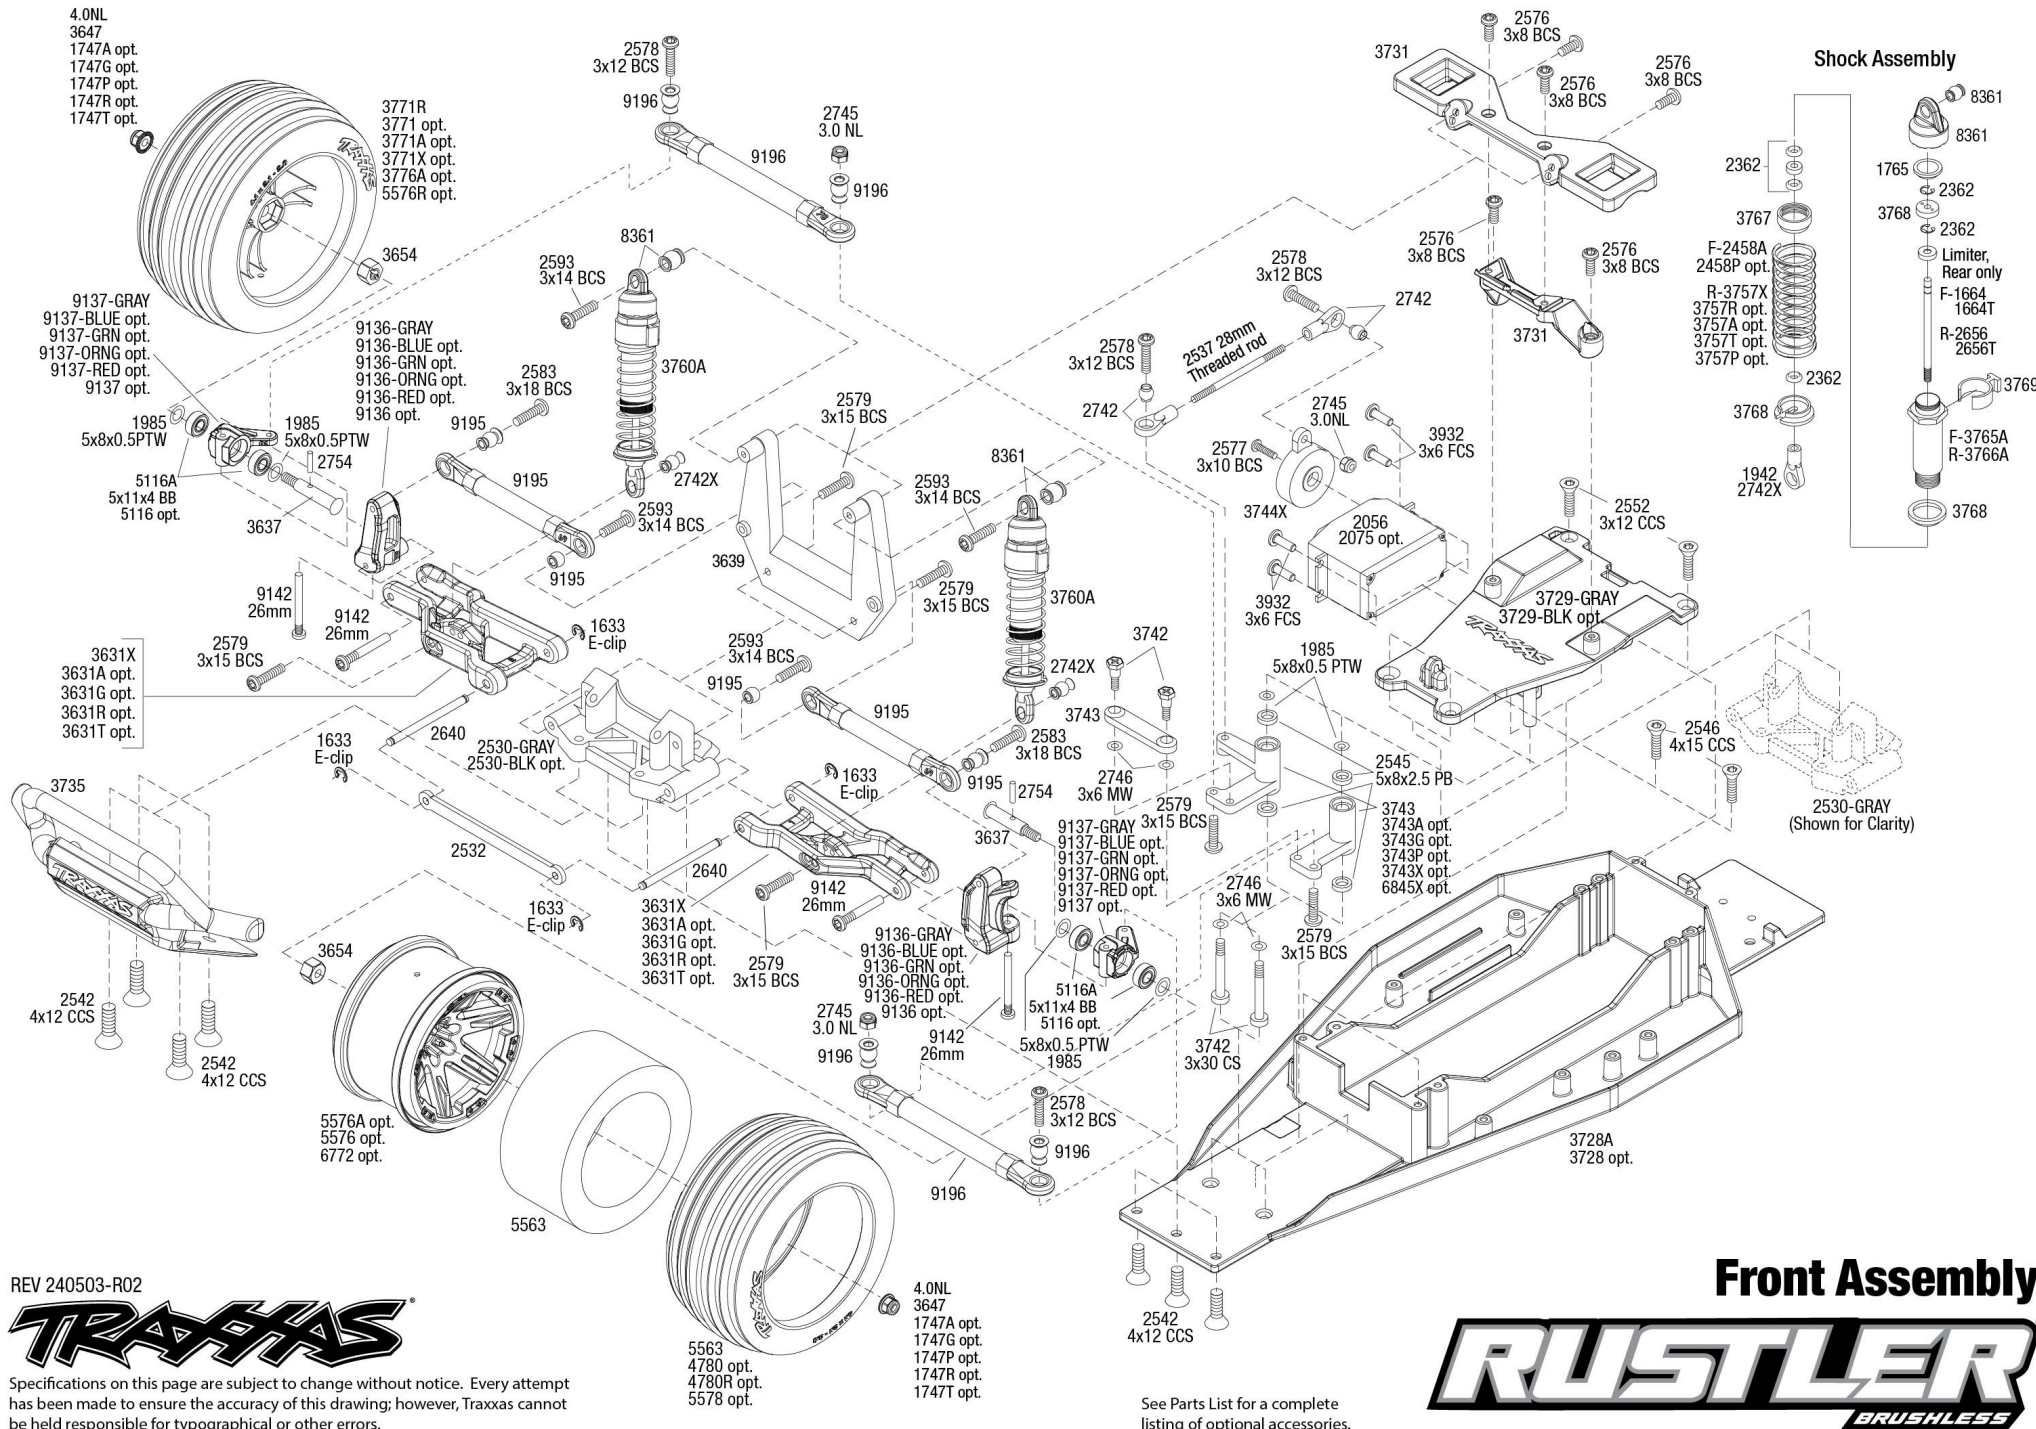

RUSTLER[®]

BRUSHLESS

Body Assembly

See Parts List for a complete listing of optional accessories.

REV 240503-R02

TRAXXAS

Specifications on this page are subject to change without notice. Every attempt has been made to ensure the accuracy of this drawing; however, Traxxas cannot be held responsible for typographical or other errors.

Chassis Assembly

REV 240503-R02
 See Parts List for a complete listing of optional accessories.

Specifications on this page are subject to change without notice. Every attempt has been made to ensure the accuracy of this drawing; however, Traxxas cannot be held responsible for typographical or other errors.

Front Assembly

RUSTLER
BRUSHLESS

See Parts List for a complete listing of optional accessories.

Rear Assembly

See Parts List for a complete listing of optional accessories.

REV 240503-R02
 Specifications on this page are subject to change without notice. Every attempt has been made to ensure the accuracy of this drawing; however, Traxxas cannot be held responsible for typographical or other errors.