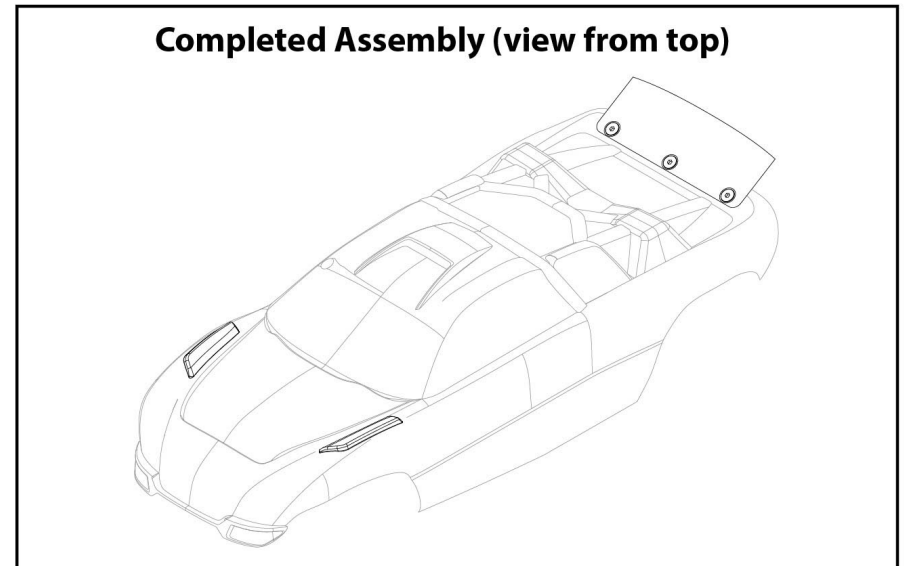

RUSTLER[®]

BRUSHLESS

Body Assembly

See Parts List for a complete listing of optional accessories.

REV 240503-R02

TRAXXAS

Specifications on this page are subject to change without notice. Every attempt has been made to ensure the accuracy of this drawing; however, Traxxas cannot be held responsible for typographical or other errors.