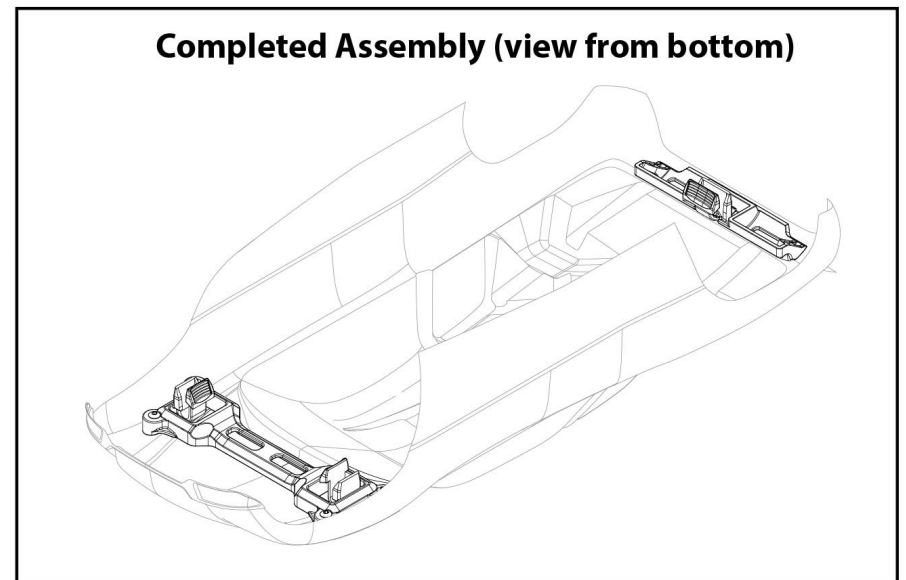

RUSTLER[®]

BRUSHLESS

Body Assembly

See Parts List for a complete listing of optional accessories.

REV 240503-R02

TRAXXAS

Specifications on this page are subject to change without notice. Every attempt has been made to ensure the accuracy of this drawing; however, Traxxas cannot be held responsible for typographical or other errors.