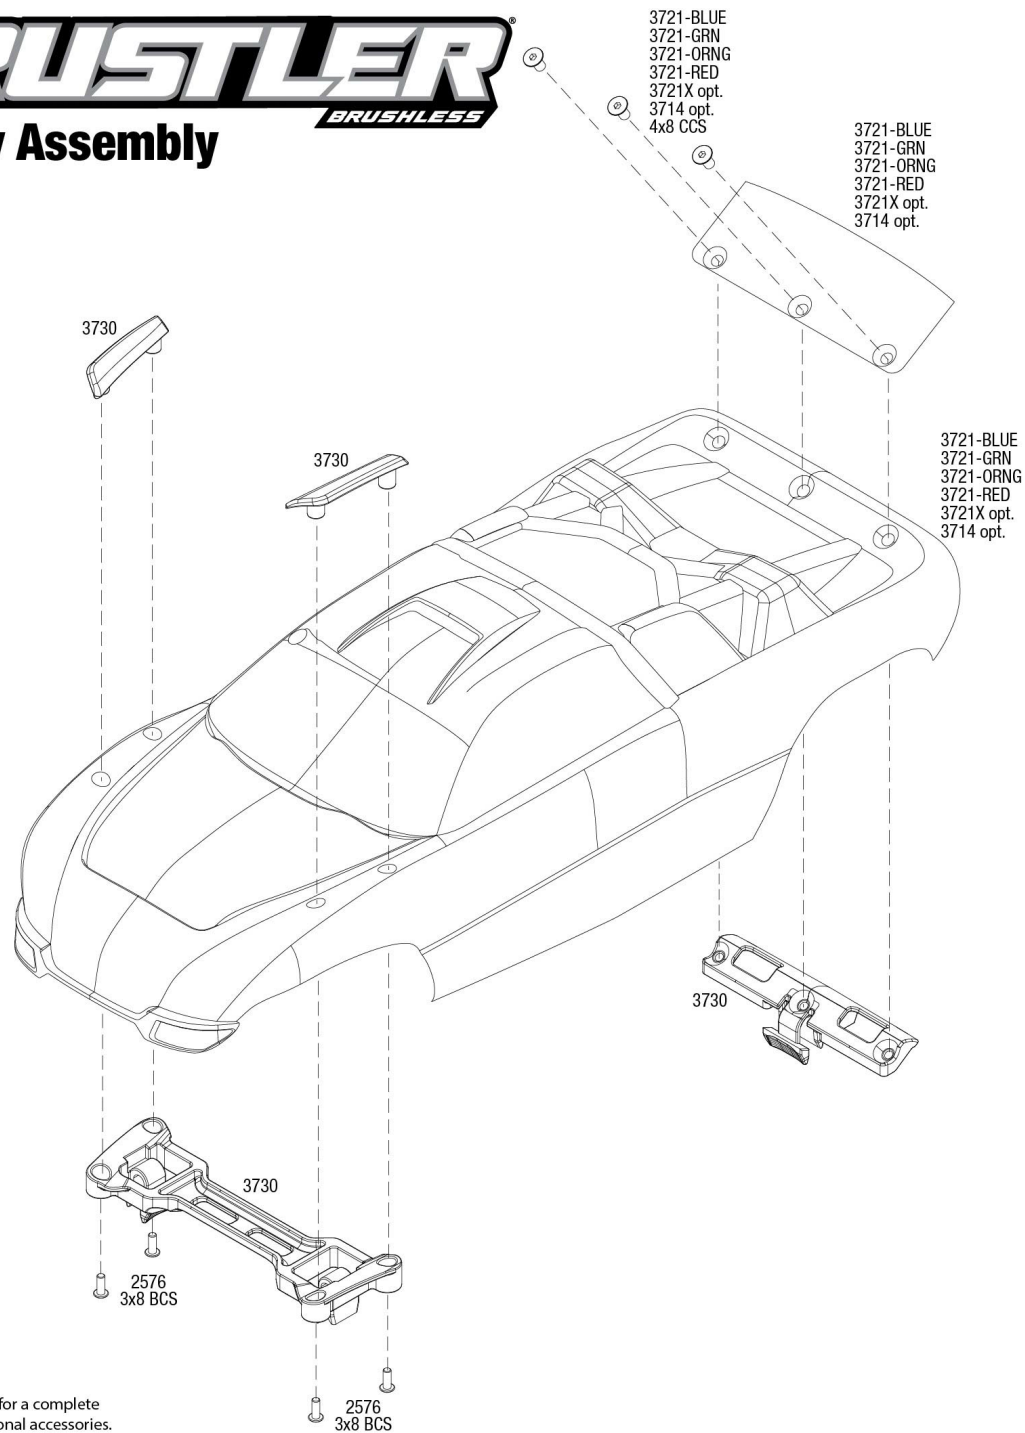

RUSTLER[®]

BRUSHLESS

Body Assembly

See Parts List for a complete listing of optional accessories.

REV 240503-R02

TRAXXAS

Specifications on this page are subject to change without notice. Every attempt has been made to ensure the accuracy of this drawing; however, Traxxas cannot be held responsible for typographical or other errors.

Chassis Assembly

REV 240503-R02
 See Parts List for a complete listing of optional accessories.

Specifications on this page are subject to change without notice. Every attempt has been made to ensure the accuracy of this drawing; however, Traxxas cannot be held responsible for typographical or other errors.