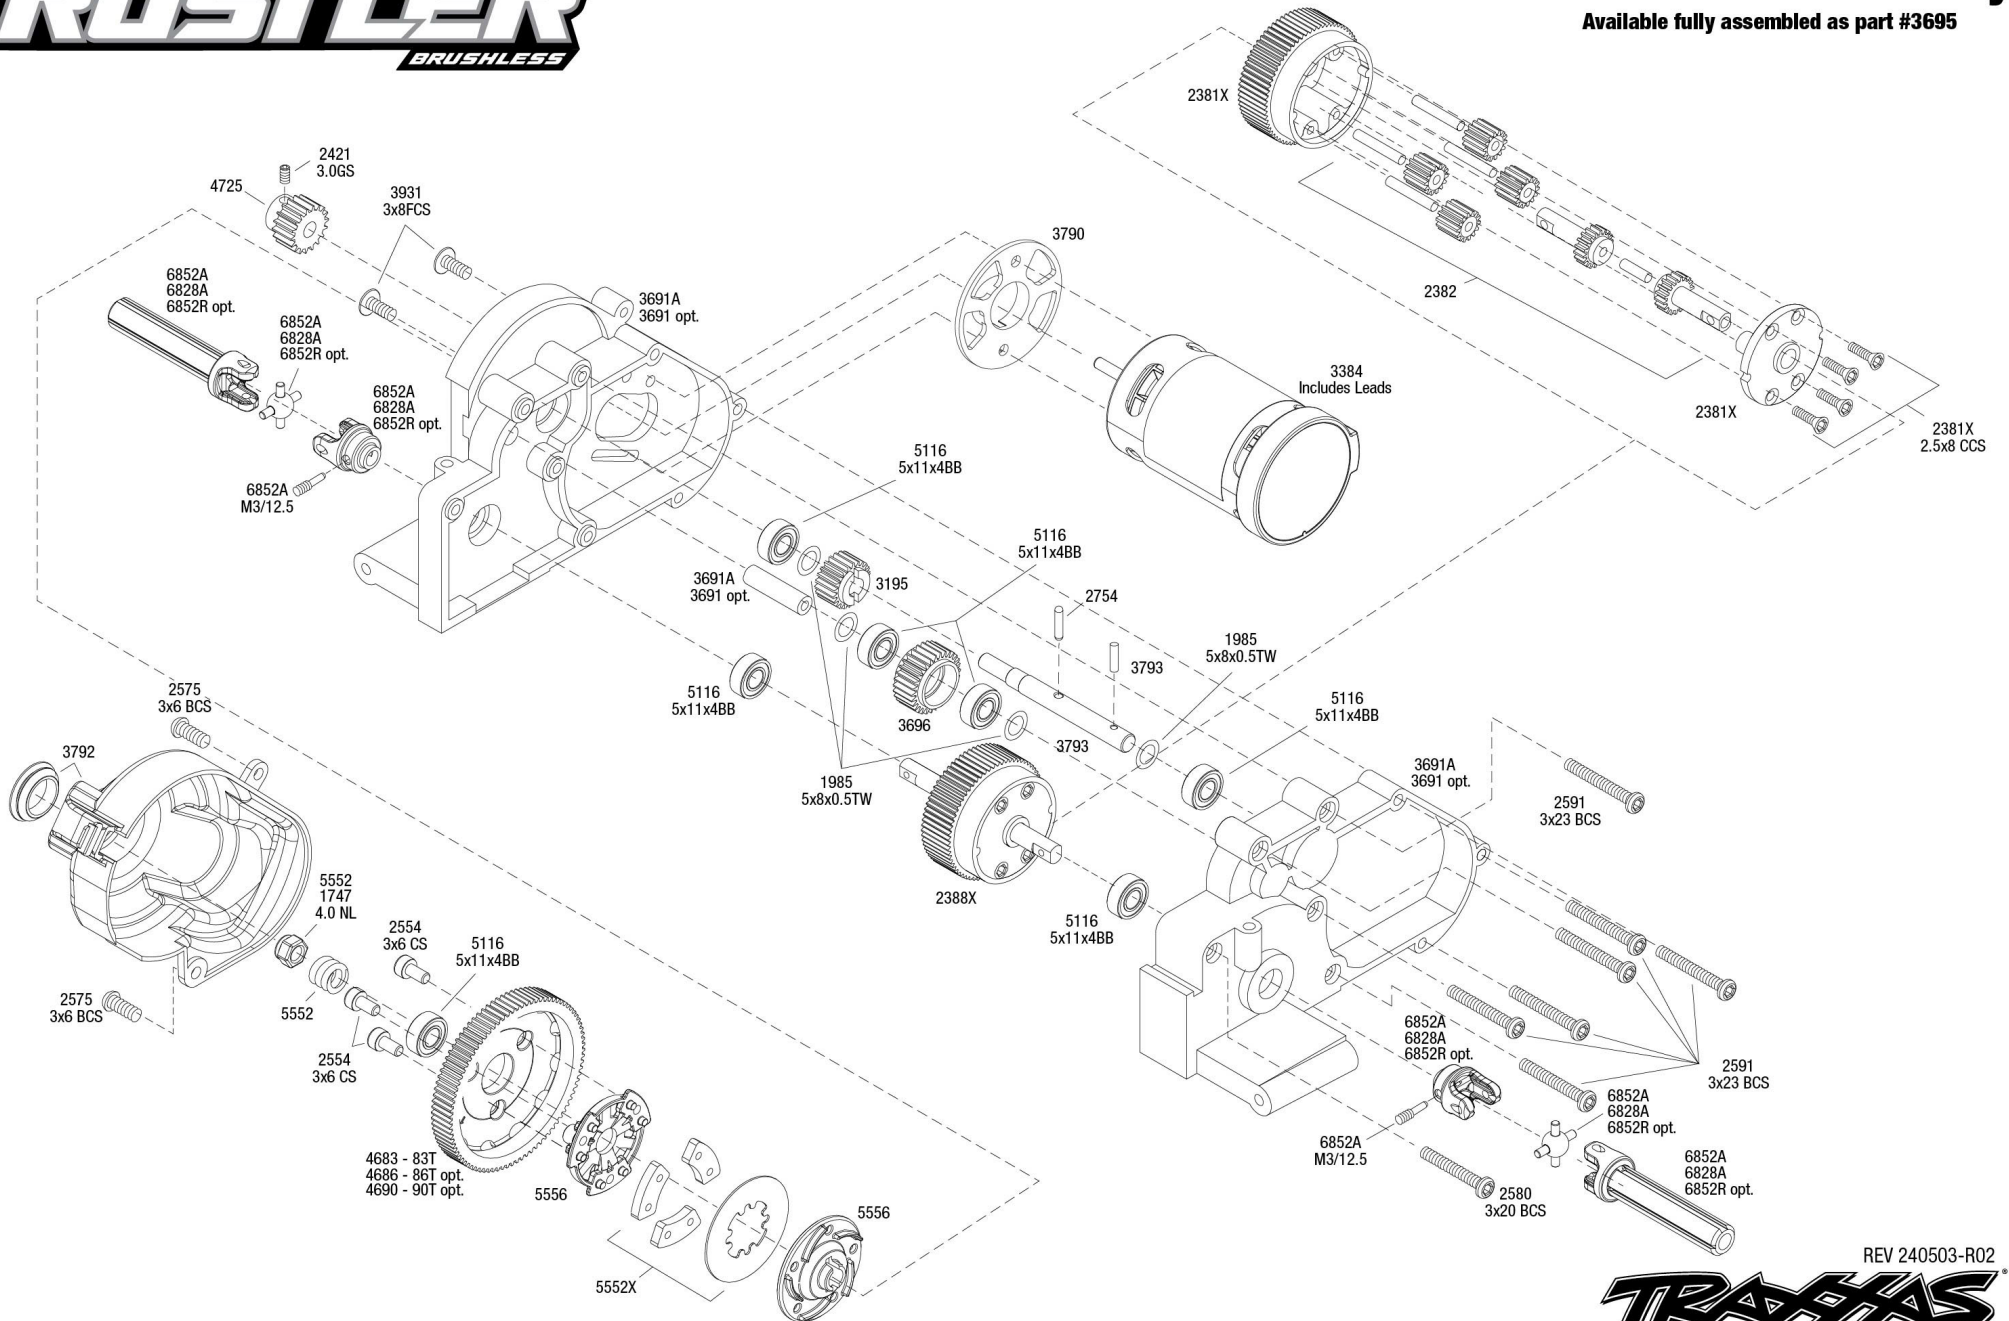

Front Assembly

RUSTLER
BRUSHLESS

See Parts List for a complete listing of optional accessories.

Rear Assembly

See Parts List for a complete listing of optional accessories.

REV 240503-R02
 Specifications on this page are subject to change without notice. Every attempt has been made to ensure the accuracy of this drawing; however, Traxxas cannot be held responsible for typographical or other errors.