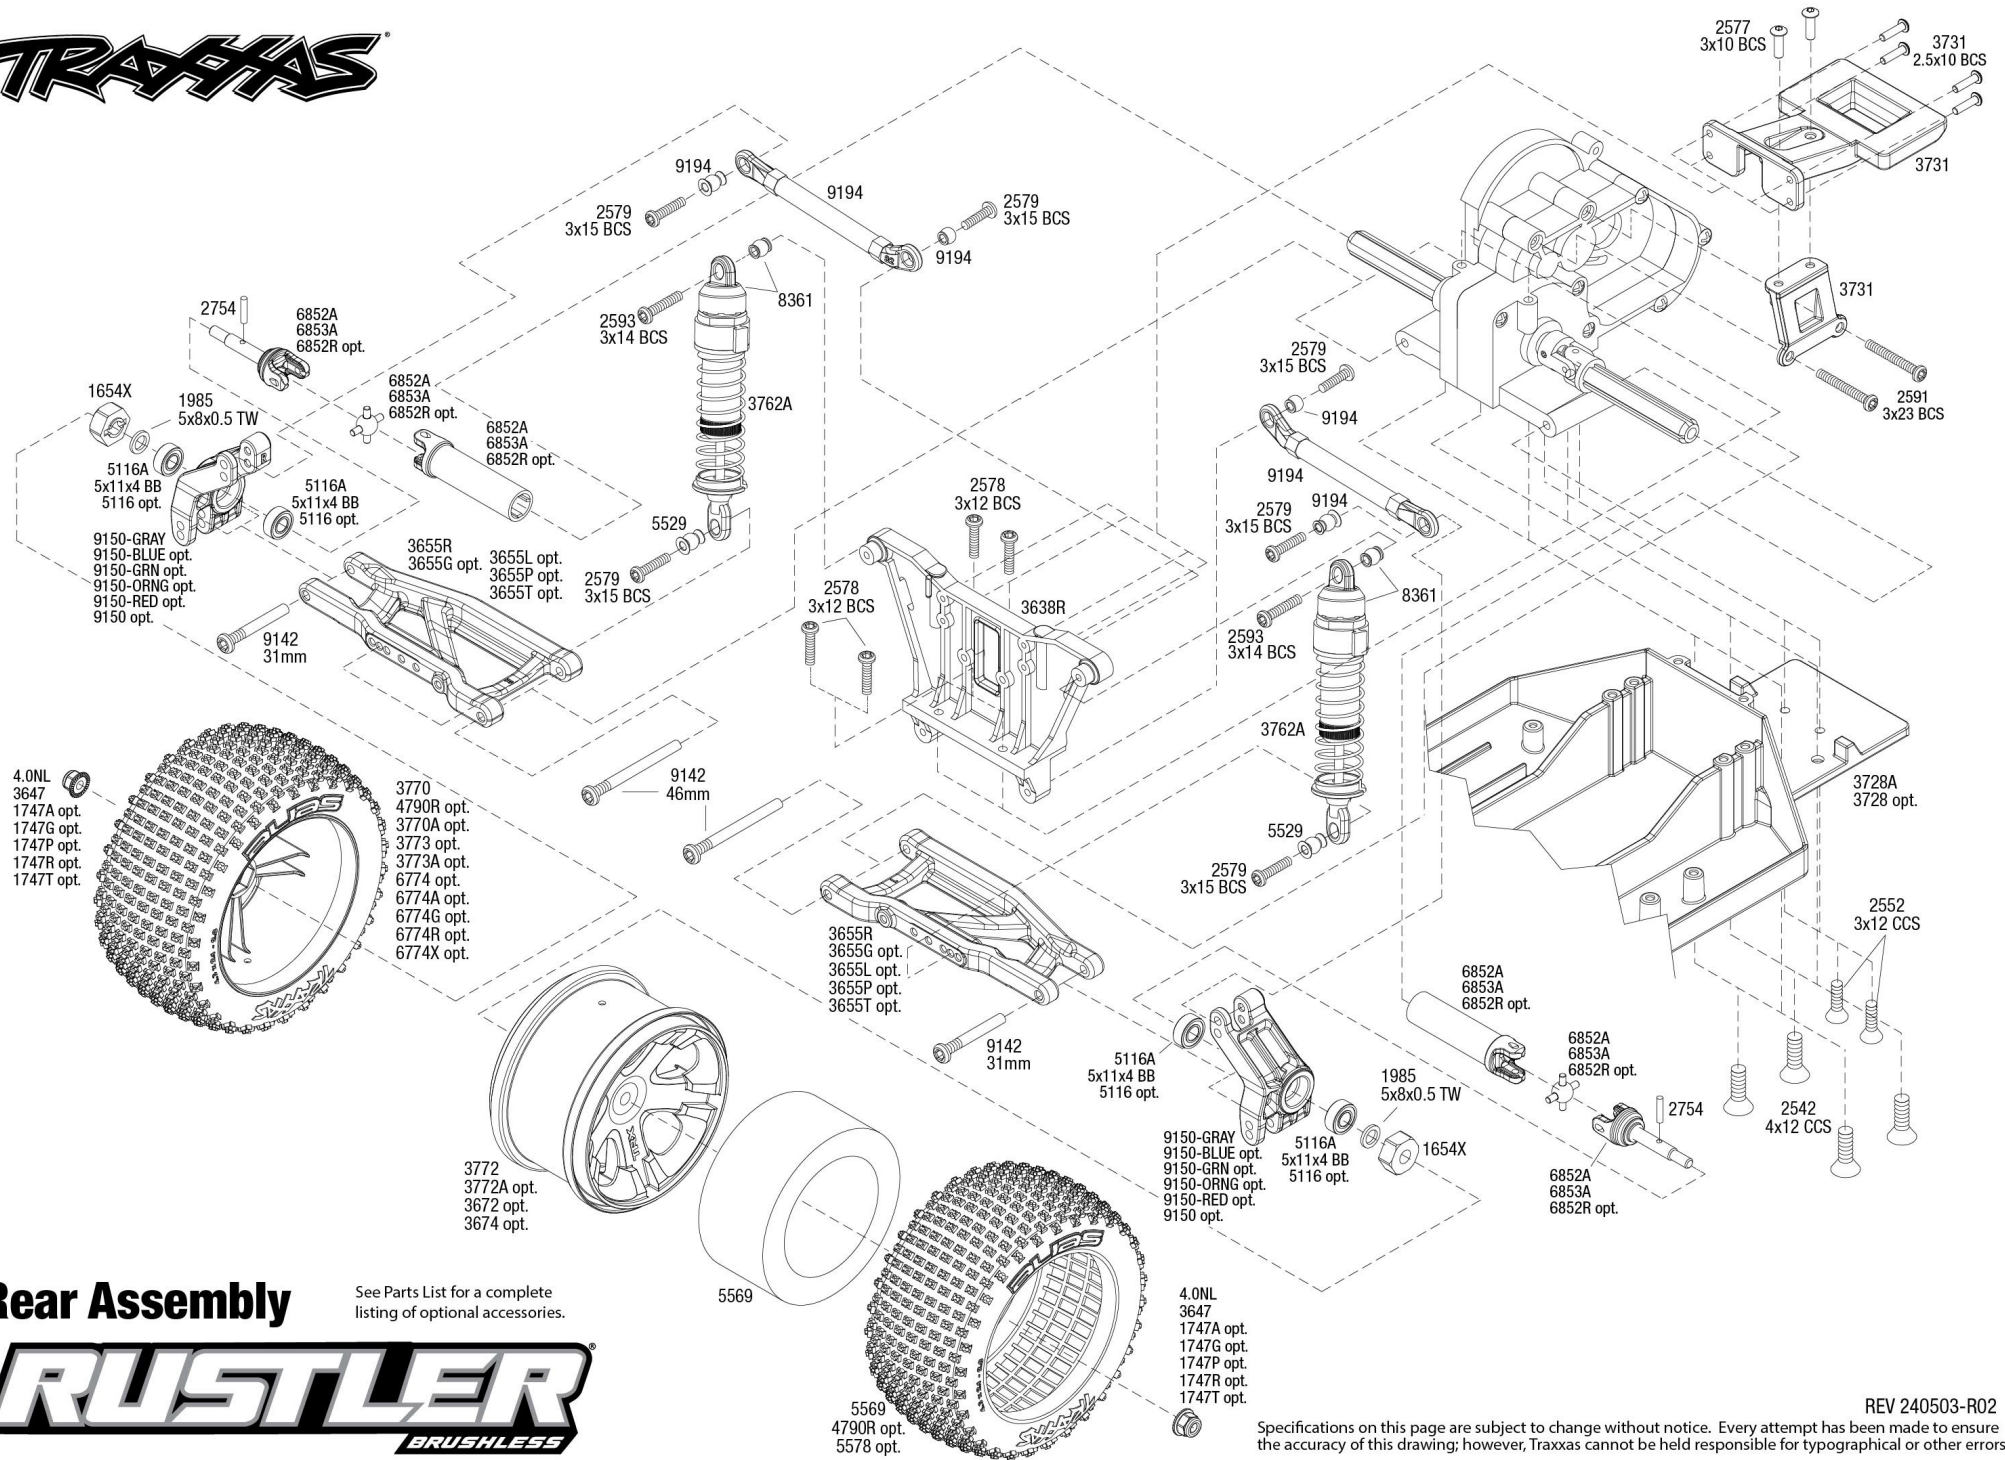

Front Assembly

RUSTLER
BRUSHLESS

See Parts List for a complete listing of optional accessories.

Rear Assembly

See Parts List for a complete listing of optional accessories.

REV 240503-R02
 Specifications on this page are subject to change without notice. Every attempt has been made to ensure the accuracy of this drawing; however, Traxxas cannot be held responsible for typographical or other errors.