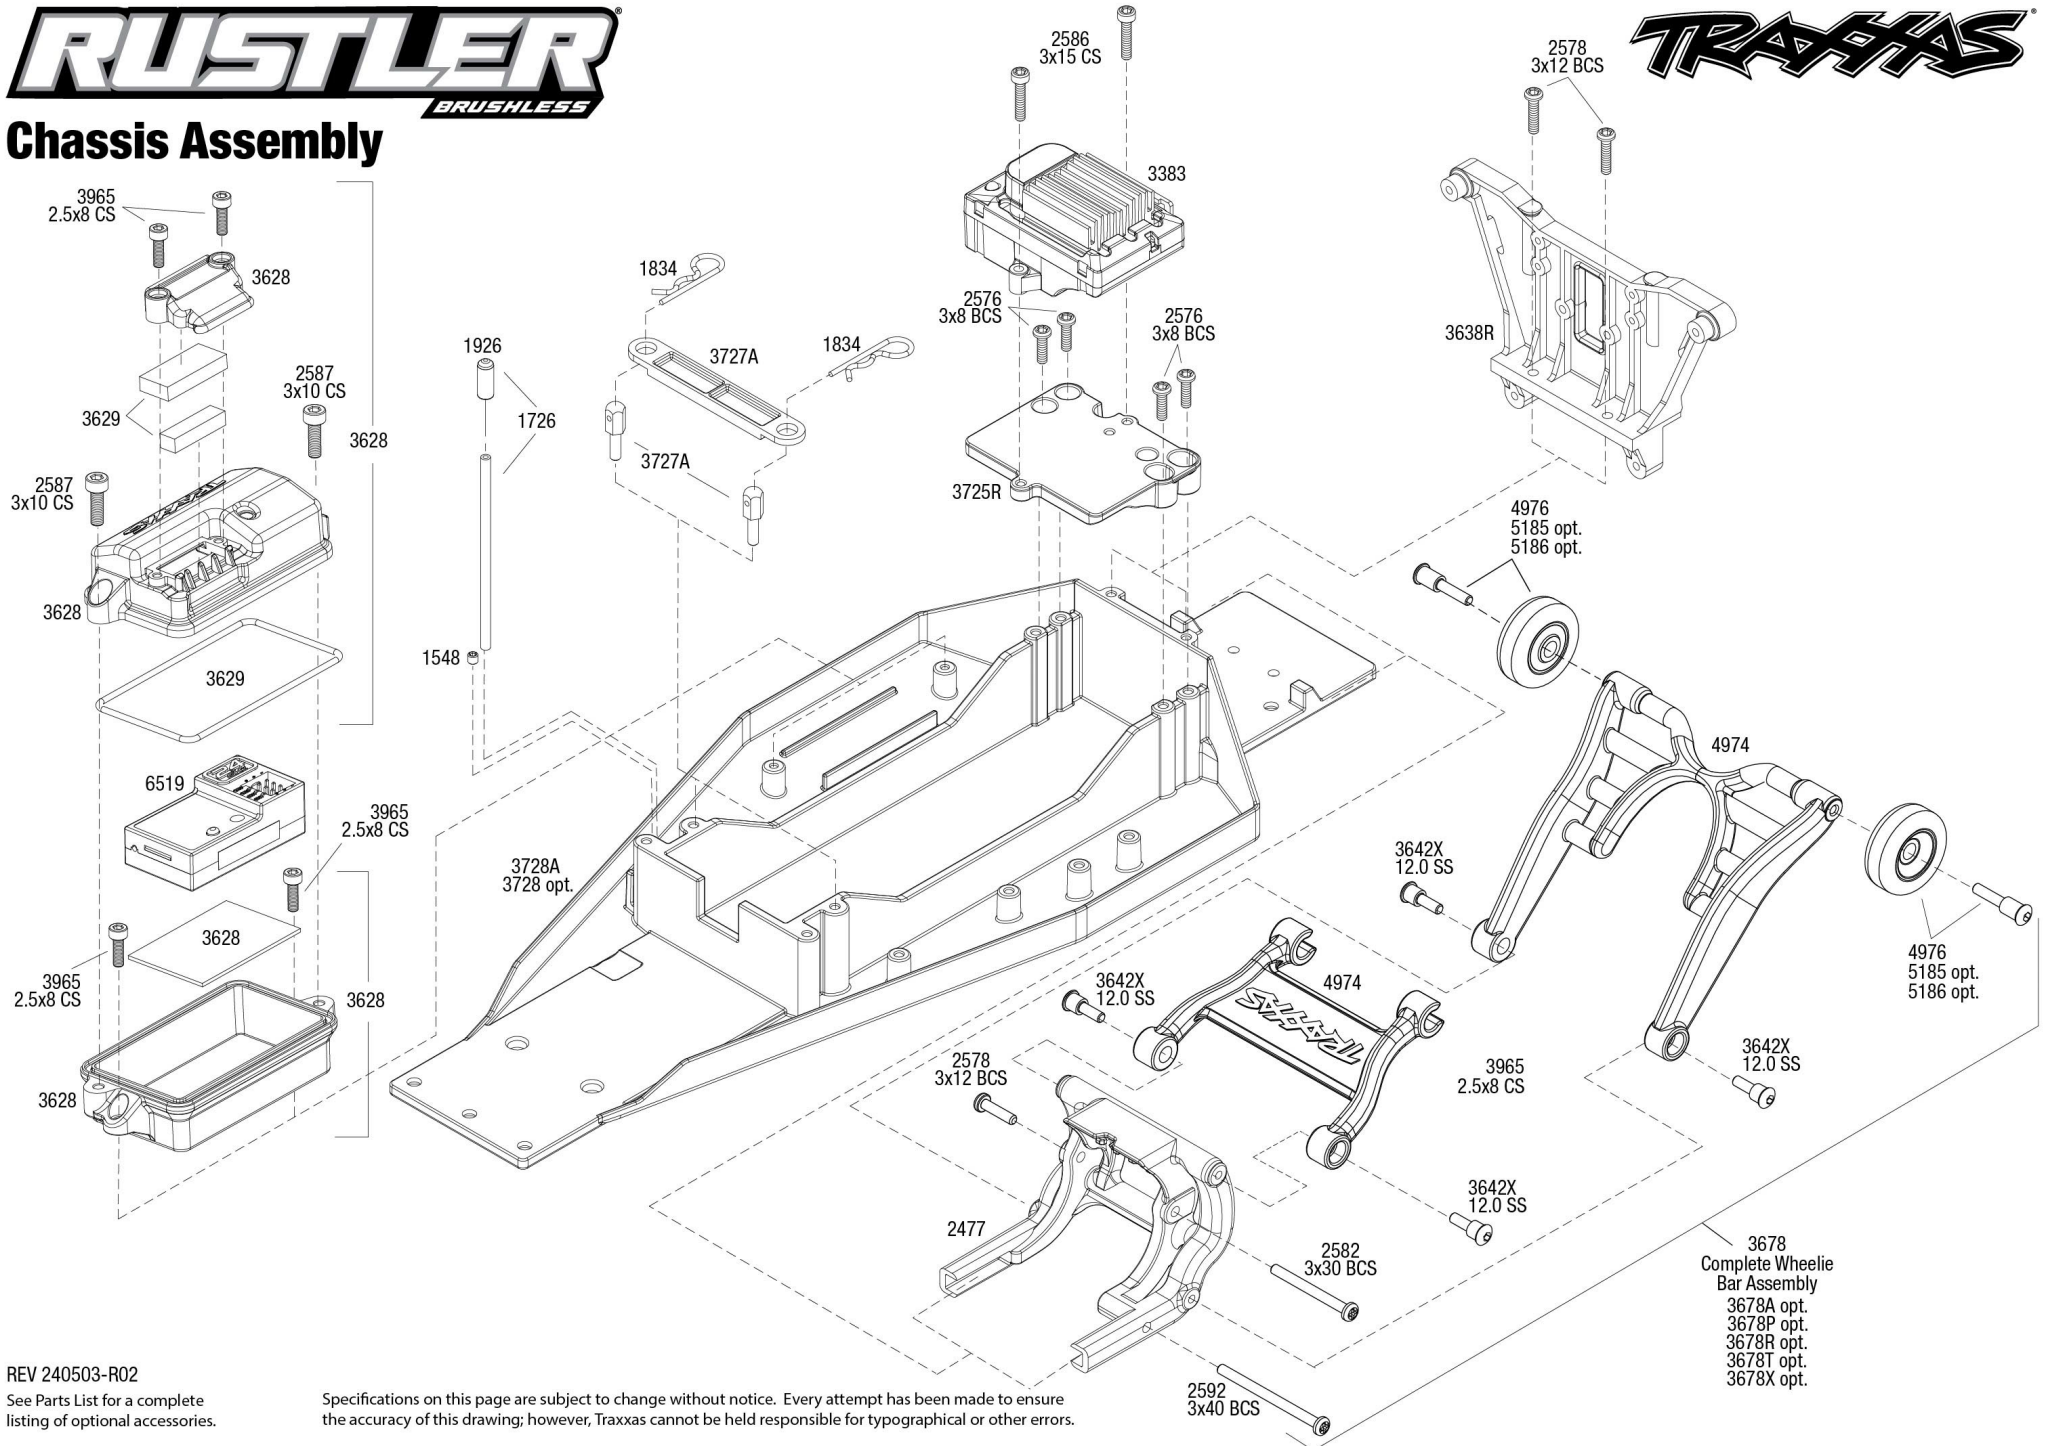

RUSTLER[®]

BRUSHLESS

Body Assembly

See Parts List for a complete listing of optional accessories.

REV 240503-R02

TRAXXAS

Specifications on this page are subject to change without notice. Every attempt has been made to ensure the accuracy of this drawing; however, Traxxas cannot be held responsible for typographical or other errors.

Chassis Assembly

REV 240503-R02
 See Parts List for a complete listing of optional accessories.

Specifications on this page are subject to change without notice. Every attempt has been made to ensure the accuracy of this drawing; however, Traxxas cannot be held responsible for typographical or other errors.