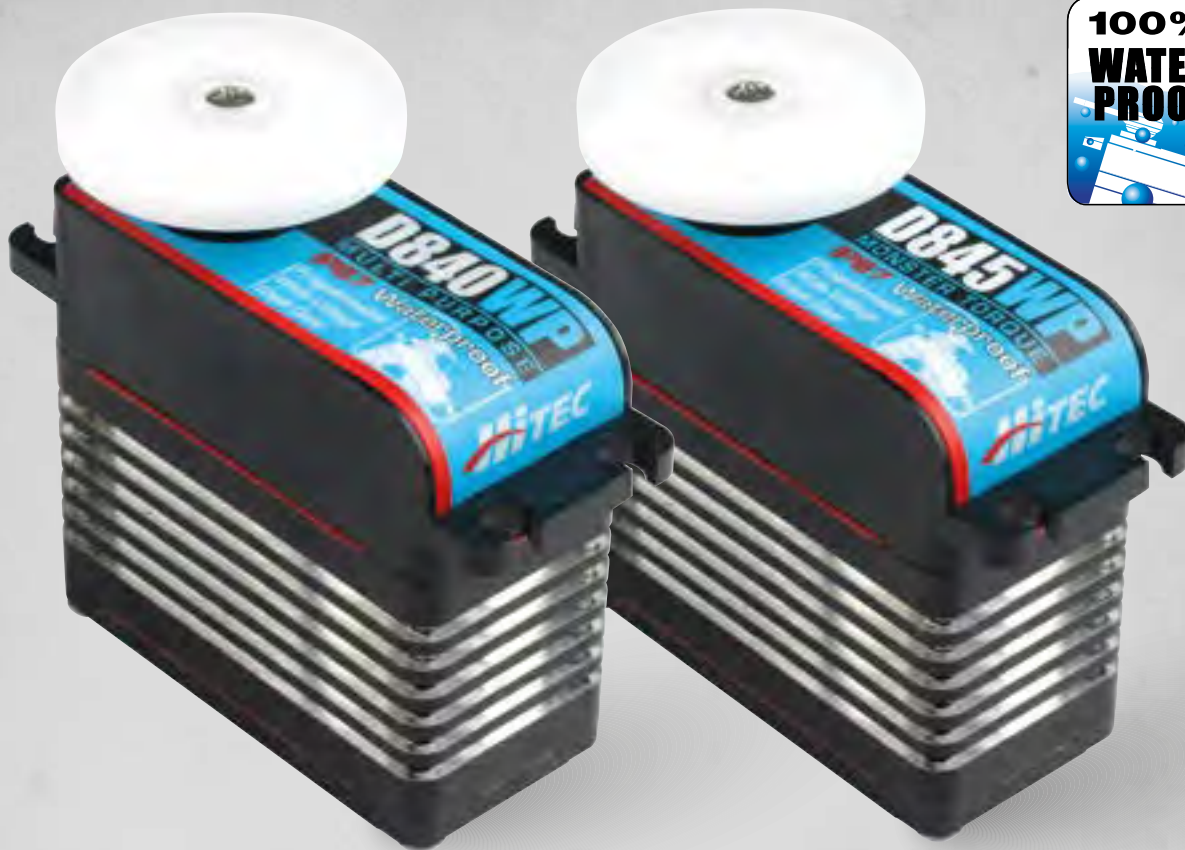

## New items 2016

Hitec is proud to introduce our D-Series Dynamo Servos – the titanium gear, the metal gear and waterproof mega scale. All Hitec D-Series servos have been designed using our brand new, cutting edge, custom engineering. Combining industry leading high-resolution, state-of-the-art ultra-response technology with a 32-bit MCU and 12-bit ADC for unprecedented programmability and flexibility, these servos deliver performance never known before in the market. The speedy, powerful line operates on a wide 4.8 ~ 8.4 voltage range, allowing use with any common battery chemistry without the need for adapters or regulators.

## The Titanium Team

Part #	Model	sec/60° (4,8 / 6,0 / 7,4 V)	kgcm (4,8 / 6,0 / 7,4 V)	Dimensions (mm)	RRP* in €
116 940	D-940TW	0,11 / 0,08 / 0,07	10,0 / 13,5 / 16,5	39,9 x 20,1 x 38,1	149,90
116 945	D-945TW	0,16 / 0,12 / 0,10	14 / 18 / 23	39,9 x 20,1 x 38,1	149,90
116 950	D-950TW	0,23 / 0,17 / 0,14	21 / 29 / 35	39,9 x 20,1 x 38,1	149,90
116 980	D-980TW	0,28 / 0,21 / 0,17	26 / 36 / 44	43,7 x 22,4 x 39x9	179,90

## The Metal Masters

Part #	Model	sec/60° (4,8 / 6,0 / 7,4 V)	kgcm (4,8 / 6,0 / 7,4 V)	Dimensions (mm)	RRP* in €
116 625	D-625MW	0,20 / 0,15 / 0,13	6,3 / 8,8 / 10,0	40,6 x 19,8 x 37,8	42,90
116 645	D-645MW	0,28 / 0,20 / 0,17	8,3 / 11,4 / 13,0	40,6 x 19,8 x 37,8	42,90

## The Mega Scale, Waterproof Duo

Part #	Model	sec/60° (4,8 / 6,0 / 7,4 V)	kgcm (4,8 / 6,0 / 7,4 V)	Dimensions (mm)	RRP* in €
116 840	D-840WP	0,17 / 0,14 / 0,11	19,0 / 24,0 / 30,0	66,0 x 32,0 x 62,0	89,90
116845	D-845WP	0,26 / 0,21 / 0,17	32,5 / 40,5 / 50,0	66,0 x 32,0 x 62,0	89,90