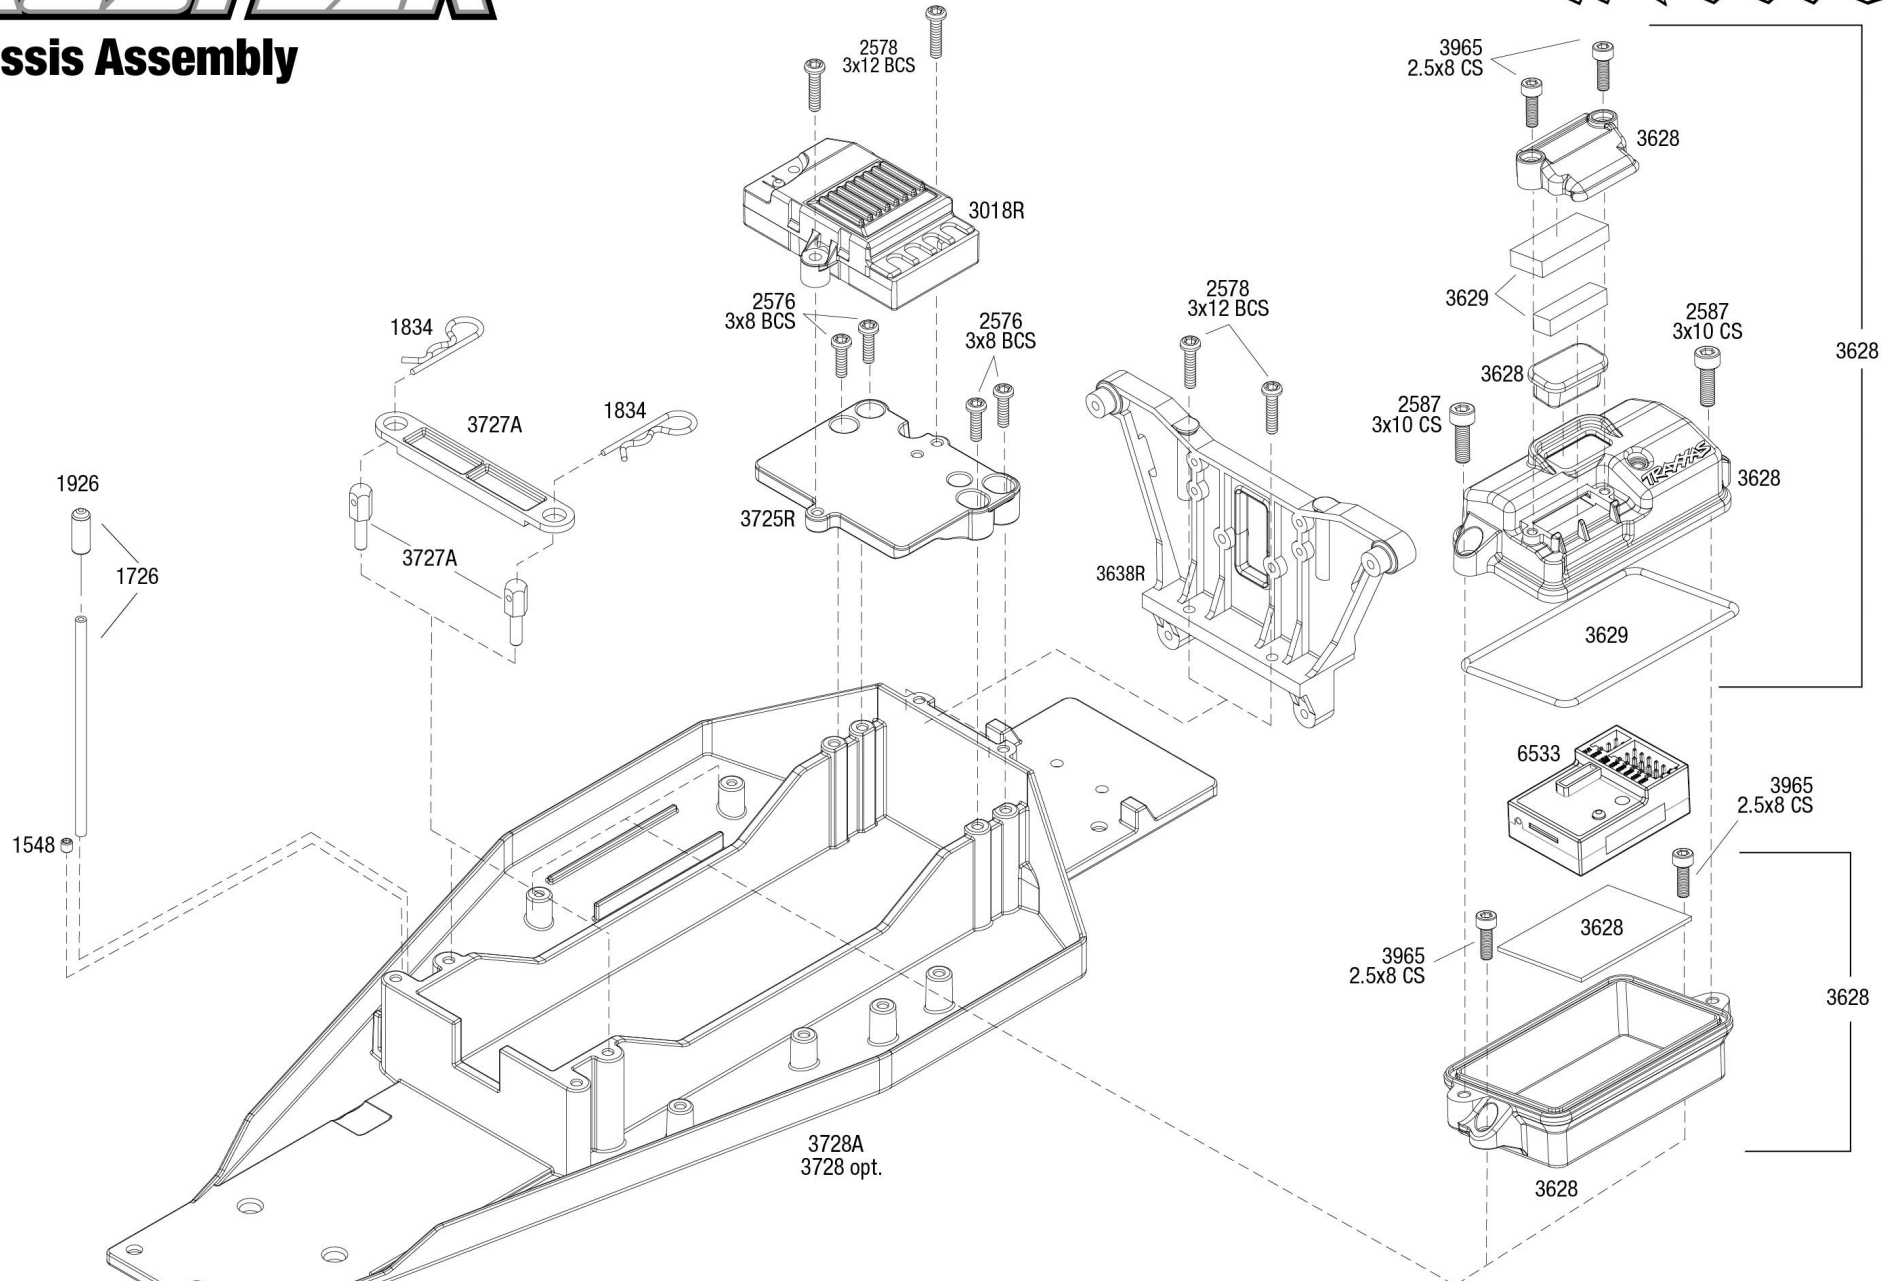

RUSTLER[®]

Body Assembly

See Parts List for a complete listing of optional accessories.

REV 240503-R01

TRAXXAS[®]

Specifications on this page are subject to change without notice. Every attempt has been made to ensure the accuracy of this drawing; however, Traxxas cannot be held responsible for typographical or other errors.

RUSTLER®

Chassis Assembly

REV 240503-R01
See Parts List for a complete listing of optional accessories.

Specifications on this page are subject to change without notice. Every attempt has been made to ensure the accuracy of this drawing; however, Traxxas cannot be held responsible for typographical or other errors.

Rear Assembly

See Parts List for a complete listing of optional accessories.

REV 240503-R01
Specifications on this page are subject to change without notice. Every attempt has been made to ensure the accuracy of this drawing; however, Traxxas cannot be held responsible for typographical or other errors.