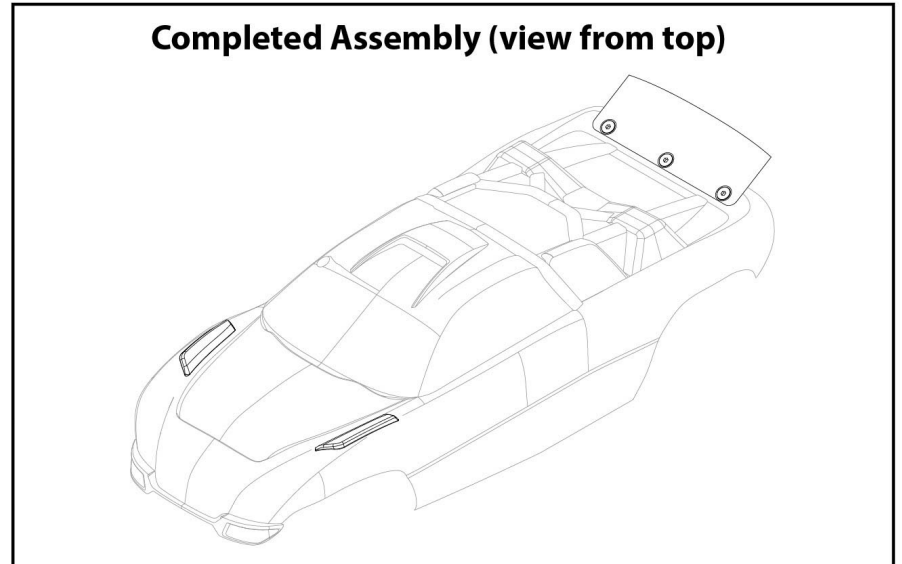

RUSTLER[®]

Body Assembly

See Parts List for a complete listing of optional accessories.

REV 240503-R01

TRAXXAS[®]

Specifications on this page are subject to change without notice. Every attempt has been made to ensure the accuracy of this drawing; however, Traxxas cannot be held responsible for typographical or other errors.