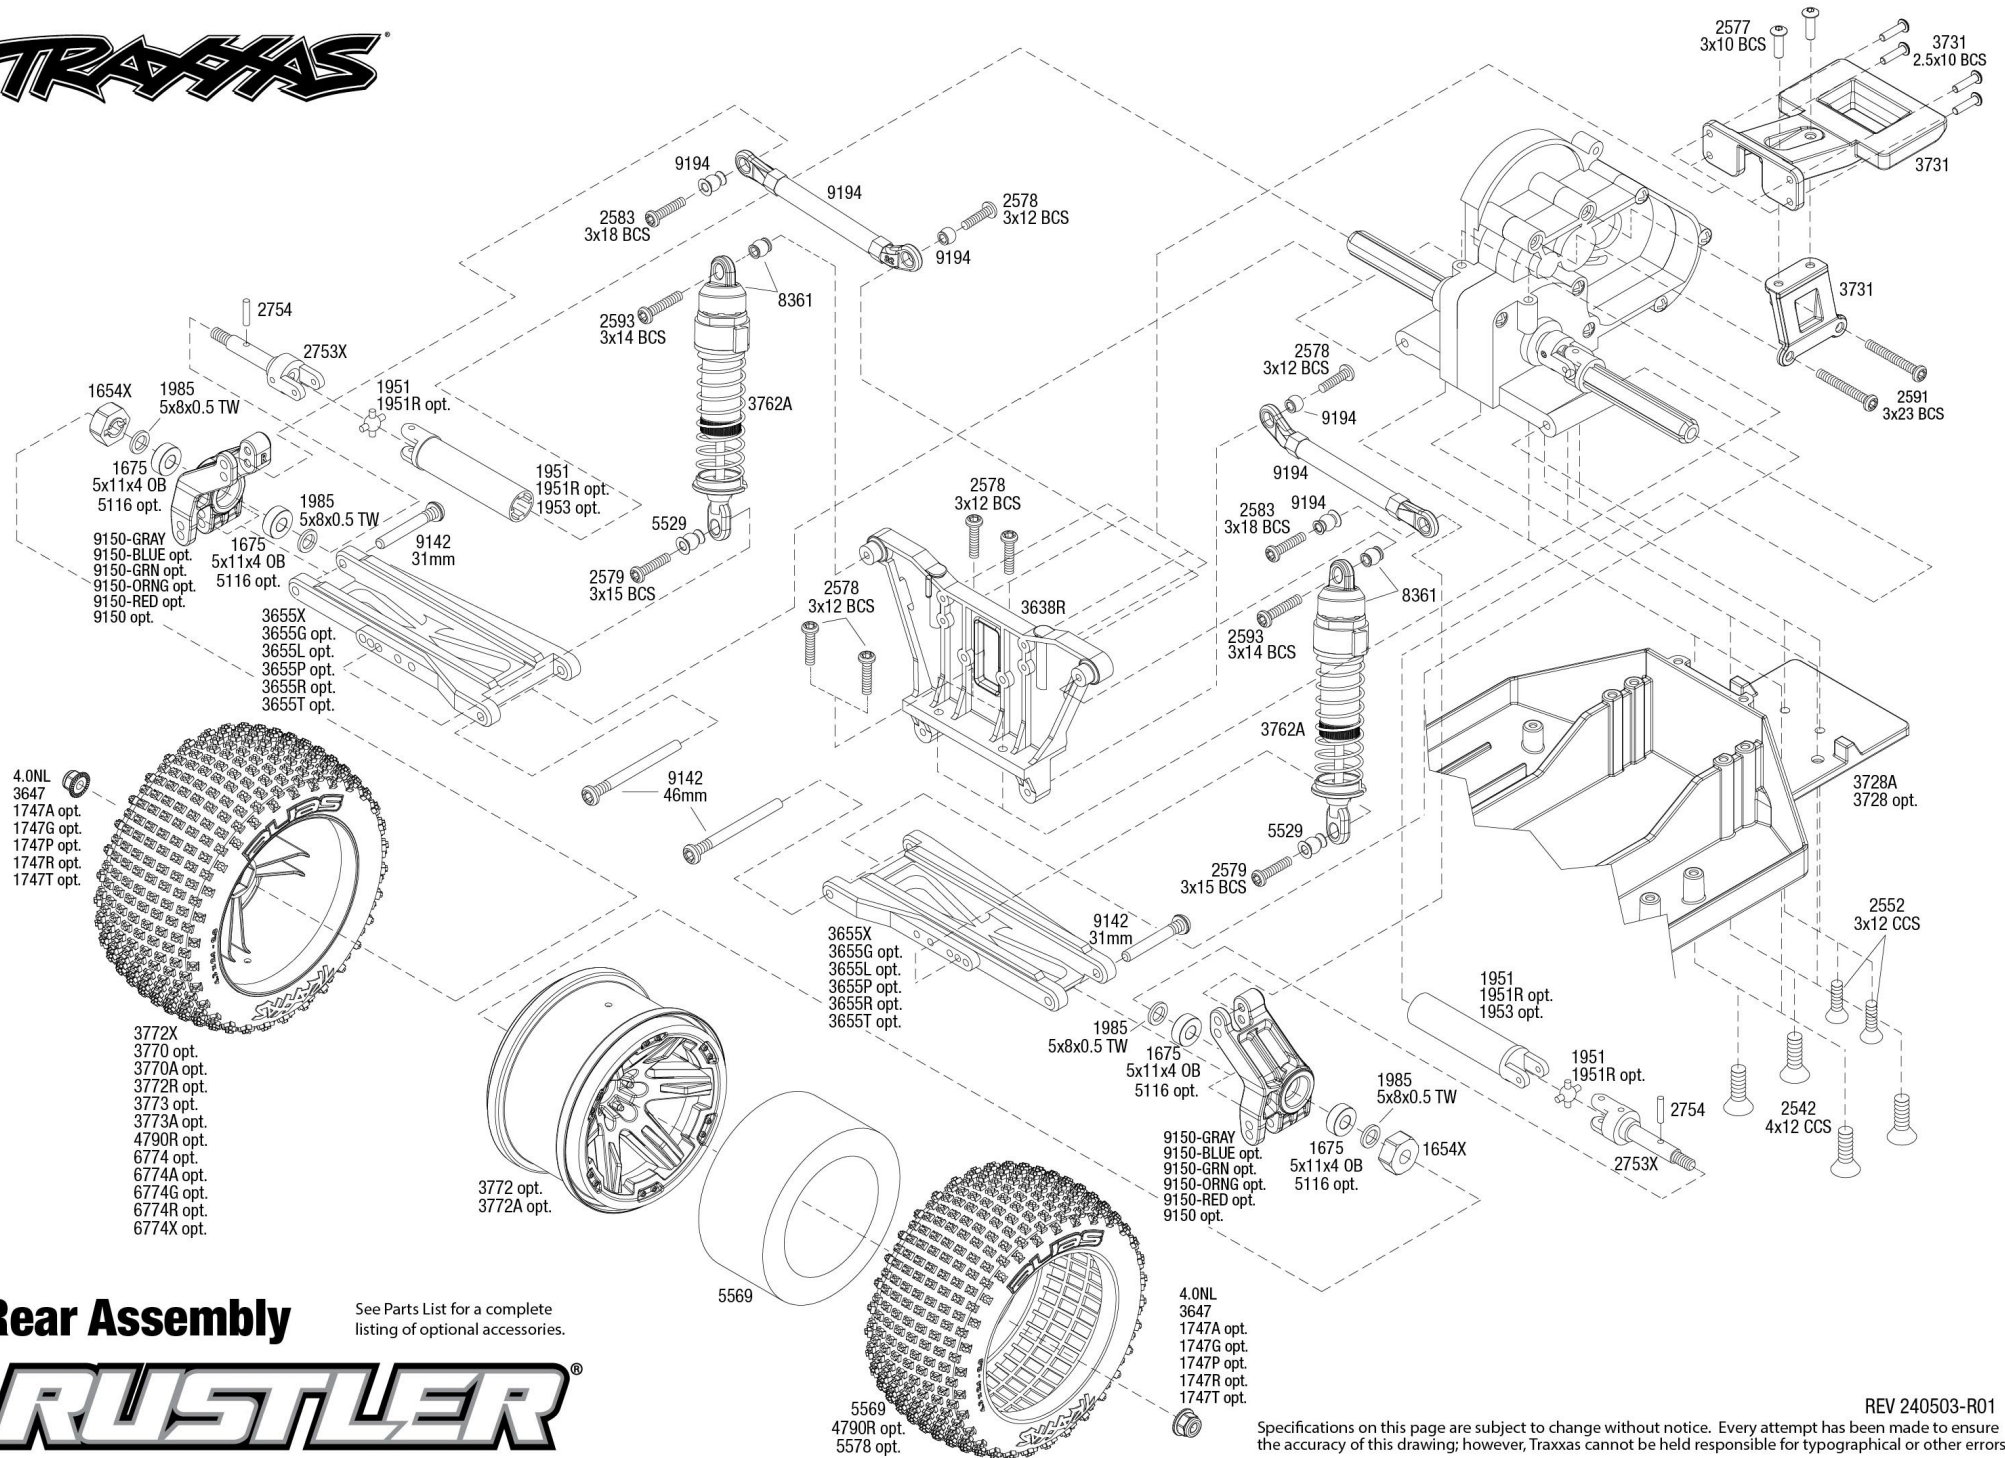

RUSTLER[®]

Body Assembly

See Parts List for a complete listing of optional accessories.

REV 240503-R01

TRAXXAS[®]

Specifications on this page are subject to change without notice. Every attempt has been made to ensure the accuracy of this drawing; however, Traxxas cannot be held responsible for typographical or other errors.

RUSTLER®

Chassis Assembly

REV 240503-R01
See Parts List for a complete listing of optional accessories.

Specifications on this page are subject to change without notice. Every attempt has been made to ensure the accuracy of this drawing; however, Traxxas cannot be held responsible for typographical or other errors.