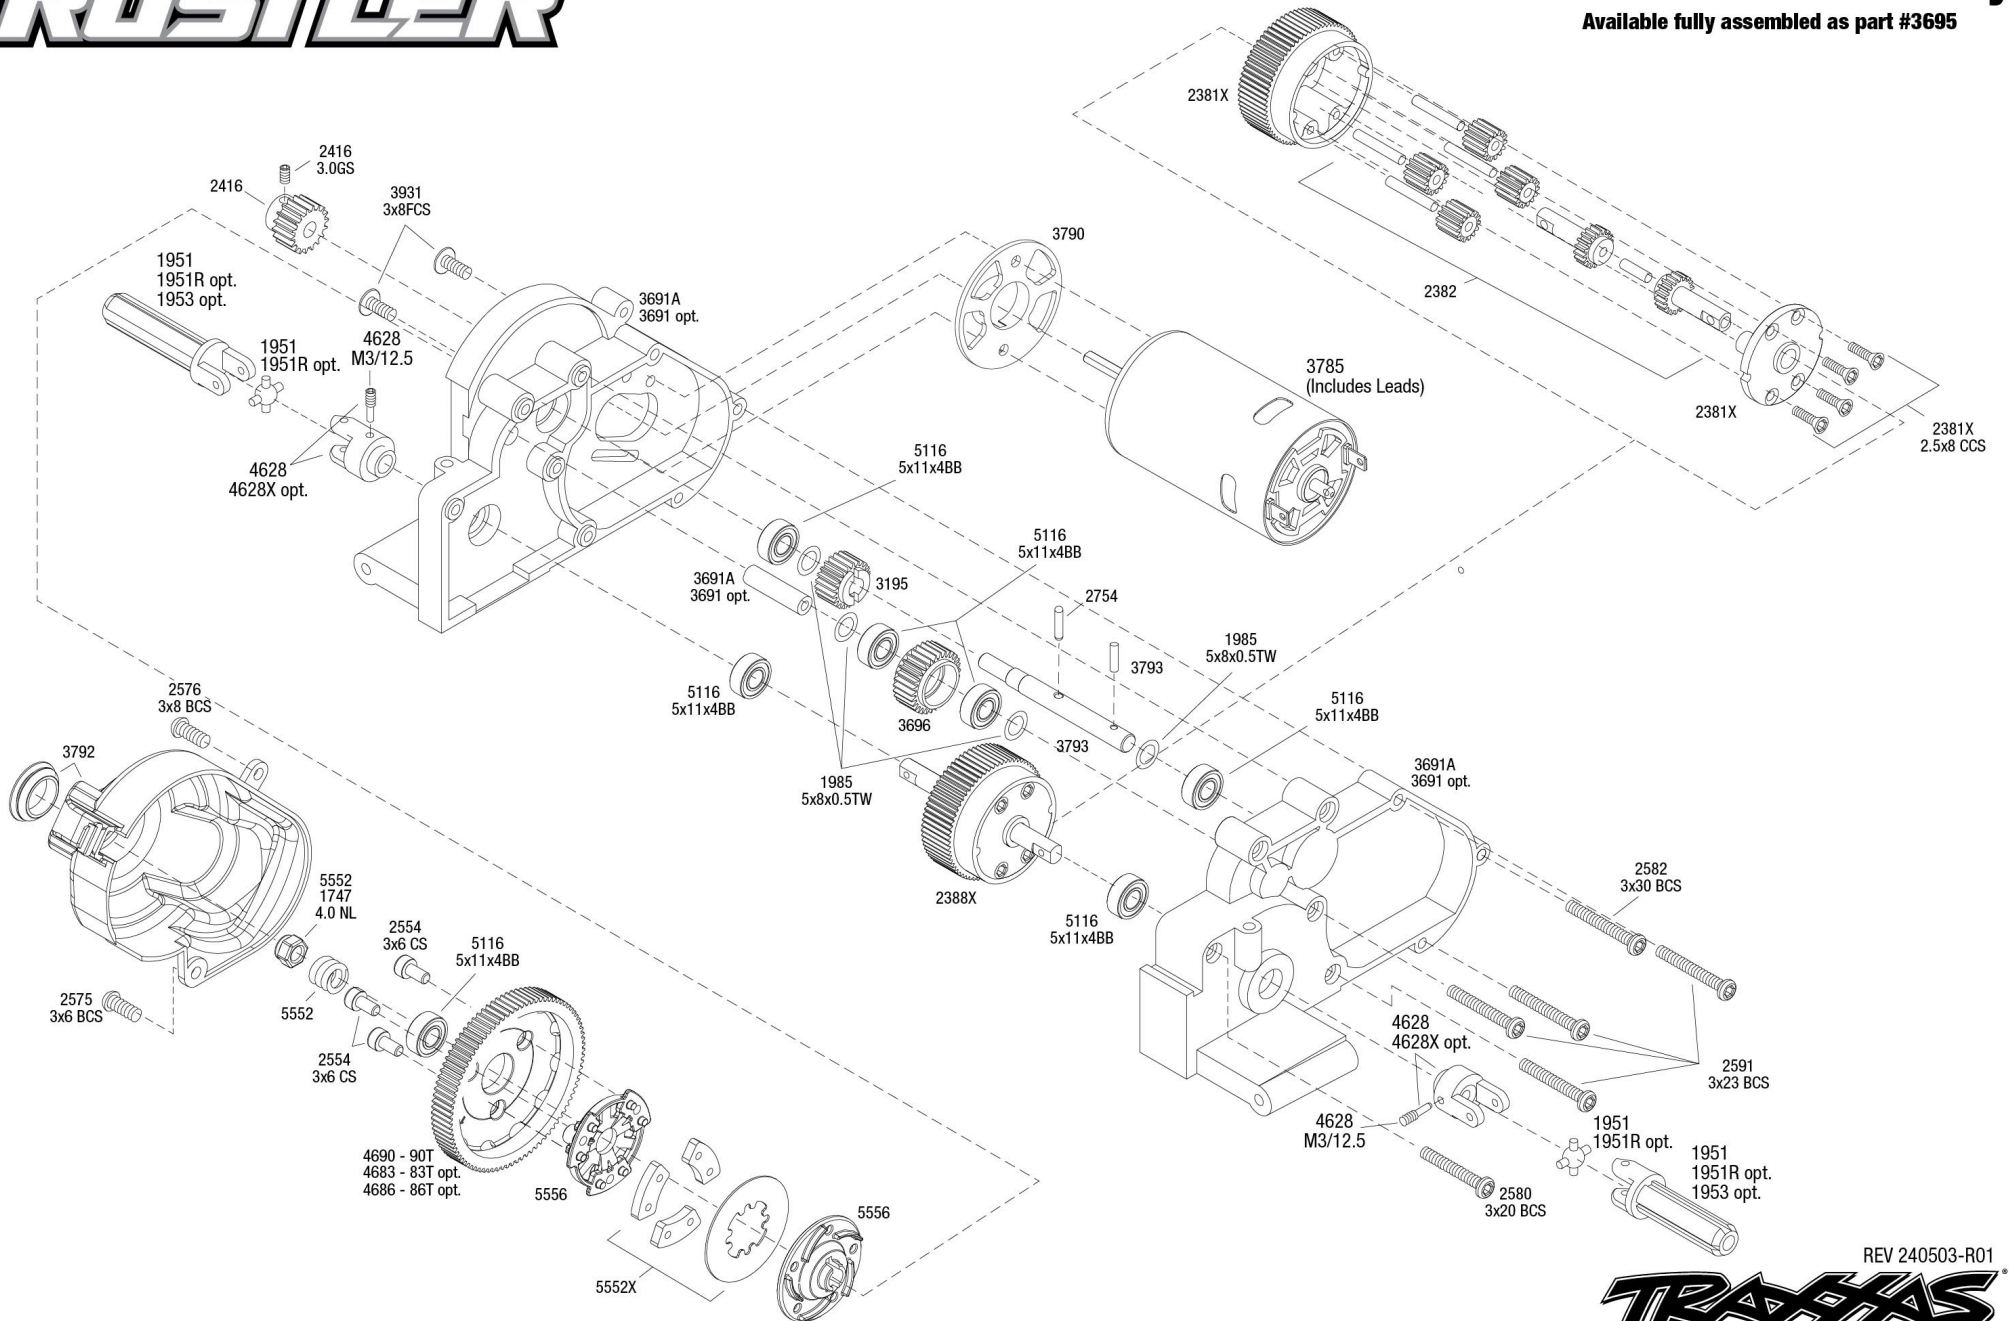

RUSTLER[®]

Body Assembly

See Parts List for a complete listing of optional accessories.

REV 240503-R01

TRAXXAS[®]

Specifications on this page are subject to change without notice. Every attempt has been made to ensure the accuracy of this drawing; however, Traxxas cannot be held responsible for typographical or other errors.

RUSTLER®

Chassis Assembly

REV 240503-R01
See Parts List for a complete listing of optional accessories.

Specifications on this page are subject to change without notice. Every attempt has been made to ensure the accuracy of this drawing; however, Traxxas cannot be held responsible for typographical or other errors.

Rear Assembly

See Parts List for a complete listing of optional accessories.

REV 240503-R01
Specifications on this page are subject to change without notice. Every attempt has been made to ensure the accuracy of this drawing; however, Traxxas cannot be held responsible for typographical or other errors.