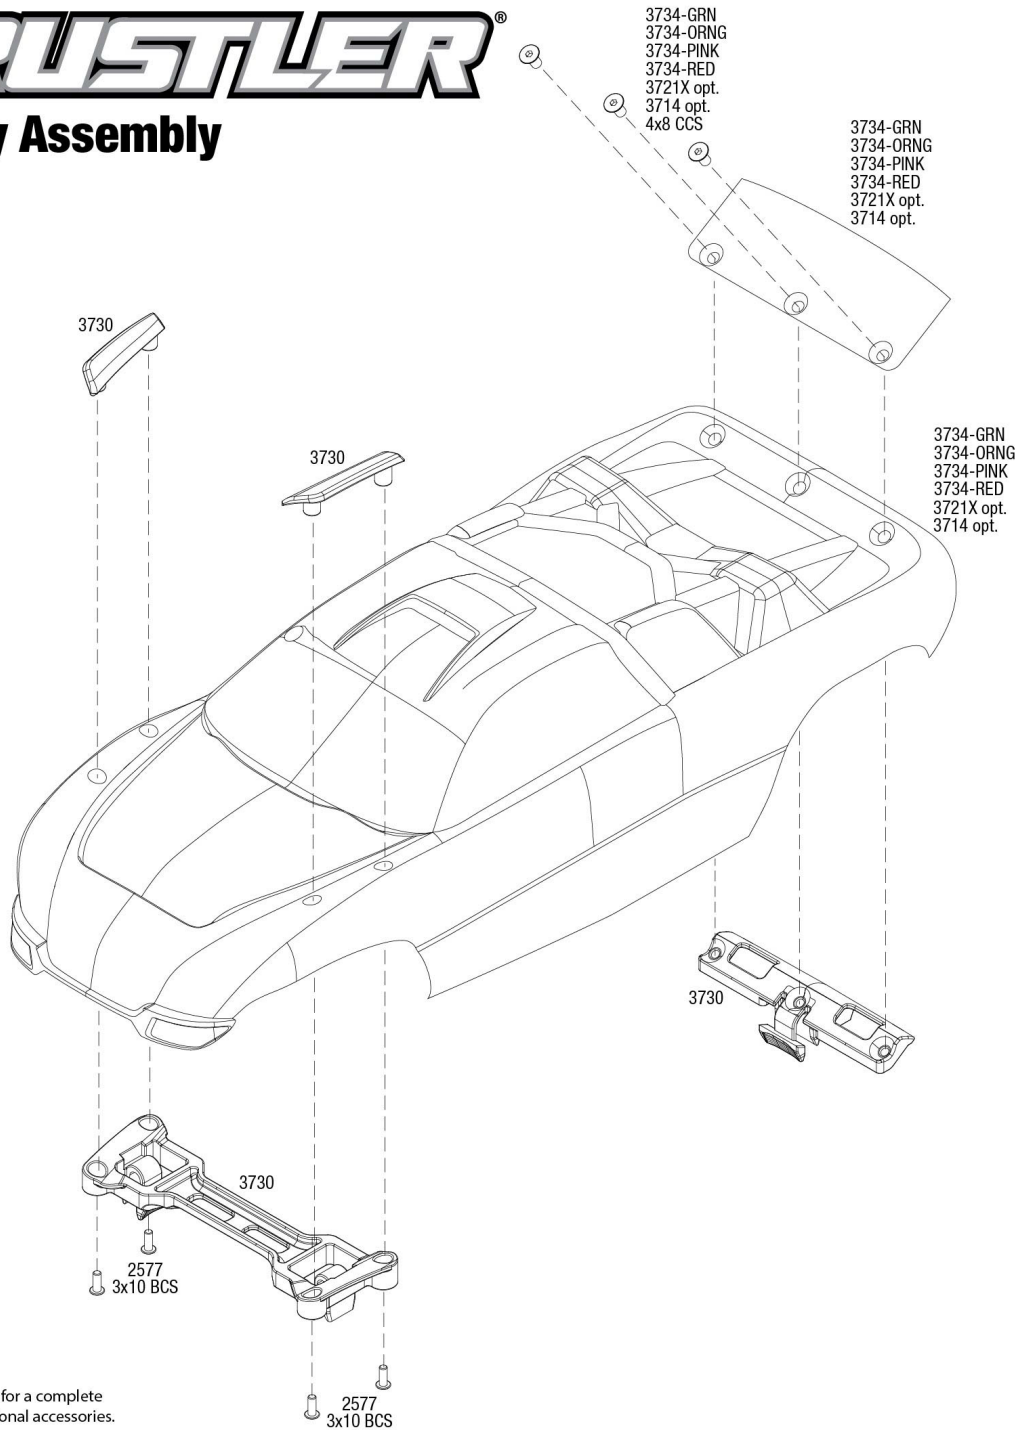

RUSTLER[®]

Body Assembly

See Parts List for a complete listing of optional accessories.

REV 240503-R01

TRAXXAS[®]

Specifications on this page are subject to change without notice. Every attempt has been made to ensure the accuracy of this drawing; however, Traxxas cannot be held responsible for typographical or other errors.

RUSTLER®

Chassis Assembly

REV 240503-R01
See Parts List for a complete listing of optional accessories.

Specifications on this page are subject to change without notice. Every attempt has been made to ensure the accuracy of this drawing; however, Traxxas cannot be held responsible for typographical or other errors.

Rear Assembly

See Parts List for a complete listing of optional accessories.

REV 240503-R01
Specifications on this page are subject to change without notice. Every attempt has been made to ensure the accuracy of this drawing; however, Traxxas cannot be held responsible for typographical or other errors.