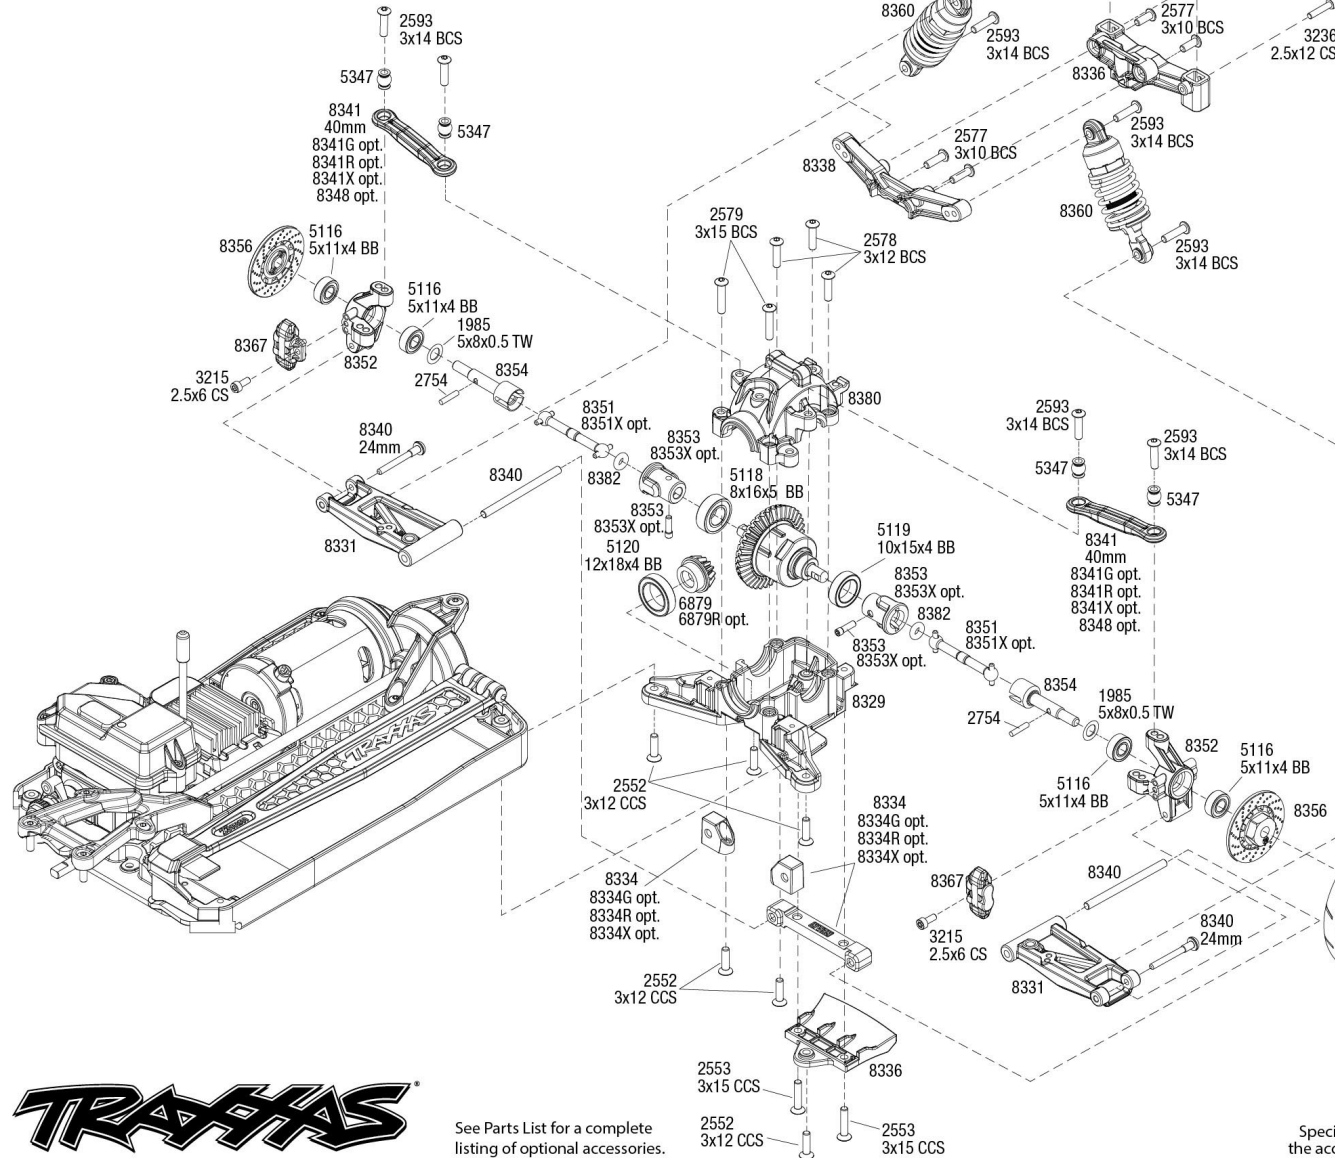

4TEC20 BL-2

AWD CHASSIS

Rear Assembly

See Parts List for a complete listing of optional accessories.

REV 240104-R02
Specifications on this page are subject to change without notice. Every attempt has been made to ensure the accuracy of this drawing; however, Traxxas cannot be held responsible for typographical or other errors.