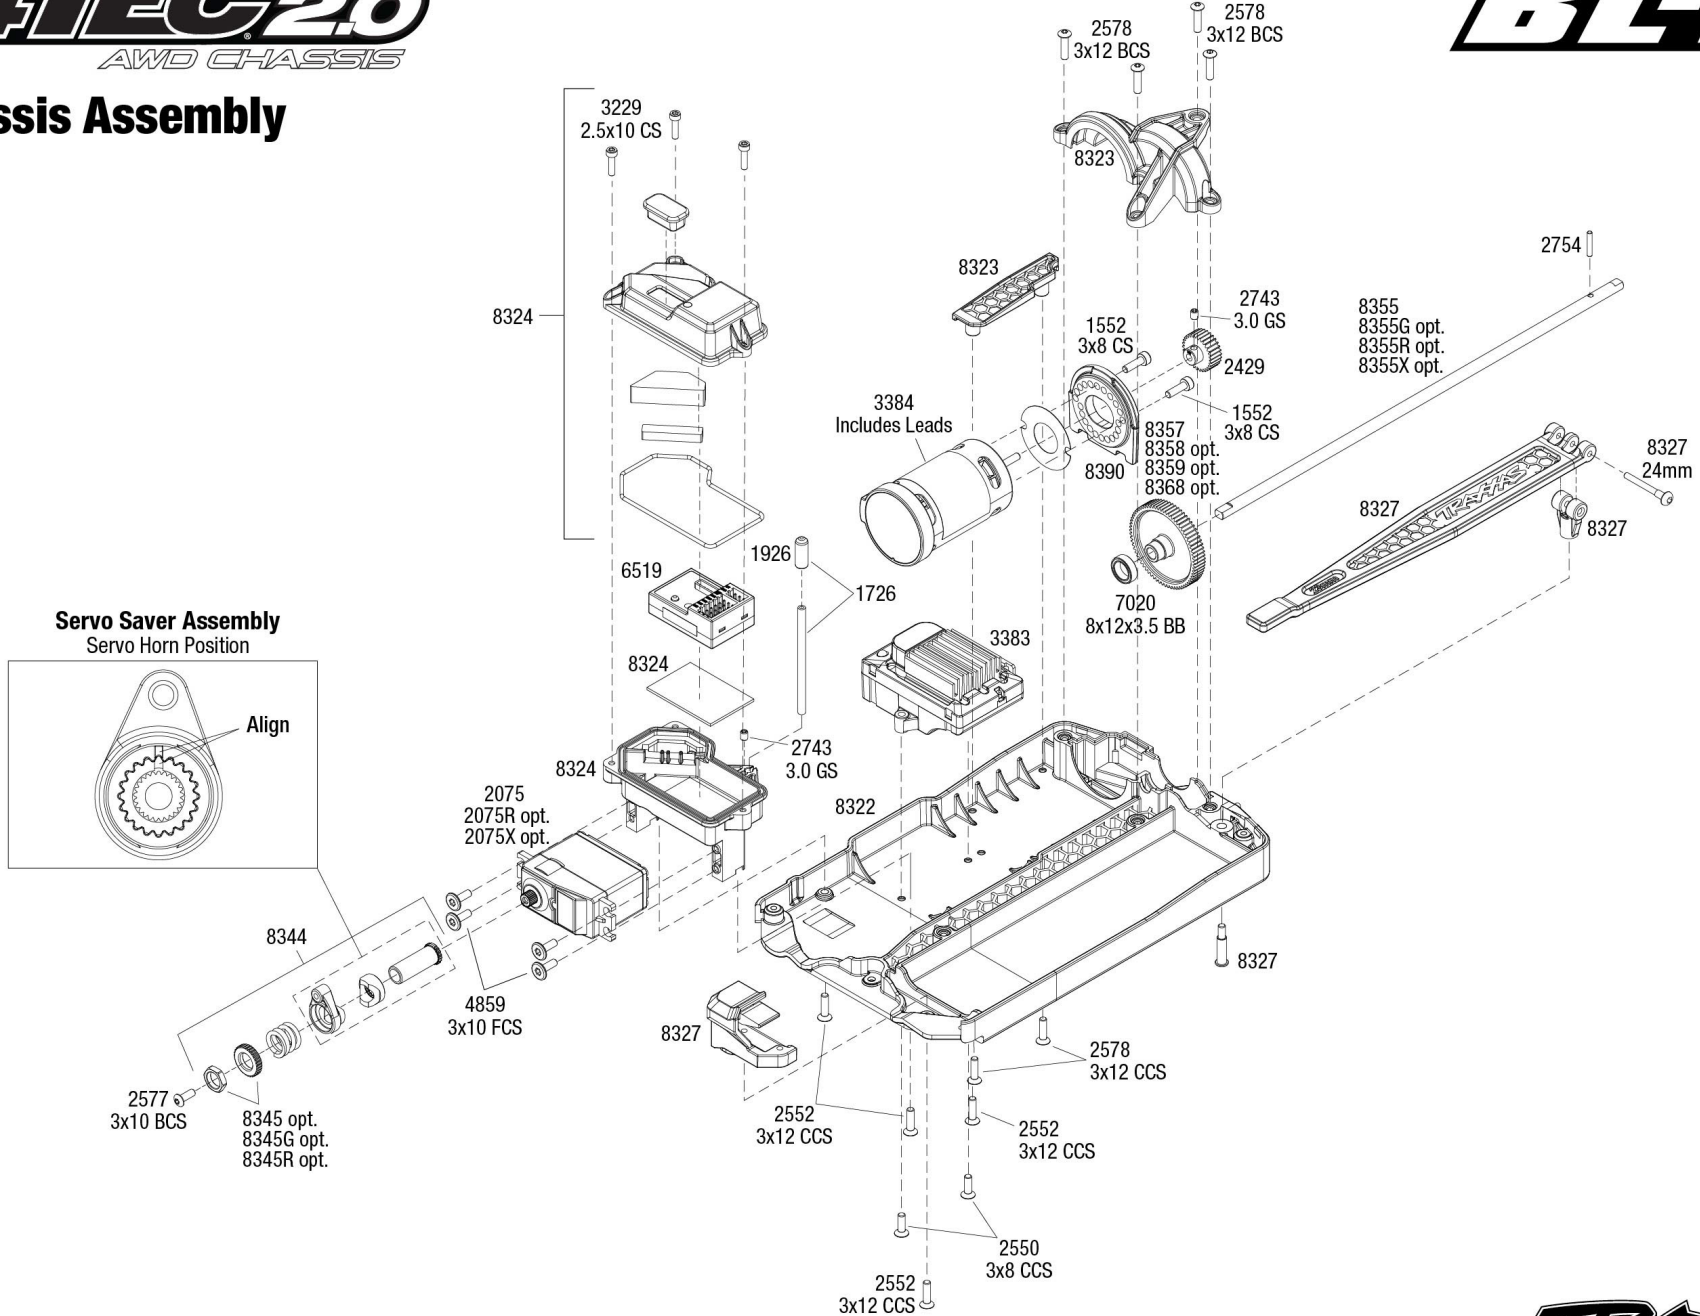

Chassis Assembly

See Parts List for a complete listing of optional accessories.

Specifications on this page are subject to change without notice. Every attempt has been made to ensure the accuracy of this drawing; however, Traxxas cannot be held responsible for typographical or other errors.

BL-2S

4TEC2.0

AWD CHASSIS

Front Assembly

REV 240104-R02

Specifications on this page are subject to change without notice. Every attempt has been made to ensure the accuracy of this drawing; however, Traxxas cannot be held responsible for typographical or other errors.

See Parts List for a complete listing of optional accessories.

TRAXXAS

4TEC20

AWD CHASSIS

Modular Assembly

BL-2S

See Parts List for a complete listing of optional accessories.

Specifications on this page are subject to change without notice. Every attempt has been made to ensure the accuracy of this drawing; however, Traxxas cannot be held responsible for typographical or other errors.

REV 240104-R02

TRAXXAS

4TEC20 BL-2

AWD CHASSIS

Rear Assembly

See Parts List for a complete listing of optional accessories.

REV 240104-R02
Specifications on this page are subject to change without notice. Every attempt has been made to ensure the accuracy of this drawing; however, Traxxas cannot be held responsible for typographical or other errors.