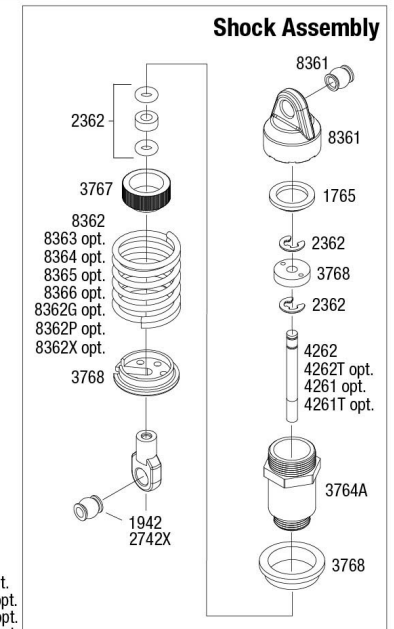

BL-2S

4TEC2.0

AWD CHASSIS

Front Assembly

REV 240104-R02

Specifications on this page are subject to change without notice. Every attempt has been made to ensure the accuracy of this drawing; however, Traxxas cannot be held responsible for typographical or other errors.

See Parts List for a complete listing of optional accessories.

TRAXXAS

4TEC20

AWD CHASSIS

Modular Assembly

BL-2S

See Parts List for a complete listing of optional accessories.

Specifications on this page are subject to change without notice. Every attempt has been made to ensure the accuracy of this drawing; however, Traxxas cannot be held responsible for typographical or other errors.

REV 240104-R02

TRAXXAS

4TEC20 BL-2

AWD CHASSIS

Rear Assembly

See Parts List for a complete listing of optional accessories.

REV 240104-R02
Specifications on this page are subject to change without notice. Every attempt has been made to ensure the accuracy of this drawing; however, Traxxas cannot be held responsible for typographical or other errors.