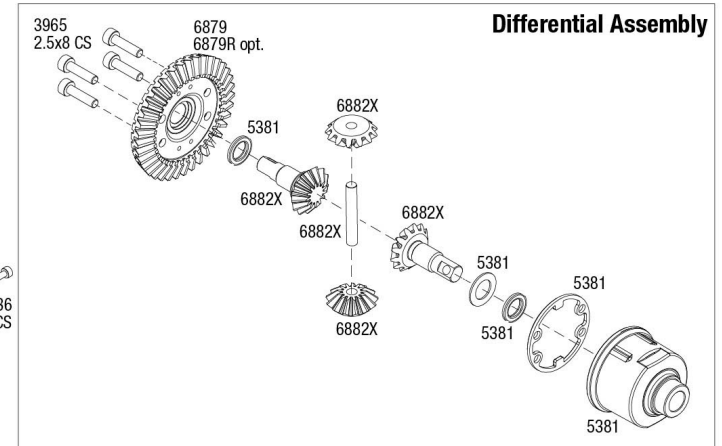

BL-2S

4TEC2.0

AWD CHASSIS

Front Assembly

REV 240104-R02

Specifications on this page are subject to change without notice. Every attempt has been made to ensure the accuracy of this drawing; however, Traxxas cannot be held responsible for typographical or other errors.

See Parts List for a complete listing of optional accessories.

TRAXXAS

4TEC20

AWD CHASSIS

Modular Assembly

BL-2S

See Parts List for a complete listing of optional accessories.

Specifications on this page are subject to change without notice. Every attempt has been made to ensure the accuracy of this drawing; however, Traxxas cannot be held responsible for typographical or other errors.

REV 240104-R02

TRAXXAS

4TEC20 BL-2

AWD CHASSIS

Rear Assembly

See Parts List for a complete listing of optional accessories.

REV 240104-R02
Specifications on this page are subject to change without notice. Every attempt has been made to ensure the accuracy of this drawing; however, Traxxas cannot be held responsible for typographical or other errors.