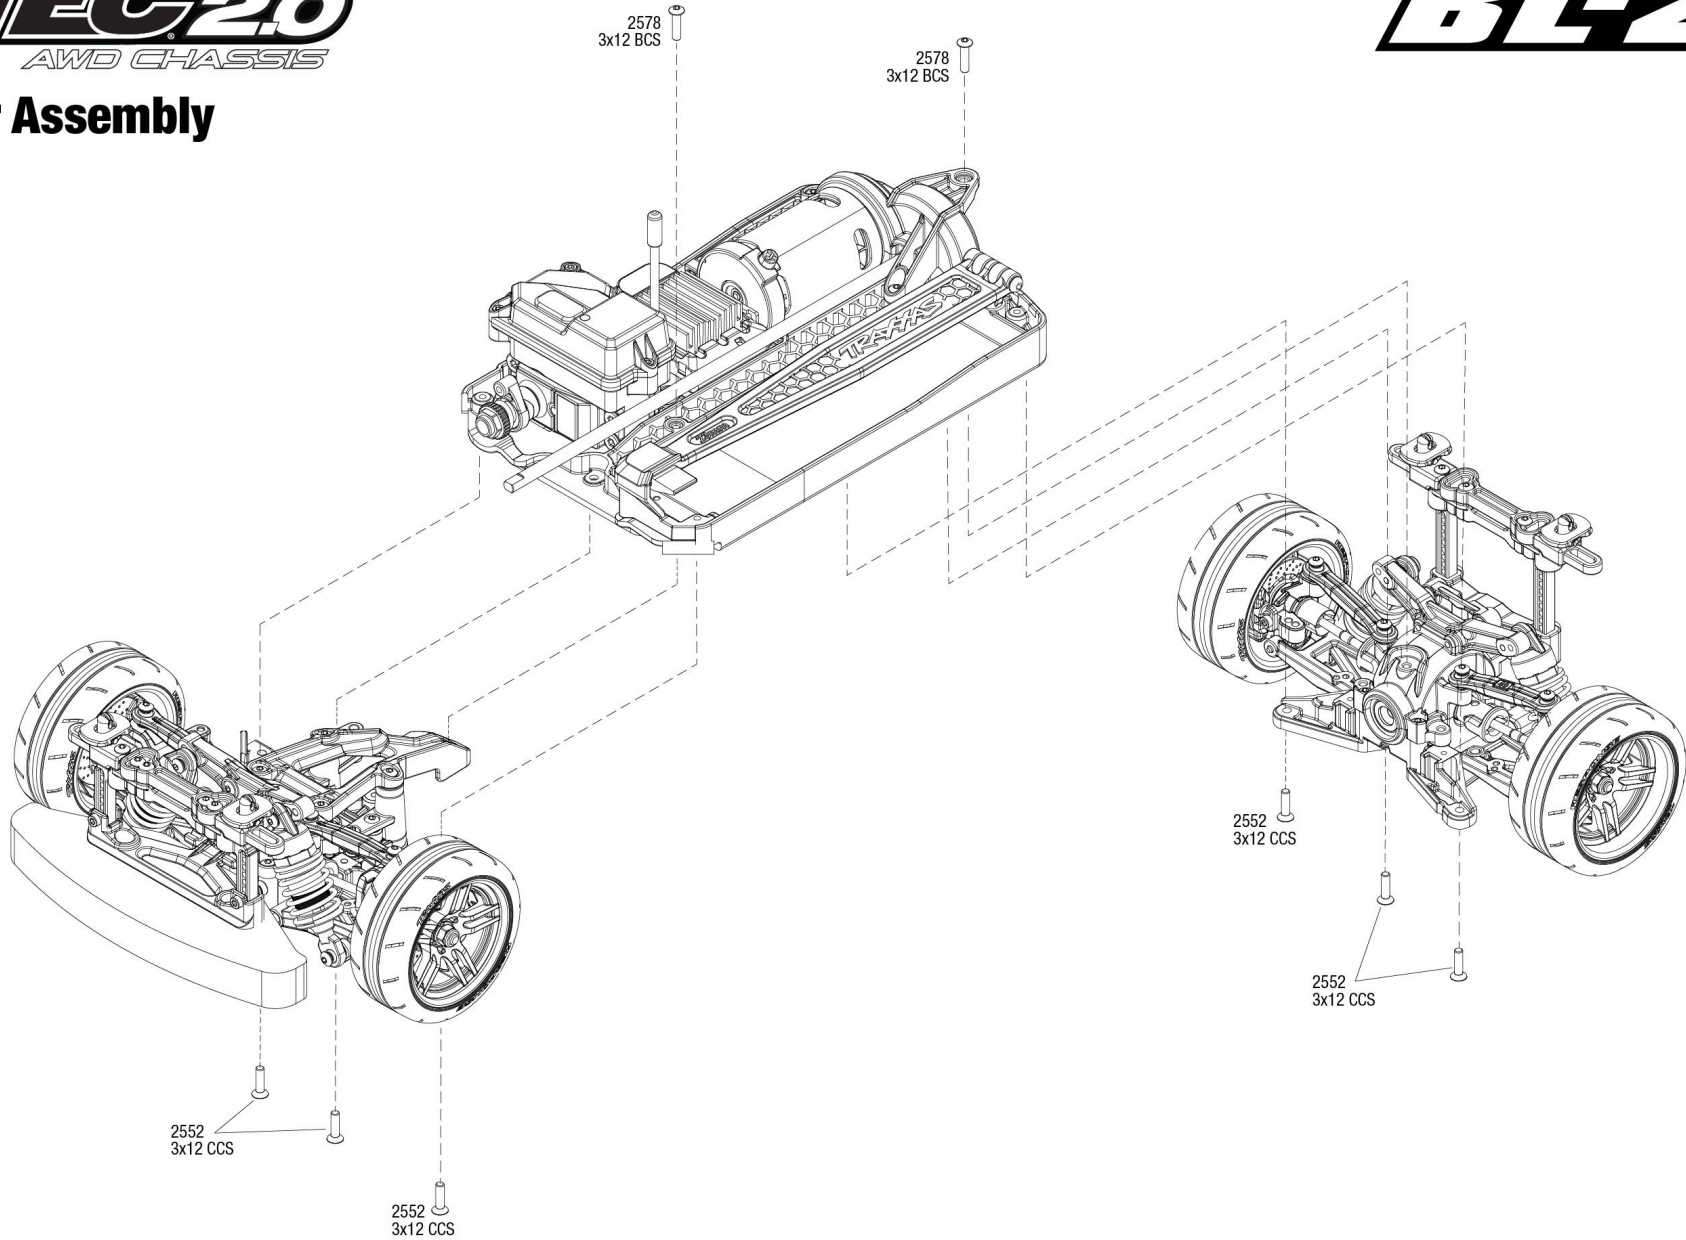

4TEC20

AWD CHASSIS

Modular Assembly

BL-2S

See Parts List for a complete listing of optional accessories.

Specifications on this page are subject to change without notice. Every attempt has been made to ensure the accuracy of this drawing; however, Traxxas cannot be held responsible for typographical or other errors.

REV 240104-R02

TRAXXAS