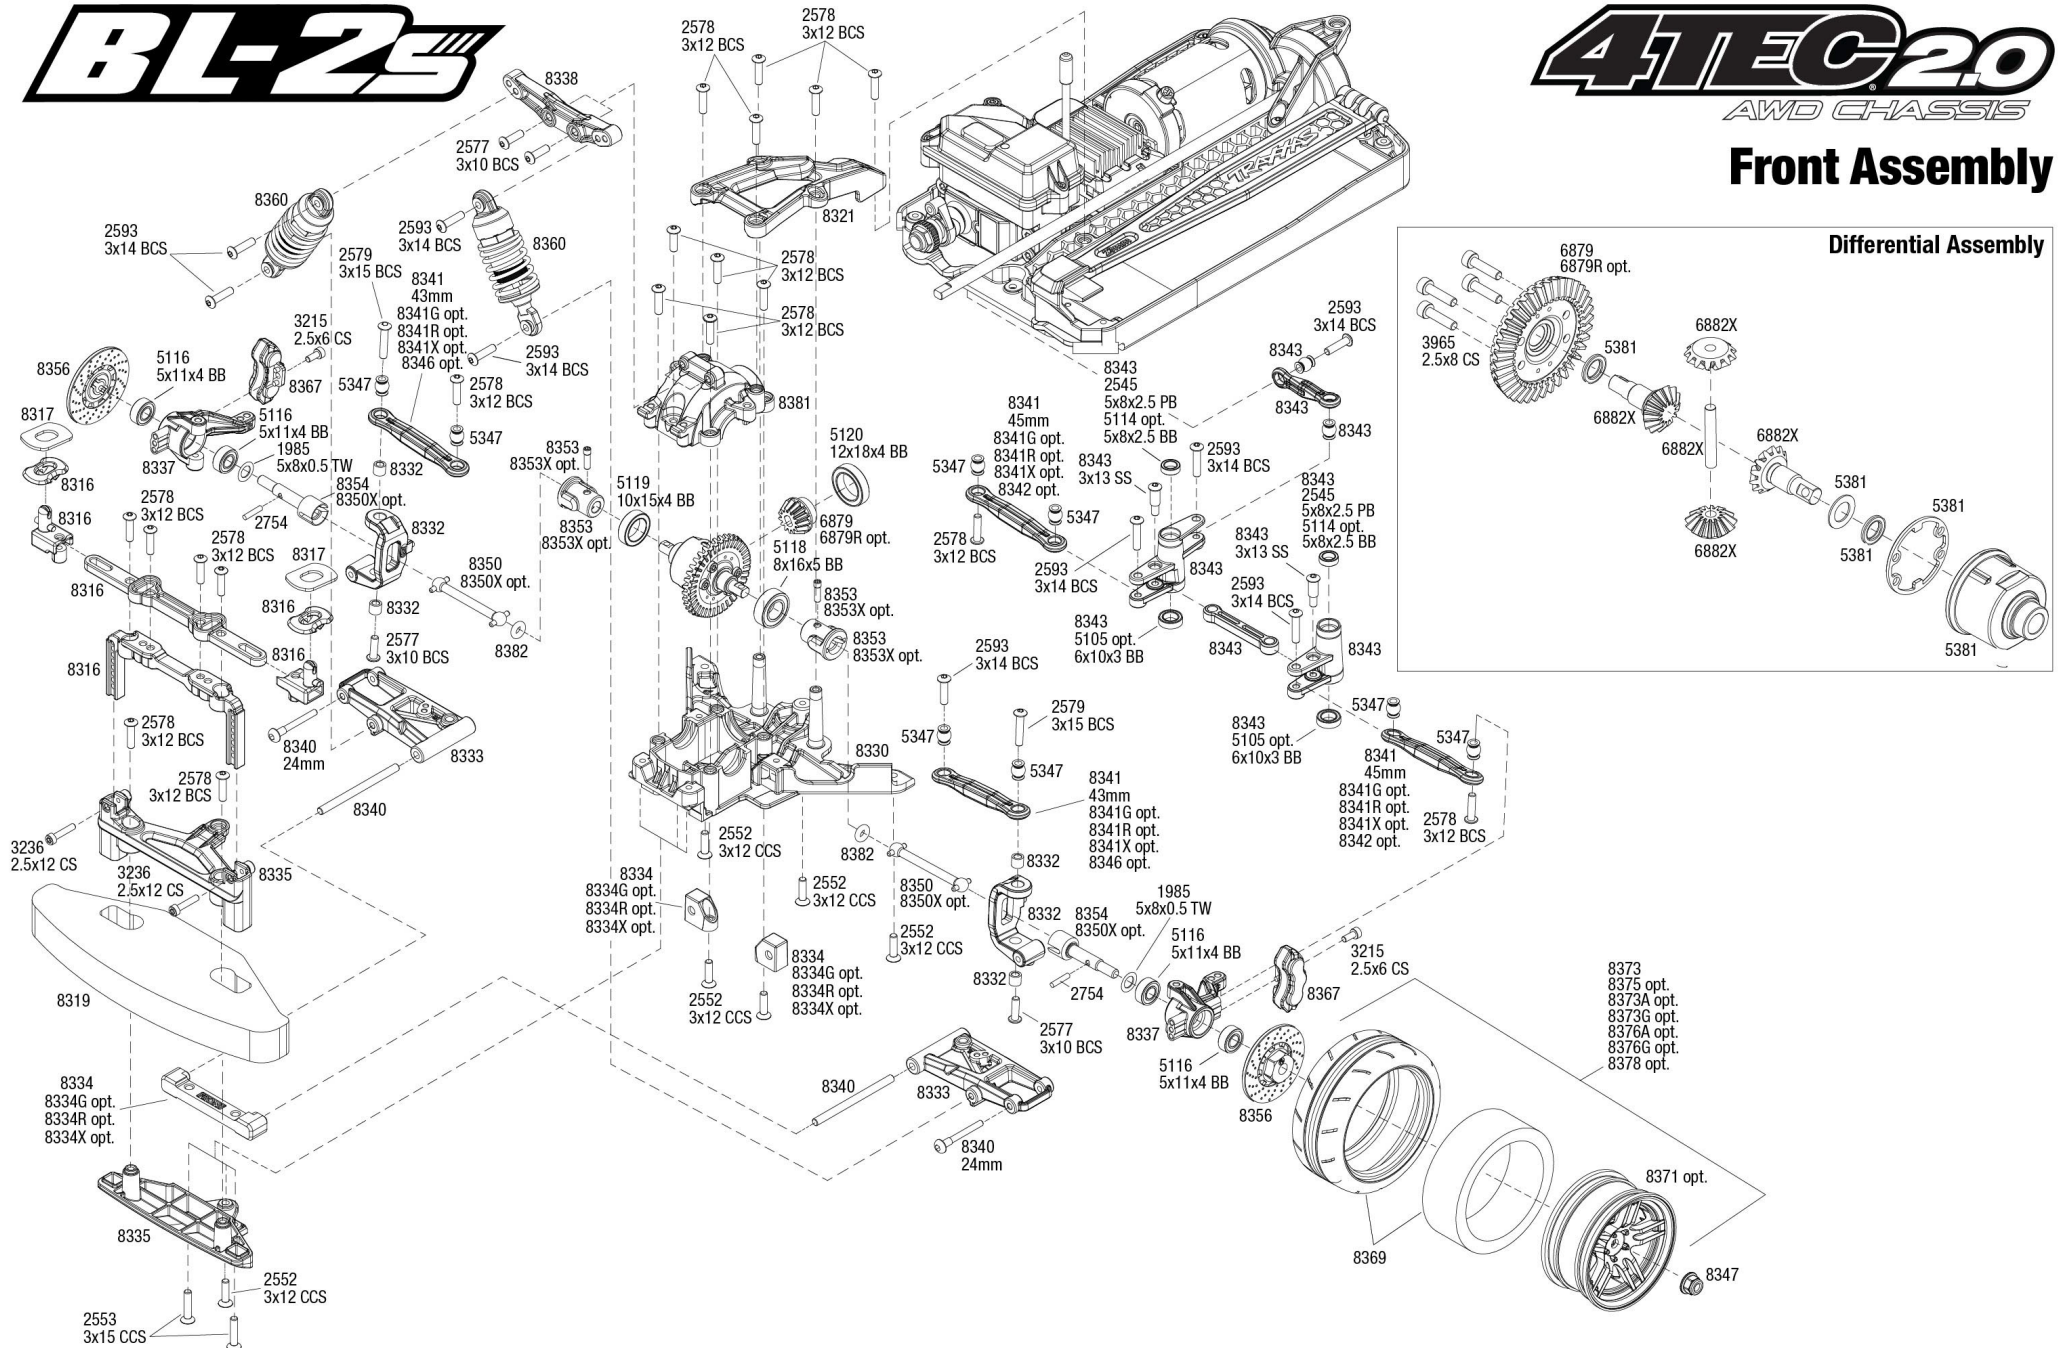

Chassis Assembly

See Parts List for a complete listing of optional accessories.

Specifications on this page are subject to change without notice. Every attempt has been made to ensure the accuracy of this drawing; however, Traxxas cannot be held responsible for typographical or other errors.

BL-2S

4TEC2.0

AWD CHASSIS

Front Assembly

REV 240104-R02

Specifications on this page are subject to change without notice. Every attempt has been made to ensure the accuracy of this drawing; however, Traxxas cannot be held responsible for typographical or other errors.

See Parts List for a complete listing of optional accessories.

TRAXXAS

4TEC20

AWD CHASSIS

Modular Assembly

BL-2S

See Parts List for a complete listing of optional accessories.

Specifications on this page are subject to change without notice. Every attempt has been made to ensure the accuracy of this drawing; however, Traxxas cannot be held responsible for typographical or other errors.

REV 240104-R02

TRAXXAS

4TEC20 BL-2

AWD CHASSIS

Rear Assembly

See Parts List for a complete listing of optional accessories.

REV 240104-R02
Specifications on this page are subject to change without notice. Every attempt has been made to ensure the accuracy of this drawing; however, Traxxas cannot be held responsible for typographical or other errors.