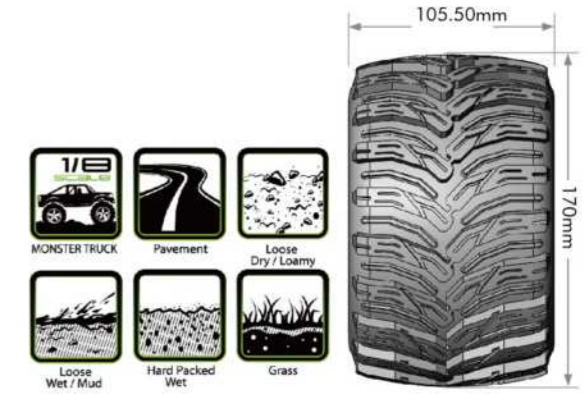

SERIES
MT-CYCLONE

MODEL NO.	SERIES	SCALE	COMPOUND	REMOVABLE HEX WHEELS	GLUE
L-T3321X	MT-PIONEER	1/8	SPORT	0" & 1/2" OFFSET HEX 17mm BLACK	●

MODEL NO.	SERIES	SCALE	COMPOUND	REMOVABLE HEX WHEELS	GLUE
L-T3323X	MT-CYCLONE	1/8	SPORT	0" & 1/2" OFFSET HEX 17mm BLACK	●