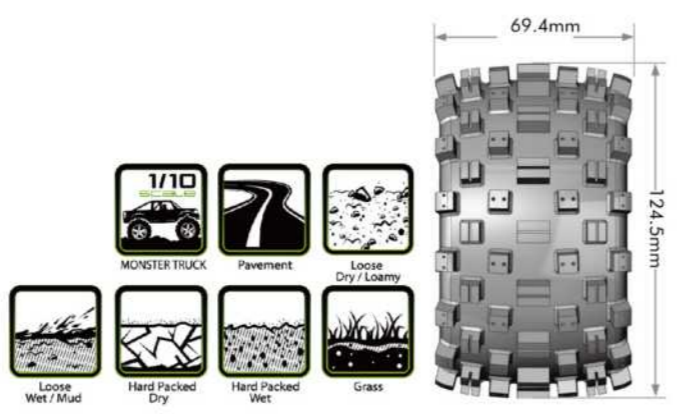

1/10 MONSTER TRUCK

SERIES
MT-MCROSS

MODEL NO.	SERIES	SCALE	COMPOUND	REMOVABLE HEX WHEELS	GLUE
L-T3274SX	MT-MCROSS	1/10	SOFT	0" & 1/2" OFFSET HEX 12mm,14,17mm / BLACK	●

SERIES
MT-ROCK

MODEL NO.	SERIES	SCALE	COMPOUND	REMOVABLE HEX WHEELS	GLUE
L-T3275SX	MT-ROCK	1/10	SOFT	0" & 1/2" OFFSET HEX 12mm,14,17mm / BLACK	●