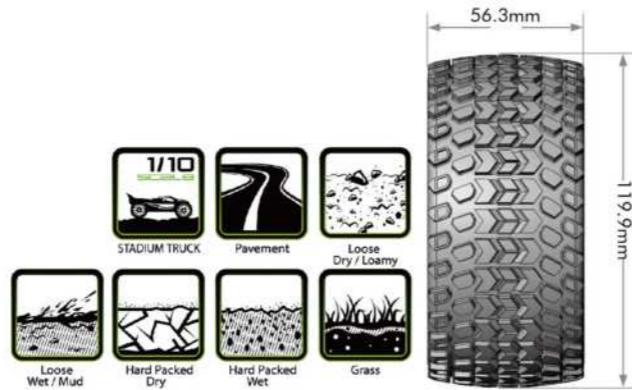

MFT 1/10 STADIUM TRUCK

SERIES ST-UPHILL

MODEL NO.	SERIES	SCALE	COMPOUND	REMOVABLE HEX WHEELS	GLUE
L-T3313SX	ST-UPHILL	1/10	SOFT	0" & 1/2" OFFSET HEX 12mm,14,17mm / BLACK	●

SERIES ST-HUMMER

MODEL NO.	SERIES	SCALE	COMPOUND	REMOVABLE HEX WHEELS	GLUE
L-T3314SX	ST-HUMMER	1/10	SOFT	0" & 1/2" OFFSET HEX 12mm,14,17mm / BLACK	●