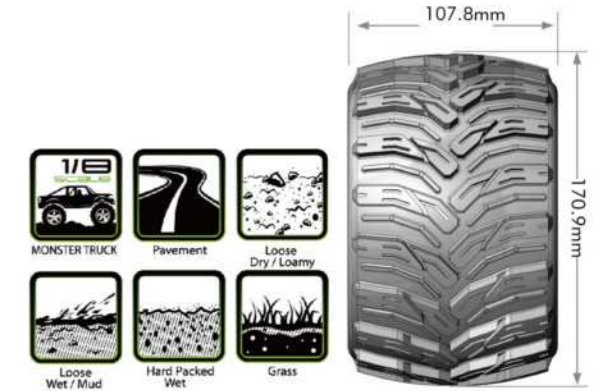

REMOVABLE HEX SYSTEM SERIES **MT-CYCLONE**

MODEL NO.	SERIES	SCALE	COMPOUND	REMOVABLE HEX WHEELS	GLUE
L-T3218X	MT-PIONEER	1/8	SPORT	0" & 1/2" OFFSET HEX 17mm BLACK	●

MODEL NO.	SERIES	SCALE	COMPOUND	REMOVABLE HEX WHEELS	GLUE
L-T3220X	MT-CYCLONE	1/8	SPORT	0" & 1/2" OFFSET HEX 17mm BLACK	●