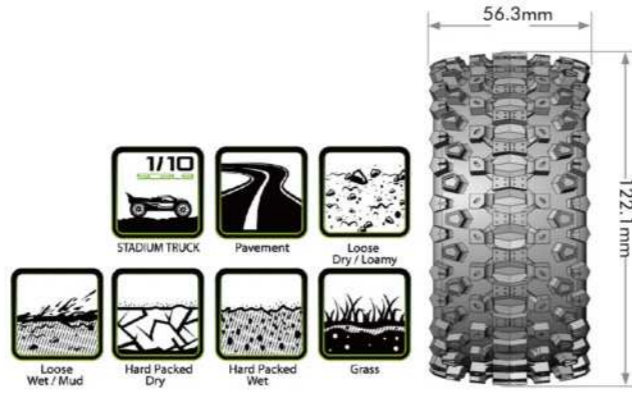

MFT 1/10 STADIUM TRUCK

SERIES ST-UPHILL