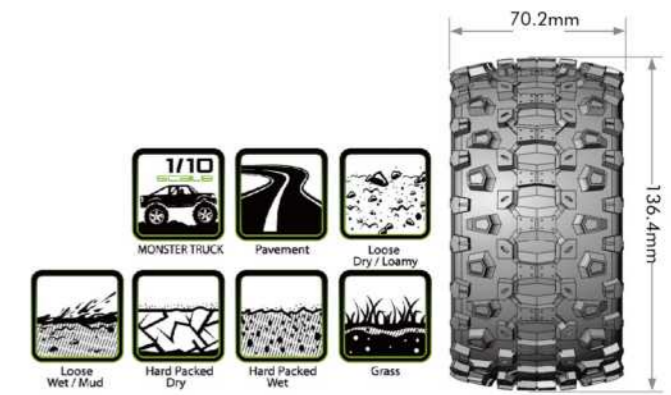

1/10 SCALE MONSTER TRUCK

REMOVABLE HEX SYSTEM

SERIES
MT-ROCKET

SERIES
MT-UPHILL

MODEL NO.	SERIES	SCALE	COMPOUND	REMOVABLE HEX WHEELS	GLUE
L-T3307SX	MT-ROCKET	1/10	SOFT	TRAXXAS MAXX 0" & 1/2" OFFSET HEX 12mm,14,17mm / BLACK	●