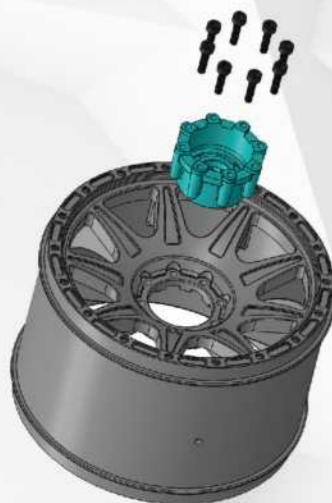

LOUISE RC REMOVABLE
HEX SYSTEM

1/8 MT HEX

NO 1
HEX 17 mm
Narrow
0" Offset

NO 2
HEX 17 mm
Wide
1/2" Offset

NO 3
HEX M3x10 mm
Gold Screws 16 pcs

1/10 SC HEX

NO 1
HEX 17 mm
Narrow
0" Offset

NO 2
HEX 17 mm
Wide
1/2" Offset

NO 3
HEX M3x10 mm
Gold Screws 16 pcs

NO 1
HEX 12 mm
Narrow

TRAXXAS Slash 2wd Rear, Slash 4wd Front & Rear

NO 2
HEX 12 mm
Wide

TRAXXAS Slash 2wd Front

NO 3
HEX 14 mm

ARRMA Senton 3S 4x4

NO 4
HEX 17 mm

Other 17mm Conversions

NO 5
HEX M3x10 mm
Gold Screws 12 pcs

1/10 MT HEX

NO 1
HEX 12 mm
Narrow

TRAXXAS Stampede / Rustler 2wd & 4wd Front and Rear

NO 2
HEX 12 mm
Wide

TRAXXAS Stampede / Rustler 2wd & 4wd Front and Rear