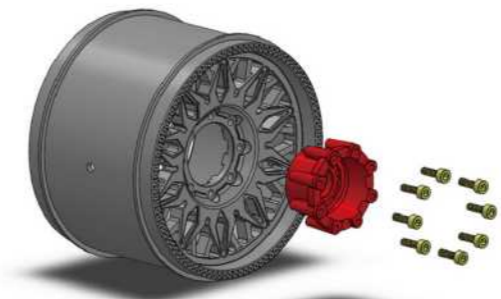

1/10 SCALE MONSTER TRUCK

REMOVABLE HEX SYSTEM