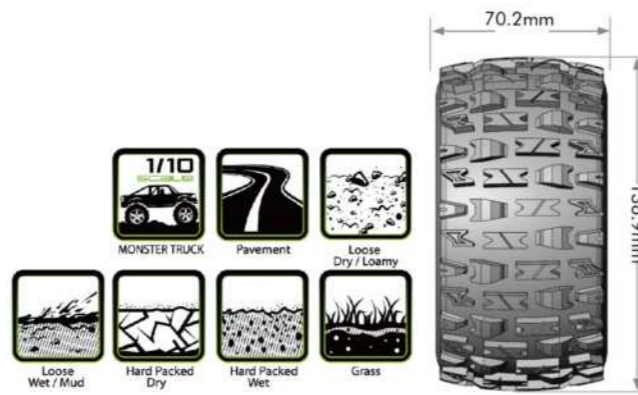

SERIES
MT-PIONEER