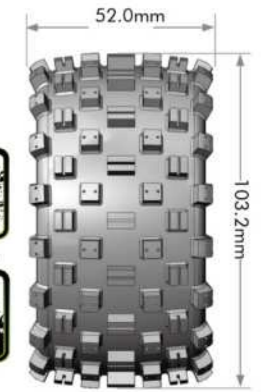

MODEL NO.	SERIES	SCALE	COMPOUND	REMOVABLE HEX WHEELS	GLUE
L-T3273SX	ST-ROCK	1/10	SOFT	0" & 1/2" OFFSET HEX 12mm,14,17mm / BLACK	●