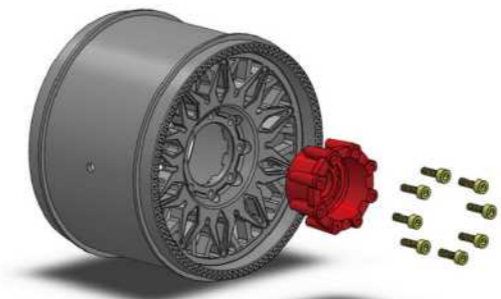

REMOVABLE HEX SYSTEM