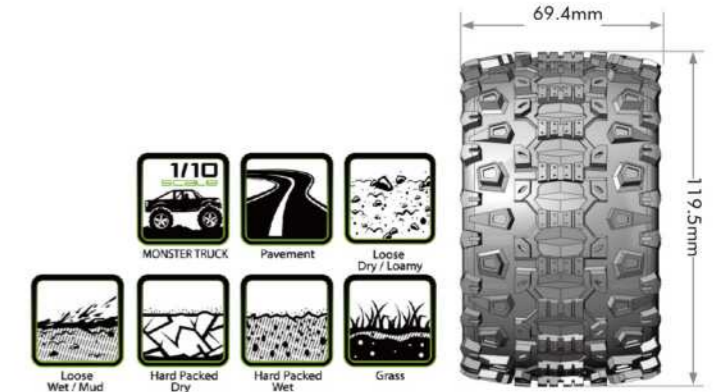

MT
1/10 SCALE
HEX 12mm / 14mm / 17mm

REMOVABLE HEX SYSTEM

REMOVABLE HEX SYSTEM SERIES **MT-ROCKET**

REMOVABLE HEX SYSTEM SERIES **MT-UPHILL**

MODEL NO.	SERIES	SCALE	COMPOUND	REMOVABLE HEX WHEELS	GLUE
L-T3201SX	MT-ROCKET	1/10	SOFT	0" & 1/2" OFFSET HEX 12mm,14,17mm / BLACK	●