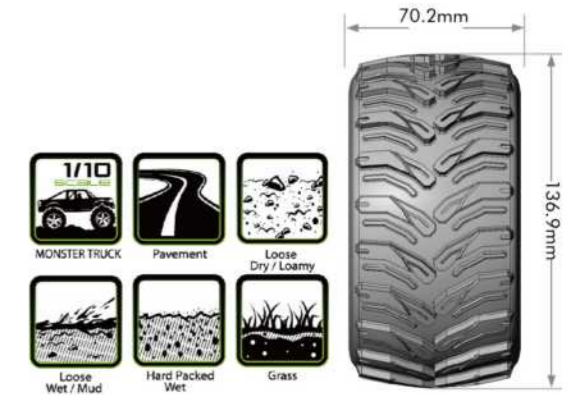

SERIES
MT-CYCLONE

MODEL NO.	SERIES	SCALE	COMPOUND	REMOVABLE HEX WHEELS	GLUE
L-T3308SX	MT-PIONEER	1/10	SOFT	TRAXXAS MAXX 0" & 1/2" OFFSET HEX 12mm,14,17mm / BLACK	●

MODEL NO.	SERIES	SCALE	COMPOUND	REMOVABLE HEX WHEELS	GLUE
L-T3310SX	MT-CYCLONE	1/10	SOFT	TRAXXAS MAXX 0" & 1/2" OFFSET HEX 12mm,14,17mm / BLACK	●