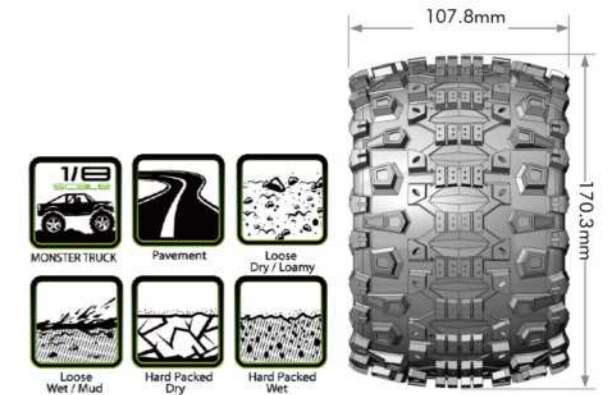

SERIES ST-MCROSS

MODEL NO.	SERIES	SCALE	COMPOUND	REMOVABLE HEX WHEELS	GLUE
L-T3327X	ST-MCROSS	1/8	SPORT	0" & 1/2" OFFSET HEX 17mm BLACK	●

REMOVABLE HEX SYSTEM

REMOVABLE HEX SYSTEM SERIES **MT-ROCKET**

REMOVABLE HEX SYSTEM SERIES **MT-UPHILL**