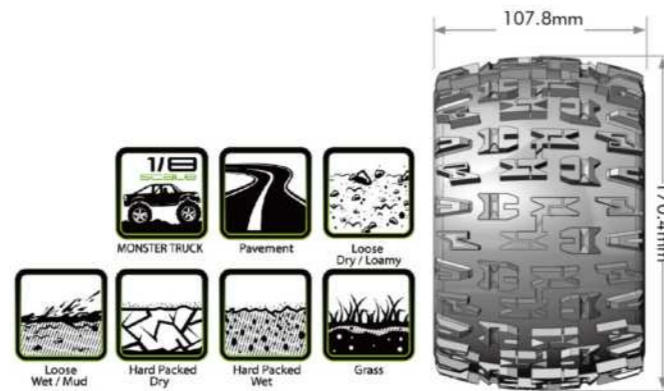

REMOVABLE HEX SYSTEM SERIES **MT-PIONEER**