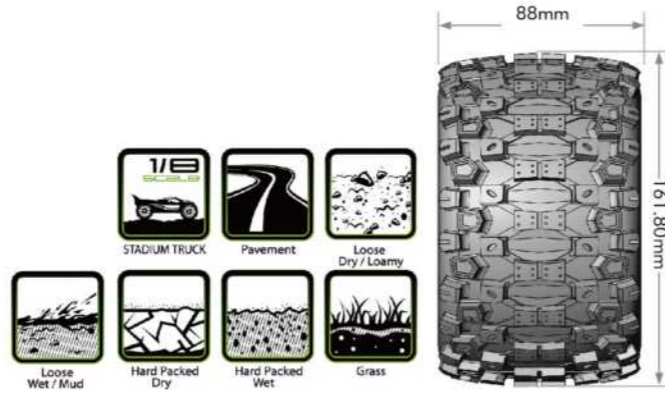

SERIES
ST-PIONEER

MODEL NO.	SERIES	SCALE	COMPOUND	REMOVABLE HEX WHEELS	GLUE
L-T3325X	ST-PIONEER	1/8	SPORT	0" & 1/2" OFFSET HEX 17mm BLACK	●

MFT 1/8 STADIUM TRUCK

SERIES ST-UPHILL

MODEL NO.	SERIES	SCALE	COMPOUND	REMOVABLE HEX WHEELS	GLUE
L-T3326X	ST-UPHILL	1/8	SPORT	0" & 1/2" OFFSET HEX 17mm BLACK	●