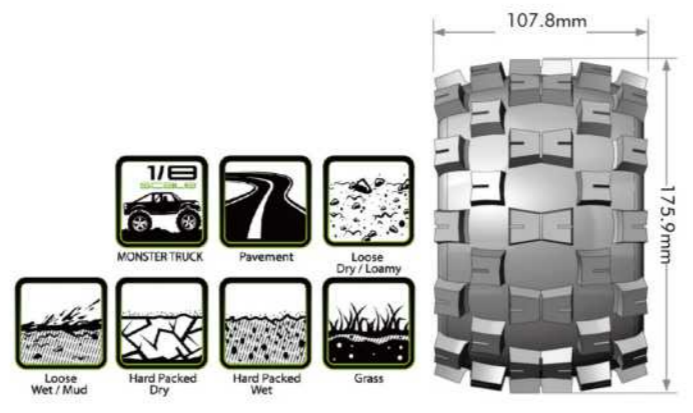

1/8 MONSTER TRUCK

REMOVABLE HEX SYSTEM SERIES **MT-MCROSS**