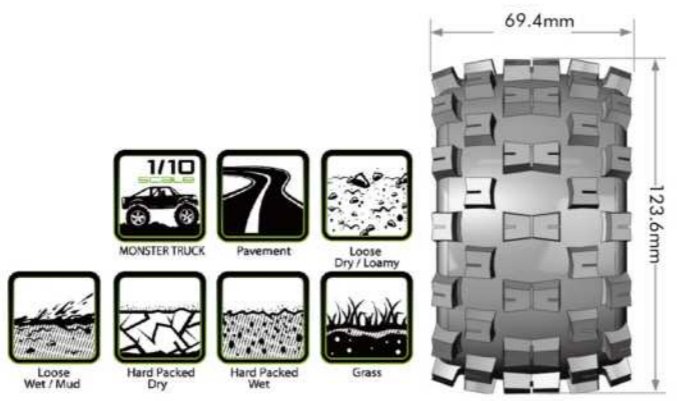

1/10 MONSTER TRUCK

SERIES
MT-MCROSS