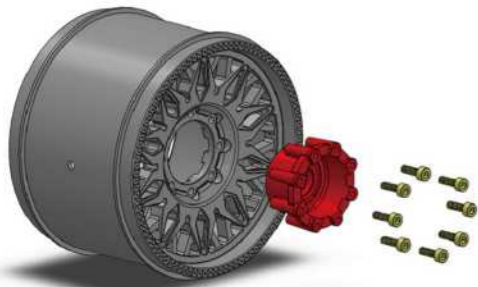

MODEL NO.	SERIES	SCALE	COMPOUND	REMOVABLE HEX WHEELS	GLUE
L-T3309SX	MT-UPHILL	1/10	SOFT	TRAXXAS MAXX 0" & 1/2" OFFSET HEX 12mm,14,17mm / BLACK	●

SERIES
MT-PIONEER

SERIES
MT-CYCLONE

MODEL NO.	SERIES	SCALE	COMPOUND	REMOVABLE HEX WHEELS	GLUE
L-T3308SX	MT-PIONEER	1/10	SOFT	TRAXXAS MAXX 0" & 1/2" OFFSET HEX 12mm,14,17mm / BLACK	●

MODEL NO.	SERIES	SCALE	COMPOUND	REMOVABLE HEX WHEELS	GLUE
L-T3310SX	MT-CYCLONE	1/10	SOFT	TRAXXAS MAXX 0" & 1/2" OFFSET HEX 12mm,14,17mm / BLACK	●

1/10 SCALE STADIUM TRUCK TIRES

REMOVABLE HEX SYSTEM

SERIES ST-ROCKET