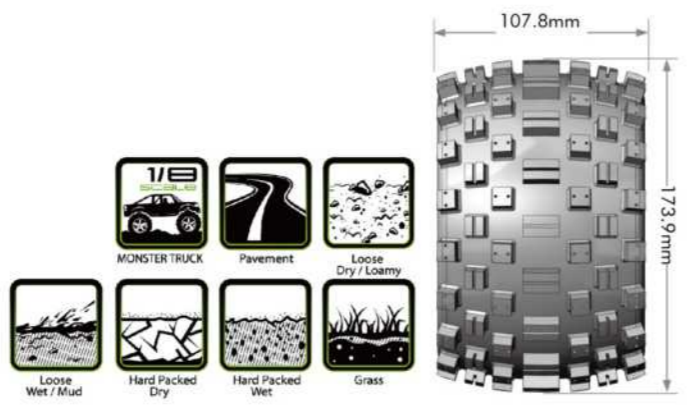

REMOVABLE HEX SYSTEM SERIES **MT-ROCK**