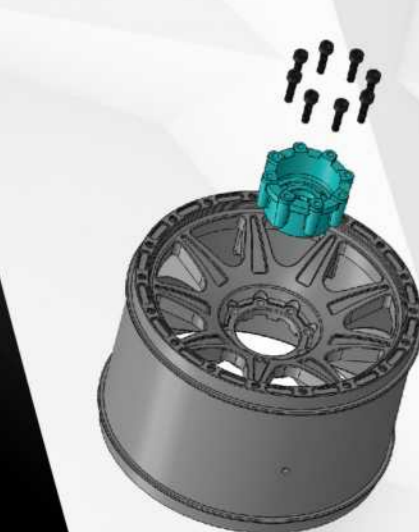

LOUISE RC REMOVABLE
HEX SYSTEM

1/8 MT HEX

NO 1
HEX 17 mm
Narrow
0" Offset

NO 2
HEX 17 mm
Wide
1/2" Offset

NO 3
HEX M3x10 mm
Gold Screws 16 pcs

1/10 SC HEX

NO 1
HEX 17 mm
Narrow
0" Offset

NO 2
HEX 17 mm
Wide
1/2" Offset