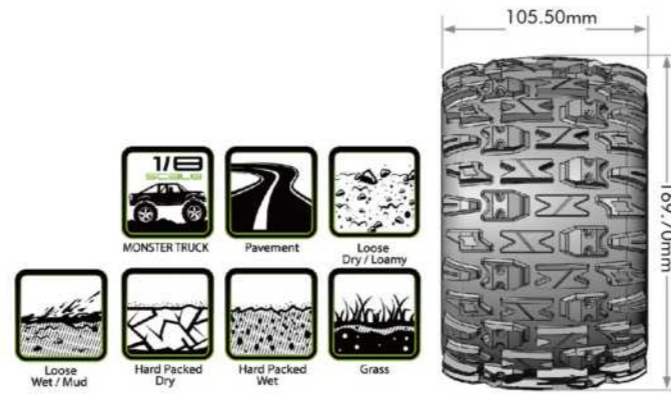

SERIES
MT-PIONEER