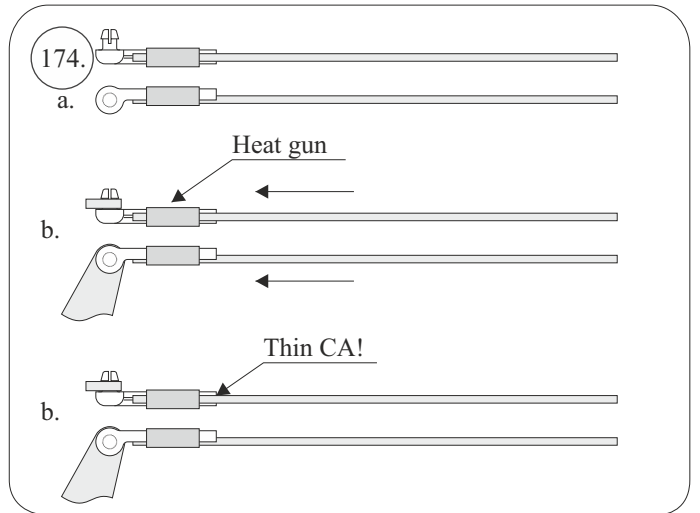

# 25/CLIK

840 mm

950 mm

120g

Li-pol 2s  
250-350

ENJOY!