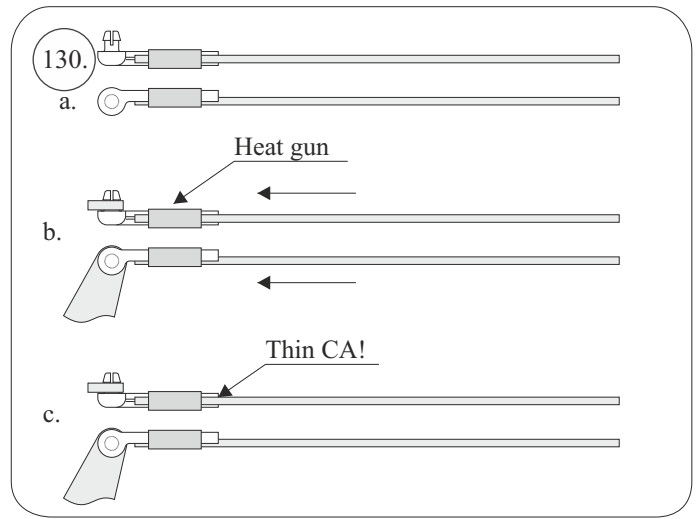

# 25/CLIK

840 mm

950 mm

120g

Li-pol 2s  
250-350

ENJOY!